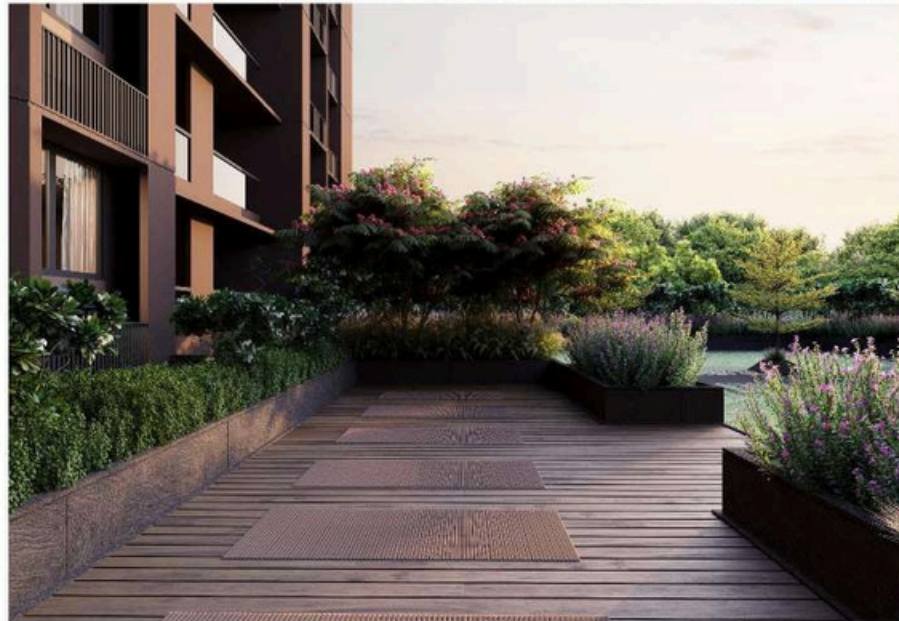

Move Forward With Good Fortune

You look around your dream home and dwell in a state of green serenity of your mind.