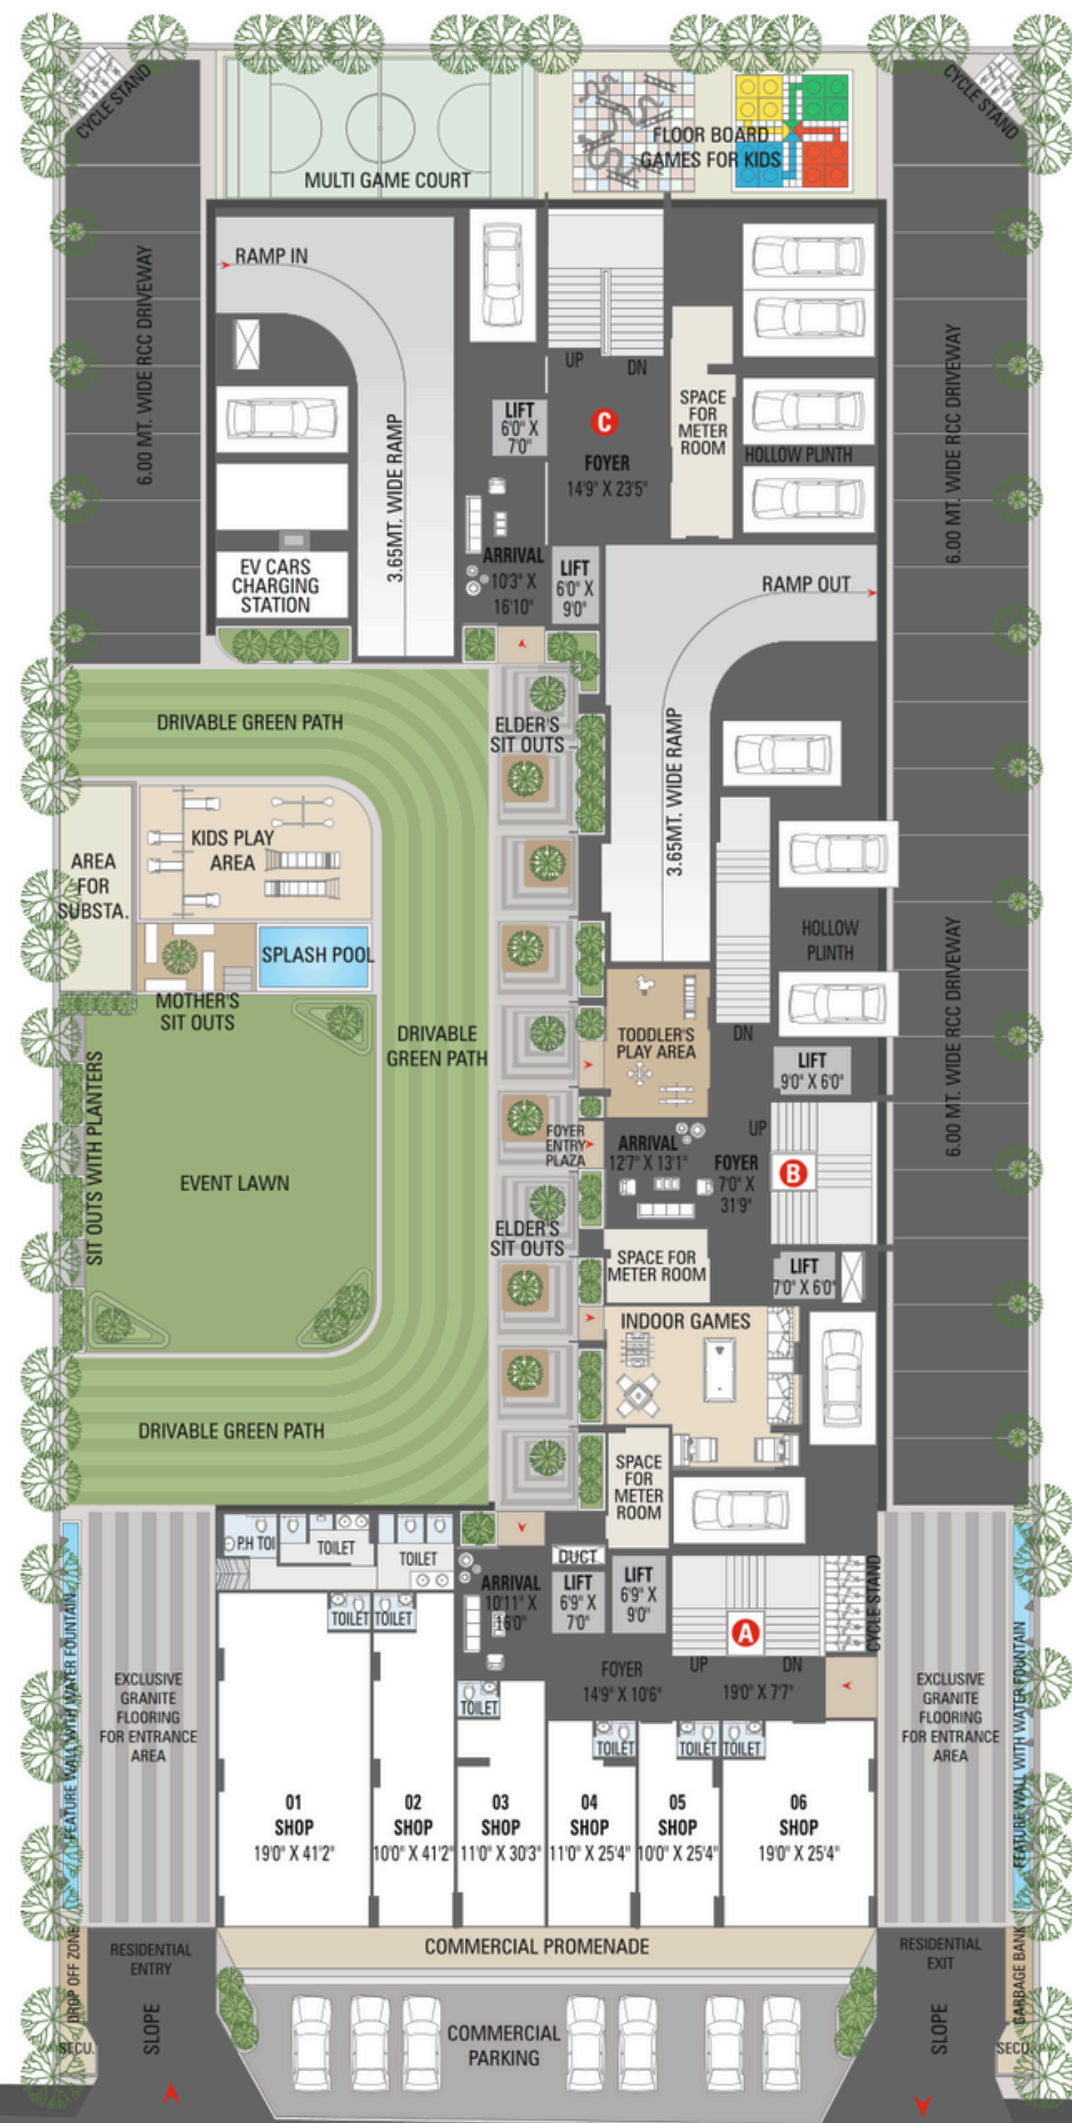

# GROUND FLOOR PLAN

# FIRST FLOOR PLAN

# TYPICAL FLOOR PLAN

( 2nd To 14th Floor )

## COMMON AMENITIES

 Entry / Exit Gate	 Conceptual Wall	 24x7 Security With Security Cabin
 Pickup & Drop Off Zone	 Entry & Exit Basement Ramp	 Residential Parking
 Building Entrance Foyer	 Meter Room	 Indoor Games
 Pool Table	 Foosball Table	 Carrom Board
 Toddler's Play Area	 Sit-outs With Planters	 Children Play Area
 Senior Citizen Sit-outs	 Event Lawn	 Bicycle Stand
 Garbage Bank	 Commercial Parking	 Commercial Rest Rooms
 Celebration Platform With DG Point	 Floor Board Games For Kids	 Multi Game Court
 Splash Pool	 Mothers Hangout	 Vertical Garden