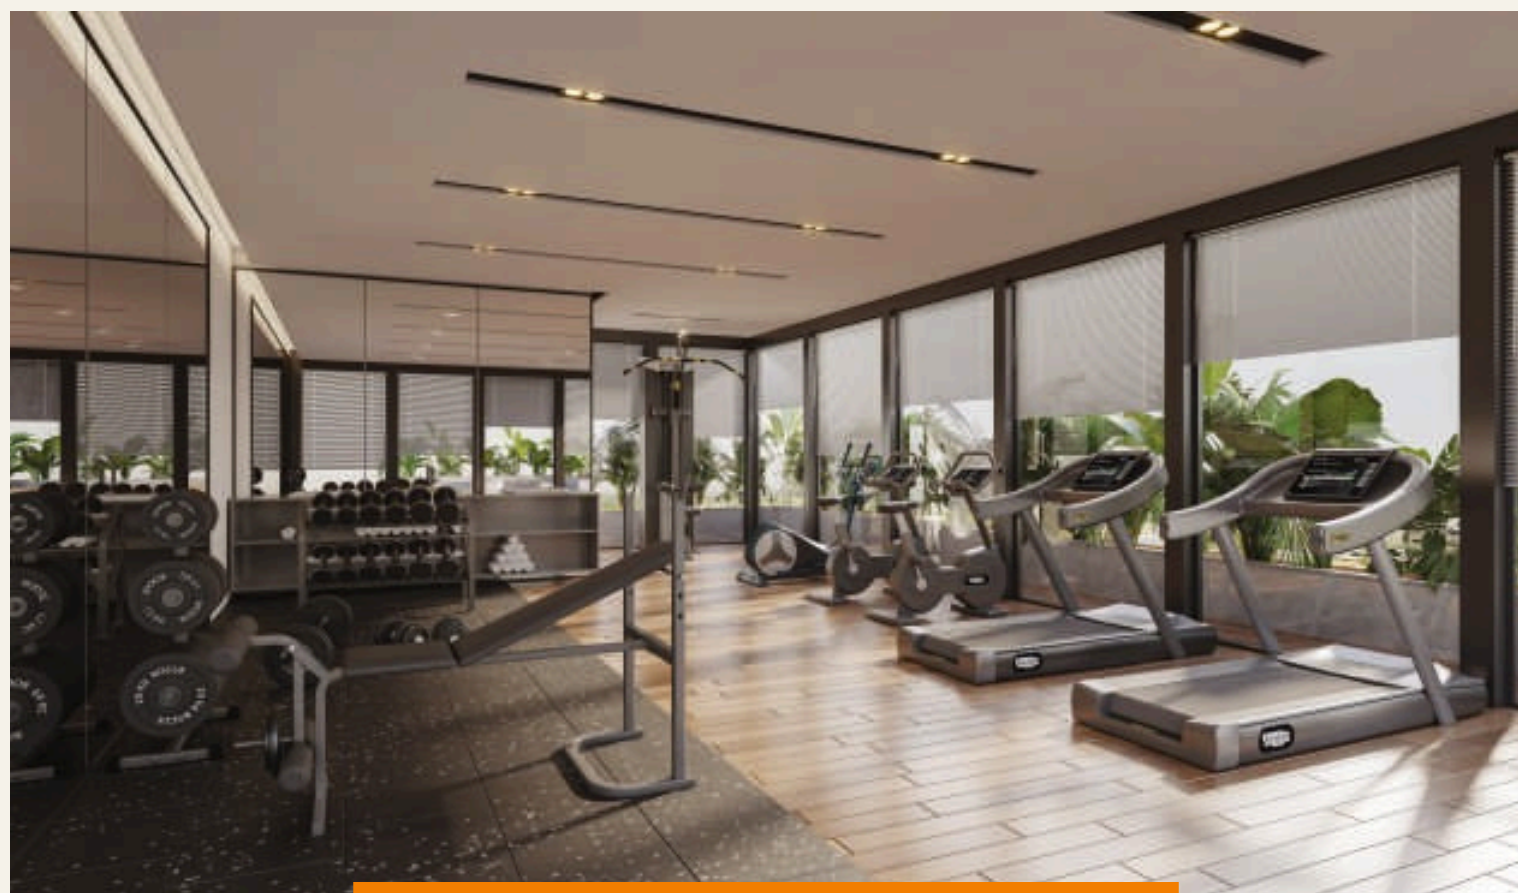

## TERRACE LEVEL

 Jogging / Walking Track	 Live Kitchen Open Space	 Outdoor Projector Screening Wall
 Gymnasium	 Yoga Deck	 Swing Plaza
 Gazebo Sitting	 Thick Plantation	 Lounge / Library
 Multipurpose Hall		

## SPECIAL AMENITIES

 Multiple E.V. Charging Points	 One Car Allotted Parking	 CCTV Camera
 Fibre Cable Connectivity	 Solar Panel System	 Digital Security System
 Wifi Connectivity In Common Areas	 Stretcher Elevator	 Central Geyser Point