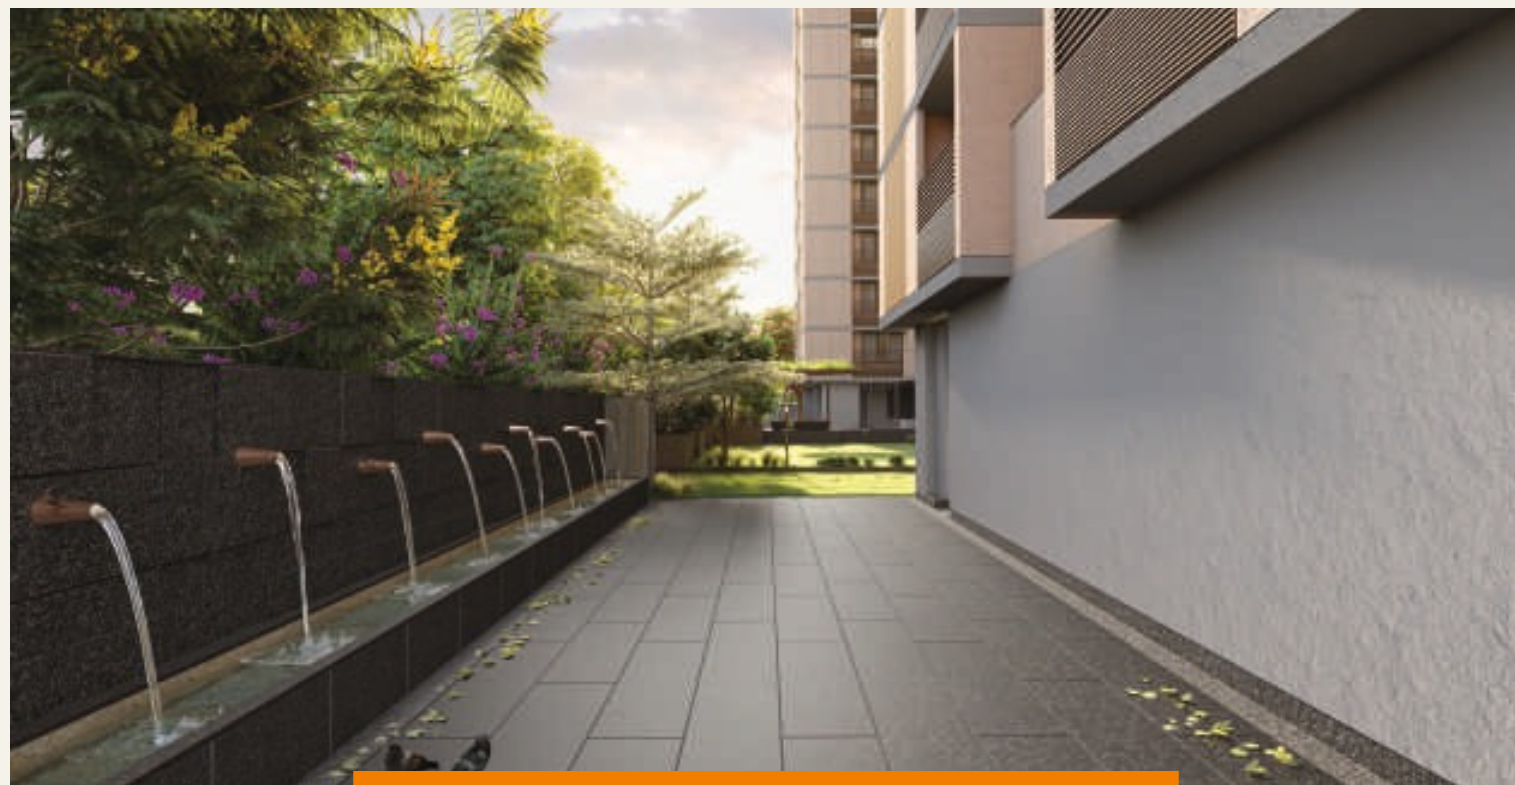

## COMMON AMENITIES

 Entry / Exit Gate	 Conceptual Wall	 24x7 Security With Security Cabin
 Pickup & Drop Off Zone	 Entry & Exit Basement Ramp	 Residential Parking
 Building Entrance Foyer	 Meter Room	 Indoor Games
 Pool Table	 Foosball Table	 Carrom Board
 Toddler's Play Area	 Sit-outs With Planters	 Children Play Area
 Senior Citizen Sit-outs	 Event Lawn	 Bicycle Stand
 Garbage Bank	 Commercial Parking	 Commercial Rest Rooms
 Celebration Platform With DG Point	 Floor Board Games For Kids	 Multi Game Court
 Splash Pool	 Mothers Hangout	 Vertical Garden

## TERRACE LEVEL

 Jogging / Walking Track	 Live Kitchen Open Space	 Outdoor Projector Screening Wall
 Gymnasium	 Yoga Deck	 Swing Plaza
 Gazebo Sitting	 Thick Plantation	 Lounge / Library
 Multipurpose Hall		

## SPECIAL AMENITIES

 Multiple E.V. Charging Points	 One Car Allotted Parking	 CCTV Camera
 Fibre Cable Connectivity	 Solar Panel System	 Digital Security System
 Wifi Connectivity In Common Areas	 Stretcher Elevator	 Central Geyser Point