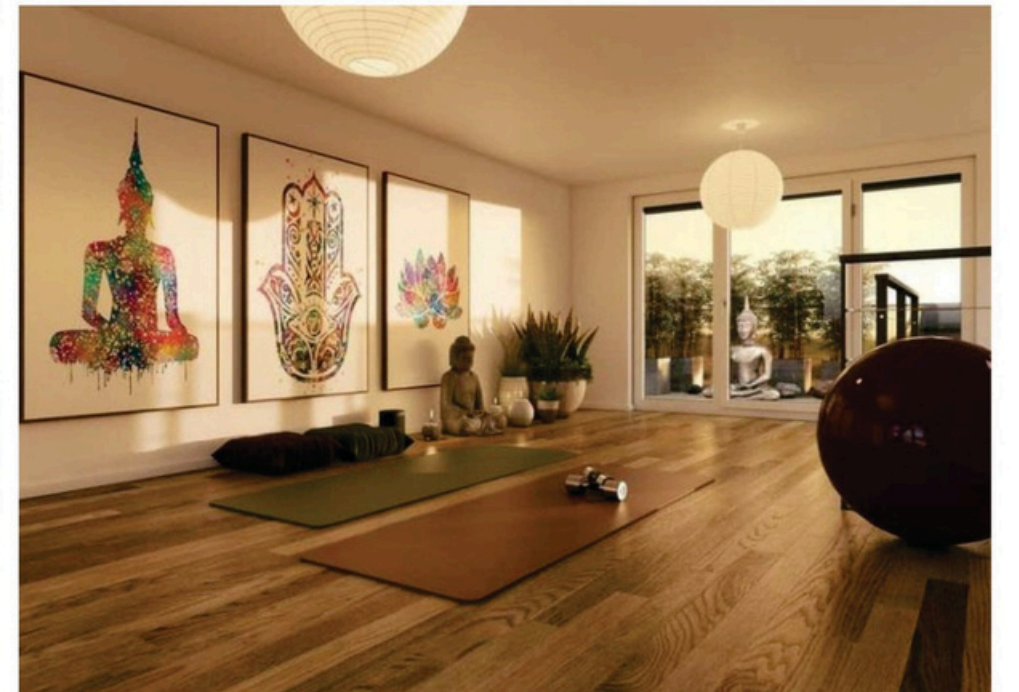

REJUVENATING SPACES,
CONCEPTUALIZED BY US

Yoga/Meditation Area |
Indoor Game | Multipurpose Hall
A Lifestyle that has a lot to offer you, Recreational
spaces will inspire you towards a fit and healthy future.

YOGA/MEDITATION
AREA

GAS
PIPE LINE

24 HRS
WATER SUPPLY

COMMON SOLAR
PANEL SYSTEM

SPECIOUS 3
BASEMENT PARKING

OPEN SKY
THEATER

PERGOLA
WITH SWING

TERRACE
WALKWAY