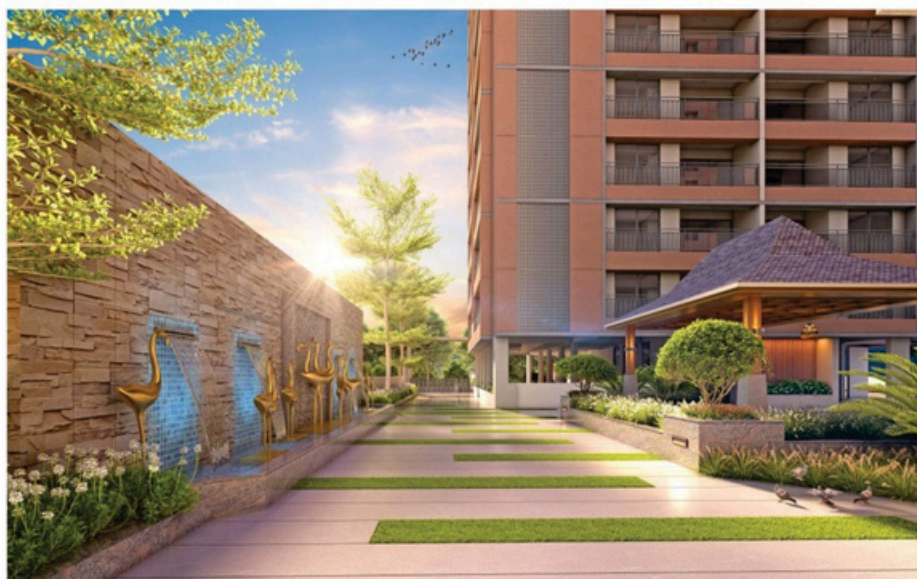

PURE RESIDENTIAL PROJECT

30+AMENITIES

LIVE WITH LUXURY

”

3 BHK UPSCALE HOMES

YOUR
LIFESTYLE,
UPGRADED
BY US

OPULENT LIFESTYLE,
ENGINEERED BY US
Grand Entrance | Gazebo | Club House
A Lifestyle that has a lot to offer you,
is specifically engineered by the latest technology

EXHILARATING EXPERIENCE,
CRAFTED BY US

We have crafted a structural marvel that would never leave anyone's mind and take you to the **Next Level of Living**. This grand structure is a masterpiece in the city to gift happiness-filled homes to our valued customers who have trusted us always.

YOGA/MEDITATION
AREA

GAS
PIPE LINE

24 HRS
WATER SUPPLY

COMMON SOLAR
PANEL SYSTEM

SPECIOUS 3
BASEMENT PARKING

OPEN SKY
THEATER

PERGOLA
WITH SWING

TERRACE
WALKWAY