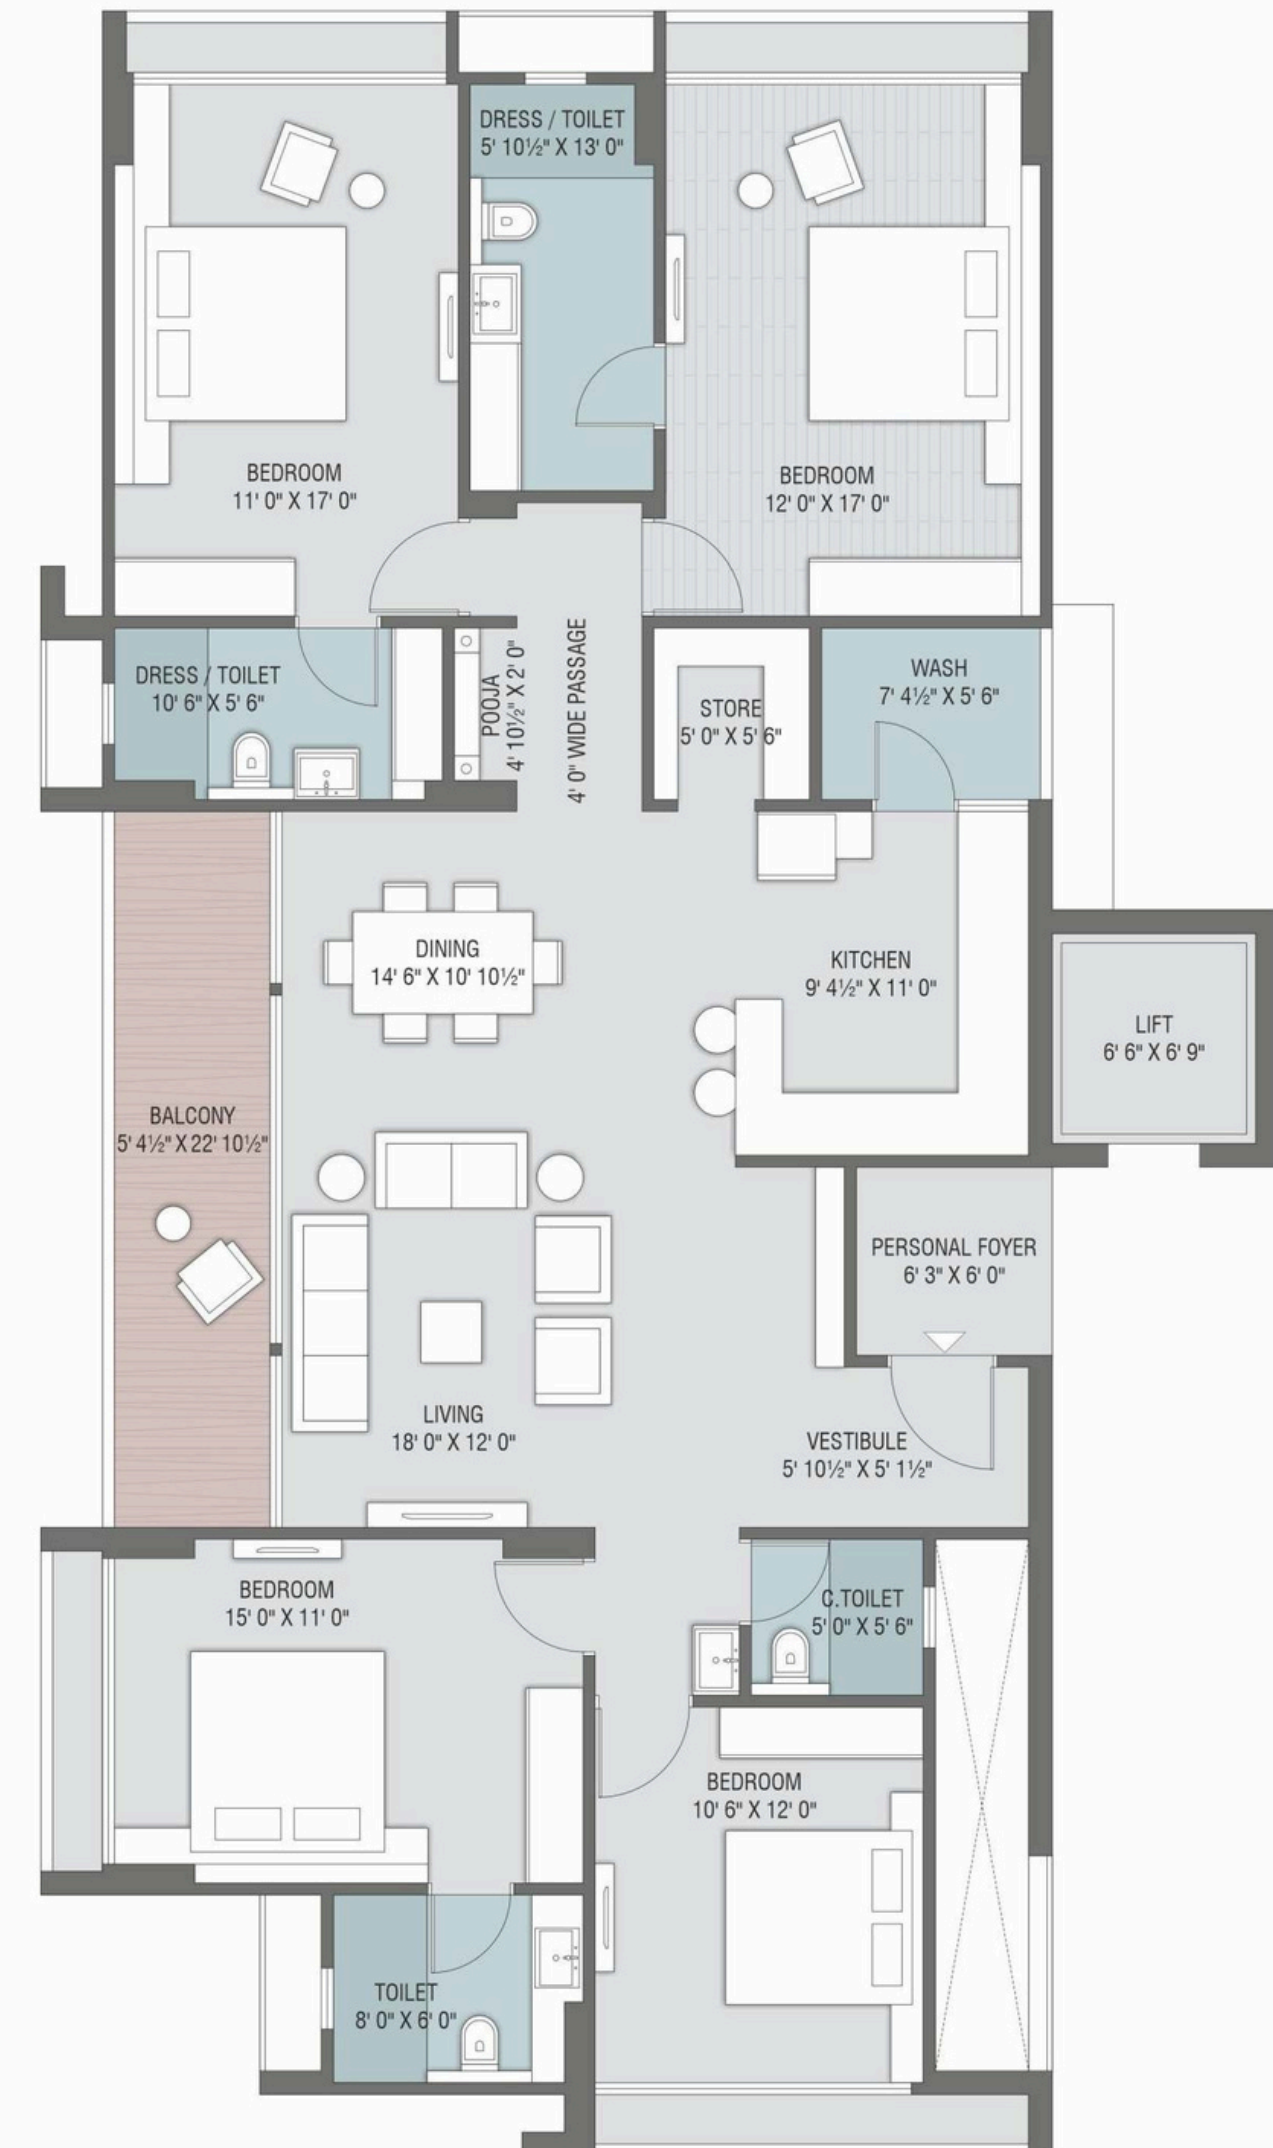

# GROUND FLOOR PLAN

## LEGEND

- |                                 |                         |
|---------------------------------|-------------------------|
| 01 ENTRANCE GATE                | 10 INDOOR GAME          |
| 02 SECURITY CABIN               | 11 GYM                  |
| 03 SEATING AREA                 | 12 CHILDREN PLAY AREA   |
| 04 METER ROOM                   | 13 PARTY LAWN           |
| 05 MINI THEATER                 | 14 PATHWAY              |
| 06 ENTRANCE FOYER               | 15 DECK                 |
| 07 MULTIPURPOSE HALL / LIBRARY  | 16 SWIMMING POOL        |
| 08 TODDLER ROOM                 | 17 BASKETBALL           |
| 09 STEAM BATH AND CHANGING ROOM | 18 BOX CRICKET          |
|                                 | 19 DG SET               |
|                                 | 20 MALE & FEMALE TOILET |

 **TYPICAL**  
FLOOR PLAN

**4 BHK**  
TYPICAL PLAN

BLOCK - A

**4 BHK**  
TYPICAL PLAN

BLOCK - B

**3 BHK**  
TYPICAL PLAN

BLOCK - C

**3 BHK**  
TYPICAL PLAN

BLOCK - D

**4 BHK**

12TH & 13TH PLAN

BLOCK - A

**4 BHK**

12TH & 13TH PLAN

BLOCK - B

**3 BHK**  
12TH & 13TH PLAN