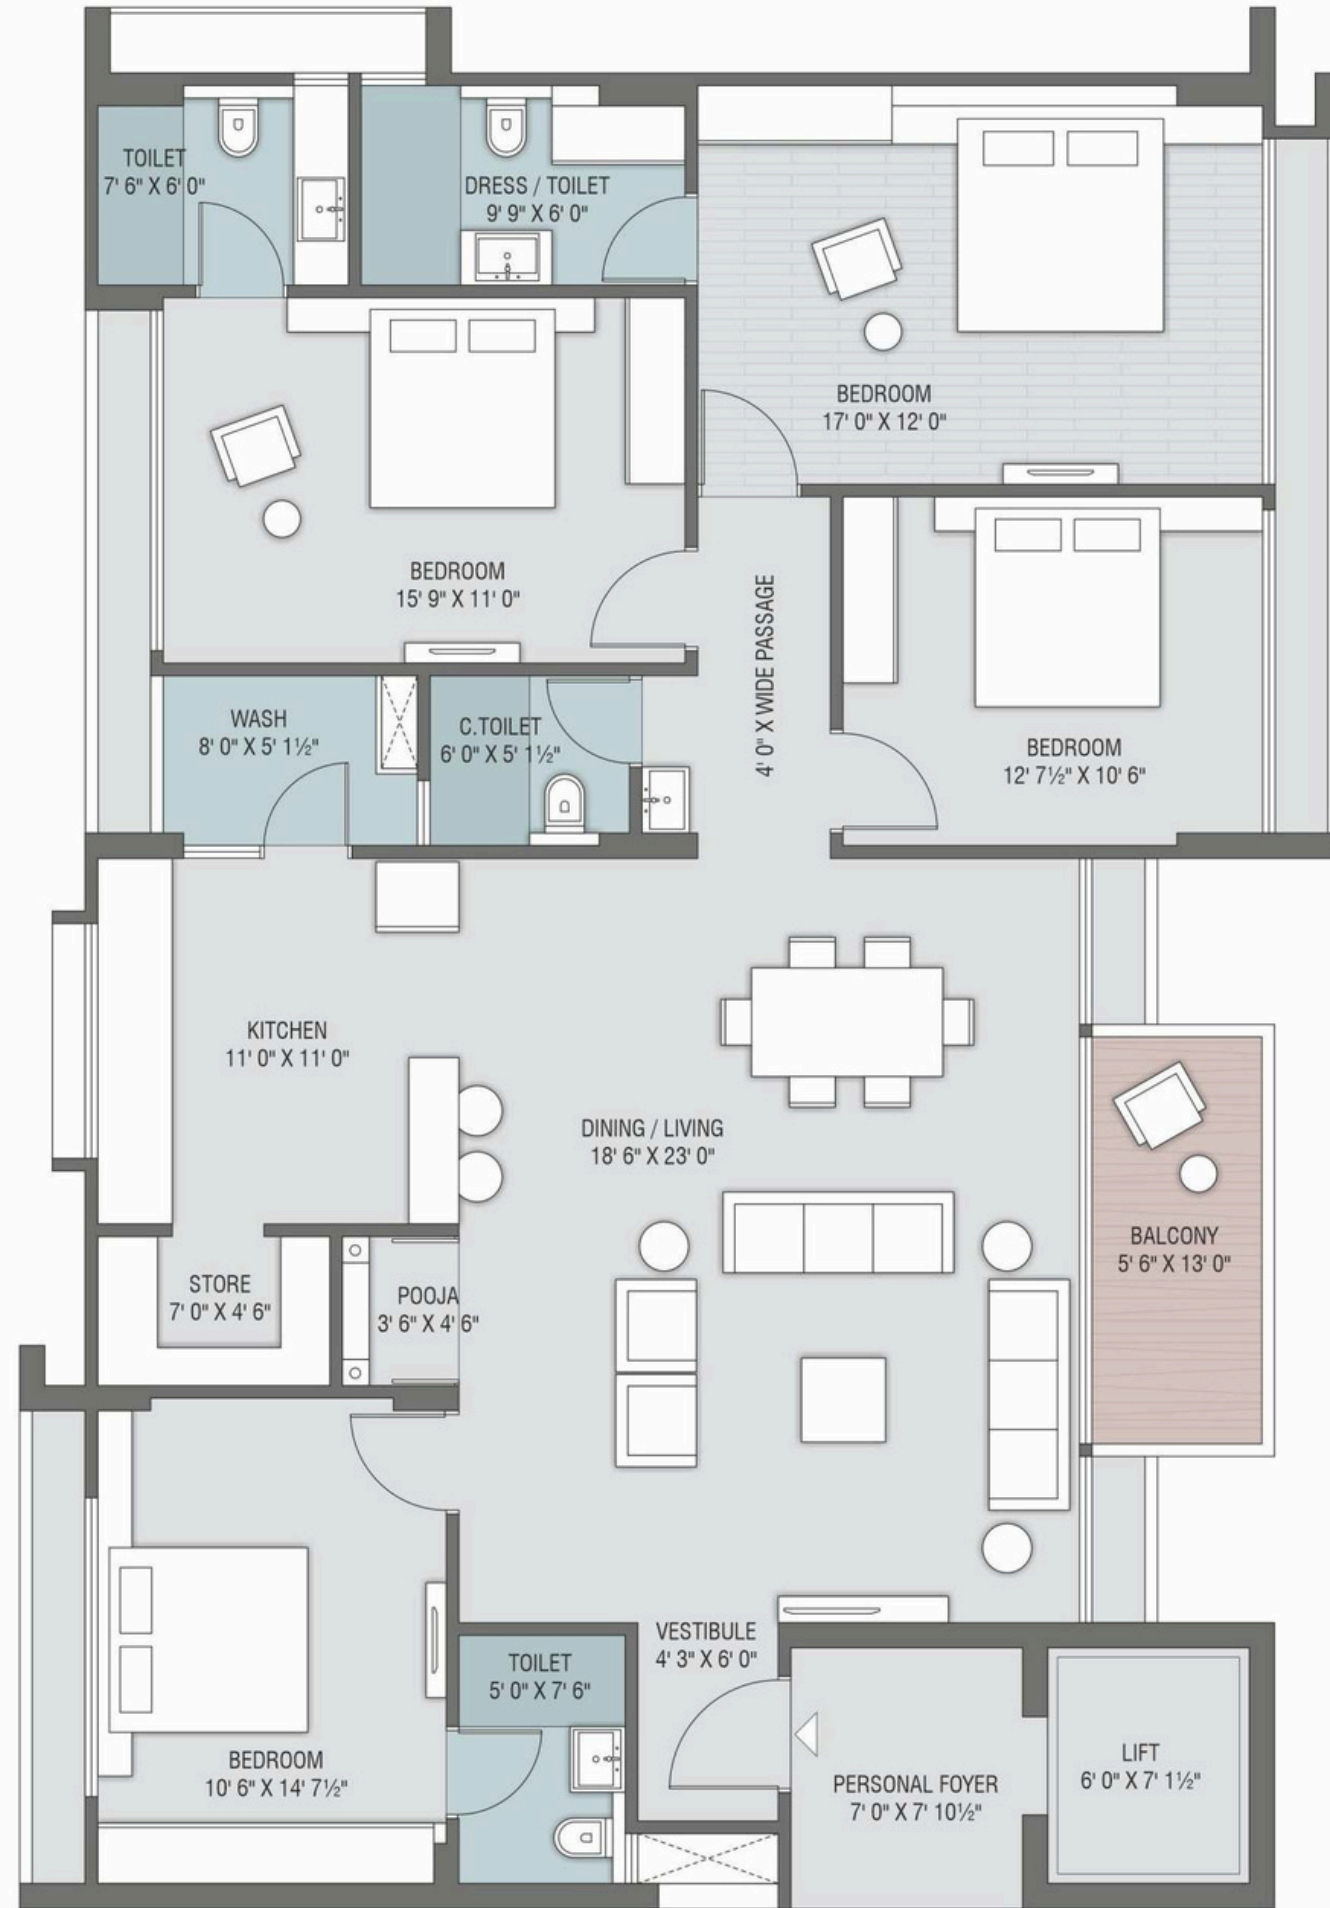

# GROUND FLOOR PLAN

## LEGEND

- |                                 |                         |
|---------------------------------|-------------------------|
| 01 ENTRANCE GATE                | 10 INDOOR GAME          |
| 02 SECURITY CABIN               | 11 GYM                  |
| 03 SEATING AREA                 | 12 CHILDREN PLAY AREA   |
| 04 METER ROOM                   | 13 PARTY LAWN           |
| 05 MINI THEATER                 | 14 PATHWAY              |
| 06 ENTRANCE FOYER               | 15 DECK                 |
| 07 MULTIPURPOSE HALL / LIBRARY  | 16 SWIMMING POOL        |
| 08 TODDLER ROOM                 | 17 BASKETBALL           |
| 09 STEAM BATH AND CHANGING ROOM | 18 BOX CRICKET          |
|                                 | 19 DG SET               |
|                                 | 20 MALE & FEMALE TOILET |

 **TYPICAL**  
FLOOR PLAN

**4 BHK**  
TYPICAL PLAN

BLOCK - A

**4 BHK**  
TYPICAL PLAN

BLOCK - B

**3 BHK**  
TYPICAL PLAN

BLOCK - C

**3 BHK**  
TYPICAL PLAN

BLOCK - D

**4 BHK**

12TH & 13TH PLAN

BLOCK - A

**4 BHK**

12TH & 13TH PLAN

BLOCK - B

**3 BHK**  
12TH & 13TH PLAN