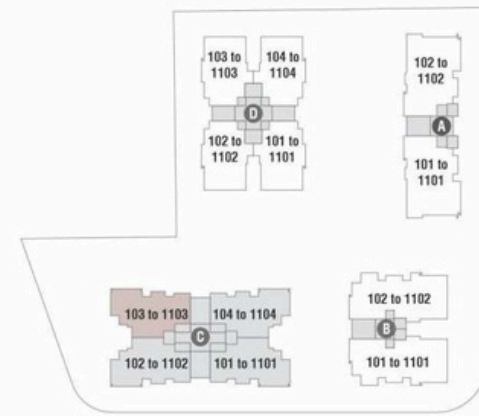

# GROUND FLOOR PLAN

## LEGEND

- |                                 |                         |
|---------------------------------|-------------------------|
| 01 ENTRANCE GATE                | 10 INDOOR GAME          |
| 02 SECURITY CABIN               | 11 GYM                  |
| 03 SEATING AREA                 | 12 CHILDREN PLAY AREA   |
| 04 METER ROOM                   | 13 PARTY LAWN           |
| 05 MINI THEATER                 | 14 PATHWAY              |
| 06 ENTRANCE FOYER               | 15 DECK                 |
| 07 MULTIPURPOSE HALL / LIBRARY  | 16 SWIMMING POOL        |
| 08 TODDLER ROOM                 | 17 BASKETBALL           |
| 09 STEAM BATH AND CHANGING ROOM | 18 BOX CRICKET          |
|                                 | 19 DG SET               |
|                                 | 20 MALE & FEMALE TOILET |

 **TYPICAL**  
FLOOR PLAN

**4 BHK**  
TYPICAL PLAN

BLOCK - A

**4 BHK**  
TYPICAL PLAN

BLOCK - B

**3 BHK**  
TYPICAL PLAN

BLOCK - C

**3 BHK**  
TYPICAL PLAN

BLOCK - D

**4 BHK**

12TH & 13TH PLAN

BLOCK - A

**4 BHK**

12TH & 13TH PLAN

BLOCK - B

**3 BHK**  
12TH & 13TH PLAN