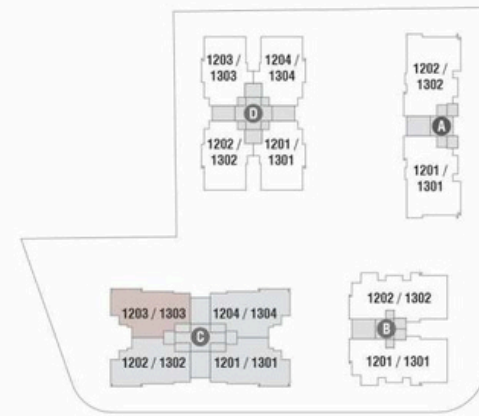

# GROUND FLOOR PLAN

## LEGEND

- |                                 |                         |
|---------------------------------|-------------------------|
| 01 ENTRANCE GATE                | 10 INDOOR GAME          |
| 02 SECURITY CABIN               | 11 GYM                  |
| 03 SEATING AREA                 | 12 CHILDREN PLAY AREA   |
| 04 METER ROOM                   | 13 PARTY LAWN           |
| 05 MINI THEATER                 | 14 PATHWAY              |
| 06 ENTRANCE FOYER               | 15 DECK                 |
| 07 MULTIPURPOSE HALL / LIBRARY  | 16 SWIMMING POOL        |
| 08 TODDLER ROOM                 | 17 BASKETBALL           |
| 09 STEAM BATH AND CHANGING ROOM | 18 BOX CRICKET          |
|                                 | 19 DG SET               |
|                                 | 20 MALE & FEMALE TOILET |

 **TYPICAL**  
FLOOR PLAN

**4 BHK**  
TYPICAL PLAN

BLOCK - A

**4 BHK**  
TYPICAL PLAN

BLOCK - B

**3 BHK**  
TYPICAL PLAN

BLOCK - C

**3 BHK**  
TYPICAL PLAN

BLOCK - D

**4 BHK**

12TH & 13TH PLAN

BLOCK - A

**4 BHK**

12TH & 13TH PLAN

BLOCK - B

**3 BHK**  
12TH & 13TH PLAN