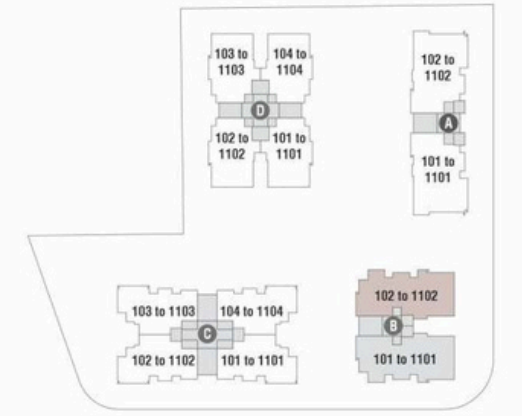

# GROUND FLOOR PLAN

## LEGEND

- |                                 |                         |
|---------------------------------|-------------------------|
| 01 ENTRANCE GATE                | 10 INDOOR GAME          |
| 02 SECURITY CABIN               | 11 GYM                  |
| 03 SEATING AREA                 | 12 CHILDREN PLAY AREA   |
| 04 METER ROOM                   | 13 PARTY LAWN           |
| 05 MINI THEATER                 | 14 PATHWAY              |
| 06 ENTRANCE FOYER               | 15 DECK                 |
| 07 MULTIPURPOSE HALL / LIBRARY  | 16 SWIMMING POOL        |
| 08 TODDLER ROOM                 | 17 BASKETBALL           |
| 09 STEAM BATH AND CHANGING ROOM | 18 BOX CRICKET          |
|                                 | 19 DG SET               |
|                                 | 20 MALE & FEMALE TOILET |

 **TYPICAL**  
FLOOR PLAN

**4 BHK**  
TYPICAL PLAN

BLOCK - A

**4 BHK**  
TYPICAL PLAN

BLOCK - B

**3 BHK**  
TYPICAL PLAN

BLOCK - C

**3 BHK**  
TYPICAL PLAN

BLOCK - D

**4 BHK**

12TH & 13TH PLAN

BLOCK - A

**4 BHK**

12TH & 13TH PLAN

BLOCK - B

**3 BHK**  
12TH & 13TH PLAN