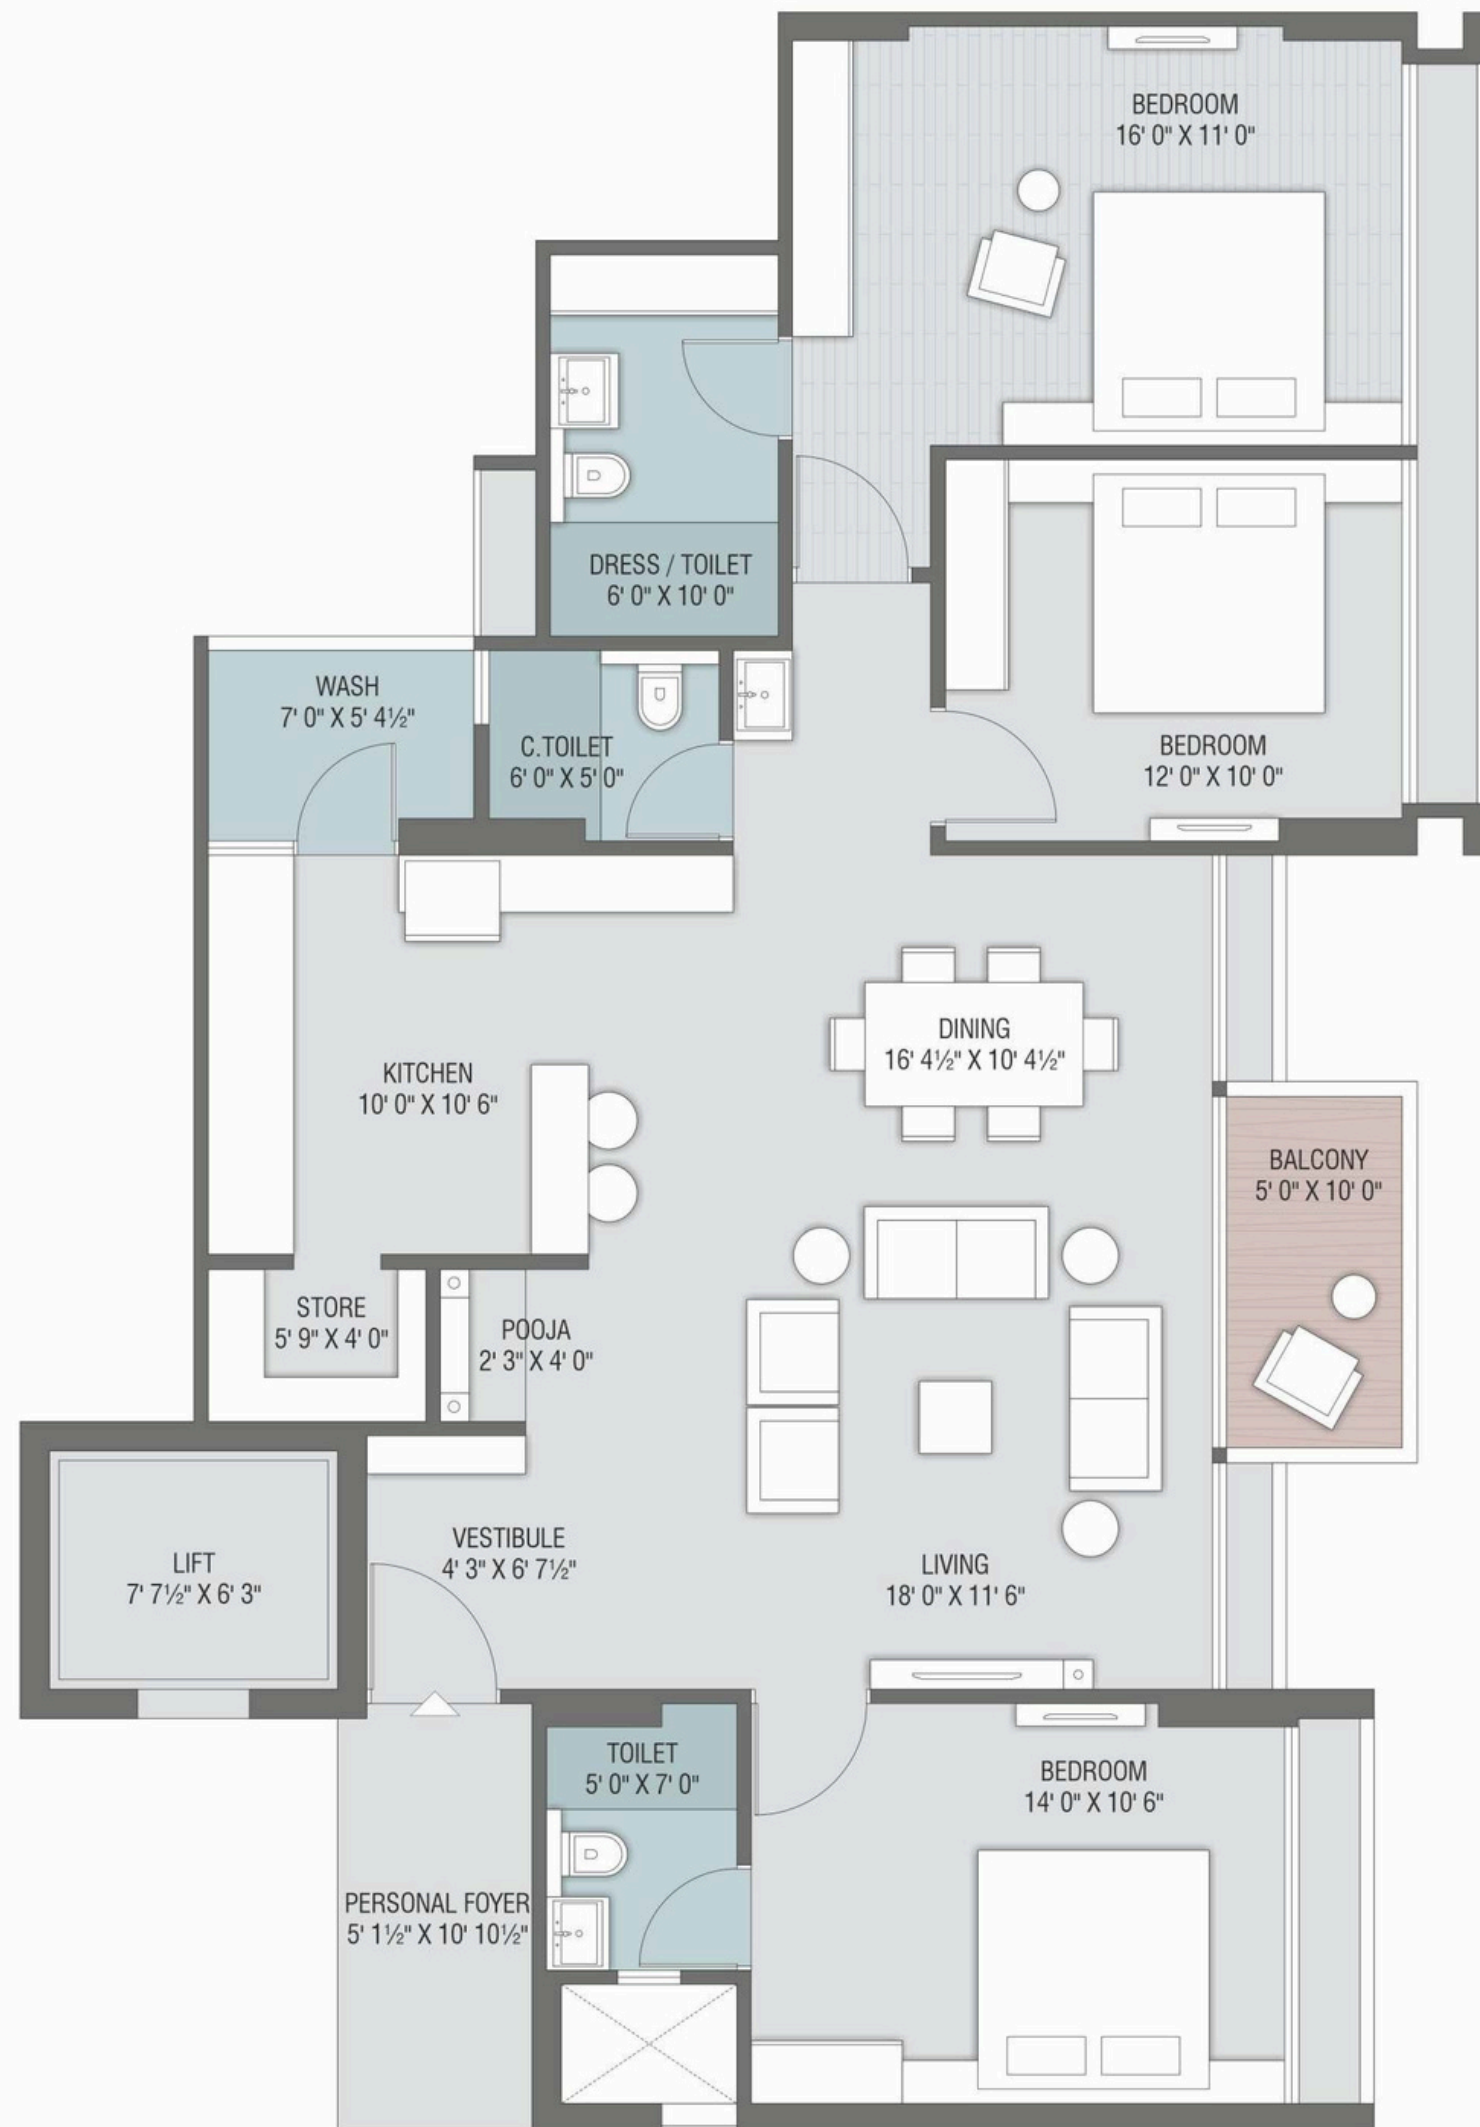

# GROUND FLOOR PLAN

## LEGEND

- |                                 |                         |
|---------------------------------|-------------------------|
| 01 ENTRANCE GATE                | 10 INDOOR GAME          |
| 02 SECURITY CABIN               | 11 GYM                  |
| 03 SEATING AREA                 | 12 CHILDREN PLAY AREA   |
| 04 METER ROOM                   | 13 PARTY LAWN           |
| 05 MINI THEATER                 | 14 PATHWAY              |
| 06 ENTRANCE FOYER               | 15 DECK                 |
| 07 MULTIPURPOSE HALL / LIBRARY  | 16 SWIMMING POOL        |
| 08 TODDLER ROOM                 | 17 BASKETBALL           |
| 09 STEAM BATH AND CHANGING ROOM | 18 BOX CRICKET          |
|                                 | 19 DG SET               |
|                                 | 20 MALE & FEMALE TOILET |

 **TYPICAL**  
FLOOR PLAN

**4 BHK**  
TYPICAL PLAN

BLOCK - A

**4 BHK**  
TYPICAL PLAN

BLOCK - B

**3 BHK**  
TYPICAL PLAN

BLOCK - C

**3 BHK**  
TYPICAL PLAN

BLOCK - D

**4 BHK**

12TH & 13TH PLAN

BLOCK - A

**4 BHK**

12TH & 13TH PLAN

BLOCK - B

**3 BHK**  
12TH & 13TH PLAN