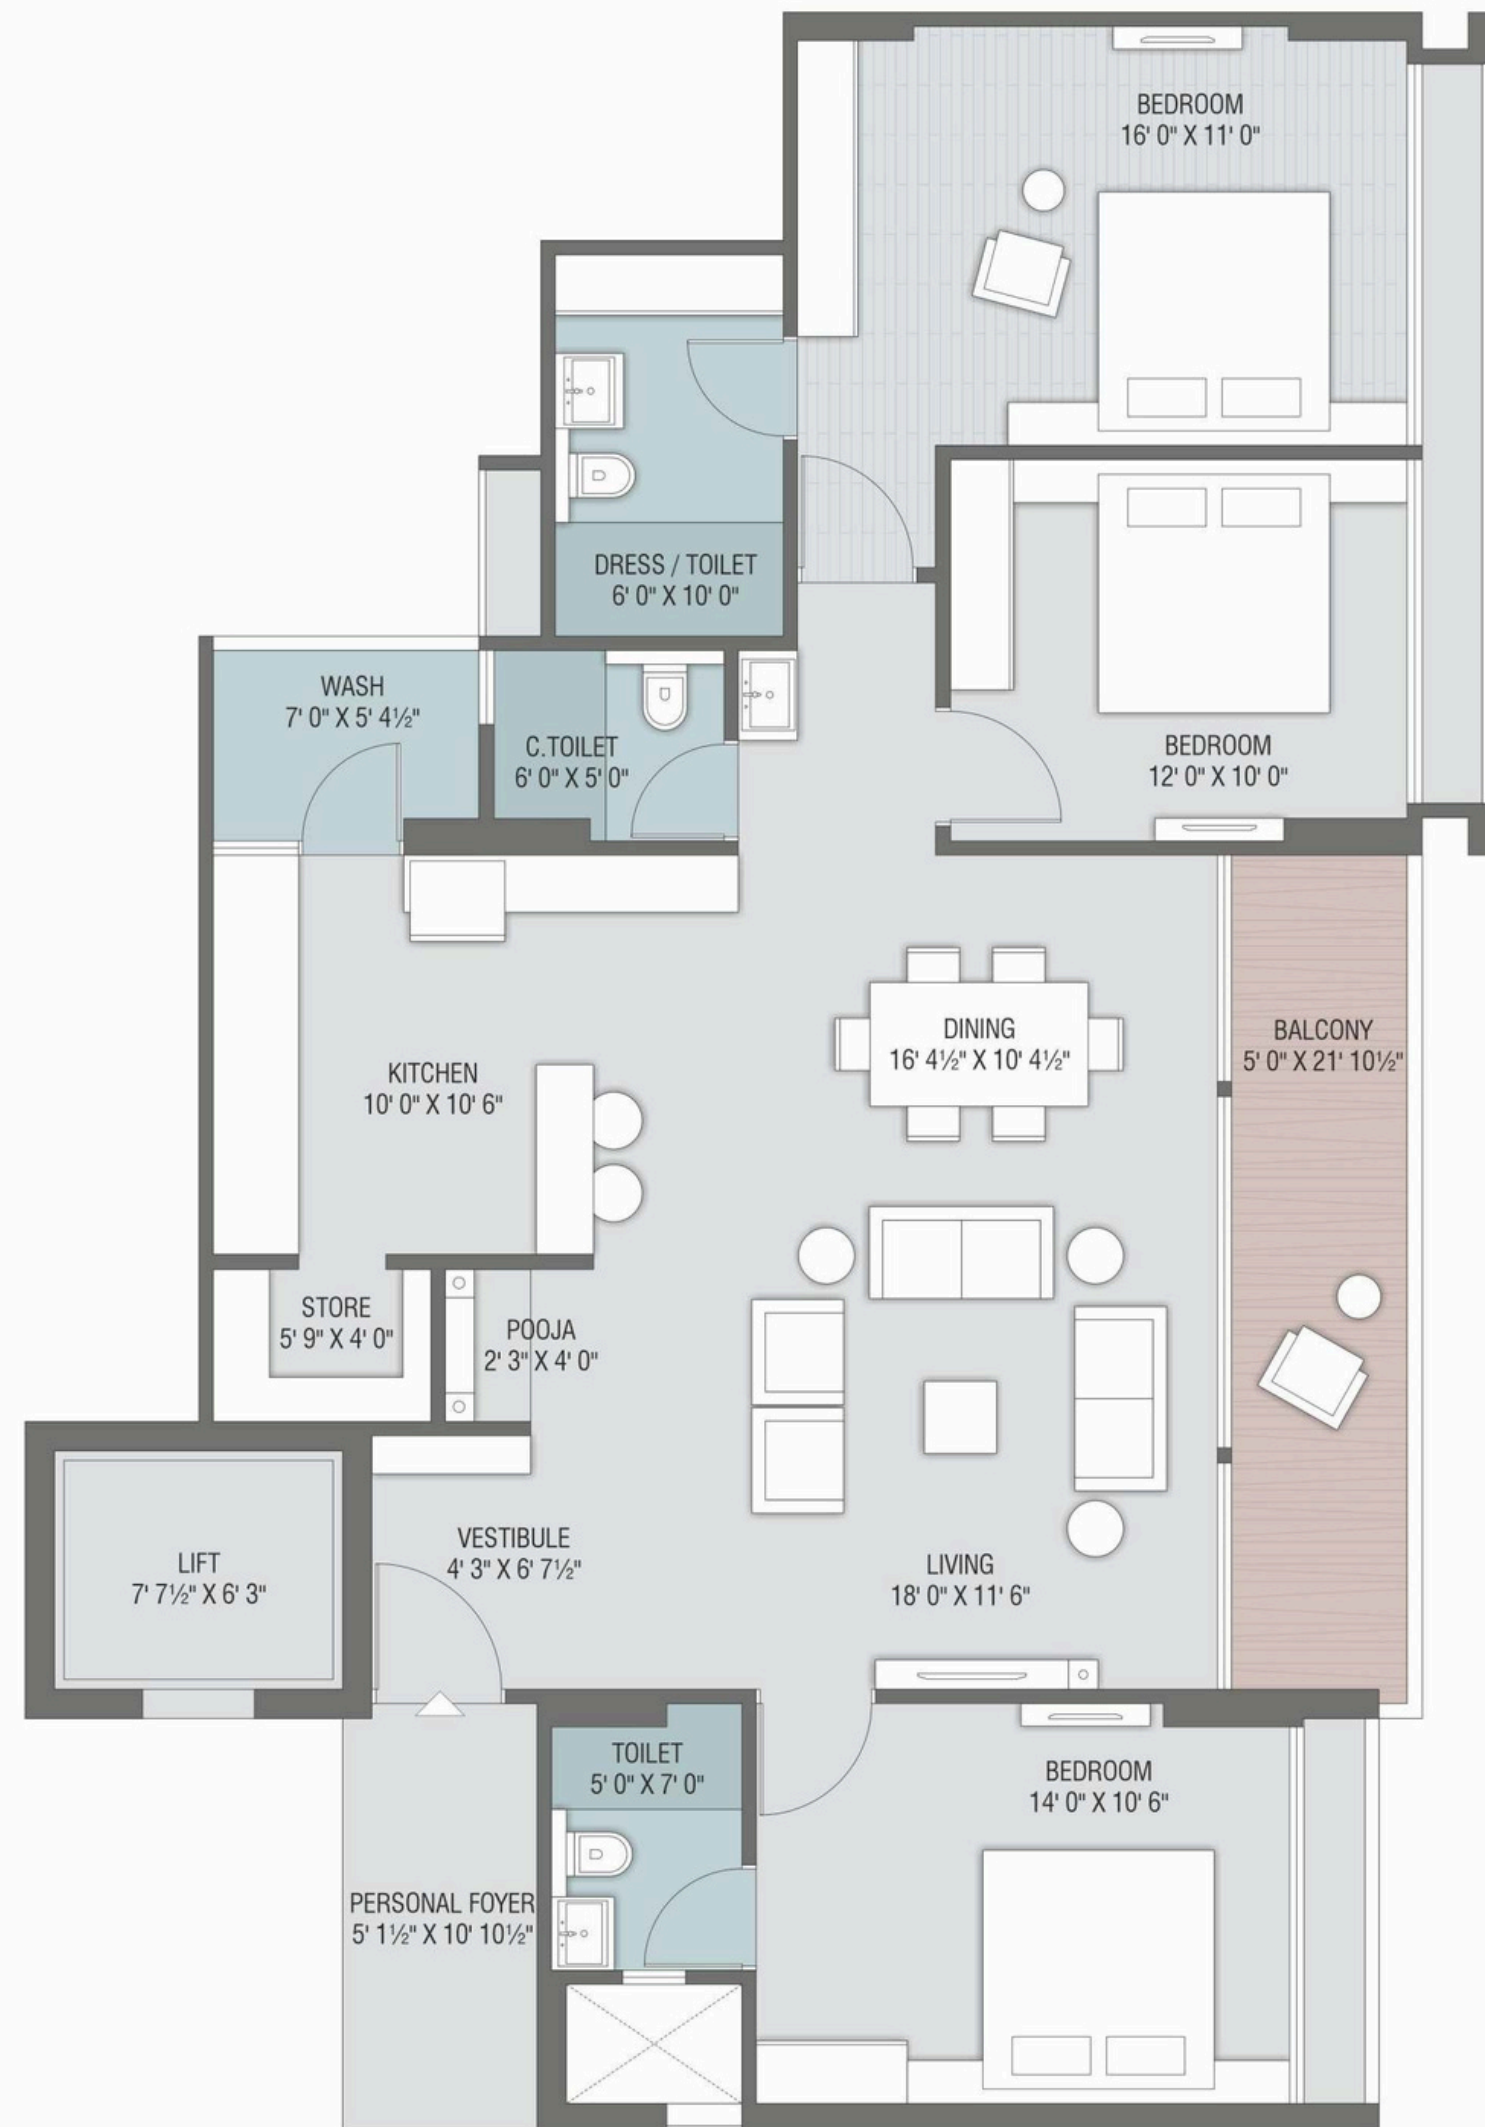

3 BHK
12TH & 13TH PLAN