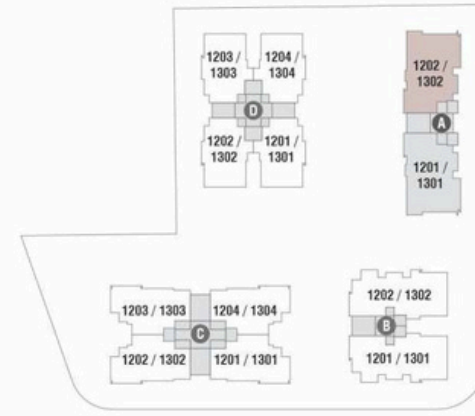

# GROUND FLOOR PLAN

## LEGEND

- |                                 |                         |
|---------------------------------|-------------------------|
| 01 ENTRANCE GATE                | 10 INDOOR GAME          |
| 02 SECURITY CABIN               | 11 GYM                  |
| 03 SEATING AREA                 | 12 CHILDREN PLAY AREA   |
| 04 METER ROOM                   | 13 PARTY LAWN           |
| 05 MINI THEATER                 | 14 PATHWAY              |
| 06 ENTRANCE FOYER               | 15 DECK                 |
| 07 MULTIPURPOSE HALL / LIBRARY  | 16 SWIMMING POOL        |
| 08 TODDLER ROOM                 | 17 BASKETBALL           |
| 09 STEAM BATH AND CHANGING ROOM | 18 BOX CRICKET          |
|                                 | 19 DG SET               |
|                                 | 20 MALE & FEMALE TOILET |

 **TYPICAL**  
FLOOR PLAN

**4 BHK**  
TYPICAL PLAN

BLOCK - A

**4 BHK**  
TYPICAL PLAN

BLOCK - B

**3 BHK**  
TYPICAL PLAN

BLOCK - C

**3 BHK**  
TYPICAL PLAN

BLOCK - D

**4 BHK**

12TH & 13TH PLAN

BLOCK - A

**4 BHK**

12TH & 13TH PLAN

BLOCK - B

**3 BHK**  
12TH & 13TH PLAN