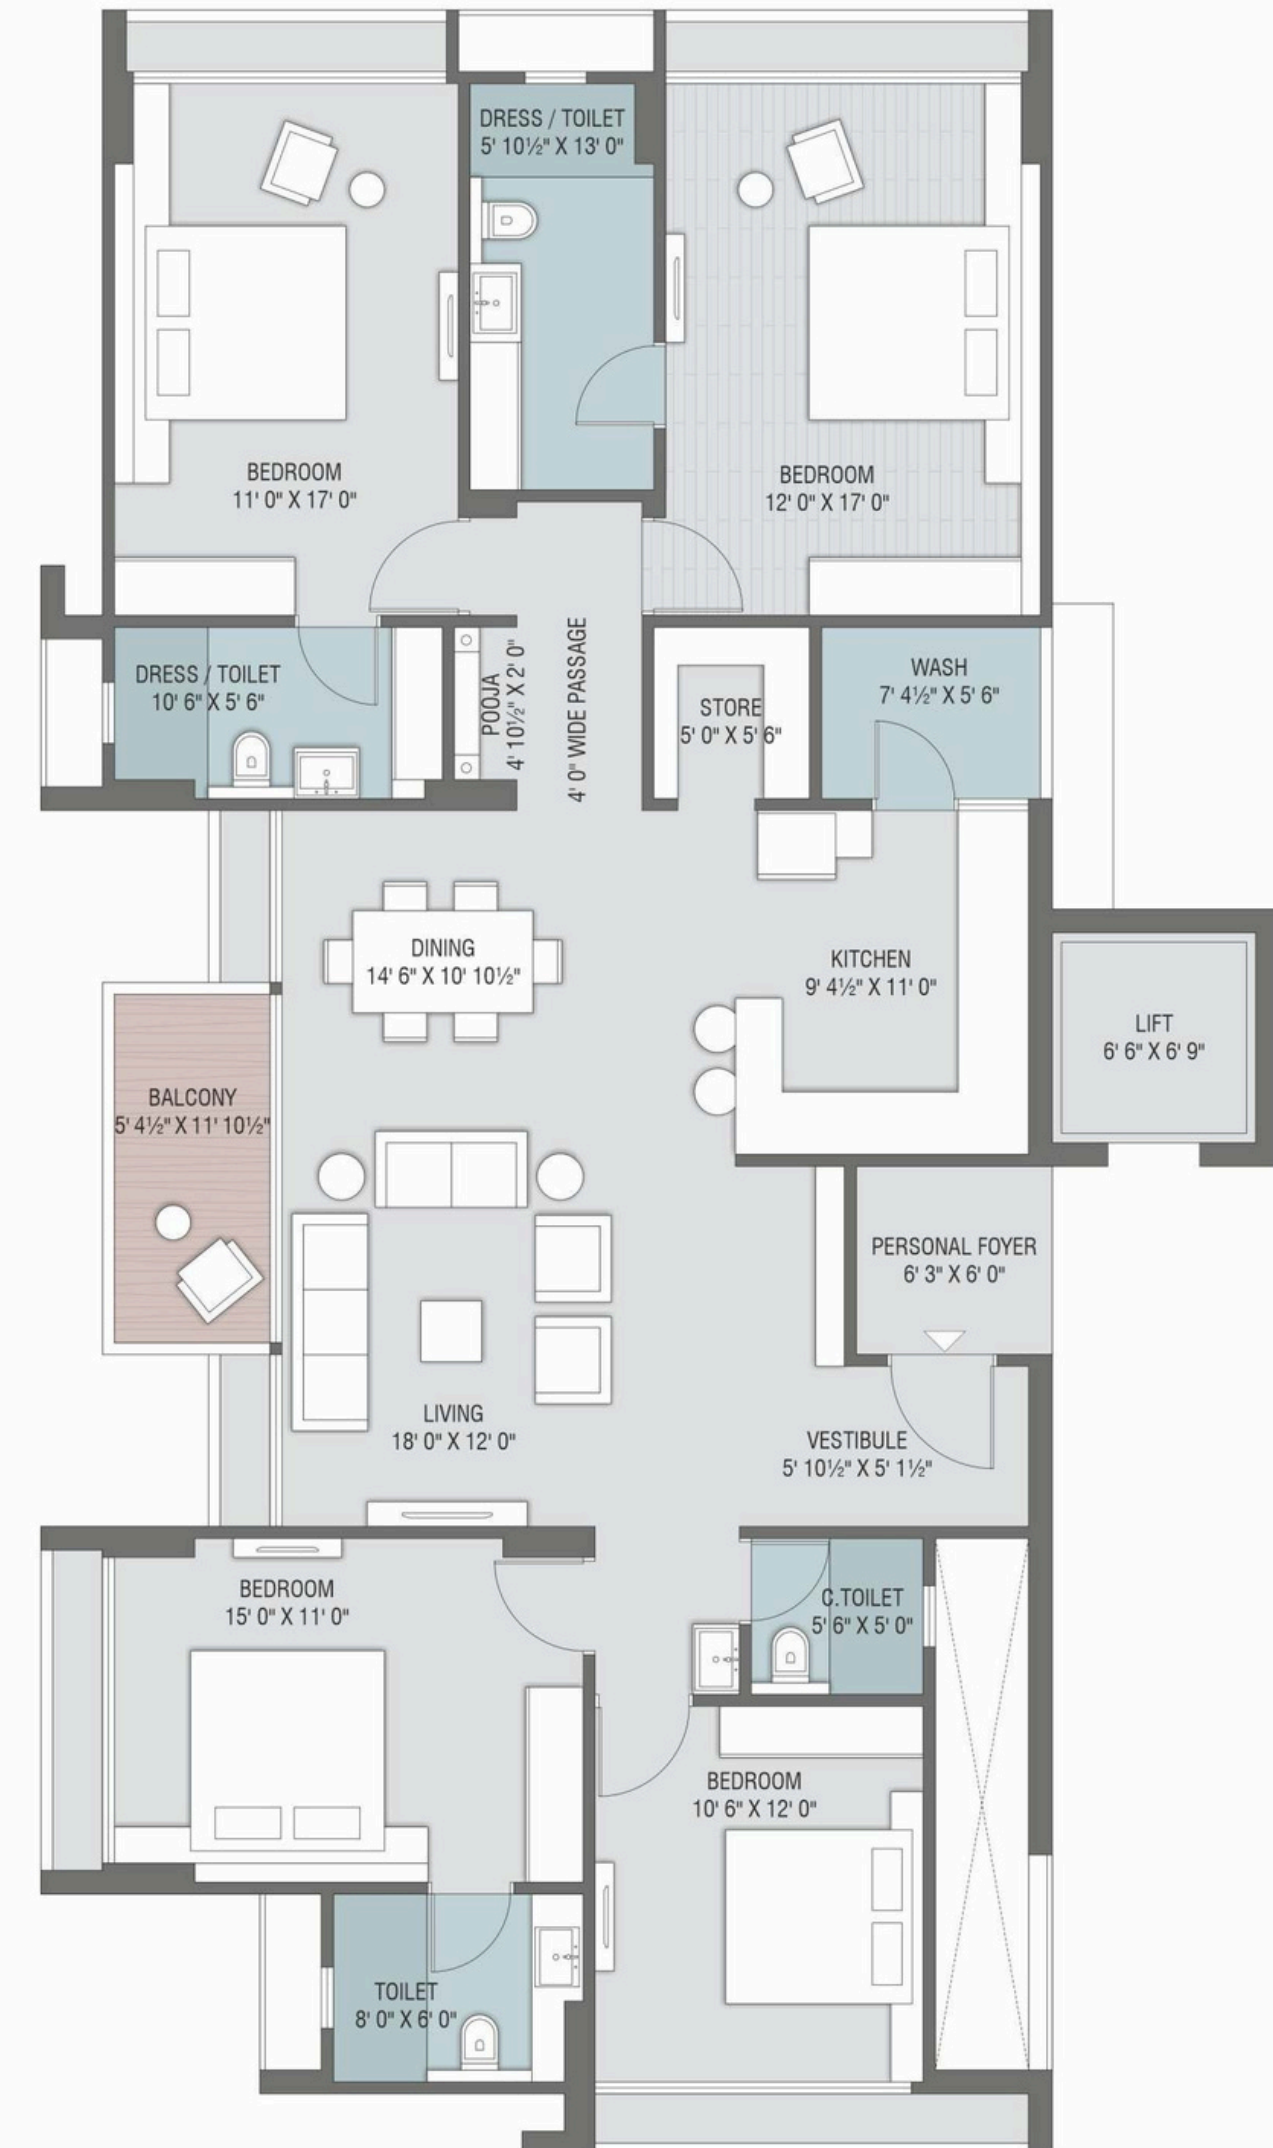

# GROUND FLOOR PLAN

## LEGEND

- |                                 |                         |
|---------------------------------|-------------------------|
| 01 ENTRANCE GATE                | 10 INDOOR GAME          |
| 02 SECURITY CABIN               | 11 GYM                  |
| 03 SEATING AREA                 | 12 CHILDREN PLAY AREA   |
| 04 METER ROOM                   | 13 PARTY LAWN           |
| 05 MINI THEATER                 | 14 PATHWAY              |
| 06 ENTRANCE FOYER               | 15 DECK                 |
| 07 MULTIPURPOSE HALL / LIBRARY  | 16 SWIMMING POOL        |
| 08 TODDLER ROOM                 | 17 BASKETBALL           |
| 09 STEAM BATH AND CHANGING ROOM | 18 BOX CRICKET          |
|                                 | 19 DG SET               |
|                                 | 20 MALE & FEMALE TOILET |

 **TYPICAL**  
FLOOR PLAN

**4 BHK**  
TYPICAL PLAN

BLOCK - A

**4 BHK**  
TYPICAL PLAN

BLOCK - B

**3 BHK**  
TYPICAL PLAN

BLOCK - C

**3 BHK**  
TYPICAL PLAN

BLOCK - D

**4 BHK**

12TH & 13TH PLAN

BLOCK - A

**4 BHK**

12TH & 13TH PLAN

BLOCK - B

**3 BHK**  
12TH & 13TH PLAN