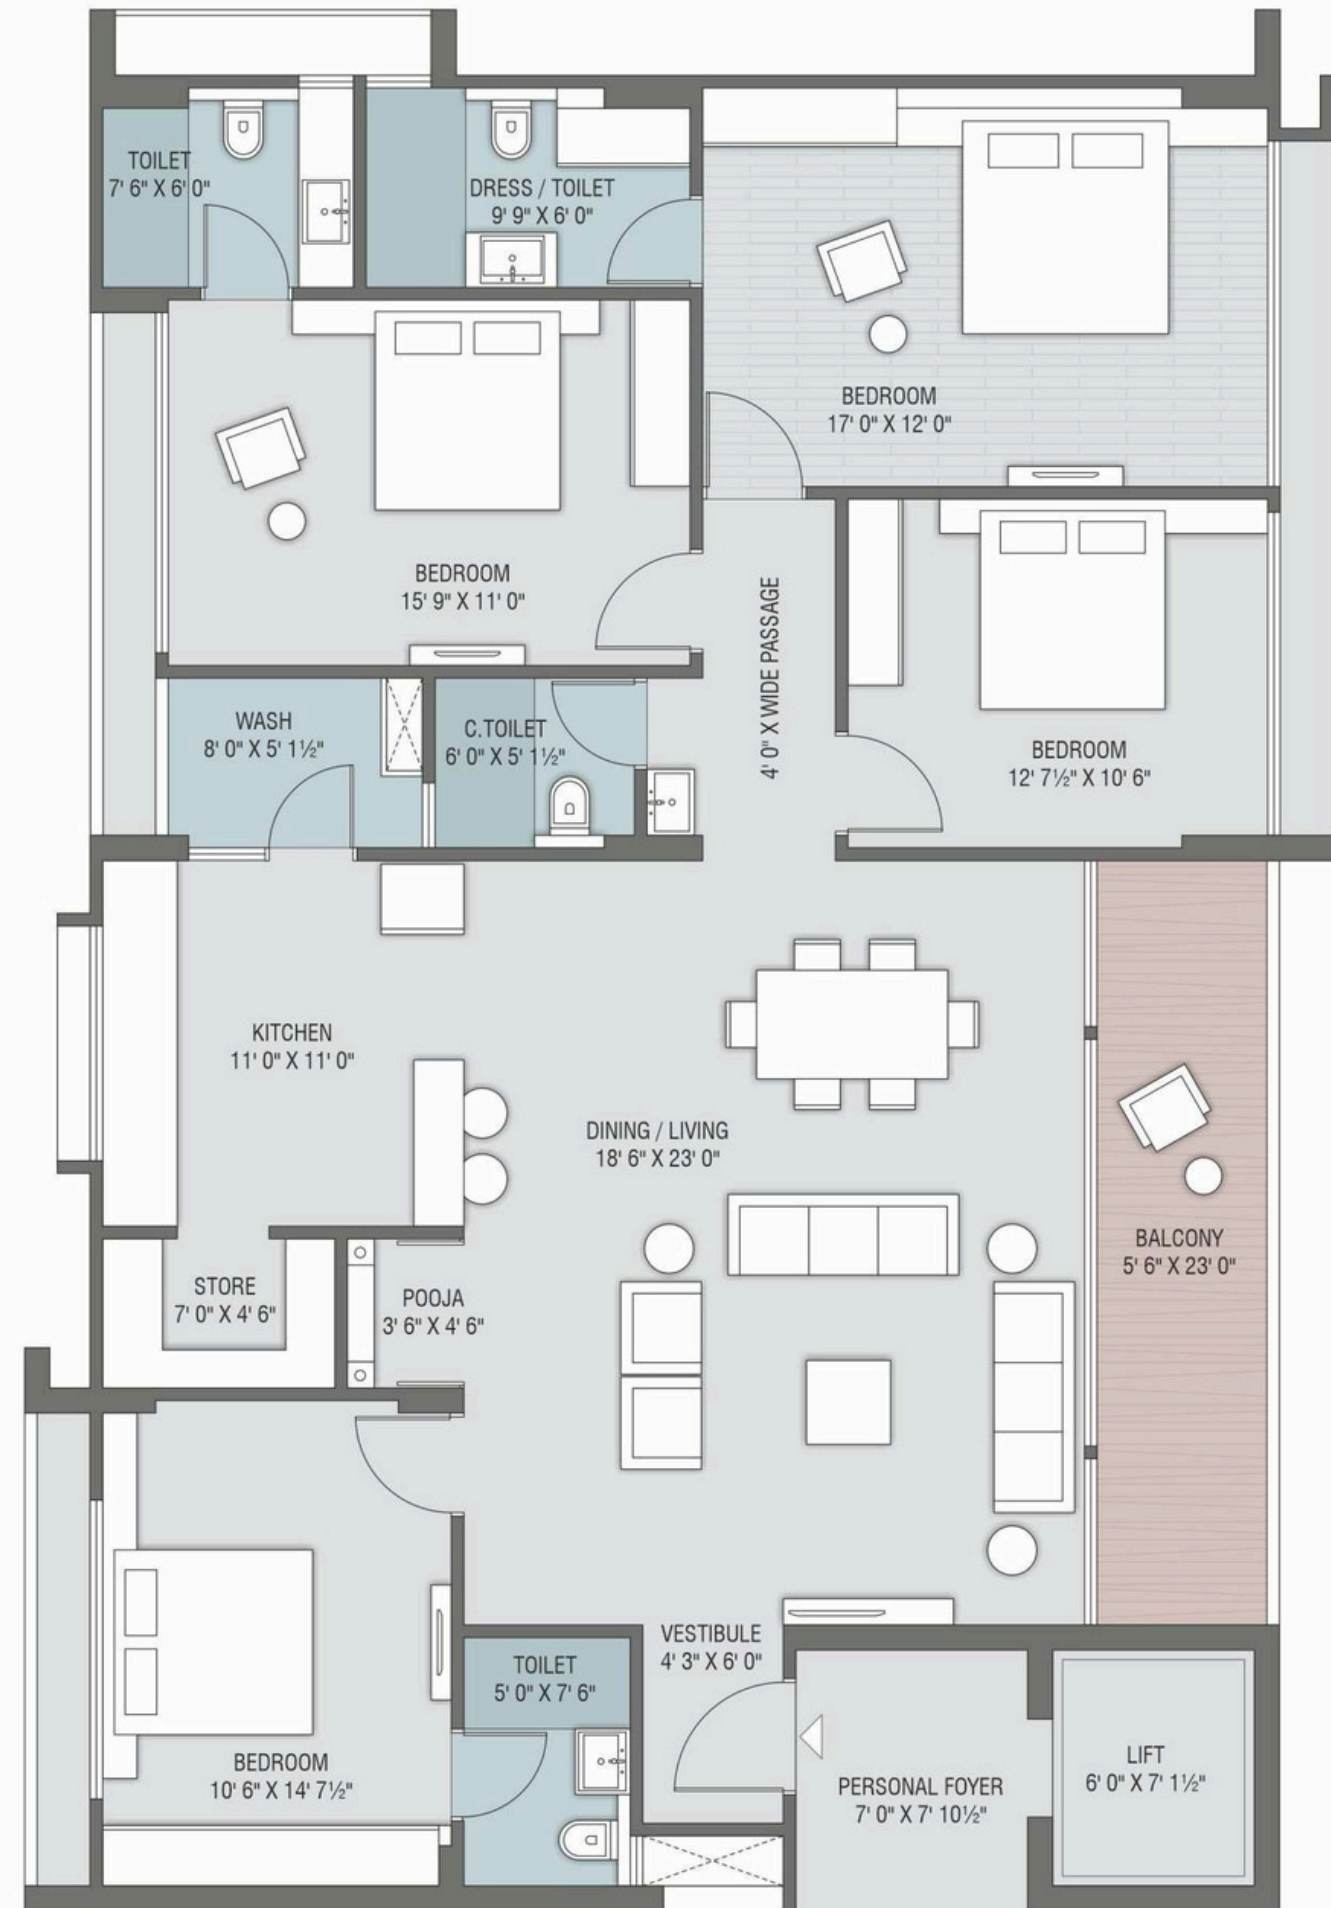

# GROUND FLOOR PLAN

## LEGEND

- |                                 |                         |
|---------------------------------|-------------------------|
| 01 ENTRANCE GATE                | 10 INDOOR GAME          |
| 02 SECURITY CABIN               | 11 GYM                  |
| 03 SEATING AREA                 | 12 CHILDREN PLAY AREA   |
| 04 METER ROOM                   | 13 PARTY LAWN           |
| 05 MINI THEATER                 | 14 PATHWAY              |
| 06 ENTRANCE FOYER               | 15 DECK                 |
| 07 MULTIPURPOSE HALL / LIBRARY  | 16 SWIMMING POOL        |
| 08 TODDLER ROOM                 | 17 BASKETBALL           |
| 09 STEAM BATH AND CHANGING ROOM | 18 BOX CRICKET          |
|                                 | 19 DG SET               |
|                                 | 20 MALE & FEMALE TOILET |

 **TYPICAL**  
FLOOR PLAN

**4 BHK**  
TYPICAL PLAN

BLOCK - A

**4 BHK**  
TYPICAL PLAN

BLOCK - B

**3 BHK**  
TYPICAL PLAN

BLOCK - C

**3 BHK**  
TYPICAL PLAN

BLOCK - D

**4 BHK**

12TH & 13TH PLAN

BLOCK - A

**4 BHK**

12TH & 13TH PLAN

BLOCK - B

**3 BHK**  
12TH & 13TH PLAN