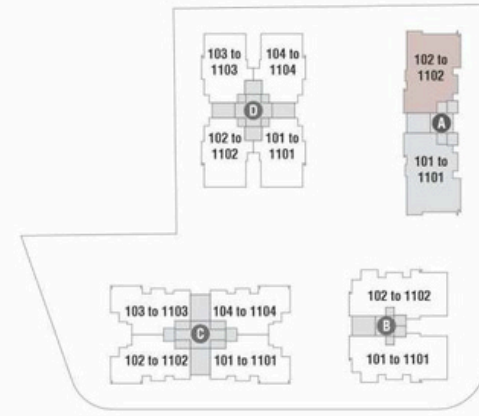

# GROUND FLOOR PLAN

## LEGEND

- |                                 |                         |
|---------------------------------|-------------------------|
| 01 ENTRANCE GATE                | 10 INDOOR GAME          |
| 02 SECURITY CABIN               | 11 GYM                  |
| 03 SEATING AREA                 | 12 CHILDREN PLAY AREA   |
| 04 METER ROOM                   | 13 PARTY LAWN           |
| 05 MINI THEATER                 | 14 PATHWAY              |
| 06 ENTRANCE FOYER               | 15 DECK                 |
| 07 MULTIPURPOSE HALL / LIBRARY  | 16 SWIMMING POOL        |
| 08 TODDLER ROOM                 | 17 BASKETBALL           |
| 09 STEAM BATH AND CHANGING ROOM | 18 BOX CRICKET          |
|                                 | 19 DG SET               |
|                                 | 20 MALE & FEMALE TOILET |

 **TYPICAL**  
FLOOR PLAN

**4 BHK**  
TYPICAL PLAN

BLOCK - A

**4 BHK**  
TYPICAL PLAN

BLOCK - B

**3 BHK**  
TYPICAL PLAN

BLOCK - C

**3 BHK**  
TYPICAL PLAN

BLOCK - D

**4 BHK**

12TH & 13TH PLAN

BLOCK - A

**4 BHK**

12TH & 13TH PLAN

BLOCK - B

**3 BHK**  
12TH & 13TH PLAN