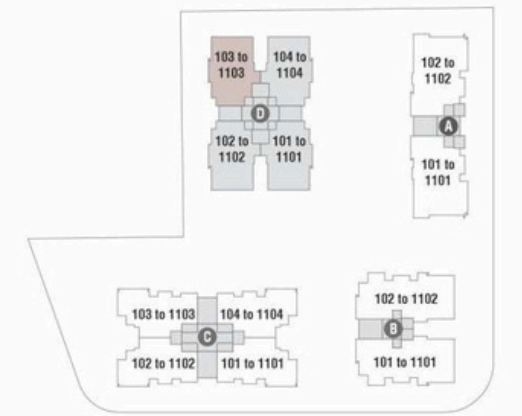

# GROUND FLOOR PLAN

## LEGEND

- |                                 |                         |
|---------------------------------|-------------------------|
| 01 ENTRANCE GATE                | 10 INDOOR GAME          |
| 02 SECURITY CABIN               | 11 GYM                  |
| 03 SEATING AREA                 | 12 CHILDREN PLAY AREA   |
| 04 METER ROOM                   | 13 PARTY LAWN           |
| 05 MINI THEATER                 | 14 PATHWAY              |
| 06 ENTRANCE FOYER               | 15 DECK                 |
| 07 MULTIPURPOSE HALL / LIBRARY  | 16 SWIMMING POOL        |
| 08 TODDLER ROOM                 | 17 BASKETBALL           |
| 09 STEAM BATH AND CHANGING ROOM | 18 BOX CRICKET          |
|                                 | 19 DG SET               |
|                                 | 20 MALE & FEMALE TOILET |

 **TYPICAL**  
FLOOR PLAN

**4 BHK**  
TYPICAL PLAN

BLOCK - A

**4 BHK**  
TYPICAL PLAN

BLOCK - B

**3 BHK**  
TYPICAL PLAN

BLOCK - C

**3 BHK**  
TYPICAL PLAN

BLOCK - D

**4 BHK**

12TH & 13TH PLAN

BLOCK - A

**4 BHK**

12TH & 13TH PLAN

BLOCK - B

**3 BHK**  
12TH & 13TH PLAN