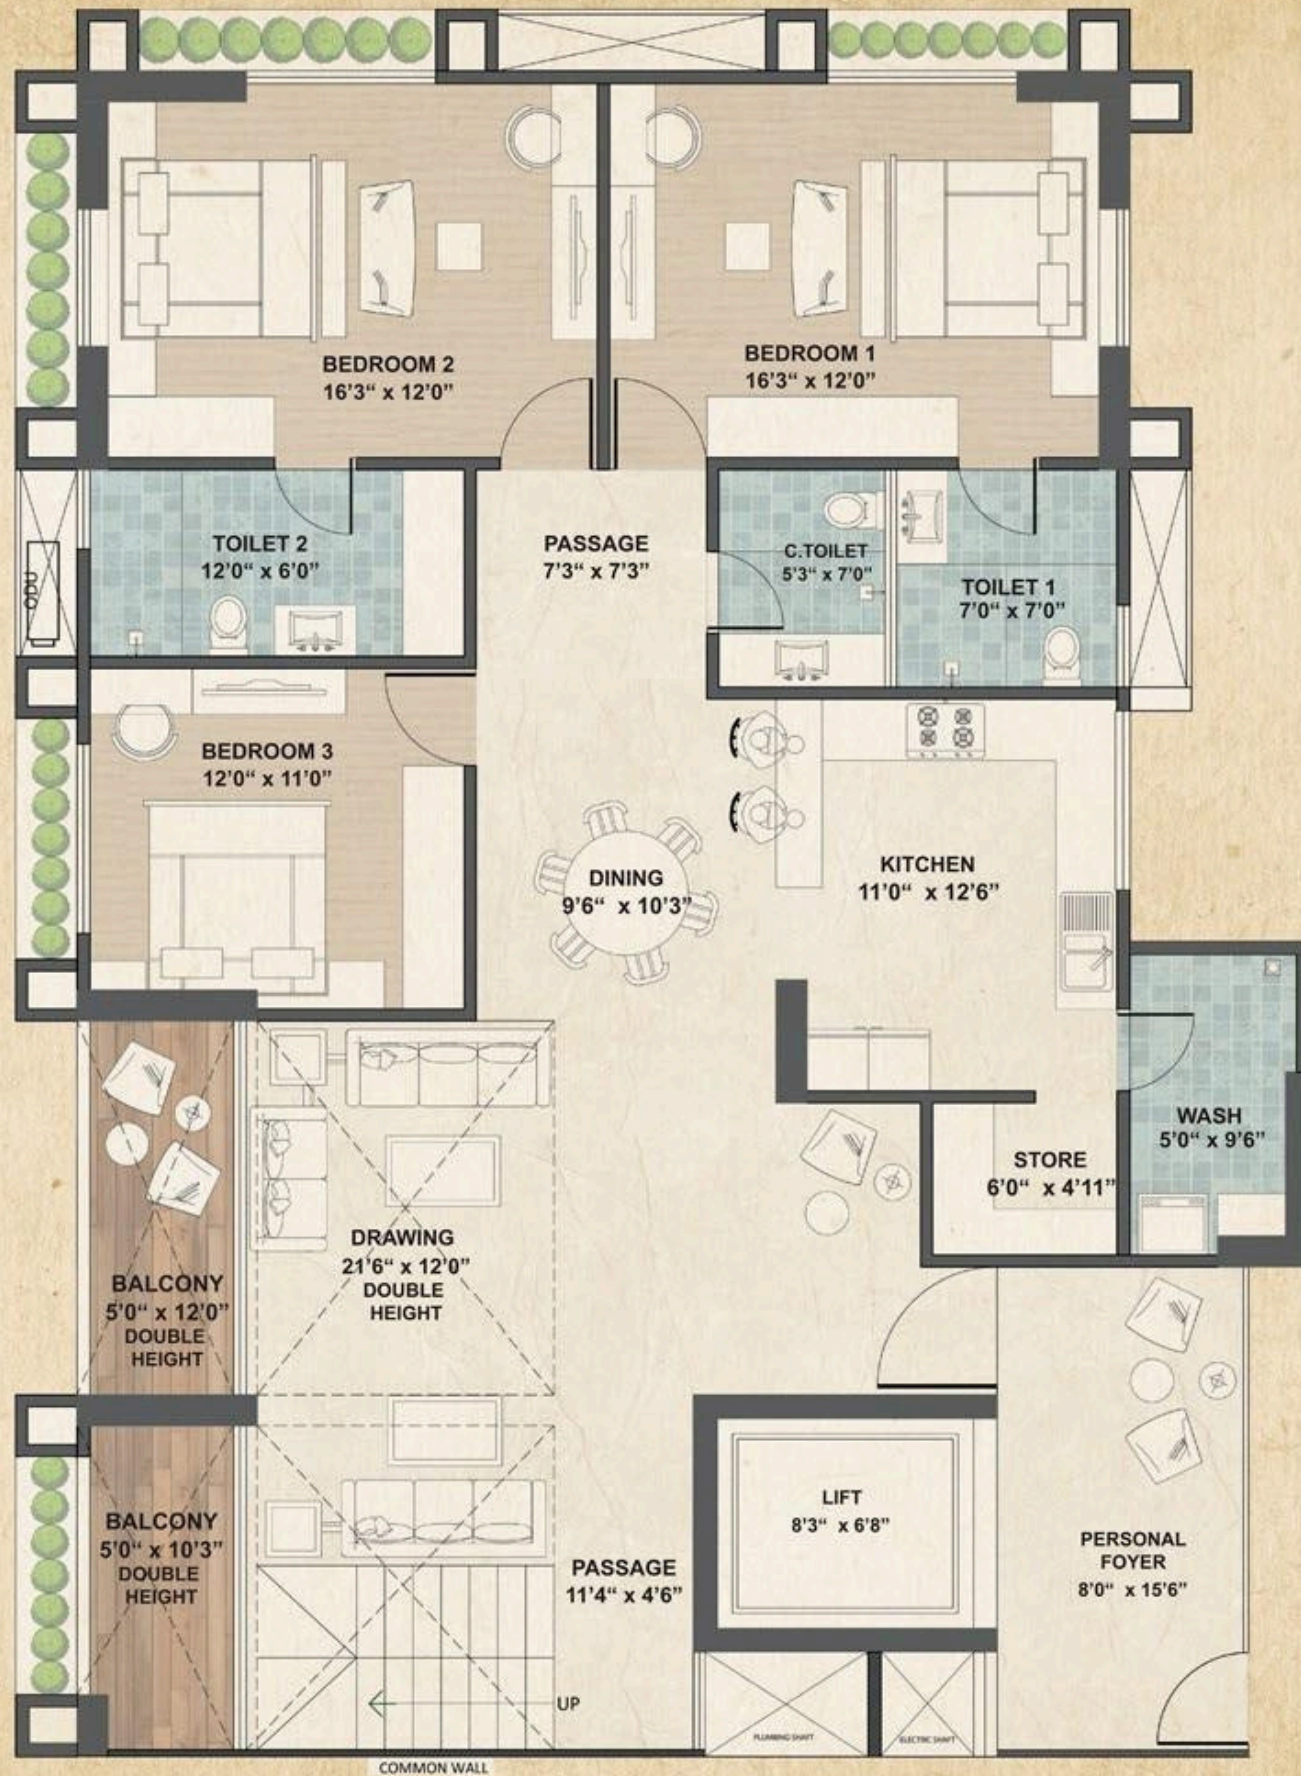

12 MT.

12 MT.

8 MT. WIDE ROAD

LAYOUT AND PLAN

3 BHK FLOOR PLAN (TOWER A & B)

3 BHK FLOOR PLAN (TOWER C & D)

A Happy Family Home

3 BHK TYPE A

3 BHK TYPE B

4 BHK UNIT PLAN

4 BHK FLOOR PLAN

(TOWERS - E, F & G)

Elegant Spaces for an
Exceptionally Opulent Lifestyle

4 BHK PENTHOUSE (TYPE A) (TOWERS- A, B, C & D)

LOWER LEVEL

UPPER LEVEL

4 BHK PENTHOUSE (TYPE B) (TOWERS- A, B, C & D)

5 BHK PENTHOUSE (TOWERS- E, F & G)

LOWER LEVEL

UPPER LEVEL

LIFE AT dharohar

VIEW OF NATURAL GREENS, INNER PEACE & THOUGHTS SERENE

POOLS WHISPER COOLNESS, FITNESS TAKES A DIP