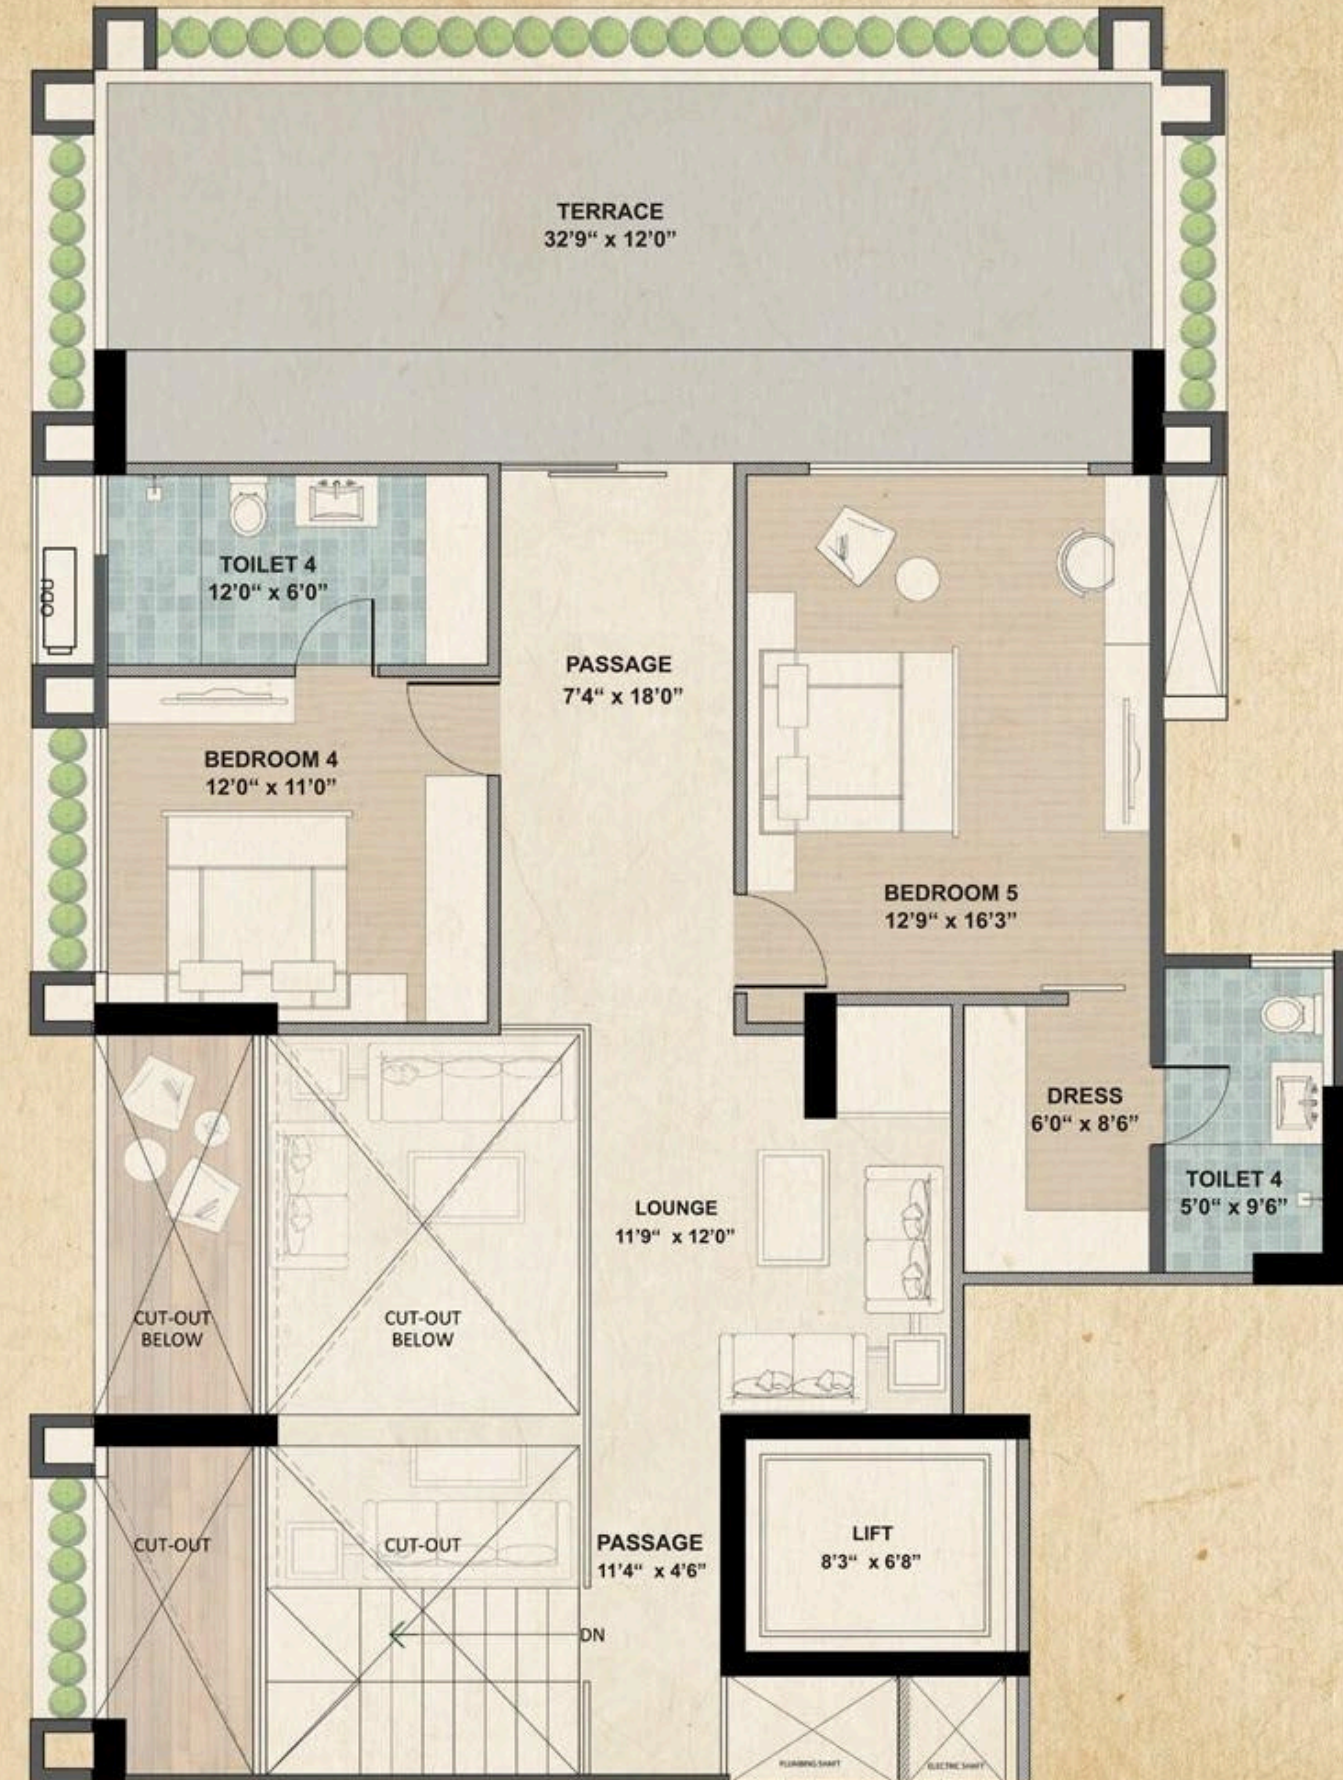

NATURAL LIGHT & BREEZE

30 MT. T.P.S. ROAD

8 MT. WIDE ROAD

12 MT.

8 MT. WIDE ROAD

C.O.P.-01
1155 sq.mt.

C.O.P.-02
398 sq.mt.

6 MT. WIDE ROAD

12 MT.

12 MT.

8 MT. WIDE ROAD

LAYOUT AND PLAN

3 BHK FLOOR PLAN (TOWER A & B)

3 BHK FLOOR PLAN (TOWER C & D)

A Happy Family Home

3 BHK TYPE A

3 BHK TYPE B

4 BHK UNIT PLAN

4 BHK FLOOR PLAN

(TOWERS - E, F & G)

Elegant Spaces for an
Exceptionally Opulent Lifestyle

4 BHK PENTHOUSE (TYPE A) (TOWERS- A, B, C & D)

LOWER LEVEL

UPPER LEVEL

4 BHK PENTHOUSE (TYPE B) (TOWERS- A, B, C & D)

5 BHK PENTHOUSE (TOWERS- E, F & G)

LOWER LEVEL

UPPER LEVEL

LIFE AT dharohar

VIEW OF NATURAL GREENS, INNER PEACE & THOUGHTS SERENE

POOLS WHISPER COOLNESS, FITNESS TAKES A DIP