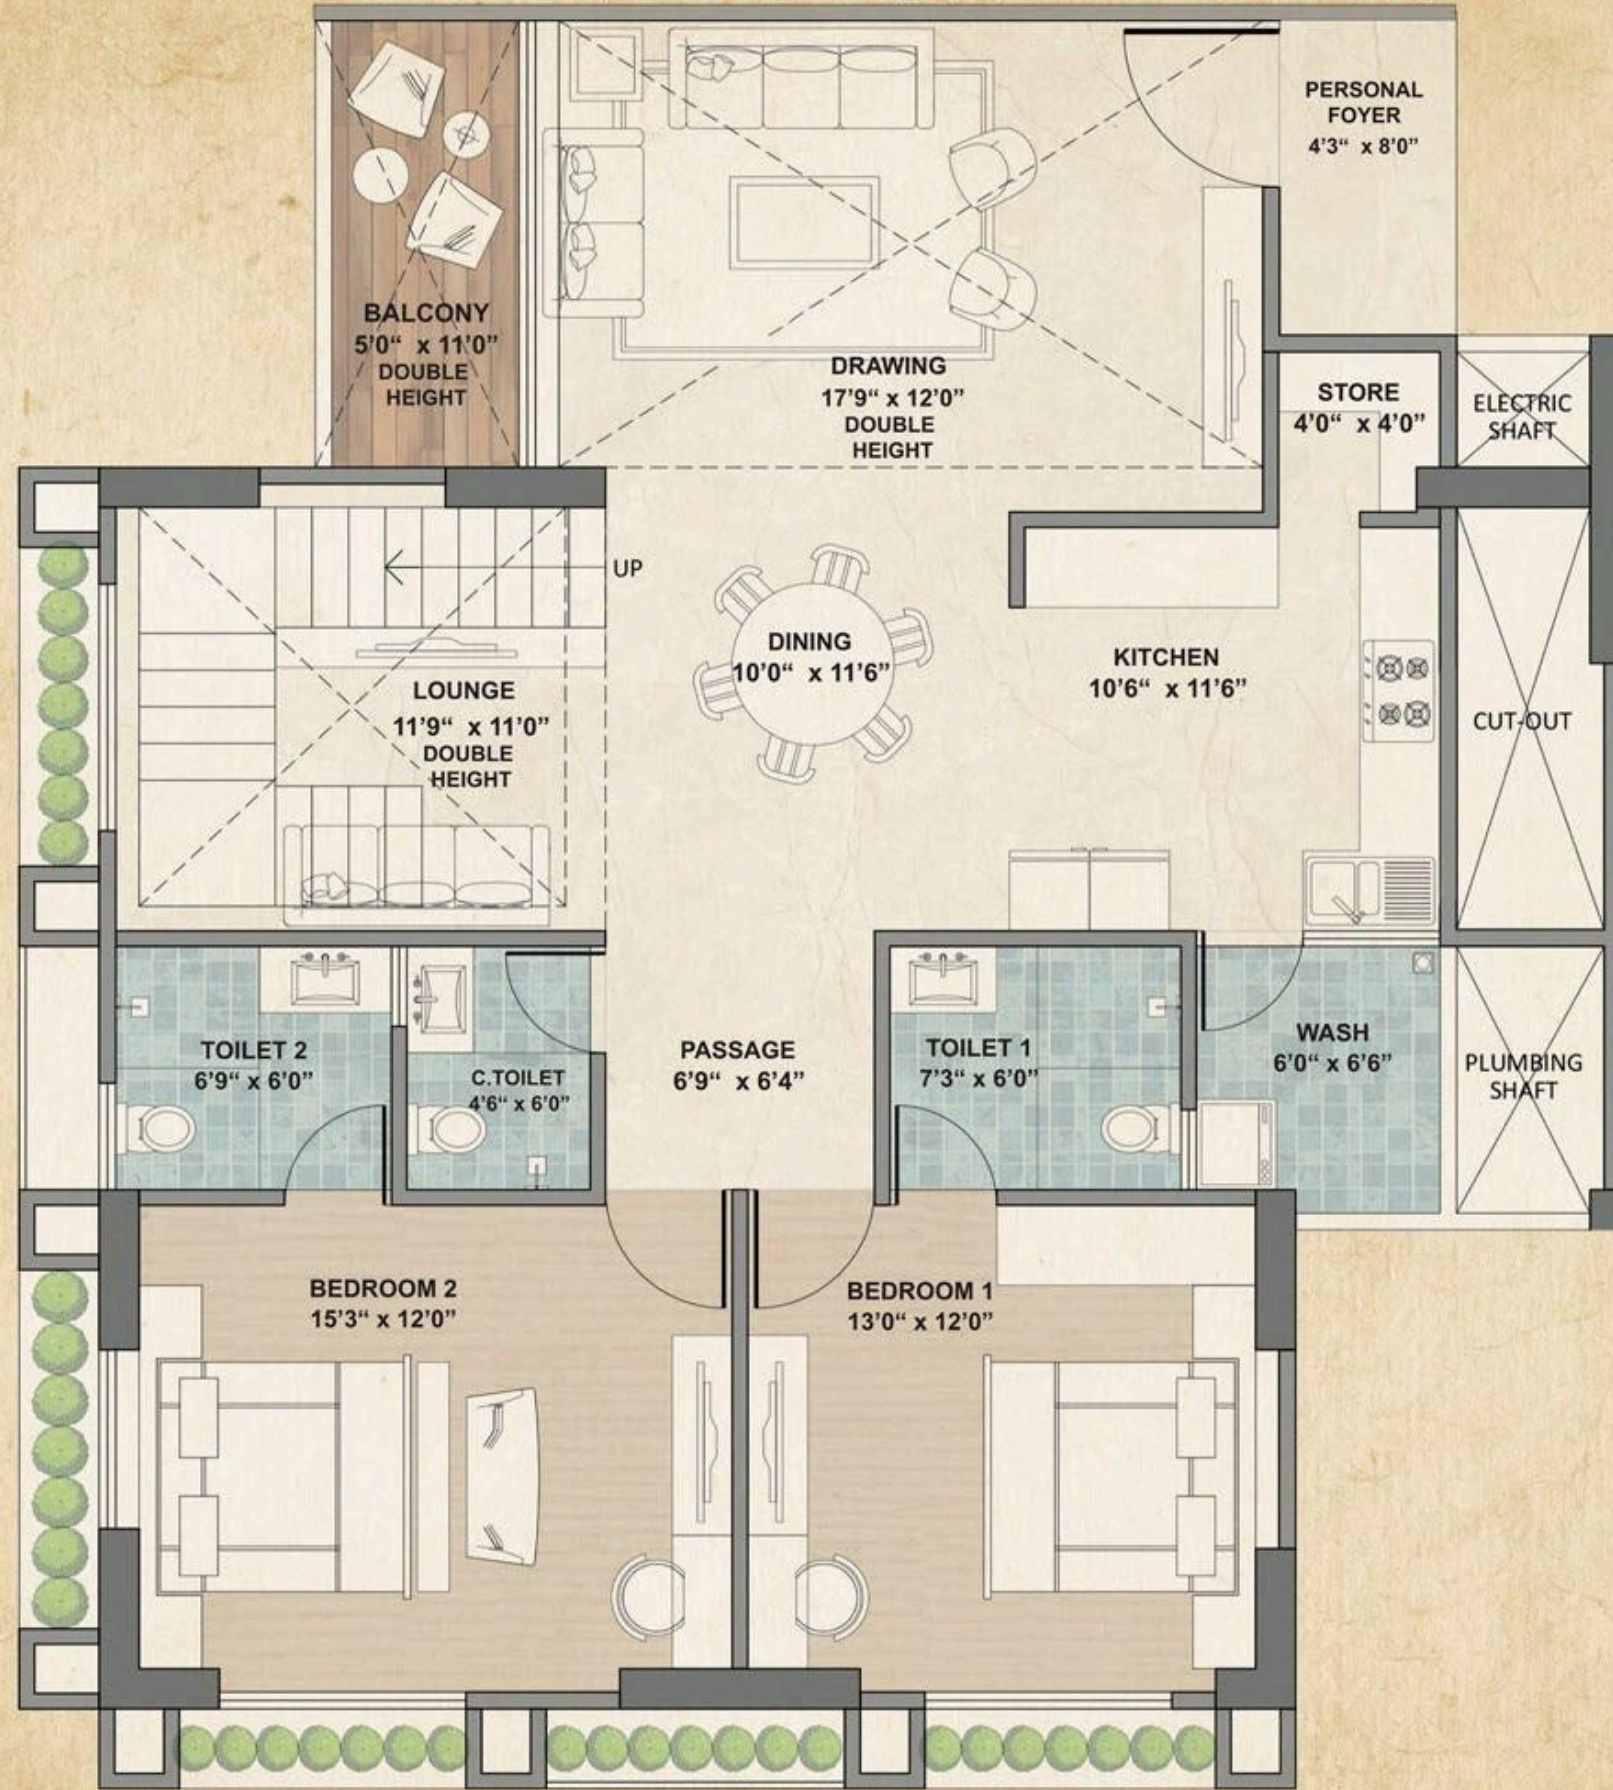

12 MT.

12 MT.

8 MT. WIDE ROAD

LAYOUT AND PLAN

3 BHK FLOOR PLAN (TOWER A & B)

3 BHK FLOOR PLAN (TOWER C & D)

A Happy Family Home

3 BHK TYPE A

3 BHK TYPE B

4 BHK UNIT PLAN

4 BHK FLOOR PLAN

(TOWERS - E, F & G)

Elegant Spaces for an
Exceptionally Opulent Lifestyle

4 BHK PENTHOUSE (TYPE A) (TOWERS- A, B, C & D)

LOWER LEVEL

UPPER LEVEL

4 BHK PENTHOUSE (TYPE B) (TOWERS- A, B, C & D)

5 BHK PENTHOUSE (TOWERS- E, F & G)

LOWER LEVEL

UPPER LEVEL

LIFE AT dharohar

VIEW OF NATURAL GREENS, INNER PEACE & THOUGHTS SERENE

POOLS WHISPER COOLNESS, FITNESS TAKES A DIP