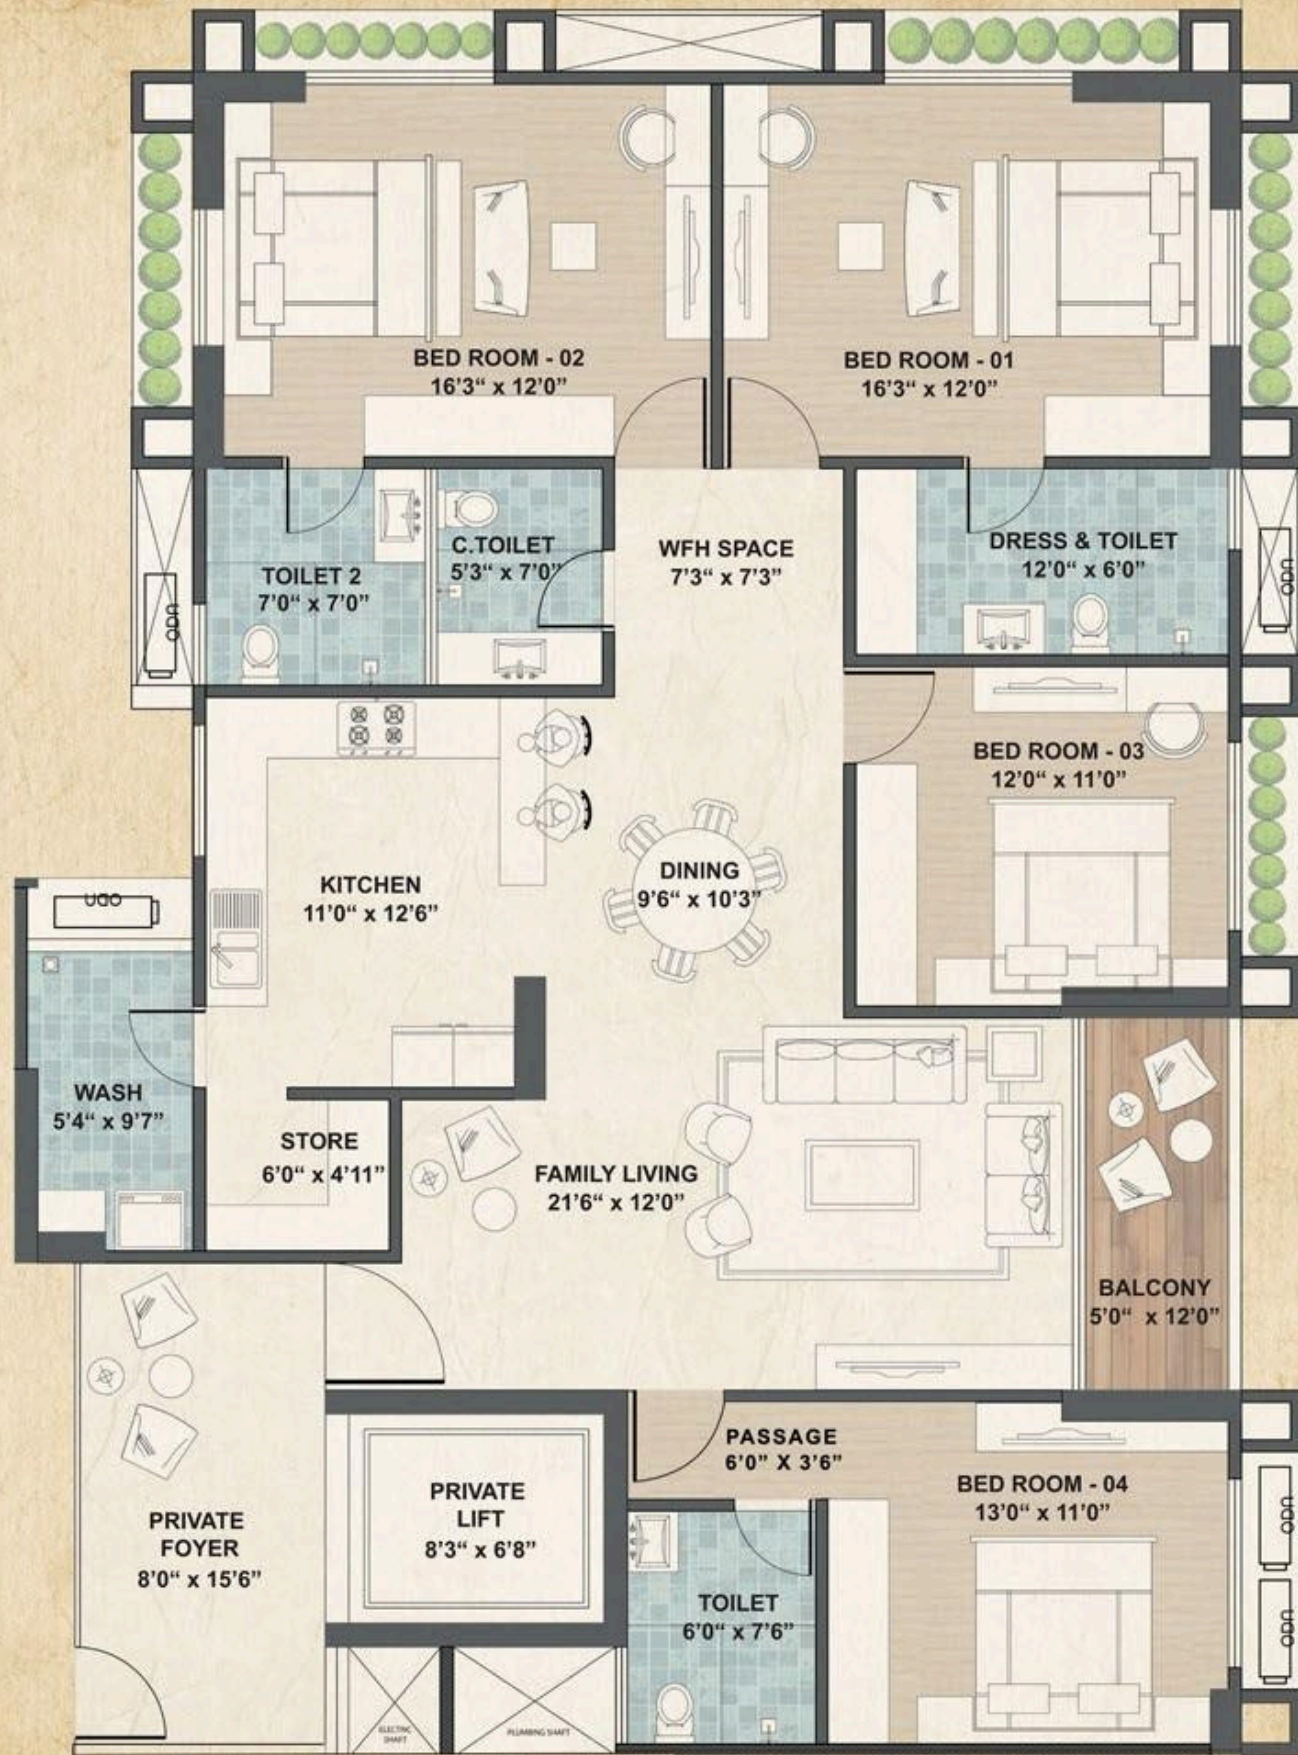

NATURAL LIGHT & BREEZE

30 MT. T.P.S. ROAD

8 MT. WIDE ROAD

12 MT.

8 MT. WIDE ROAD

C.O.P.-01
1155 sq.mt.

C.O.P.-02
398 sq.mt.

6 MT. WIDE ROAD

12 MT.

12 MT.

8 MT. WIDE ROAD

LAYOUT AND PLAN

3 BHK FLOOR PLAN (TOWER A & B)

3 BHK FLOOR PLAN (TOWER C & D)

A Happy Family Home

3 BHK TYPE A

3 BHK TYPE B

4 BHK UNIT PLAN

4 BHK FLOOR PLAN

(TOWERS - E, F & G)

Elegant Spaces for an
Exceptionally Opulent Lifestyle

4 BHK PENTHOUSE (TYPE A) (TOWERS- A, B, C & D)

LOWER LEVEL

UPPER LEVEL

4 BHK PENTHOUSE (TYPE B) (TOWERS- A, B, C & D)

5 BHK PENTHOUSE (TOWERS- E, F & G)

LOWER LEVEL

UPPER LEVEL

LIFE AT dharohar

VIEW OF NATURAL GREENS, INNER PEACE & THOUGHTS SERENE

POOLS WHISPER COOLNESS, FITNESS TAKES A DIP