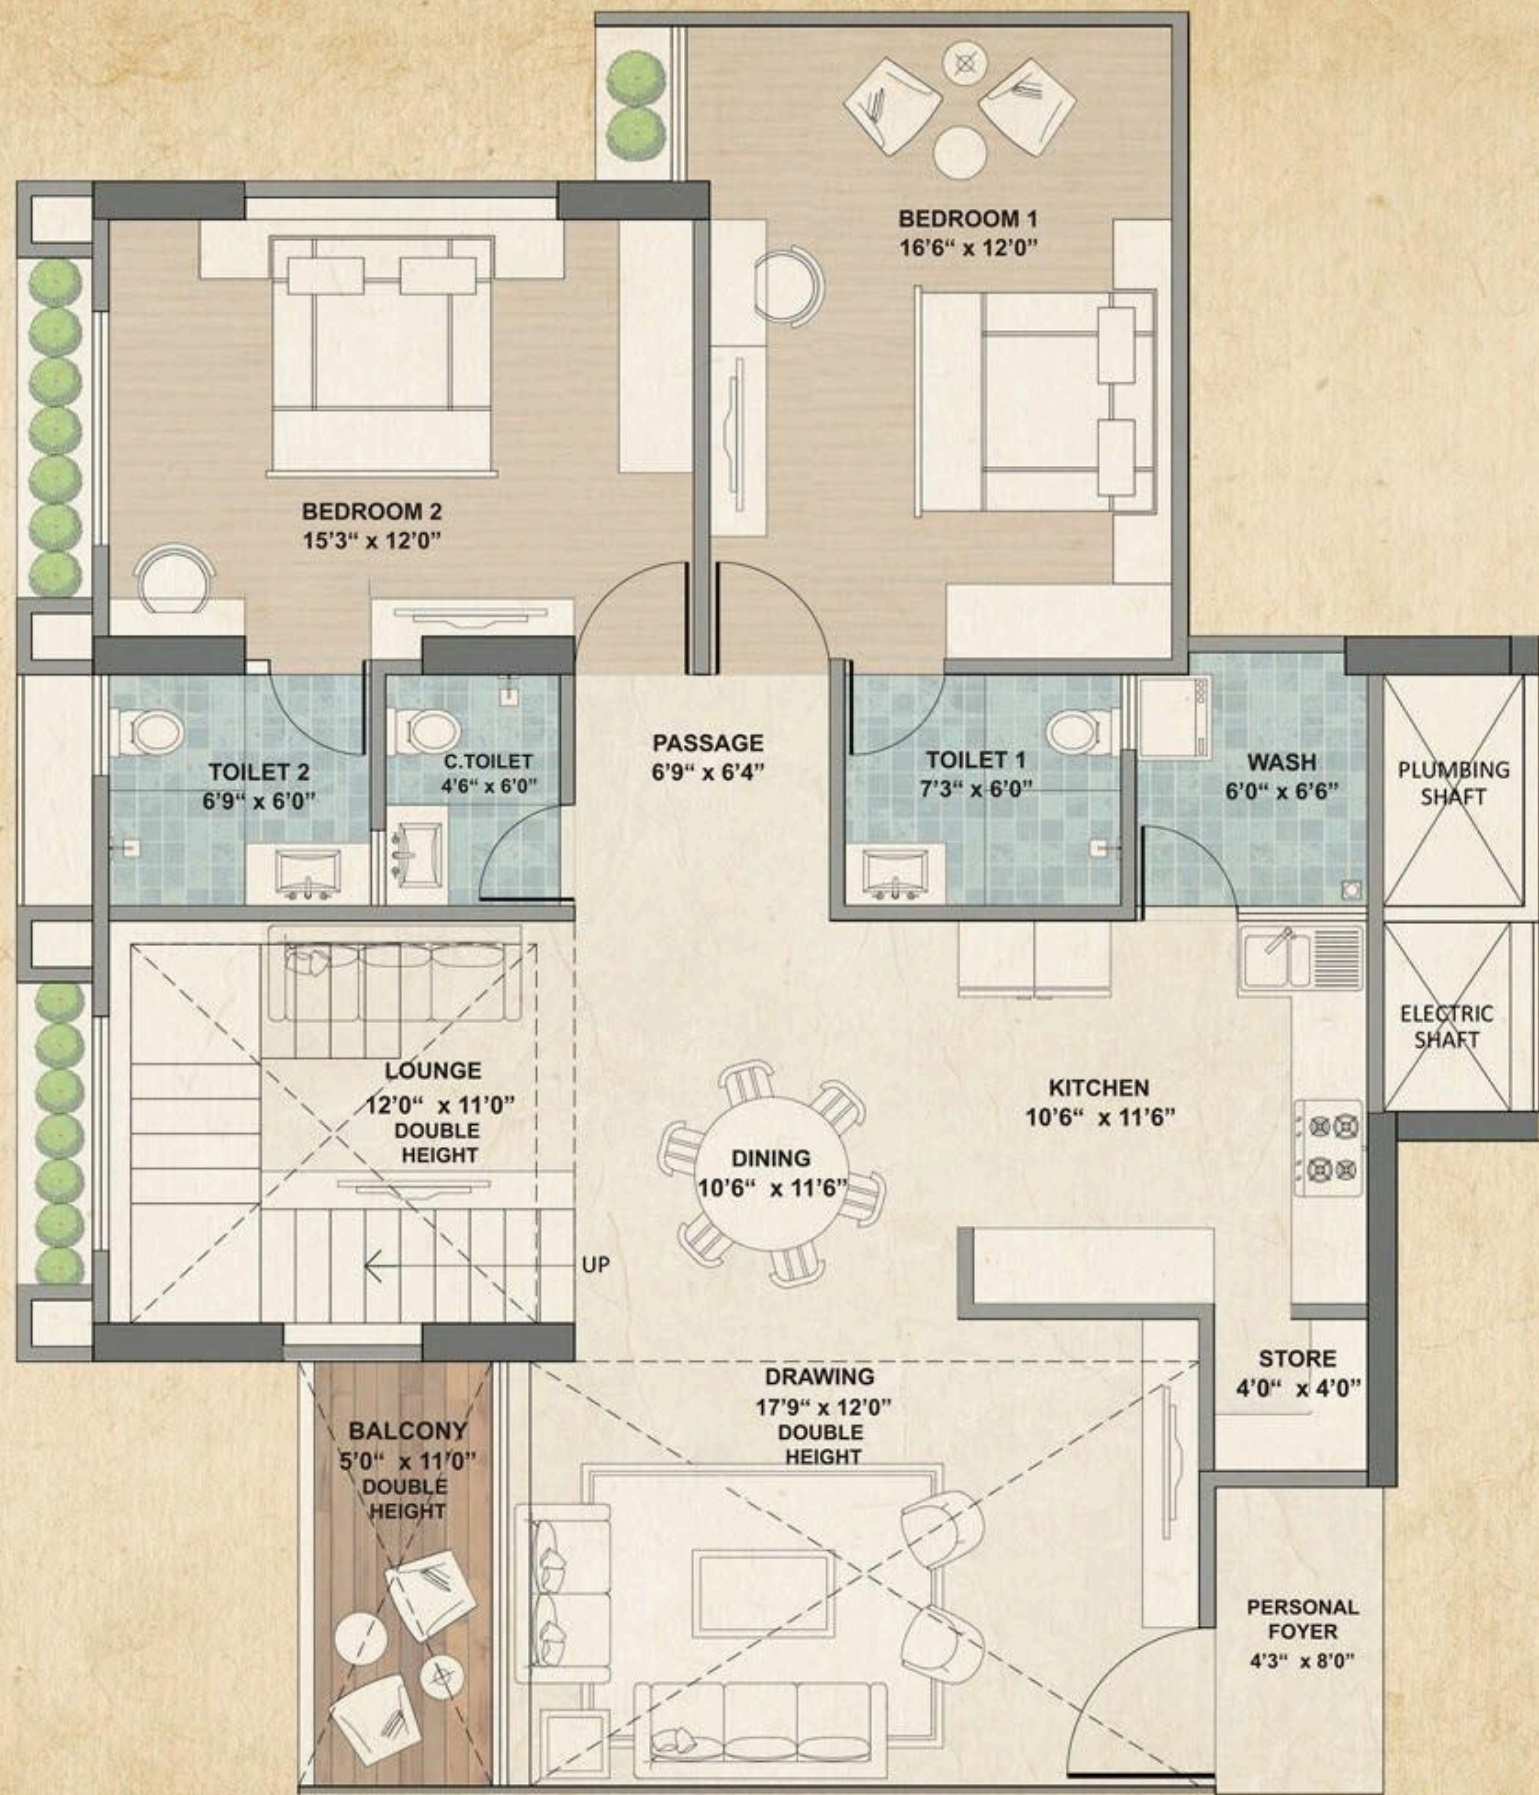

12 MT.

12 MT.

8 MT. WIDE ROAD

LAYOUT AND PLAN

3 BHK FLOOR PLAN (TOWER A & B)

3 BHK FLOOR PLAN (TOWER C & D)

A Happy Family Home

3 BHK TYPE A

3 BHK TYPE B

4 BHK UNIT PLAN

4 BHK FLOOR PLAN

(TOWERS - E, F & G)

Elegant Spaces for an
Exceptionally Opulent Lifestyle

4 BHK PENTHOUSE (TYPE A) (TOWERS- A, B, C & D)

LOWER LEVEL

UPPER LEVEL

4 BHK PENTHOUSE (TYPE B) (TOWERS- A, B, C & D)

5 BHK PENTHOUSE (TOWERS- E, F & G)

LOWER LEVEL

UPPER LEVEL

LIFE AT dharohar

VIEW OF NATURAL GREENS, INNER PEACE & THOUGHTS SERENE

POOLS WHISPER COOLNESS, FITNESS TAKES A DIP

FAMILY & FLICKS, FOREVER MEMORIES

WITH GRASS AND GAMES, FRIENDS ARE MADE

CLUB-CLASS AMENITIES

- 01 PICK UP & DROP
- 02 COMMUNITY SEATING
- 03 SOCIETY OFFICE
- 04 CHANGE ROOM (MALE)
- 05 CHANGE ROOM (FEMALE)
- 06 CAFE
- 07 SWIMMING POOL
- 08 KIDS' POOL
- 09 REJUVENATION CENTER
- 10 TODDLER'S AREA
- 11 LIBRARY
- 12 INDOOR GAMES
- 13 BANQUET HALL
- 14 KITCHEN
- 15 KIDS' PLAY AREA
- 16 RECEPTION
- 17 HOME THEATRE
- 18 INDOOR GAMES
- 19 GYM
- 20 GUEST PARKING
- 21 SECURITY CABIN
- 22 LILY POND
- 23 MULTI PURPOSE COURT
- 24 GARBAGE ROOM
- 25 SAND PIT
- 26 STORE
- 27 GARDEN
- 28 FOUNTAIN
- 29 GAZEBO
- 30 ENTRY-EXIT GATE