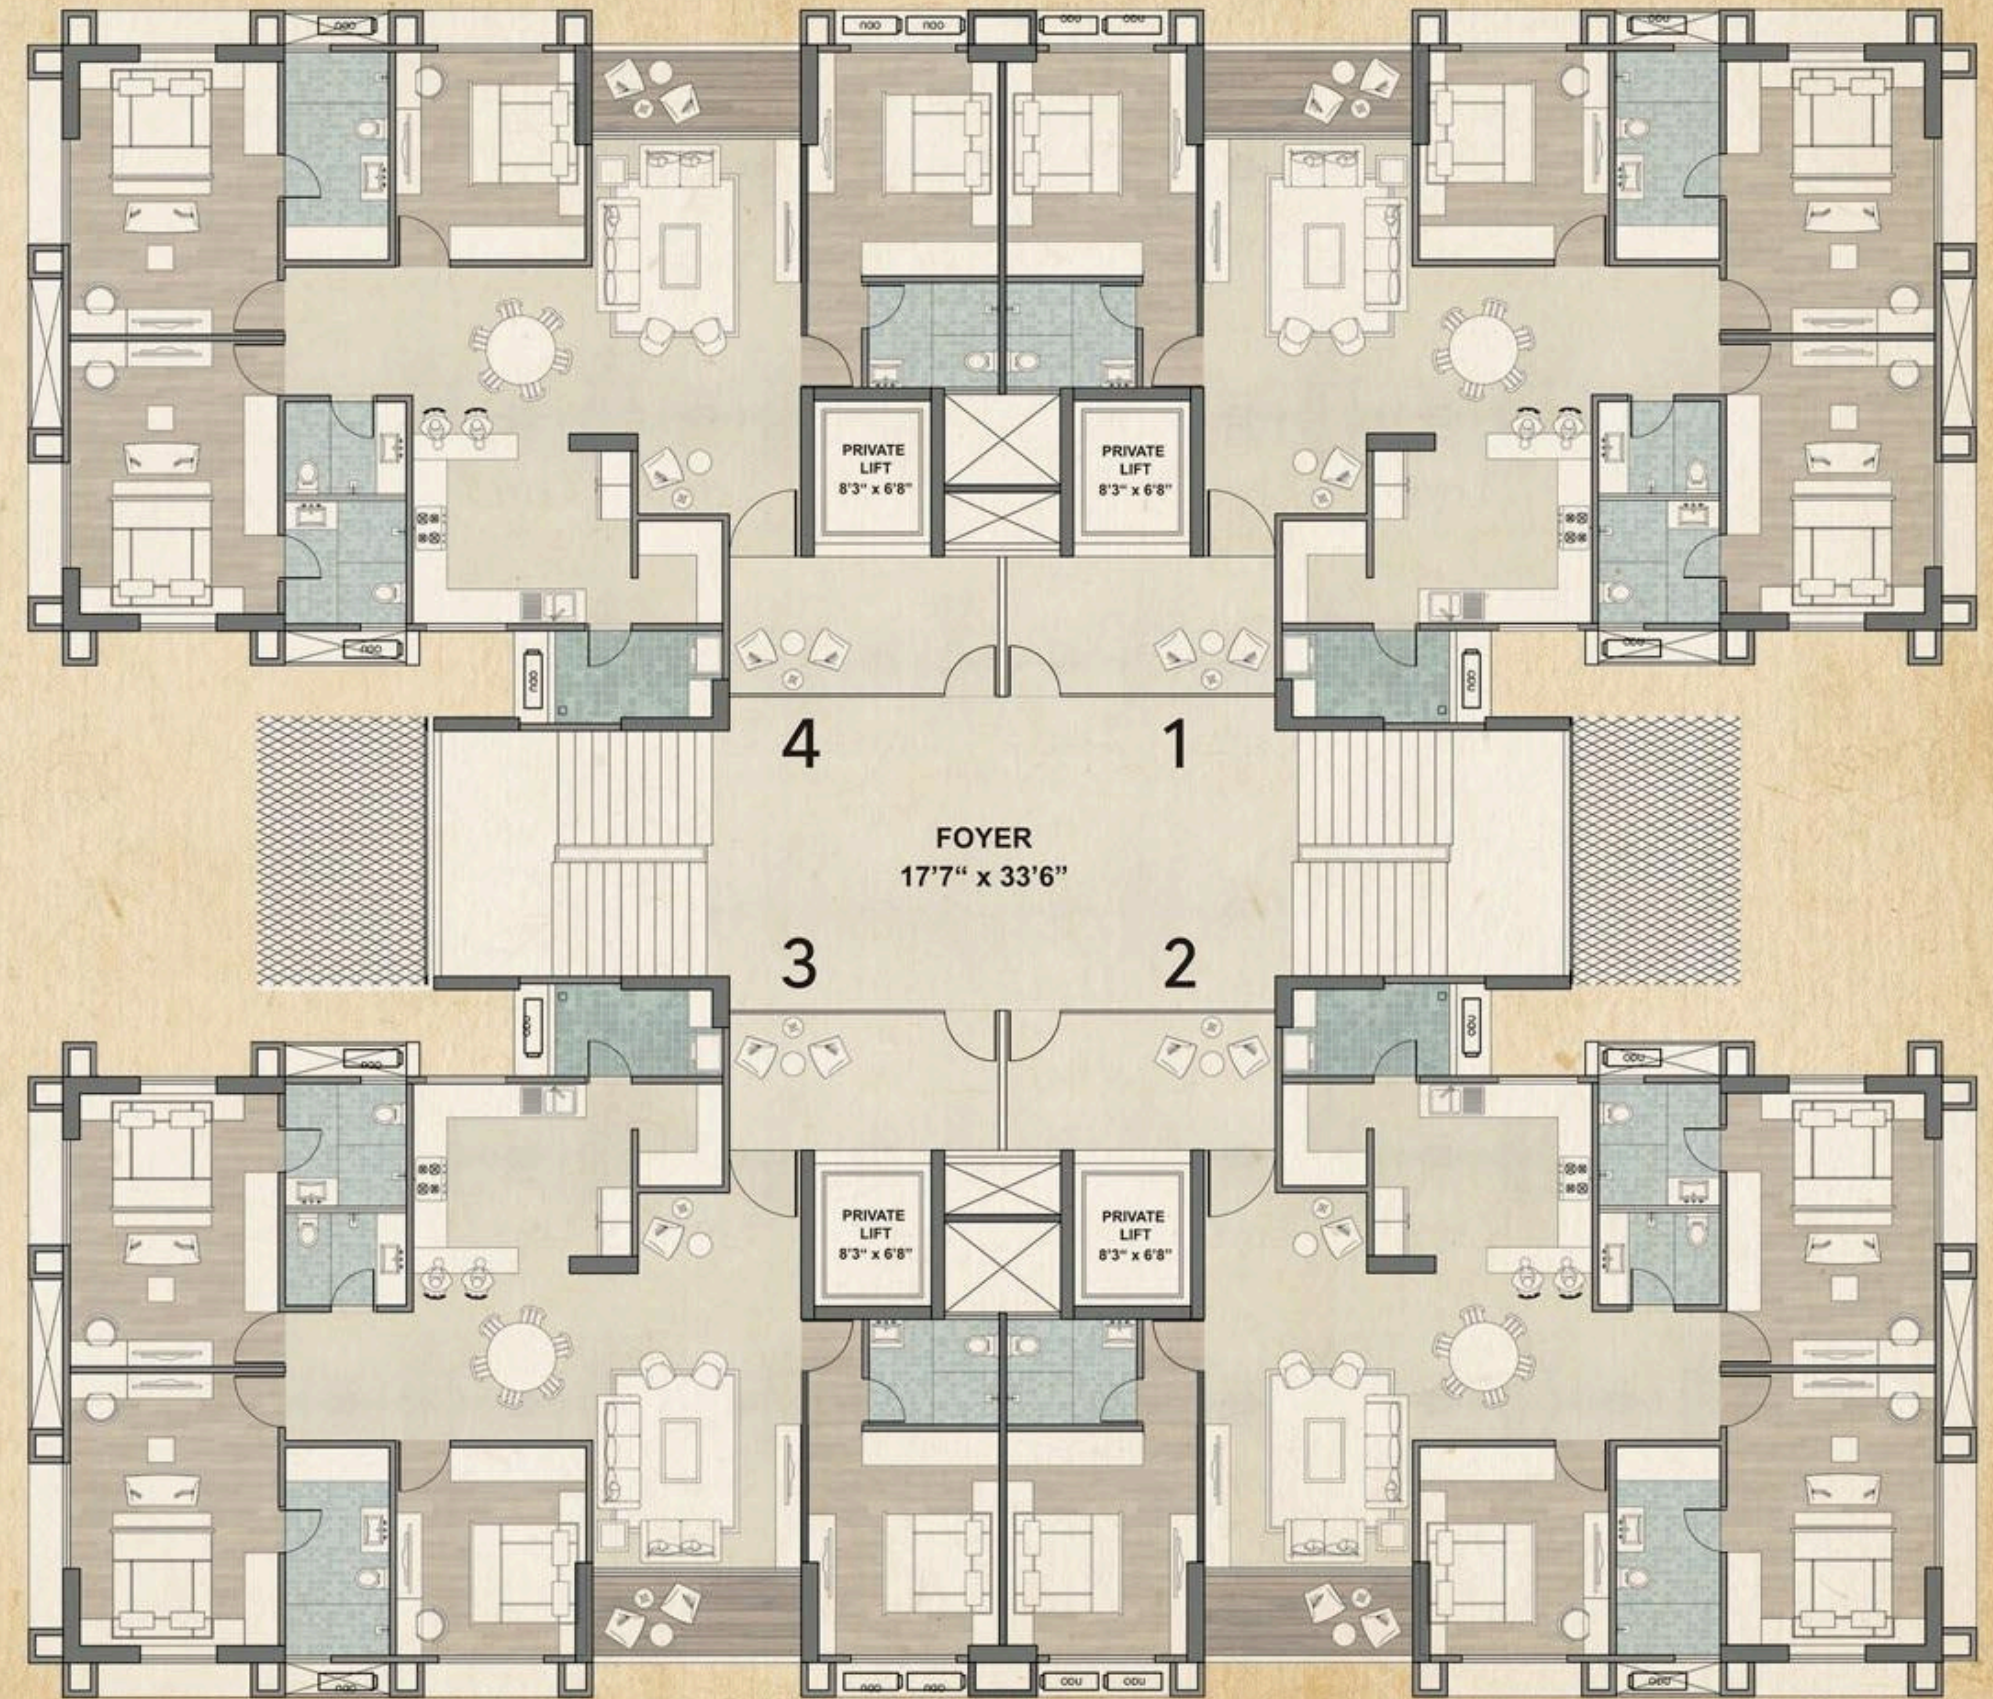

12 MT.

12 MT.

8 MT. WIDE ROAD

LAYOUT AND PLAN

3 BHK FLOOR PLAN (TOWER A & B)

3 BHK FLOOR PLAN (TOWER C & D)

A Happy Family Home

3 BHK TYPE A

3 BHK TYPE B

4 BHK UNIT PLAN

4 BHK FLOOR PLAN

(TOWERS - E, F & G)

Elegant Spaces for an
Exceptionally Opulent Lifestyle

4 BHK PENTHOUSE (TYPE A) (TOWERS- A, B, C & D)

LOWER LEVEL

UPPER LEVEL

4 BHK PENTHOUSE (TYPE B) (TOWERS- A, B, C & D)

5 BHK PENTHOUSE (TOWERS- E, F & G)

LOWER LEVEL

UPPER LEVEL

LIFE AT dharohar

VIEW OF NATURAL GREENS, INNER PEACE & THOUGHTS SERENE

POOLS WHISPER COOLNESS, FITNESS TAKES A DIP