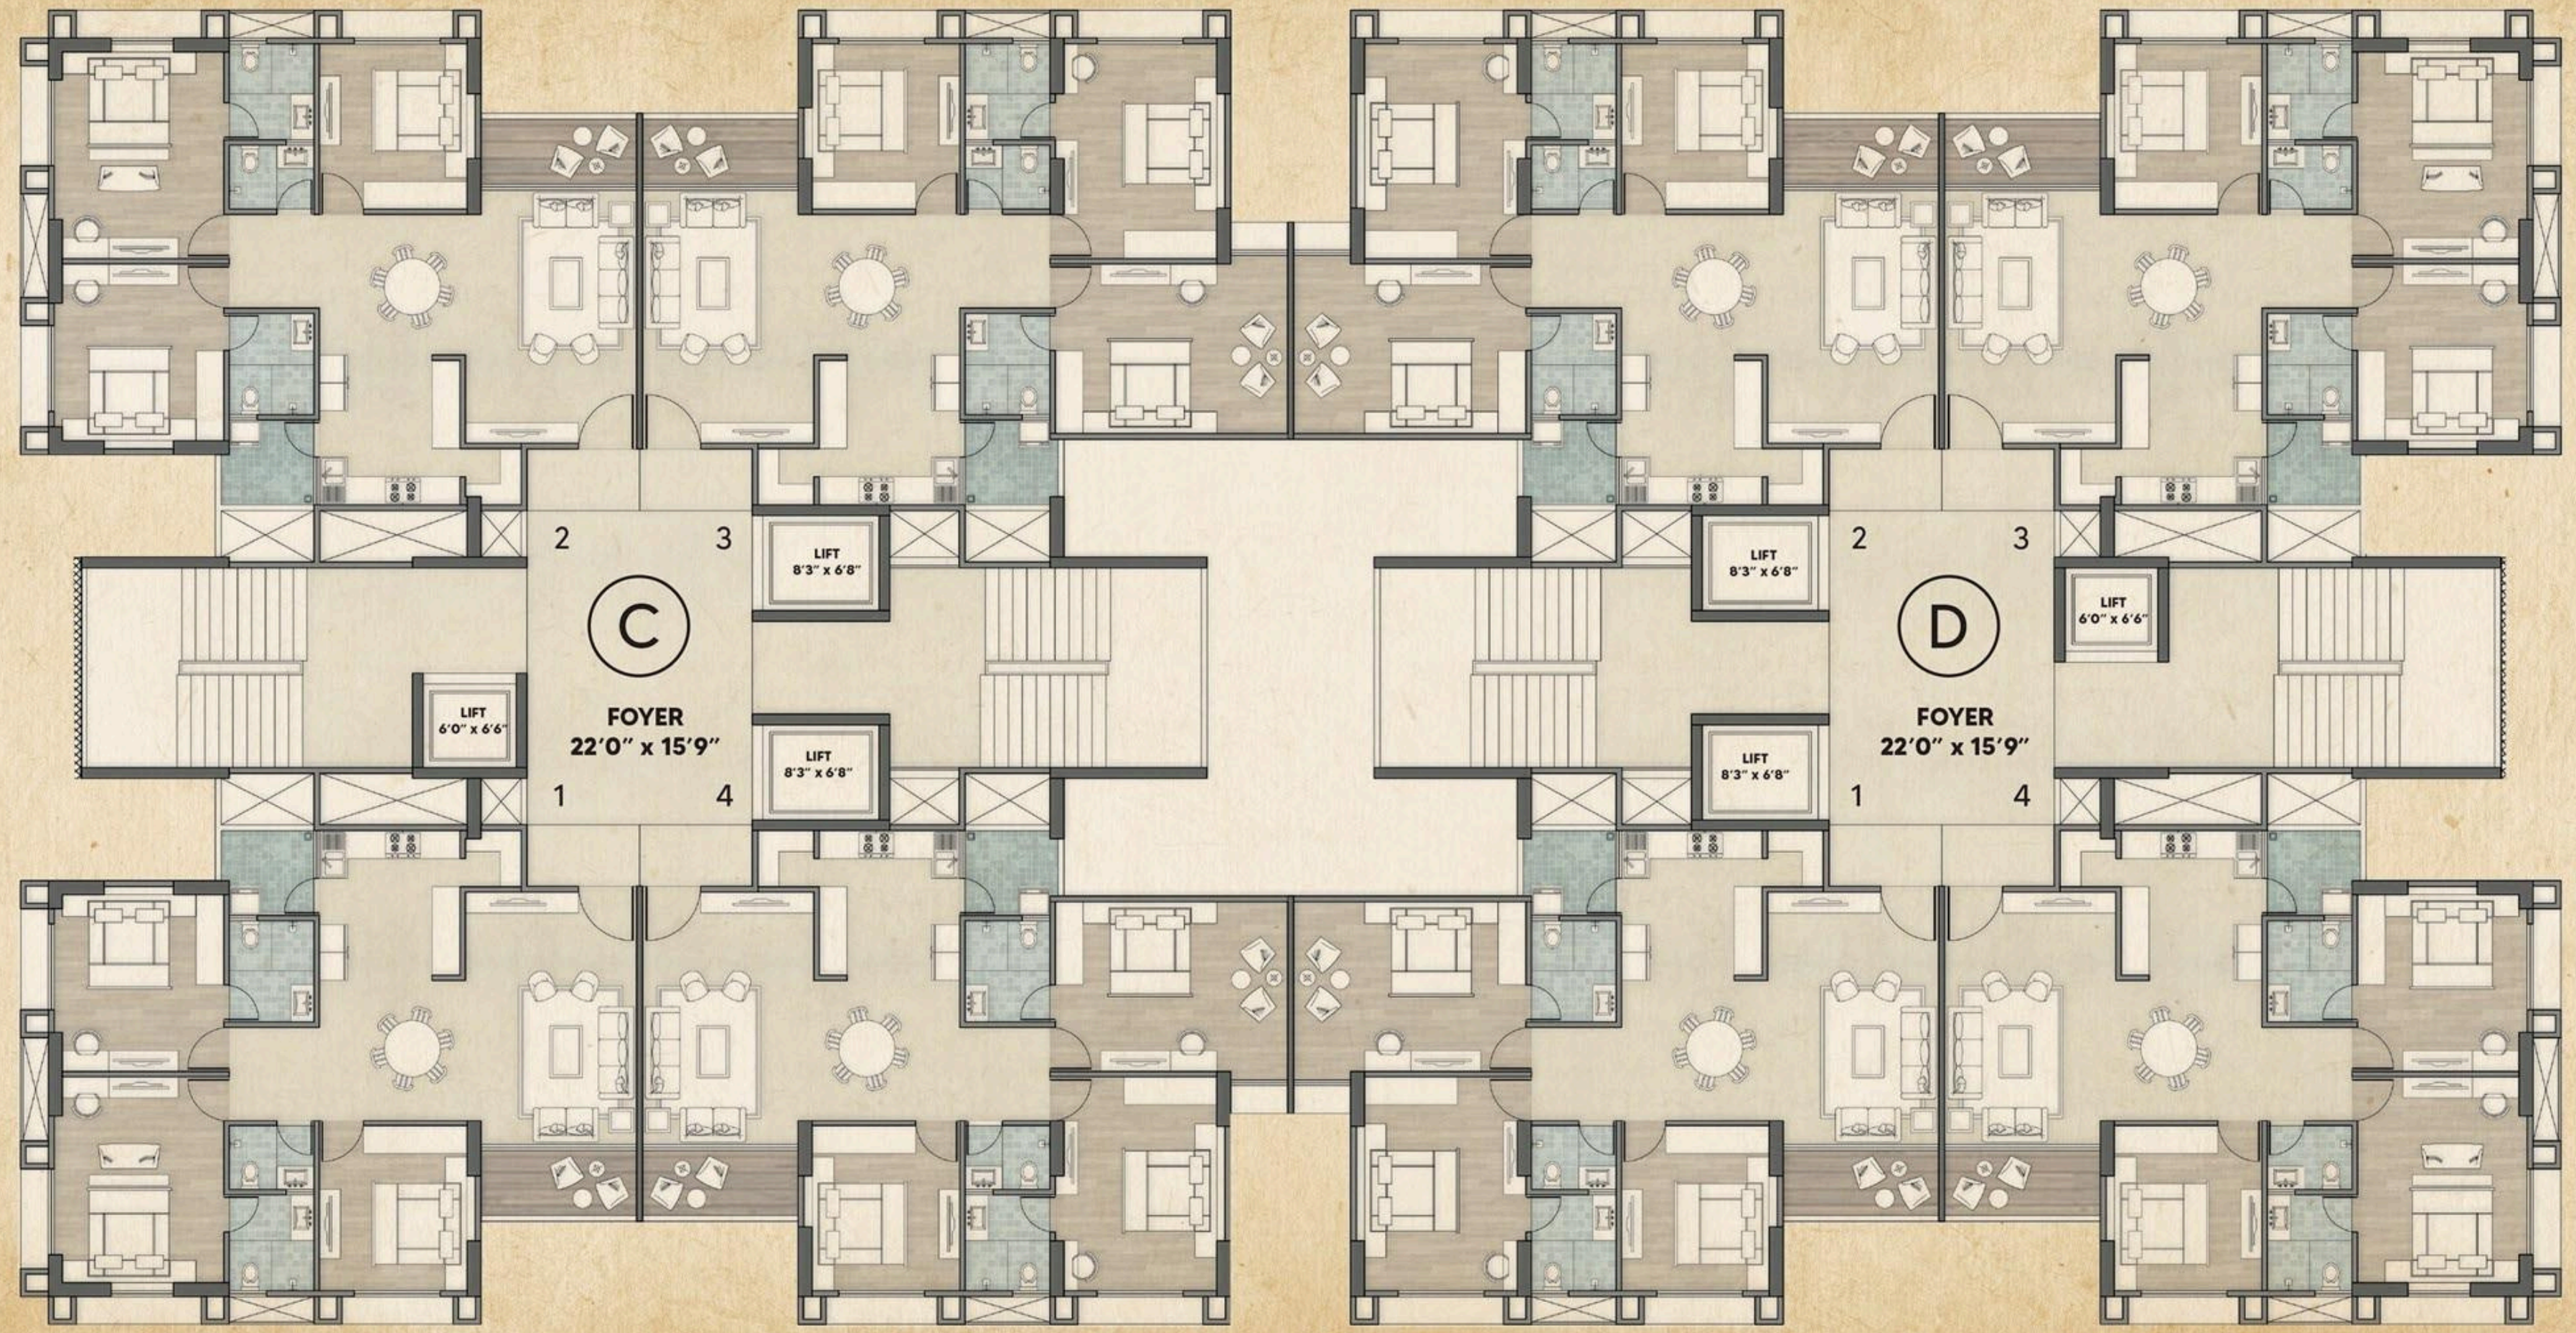

वंशारोहण
संस्कृति की...

LIFE AT dharohar

FOUR WALLS SING AS SUNLIGHT POURS IN

ECHOES OF JOY AND LAUGHTER PAINT THE HOME

SPOONFUL OF WARMTH, STORIES SHARED ON PLATES

COFFEE'S WARMTH, SKY'S WIDE SHOW

OPEN ON ALL SIDES

12 MT.

12 MT.

8 MT. WIDE ROAD

LAYOUT AND PLAN

3 BHK FLOOR PLAN (TOWER A & B)

3 BHK FLOOR PLAN (TOWER C & D)

A Happy Family Home

3 BHK TYPE A

3 BHK TYPE B

4 BHK UNIT PLAN

4 BHK FLOOR PLAN

(TOWERS - E, F & G)

Elegant Spaces for an
Exceptionally Opulent Lifestyle

4 BHK PENTHOUSE (TYPE A) (TOWERS- A, B, C & D)

LOWER LEVEL

UPPER LEVEL

4 BHK PENTHOUSE (TYPE B) (TOWERS- A, B, C & D)

5 BHK PENTHOUSE (TOWERS- E, F & G)

LOWER LEVEL

UPPER LEVEL

LIFE AT dharohar

VIEW OF NATURAL GREENS, INNER PEACE & THOUGHTS SERENE

POOLS WHISPER COOLNESS, FITNESS TAKES A DIP