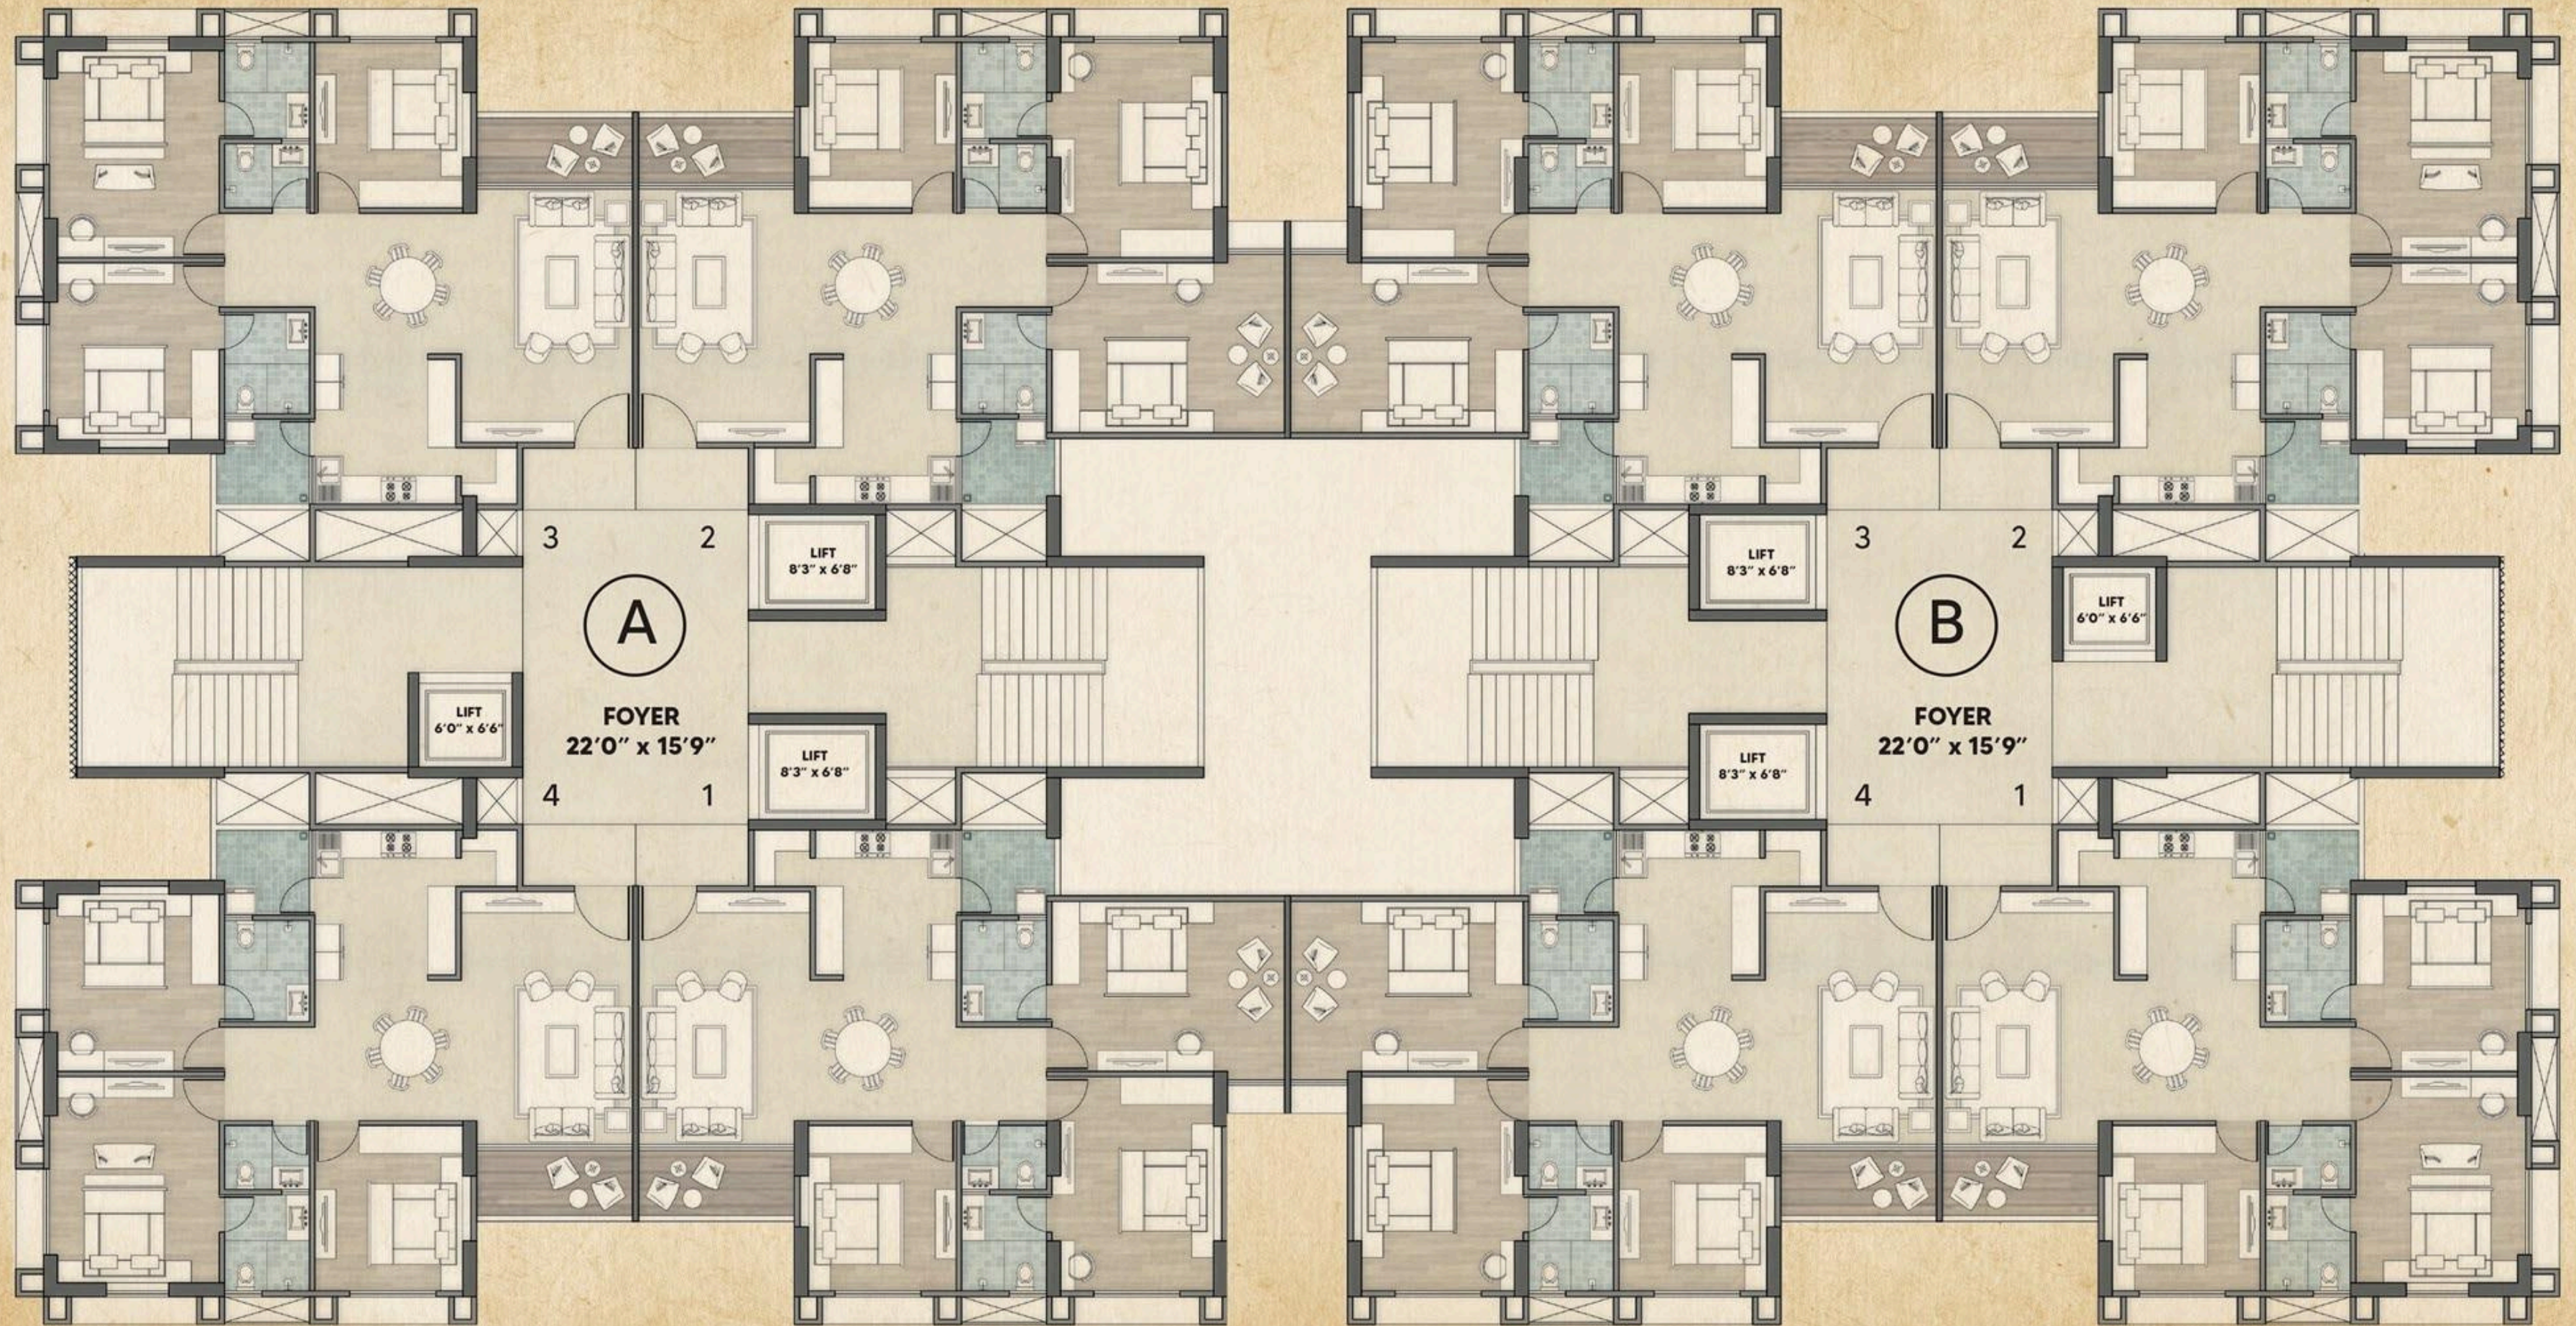

वंशारोहण
संस्कृति की...

LIFE AT dharohar

FOUR WALLS SING AS SUNLIGHT POURS IN

ECHOES OF JOY AND LAUGHTER PAINT THE HOME

SPOONFUL OF WARMTH, STORIES SHARED ON PLATES

COFFEE'S WARMTH, SKY'S WIDE SHOW

OPEN ON ALL SIDES

NATURAL LIGHT & BREEZE

30 MT. T.P.S. ROAD

8 MT. WIDE ROAD

12 MT.

8 MT. WIDE ROAD

C.O.P.-01
1155 sq.mt.

C.O.P.-02
398 sq.mt.

6 MT. WIDE ROAD

12 MT.

12 MT.

8 MT. WIDE ROAD

LAYOUT AND PLAN

3 BHK FLOOR PLAN (TOWER A & B)

3 BHK FLOOR PLAN (TOWER C & D)

A Happy Family Home

3 BHK TYPE A

3 BHK TYPE B

4 BHK UNIT PLAN

4 BHK FLOOR PLAN

(TOWERS - E, F & G)

Elegant Spaces for an
Exceptionally Opulent Lifestyle

4 BHK PENTHOUSE (TYPE A) (TOWERS- A, B, C & D)

LOWER LEVEL

UPPER LEVEL