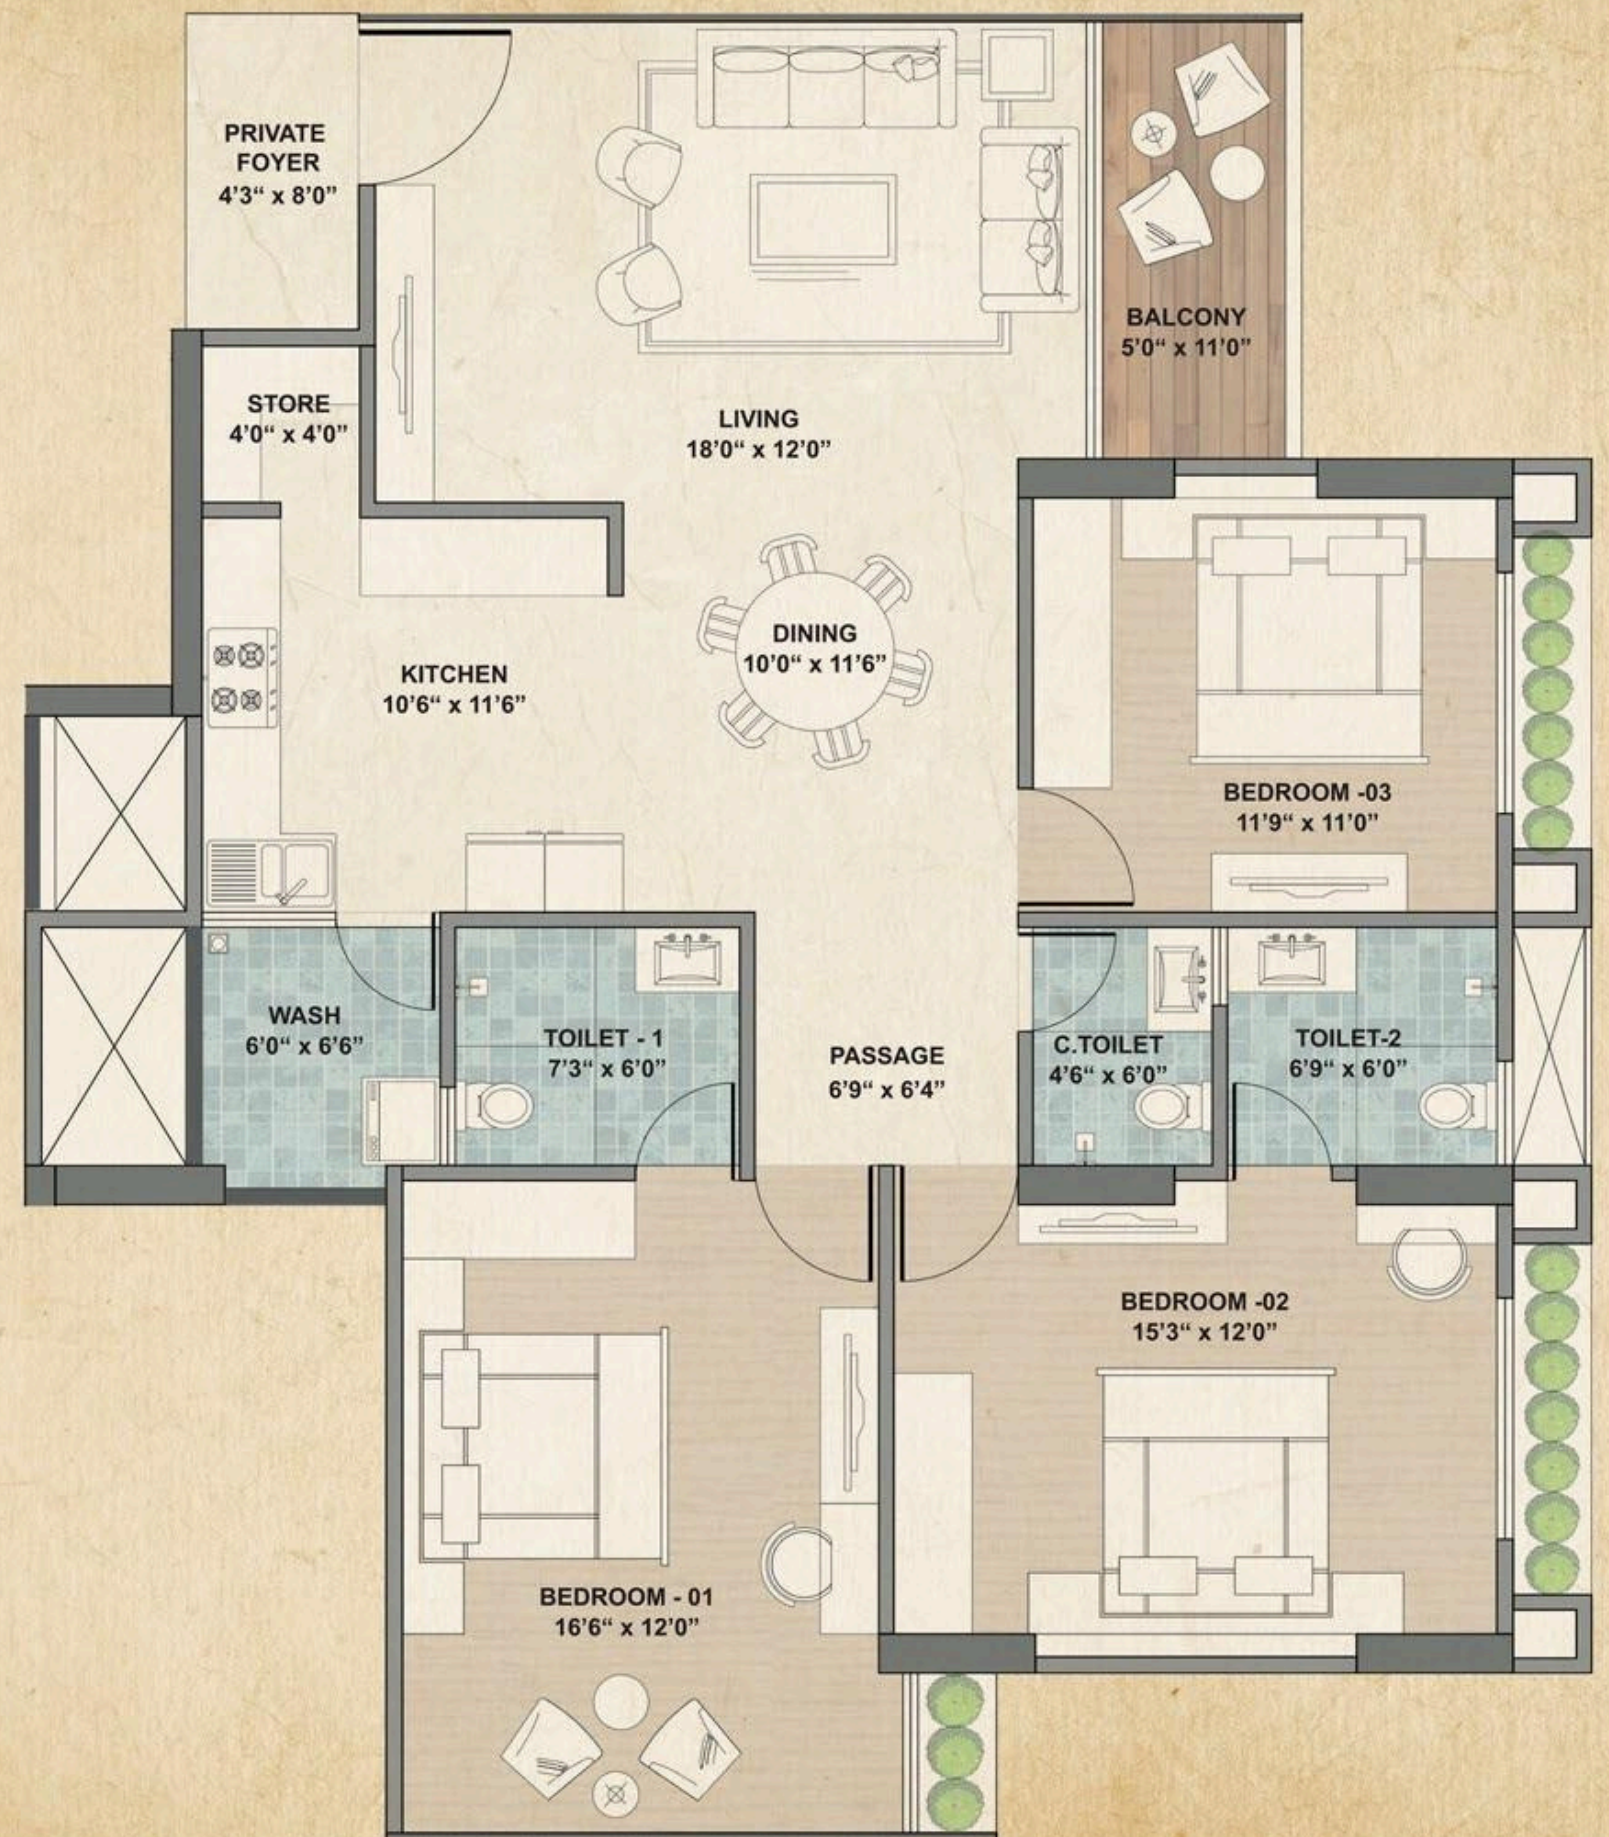

NATURAL LIGHT & BREEZE

30 MT. T.P.S. ROAD

8 MT. WIDE ROAD

12 MT.

8 MT. WIDE ROAD

C.O.P.-01
1155 sq.mt.

C.O.P.-02
398 sq.mt.

6 MT. WIDE ROAD

12 MT.

12 MT.

8 MT. WIDE ROAD

LAYOUT AND PLAN

3 BHK FLOOR PLAN (TOWER A & B)

3 BHK FLOOR PLAN (TOWER C & D)

A Happy Family Home

3 BHK TYPE A

3 BHK TYPE B

4 BHK UNIT PLAN

4 BHK FLOOR PLAN

(TOWERS - E, F & G)

Elegant Spaces for an
Exceptionally Opulent Lifestyle

4 BHK PENTHOUSE (TYPE A) (TOWERS- A, B, C & D)

LOWER LEVEL

UPPER LEVEL

4 BHK PENTHOUSE (TYPE B) (TOWERS- A, B, C & D)

5 BHK PENTHOUSE (TOWERS- E, F & G)

LOWER LEVEL

UPPER LEVEL

LIFE AT dharohar

VIEW OF NATURAL GREENS, INNER PEACE & THOUGHTS SERENE

POOLS WHISPER COOLNESS, FITNESS TAKES A DIP