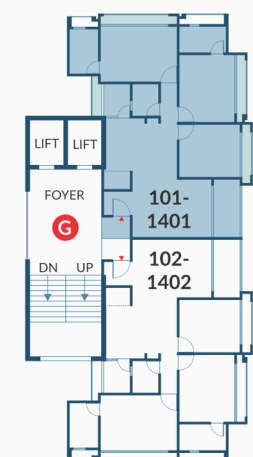

3 BHK UNIT
BLOCK : G