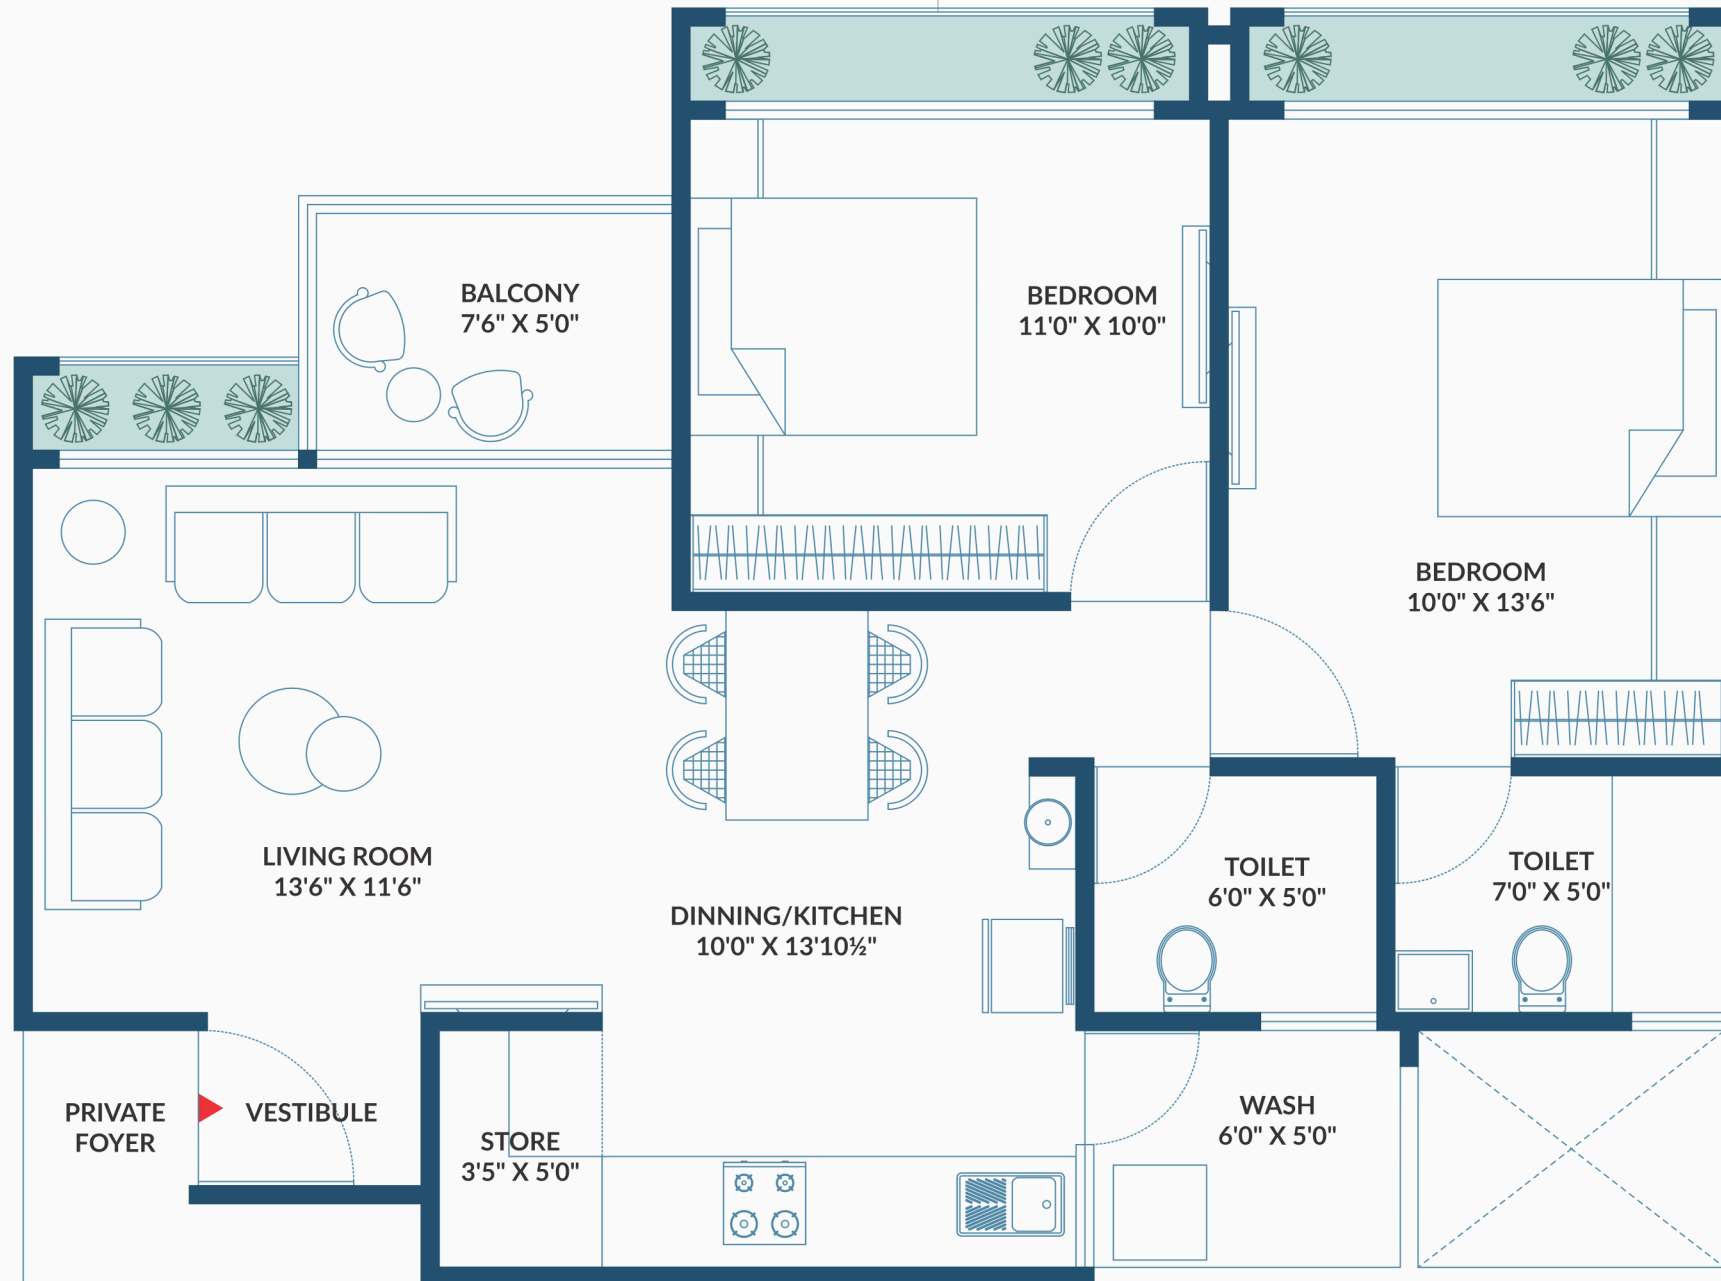

2 BHK UNIT
BLOCK - C, D, E, F