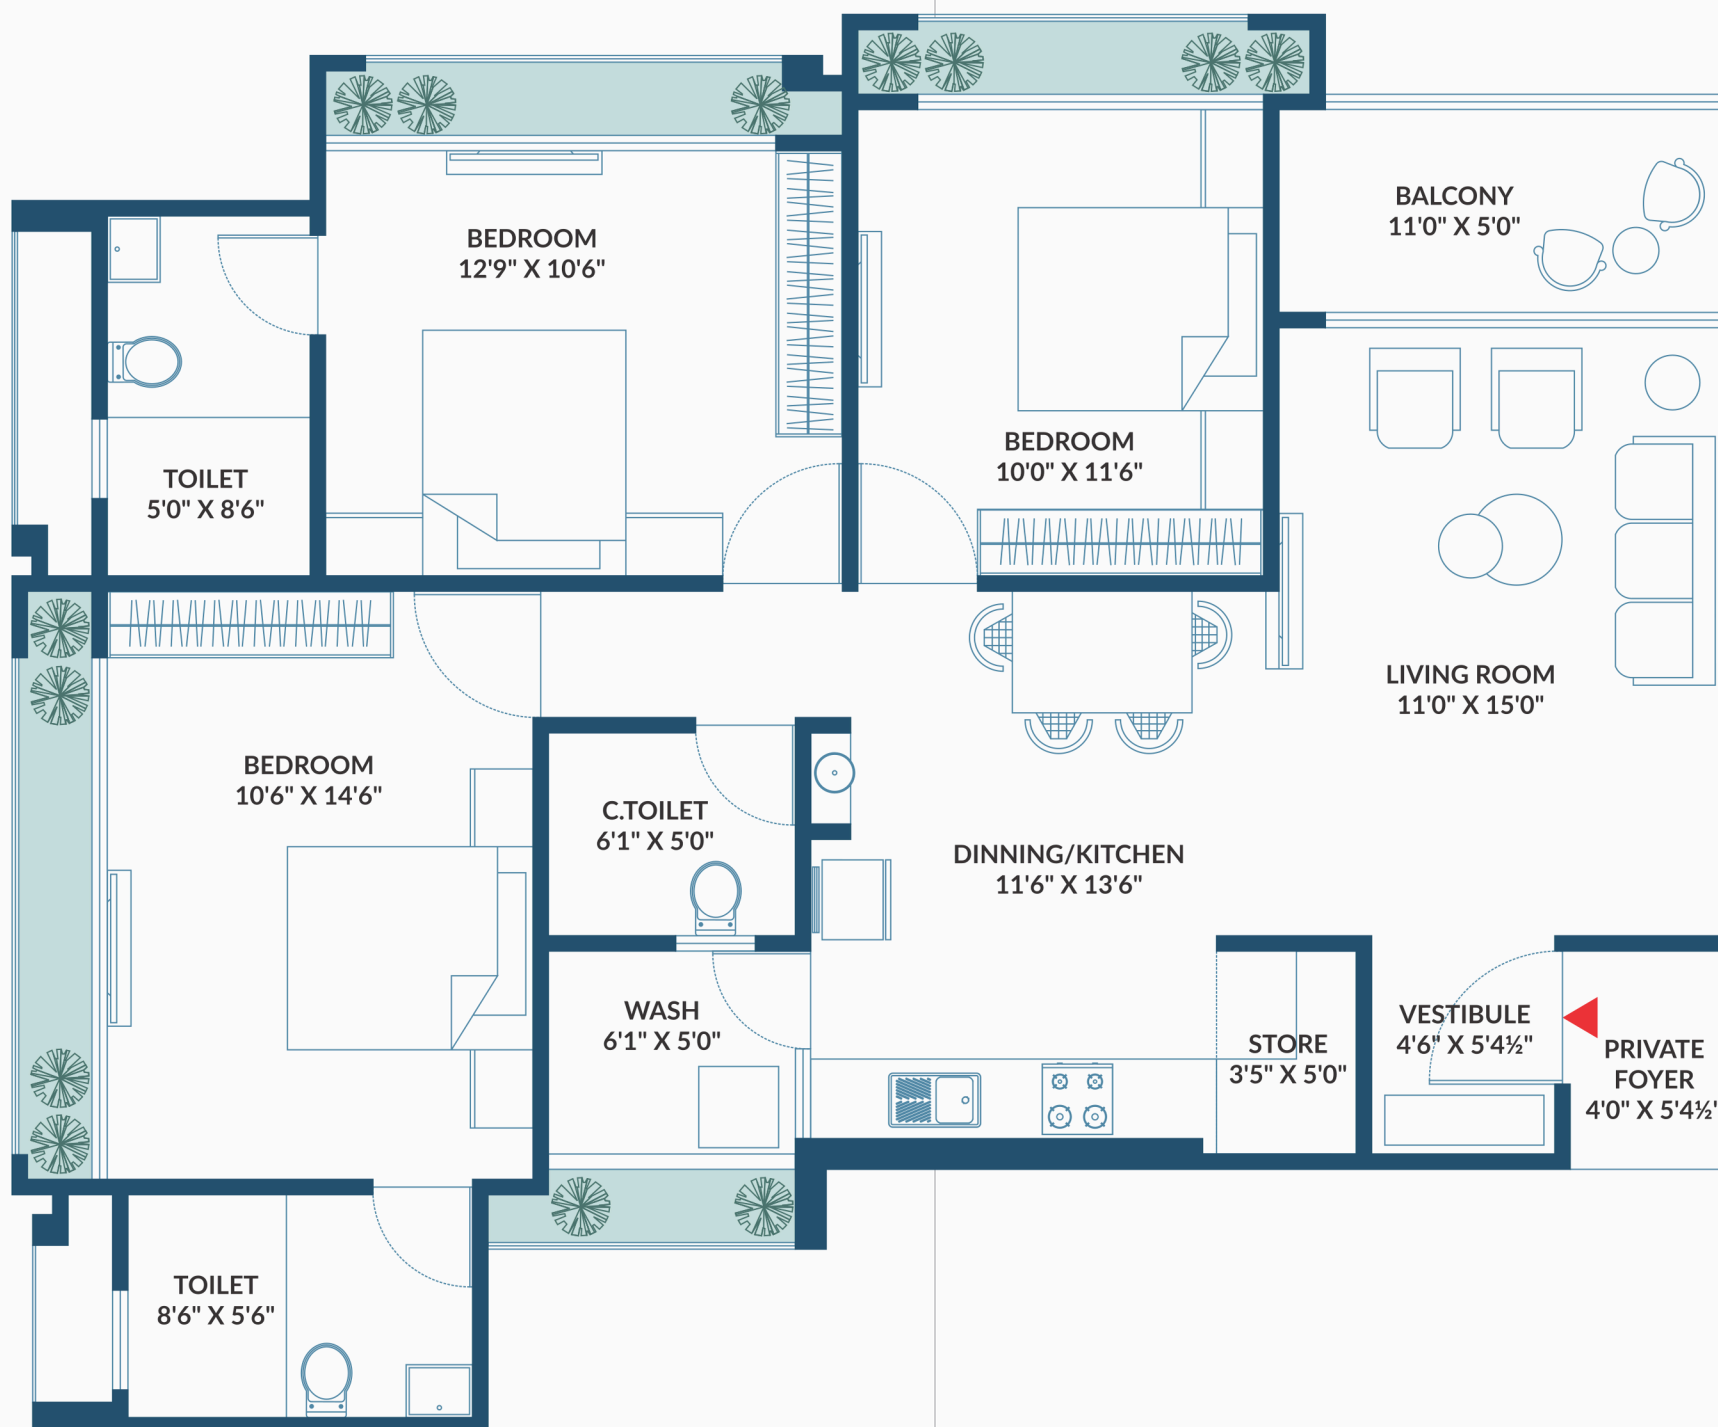

TERRACE

- Tile / China mosaic in terrace area with water proofing.

SOLAR PANEL SYSTEM

- For common facilities.

2 BHK UNIT
BLOCK - C, D, E, F

3 BHK UNIT TYPE - I
BLOCK : A, B

3 BHK UNIT TYPE - II
BLOCK : A, B

3 BHK UNIT
BLOCK : G

Artist's impression.

SPACES OF PLEASANT ENVIRONS
LIVING ROOM
ENHANCED INDULGENCE

INDULGE IN THE SPACIOUSNESS AND SOPHISTICATED CHARM OF OUR CONTEMPORARY LIVING ROOM, WHERE A SEAMLESS FUSION OF MODERN AESTHETICS CREATES A CAPTIVATING AMBIANCE.