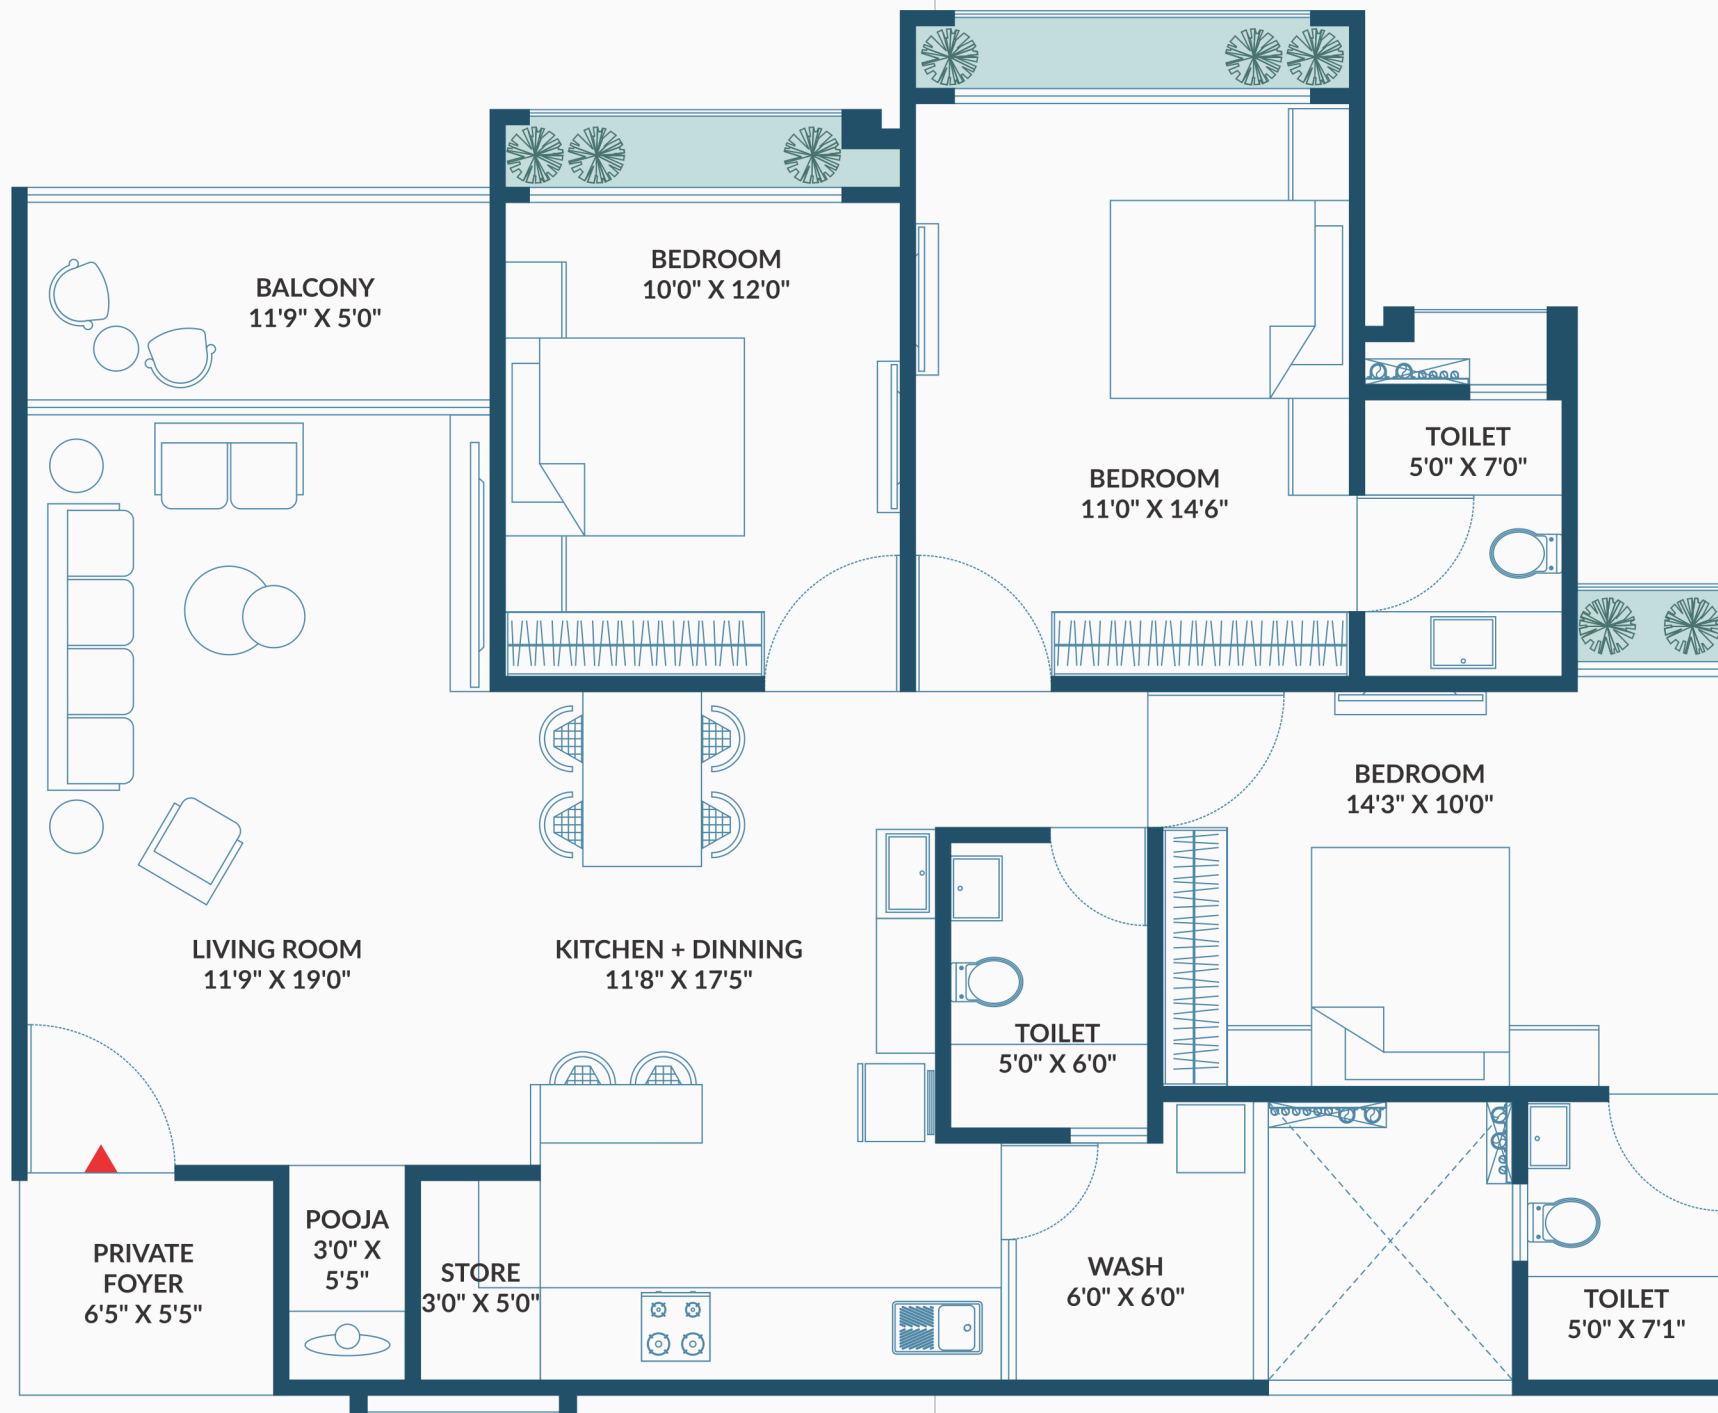

TERRACE

- Tile / China mosaic in terrace area with water proofing.

SOLAR PANEL SYSTEM

- For common facilities.

2 BHK UNIT
BLOCK - C, D, E, F

3 BHK UNIT TYPE - I
BLOCK : A, B

3 BHK UNIT TYPE - II
BLOCK : A, B

3 BHK UNIT
BLOCK : G

Artist's impression.

SPACES OF PLEASANT ENVIRONS
LIVING ROOM
ENHANCED INDULGENCE

INDULGE IN THE SPACIOUSNESS AND SOPHISTICATED CHARM OF OUR CONTEMPORARY LIVING ROOM, WHERE A SEAMLESS FUSION OF MODERN AESTHETICS CREATES A CAPTIVATING AMBIANCE.