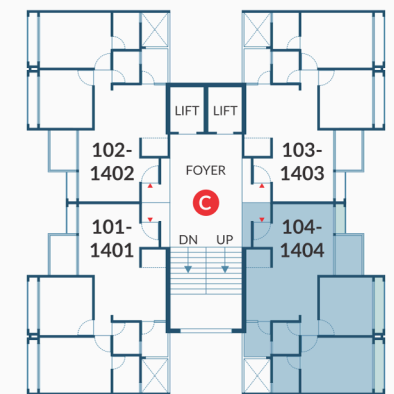

TERRACE

- Tile / China mosaic in terrace area with water proofing.

SOLAR PANEL SYSTEM

- For common facilities.

2 BHK UNIT
BLOCK - C, D, E, F

3 BHK UNIT TYPE - I
BLOCK : A, B

3 BHK UNIT TYPE - II
BLOCK : A, B