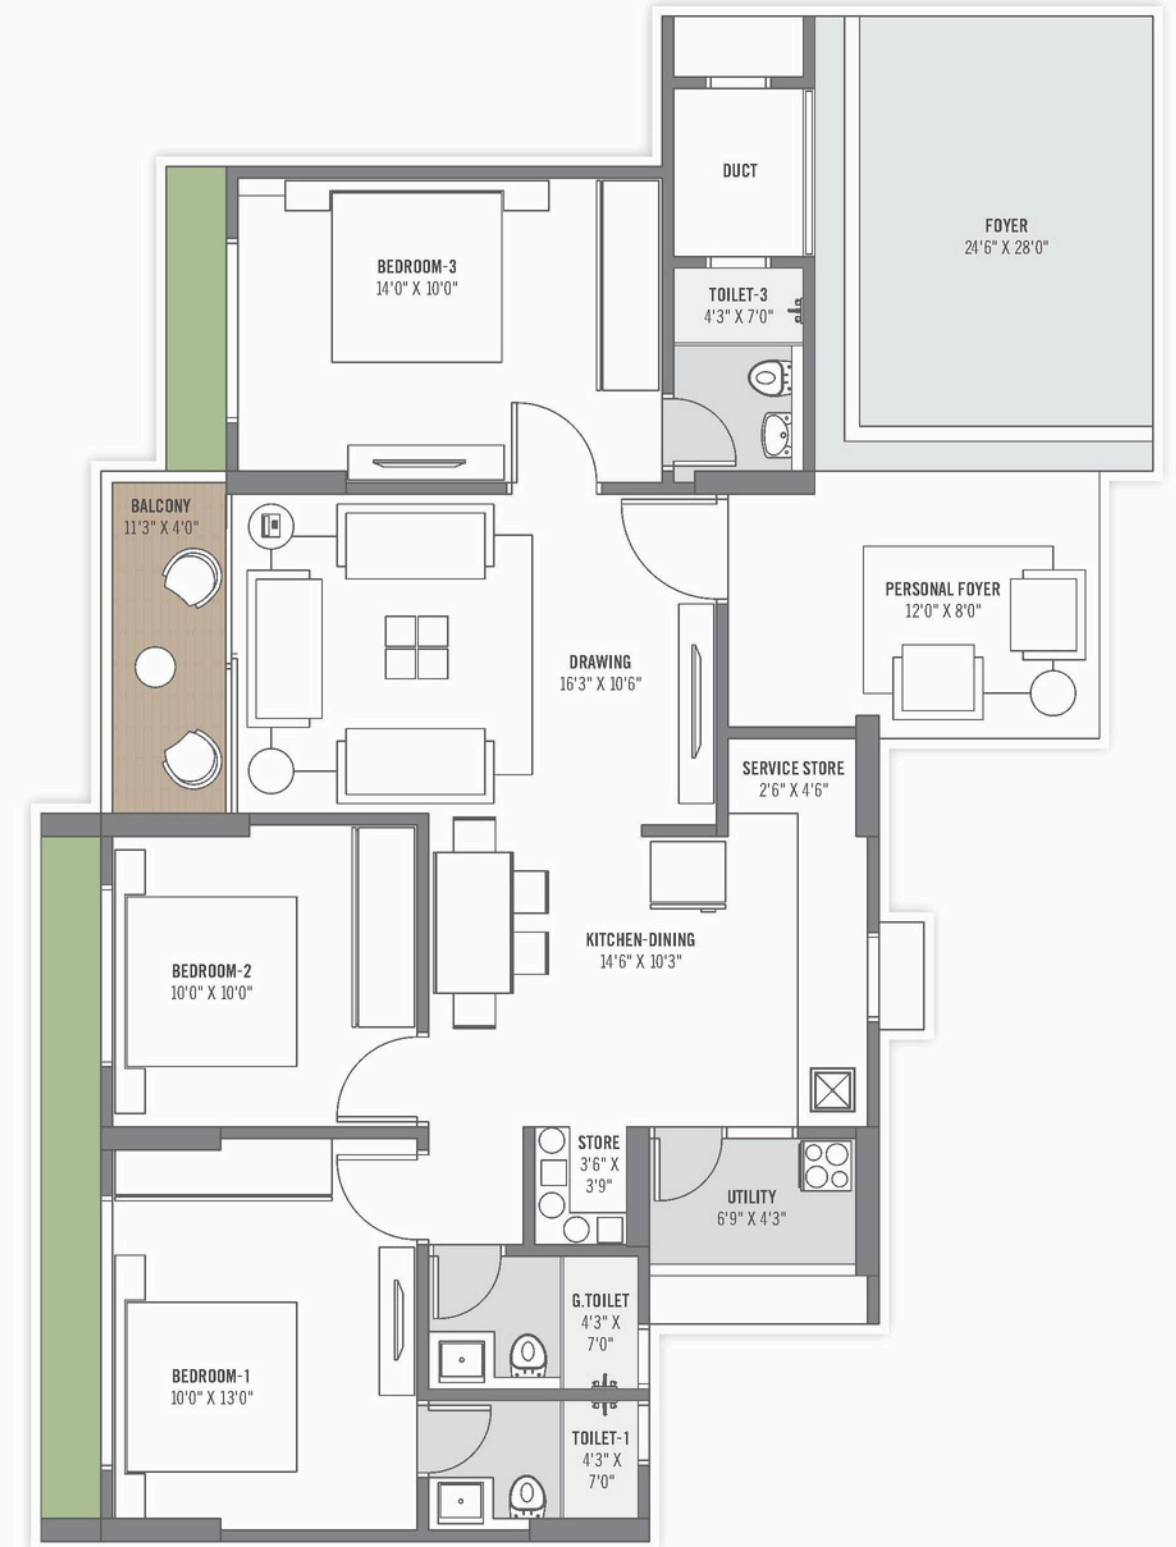

An abode where you find the sense
of extent and eternal happiness.

Heritage of **Vastness**
◆ ◆ ◆
At SIGNATURE INFINITY feel the vastness and see the open view from all apartments.

GROUND FLOOR PLAN

30.0 MT WIDE T.P.S. ROAD

FIRST FLOOR PLAN

TYPICAL FLOOR PLAN

PENTHOUSE FLOOR PLAN

3 BHK
UNIT PLAN

BLOCK A

3 BHK
UNIT PLAN

BLOCK B & C

Heritage of **Natural living**

The light, the energy, ambience and the freshness
SIGNATURE INFINITY is Designed for natural living

AMENITIES

CHILDREN
PLAY AREA

SOCIETY OFFICE

LUSH GREEN
GARDEN

PLEASANT SITTING
WITH SWING

PICKUP & DROP
OFF ZONE

GAZEBO

DECORATIVE
ENTRANCE FOYER

MOTHER'S
HANG OUT

ENTRANCE GATE

SECURITY CABIN

CCTV CAMERA

PARKING

HIGHSPEED
ELEVATOR