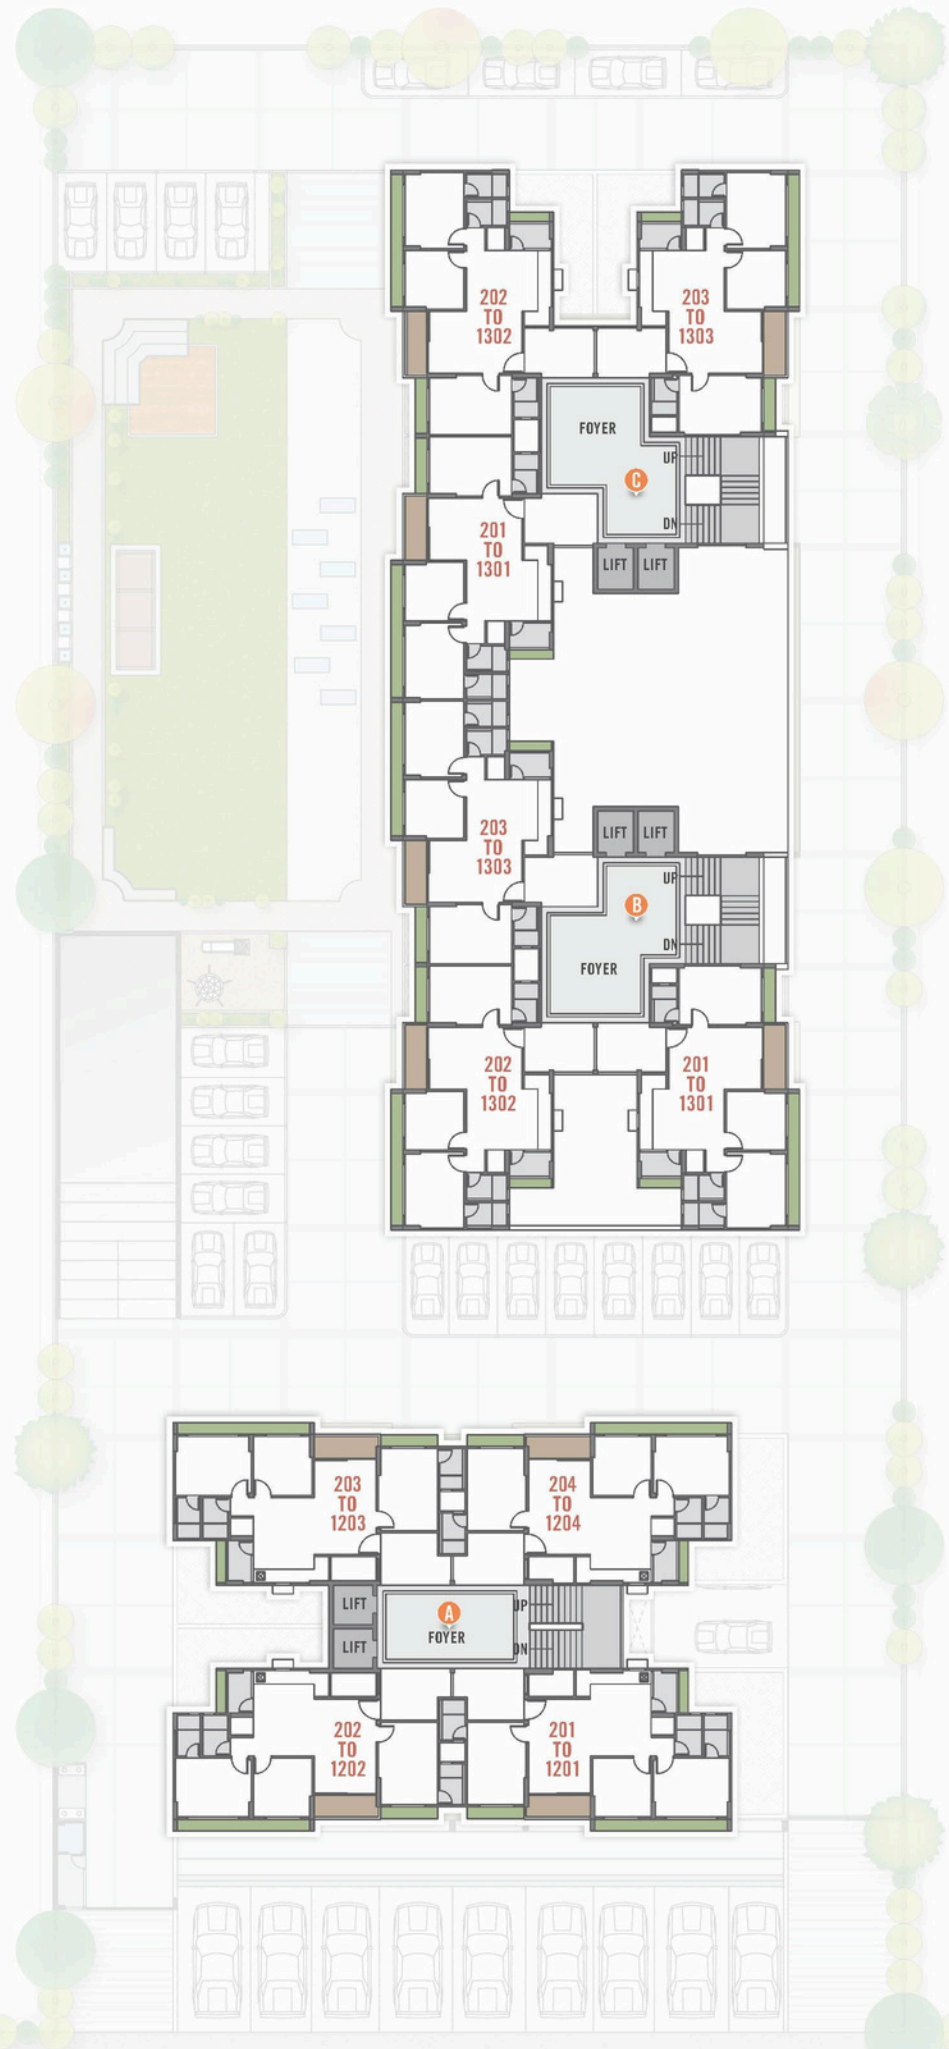

An abode where you find the sense
of extent and eternal happiness.

Heritage of **Vastness**
◆ ◆ ◆
At SIGNATURE INFINITY feel the vastness and see the open view from all apartments.

GROUND FLOOR PLAN

30.0 MT WIDE T.P.S. ROAD

FIRST FLOOR PLAN

TYPICAL FLOOR PLAN

PENTHOUSE FLOOR PLAN

3 BHK
UNIT PLAN

BLOCK A

3 BHK
UNIT PLAN

BLOCK B & C

Heritage of **Natural living**

GAZEBO

DECORATIVE
ENTRANCE FOYER

MOTHER'S
HANG OUT

ENTRANCE GATE

SECURITY CABIN

CCTV CAMERA

PARKING

HIGHSPEED
ELEVATOR