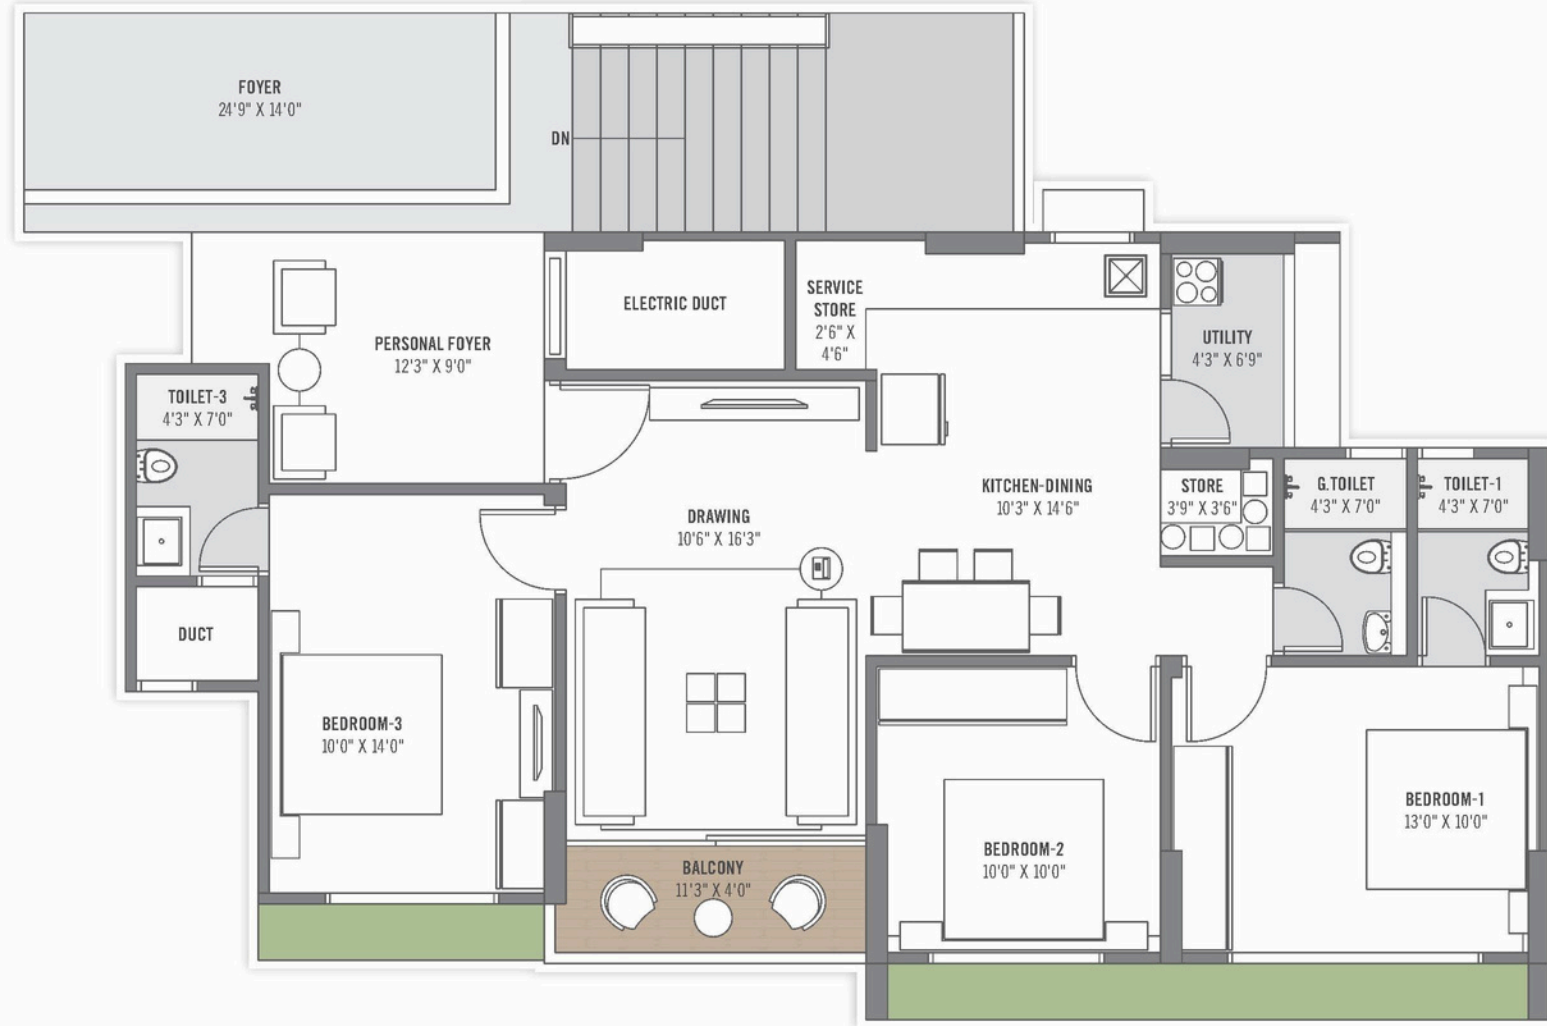

An abode where you find the sense
of extent and eternal happiness.

Heritage of **Vastness**
◆ ◆ ◆
At SIGNATURE INFINITY feel the vastness and see the open view from all apartments.

GROUND FLOOR PLAN

30.0 MT WIDE T.P.S. ROAD

FIRST FLOOR PLAN

TYPICAL FLOOR PLAN

PENTHOUSE FLOOR PLAN

3 BHK
UNIT PLAN

BLOCK A

3 BHK
UNIT PLAN

BLOCK B & C

Heritage of **Natural living**

The light, the energy, ambience and the freshness
SIGNATURE INFINITY is Designed for natural living

AMENITIES

CHILDREN
PLAY AREA

SOCIETY OFFICE

LUSH GREEN
GARDEN

PLEASANT SITTING
WITH SWING

PICKUP & DROP
OFF ZONE

GAZEBO

DECORATIVE
ENTRANCE FOYER

MOTHER'S
HANG OUT

ENTRANCE GATE

SECURITY CABIN

CCTV CAMERA

PARKING

HIGHSPEED
ELEVATOR