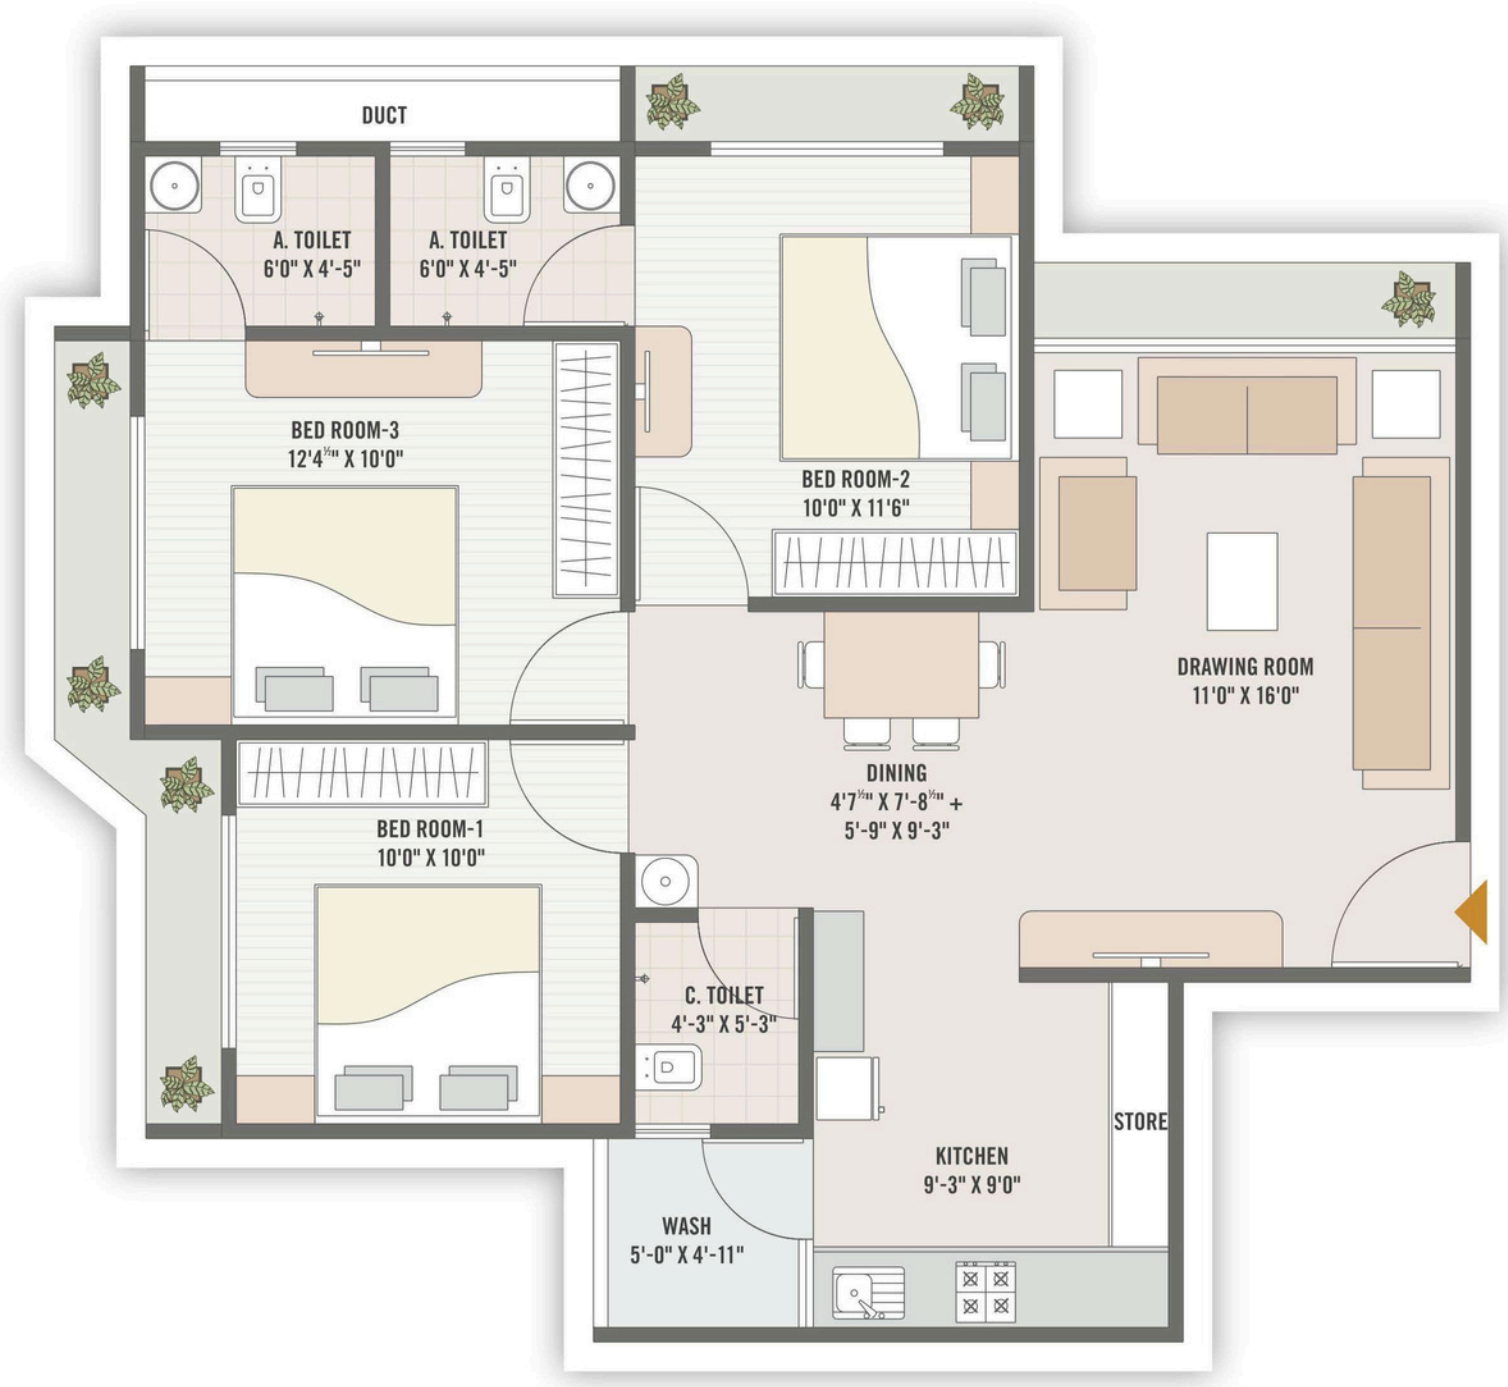

Enter & feel the world of lush greens with a splendid paradise of joy & silence.
Arise Vibrant makes you live perfect with harmony.

LAYOUT PLAN

LEGENDS

ENTRANCE	PLANTERS	LILY POOL	GAMES ROOM	LADIES TOILET	POOL SIDE DECK
SECURITY CABIN	PLAZA WITH SHADE TREE	PAVILION SEATING	FITNESS CENTRE	GENTS TOILET	OFFICE
WATER FEATURE	ART INSTALLATION	NET CRICKET	EVENT LOUNGE/HALL	CHILDREN PLAY AREA	LIBRARY
PATHWAY WITH TRELLIS	LAWN	FLOOR SCAPE	KITCHEN	SPLASH POOL	CHANGE ROOM & TOILET

1ST FLOOR PLAN

2ND TO 13TH FLOOR PLAN

NEW WAVE OF LIVING

Immersed in sunshine and encompassed with whistling winds!

14TH FLOOR PLAN

3

BHK
UNIT PLAN

TYPE-A

BLOCK - A,B,C,D

3

BHK
UNIT PLAN

TYPE-B

BLOCK - E & F

MORE THAN JUST LIVING

Embrace the perfect blend of grandeur and elegance
in your life style

AMENITIES

 ALLOTTED CAR PARKING	 REFUGEE AREA	 FIRE SAFETY	 CCTV CAMERA	 STREET LIGHT	 PIPED GAS	 SECURITY CABIN	 ENTRY - EXIT GATES
 GEYSER POINT IN BATHROOMS	 24 HRS WATER SUPPLY	 PREMIUM ELEVATORS	 DECORATIVE FOYER	 POWER BACK-UP FOR COMMON AREAS	 DOUBLE BASEMENT PARKING	 SOCIETY OFFICE	 SMART APP
 SOLAR SYSTEM FOR COMMON AREA	 WASTE WATER TREATMENT PLANT	 RAIN WATER HARVESTING	 DUAL PLUMBING	 ORGANIC WASTE COMPOST	 FRIENDLY DESIGNED FOR SENIOR CITIZEN & DISABLED	 COMMON ELECTRIC VEHICLE CHARGING POINT	 USE OF ENVIRONMENT FRIENDLY PRODUCTS
 STRETCHER LIFT	 COMMON WASHROOM WITH CHANGE ROOM	 TODDLER PLAY AREA	 AEROBICS AREA	 LIBRARY	 PLANTERS WITH LIGHTS	 CO-WORKING SPACE	 ART ROOM