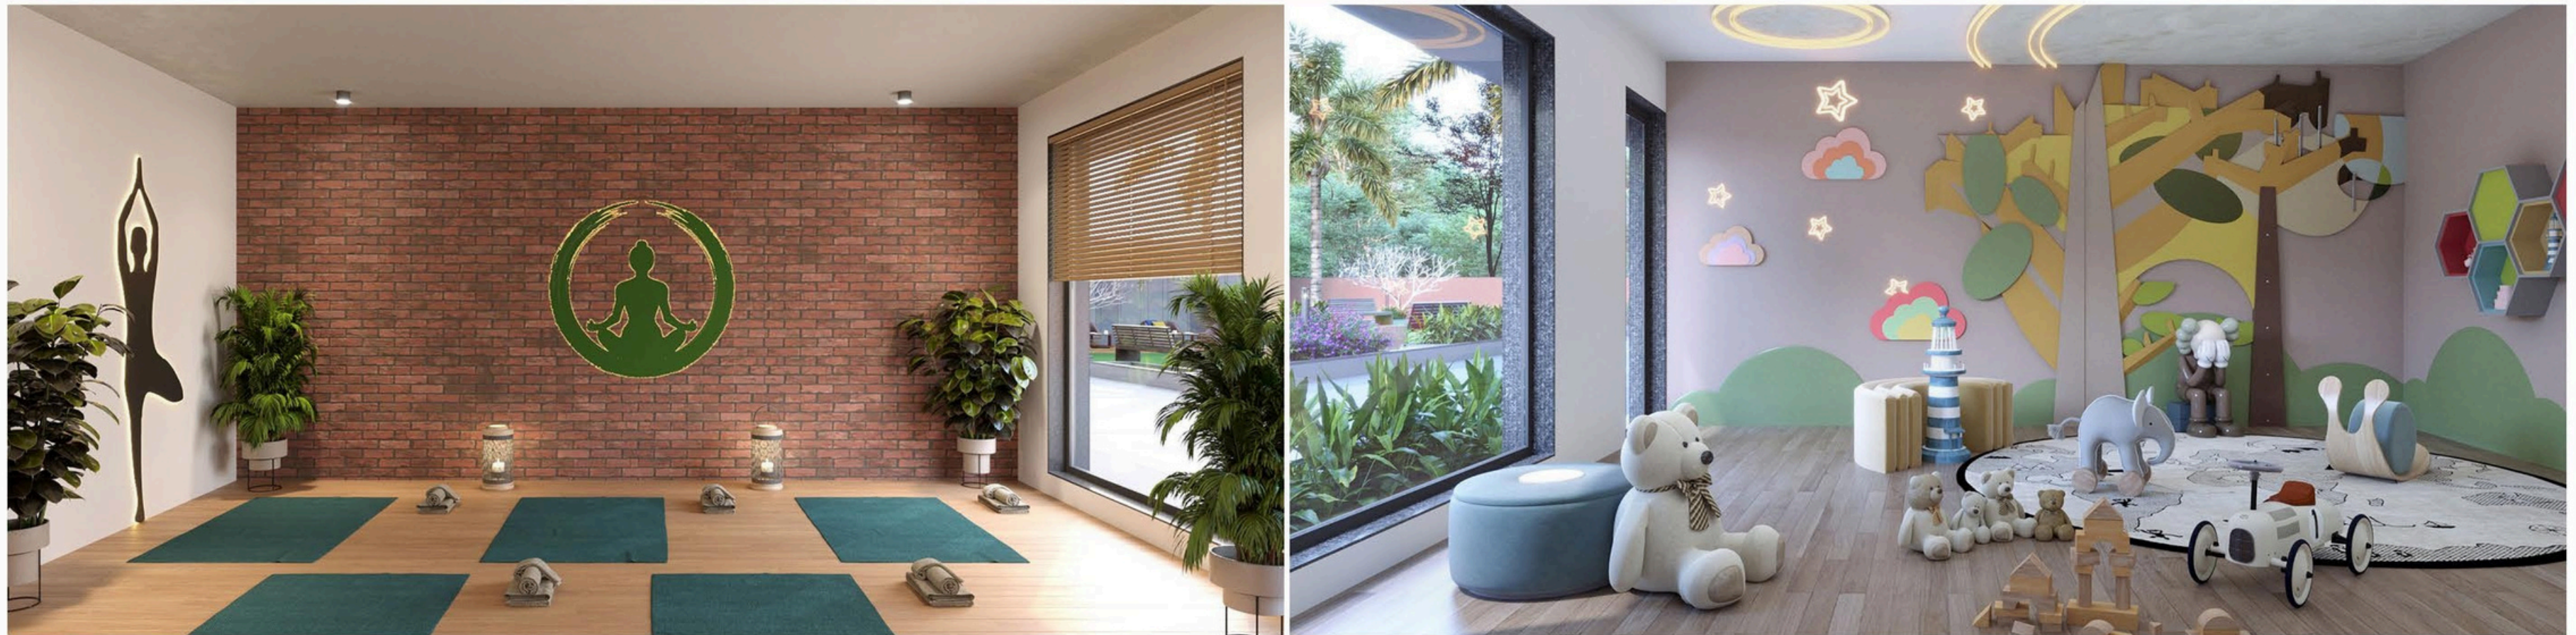

24 HRS WATER SUPPLY

JOGGING TRACK

INDOOR GAME ZONE

LOUNGE & LIBRARY

MEDITATION / YOGA DECK

20+ AMENITIES

Come to an
abode where flora and
FAUNA NESTLE

It is one of a kind stay where nature come together to
give you only the super lifestyle.