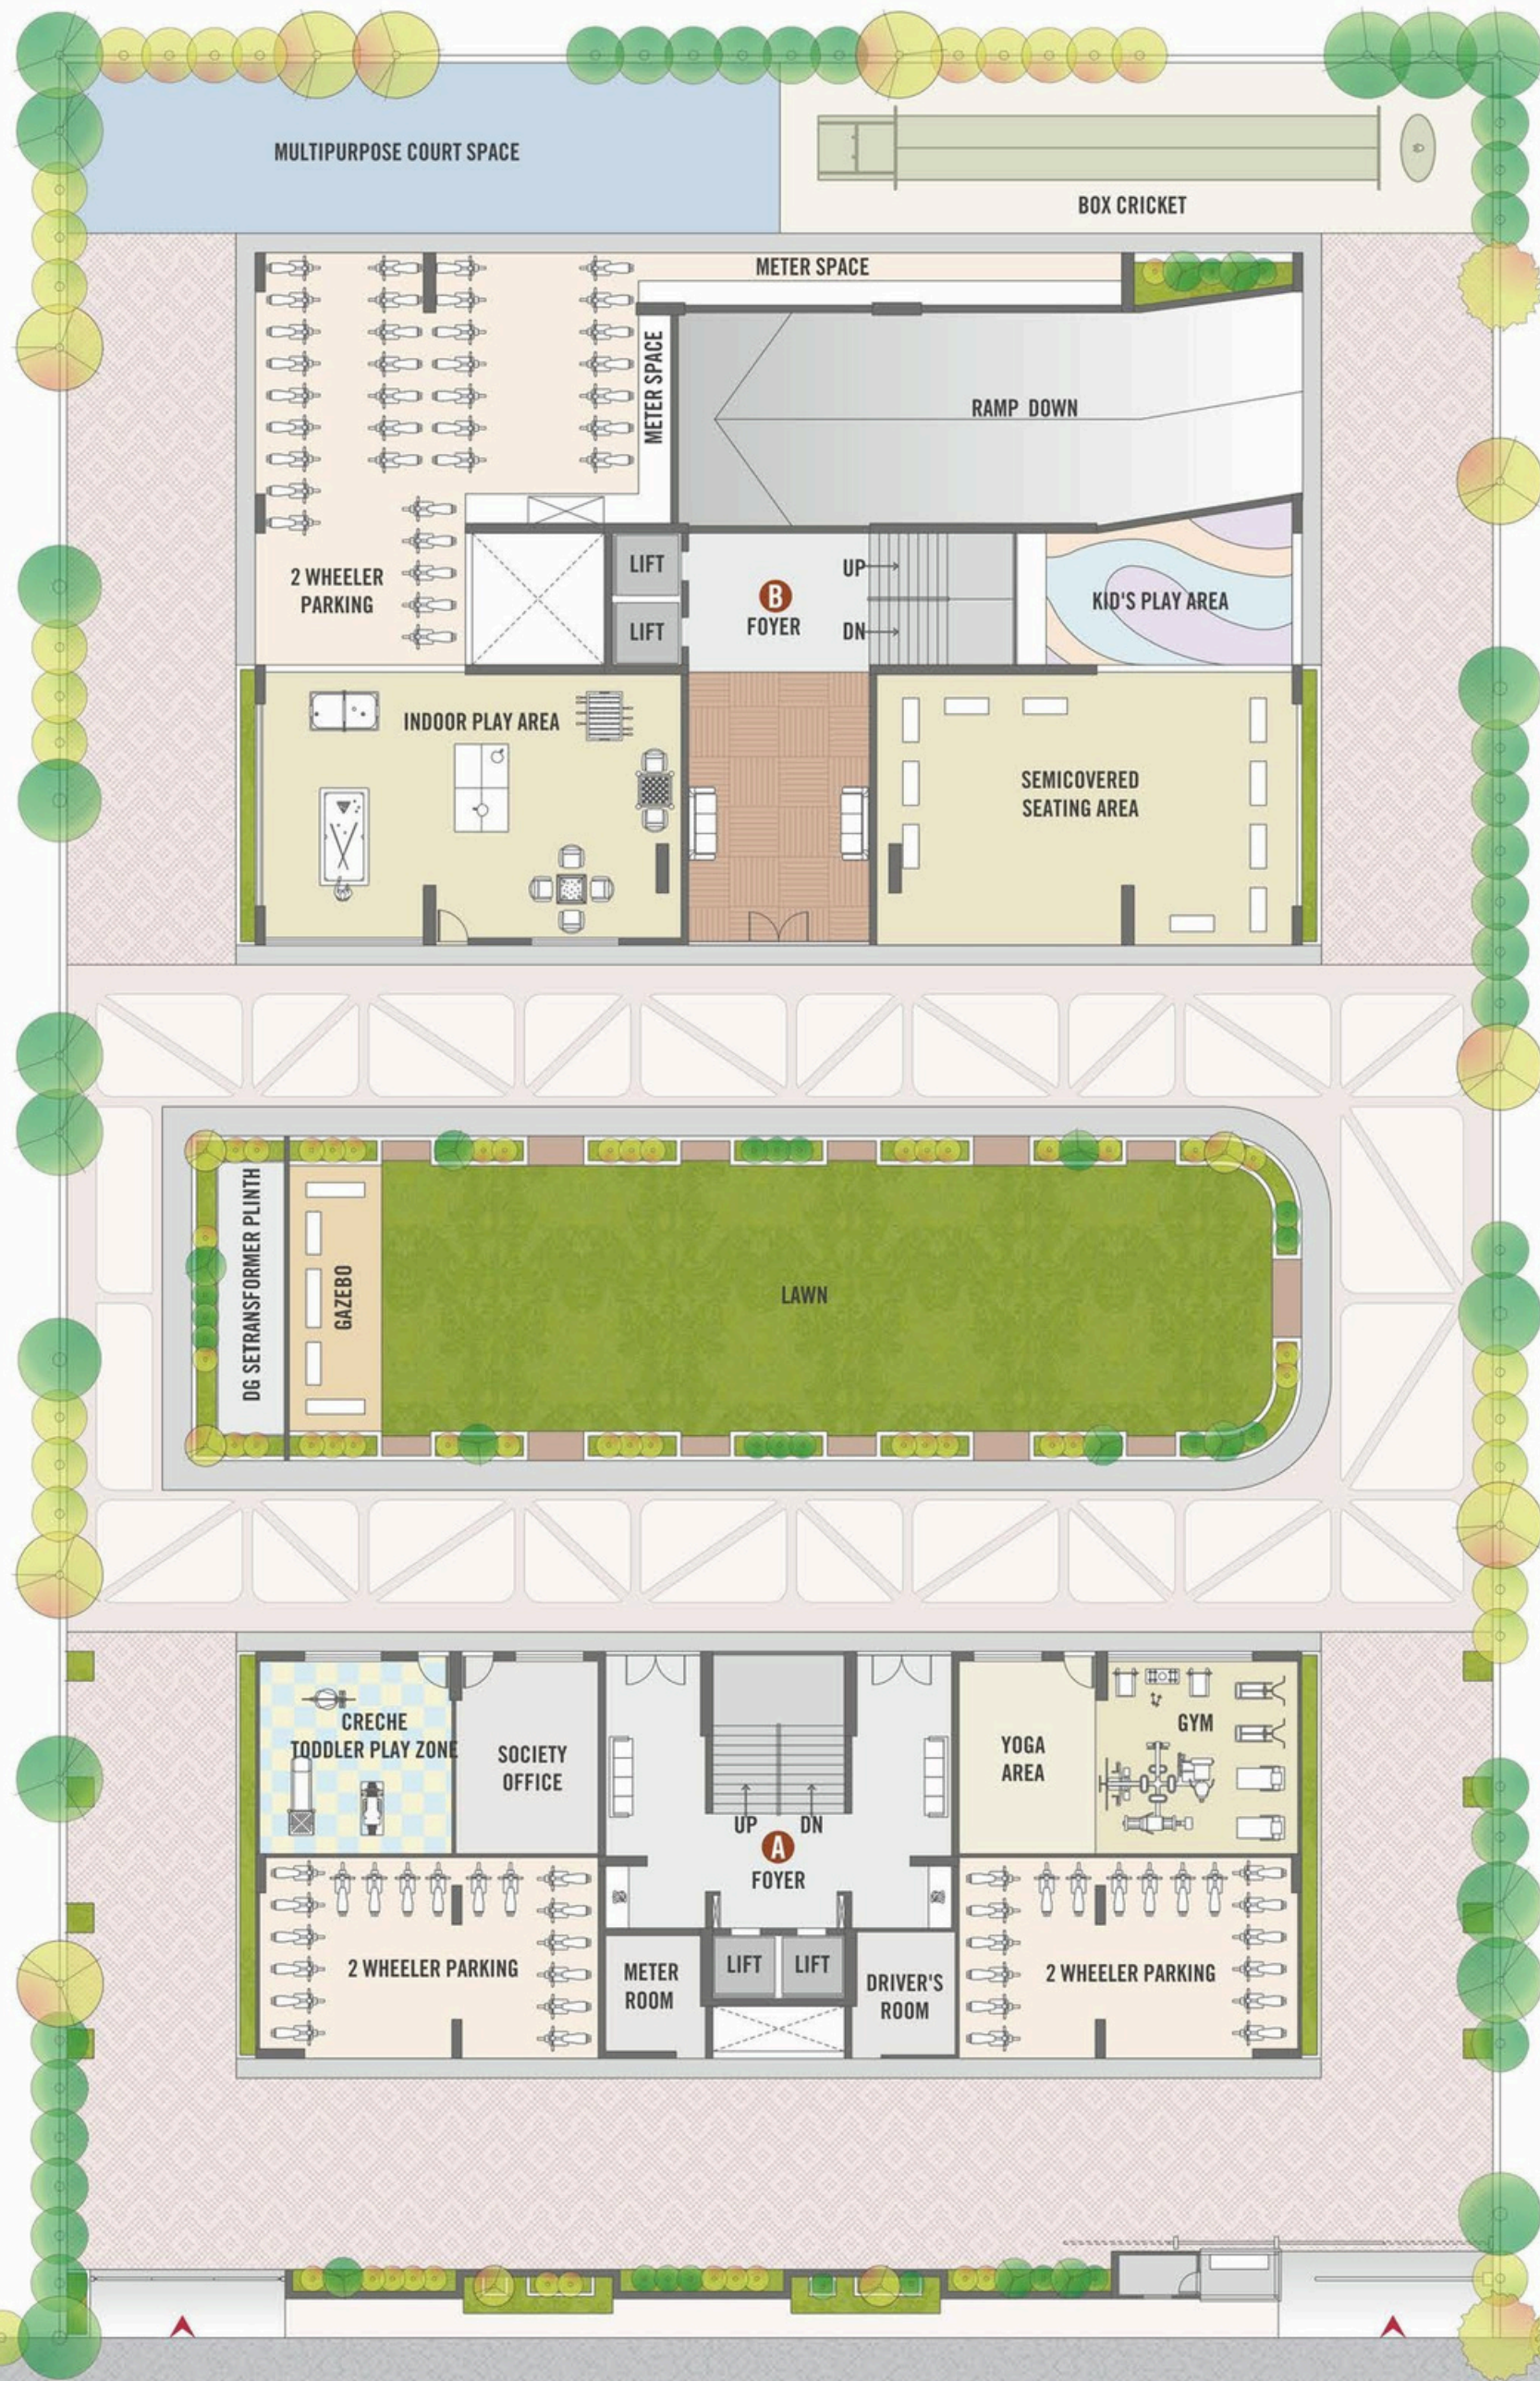

ADDOWN REALTY

— Connecting You To Your Perfect Property —

4 & 3 BHK
Urban living

We take care of
EVERYTHING

Come home to nature's blessed abode, right here!

LAYOUT PLAN

30.00 MTS. WIDE T.P.S. ROAD

1ST FLOOR PLAN

TYPICAL FLOOR PLAN

6TH, 8TH, 12TH FLOOR PLAN

Happiness is
spending time in
A BALCONY AND RELAX

4 BHK UNIT PLAN

BLOCK

A

3 BHK UNIT PLAN

BLOCK
B

A place is where your
STORY OF JOY BEGINS 

CHILDREN PLAY AREA

SOCIETY OFFICE

LUSH GREEN GARDEN

PLEASANT SITTING WITH SWING

PICKUP & DROP OFF ZONE

GAZEBO

DECORATIVE ENTRANCE FOYER

24 HRS WATER SUPPLY

JOGGING TRACK

INDOOR GAME ZONE

LOUNGE & LIBRARY

MEDITATION / YOGA DECK

20+ AMENITIES

Come to an
abode where flora and
FAUNA NESTLE

It is one of a kind stay where nature come together to
give you only the super lifestyle.