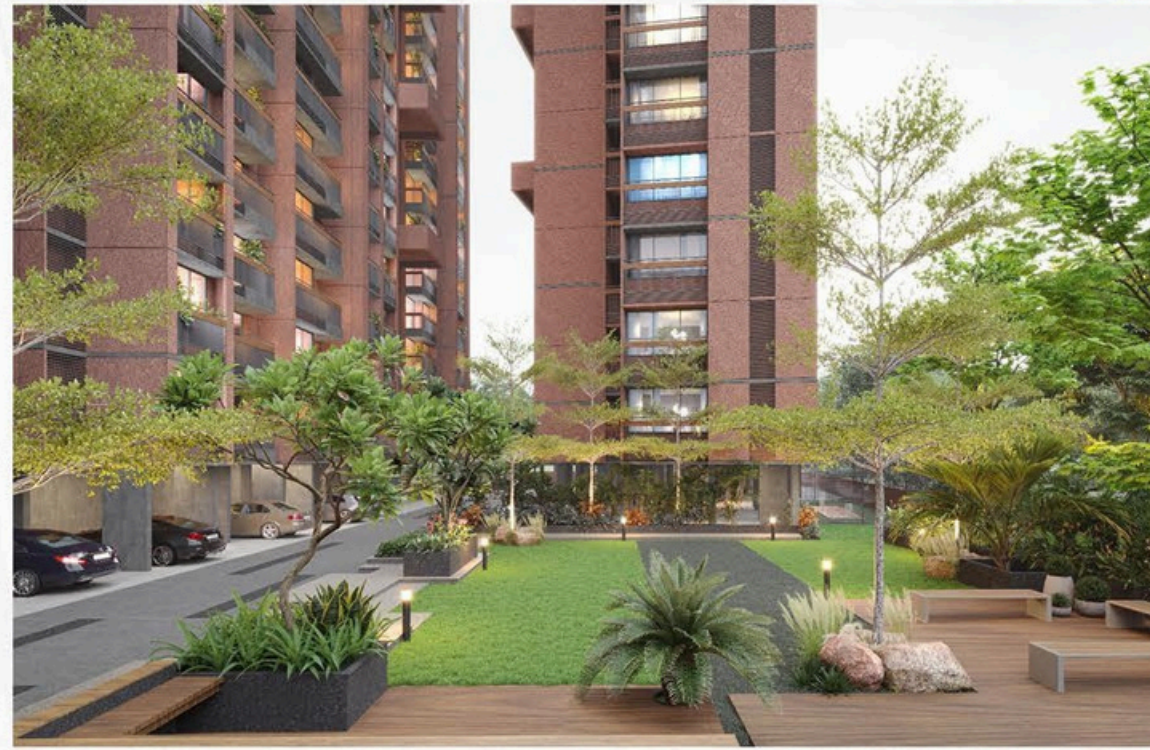

stylishly and **delightfully** designed

Crafted around the intermingling of space & life form created green areas parks to landscaped gardens, you can literally breathe and feel openness all around

-  GARDEN
-  GAZEBO
-  CRICKET NET
-  PARKING
-  OPEN AIR TERRACE THEATER
-  POWER BACK-UP
-  FIRE SAFETY
-  24 X 7 SECURITY
-  CCTV CAMERA
-  GYM
-  SCULPTURE
-  OPEN SITTING / SWINGS
-  SENIOR CITIZEN PARK
-  INDOOR GAME ZONE
-  CHILDREN PLAY AREA
-  MULTIPURPOSE COURT
-  MEDITATION / YOGA DECK
-  24 HRS WATER SUPPLY

Your new home with a space for the needs of today and for the dreams of tomorrow

you get all amenities that you **deserve and dreamt**

An array of sporting activities and amenities are provided for the residents and they include indoor games, Gym and Banquet hall too.