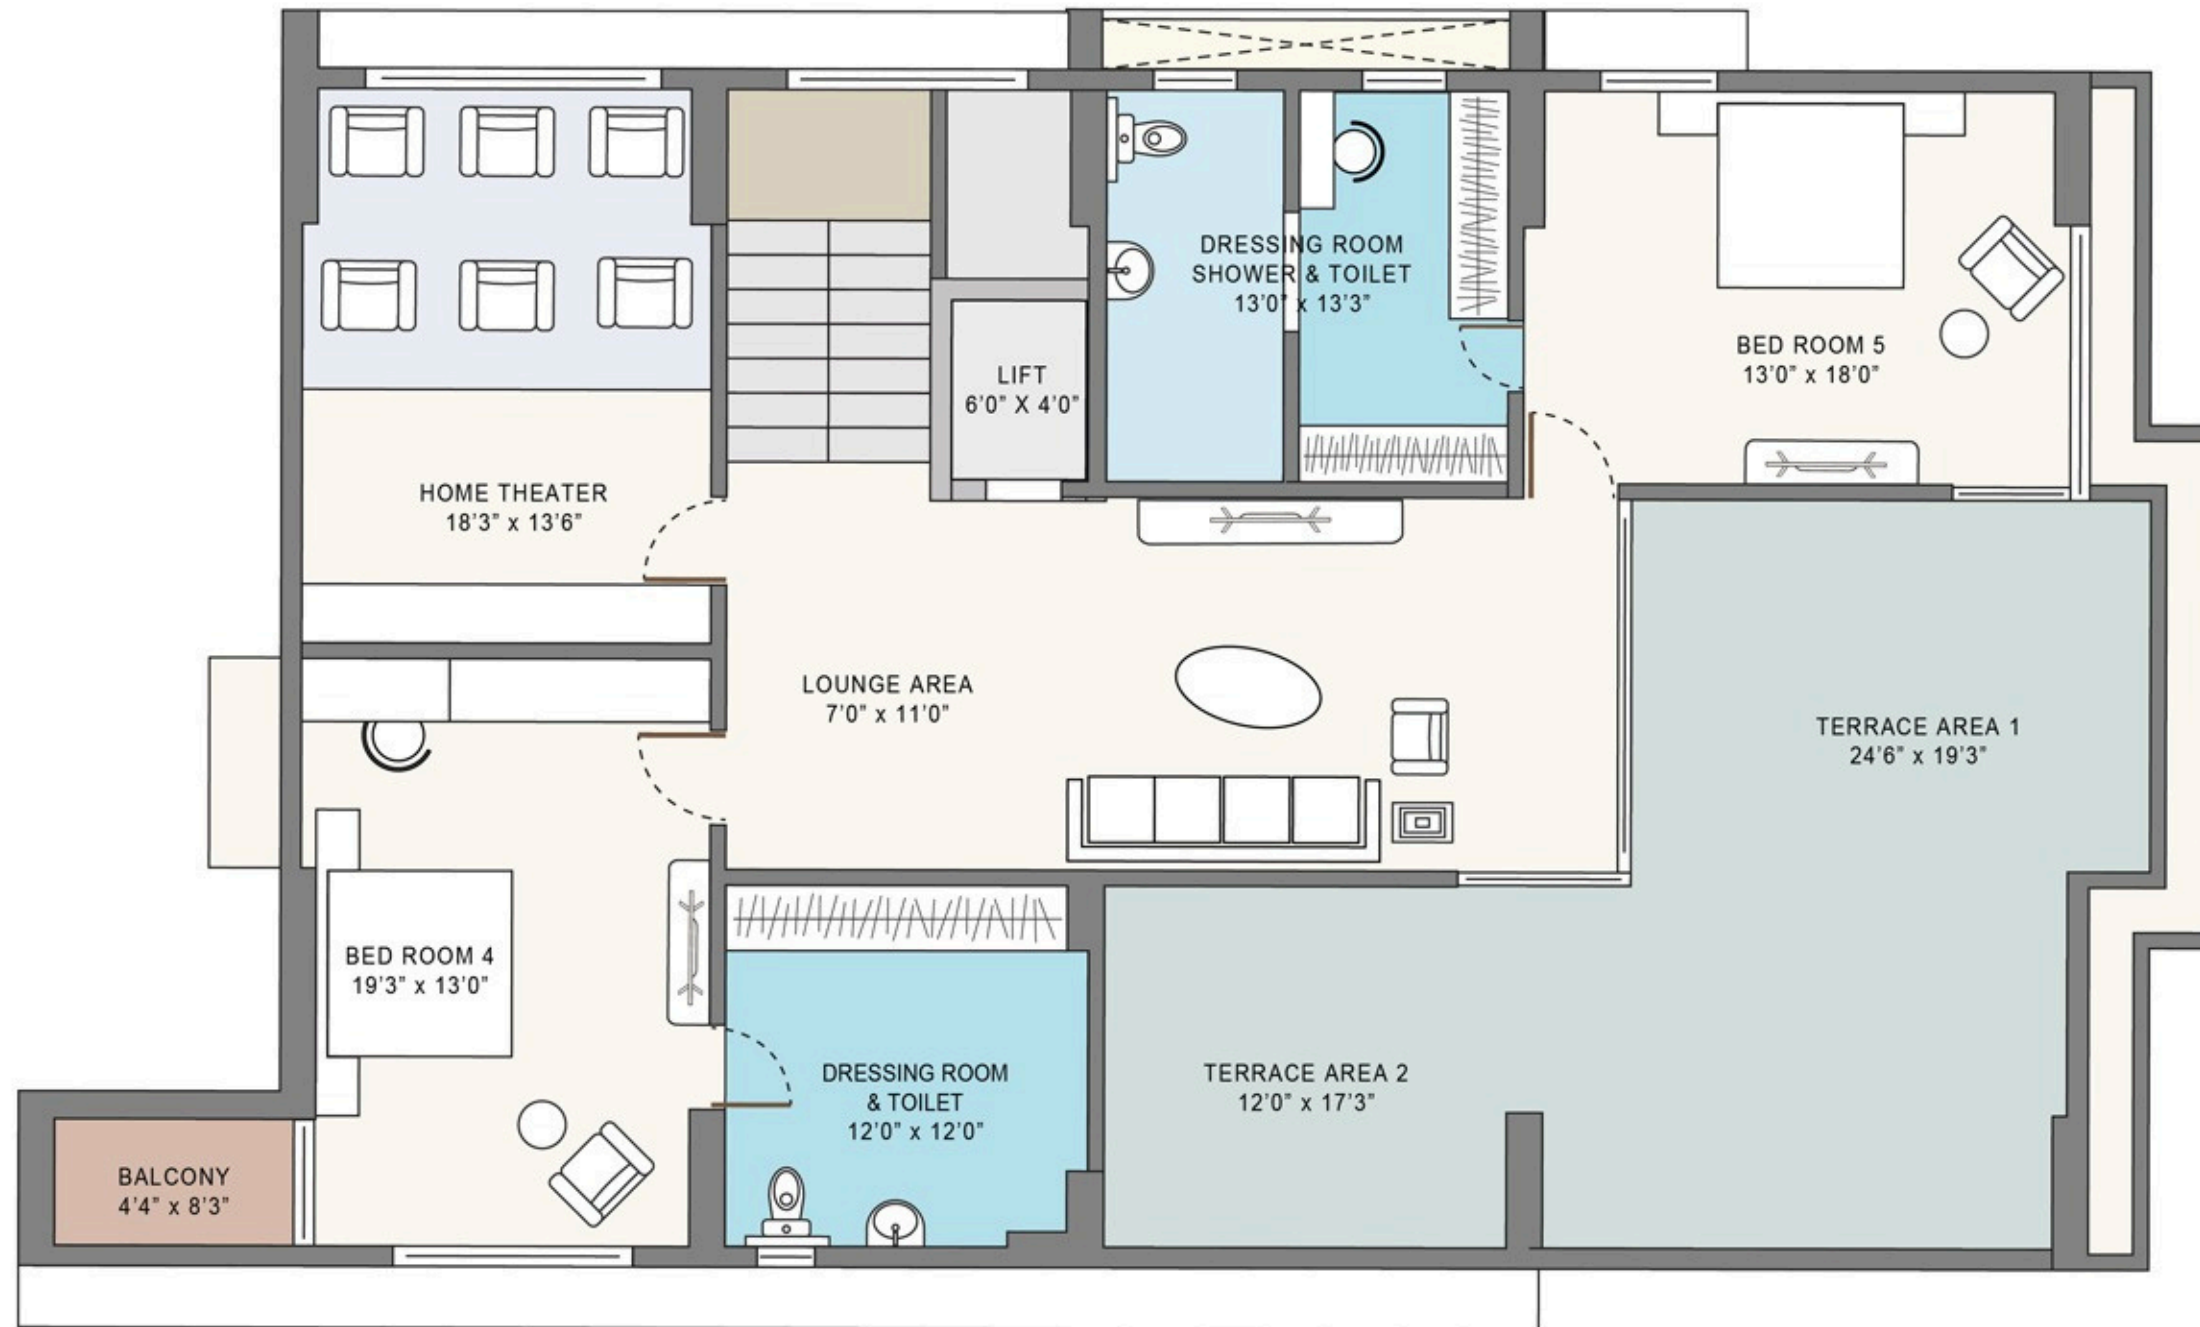

PENTHOUSE - UPPER UNIT