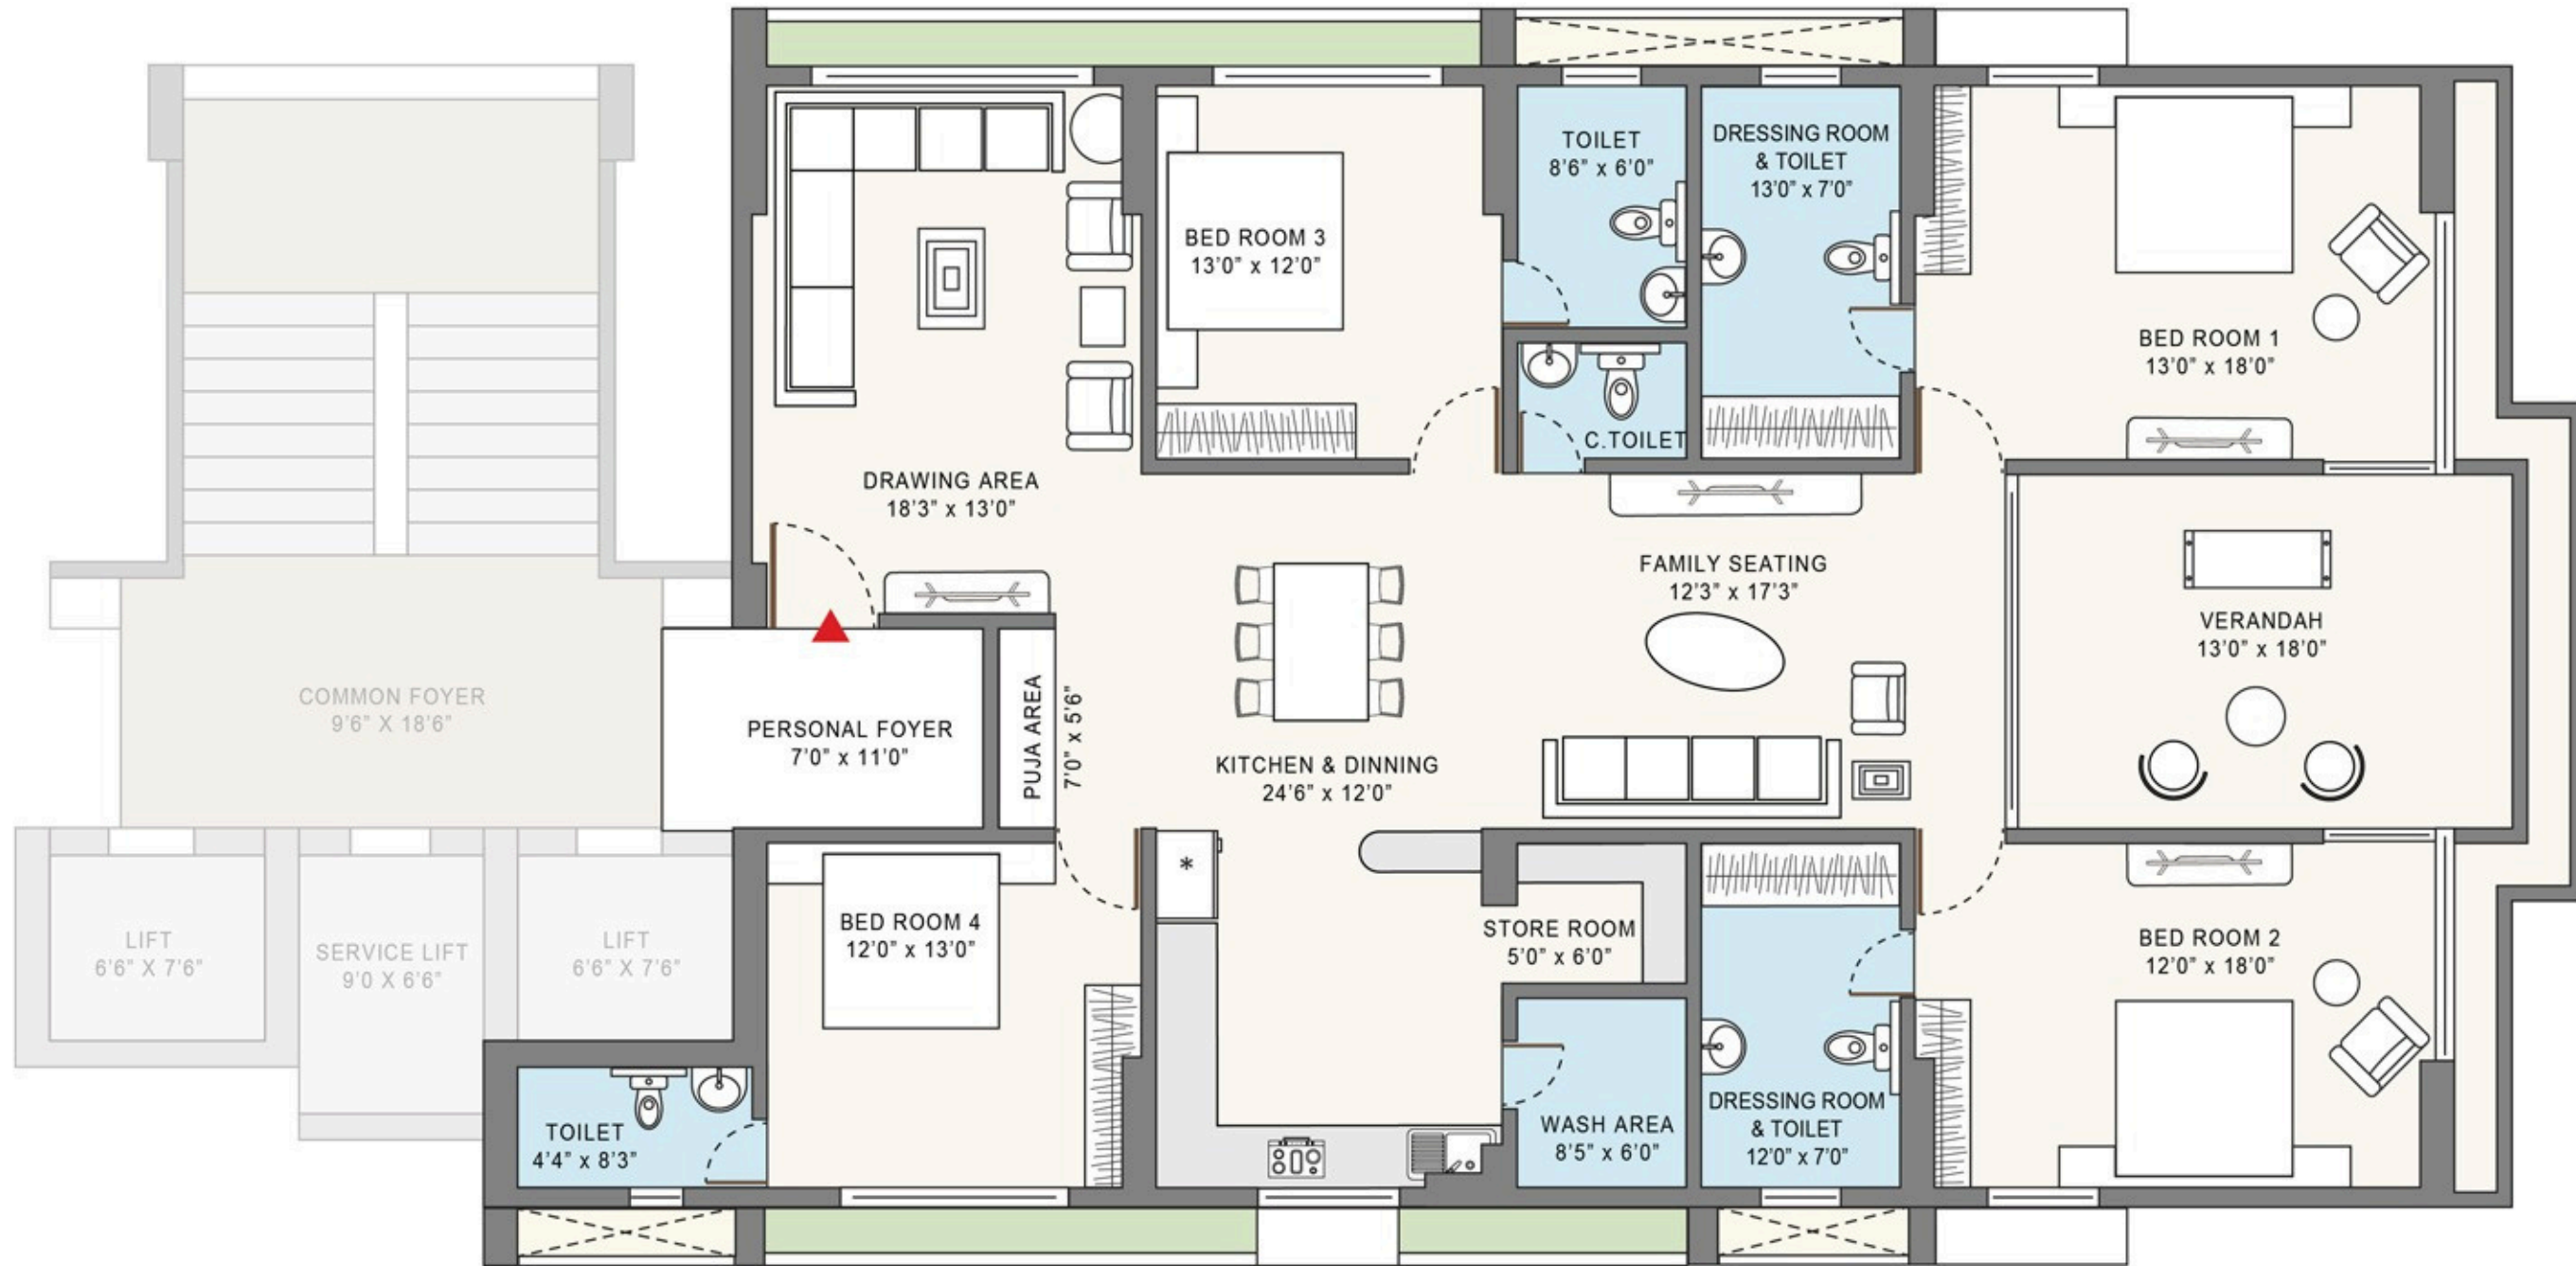

# GROUND FLOOR PLAN

- |                         |                        |                              |                |
|-------------------------|------------------------|------------------------------|----------------|
| 01. GATE                | 11. LIFT 2             | 21. LUDO FLOOR               | 31. PLANTATION |
| 02. SECURITY CABIN      | 12. SERVICE LIFT       | 22. JUMP                     | 32. TOILET     |
| 03. RAMP DN TO BASEMENT | 13. LIBRARY            | 23. SENIOR CITIZEN SITTING   | 33. WASH AREA  |
| 04. SPACE FOR PARKING   | 14. KITCHEN            | 24. KITTY PARTY AREA         | 34. DECK       |
| 05. SPACE METER         | 15. HALL               | 25. LAWN                     |                |
| 06. LOUVER DOOR         | 16. CHILDREN PLAY AREA | 26. WATER FEATURE - FOUNTAIN |                |
| 07. SOCIETY OFFICE      | 17. GRASS FLOOR        | 27. GAEZBO SEATING           |                |
| 08. FOYER 1             | 18. GRANITE FLOOR      | 28. SWIMMING POOL            |                |
| 09. FOYER 2             | 19. BENCH              | 29. SCULPTURE                |                |
| 10. LIFT 1              | 20. CHESS FLOOR        | 30. FOUNTAIN - WATER SPOUT   |                |

# TYPICAL FLOOR PLAN

01. COMMON FOYER - 9'6" X 18'6"

02. P. FOYER - 7'0" X 11'0"

03. LIFT - 6'6" X 7'6"

04. SERVICE LIFT - 9'0" X 6'6"

## EVERY DIMENSION MATTERS

This stunning apartments are designed for an unparalleled living experience. Our signature wide living room is made even wider, which not only makes the layout much more spacious and comfortable, but also takes the experience to a whole new level with ultra-wide windows.

# UNIT PLAN