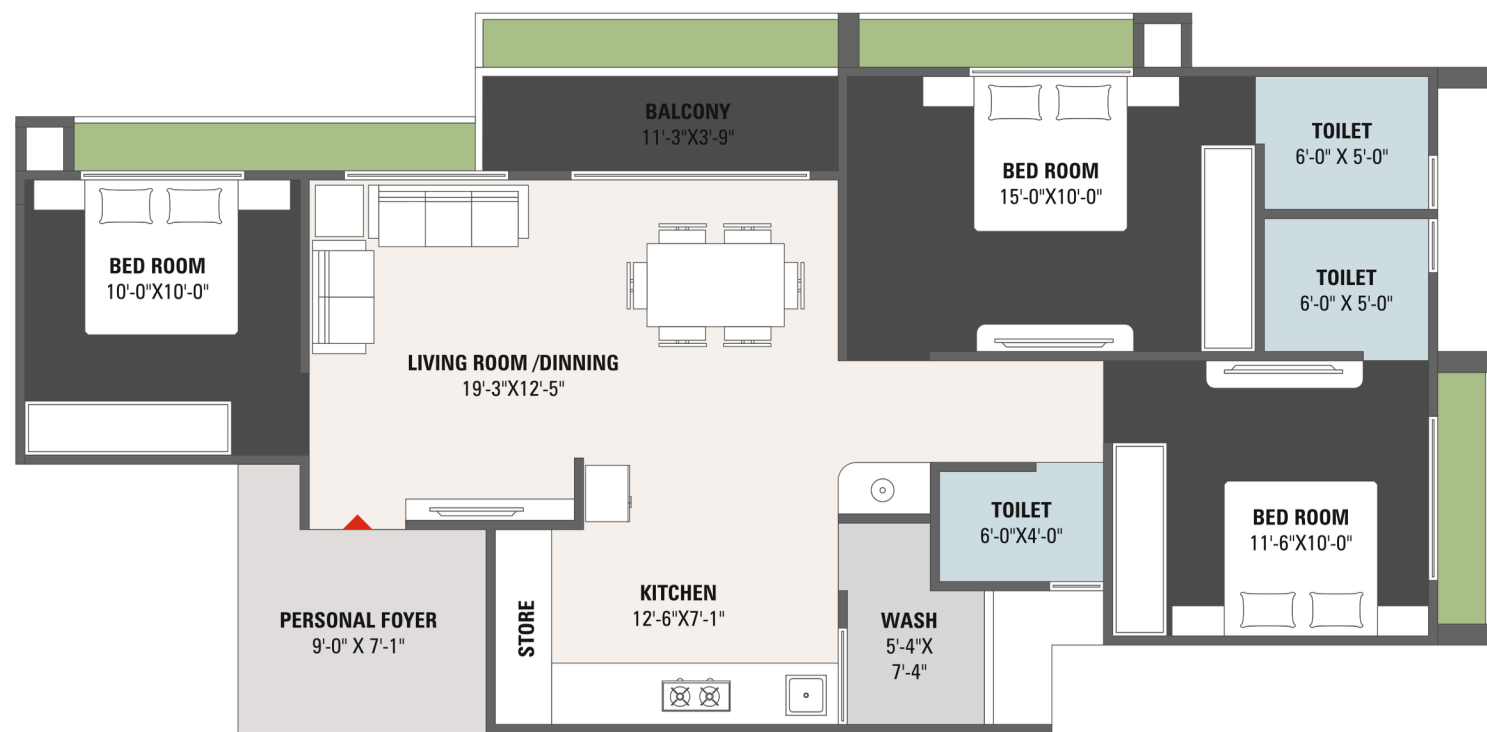

---

GROUND FLOOR | LAYOUT PLAN

TYPICAL FLOOR | LAYOUT PLAN

3 BHK UNIT PLAN  
BLOCK A | TYPE 01

3 BHK UNIT PLAN  
BLOCK A | TYPE 02

3 BHK UNIT PLAN  
BLOCK A | TYPE 03

3 BHK UNIT PLAN  
BLOCK B & C | TYPE 04

3 BHK UNIT PLAN  
BLOCK B & C | TYPE 05

LIVE with world class  
**AMENITIES**

30+ Amenities

**THE ATLANTIS 2**  
3 BHK Luxurious Living

MAIN  
ENTRANCE GATE

CCTV  
CAMERA

24 HRS.  
SECURITY

24 X 7  
WATER SUPPLY