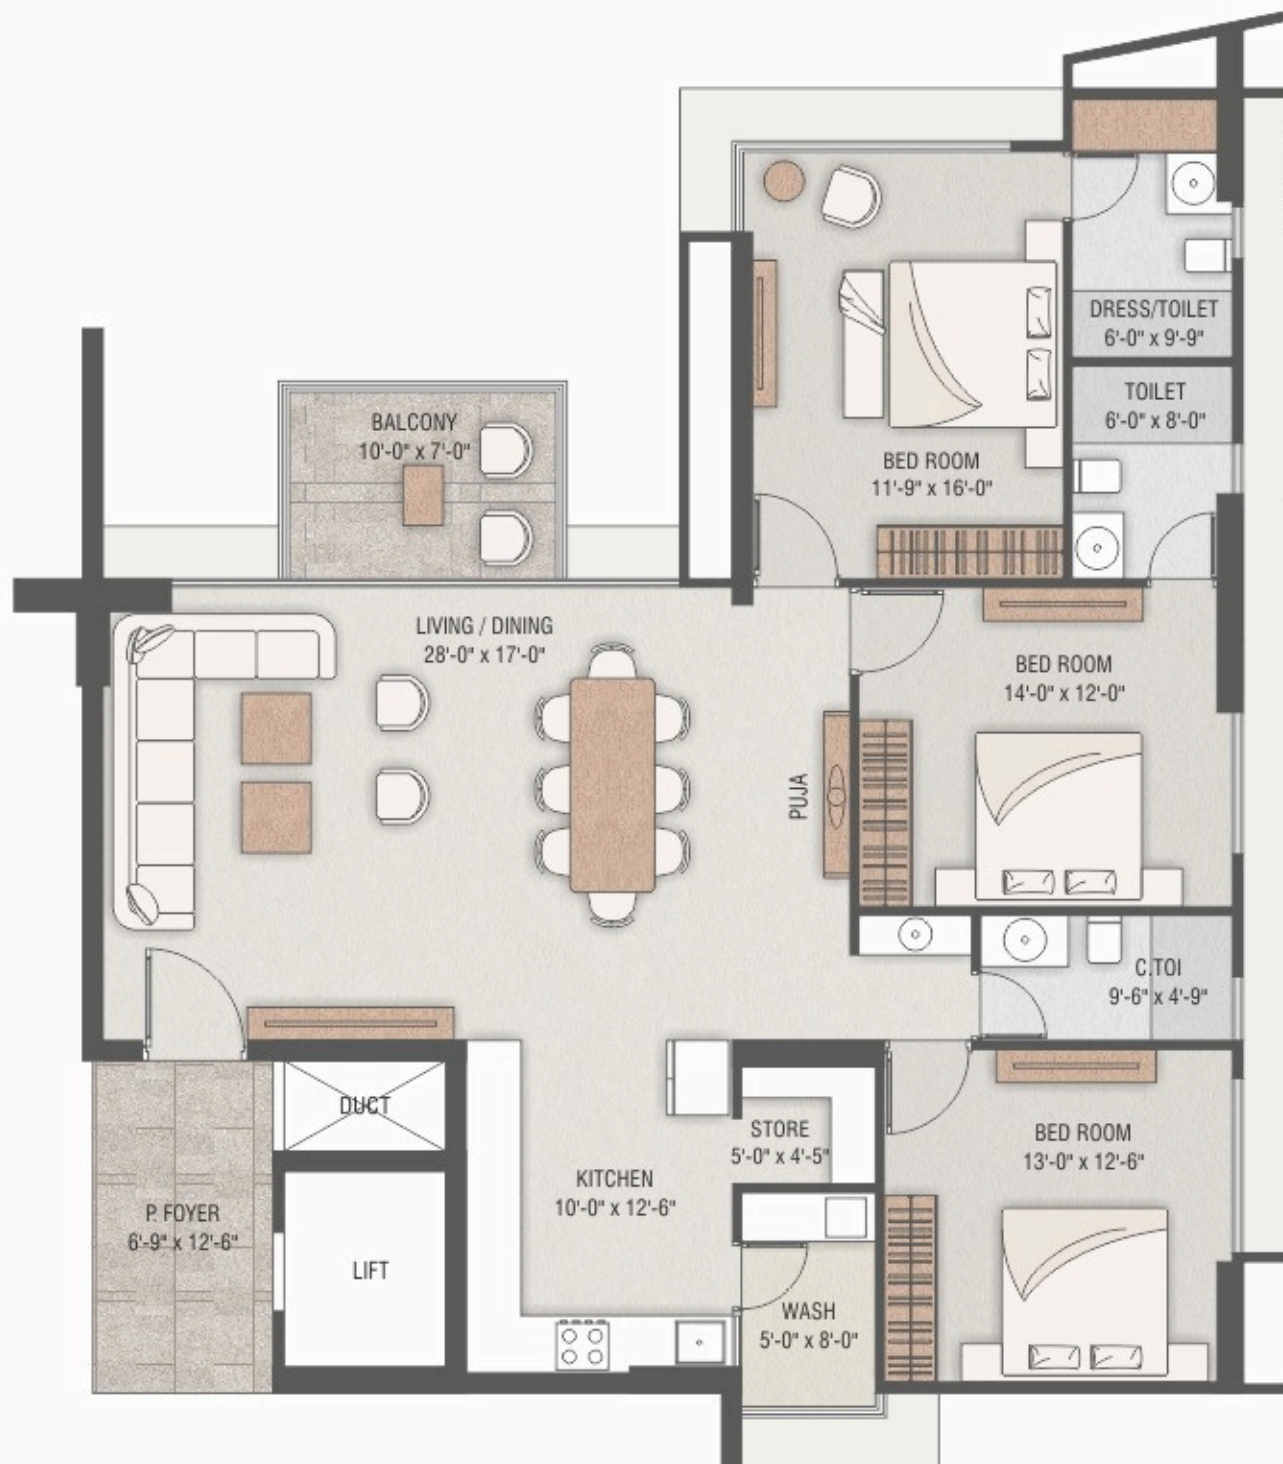

 **70%**
Open Space

 **17'**
Long Balcony

 **NATURAL**
Light

 **4+1 LIFT**
4- Each Opens in Personal Foyer
1- Service Lift

 **3**
Basement Parking

The Sparkle offers an unparalleled living experience with premium amenities, exquisite interiors, and breathtaking views.

IT IS ALL ABOUT
PERSPECTIVE

GROUND FLOOR PLAN

- 1 ENTRY/EXIT
- 2 ENTRANCE PLAZA
- 3 AMPHITHEATER
- 4 WATER BODY
- 5 TREE PLAZA
- 6 LAWN
- 7 SEATING
- 8 SHRUB BED
- 9 STEP PLANTER
- 10 KIDS AREA
- 11 STEPPING STONE
- 12 GAZEBO
- 13 PLANTER WITH SEATING
- 14 PERGOLA
- 15 MULTIPURPOSE COURT
- 16 LOOSE PLANTERS
- 17 LOOSE SEATING
- 18 WOODEN DECK
- 19 INDOOR GAMES
- 20 YOGA/ZUMBA
- 21 GYM
- 22 LOUNGE
- 23 MINI THEATRE
- 24 TODDLERS PLAY AREA
- 25 BANQUET HALL
- 26 KITCHEN STORE
- 27 SOCIETY OFFICE

EXTERNAL ROAD

TYPICAL FLOOR PLAN

Block- A | 4 BHK

201 to 1301, 202 to 1302
203 to 1303, 204 to 1304

Block- A | 4 BHK

1401 to 1801, 1402 to 1802
1403 to 1803, 1404 to 1804

Block- B | 3 BHK

201 to 1301, 202 to 1302
203 to 1303, 204 to 1304

Block- B | 3 BHK

1401 to 1801, 1402 to 1802
1403 to 1803, 1404 to 1804

FEEL THE
WIND

3-4-5 BHK RADIANT LIVING

*Where Every Moment
Glow with Comfort*

At The Sparkle, luxury meets tranquillity in a harmonious blend. Enjoy the serenity of your private sanctuary while being enveloped in the finest amenities and exceptional craftsmanship that make each day.