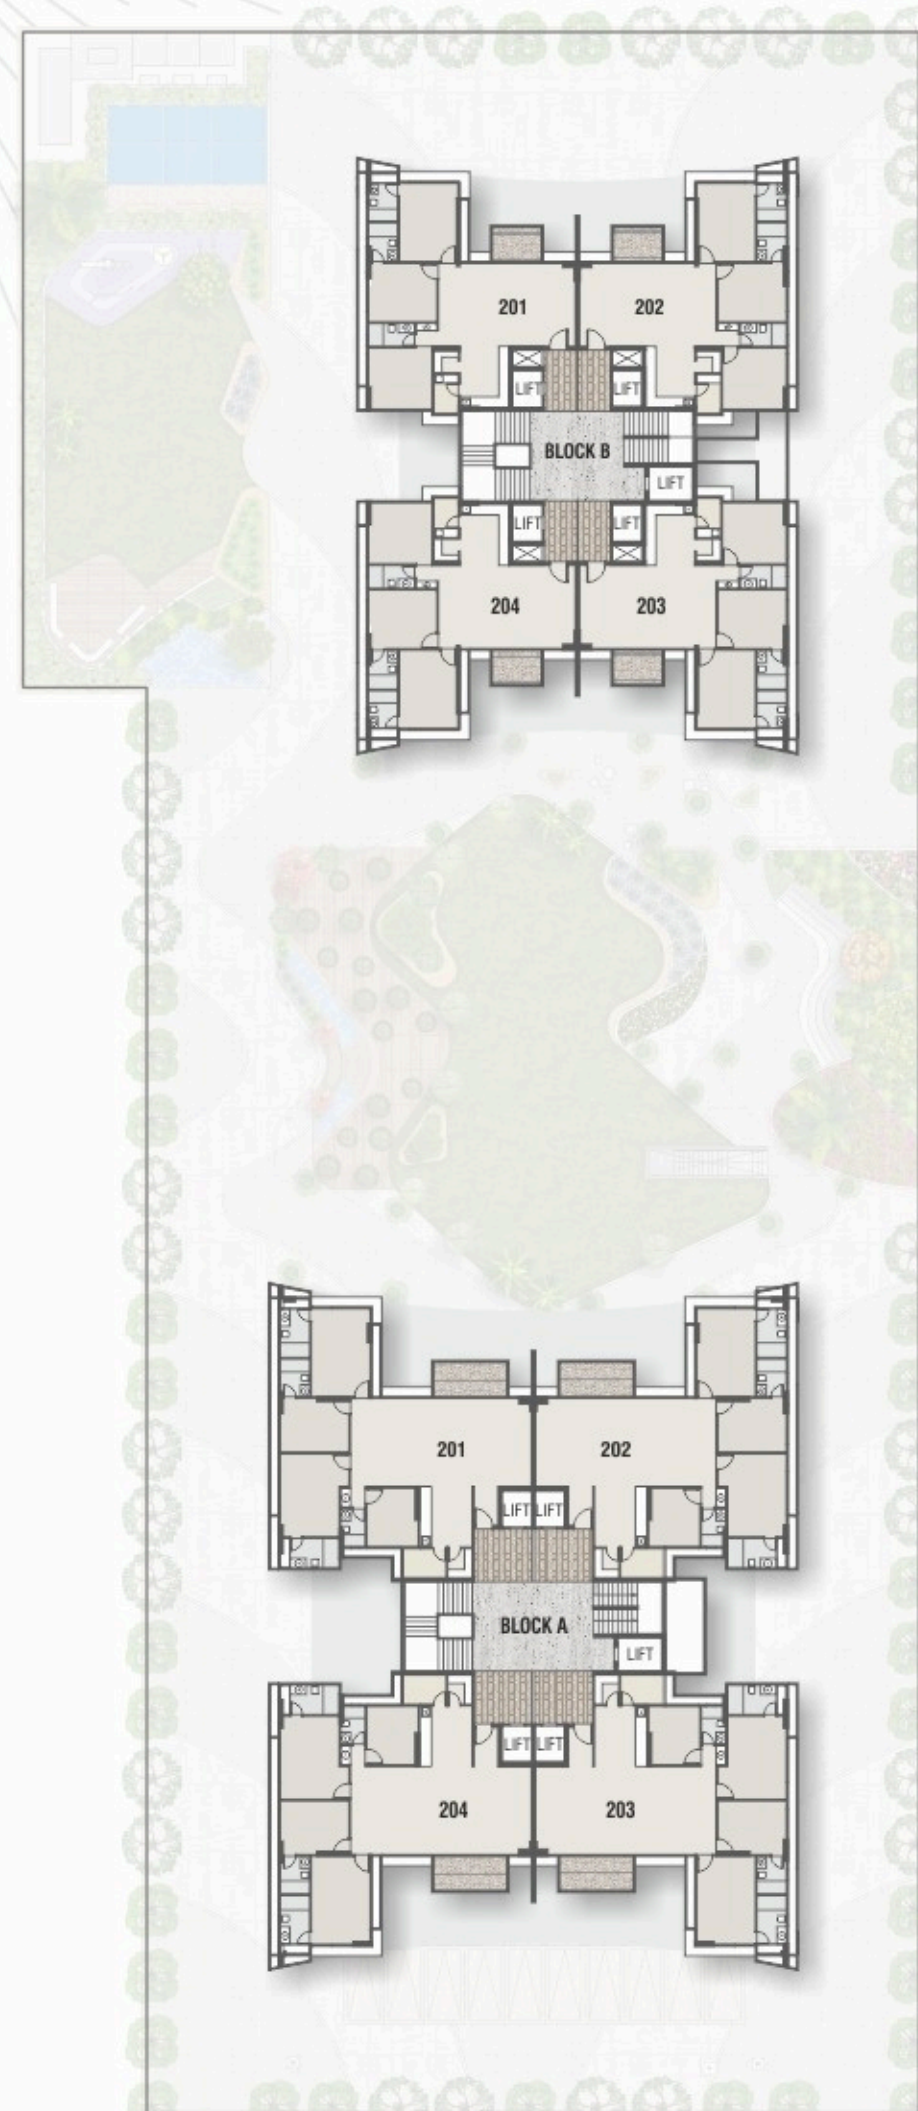

 **70%**
Open Space

 **17'**
Long Balcony

 **NATURAL**
Light

 **4+1 LIFT**
4- Each Opens in Personal Foyer
1- Service Lift

 **3**
Basement Parking

The Sparkle offers an unparalleled living experience with premium amenities, exquisite interiors, and breathtaking views.

IT IS ALL ABOUT
PERSPECTIVE

GROUND FLOOR PLAN

- 1 ENTRY/EXIT
- 2 ENTRANCE PLAZA
- 3 AMPHITHEATER
- 4 WATER BODY
- 5 TREE PLAZA
- 6 LAWN
- 7 SEATING
- 8 SHRUB BED
- 9 STEP PLANTER
- 10 KIDS AREA
- 11 STEPPING STONE
- 12 GAZEBO
- 13 PLANTER WITH SEATING
- 14 PERGOLA
- 15 MULTIPURPOSE COURT
- 16 LOOSE PLANTERS
- 17 LOOSE SEATING
- 18 WOODEN DECK
- 19 INDOOR GAMES
- 20 YOGA/ZUMBA
- 21 GYM
- 22 LOUNGE
- 23 MINI THEATRE
- 24 TODDLERS PLAY AREA
- 25 BANQUET HALL
- 26 KITCHEN STORE
- 27 SOCIETY OFFICE

EXTERNAL ROAD

TYPICAL FLOOR PLAN

Block- A | 4 BHK

201 to 1301, 202 to 1302
203 to 1303, 204 to 1304

Block- A | 4 BHK

1401 to 1801, 1402 to 1802
1403 to 1803, 1404 to 1804

Block- B | 3 BHK

201 to 1301, 202 to 1302
203 to 1303, 204 to 1304