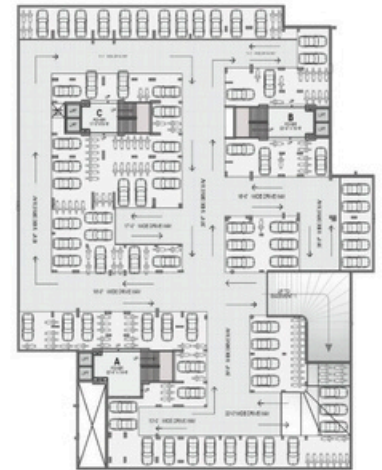

The Additional Facilities

GAZEBO

WATER BODY

YOGA SPACE

JOGGING TRACK

LIBRARY

TYRE INFLATION IN BASEMENT

SR. CITIZEN SIT OUT

LANDSCAPE GARDEN

CLUB HOUSE

INDOOR GAMES

WIDE ENTRANCE

GYMNASIUM

STREET LIGHTS

MULTIPURPOSE HALL

ENTRANCE FOYER

KIDS PLAY AREA