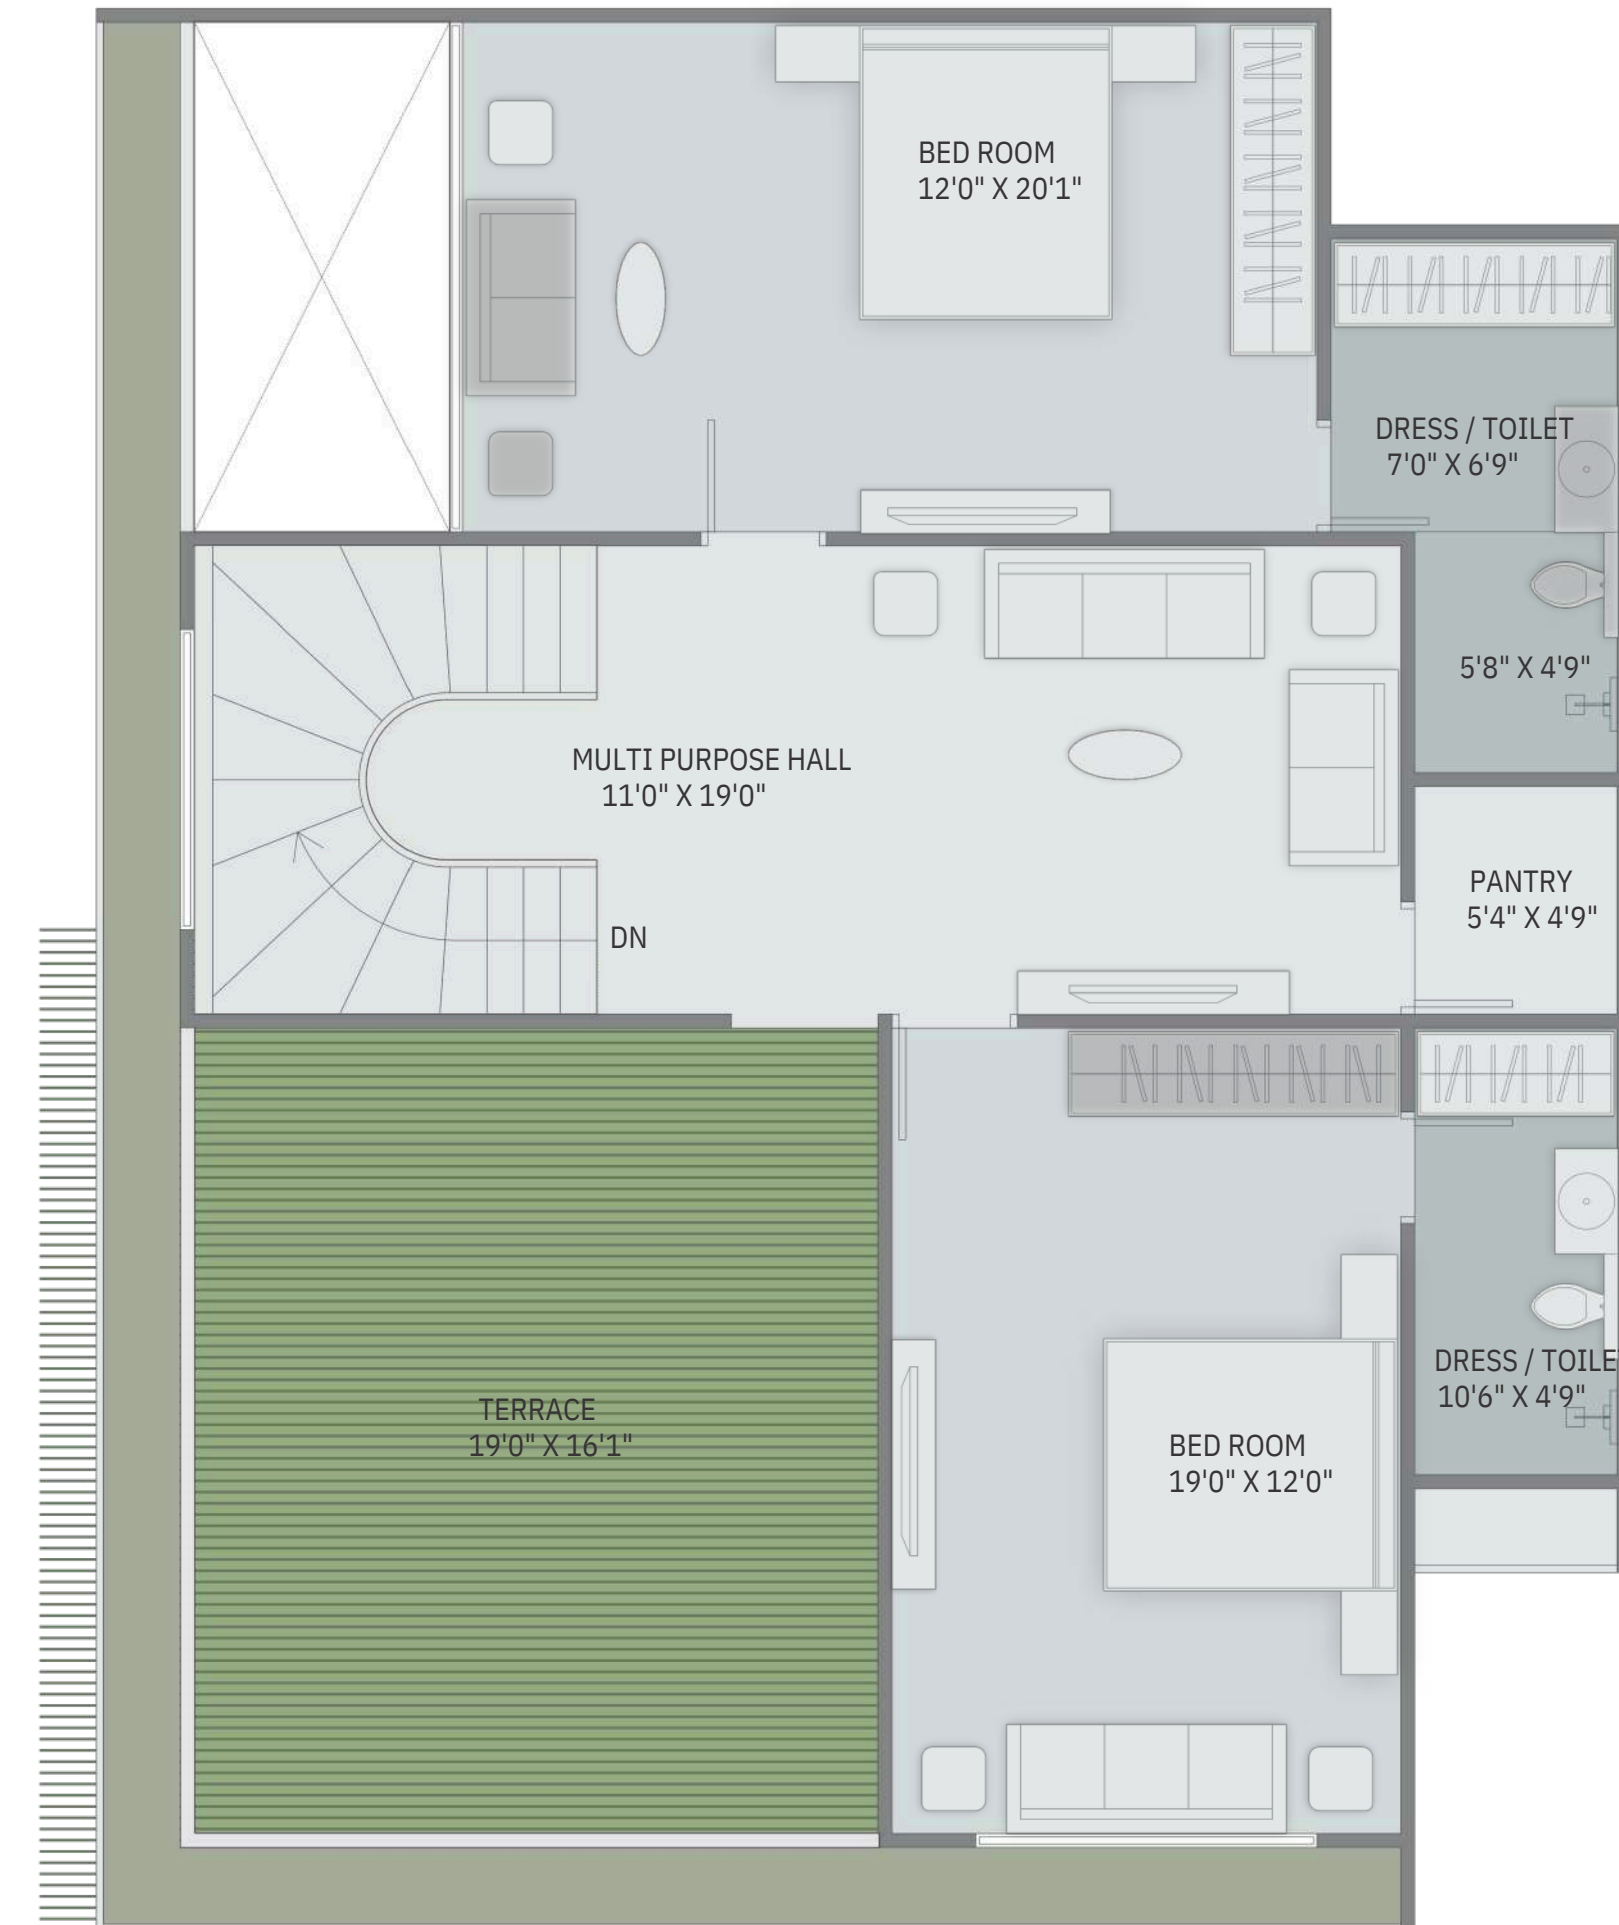

**4 BHK
PENTHOUS
E LOWER
UNIT**

**4 BHK
PENTHOUS
E UPPER
UNIT**