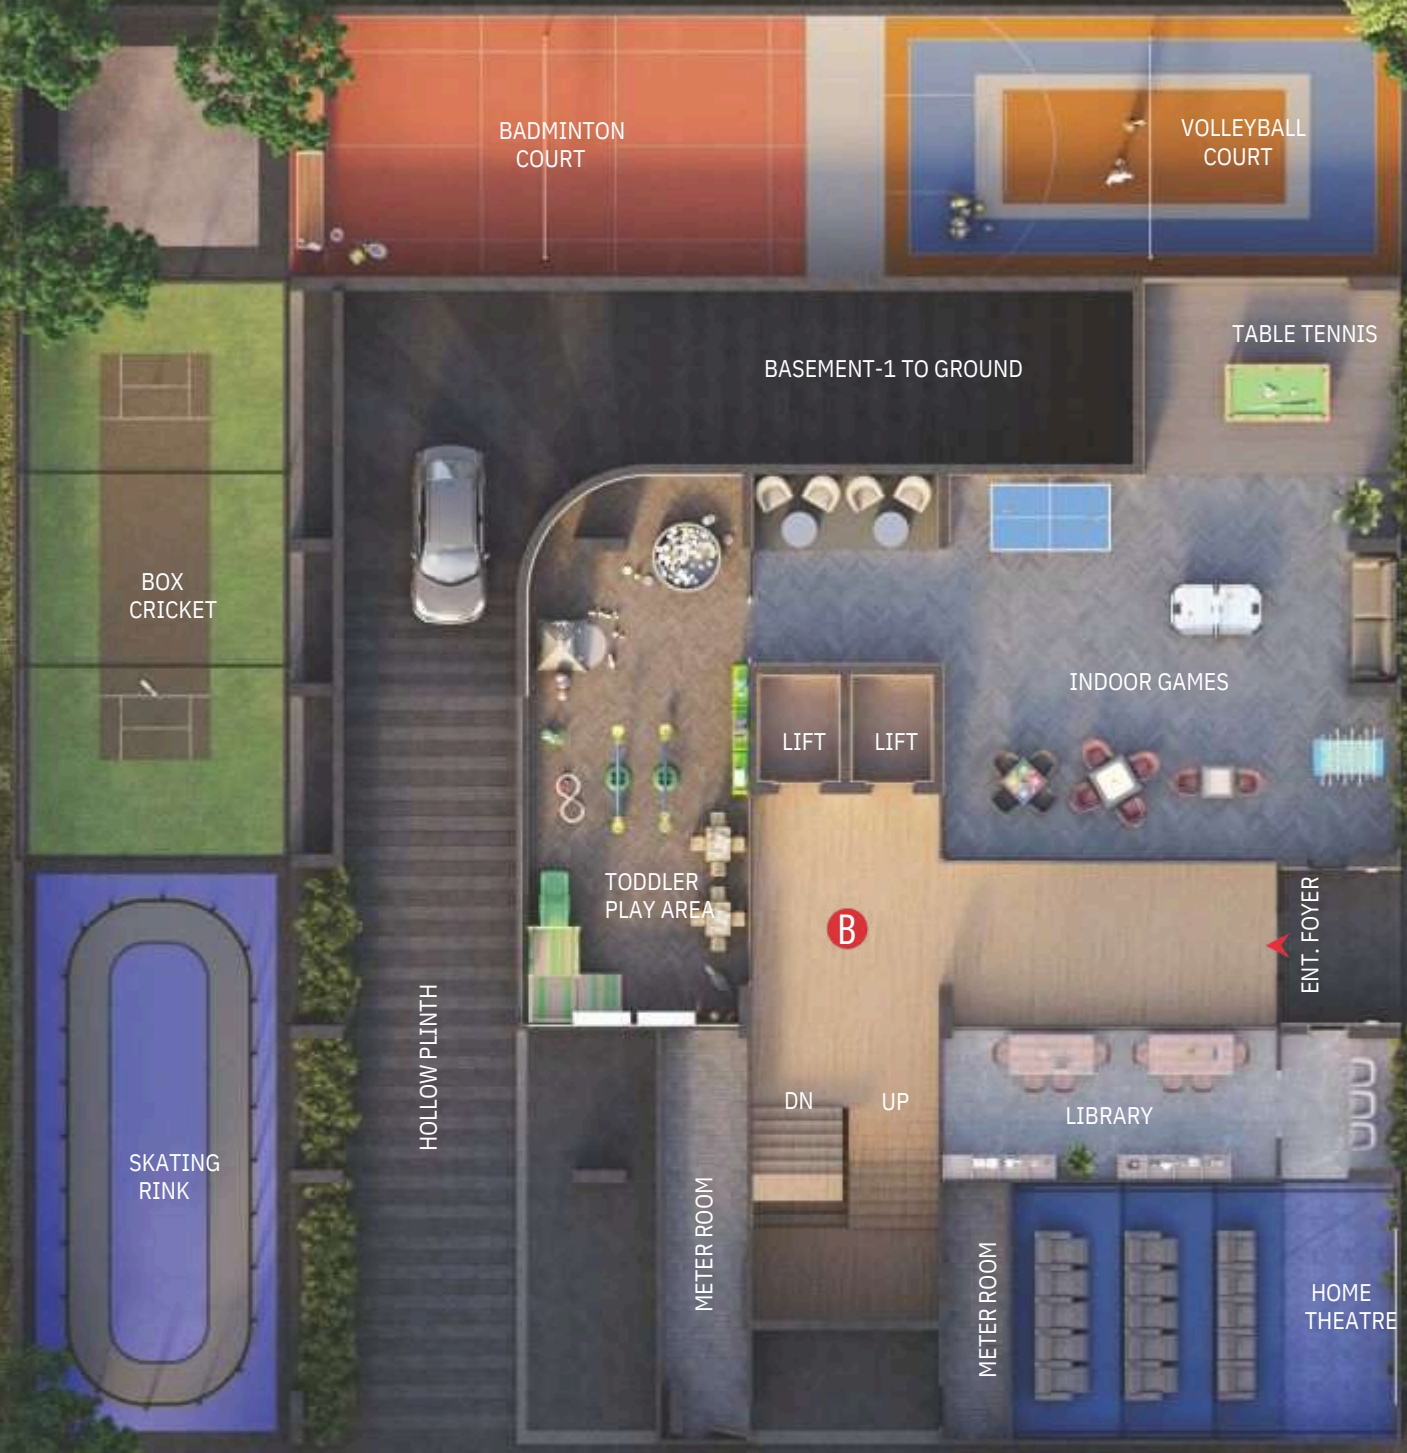

GYMNASIUM

GARDEN

INDOOR GAME

KITCHEN

MOTHER SIT OUTS

DESIGNED FOYER

TABLE TENNIS

VOLLEYBALL COURT

BOX CRICKET

SKATING RINK

BADMINTON COURT

LIBRARY

EVENT LAWN

CHILDREN'S PLAY AREA

JOGGING TRACK

BANQUET HALL

INFORMAL SIT OUT

SOCIETY OFFICE

YOGA SPACE

PICKUP/DROP OFF ZONE

SENIOR CITIZEN SIT OUT

AMPLE PARKING

24 HRS WATER

BOOM BARRIER

SECURITY CABIN

CCTV CAMERA

FIRE SAFETY

HOME THEATRE

The ethereal allure of  
*merriment*

Ground Floor

1st to 12th  
Floor Plan

13th  
Floor plan