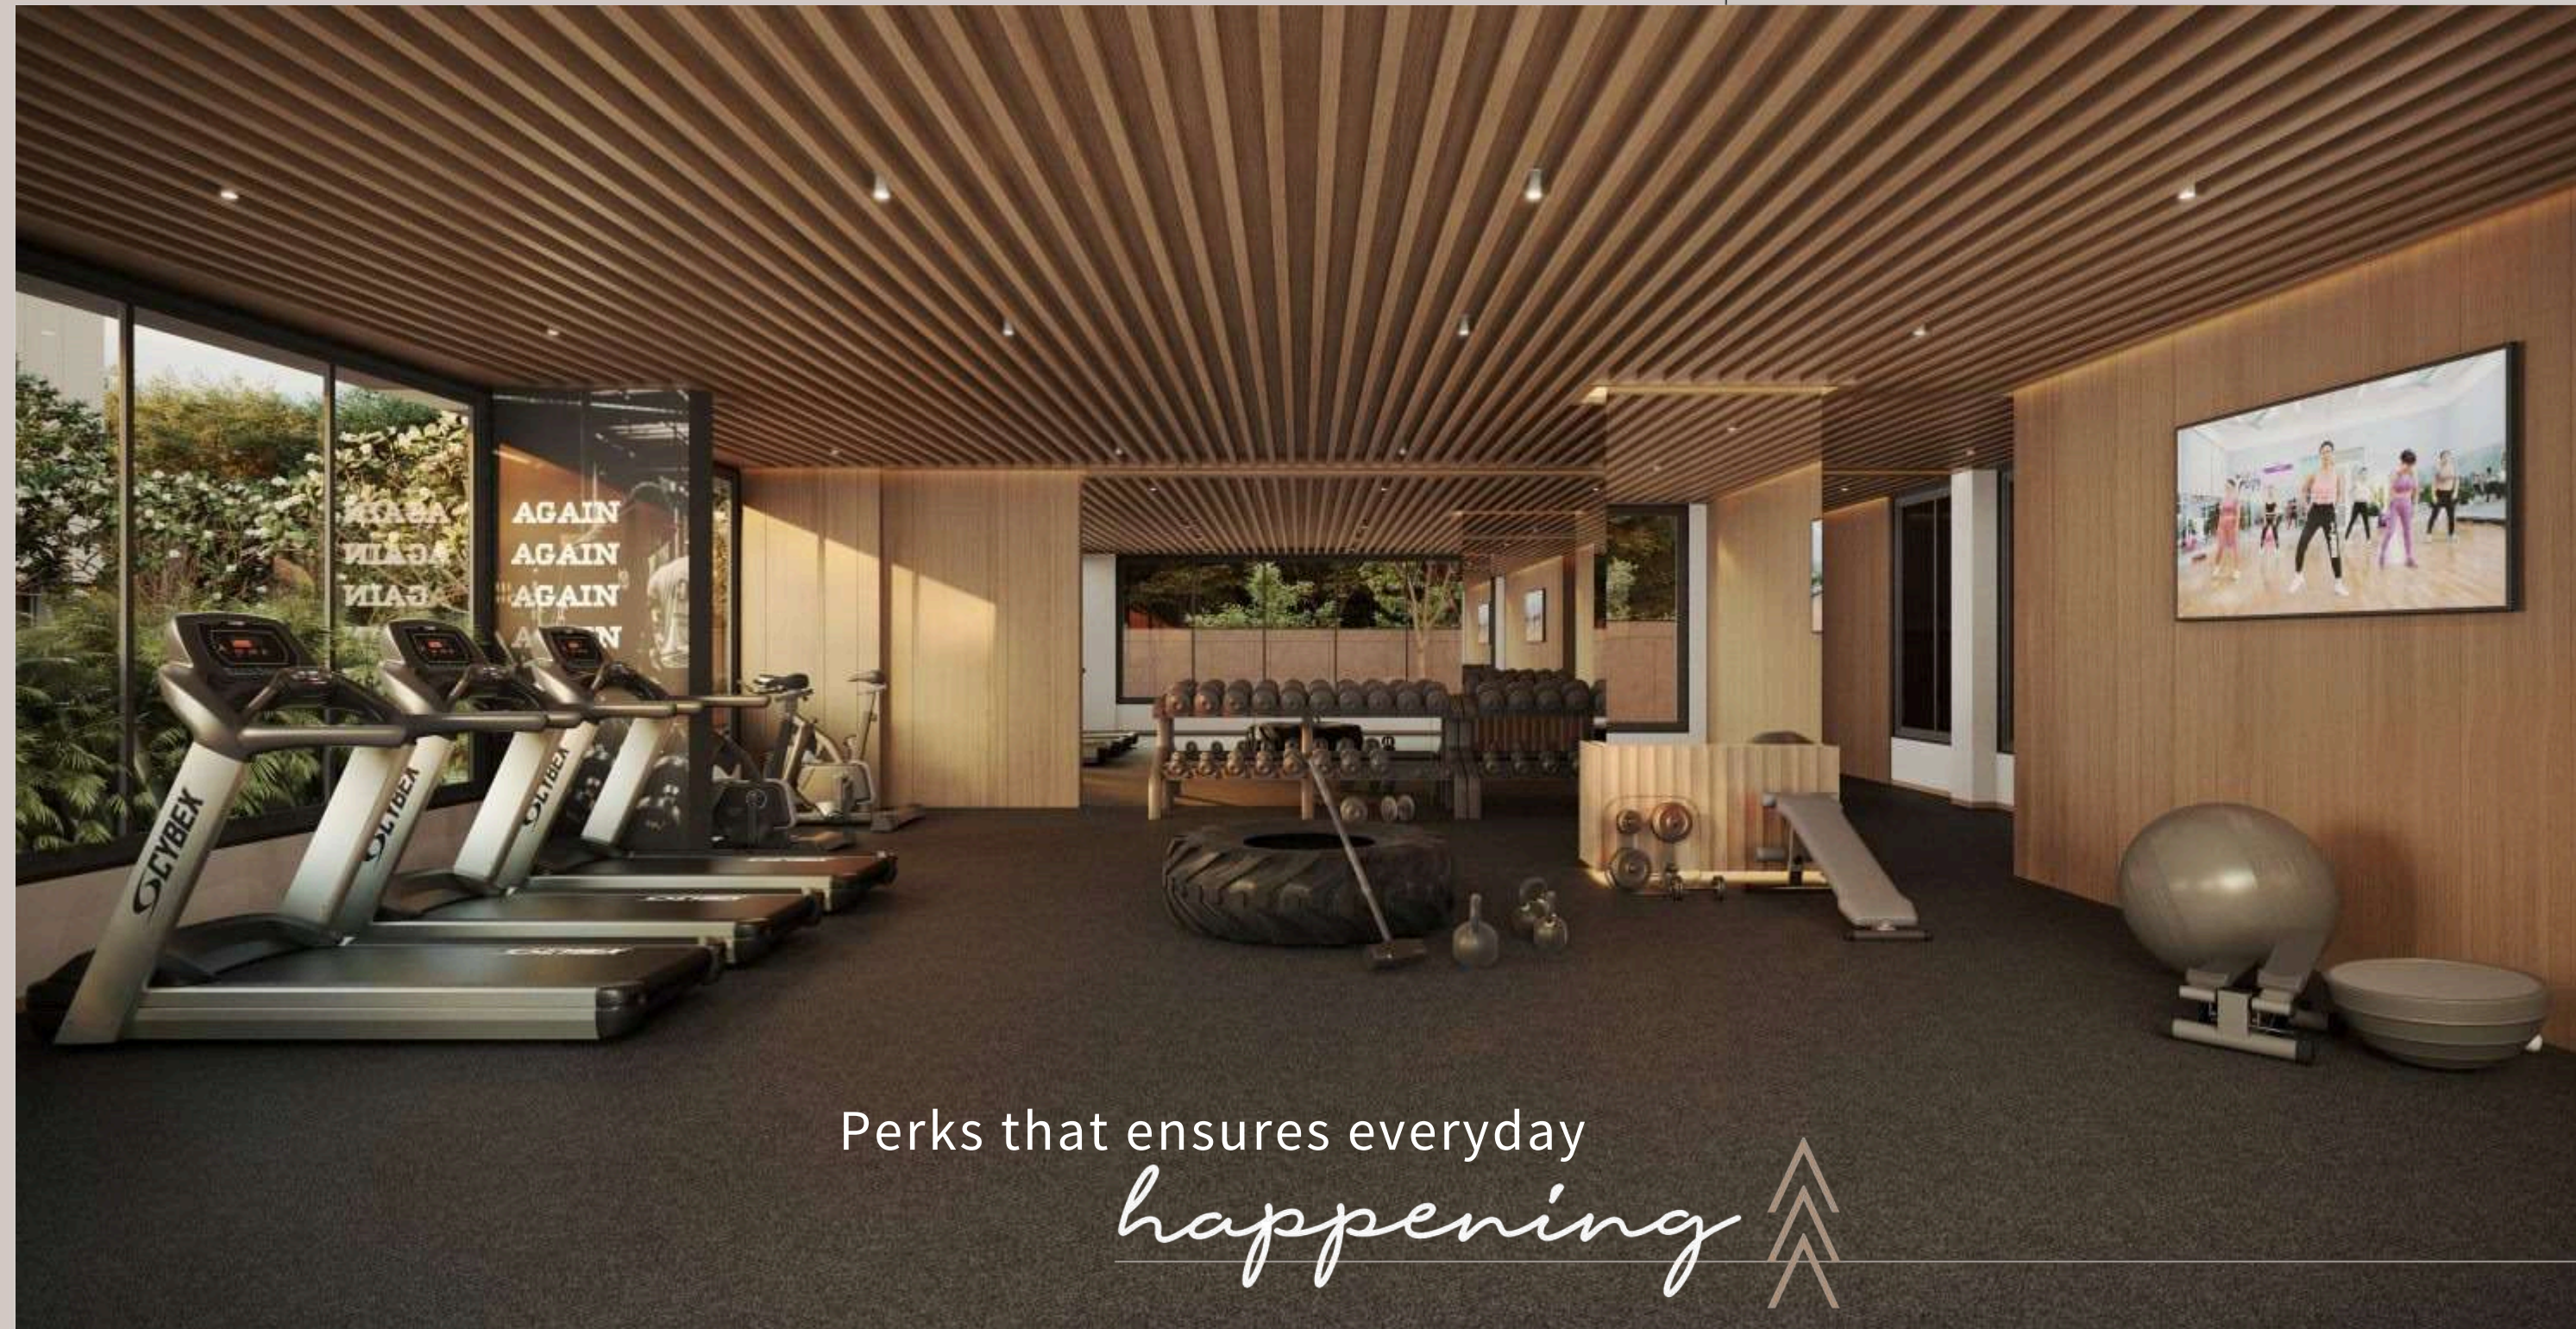

journey adorned  
with the beauty of

*golden hours*

An amusing design  
that illuminate  
*your evening*

THE SPACE WHERE EVENINGS ARE FILLED  
WITH EXCITEMENT AND CALMNESS.IT'S A  
SETTING WHERE CONNECTIONS ARE  
MADE , BINDS ARE STRENGTHENED AND  
MEMORIES ARE CREATED.

GYMNASIUM

GARDEN

INDOOR GAME

KITCHEN

MOTHER SIT OUTS

DESIGNED FOYER

TABLE TENNIS

VOLLEYBALL COURT

BOX CRICKET

SKATING RINK

BADMINTON COURT

LIBRARY

EVENT LAWN

CHILDREN'S PLAY AREA

JOGGING TRACK

BANQUET HALL

INFORMAL SIT OUT

SOCIETY OFFICE

YOGA SPACE

PICKUP/DROP OFF ZONE

SENIOR CITIZEN SIT OUT

AMPLE PARKING

24 HRS WATER

BOOM BARRIER