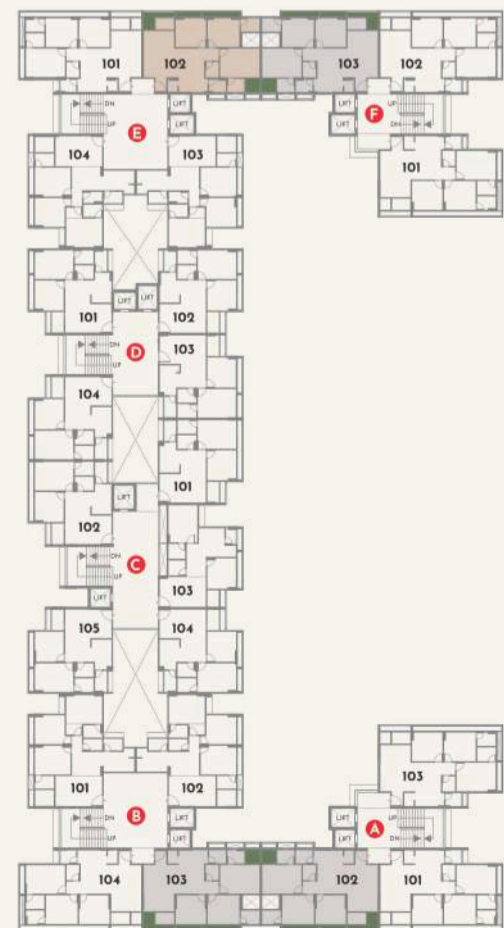

COMMON PLOT

CHILDREN PLAY AREA

MULTI-PORPOSE COURT WITH EPDM FLOORING

SEMI COVERED TODDLER PLAY AREA

OPEN AIR THEATRE

GROUND FLOOR

24 MT. WIDE ROAD

FIRST FLOOR (PODIUM)

24 MT. WIDE ROAD

SECOND FLOOR

TYPICAL FLOOR
(3RD TO 14TH FLOOR)

24 MT. WIDE ROAD

3 BHK (TYPE-1)
BLOCK - A,B,E,F

3 BHK (TYPE-2)

BLOCK - A,B,E,F

3 BHK (TYPE-3)

BLOCK - B & E

2 BHK (TYPE-1)
BLOCK - C & D

2 BHK (TYPE-2)
BLOCK - C