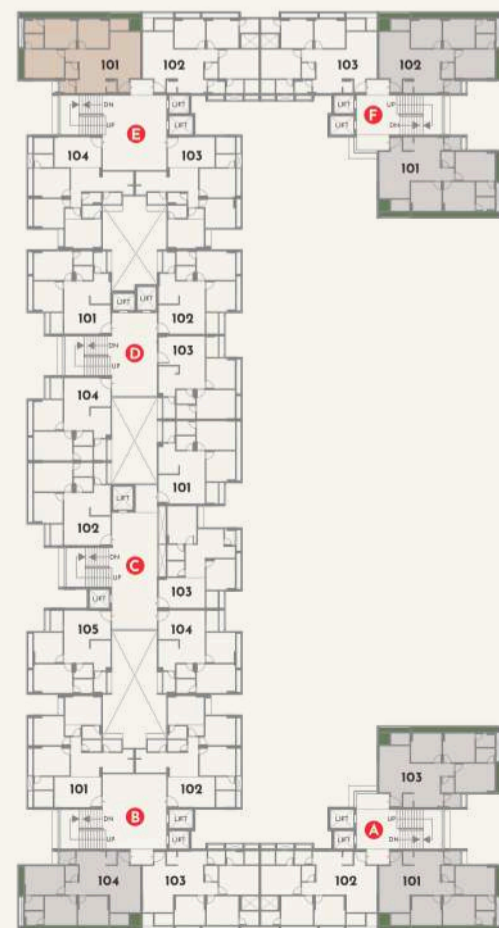

COMMON PLOT

CHILDREN PLAY AREA

MULTI-PORPOSE COURT WITH EPDM FLOORING

SEMI COVERED TODDLER PLAY AREA

OPEN AIR THEATRE

GROUND FLOOR

24 MT. WIDE ROAD

FIRST FLOOR (PODIUM)

24 MT. WIDE ROAD

SECOND FLOOR

TYPICAL FLOOR
(3RD TO 14TH FLOOR)

24 MT. WIDE ROAD

3 BHK (TYPE-1)
BLOCK - A,B,E,F

3 BHK (TYPE-2)

BLOCK - A,B,E,F

3 BHK (TYPE-3)

BLOCK - B & E

2 BHK (TYPE-1)
BLOCK - C & D

2 BHK (TYPE-2)
BLOCK - C