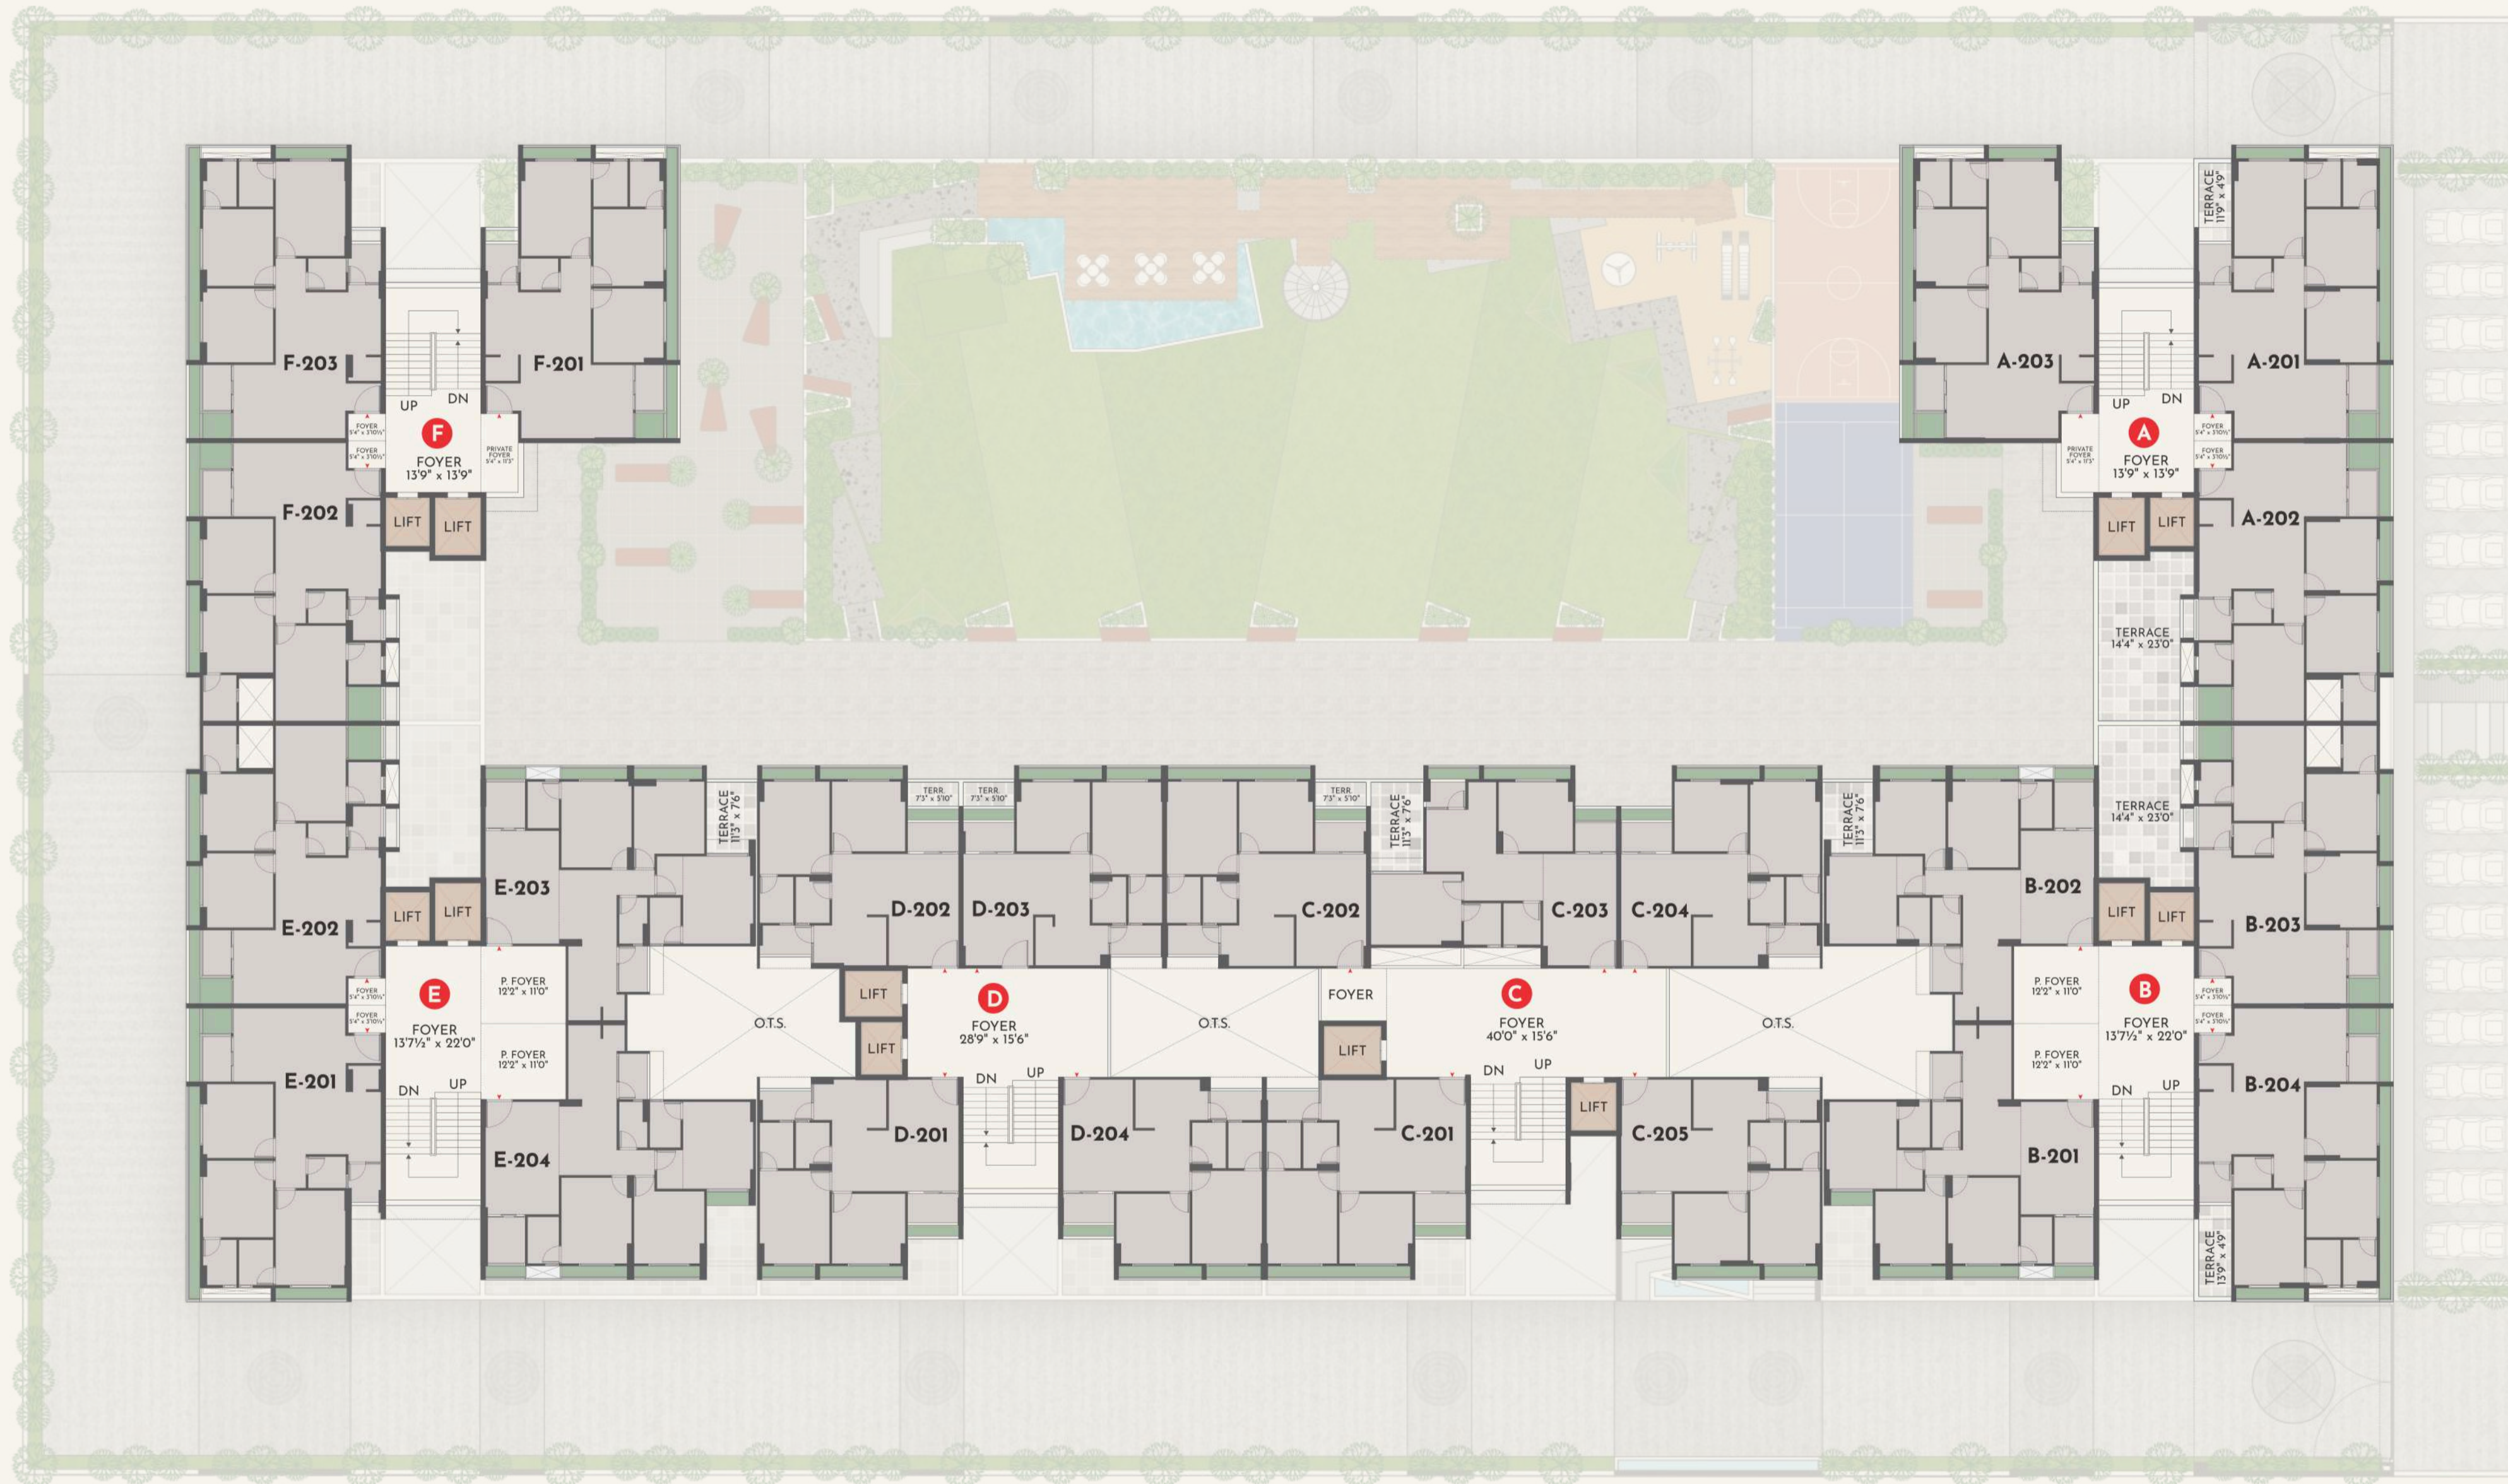

COMMON LIBRARY & CO-WORKING SPACE

MEETING ROOM

SEMI OPEN SITTING AREA WITH JHULA

OPEN SITTING AREA

PATHWAY

AMPHITHEATER

WATERBODY

GAZEBO

COMMON PLOT

CHILDREN PLAY AREA

MULTI-PORPOSE COURT WITH EPDM FLOORING

SEMI COVERED TODDLER PLAY AREA

OPEN AIR THEATRE

GROUND FLOOR

24 MT. WIDE ROAD

FIRST FLOOR (PODIUM)

24 MT. WIDE ROAD

SECOND FLOOR

TYPICAL FLOOR
(3RD TO 14TH FLOOR)

24 MT. WIDE ROAD

3 BHK (TYPE-1)
BLOCK - A,B,E,F

3 BHK (TYPE-2)

BLOCK - A,B,E,F

3 BHK (TYPE-3)

BLOCK - B & E

2 BHK (TYPE-1)
BLOCK - C & D

2 BHK (TYPE-2)
BLOCK - C