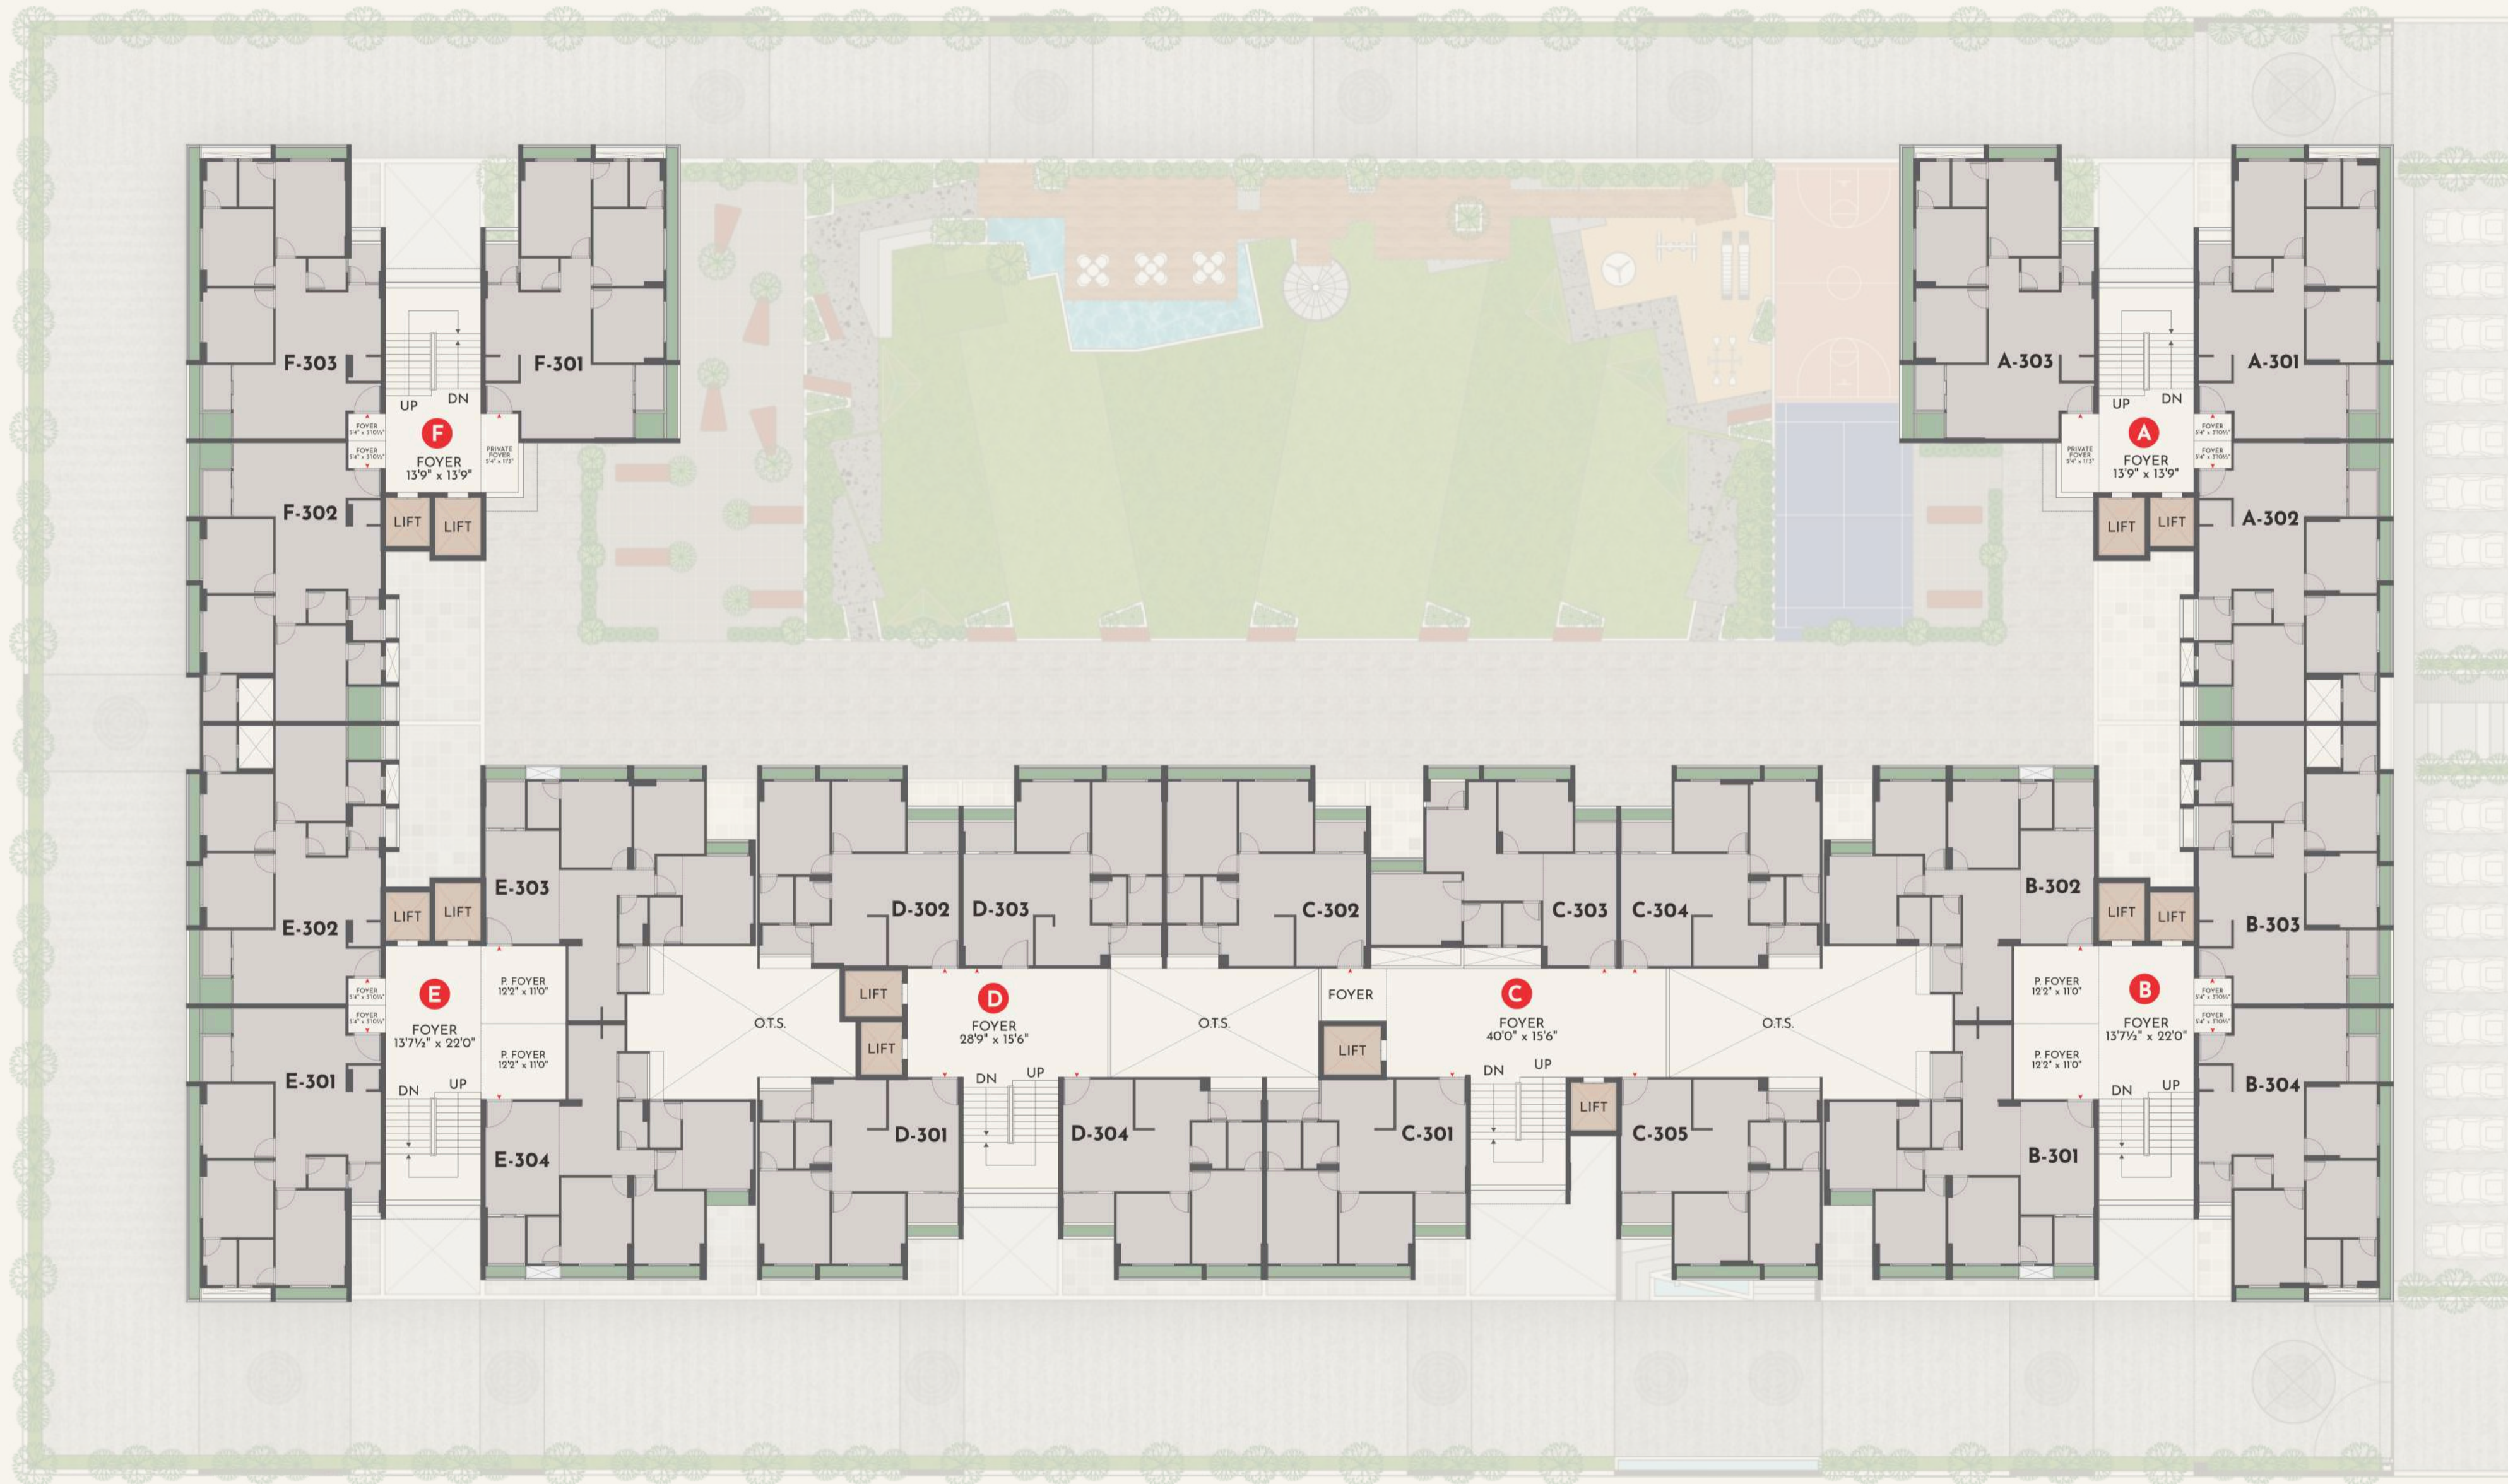

COMMON LIBRARY & CO-WORKING SPACE

MEETING ROOM

SEMI OPEN SITTING AREA WITH JHULA

OPEN SITTING AREA

PATHWAY

AMPHITHEATER

WATERBODY

GAZEBO

COMMON PLOT

CHILDREN PLAY AREA

MULTI-PORPOSE COURT WITH EPDM FLOORING

SEMI COVERED TODDLER PLAY AREA

OPEN AIR THEATRE

GROUND FLOOR

24 MT. WIDE ROAD

FIRST FLOOR (PODIUM)

24 MT. WIDE ROAD

SECOND FLOOR

TYPICAL FLOOR
(3RD TO 14TH FLOOR)

24 MT. WIDE ROAD

3 BHK (TYPE-1)
BLOCK - A,B,E,F

3 BHK (TYPE-2)

BLOCK - A,B,E,F

3 BHK (TYPE-3)

BLOCK - B & E

2 BHK (TYPE-1)
BLOCK - C & D

2 BHK (TYPE-2)
BLOCK - C