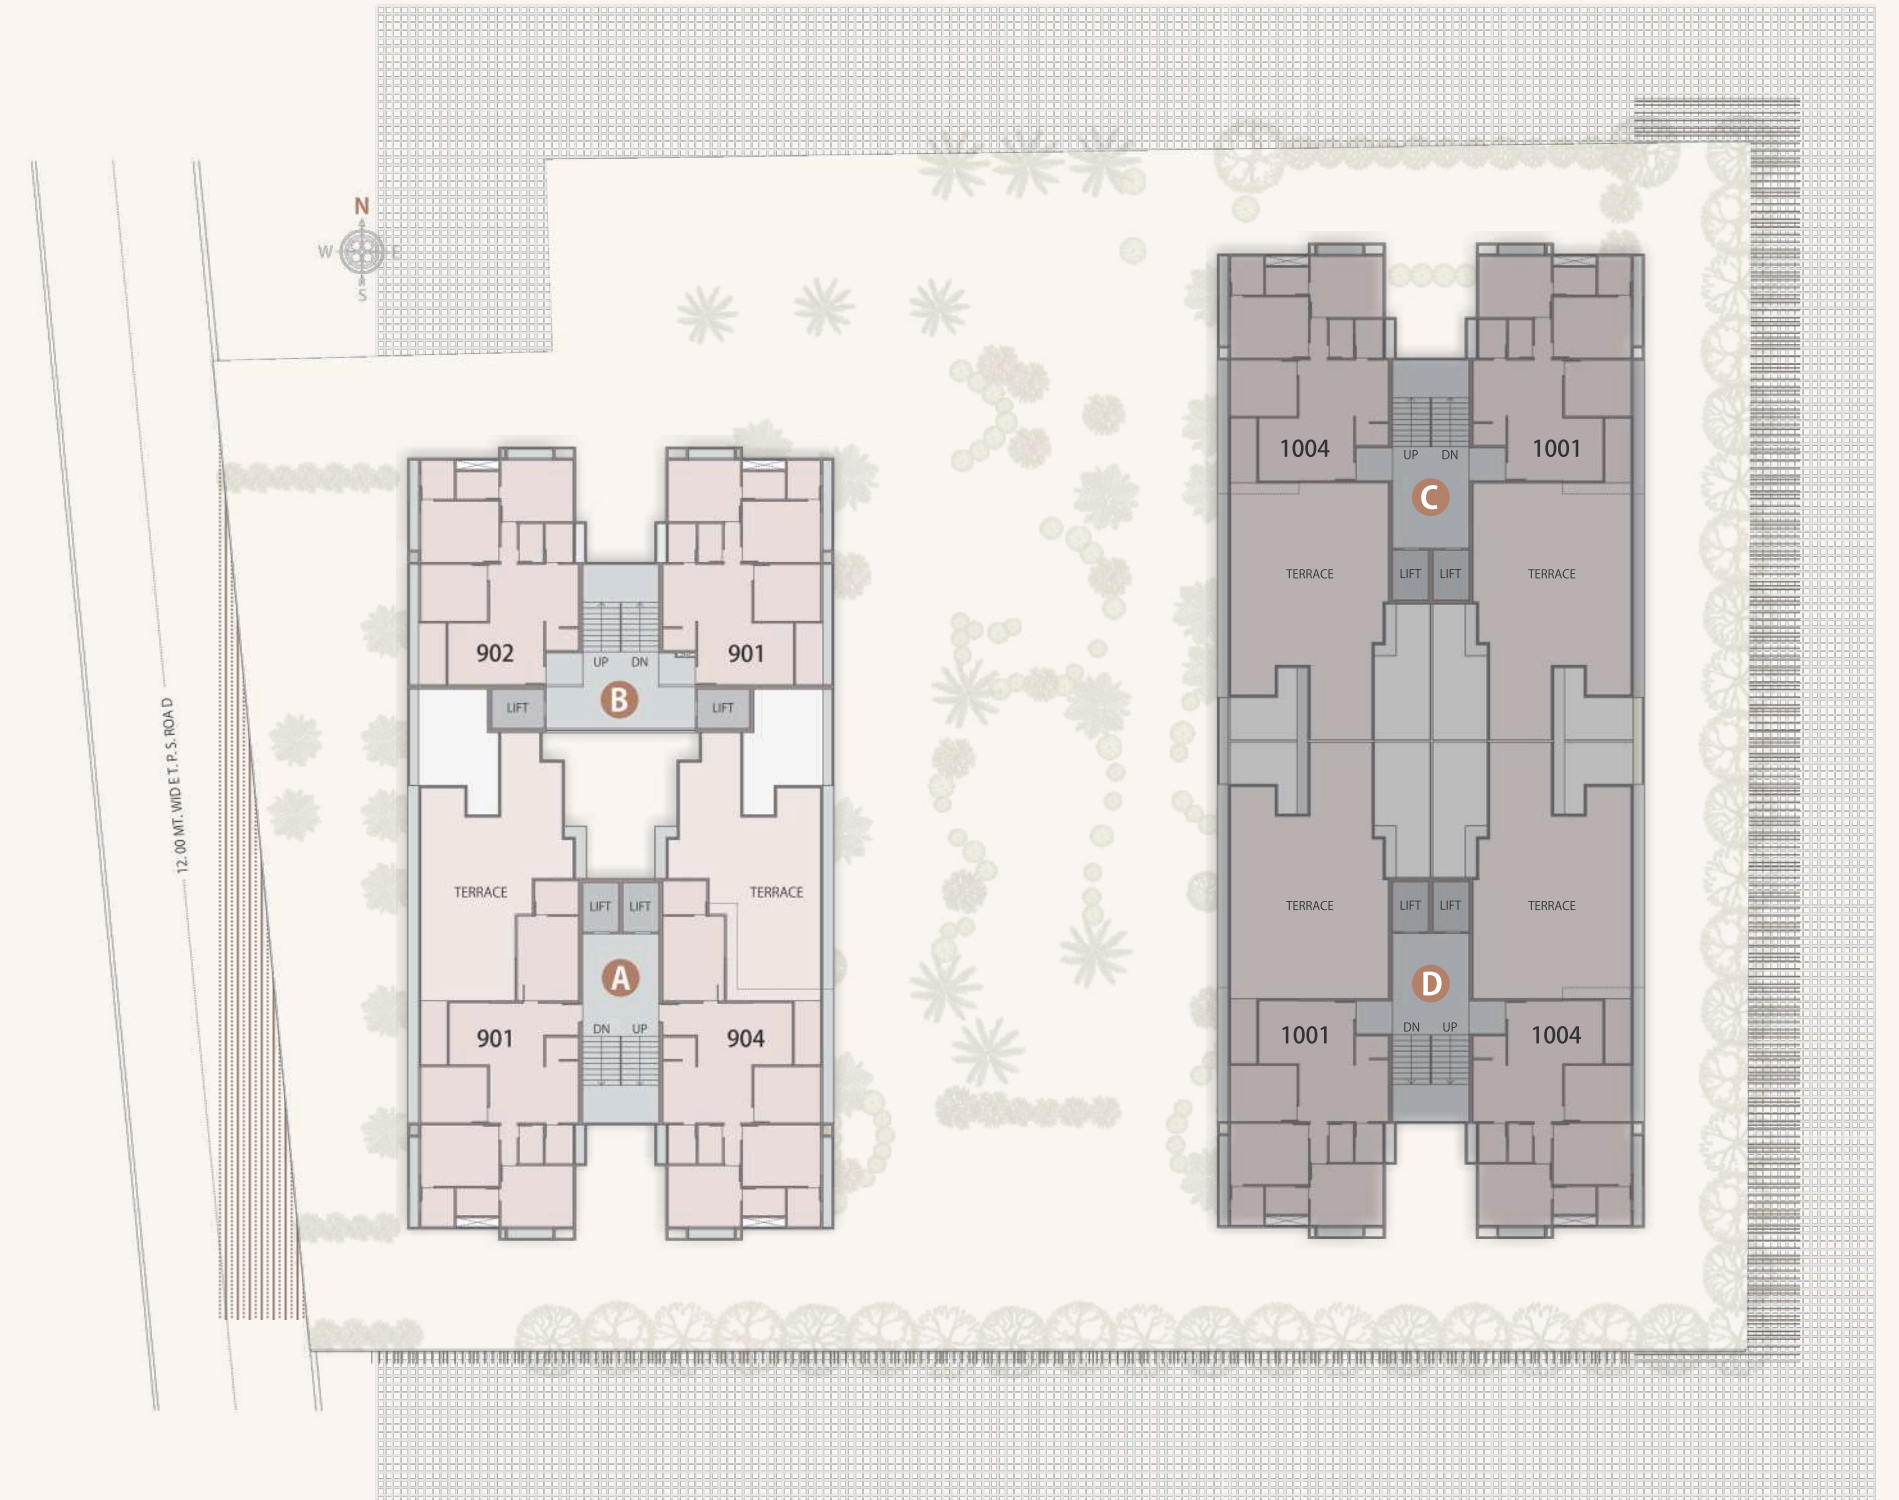

# Ground Floor Plan

Hand-picked Amenities. Premium Living

01. SECURITY CABIN & DROP OFF
02. NO VEHICLE ZONE
03. WAY TO BASEMENT
04. PERGOLA
05. ARTIFICIAL LAWN
06. WATER CASCADE
07. PALM PLAZA
08. CHILDREN PLAY AREA
09. LOOSE SEATING
10. HOPSCOTCH
11. FLOOR GAME
12. SEATOUT
13. SNAKE LADDER
14. INDOOR GYM / YOGA / ZUMBA
15. MULTIPURPOSE COURT & BOX CRICKET PITCH
16. BANQUET HALL
17. KITCHEN
18. BANQUET STORE
19. SWING AREA
20. METER ROOM
21. T.V LOUNGE / LIBRARY
22. FABRICATION ROOF SEATING
23. CONTOUR
24. LUSH GREEN LAWN
25. SENIOR CITIZEN AREA
26. TODDLER PLAY ZONE
27. SOCIETY OFFICE
28. INDOOR GAMES

SPACIOUS

VENTILATION

CLIMATE CONSIDERATE ARCHITECTURE

1  
TYPICAL UNIT PLAN  
BLOCK  
A

2  
TYPICAL UNIT PLAN  
BLOCK  
A, B, C, D

TYPICAL UNIT PLAN

BLOCK  
C & D

PENT HOUSE FLOOR PLAN