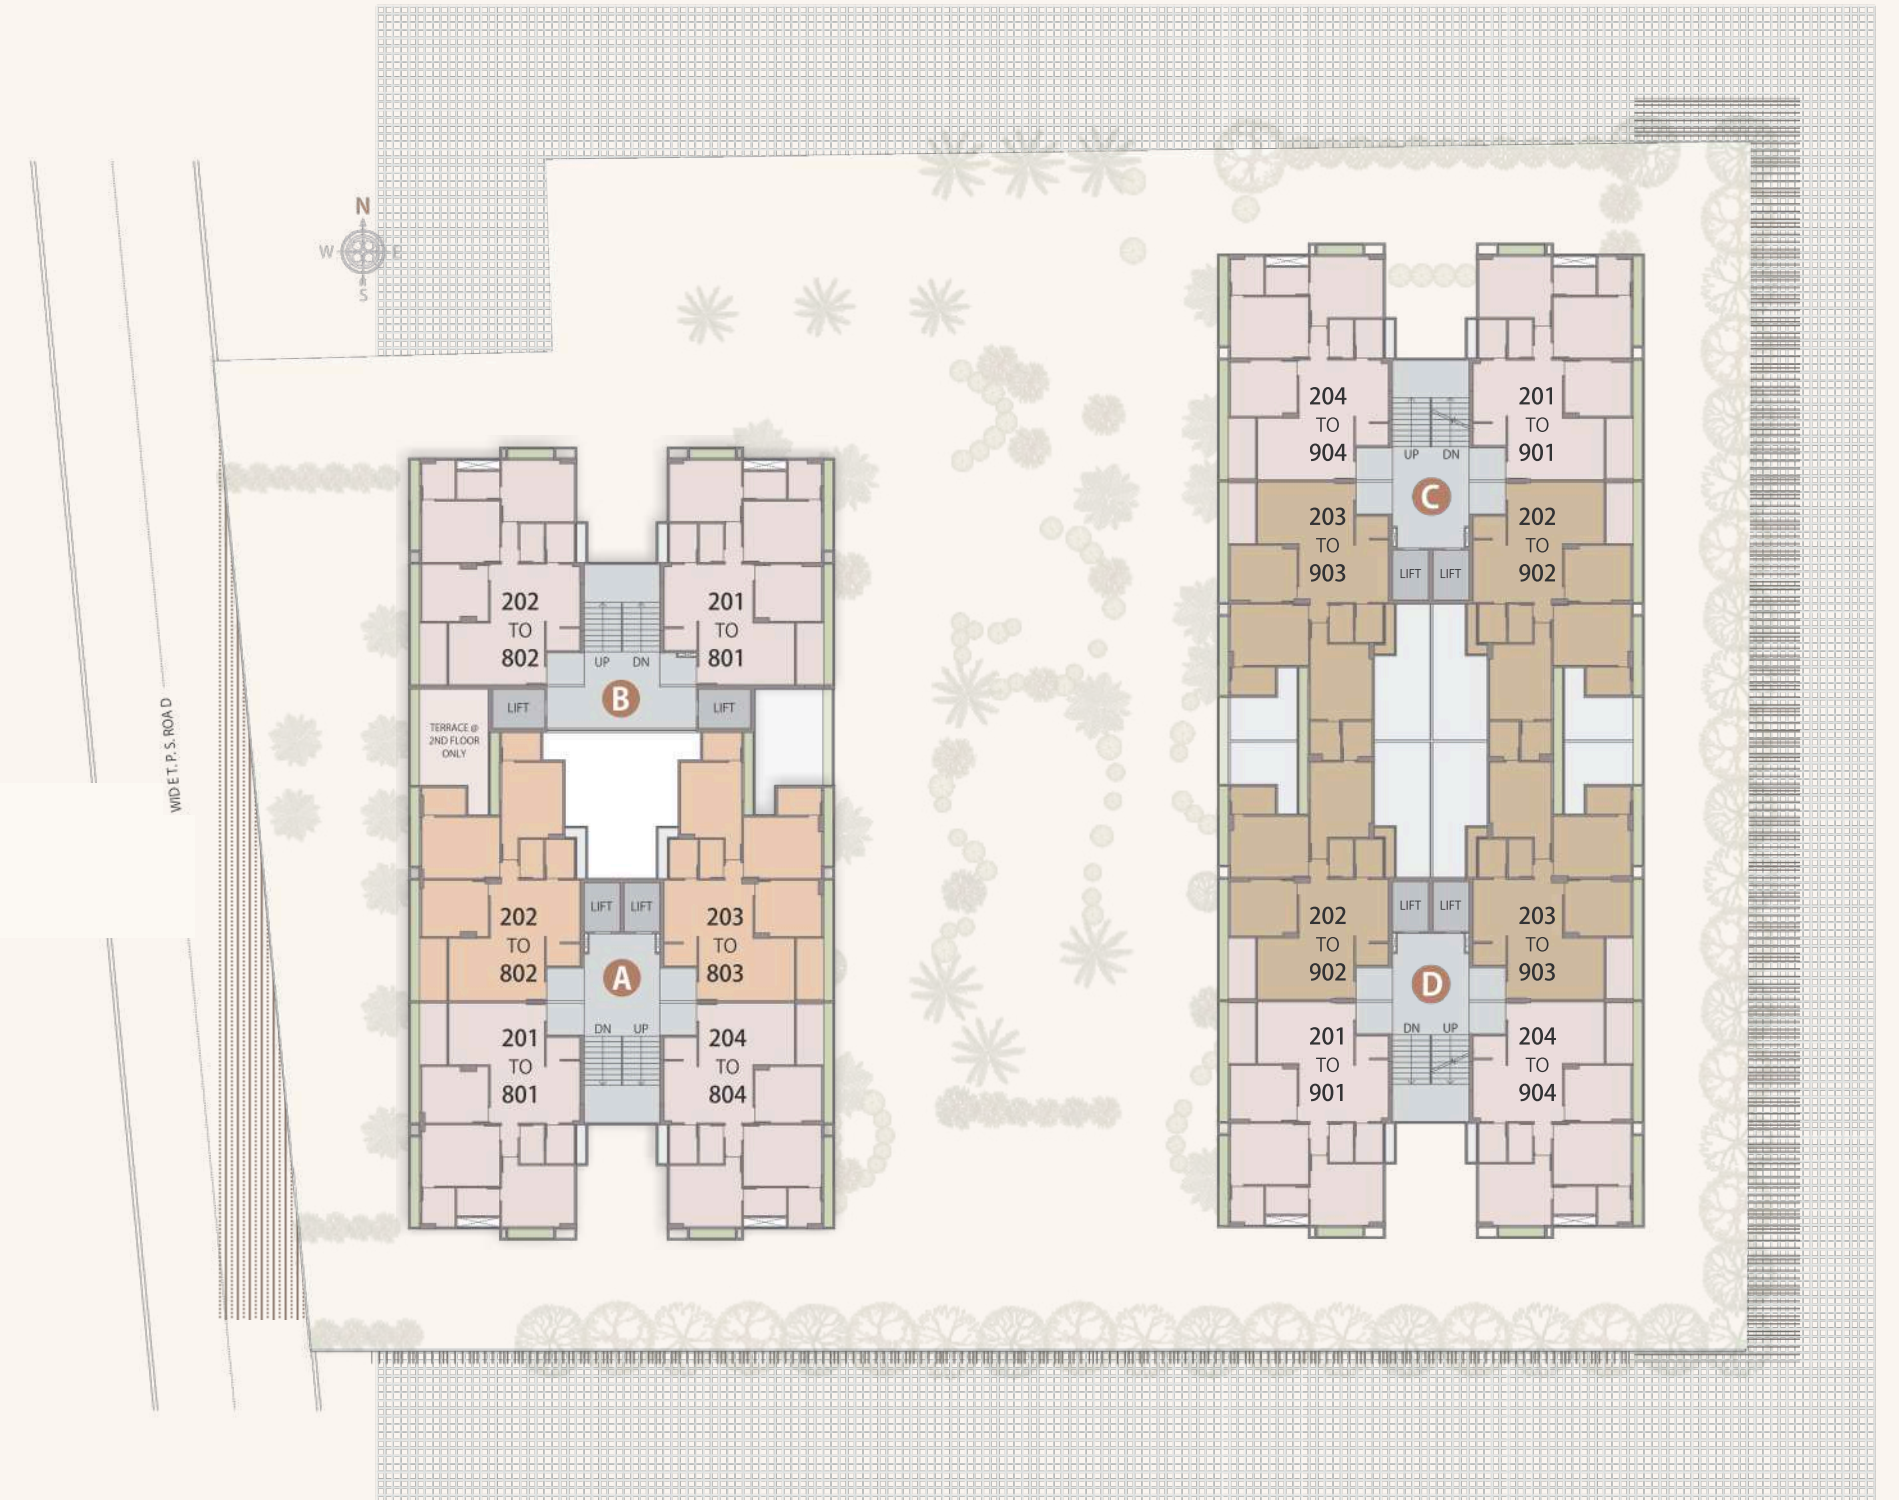

# Ground Floor Plan

Hand-picked Amenities. Premium Living

01. SECURITY CABIN & DROP OFF
02. NO VEHICLE ZONE
03. WAY TO BASEMENT
04. PERGOLA
05. ARTIFICIAL LAWN
06. WATER CASCADE
07. PALM PLAZA
08. CHILDREN PLAY AREA
09. LOOSE SEATING
10. HOPSCOTCH
11. FLOOR GAME
12. SEATOUT
13. SNAKE LADDER
14. INDOOR GYM / YOGA / ZUMBA
15. MULTIPURPOSE COURT & BOX CRICKET PITCH
16. BANQUET HALL
17. KITCHEN
18. BANQUET STORE
19. SWING AREA
20. METER ROOM
21. T.V LOUNGE / LIBRARY
22. FABRICATION ROOF SEATING
23. CONTOUR
24. LUSH GREEN LAWN
25. SENIOR CITIZEN AREA
26. TODDLER PLAY ZONE
27. SOCIETY OFFICE
28. INDOOR GAMES

1ST FLOOR PLAN

TYPICAL FLOOR PLAN