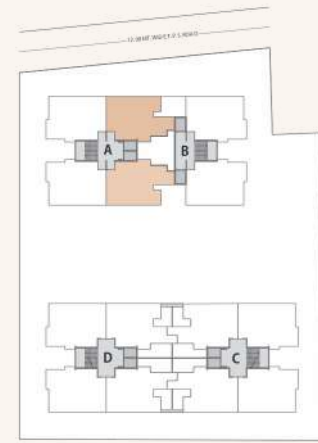

# Ground Floor Plan

Hand-picked Amenities. Premium Living

01. SECURITY CABIN & DROP OFF
02. NO VEHICLE ZONE
03. WAY TO BASEMENT
04. PERGOLA
05. ARTIFICIAL LAWN
06. WATER CASCADE
07. PALM PLAZA
08. CHILDREN PLAY AREA
09. LOOSE SEATING
10. HOPSCOTCH
11. FLOOR GAME
12. SEATOUT
13. SNAKE LADDER
14. INDOOR GYM / YOGA / ZUMBA
15. MULTIPURPOSE COURT & BOX CRICKET PITCH
16. BANQUET HALL
17. KITCHEN
18. BANQUET STORE
19. SWING AREA
20. METER ROOM
21. T.V LOUNGE / LIBRARY
22. FABRICATION ROOF SEATING
23. CONTOUR
24. LUSH GREEN LAWN
25. SENIOR CITIZEN AREA
26. TODDLER PLAY ZONE
27. SOCIETY OFFICE
28. INDOOR GAMES

SPACIOUS

VENTILATION

CLIMATE CONSIDERATE ARCHITECTURE

1  
TYPICAL UNIT PLAN  
BLOCK  
A

2  
TYPICAL UNIT PLAN  
BLOCK  
A, B, C, D

TYPICAL UNIT PLAN

BLOCK  
C & D

PENT HOUSE FLOOR PLAN