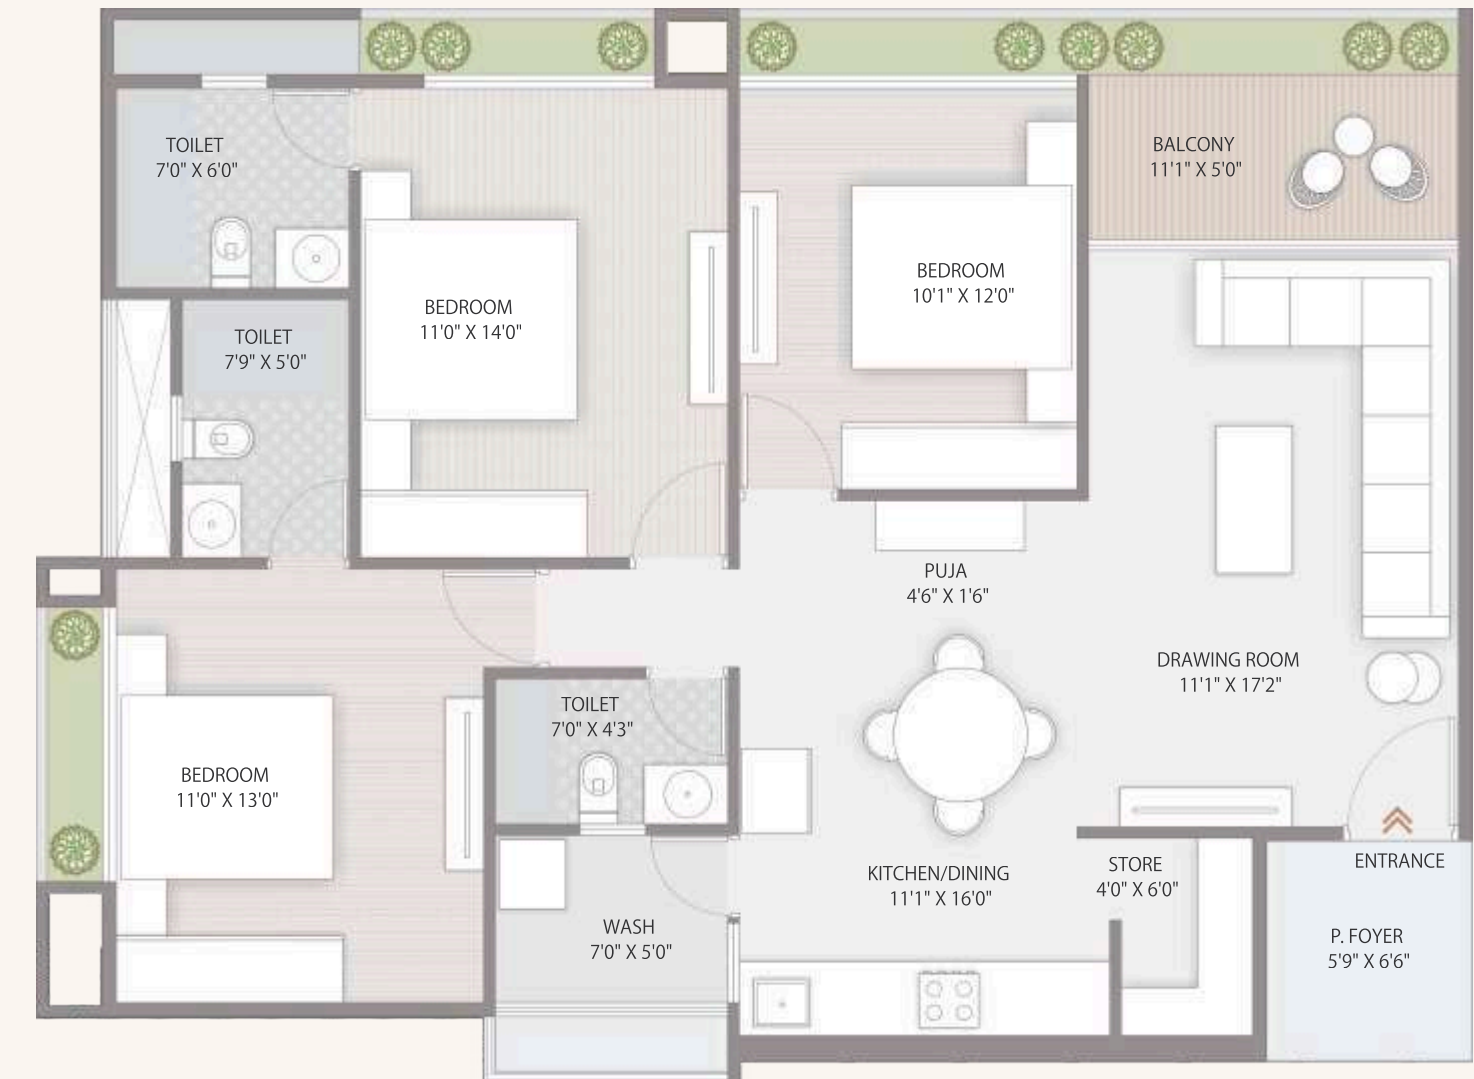

# Ground Floor Plan

Hand-picked Amenities. Premium Living

01. SECURITY CABIN & DROP OFF
02. NO VEHICLE ZONE
03. WAY TO BASEMENT
04. PERGOLA
05. ARTIFICIAL LAWN
06. WATER CASCADE
07. PALM PLAZA
08. CHILDREN PLAY AREA
09. LOOSE SEATING
10. HOPSCOTCH
11. FLOOR GAME
12. SEATOUT
13. SNAKE LADDER
14. INDOOR GYM / YOGA / ZUMBA
15. MULTIPURPOSE COURT & BOX CRICKET PITCH
16. BANQUET HALL
17. KITCHEN
18. BANQUET STORE
19. SWING AREA
20. METER ROOM
21. T.V LOUNGE / LIBRARY
22. FABRICATION ROOF SEATING
23. CONTOUR
24. LUSH GREEN LAWN
25. SENIOR CITIZEN AREA
26. TODDLER PLAY ZONE
27. SOCIETY OFFICE
28. INDOOR GAMES

1ST FLOOR PLAN

TYPICAL FLOOR PLAN

# Living / Dining, Kitchen & Bedroom

Intelligent space planning, soothing interiors, premium finishes and abundant natural light and air-ventilation makes for a perfect home that is designed for you to enjoy the best that life has to offer.

SPACIOUS

VENTILATION

CLIMATE CONSIDERATE ARCHITECTURE

1  
TYPICAL UNIT PLAN  
BLOCK  
A

2  
TYPICAL UNIT PLAN  
BLOCK  
A, B, C, D

TYPICAL UNIT PLAN

BLOCK  
C & D

PENT HOUSE FLOOR PLAN