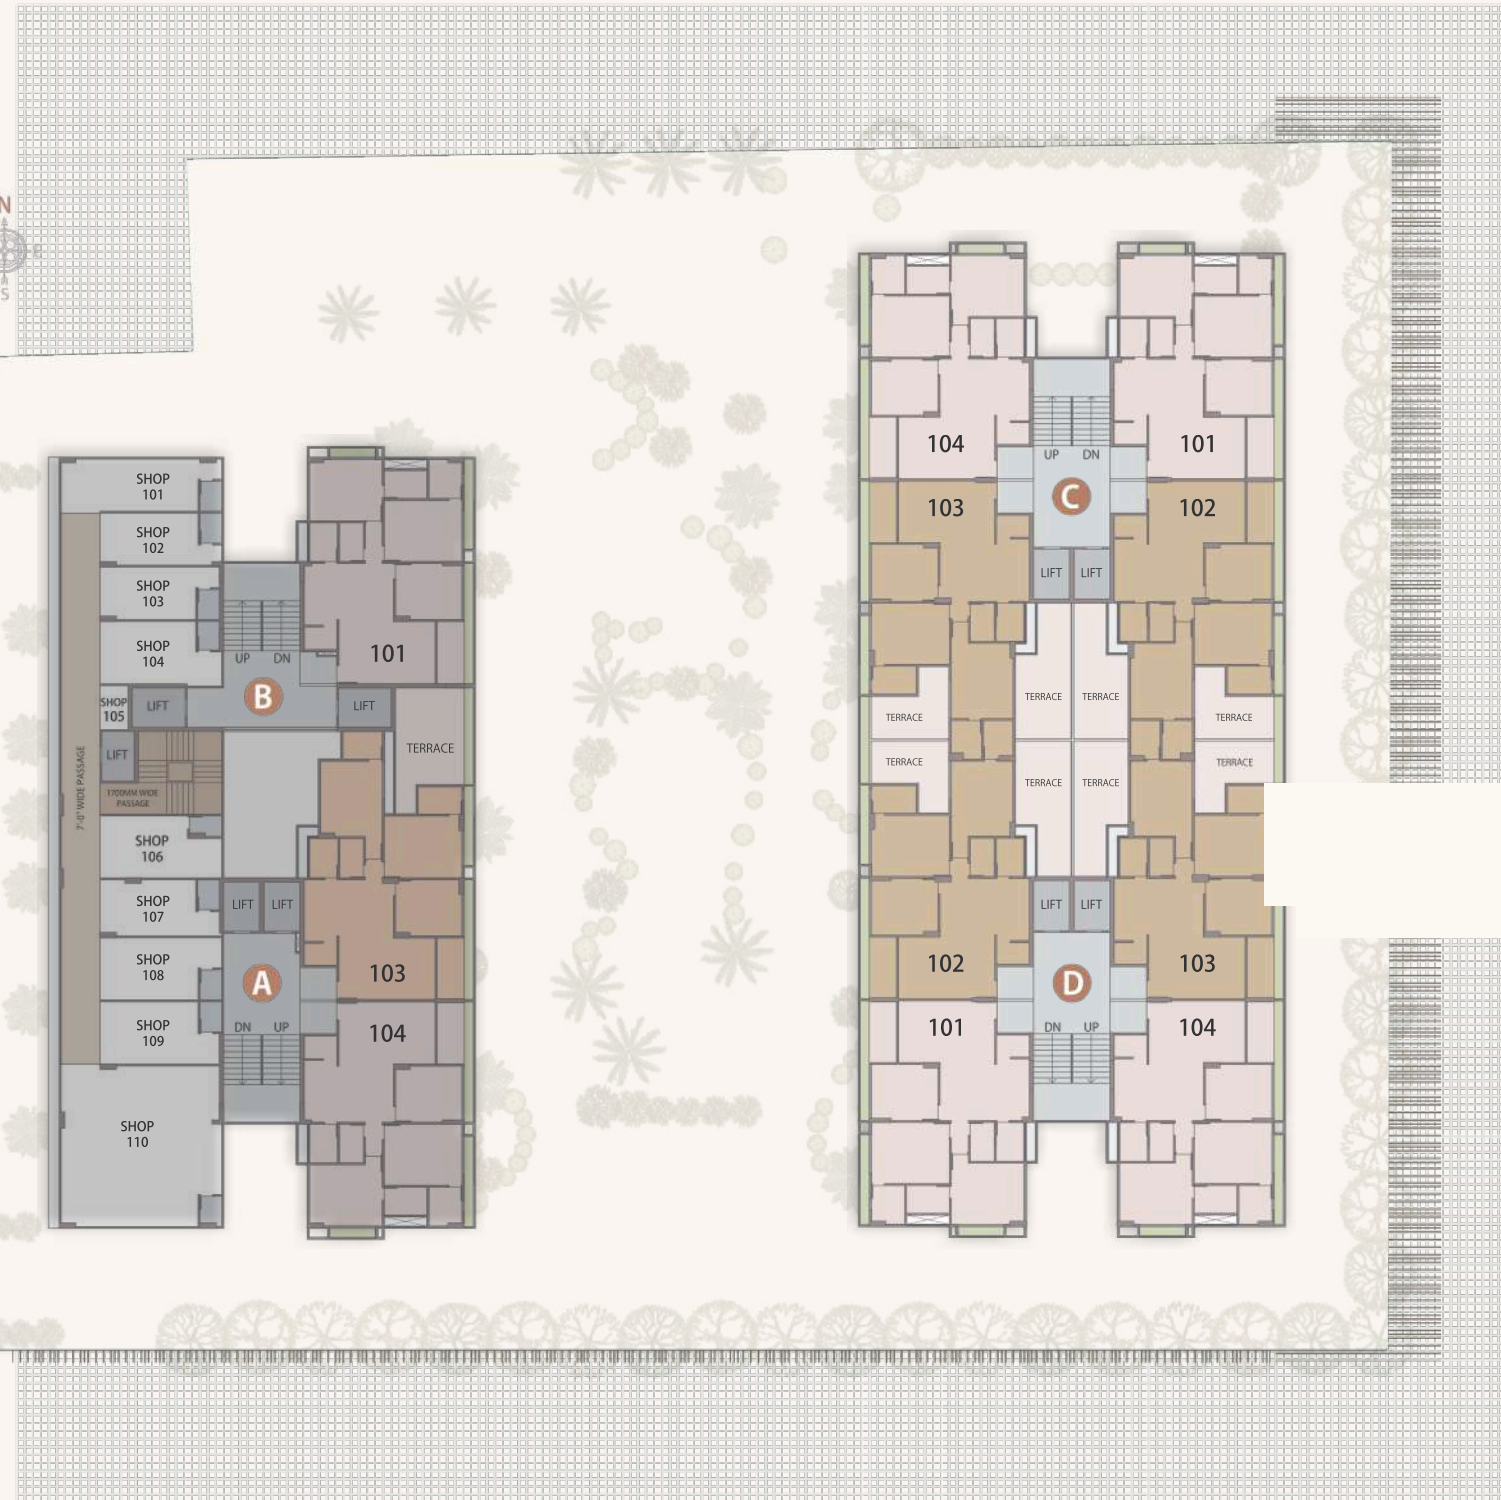

# Ground Floor Plan

Hand-picked Amenities. Premium Living

01. SECURITY CABIN & DROP OFF
02. NO VEHICLE ZONE
03. WAY TO BASEMENT
04. PERGOLA
05. ARTIFICIAL LAWN
06. WATER CASCADE
07. PALM PLAZA
08. CHILDREN PLAY AREA
09. LOOSE SEATING
10. HOPSCOTCH
11. FLOOR GAME
12. SEATOUT
13. SNAKE LADDER
14. INDOOR GYM / YOGA / ZUMBA
15. MULTIPURPOSE COURT & BOX CRICKET PITCH
16. BANQUET HALL
17. KITCHEN
18. BANQUET STORE
19. SWING AREA
20. METER ROOM
21. T.V LOUNGE / LIBRARY
22. FABRICATION ROOF SEATING
23. CONTOUR
24. LUSH GREEN LAWN
25. SENIOR CITIZEN AREA
26. TODDLER PLAY ZONE
27. SOCIETY OFFICE
28. INDOOR GAMES

1ST FLOOR PLAN

TYPICAL FLOOR PLAN