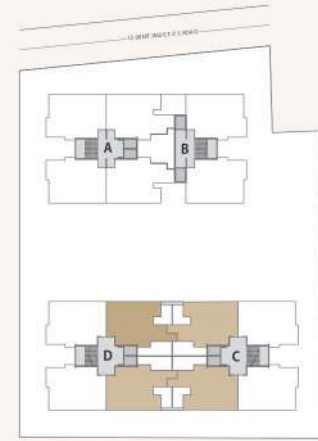

# Ground Floor Plan

Hand-picked Amenities. Premium Living

01. SECURITY CABIN & DROP OFF
02. NO VEHICLE ZONE
03. WAY TO BASEMENT
04. PERGOLA
05. ARTIFICIAL LAWN
06. WATER CASCADE
07. PALM PLAZA
08. CHILDREN PLAY AREA
09. LOOSE SEATING
10. HOPSCOTCH
11. FLOOR GAME
12. SEATOUT
13. SNAKE LADDER
14. INDOOR GYM / YOGA / ZUMBA
15. MULTIPURPOSE COURT & BOX CRICKET PITCH
16. BANQUET HALL
17. KITCHEN
18. BANQUET STORE
19. SWING AREA
20. METER ROOM
21. T.V LOUNGE / LIBRARY
22. FABRICATION ROOF SEATING
23. CONTOUR
24. LUSH GREEN LAWN
25. SENIOR CITIZEN AREA
26. TODDLER PLAY ZONE
27. SOCIETY OFFICE
28. INDOOR GAMES

SPACIOUS

VENTILATION

CLIMATE CONSIDERATE ARCHITECTURE

1  
TYPICAL UNIT PLAN  
BLOCK  
A

2  
TYPICAL UNIT PLAN  
BLOCK  
A, B, C, D

TYPICAL UNIT PLAN

BLOCK  
C & D

PENT HOUSE FLOOR PLAN