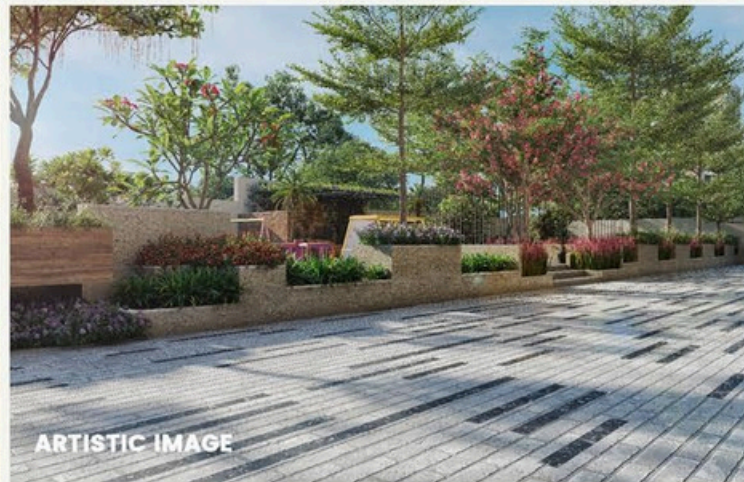

ARTISTIC IMAGE

regal
fit for royalty