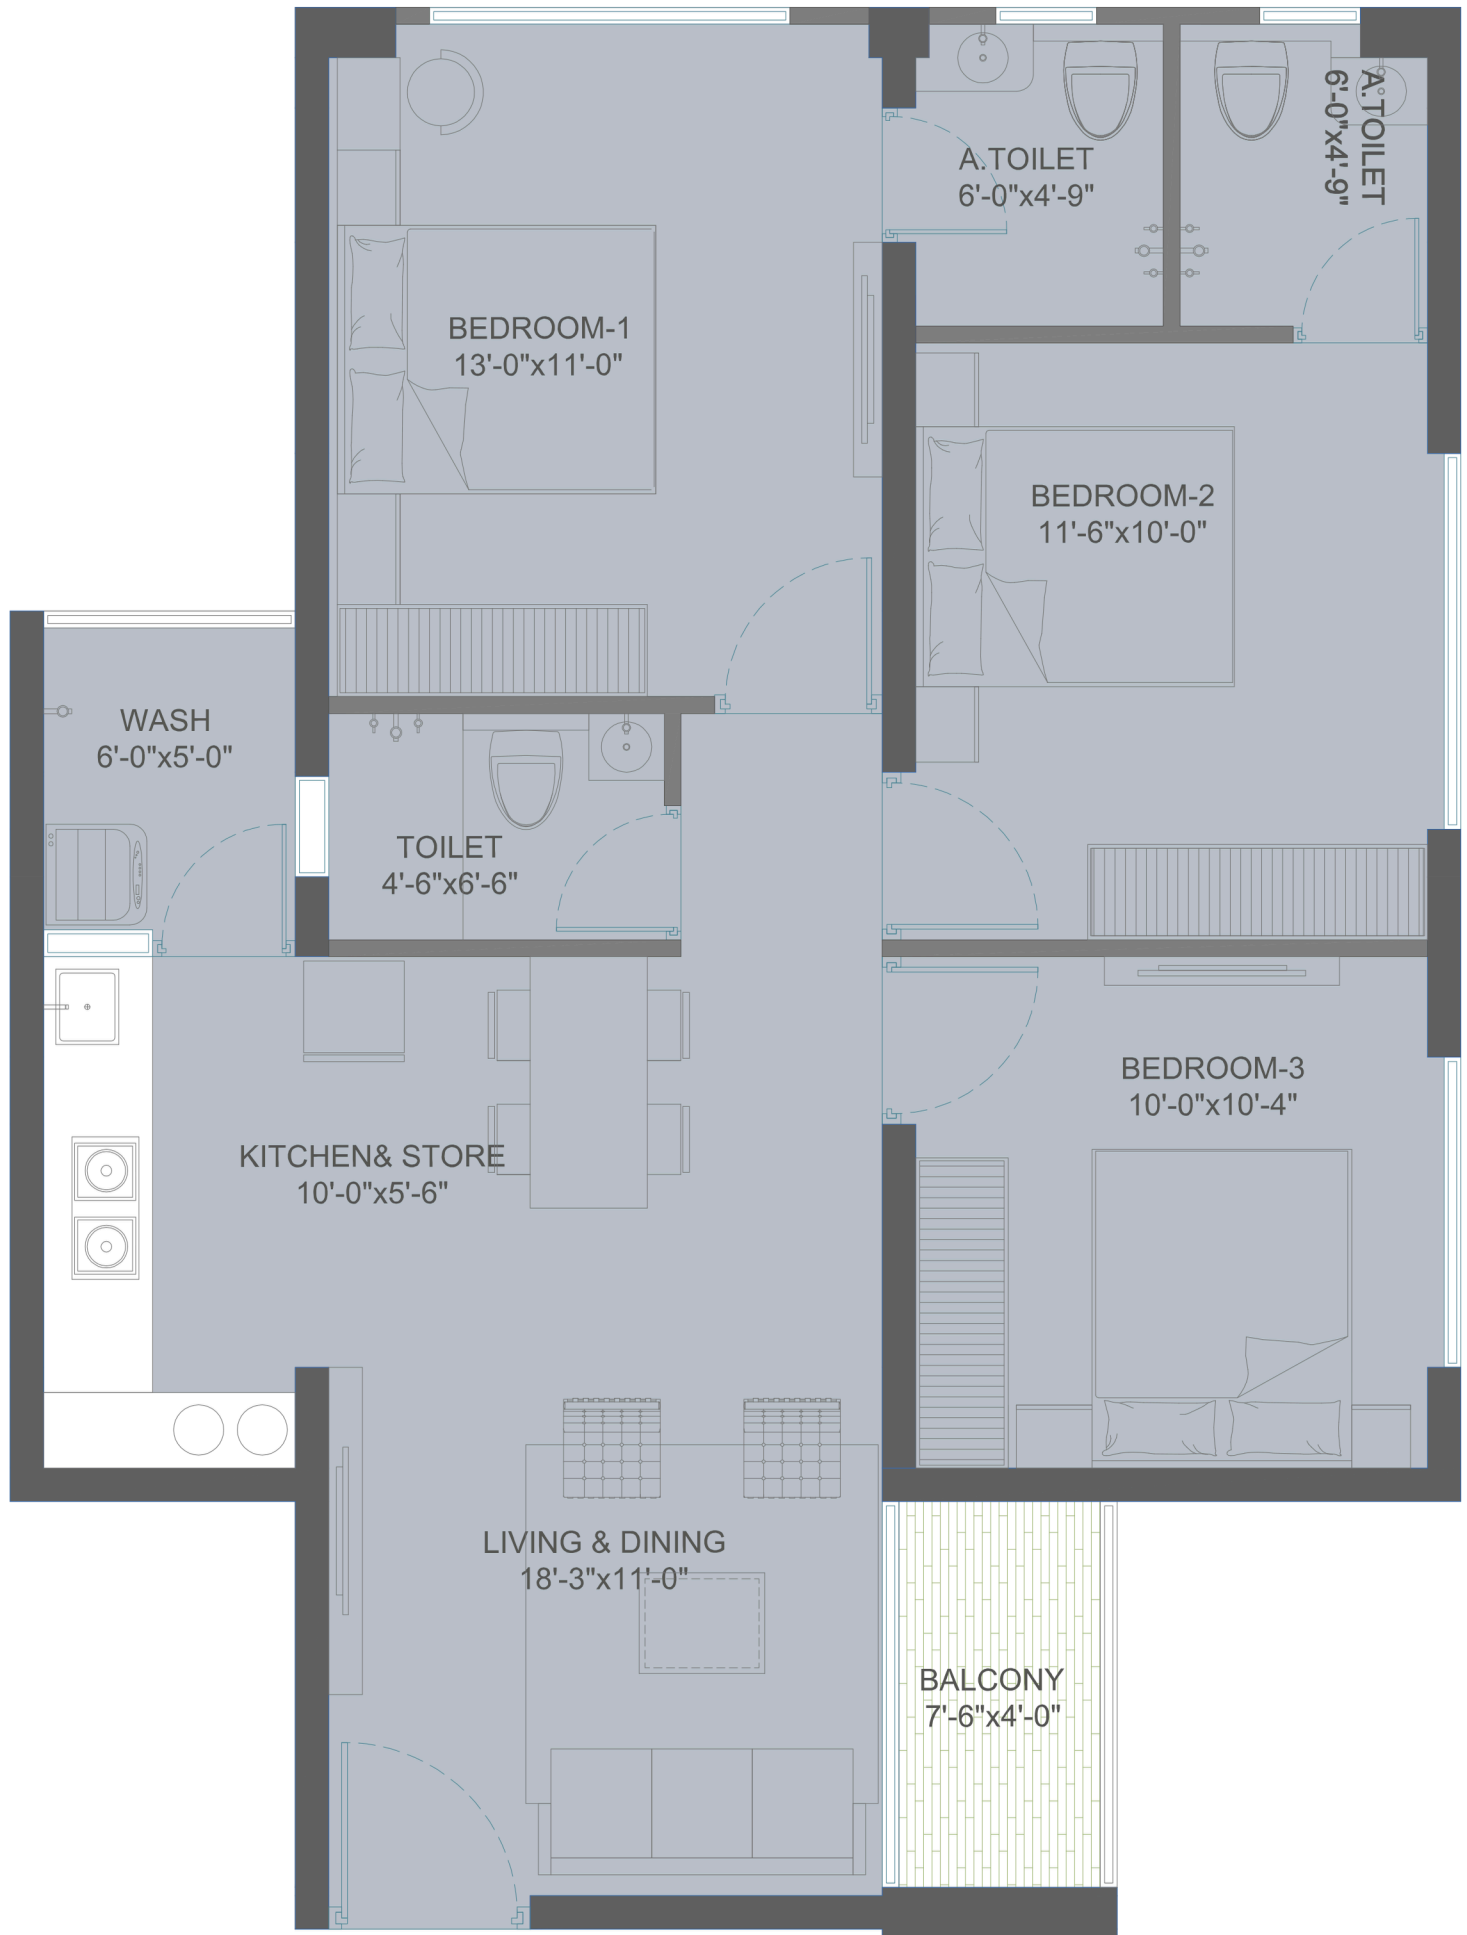

# 2 | 3 BHK

COMING SOON

Welcome to a world where architecture and luxury merge to redefine modern living. Nestled in the heart of Chharodi, Ahmedabad, this iconic 33-storey masterpiece offers you a lifestyle beyond imagination. Designed to be a landmark in Ahmedabad's ever-growing skyline, it promises to be the perfect blend of sophistication, convenience, and comfort.

# 33

First Floor Plan

Typical Floor Plan  
(2nd to 33rd Floor)

3 BHK  
Floor Plan

2 BHK  
Floor Plan