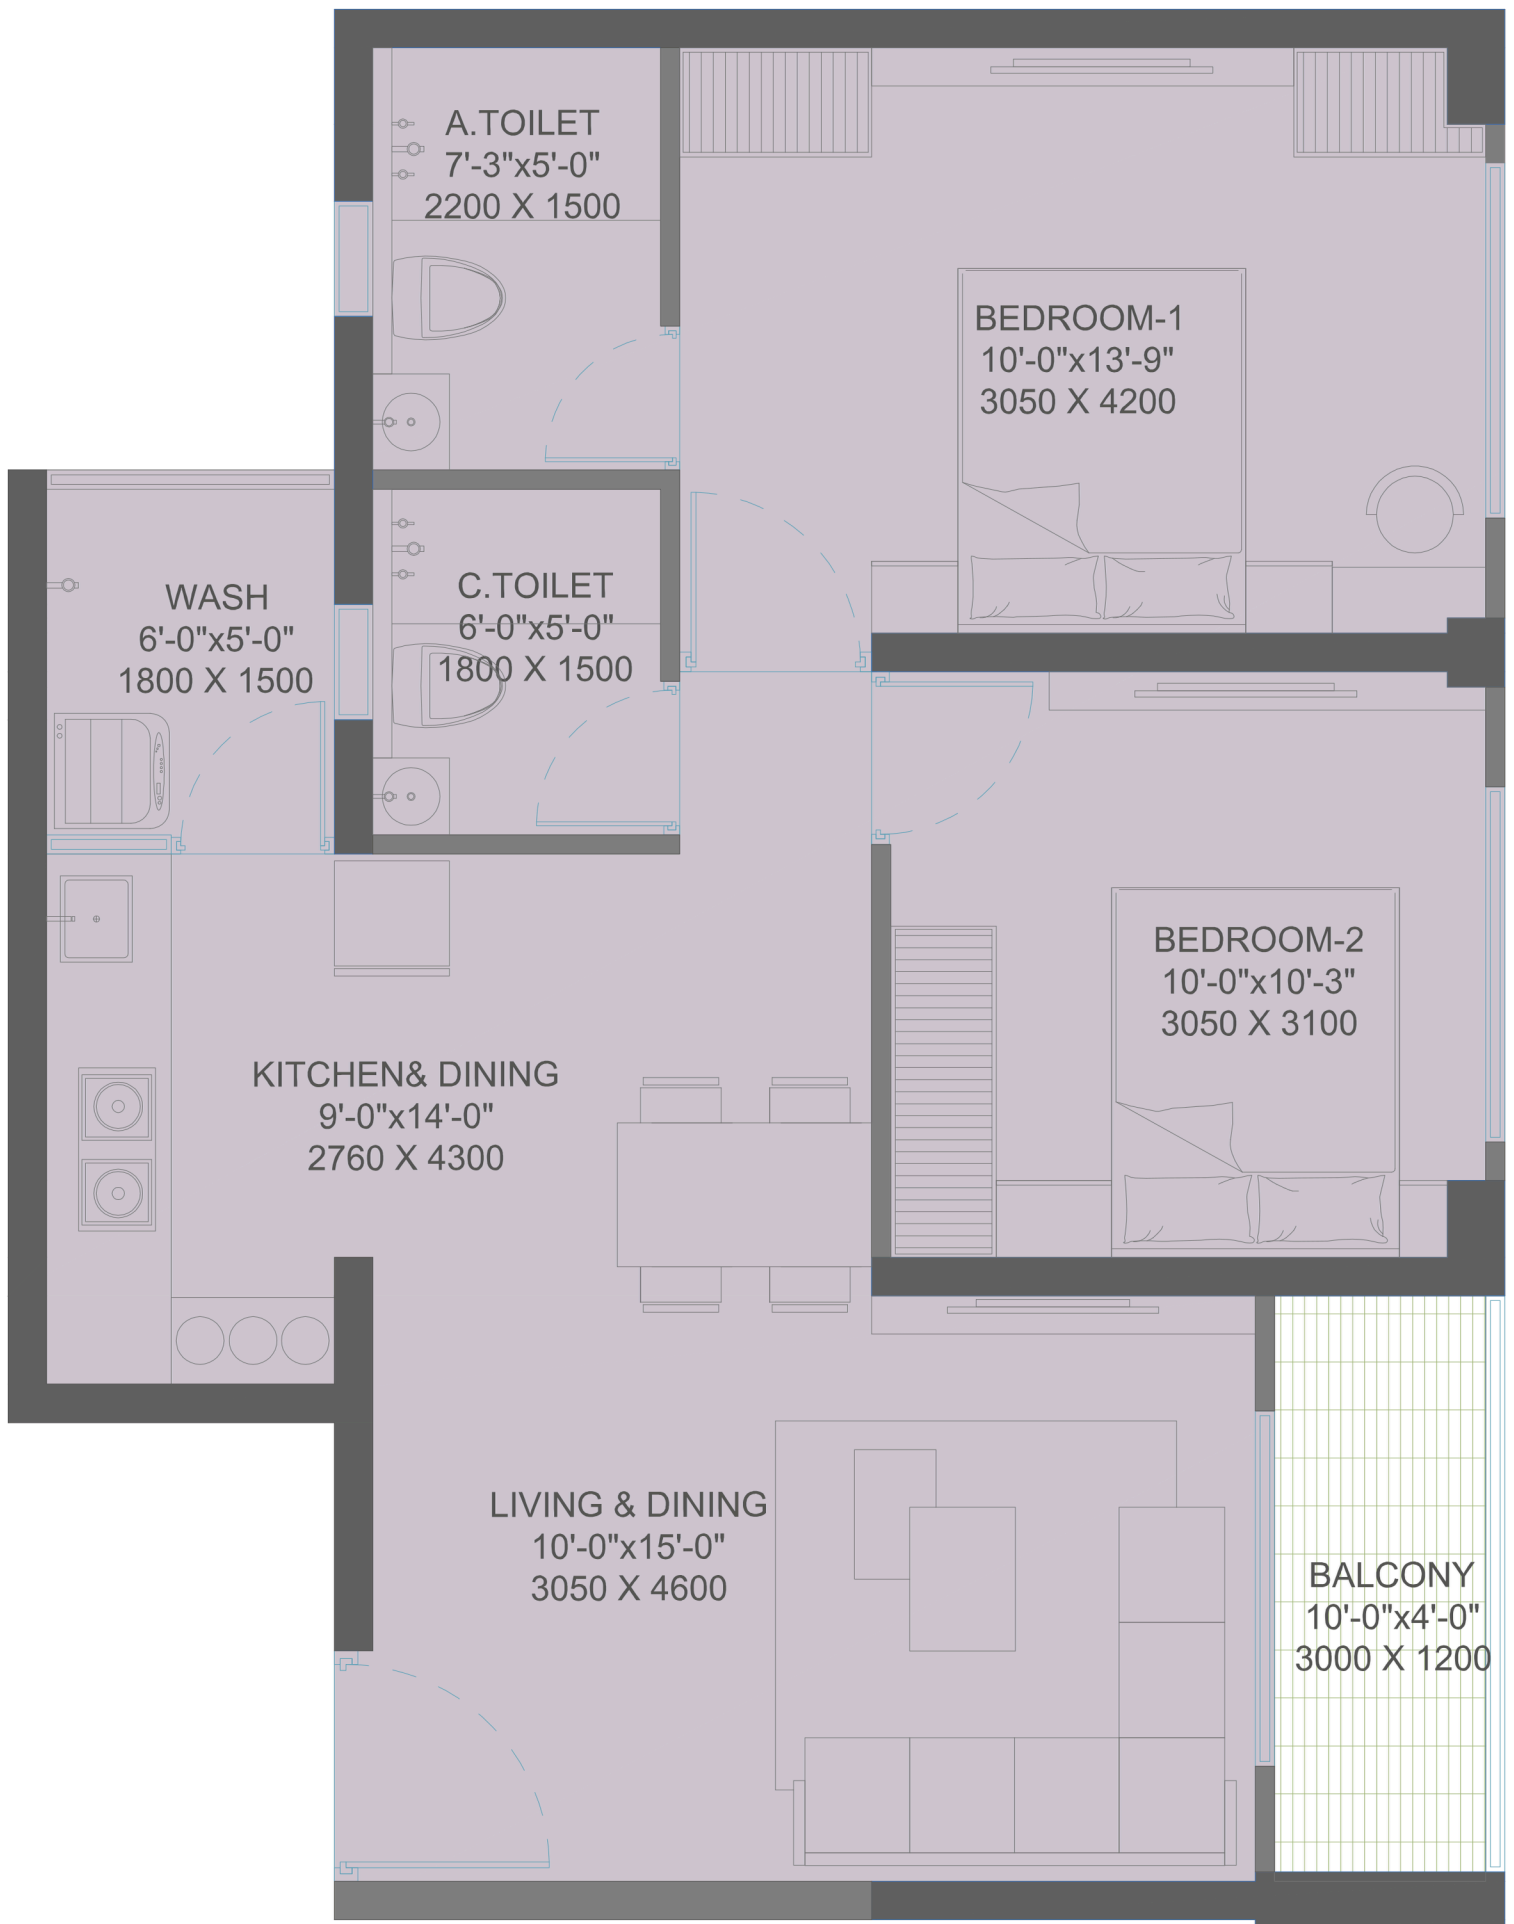

# 2 | 3 BHK

COMING SOON

Welcome to a world where architecture and luxury merge to redefine modern living. Nestled in the heart of Chharodi, Ahmedabad, this iconic 33-storey masterpiece offers you a lifestyle beyond imagination. Designed to be a landmark in Ahmedabad's ever-growing skyline, it promises to be the perfect blend of sophistication, convenience, and comfort.

# 33

First Floor Plan

Typical Floor Plan  
(2nd to 33rd Floor)

3 BHK  
Floor Plan

2 BHK  
Floor Plan