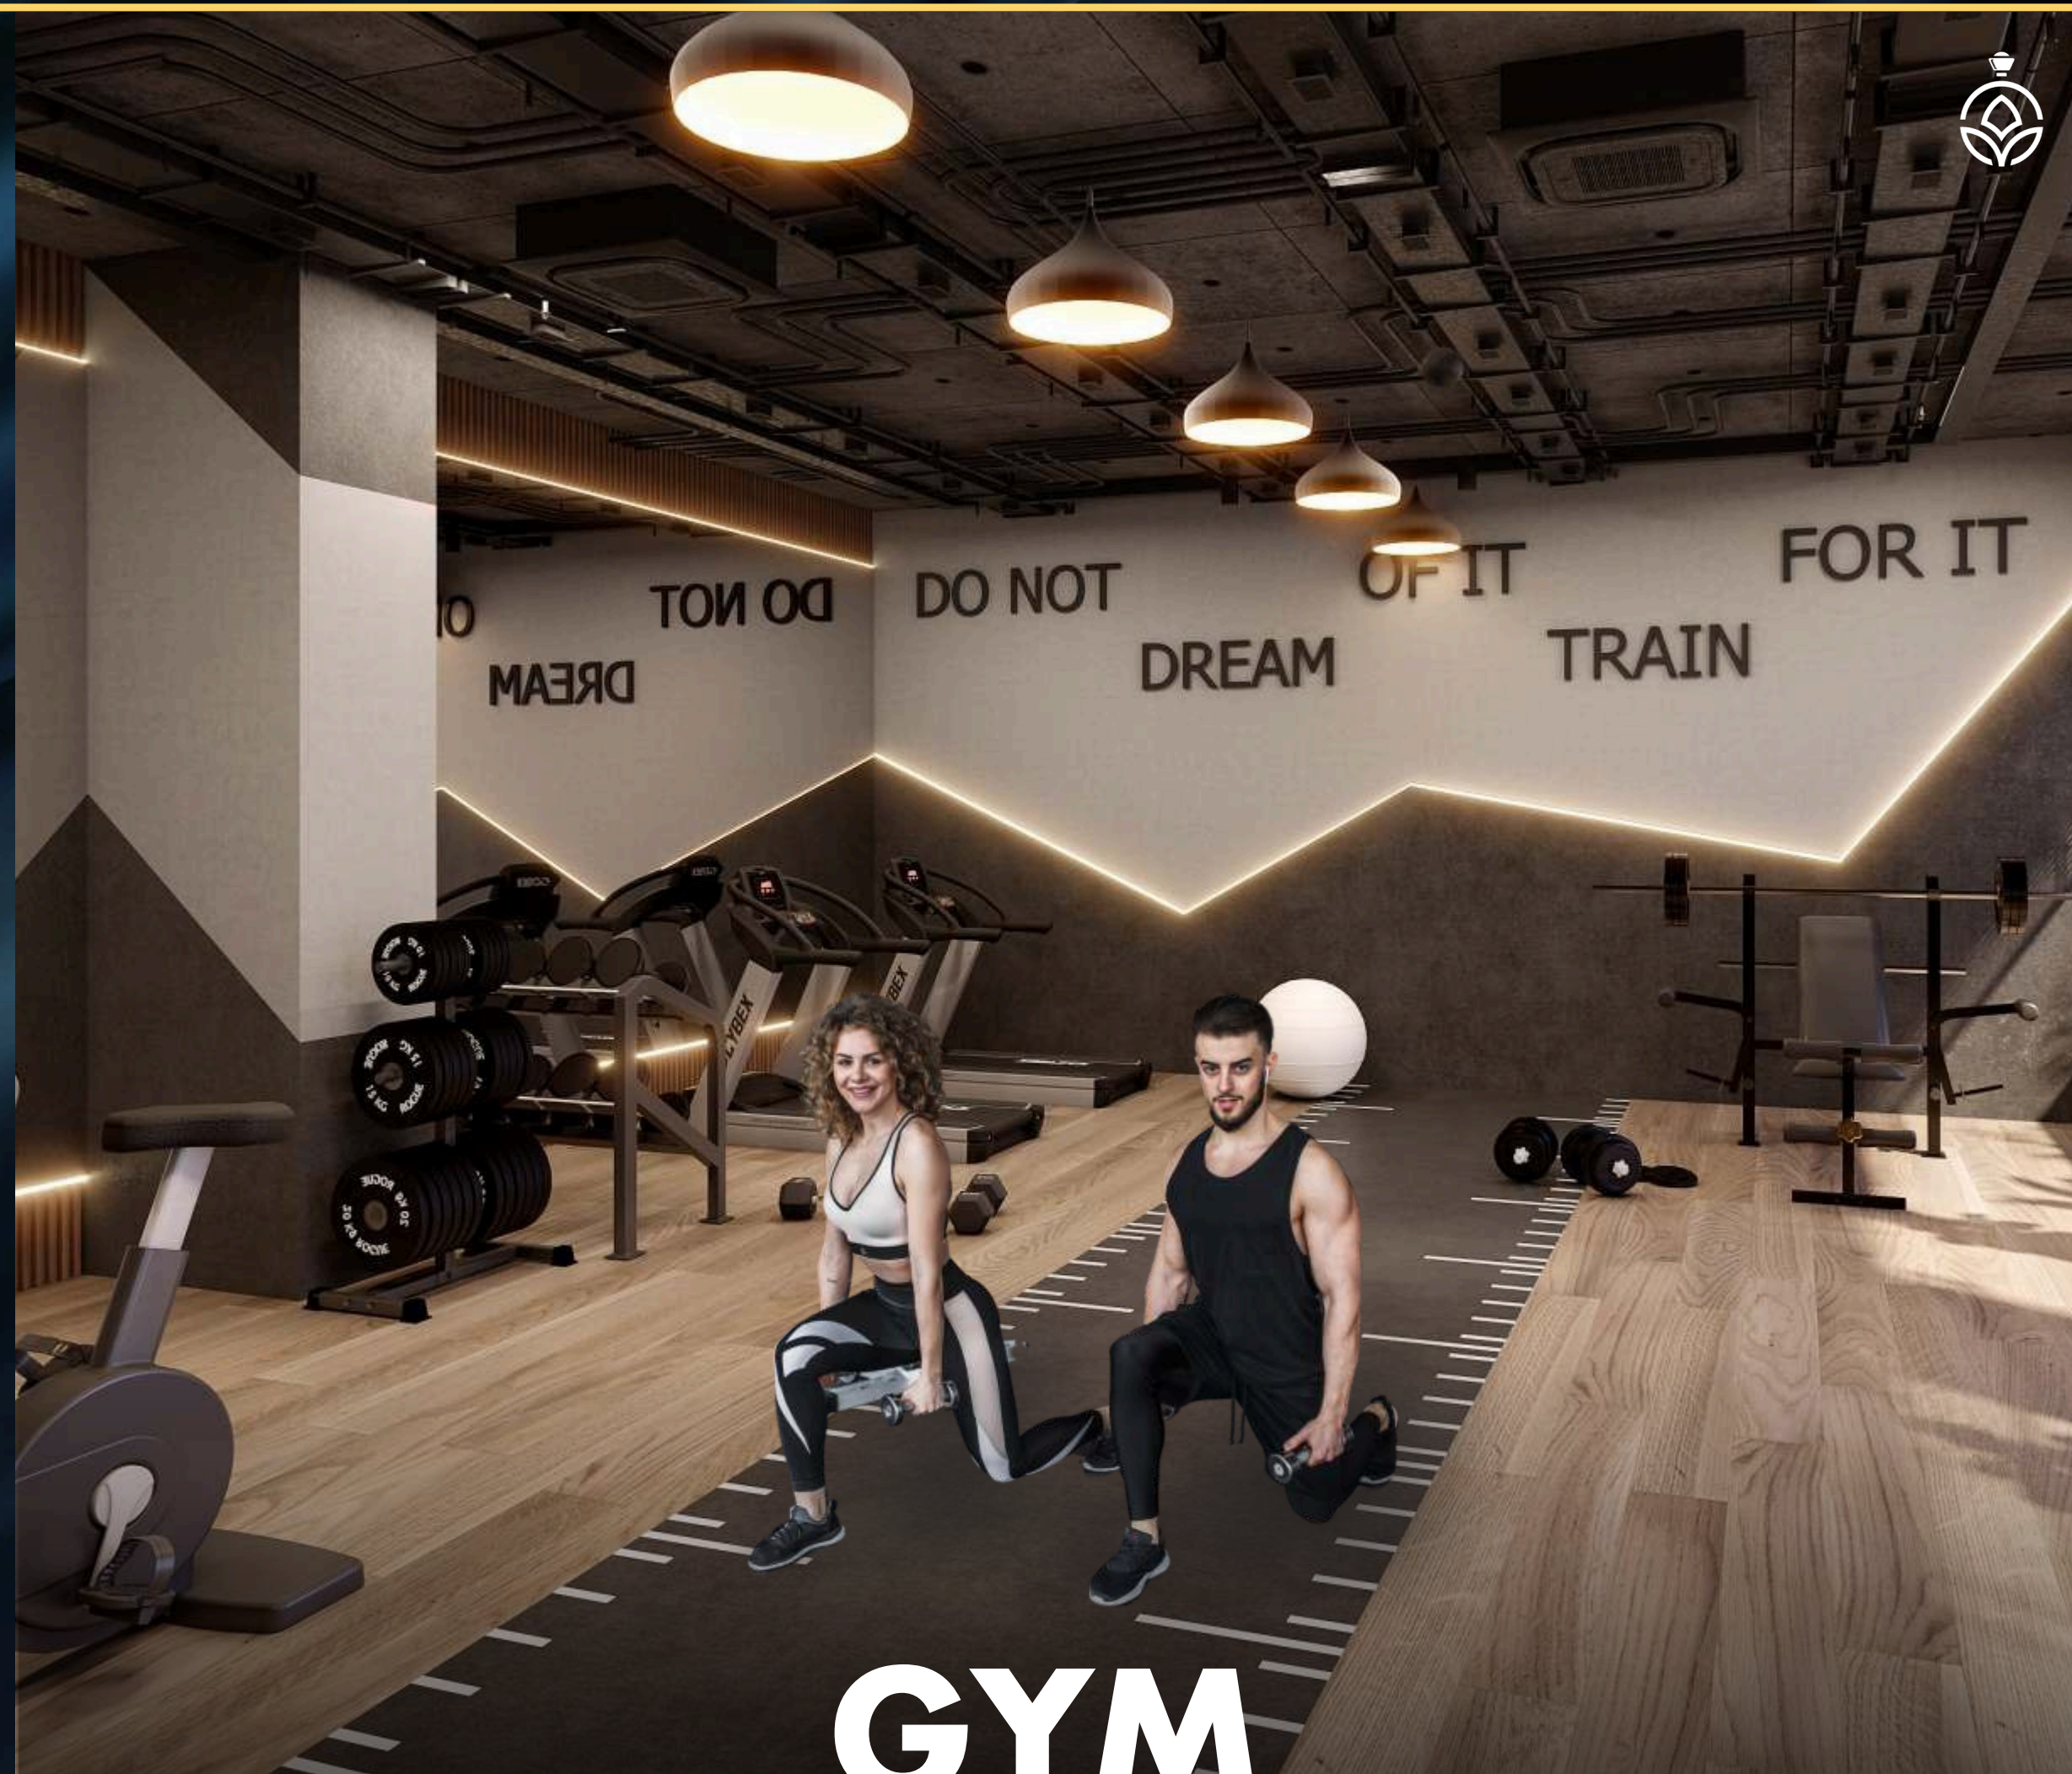

Get fit fabulously

Rejuvenation is the key. But we believe it should be done in style. That's why the facilities like GYM are thoughtfully designed. It's hard to carry home the stress of work, but when you reside at Shree Vishnudhara Essence you'll find it easy to let loose and be yourself within the ample privacy and comfort provided by the separate spaces for it. If you're thinking about keeping in shape, you won't have to look far. The gymnasium with state-of-the-art equipment is all designed to make your daily workouts, work out.

GYM