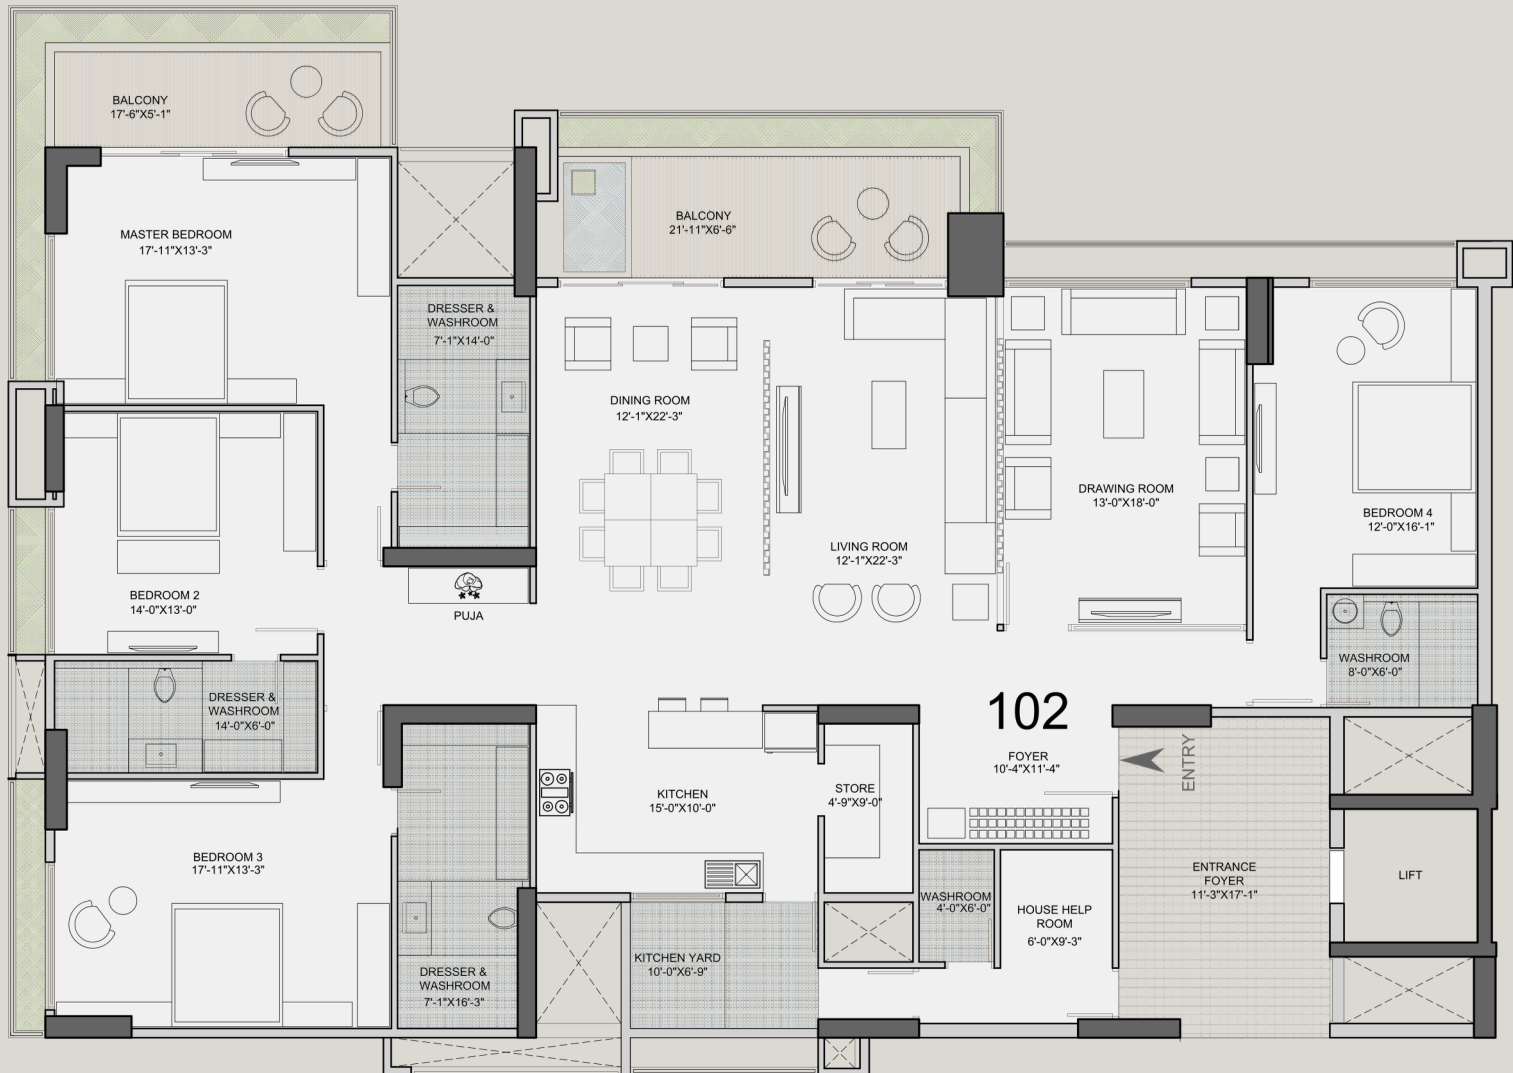

TOWER B
+ Sq.Ft.
BHK APARTMENTS

PREMIUM AMENITIES

LEVEL
BASEMENT PARKING

*Transitton Luxury
into everyday life*

GROUND FLOOR PLAN

FIRST FLOOR PLAN AMENITIES

PREMIUM AMENITIES

LOUNGE

AEROBIC ZONE

YOGA DECK

INDOOR GAMES

SWIMMING POOL

KIDS POOL

CAFE

ELITE. ENGAGING. EXPRESSIVE.

TYPICAL FLOOR PLAN TOWER A 5BHK | TOWER B 4BHK 2nd to 19th Floor

B

A

TOWER A

TYPICAL UNIT PLAN

5BHK | 2nd to 19th Floor

TOWER B

TYPICAL UNIT PLAN

4BHK | 2nd to 19th Floor