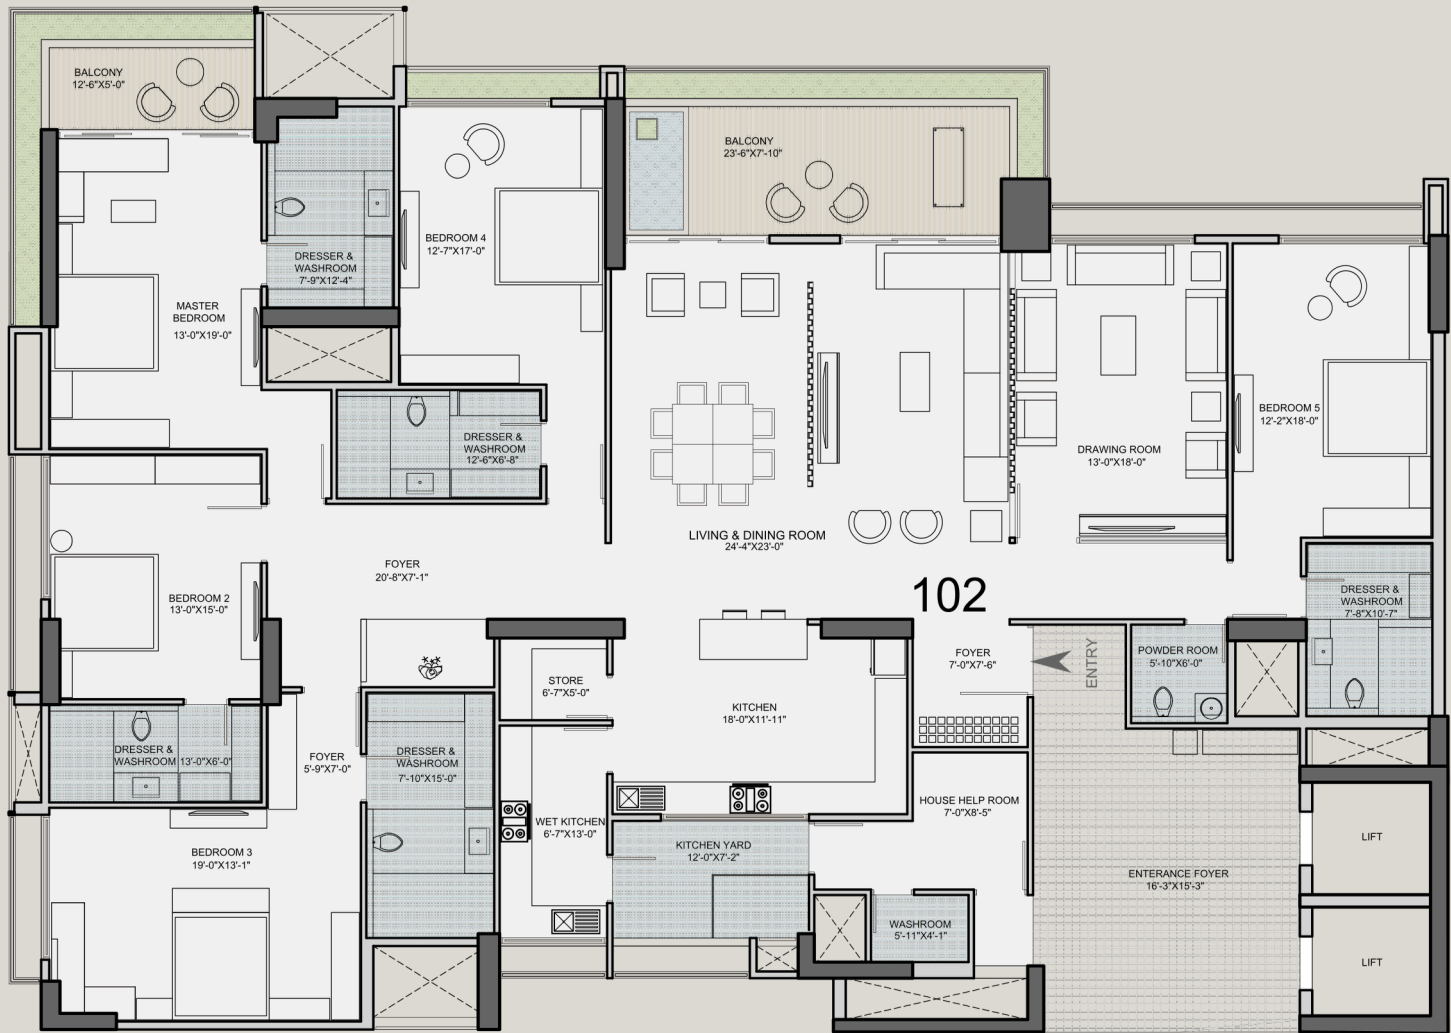

TOWER B
+ Sq.Ft.
BHK APARTMENTS

PREMIUM AMENITIES

LEVEL
BASEMENT PARKING

*Transitton Luxury
into everyday life*

GROUND FLOOR PLAN

FIRST FLOOR PLAN AMENITIES

PREMIUM AMENITIES

LOUNGE

AEROBIC ZONE

YOGA DECK

INDOOR GAMES

SWIMMING POOL

KIDS POOL

CAFE

ELITE. ENGAGING. EXPRESSIVE.

TYPICAL FLOOR PLAN TOWER A 5BHK | TOWER B 4BHK 2nd to 19th Floor

B

A

TOWER A

TYPICAL UNIT PLAN

5BHK | 2nd to 19th Floor

TOWER B

TYPICAL UNIT PLAN

4BHK | 2nd to 19th Floor