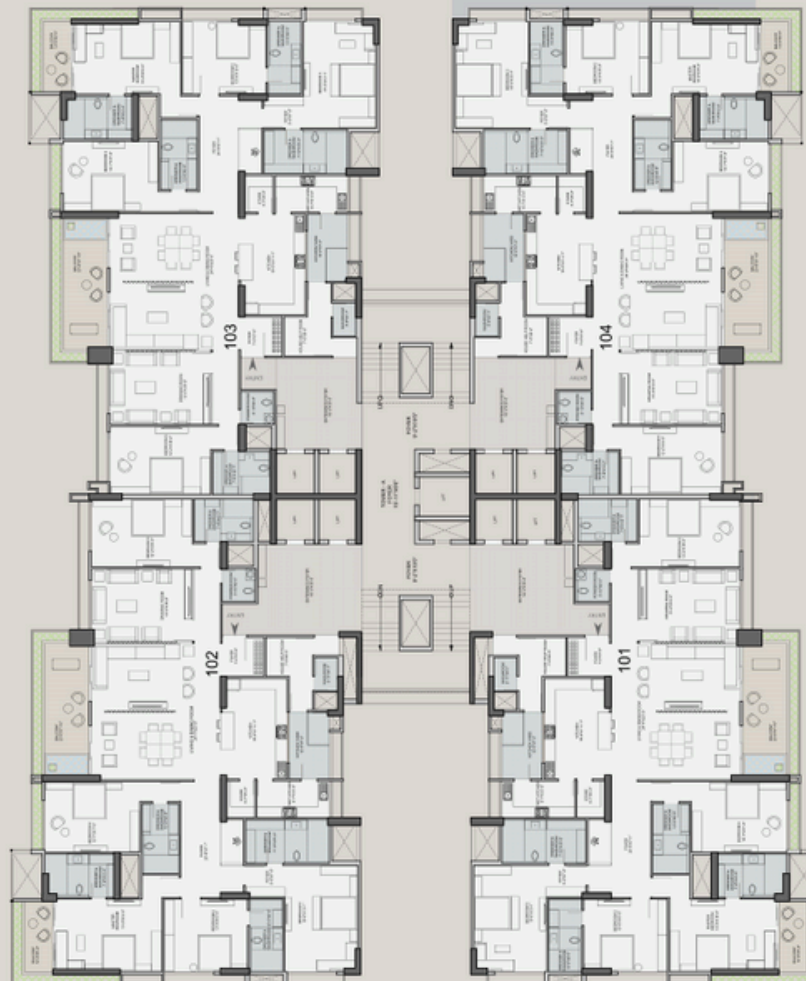

TOWER B
+ Sq.Ft.
BHK APARTMENTS

PREMIUM AMENITIES

LEVEL
BASEMENT PARKING

*Transitton Luxury
into everyday life*

GROUND FLOOR PLAN

FIRST FLOOR PLAN AMENITIES

PREMIUM AMENITIES

LOUNGE

AEROBIC ZONE

YOGA DECK

INDOOR GAMES

SWIMMING POOL

KIDS POOL

CAFE

ELITE. ENGAGING. EXPRESSIVE.

TYPICAL FLOOR PLAN TOWER A 5BHK | TOWER B 4BHK 2nd to 19th Floor

B

A

TOWER A

TYPICAL UNIT PLAN

5BHK | 2nd to 19th Floor

TOWER B

TYPICAL UNIT PLAN

4BHK | 2nd to 19th Floor