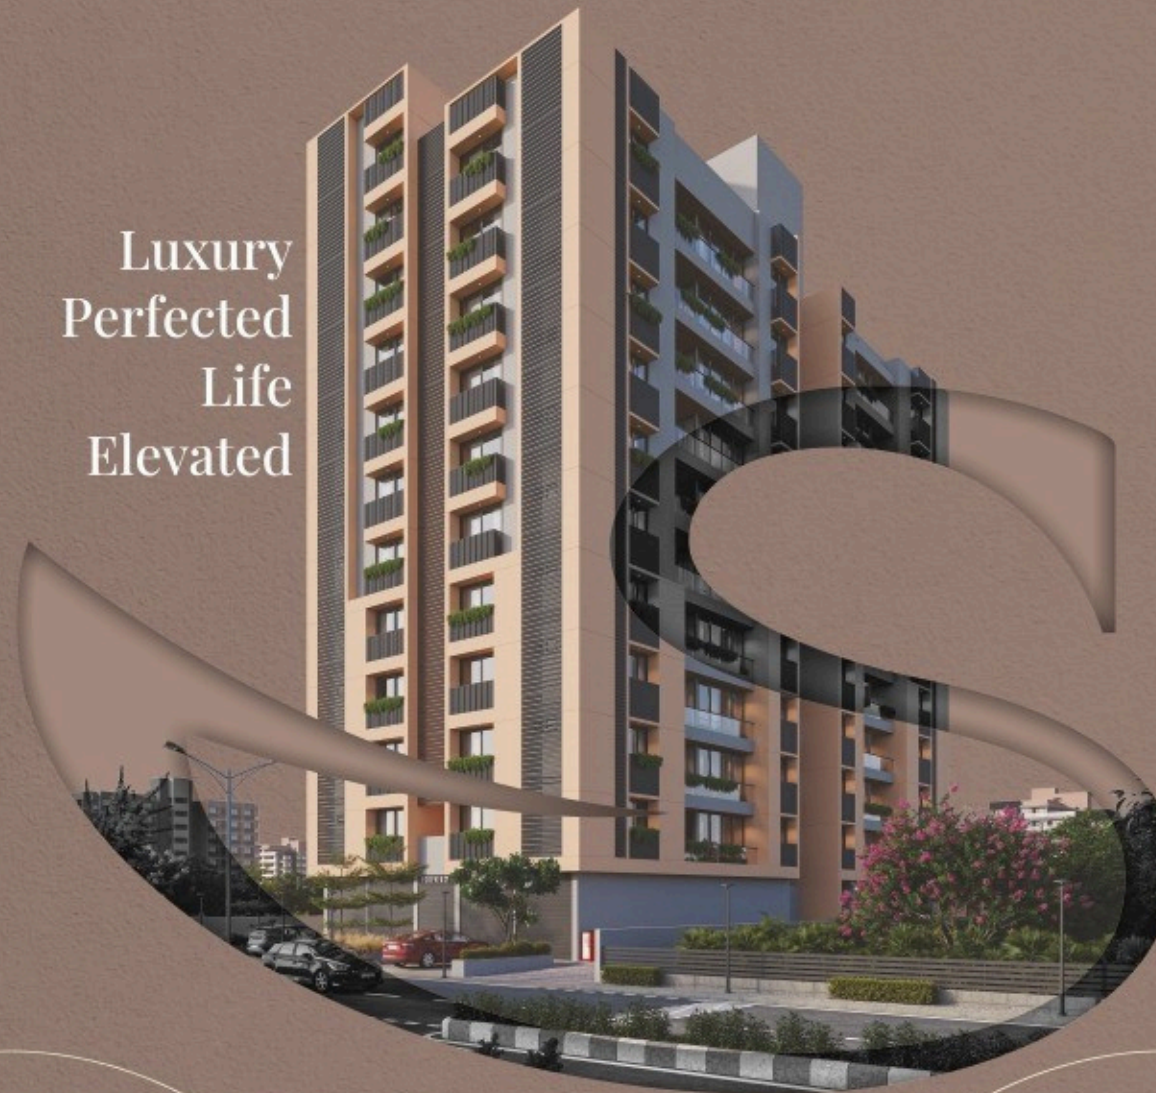

ADDOWN REALTY

— Connecting You To Your Perfect Property —

Luxury  
Perfected  
Life  
Elevated

3 BHK Pleasant Living & Shops

REAL  
GRACE  
REAL  
LIVING

**In the Heart of Ahmedabad, Crafted for the Discerning Few**

Discover a sanctuary in the bustling yet peaceful Naranpura area, where premium 3 BHK residences blend modern elegance with the vibrancy of Ahmedabad.

These exclusive 3 BHK apartments are designed with the finest amenities and thoughtful details, tailored to elevate your lifestyle.

42  
Families

EMBRACE  
LUXURY  
EXPERIENCE  
GRACE