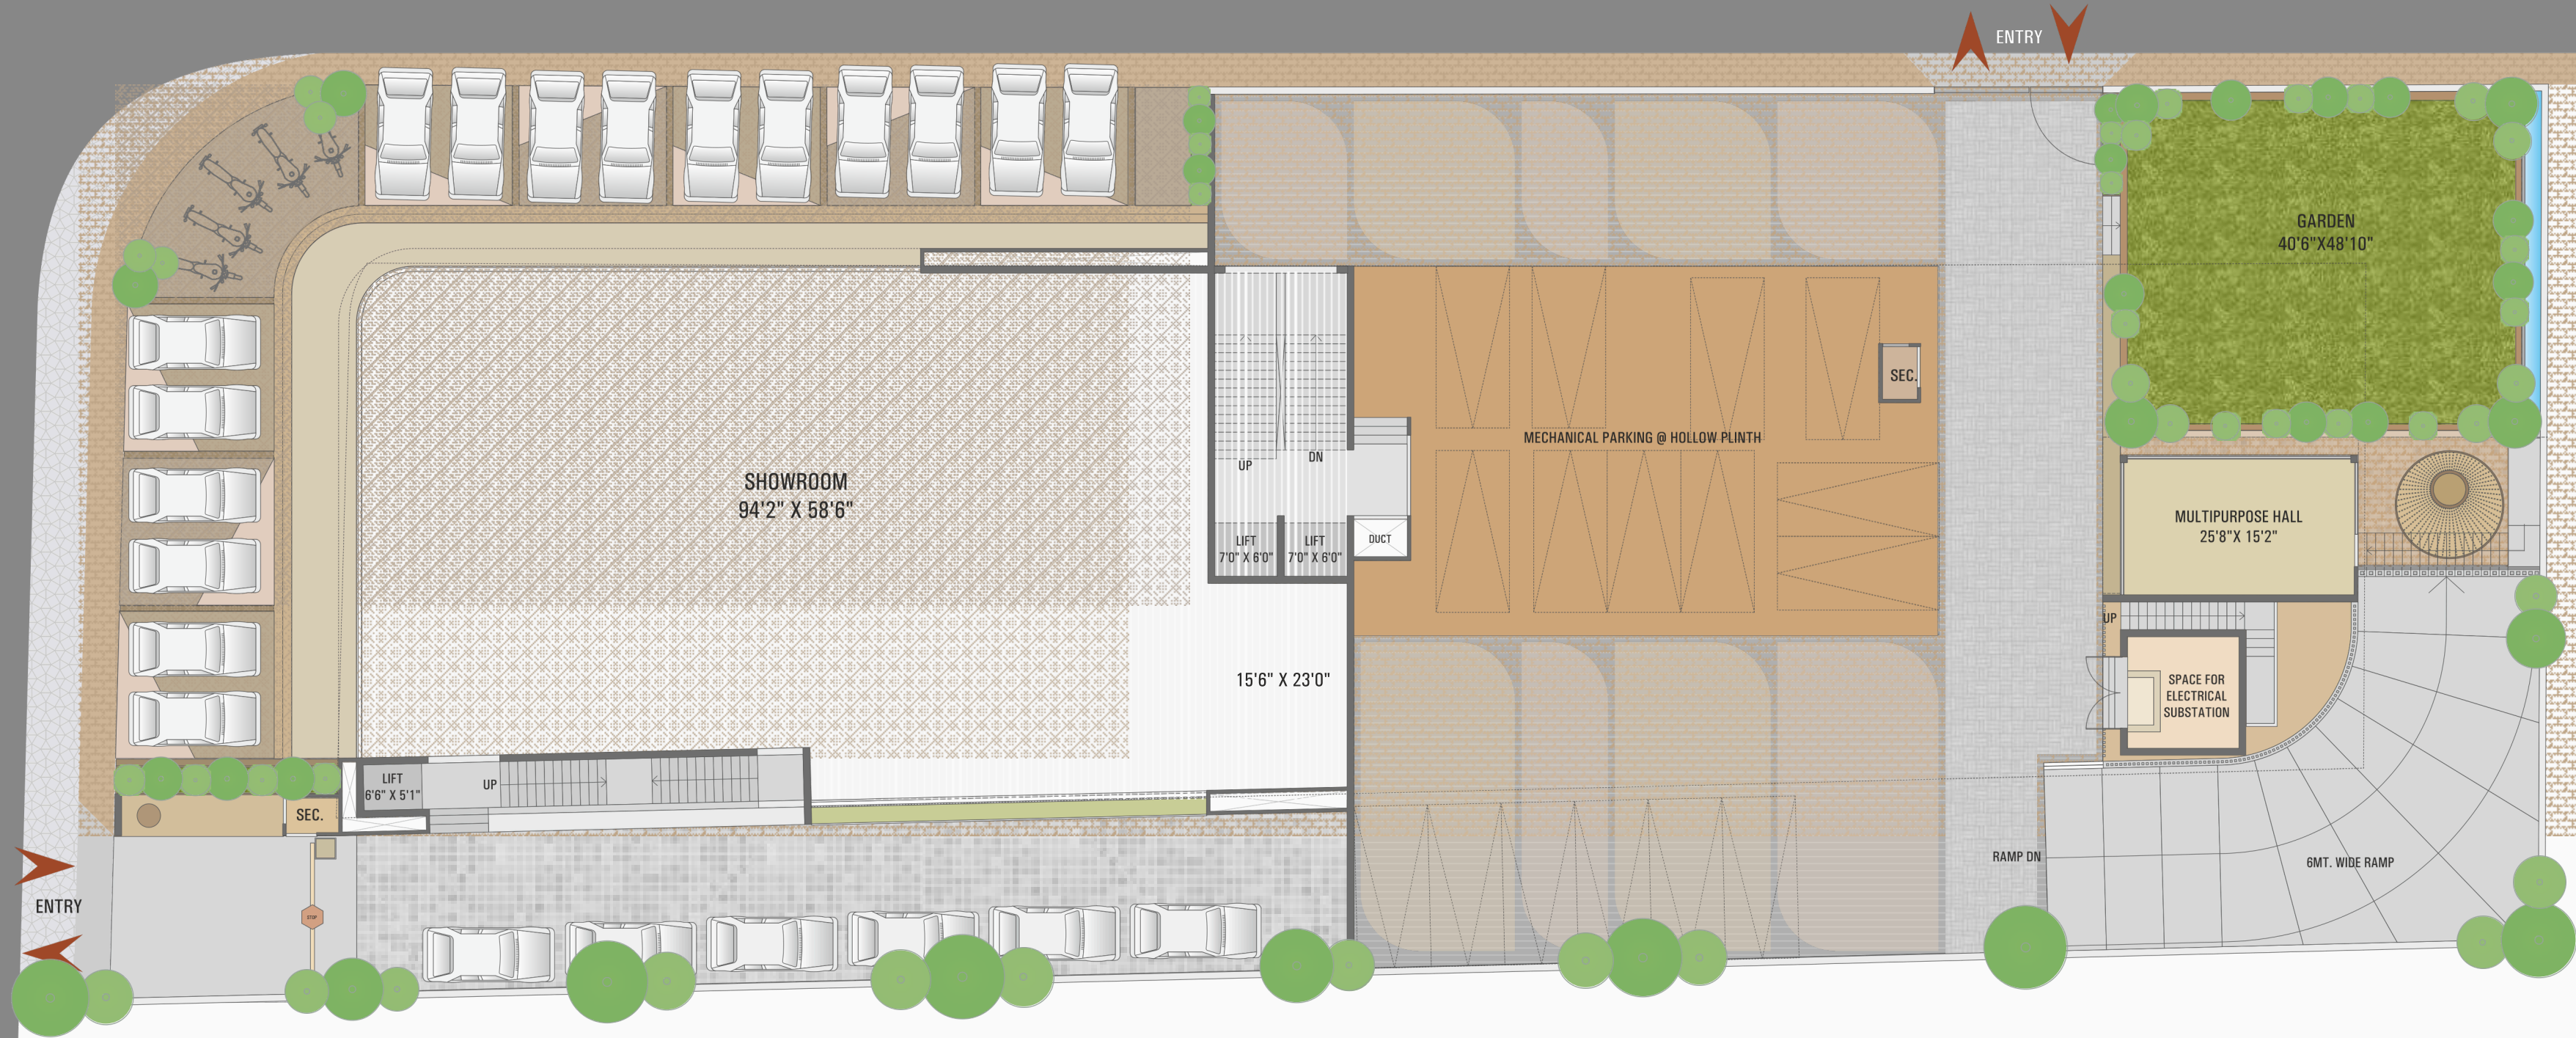

WELL EQUIPPED AIR CONDITIONED GYMNASIUM

CHILDREN PLAY AREA

PICKUP & DROP OFF ZONE FOR CHILDREN

SENIOR CITIZEN SITOUT

WATER BODY

LAVISH.
LOOK.
LUXURY.

GROUND FLOOR PLAN

7.5 MT. ROAD

30.48 MT. ROAD

LAVISH.
LOOK.
LUXURY.

SECOND FLOOR PLAN

LAVISH.
LOOK.
LUXURY.

TYPICAL FLOOR PLAN

Small, illegible text block on the right side of the page, likely containing technical specifications or a legend.