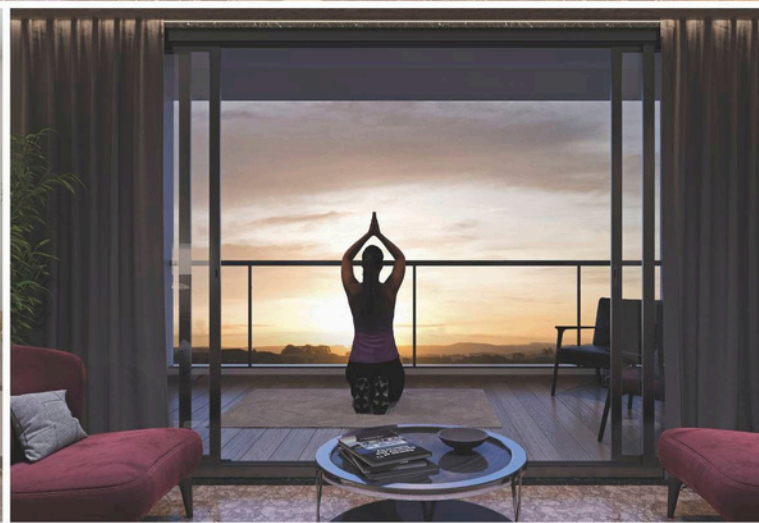

...

Let yourself be more fit and fabulous, let the stress go away along with sweat. At Sparsh, we have created an elegant space to enable you for a healthy lifestyle.

SPARSH
PALATIAL LIVING

EMBRACE THE
BLISSFUL BREEZE
AROUND YOU

♦ ♦ ♦
Have a seat and sip a coffee at this beautiful balcony that gives you the utmost tranquility and quality time you actually deserve. Sit, enjoy, and relax along with a cool breeze at your own abode.

INDULGE INTO OCEAN OF OPULENCE

This homestay at Sparsh boasts plush interiors offering luxe amenities for your utmost comfort. The evident influence and opulent interiors in a subtle palette are just alluring. These cozy interiors feature contemporary design, equipped with sophisticated amenities to ensure a seamless luxurious experience.