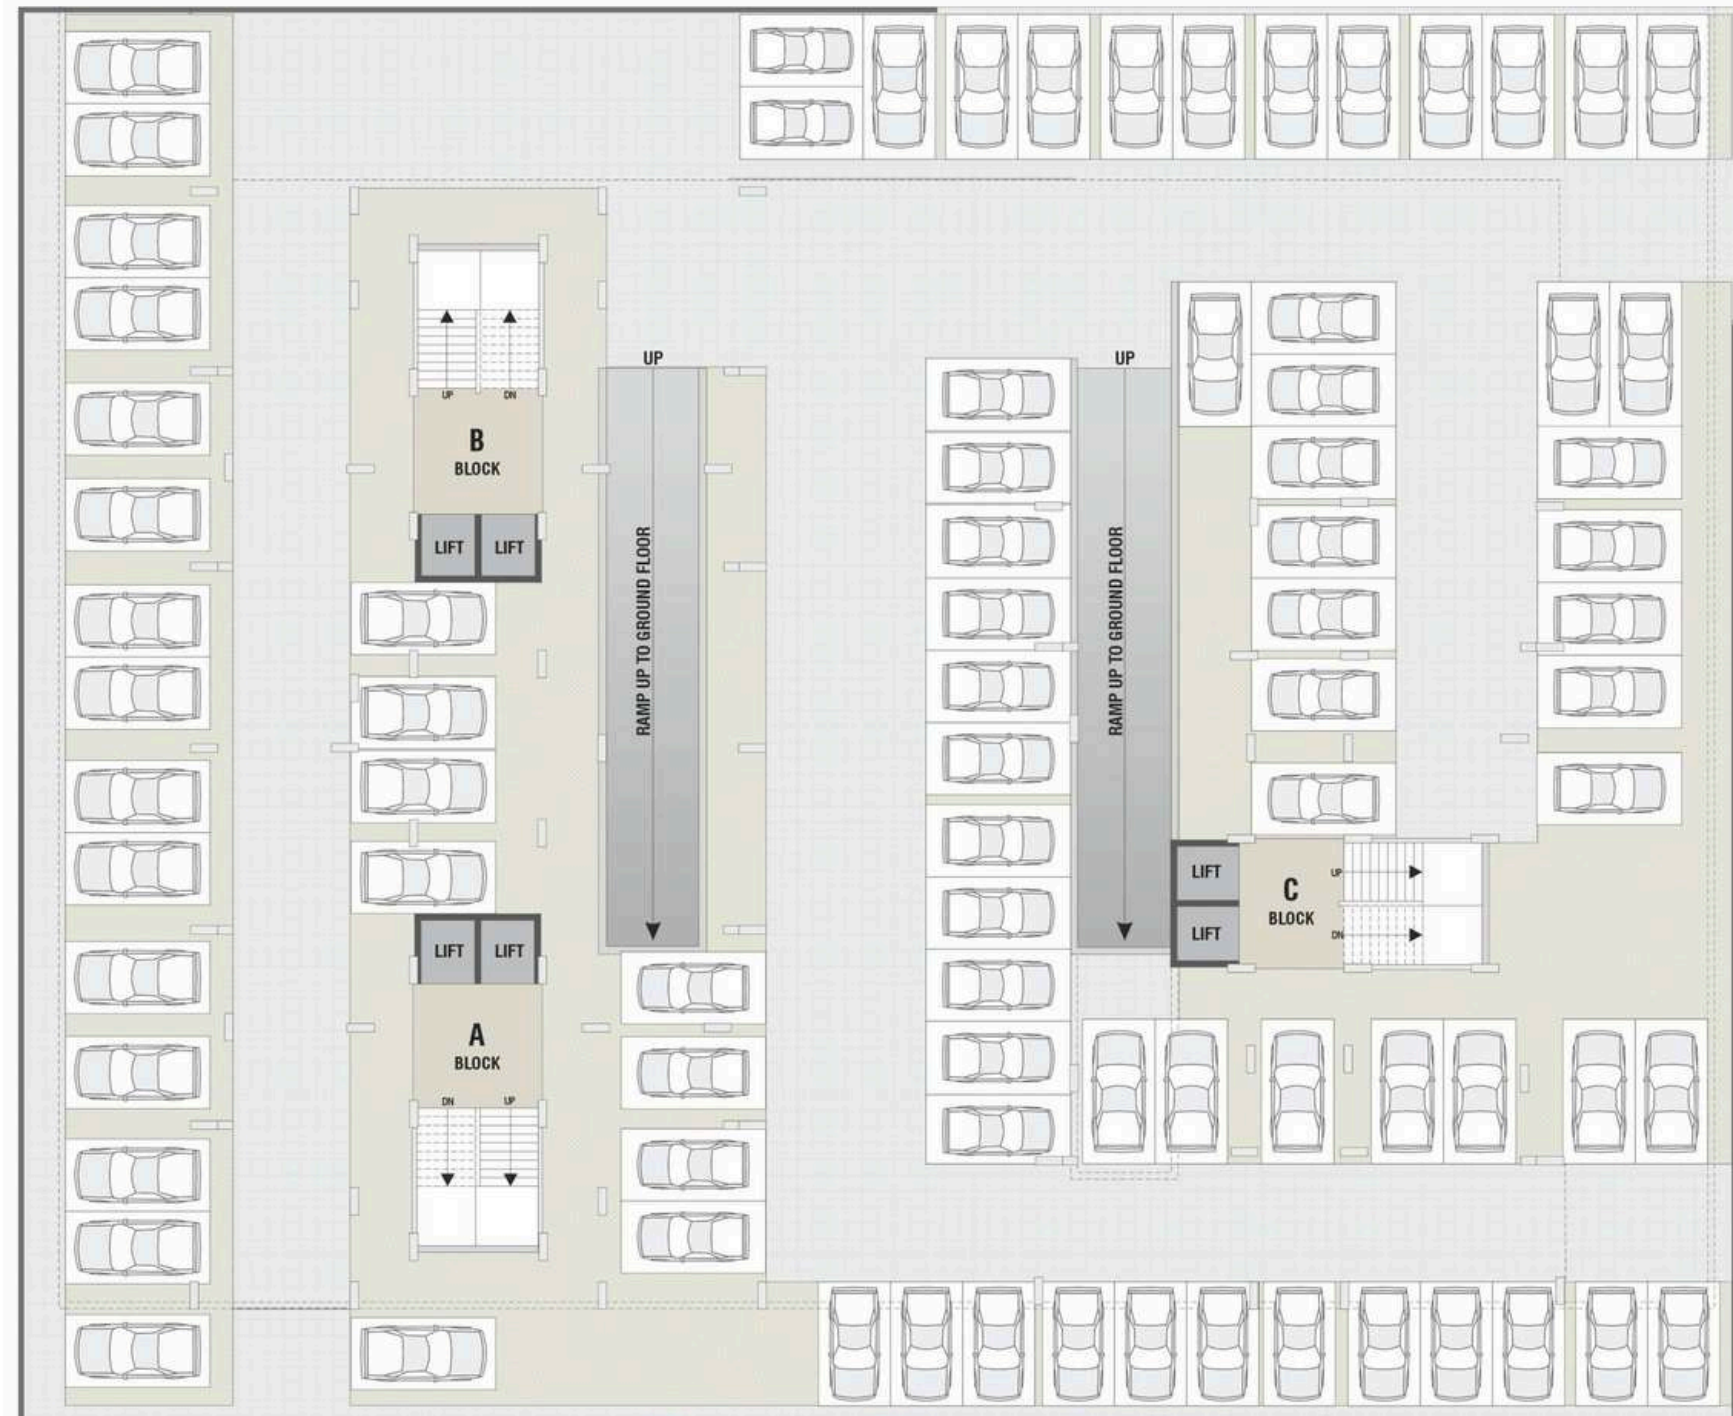

G + 10
ONLY 3 RESIDENCE TOWER

120
UNITS WITH
balcony

EXPERIENCE GRANDNESS

The very moment you step foot or drive into the gate of Courtyard Primero, you'll experience the grandness with which it had been ideated. Elegant setting and landscaping make it grander.

FREEDOM 
TO BE **HAPPY**
FOR A LIFETIME

AN
EXTRAORDINARY LIFE,
A VIBRANT LIFESTYLE

BASEMENT LAYOUT PLAN

BLP

12 MT. WIDE ROAD

GROUND FLOOR LAYOUT PLAN

GFLP

12 MT. WIDE ROAD

TYPICAL LAYOUT PLAN

TLP

2 BHK UNIT PLAN

2 BHK

3 BHK UNIT PLAN

3 BHK

AMENITIES

LANDSCAPED GARDEN

GYM

CLUB HOUSE

DECORATIVE MAIN ENTRANCE GATE

MULTIPURPOSE HALL

JOGGING TRACK

CHILDREN PLAY AREA

POWER BACK UP COMMON USE

INDOOR GAME ZONE