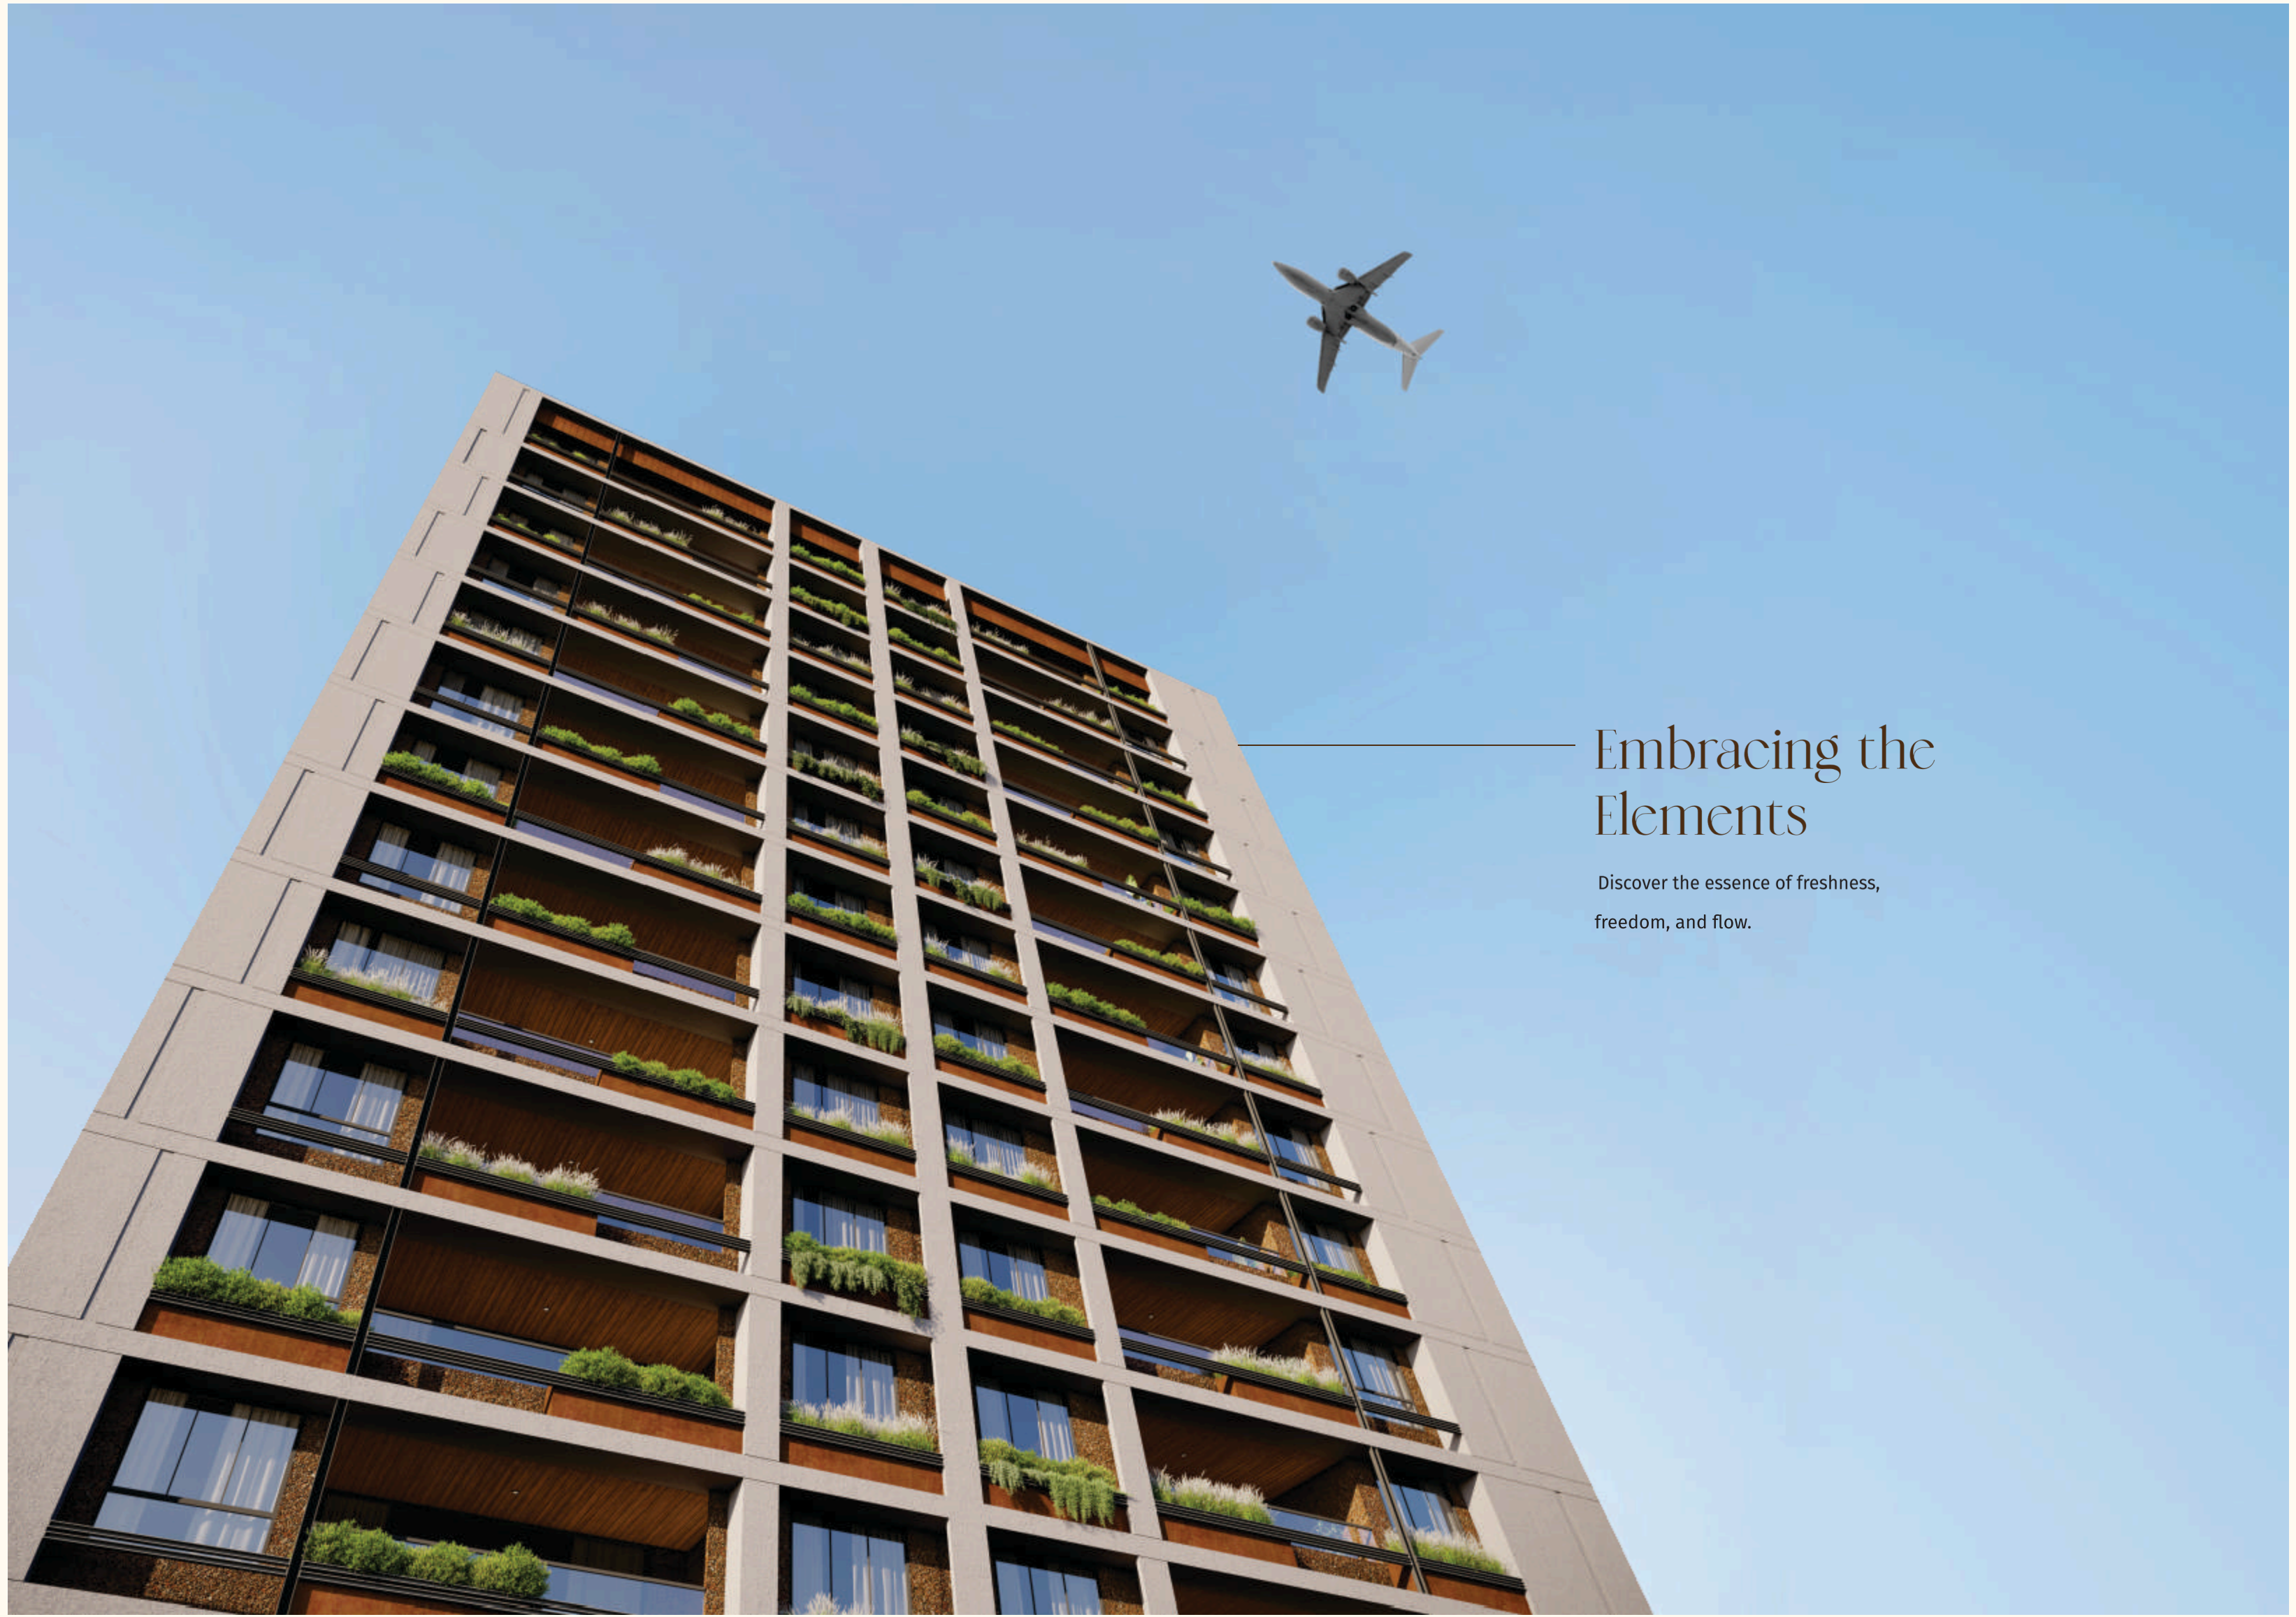

ADDOWN REALTY

— Connecting You To Your Perfect Property —

Homes that feels like heaven

Nestled in the serene surroundings of Sola, Elysian is a single-tower project offering 39 exclusive 4 BHK residences. Designed with precision and elegance, Elysian promises an elevated lifestyle.

Embracing the Elements

Discover the essence of freshness, freedom, and flow.

Modern living

Modern living features well-designed buildings with top amenities, offering comfort, convenience, and community.