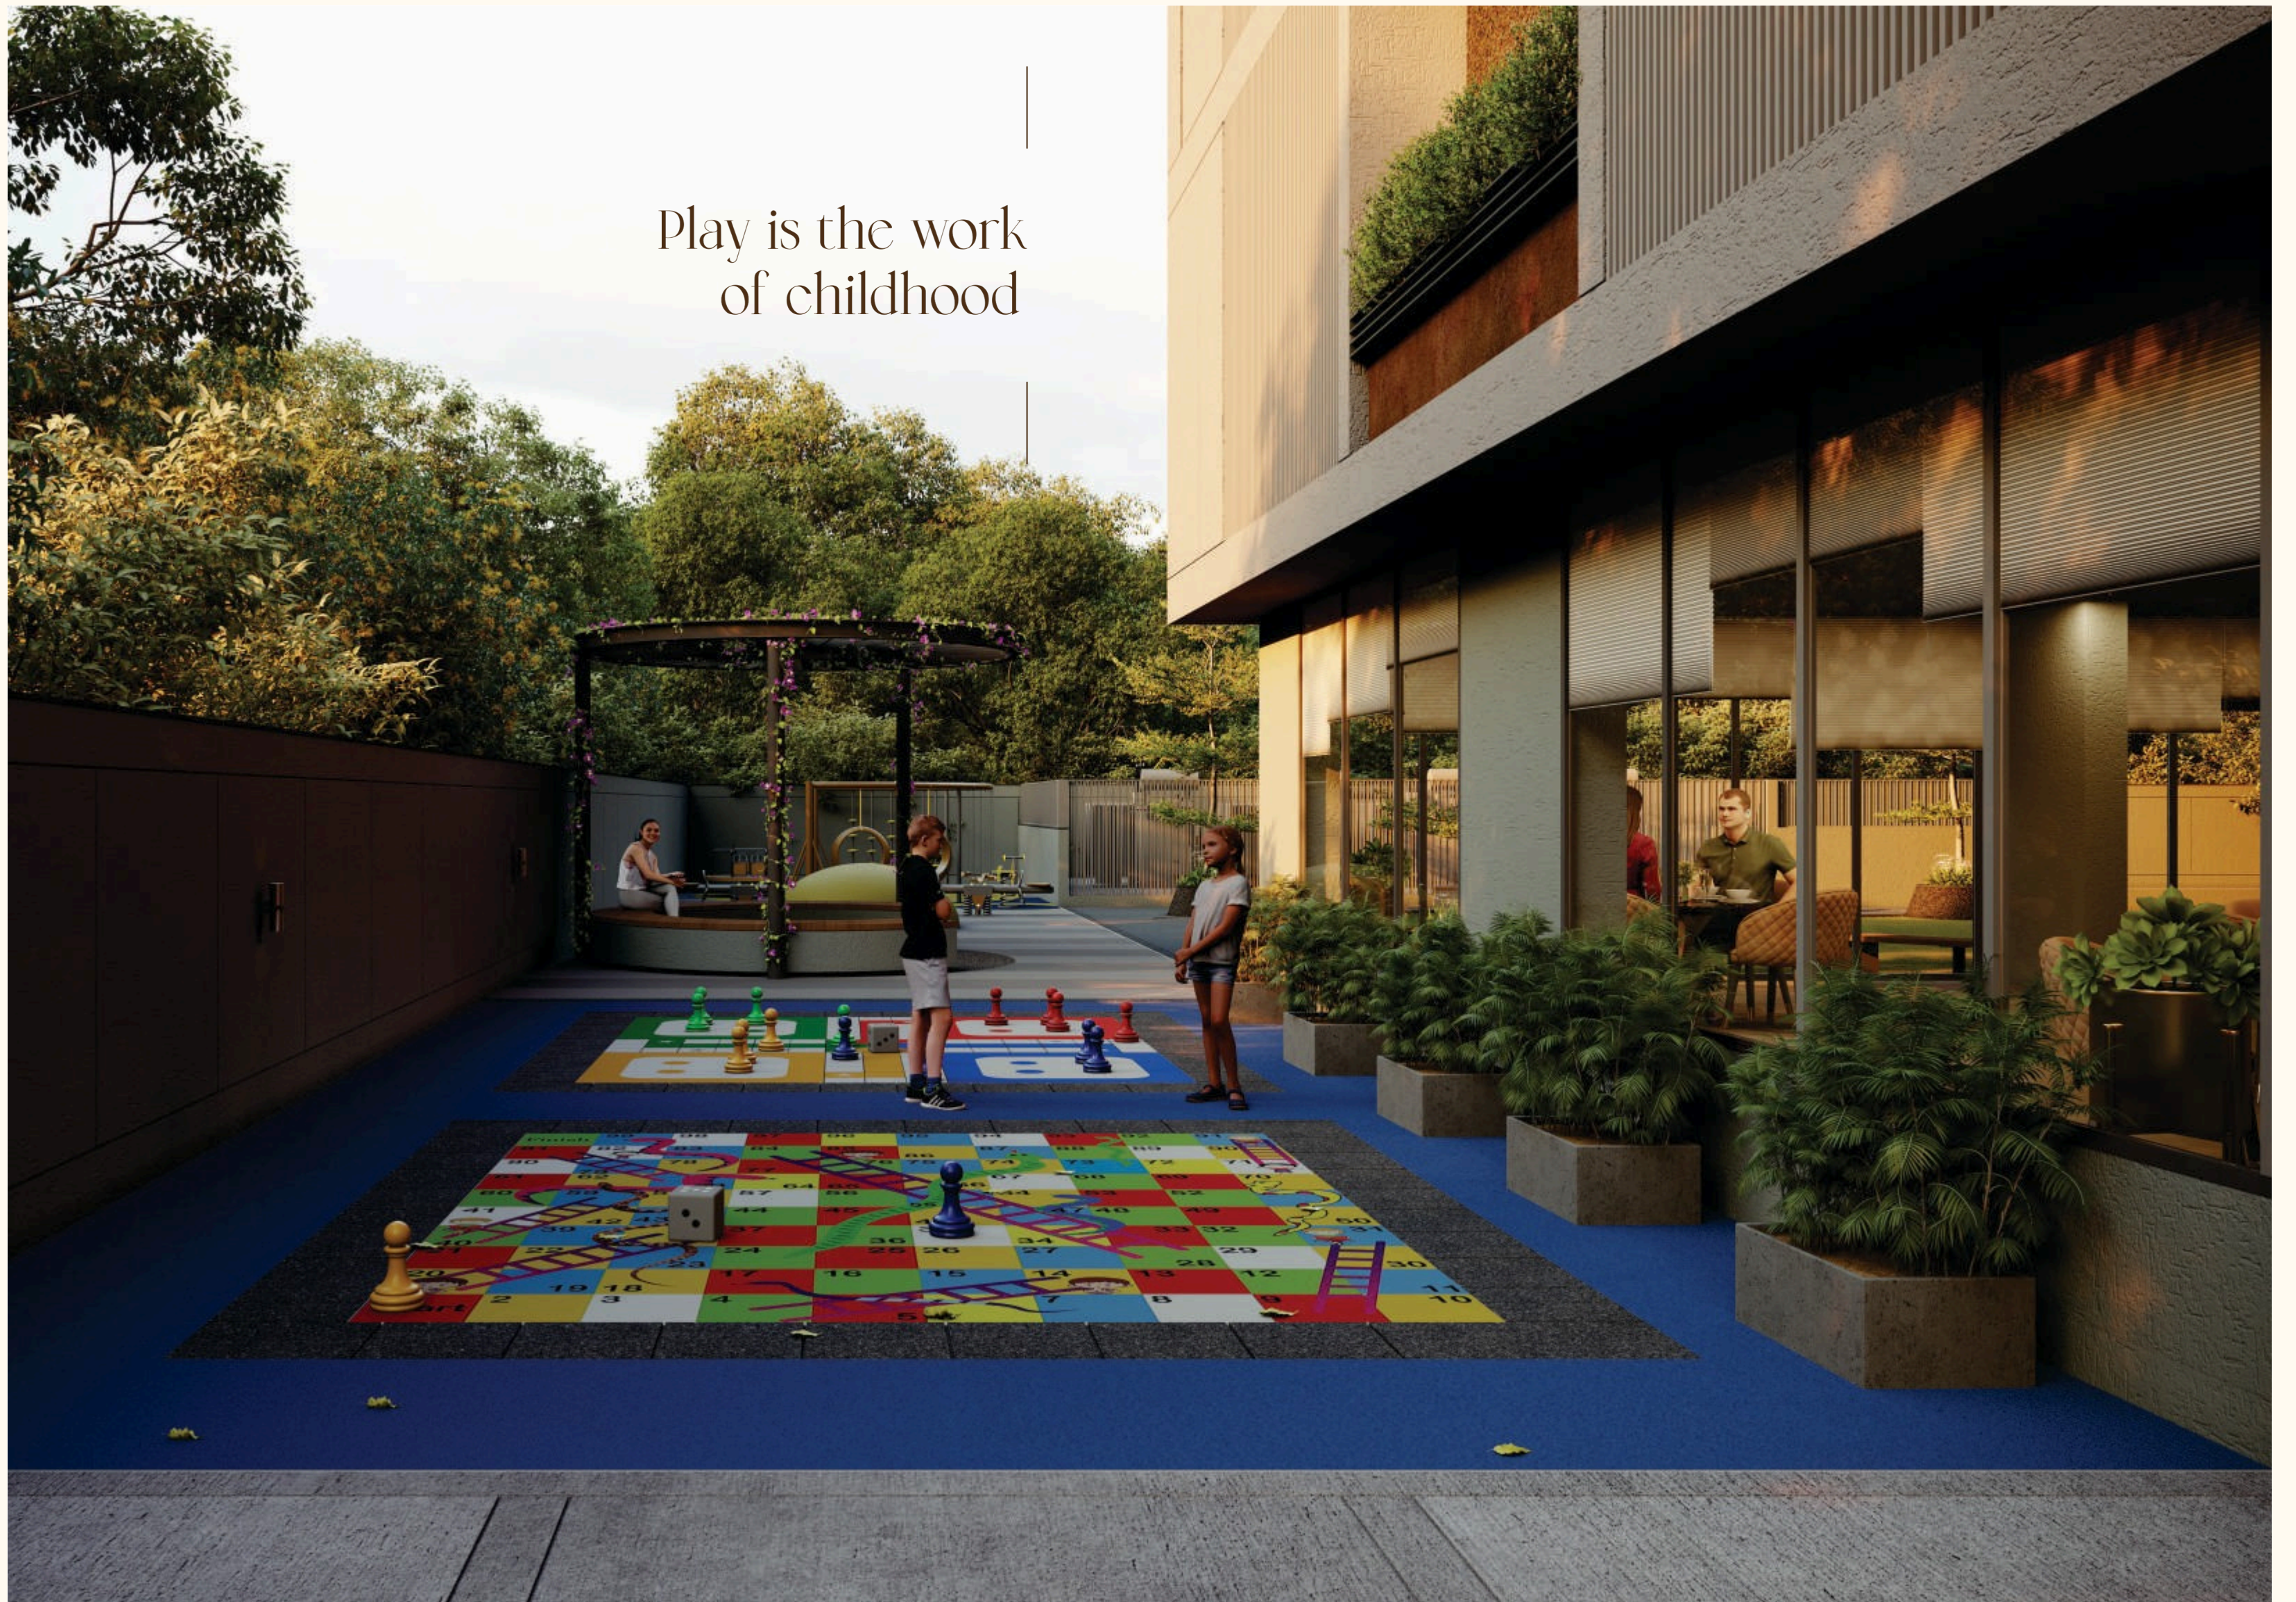

TYPICAL FLOOR
(1st to 13th Floor)

18.00 MT. WIDE ROAD

18.00 MT. WIDE ROAD

GROUND FLOOR

ENTRY/EXIT

ENTRY/EXIT

18.00 MT. WIDE ROAD

Bloom where
you are planted

Play is the work
of childhood

Amenities

INDOOR
CHILDREN PLAY
AREA

OUTDOOR
CHILDREN PLAY
AREA

EVENT LAWN

CENTRALLY AC

LANDSCAPE
SIT OUT

CENTRALISED WATER
PURIFICATION SYSTEM
(SOFTNER)

PICK UP &
DROP ZONE

ATTRACTIVE
ENTRANCE FOYER

BANQUET HALL

THEATRE

GYM

COMMON SOCIETY
OFFICE

PLANTERS

SOLAR