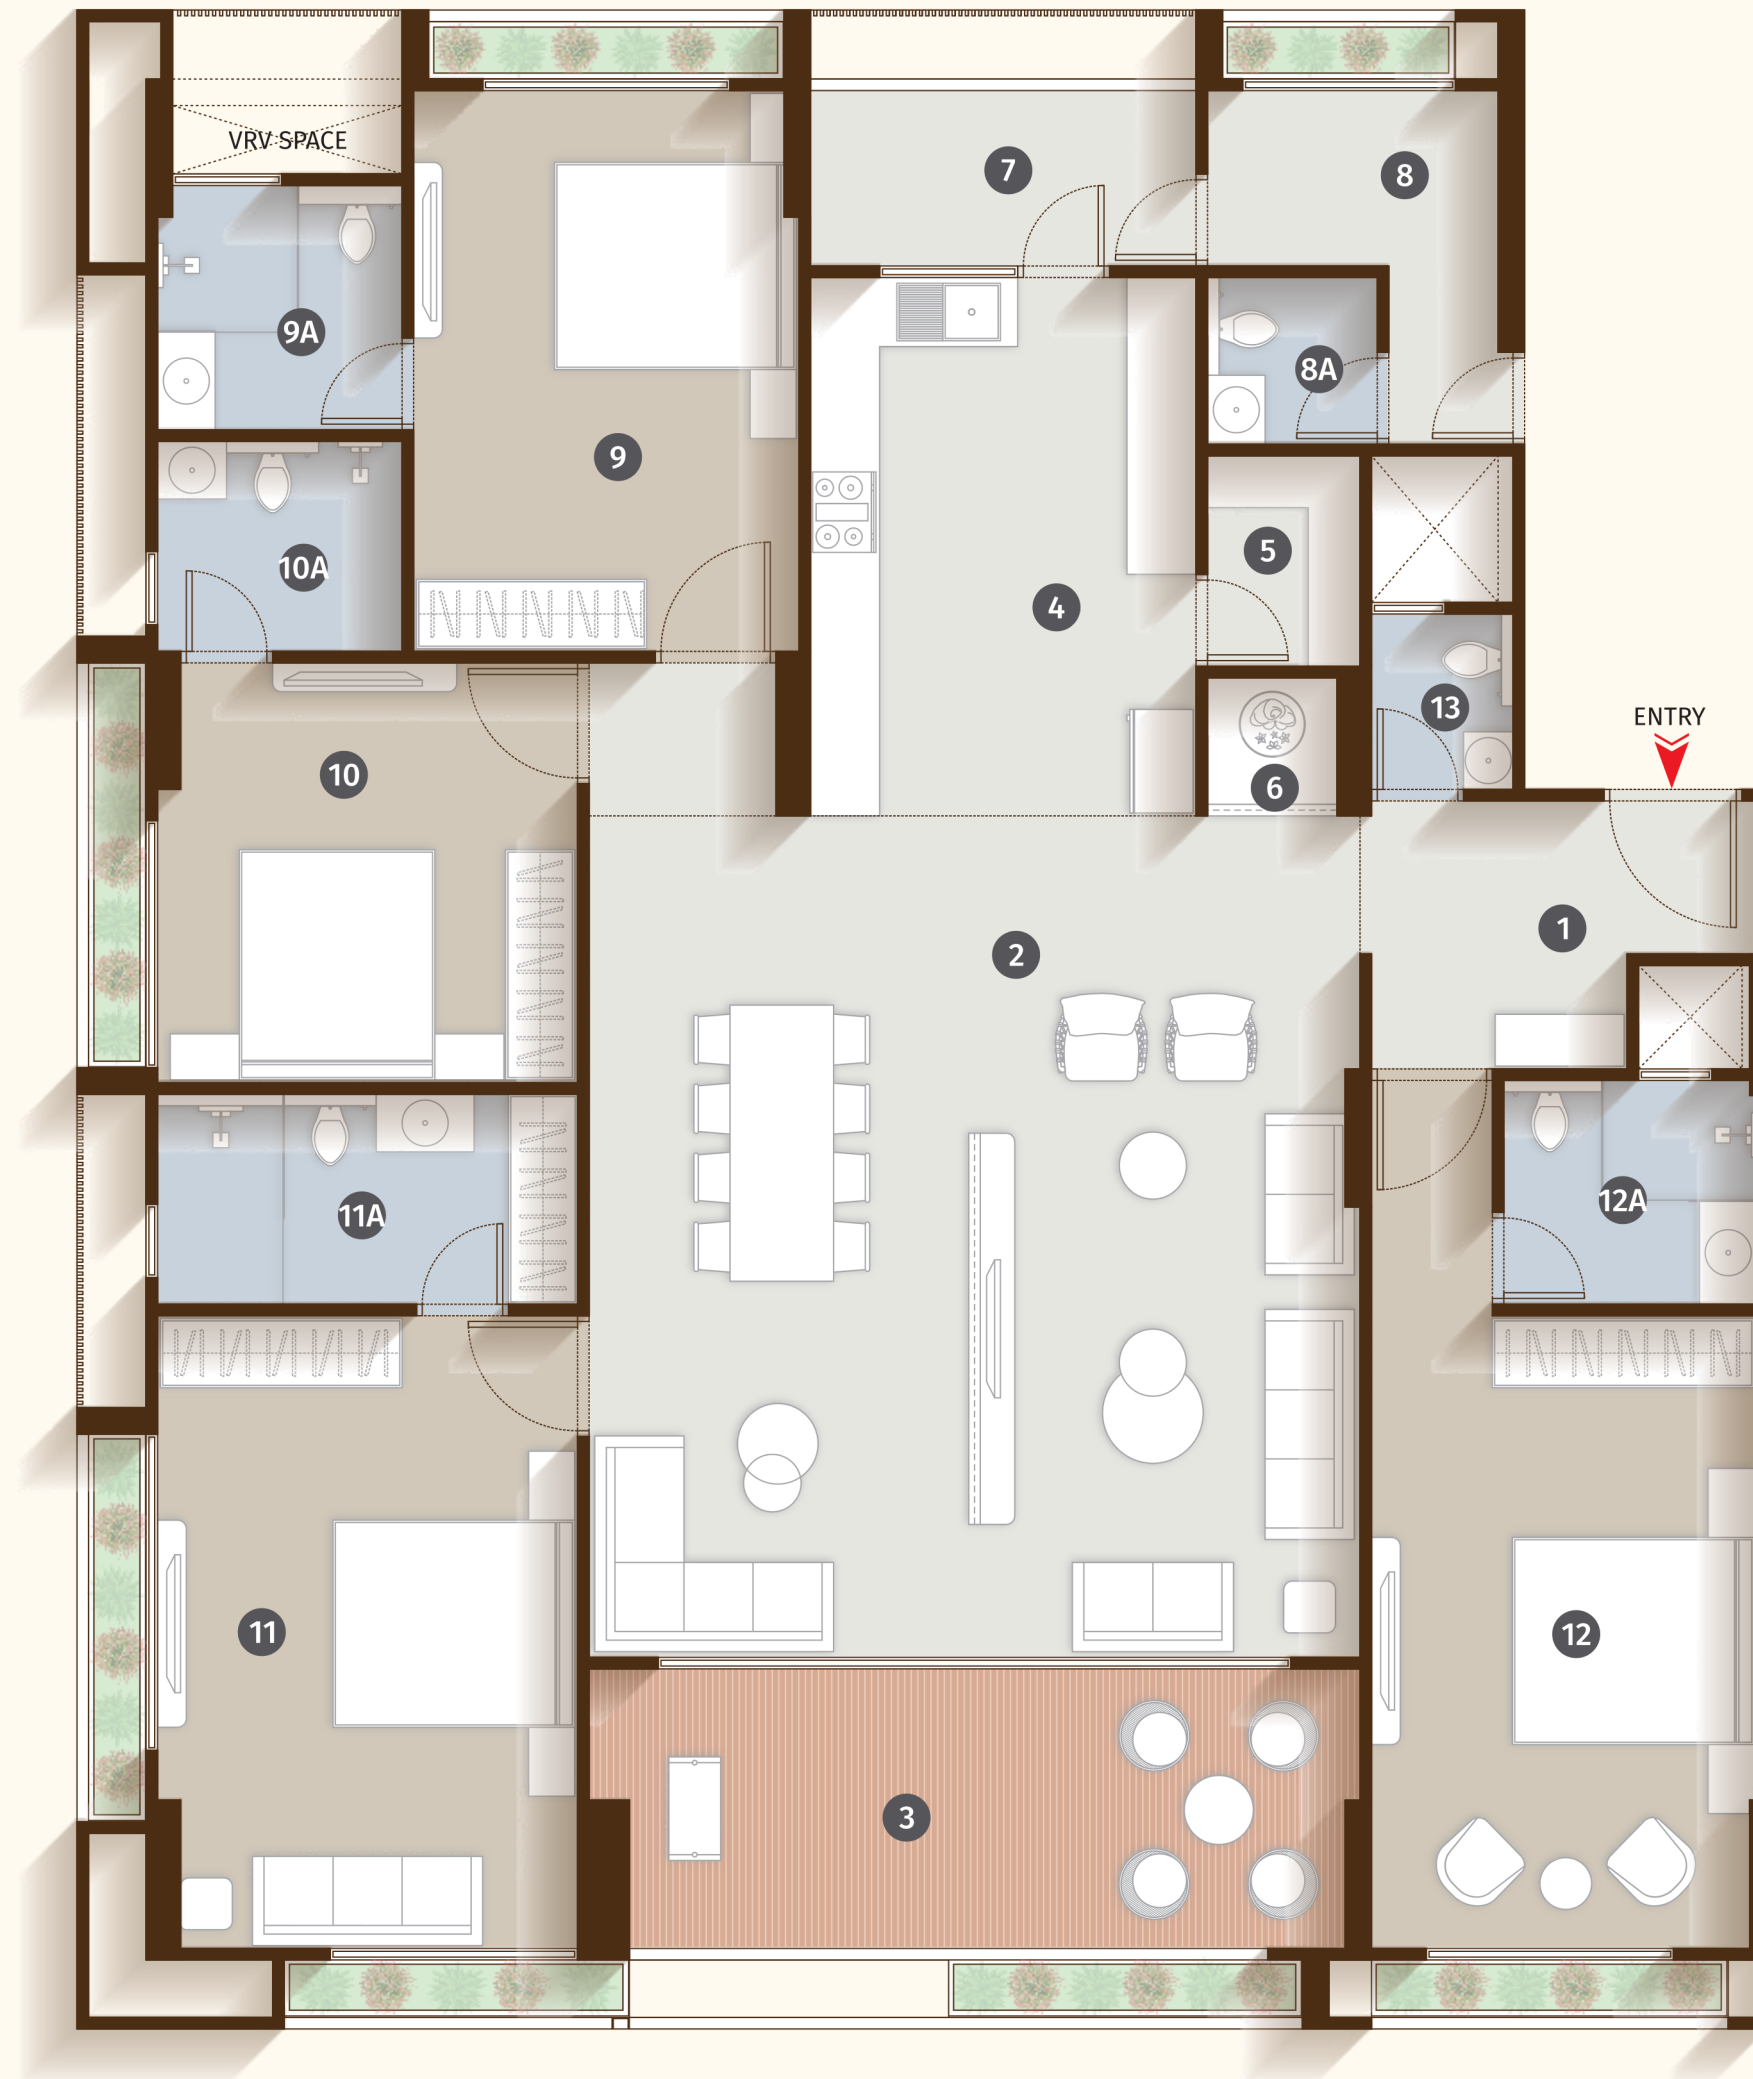

ADDOWN REALTY

— Connecting You To Your Perfect Property —

Homes that feels like heaven

Nestled in the serene surroundings of Sola, Elysian is a single-tower project offering 39 exclusive 4 BHK residences. Designed with precision and elegance, Elysian promises an elevated lifestyle.

24 X 7 SECURITY

GAZEBO

MULTIPURPOSE

CCTV SURVEILLANCE

4 BHK - A UNIT

LEGEND

- | | |
|-----|--------------------------------------------|
| 1 | VESTIBULE
7'3" X 7'8" |
| 2 | DRAWING / LIVING / DINING
22'0" X 24'0" |
| 3 | BALCONY
22'0" X 8'0" |
| 4 | KITCHEN
11'0" X 15'4" |
| 5 | STORE
4'4" X 6'0" |
| 6 | PUJA
3'8" X 4'0" |
| 7 | WASH YARD
11'0" X 5'0" |
| 8 | S. ROOM
8'3" X 5'0" |
| 8A | S. TOILET
4'10" X 4'9" |
| 9 | BEDROOM
11'0" X 16'0" |
| 9A | A. TOILET
7'0" X 7'0" |
| 10 | BEDROOM
12'0" X 12'0" |
| 10A | A. TOILET
7'0" X 6'0" |
| 11 | BEDROOM
12'0" X 18'0" |
| 11A | DRESS/TOILET
12'0" X 6'0" |
| 12 | BEDROOM
11'0" X 18'0" |
| 12A | A. TOILET
7'3" X 6'5" |
| 13 | C. TOILET
4'0" X 5'0" |

4 BHK - B UNIT

LEGEND

- 1 VESTIBULE
8'3" X 7'8"
- 2 DRAWING / LIVING / DINING
21'0" X 20'0"
- 3 BALCONY
21'0" X 8'0"
- 4 KITCHEN
11'0" X 13'0"
- 5 STORE
5'2" X 5'3"
- 6 PUJA
- 7 WASH YARD
10'0" X 5'0"
- 8 S. ROOM
8'3" X 5'0"
- 8A S. TOILET
4'4" X 6'0"
- 9 BEDROOM
14'0" X 11'0"
- 9A A. TOILET
7'0" X 5'0"
- 10 BEDROOM
19'6" X 11'0"
- 10A A. TOILET
8'2" X 8'0"
- 11 BEDROOM
11'0" X 13'3"
- 11A A. TOILET
8'2" X 5'0"
- 12 BEDROOM
12'0" X 18'0"
- 12A A. TOILET
8'2" X 6'5"
- 13 C. TOILET
5'0" X 4'0"