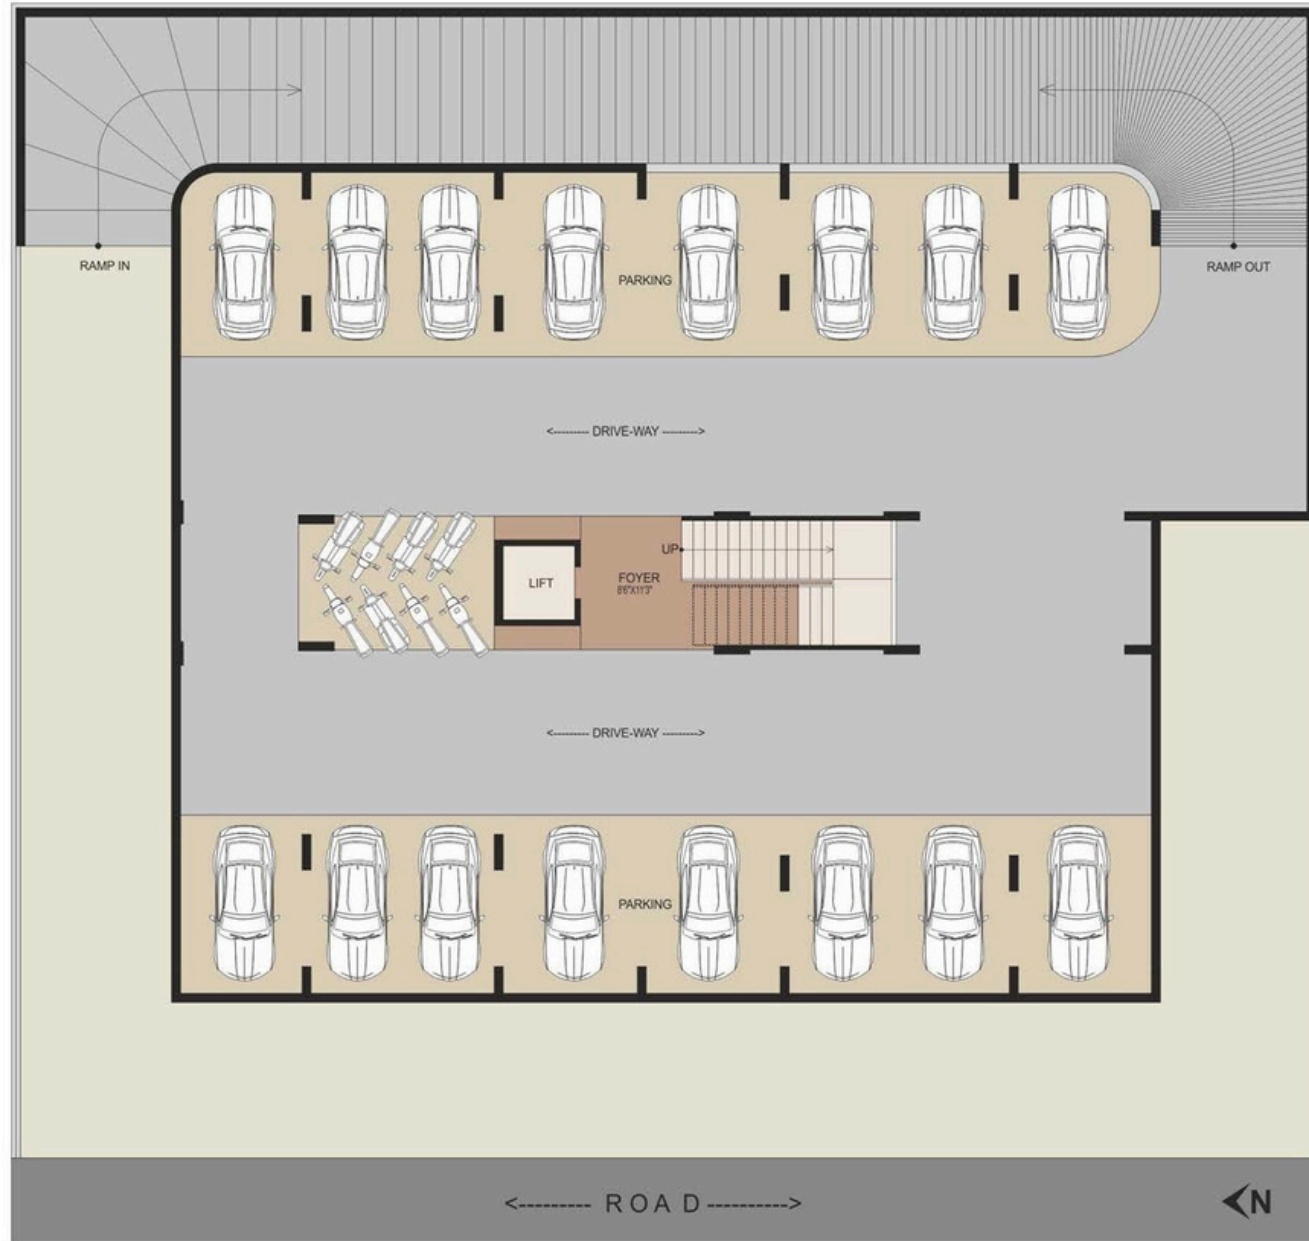

ADDOWN REALTY

— Connecting You To Your Perfect Property —

Sunrise Vista Is Located In
Ahmedabad's Prime Location At
Vastrapur Where You Can Find
Hospitals, Malls, Schools, Lake, Metro,
Gardens, Etc Nearest From The Home

Basement Plan

Ground Floor Plan

Typical Floor Plan

Unit Plan

Unit Plan

Terrace Plan