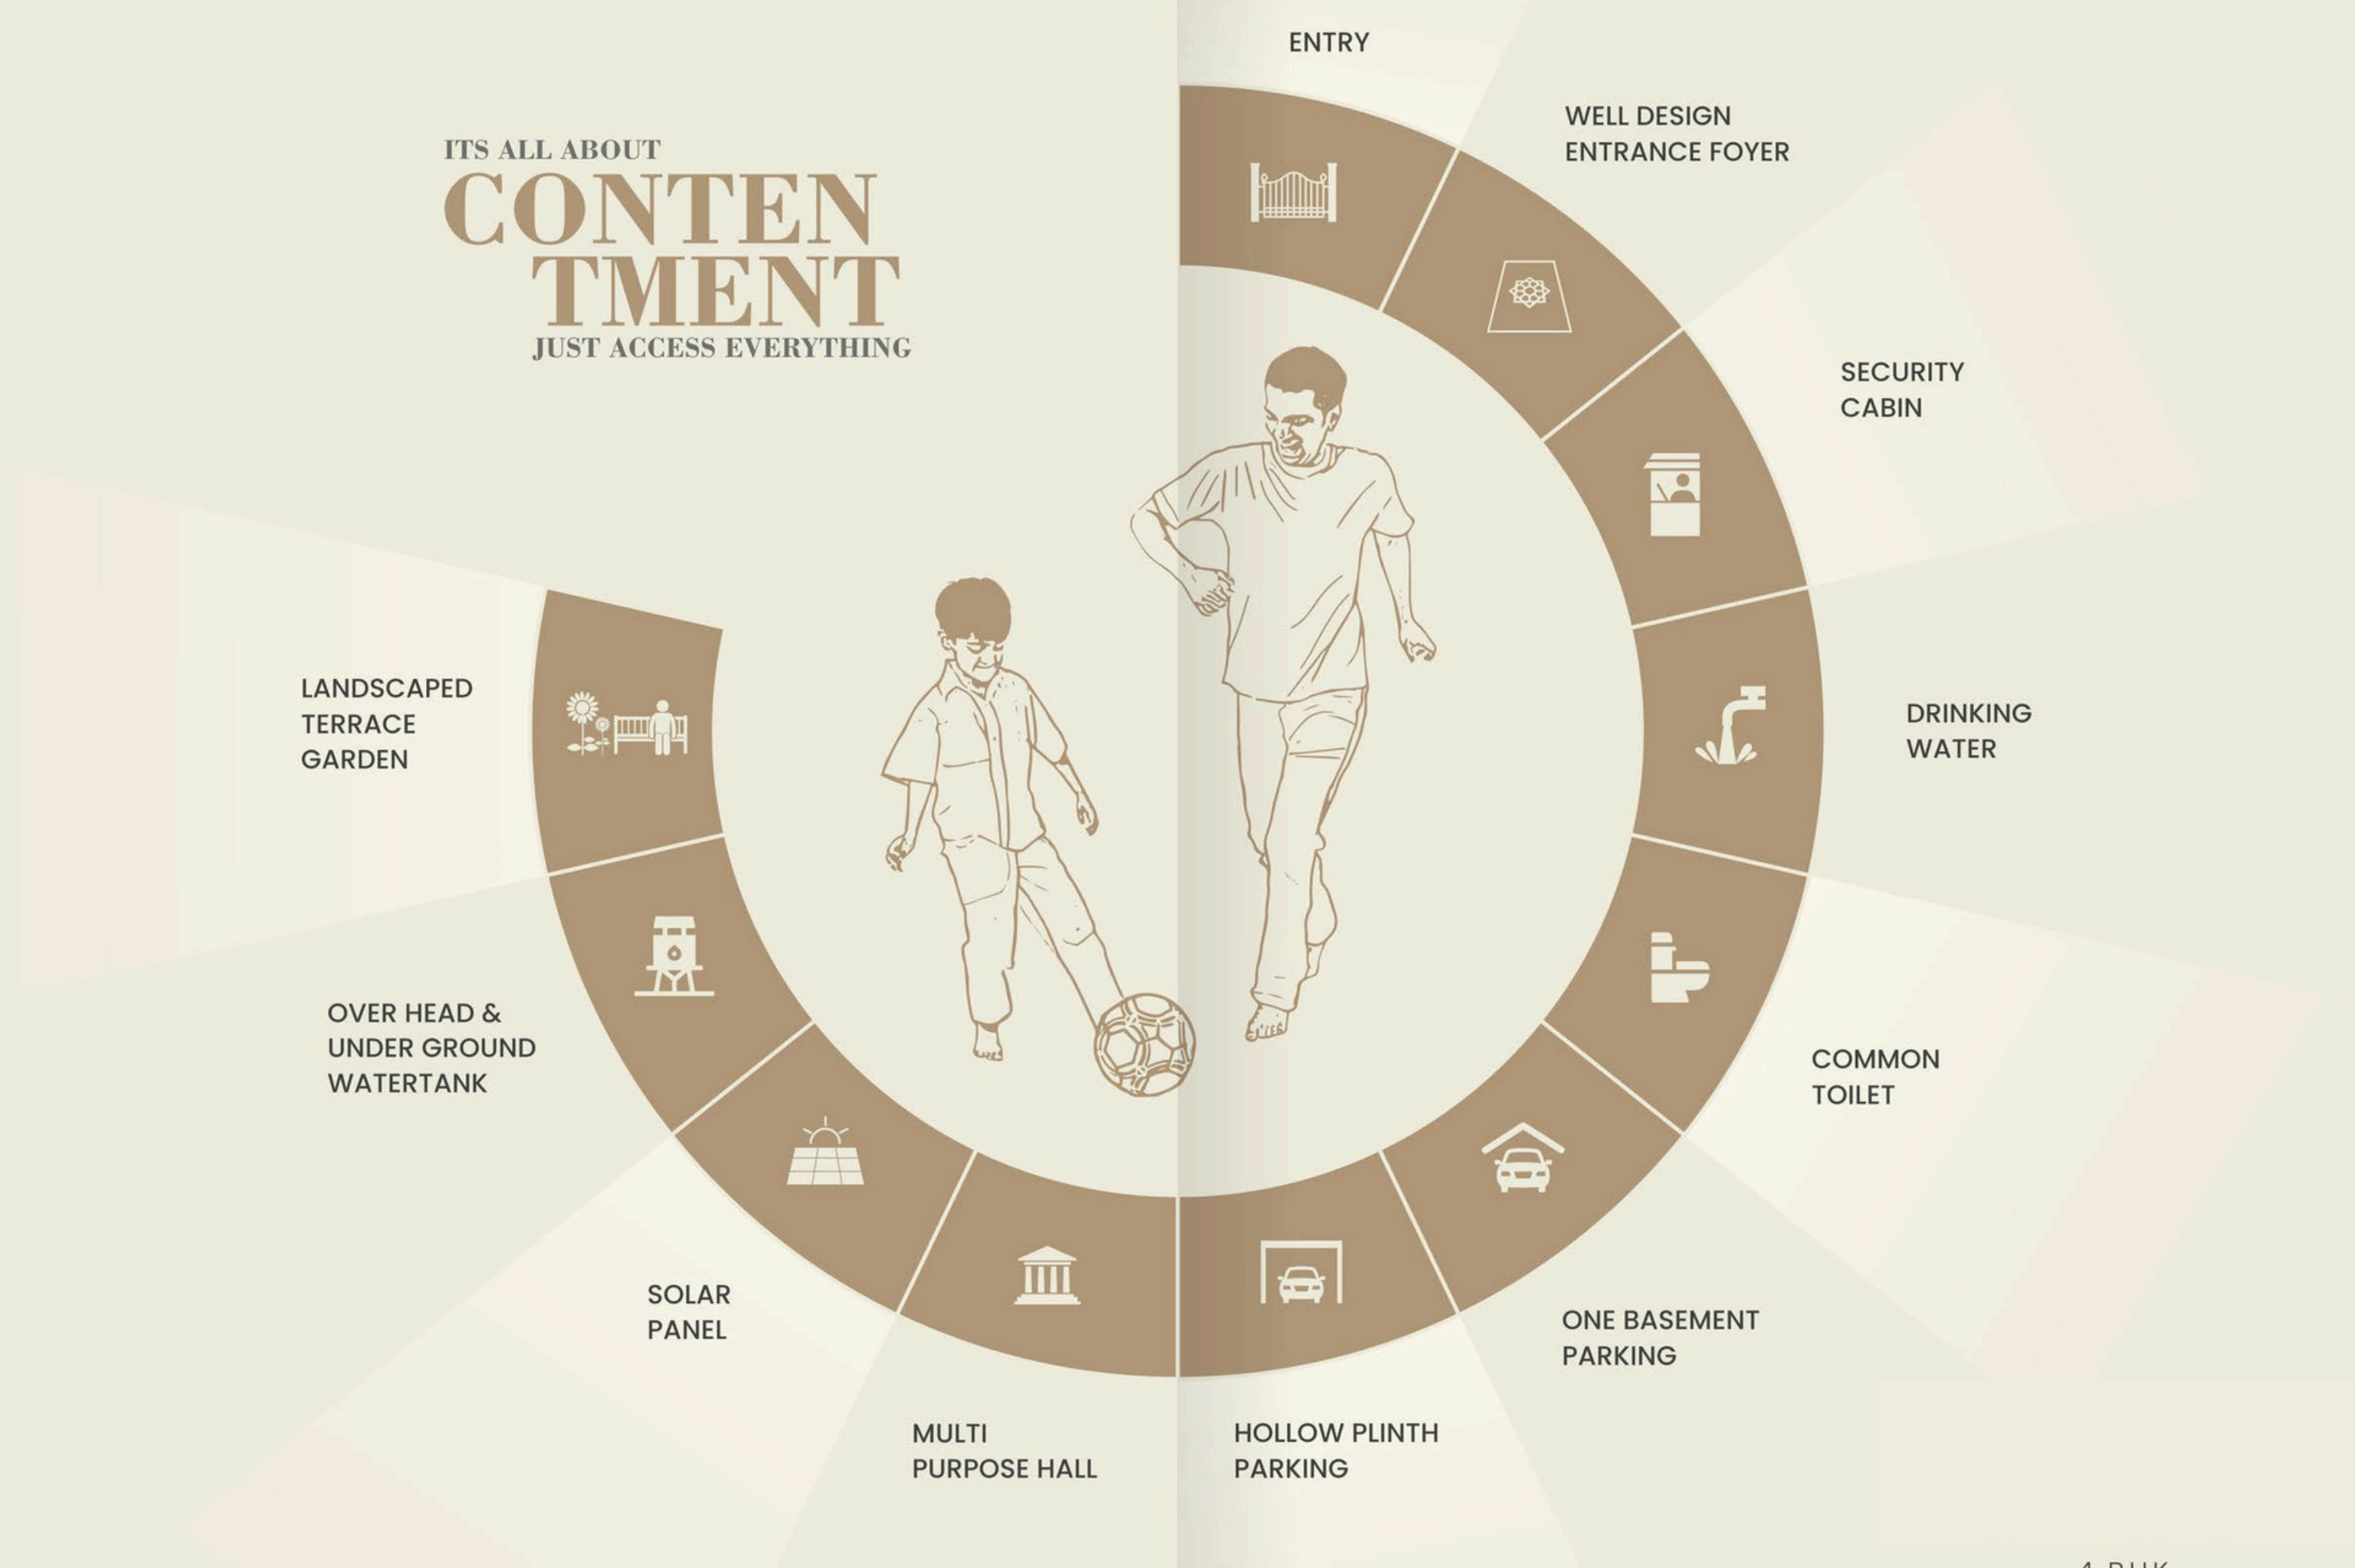

Surrounded by mind-calming greenery, walking trail and comfortable seating arrangement is a place to relax.

AN ELEVATED
**PERS
PECT
IVE** GARDEN

4 BHK
L U X U R I O U S L I V I N G

ITS ALL ABOUT
CONTENTMENT
JUST ACCESS EVERYTHING

4 BHK
L U X U R I O U S L I V I N G

EVERY CORNER IS
**BRIG
HTEO**
US TO LIVE IN

EVERY FAMILY HAS A STORY
WELCOME
TO OUR HEAVEN

Grand space with awesome features, enter the world of SOLIS OPTIMA a place where you can live happily forever.