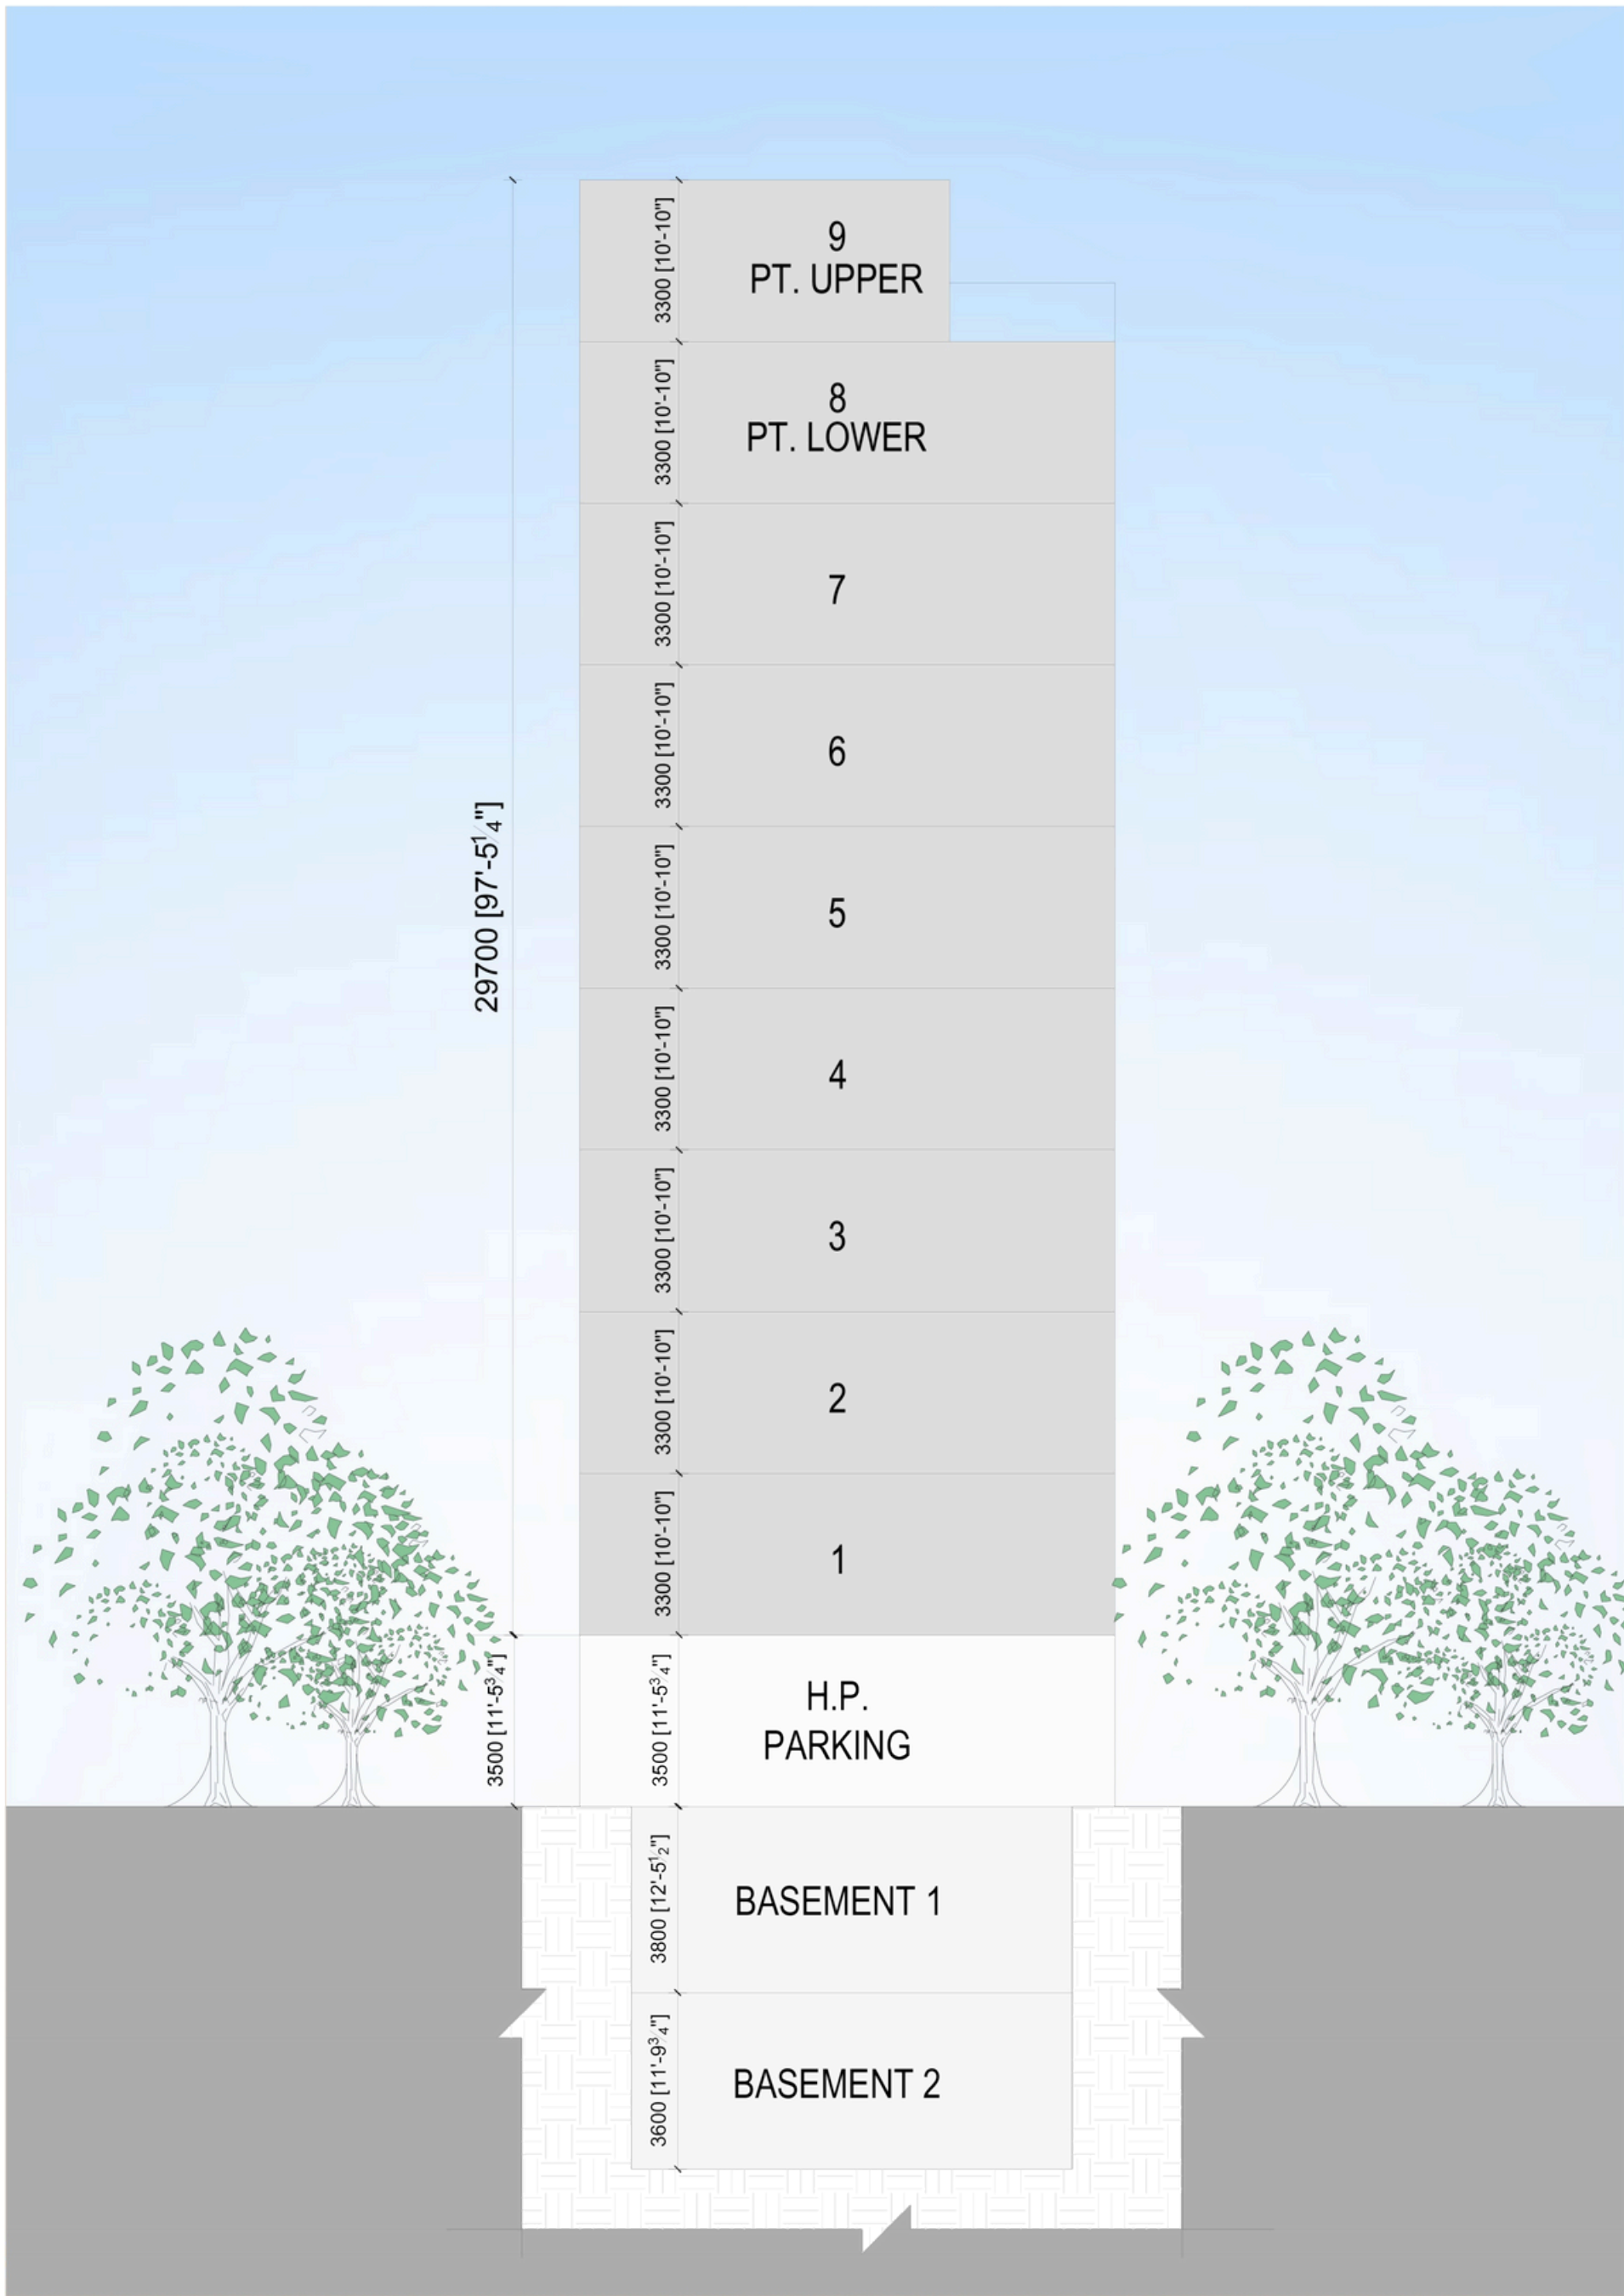

ADD  WN REALTY

— Connecting You To Your Perfect Property —

GROUND FLOOR 

TYPICAL FLOOR 

12 METER WIDE ROAD

3 BHK UNIT PLAN 

4 BHK UNIT PLAN 

12 METER WIDE ROAD

PENTHOUSE LOWER FLOOR 

PENTHOUSE UPPER FLOOR 

4 BHK PENTHOUSE lower 

4 BHK PENTHOUSE UPPER 

5 BHK PENTHOUSE LOWER 

5 BHK PENTHOUSE UPPER 

SECTION