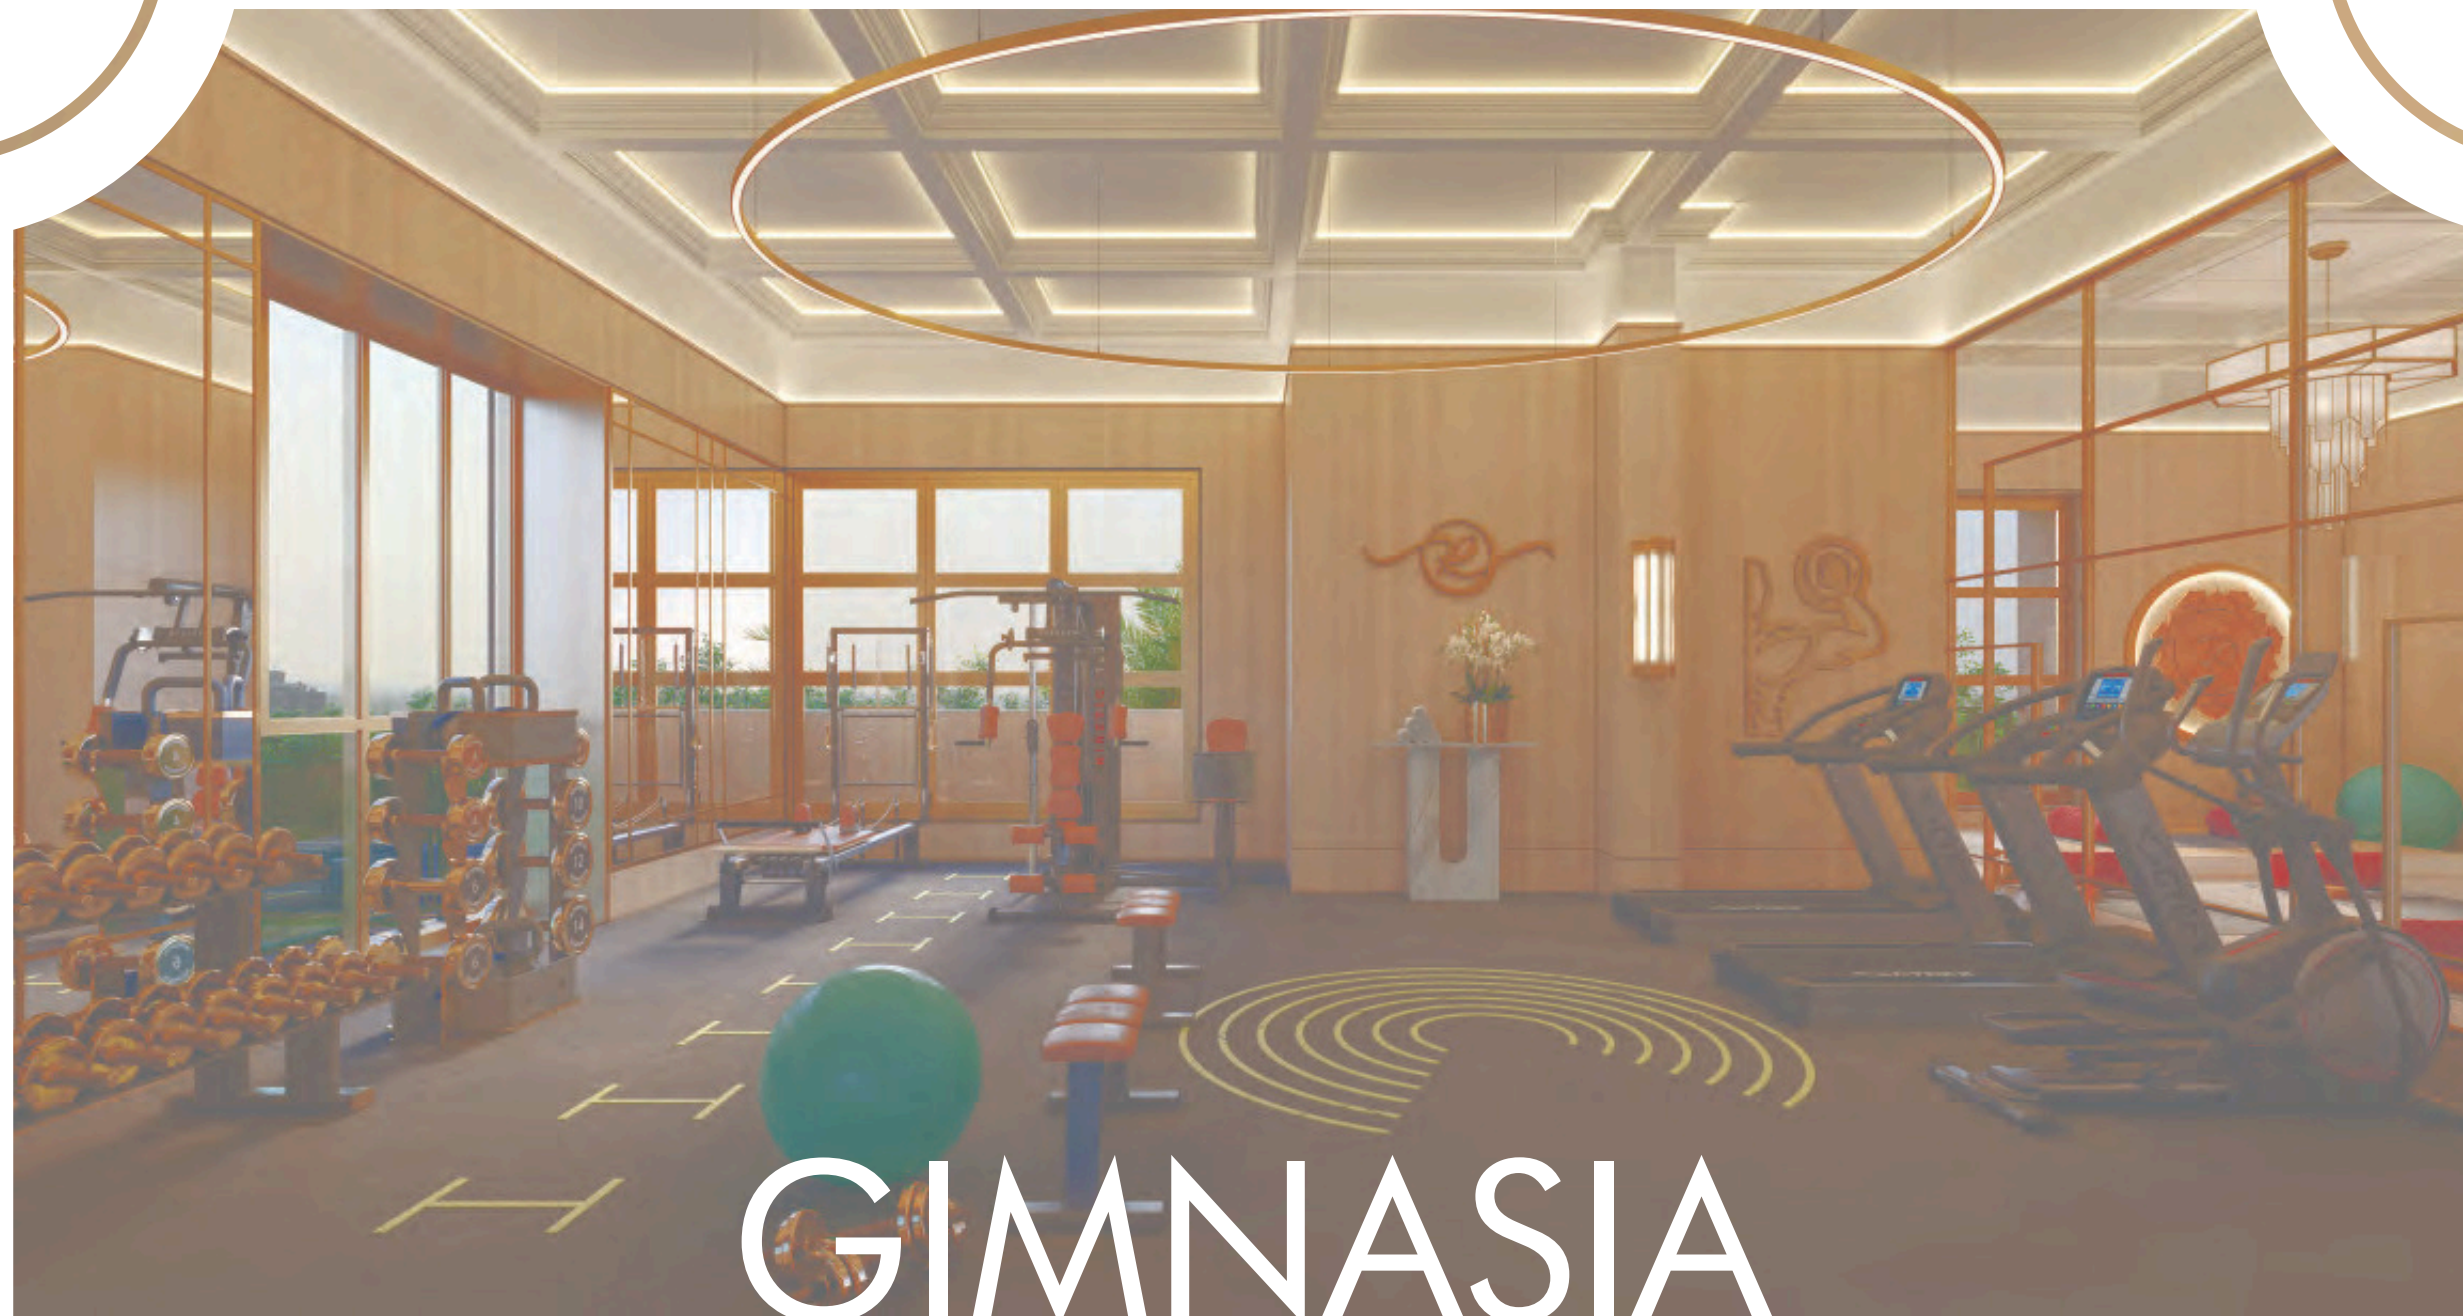

EVERY CORNER
A MASTERPIECE

ARISTOCRATIC AMBIENCE

At Royce one, every corner stands as a testament to meticulous design and innovative thinking. From the grand entrance to the smallest alcove, the project radiates a sense of purposeful design, seamlessly blending aesthetics with functionality. Each corner is a microcosm of thoughtful planning, where architects and designers have painstakingly considered every detail to create a cohesive environment with purposeful experiences.

THE ART OF
FUNCTIONAL ELEGANCE
IN EVERY TURN OF THE URBAN OASIS

ROYAL AMENITIES AWAITS

Welcome to the pinnacle of an abundant life at Royce One. Here luxury meets lifestyle in a harmonious fusion of comfort and indulgence. Our vision for an unparalleled living experience is defined by an array of ultra-modern amenities, setting a new standard for upscale living. We have not left any stone unturned to bring about amenities that are designed keeping you and your lifestyle in mind. Come splurge into the Royce One life.

PISCINA

ROOF TOP INFINITY SWIMMING POOL &
JOYFUL KIDS POOL

GIMNASIA TRANQUILLA

STATE OF THE ART GYMNASIUM &
TRANQUIL YOGA ROOM

CAFE OPULENTO

THE EXUBERANT
INDOOR GAMES ZONE

THE MAJESTIC
PARTY ROOM

JUEGOS
MUSICA