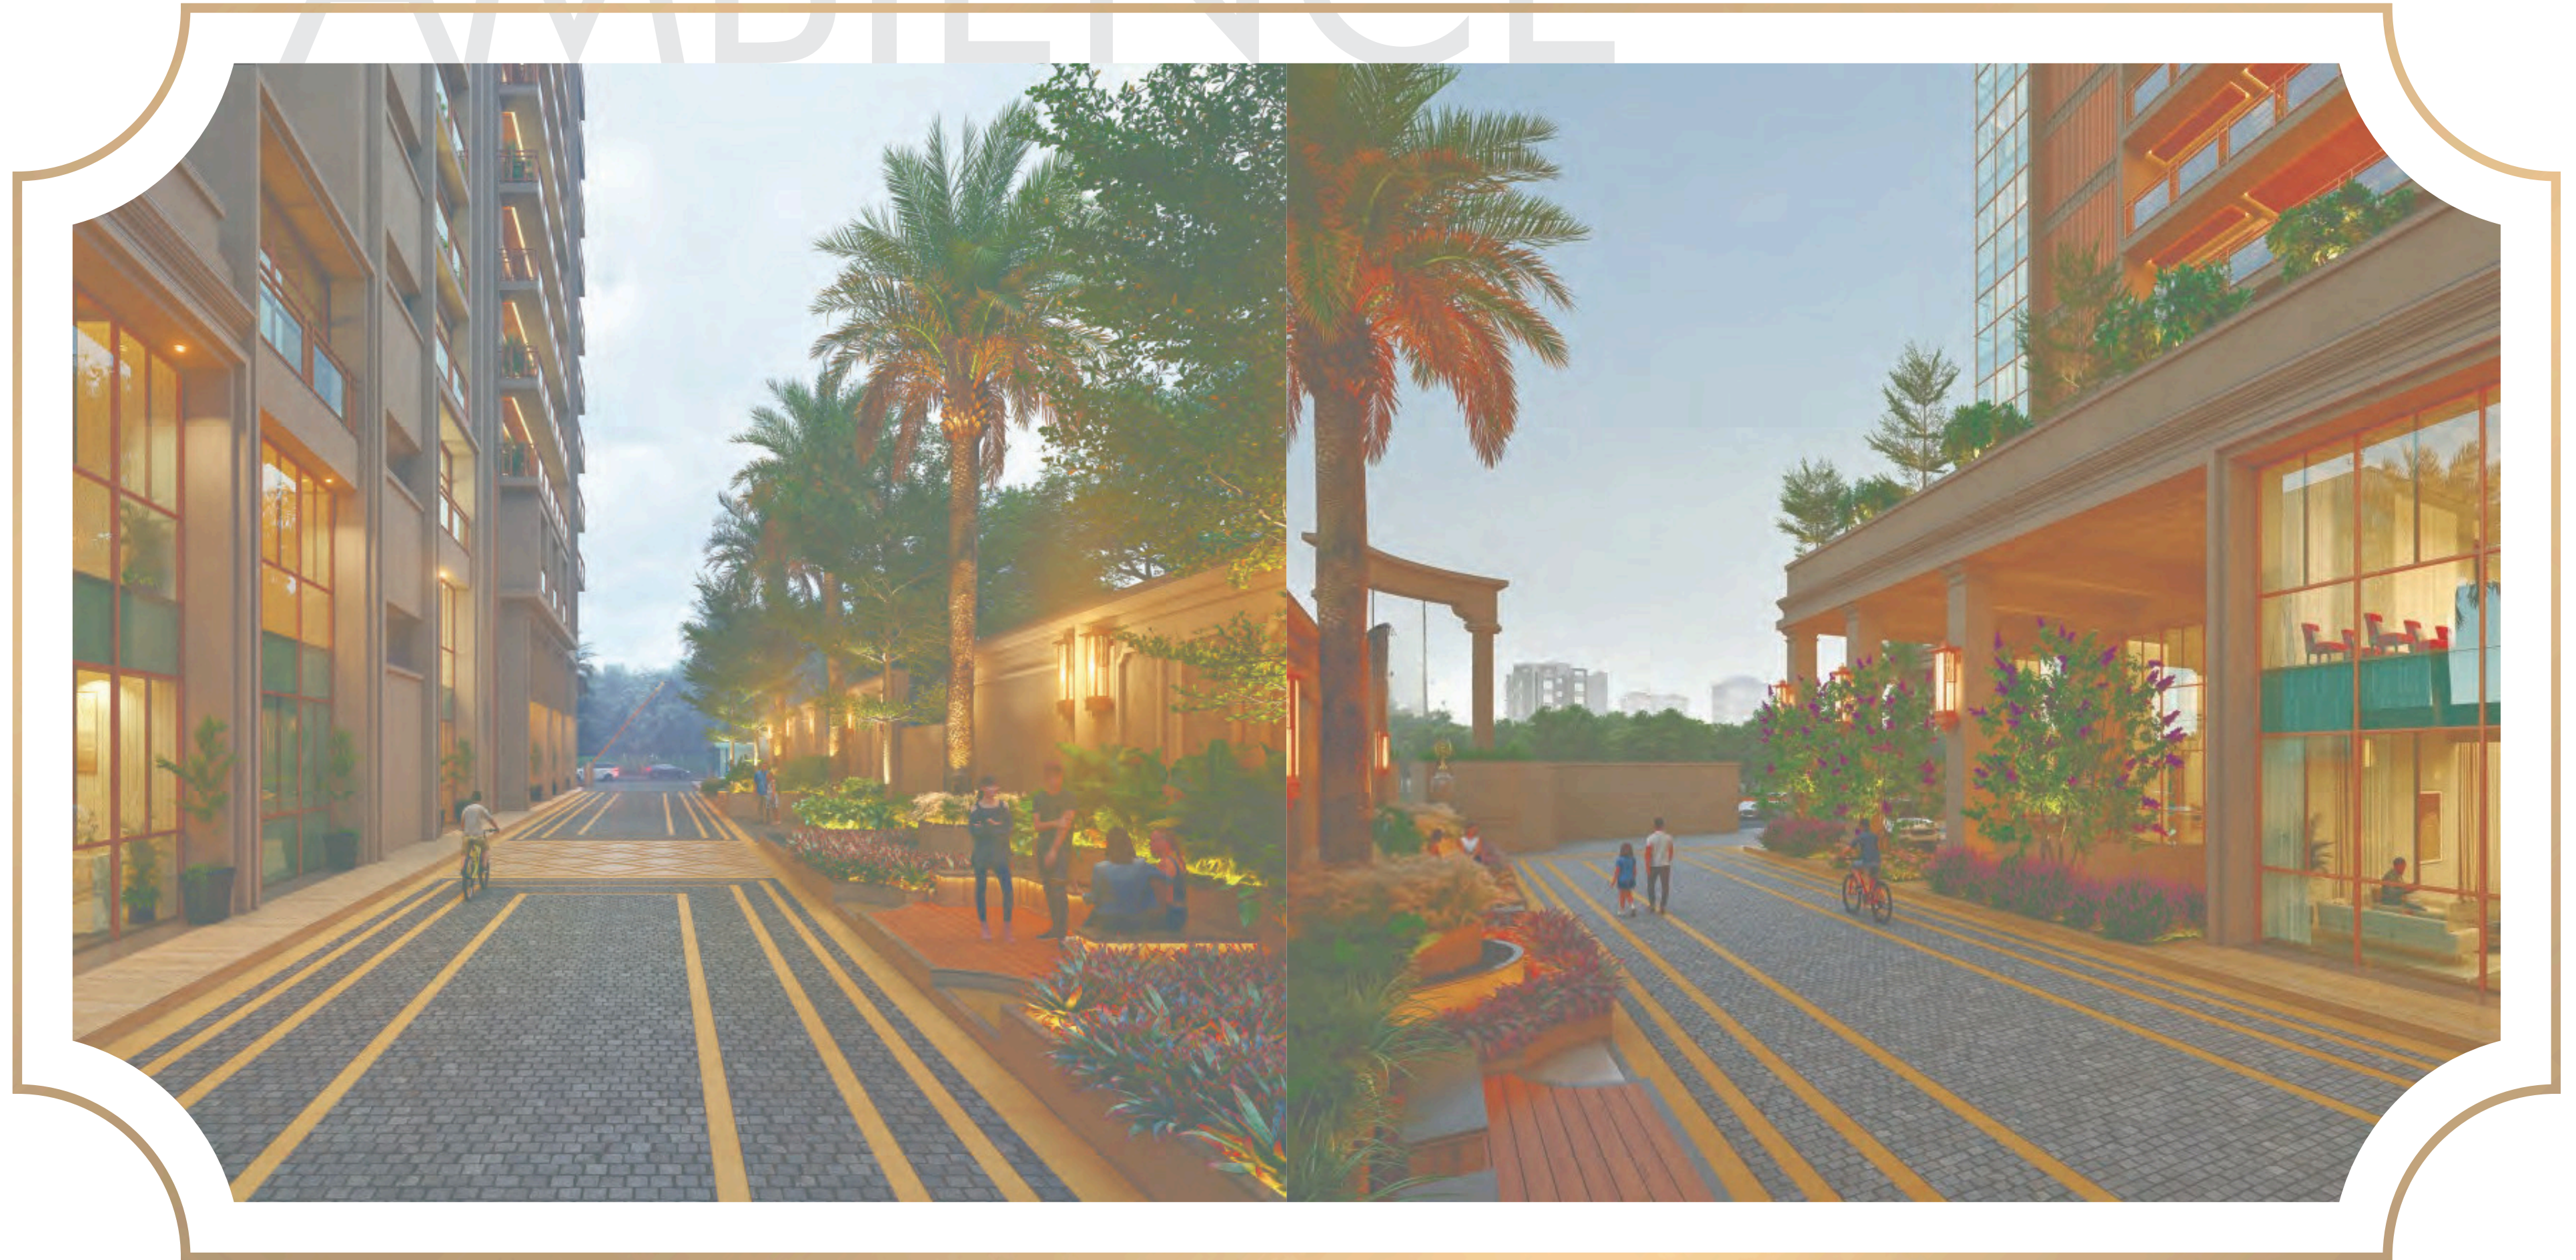

EVERY CORNER
A MASTERPIECE

ARISTOCRATIC AMBIENCE

At Royce one, every corner stands as a testament to meticulous design and innovative thinking. From the grand entrance to the smallest alcove, the project radiates a sense of purposeful design, seamlessly blending aesthetics with functionality. Each corner is a microcosm of thoughtful planning, where architects and designers have painstakingly considered every detail to create a cohesive environment with purposeful experiences.

THE ART OF
FUNCTIONAL ELEGANCE
IN EVERY TURN OF THE URBAN OASIS

ROYAL AMENITIES AWAITS

Welcome to the pinnacle of an abundant life at Royce One. Here luxury meets lifestyle in a harmonious fusion of comfort and indulgence. Our vision for an unparalleled living experience is defined by an array of ultra-modern amenities, setting a new standard for upscale living. We have not left any stone unturned to bring about amenities that are designed keeping you and your lifestyle in mind. Come splurge into the Royce One life.