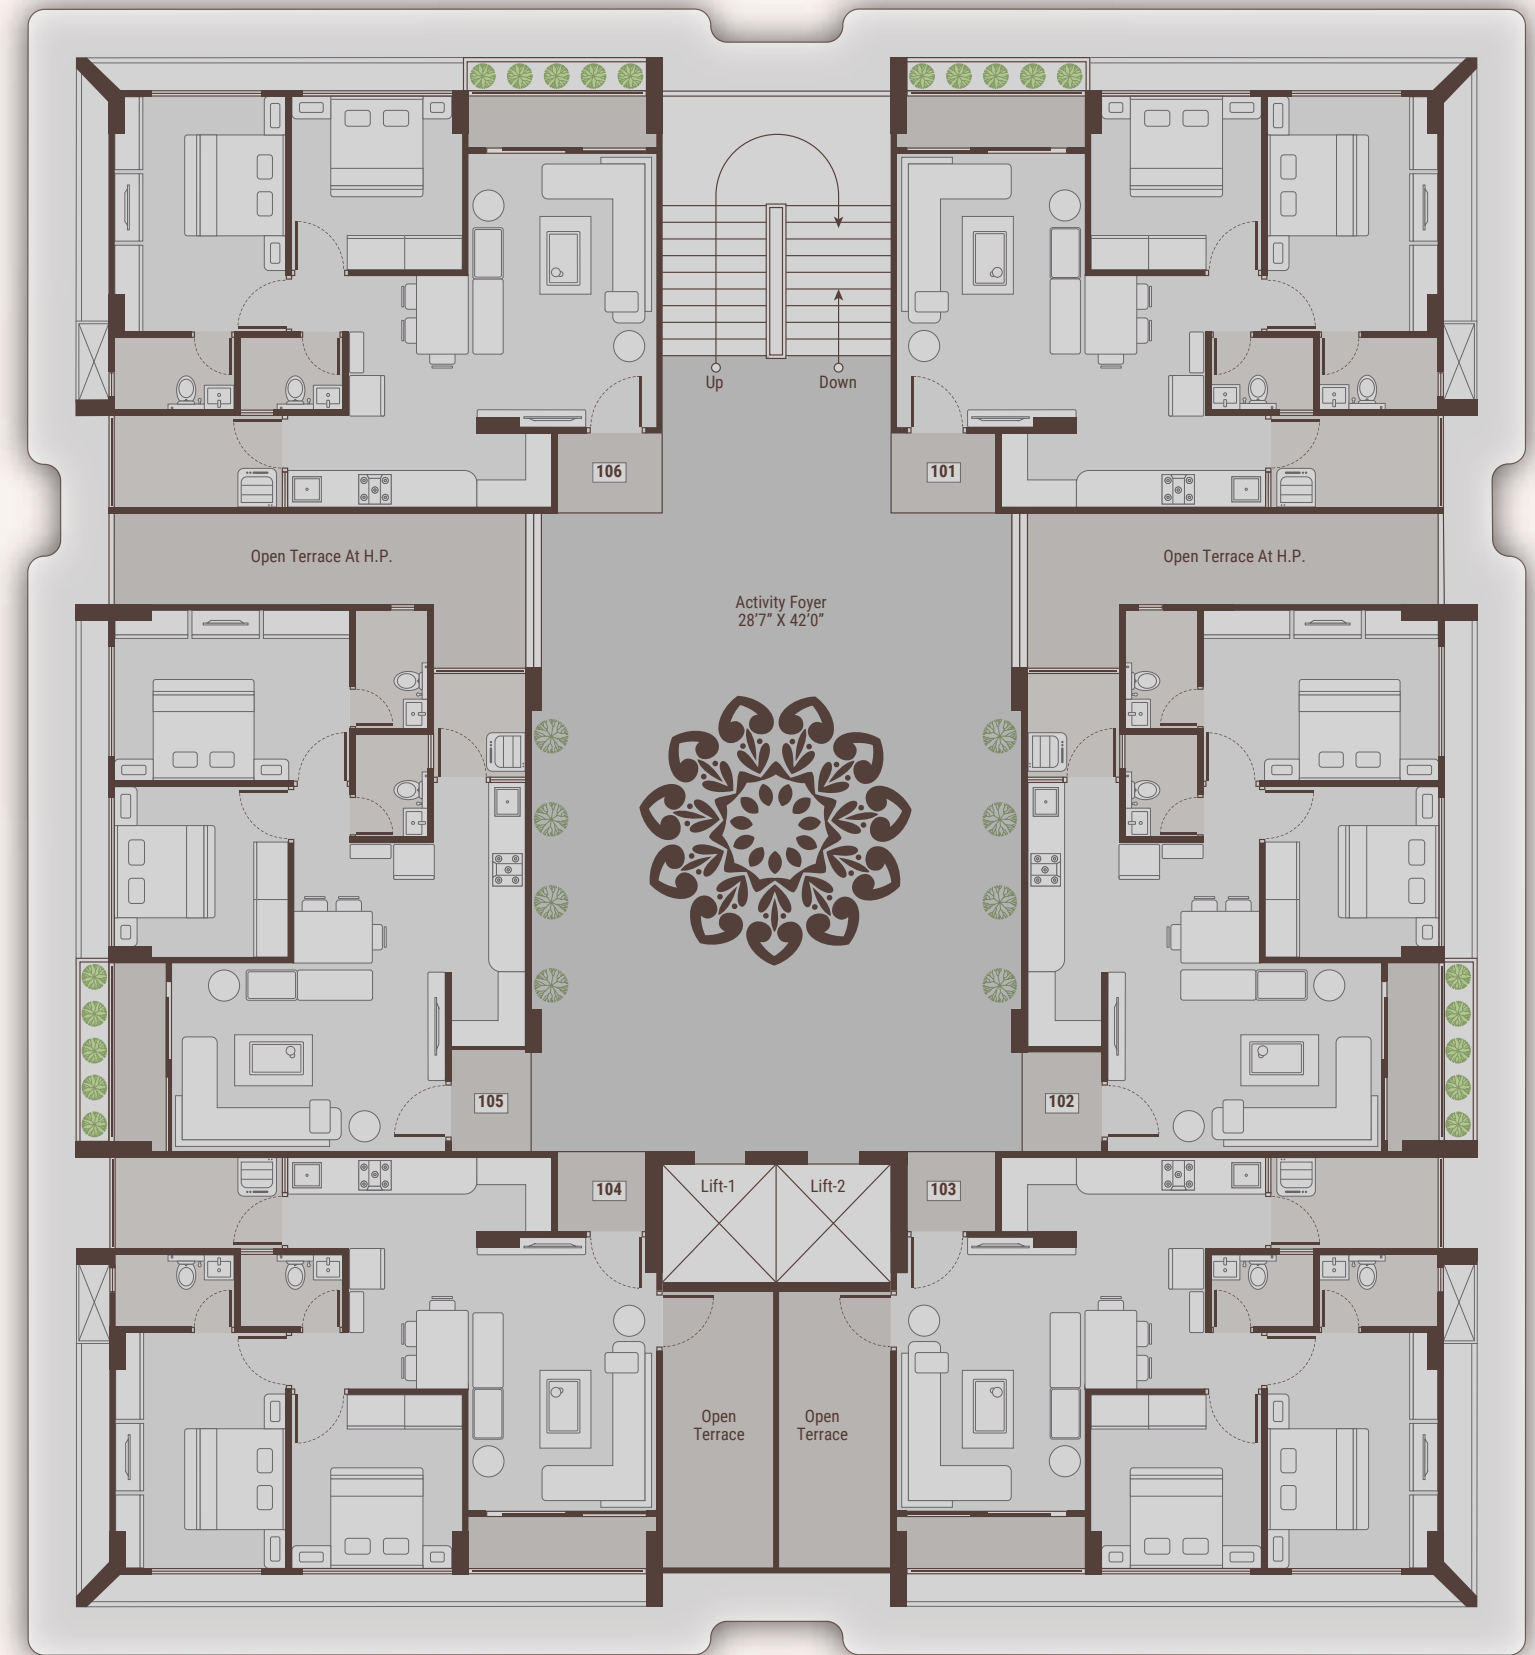

ADDOWN REALTY

— Connecting You To Your Perfect Property —

2 BHK LIFESTYLE APARTMENTS

2 BHK LIFESTYLE APARTMENTS

Build

Uncompromising
Standard

of
Design.

Build
Uncompromising
Standard
of
Design.

12.00 MT WIDE T.P. ROAD

12.00 MT WIDE T.P. ROAD

12.00 MT WIDE T.P. ROAD