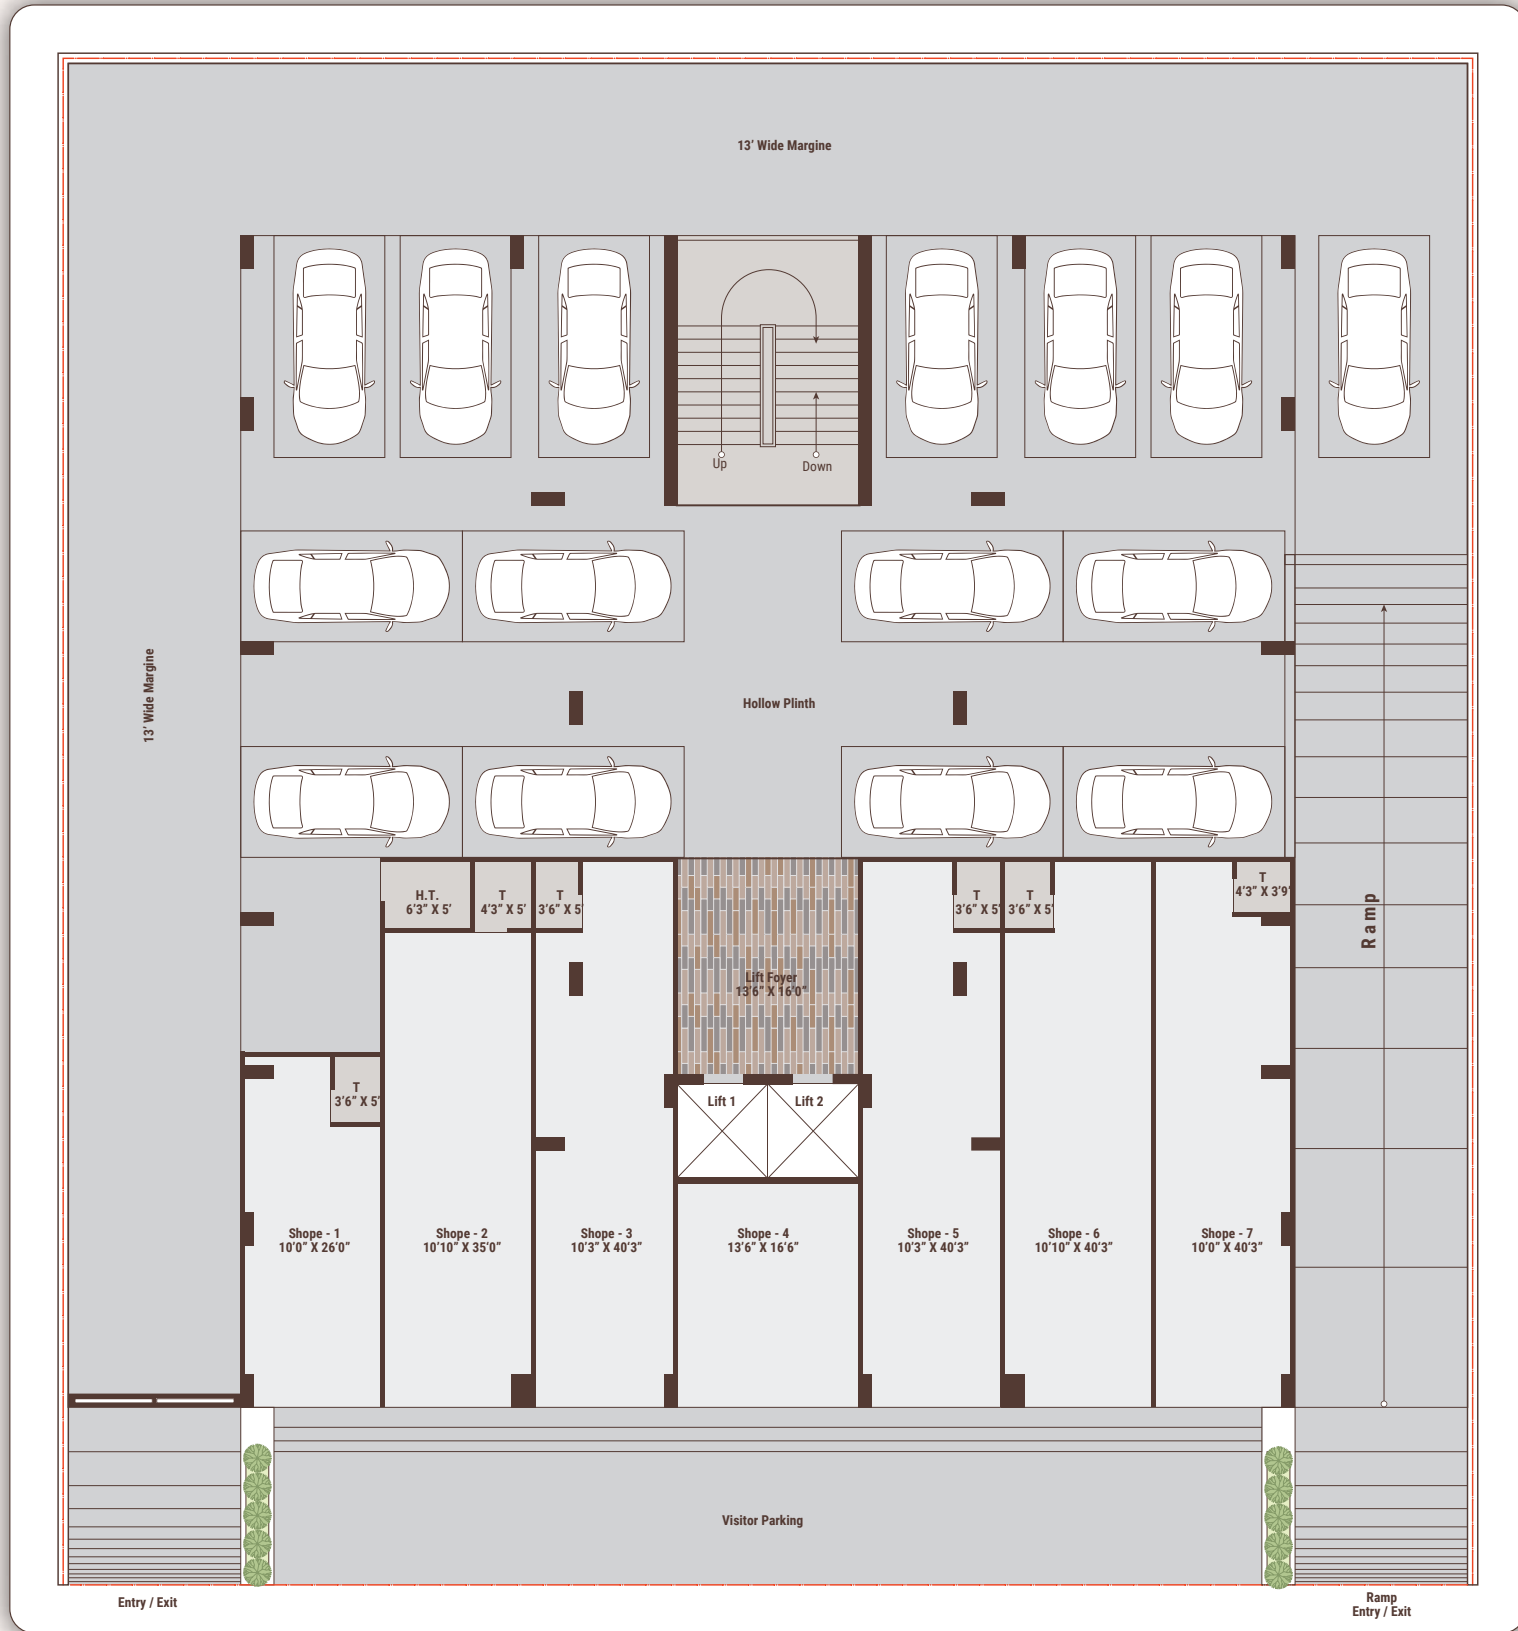

ADDOWN REALTY

— Connecting You To Your Perfect Property —

2 BHK LIFESTYLE APARTMENTS

2 BHK LIFESTYLE APARTMENTS

Build

Uncompromising
Standard

of
Design.

Build
Uncompromising
Standard
of
Design.

12.00 MT WIDE T.P. ROAD

12.00 MT WIDE T.P. ROAD

12.00 MT WIDE T.P. ROAD