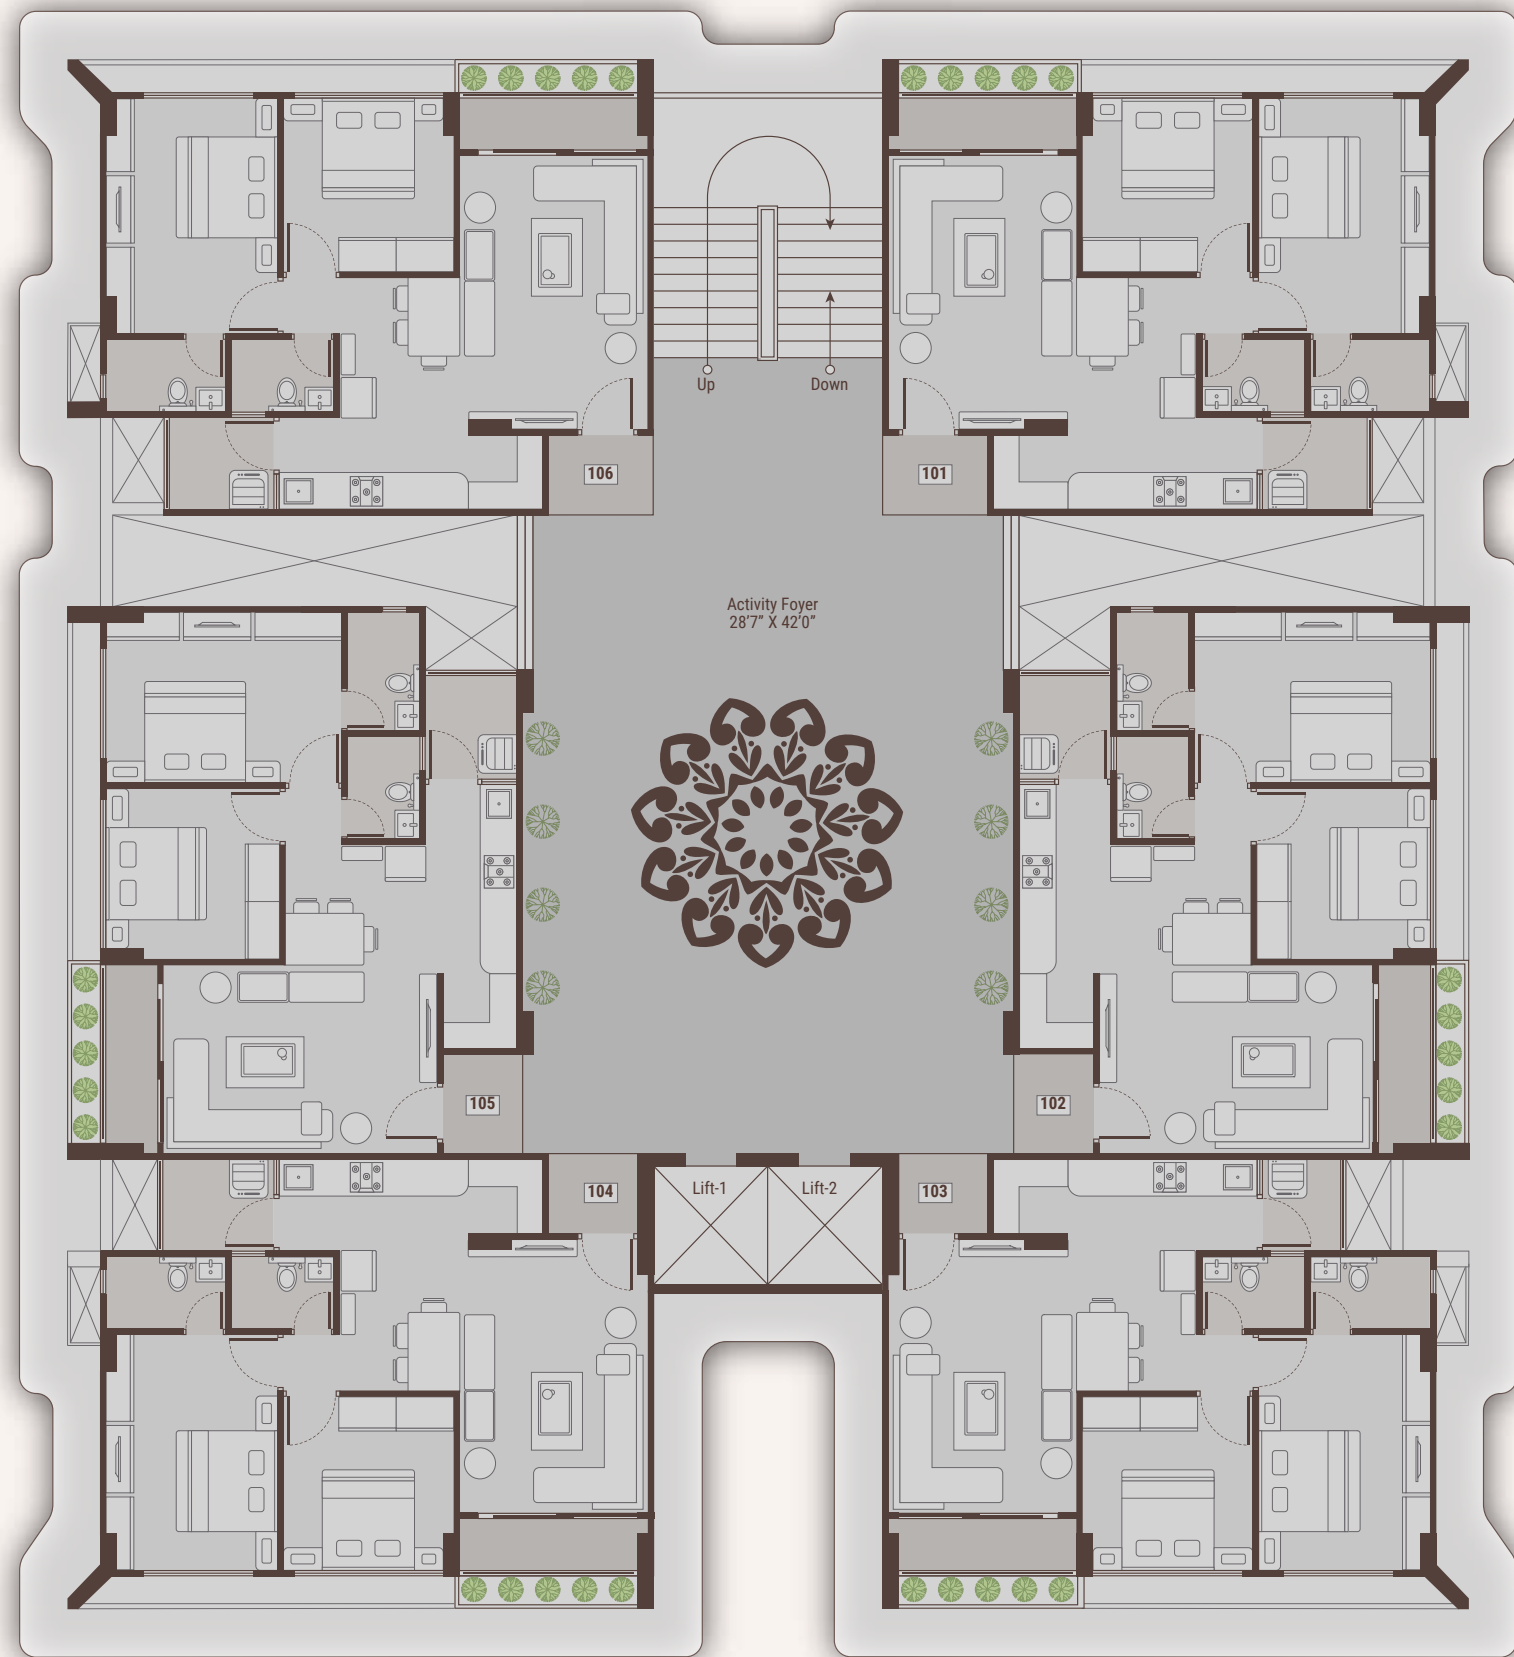

ADDOWN REALTY

— Connecting You To Your Perfect Property —

2 BHK LIFESTYLE APARTMENTS

2 BHK LIFESTYLE APARTMENTS

Build

Uncompromising
Standard

of
Design.

Build
Uncompromising
Standard
of
Design.

12.00 MT WIDE T.P. ROAD

12.00 MT WIDE T.P. ROAD

12.00 MT WIDE T.P. ROAD