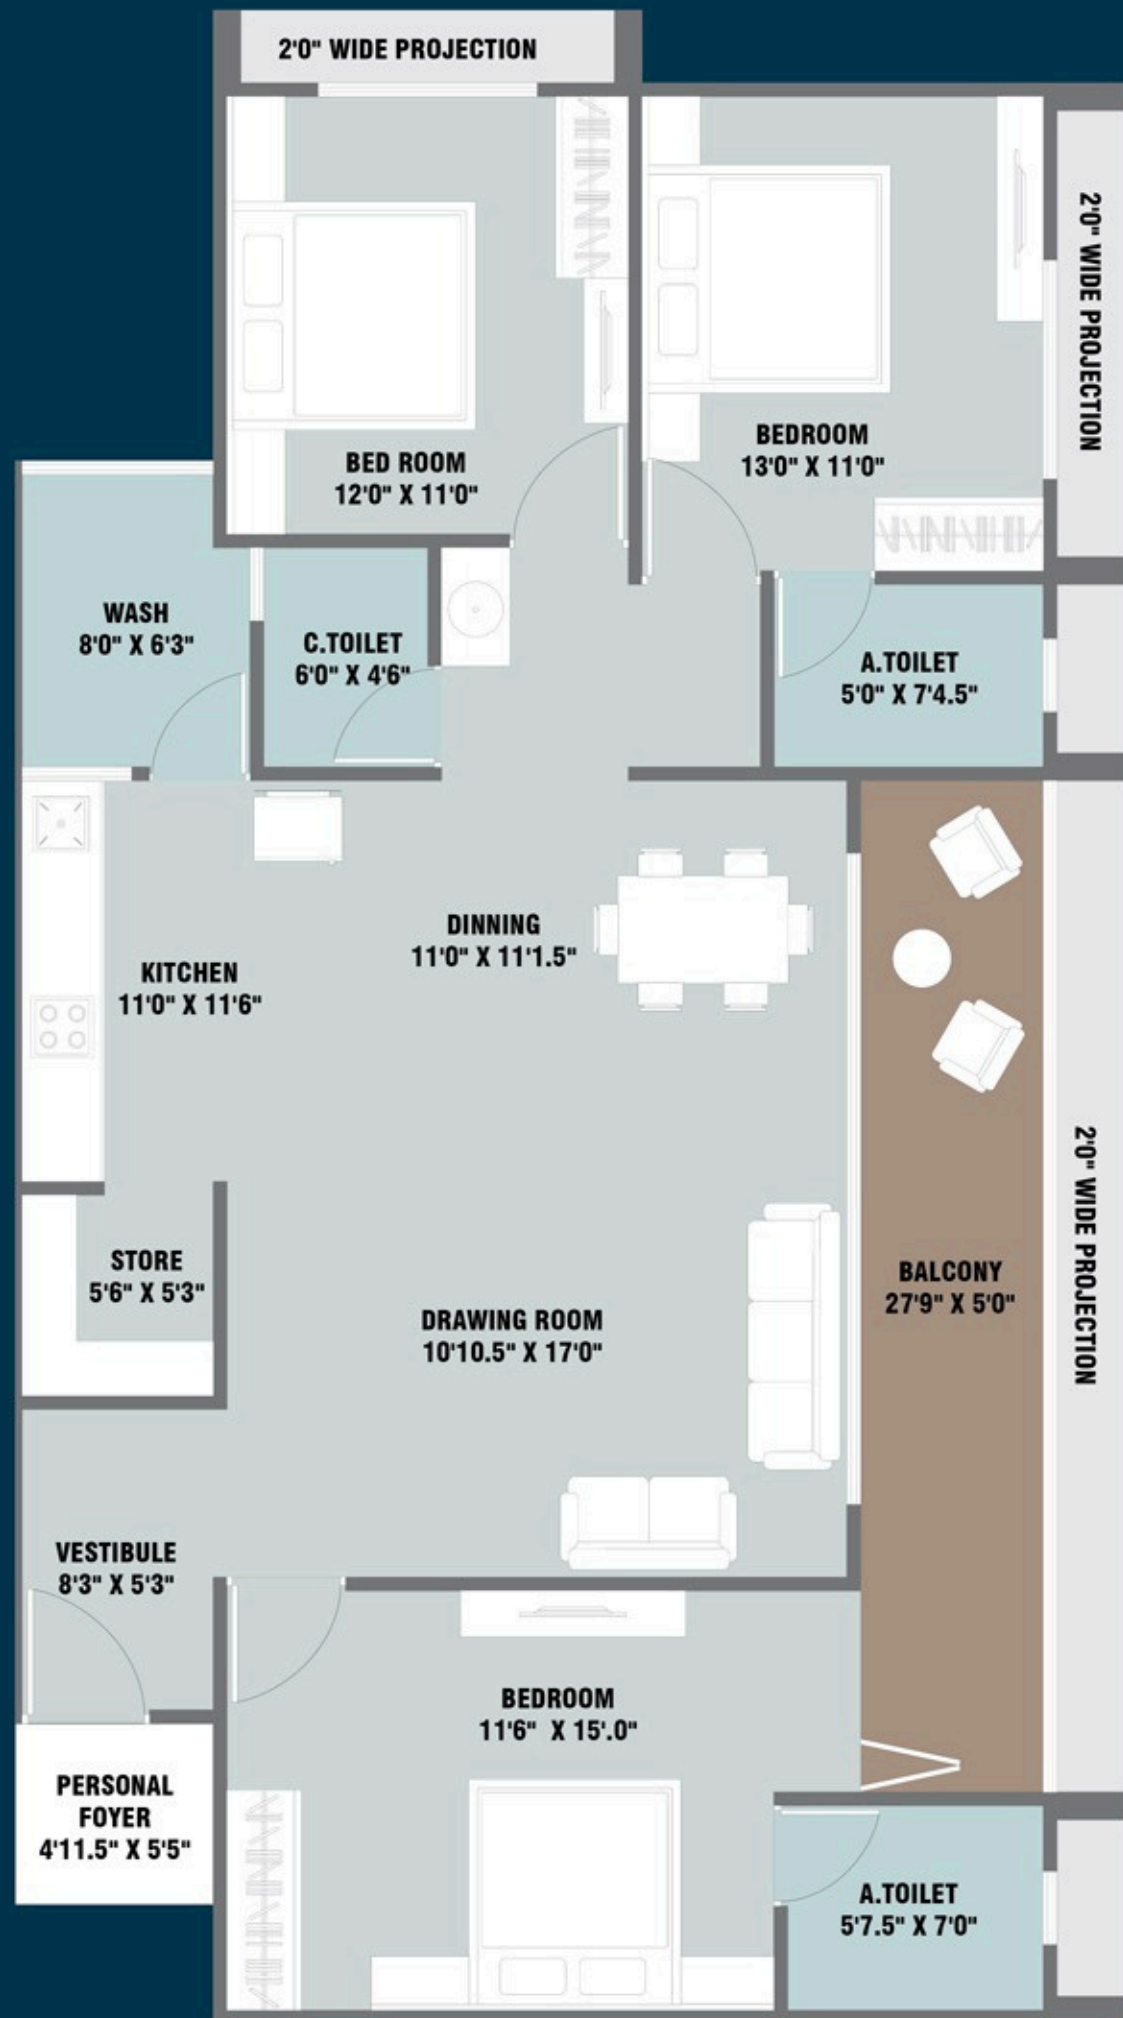

The path of liability, tranquility and prosperity...

SHIVANIALI IMPERIA

Foyer

Your specific landmark of inclination towards high-rise habitat and blooming occupational opportunities

Basement Upper & Lower Level Floor Plan

Ground Floor Plan

Third Floor Plan

4th to 11th Floor Plan

12th Floor  
With Pent House

13th Floor  
Floor Plan

3 BHK  
Block-B

3 BHK Block-B  
Pent House Unit Plan

Facilitate daily activities with serene and eco-friendly Club House

Box Cricket

Badminton Court

Green Gym  
Indoor & Outdoor

Children's Play Area

Lavish your living style with amazing and sumptuous amenities

Snake & Ladder

Tic Tac Toe

Volleyball

Gazebo

Splash Pool

Toddler's Play Area

Yoga Room

Society Office

Landscape Sit-outs

Sculpture

Gym