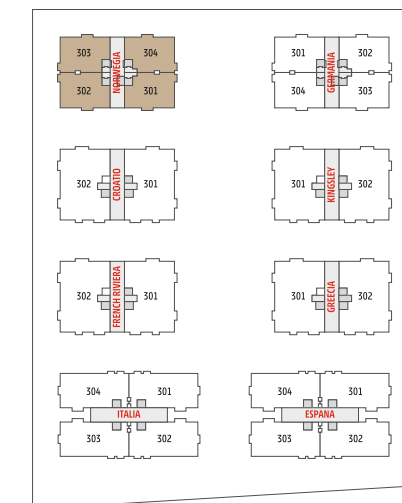

HOLLOW PLINTH PLAN

18.00 MT WIDE ROAD

PODIUM PLAN - 1ST FLOOR PLAN

TERRACE PLAN - 22ND FLOOR PLAN

3 BHK TYPICAL FLOOR

(5 TH, 7 TH, 12 TH, 17 TH & 20 TH REFUGE FLOOR)

3 BHK UNIT PLAN

4 BHK 1ST FLOOR (PODIUM) BUNGLOW LOWER LVL PLAN

4 BHK 2ND FLOOR (PODIUM) BUNGLOW UPPER LVL PLAN

4 BHK PENTHOUSE

LOWER LVL PLAN (REFUGE FLOOR)

4 BHK PENTHOUSE

UPPER LVL PLAN

4 BHK TYPICAL FLOOR PLAN (3RD TO 19TH FLOOR)

4 BHK
TYPICAL UNIT PLAN
FRONT BLOCK

5 BHK
1st FLOOR LAYOUT PLAN
(PODIUM) BUNGLOW LOWER LEVEL