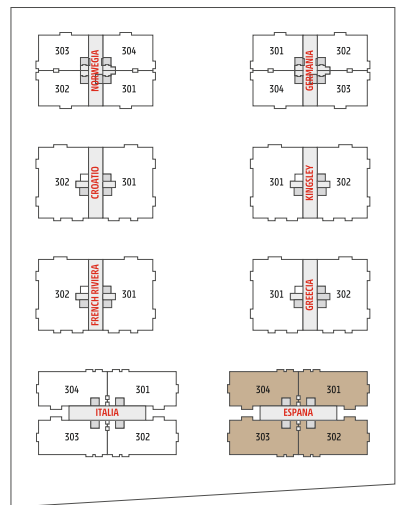

4 BHK 2ND FLOOR (PODIUM) BUNGLOW UPPER LVL PLAN

4 BHK PENTHOUSE

LOWER LVL PLAN (REFUGE FLOOR)

4 BHK PENTHOUSE

UPPER LVL PLAN

4 BHK TYPICAL FLOOR PLAN (3RD TO 19TH FLOOR)

4 BHK
TYPICAL UNIT PLAN
FRONT BLOCK

5 BHK
1st FLOOR LAYOUT PLAN
(PODIUM) BUNGLOW LOWER LEVEL