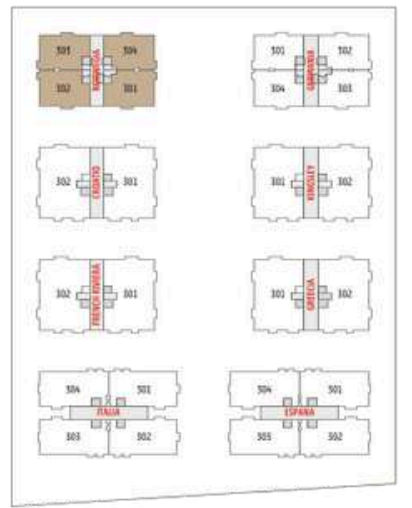

HOLLOW PLINTH PLAN

18.00 MT WIDE ROAD

PODIUM PLAN - 1ST FLOOR PLAN

TERRACE PLAN - 22ND FLOOR PLAN

3 BHK TYPICAL FLOOR

(5 TH, 7 TH, 12 TH, 17 TH & 20 TH REFUGE FLOOR)

3 BHK UNIT PLAN

4 BHK 1ST FLOOR (PODIUM) BUNGLOW LOWER LVL PLAN

4 BHK 2ND FLOOR (PODIUM) BUNGLOW UPPER LVL PLAN

4 BHK PENTHOUSE

LOWER LVL PLAN (REFUGE FLOOR)

4 BHK PENTHOUSE

UPPER LVL PLAN

4 BHK TYPICAL FLOOR PLAN (3RD TO 19TH FLOOR)

4 BHK
TYPICAL UNIT PLAN
FRONT BLOCK

5 BHK
1st FLOOR LAYOUT PLAN
(PODIUM) BUNGLOW LOWER LEVEL

5 BHK
2ND FLOOR LAYOUT PLAN
(PODIUM) BUNGLOW UPPER LEVEL

5 BHK PENTHOUSE

LOWER LVL PLAN (20TH REFUGE FLOOR)

5 BHK PENTHOUSE

UPPER LVL PLAN

4 BHK TYPICAL FLOOR PLAN CENTRE BLOCK

4 BHK
TYPICAL UNIT PLAN
CENTRE BLOCK

5 BHK 1ST FLOOR (PODIUM) BUNGLOW LOWER LVL PLAN (CENTER BUNGLOW)

5 BHK 2ND FLOOR (PODIUM) BUNGLOW UPPER LVL PLAN (CENTER BUNGLOW)