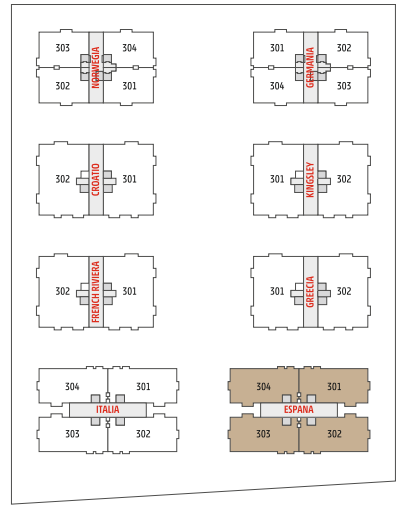

HOLLOW PLINTH PLAN

18.00 MT WIDE ROAD

PODIUM PLAN - 1ST FLOOR PLAN

TERRACE PLAN - 22ND FLOOR PLAN

3 BHK TYPICAL FLOOR

(5 TH, 7 TH, 12 TH, 17 TH & 20 TH REFUGE FLOOR)

3 BHK UNIT PLAN

4 BHK 1ST FLOOR (PODIUM) BUNGLOW LOWER LVL PLAN

4 BHK 2ND FLOOR (PODIUM) BUNGLOW UPPER LVL PLAN

4 BHK PENTHOUSE

LOWER LVL PLAN (REFUGE FLOOR)

4 BHK PENTHOUSE

UPPER LVL PLAN

4 BHK TYPICAL FLOOR PLAN (3RD TO 19TH FLOOR)

4 BHK
TYPICAL UNIT PLAN
FRONT BLOCK

5 BHK
1st FLOOR LAYOUT PLAN
(PODIUM) BUNGLOW LOWER LEVEL

5 BHK
2ND FLOOR LAYOUT PLAN
(PODIUM) BUNGLOW UPPER LEVEL

5 BHK PENTHOUSE

LOWER LVL PLAN (20TH REFUGE FLOOR)

5 BHK PENTHOUSE

UPPER LVL PLAN

4 BHK TYPICAL FLOOR PLAN CENTRE BLOCK

4 BHK
TYPICAL UNIT PLAN
CENTRE BLOCK