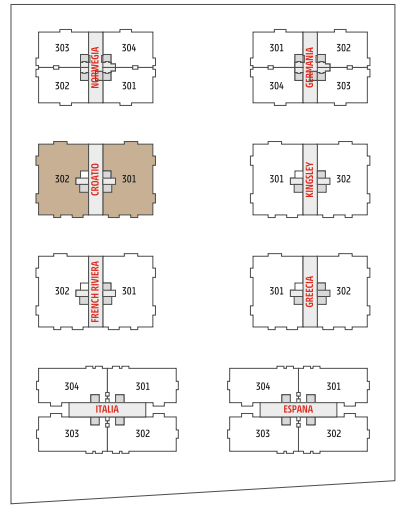

4 BHK 2ND FLOOR (PODIUM) BUNGLOW UPPER LVL PLAN

4 BHK PENTHOUSE

LOWER LVL PLAN (REFUGE FLOOR)

4 BHK PENTHOUSE

UPPER LVL PLAN

4 BHK TYPICAL FLOOR PLAN (3RD TO 19TH FLOOR)

4 BHK
TYPICAL UNIT PLAN
FRONT BLOCK

5 BHK
1st FLOOR LAYOUT PLAN
(PODIUM) BUNGLOW LOWER LEVEL

5 BHK
2ND FLOOR LAYOUT PLAN
(PODIUM) BUNGLOW UPPER LEVEL

5 BHK PENTHOUSE

LOWER LVL PLAN (20TH REFUGE FLOOR)

5 BHK PENTHOUSE

UPPER LVL PLAN

4 BHK TYPICAL FLOOR PLAN CENTRE BLOCK

4 BHK
TYPICAL UNIT PLAN
CENTRE BLOCK

5 BHK 1ST FLOOR (PODIUM) BUNGLOW LOWER LVL PLAN (CENTER BUNGLOW)

5 BHK 2ND FLOOR (PODIUM) BUNGLOW UPPER LVL PLAN (CENTER BUNGLOW)