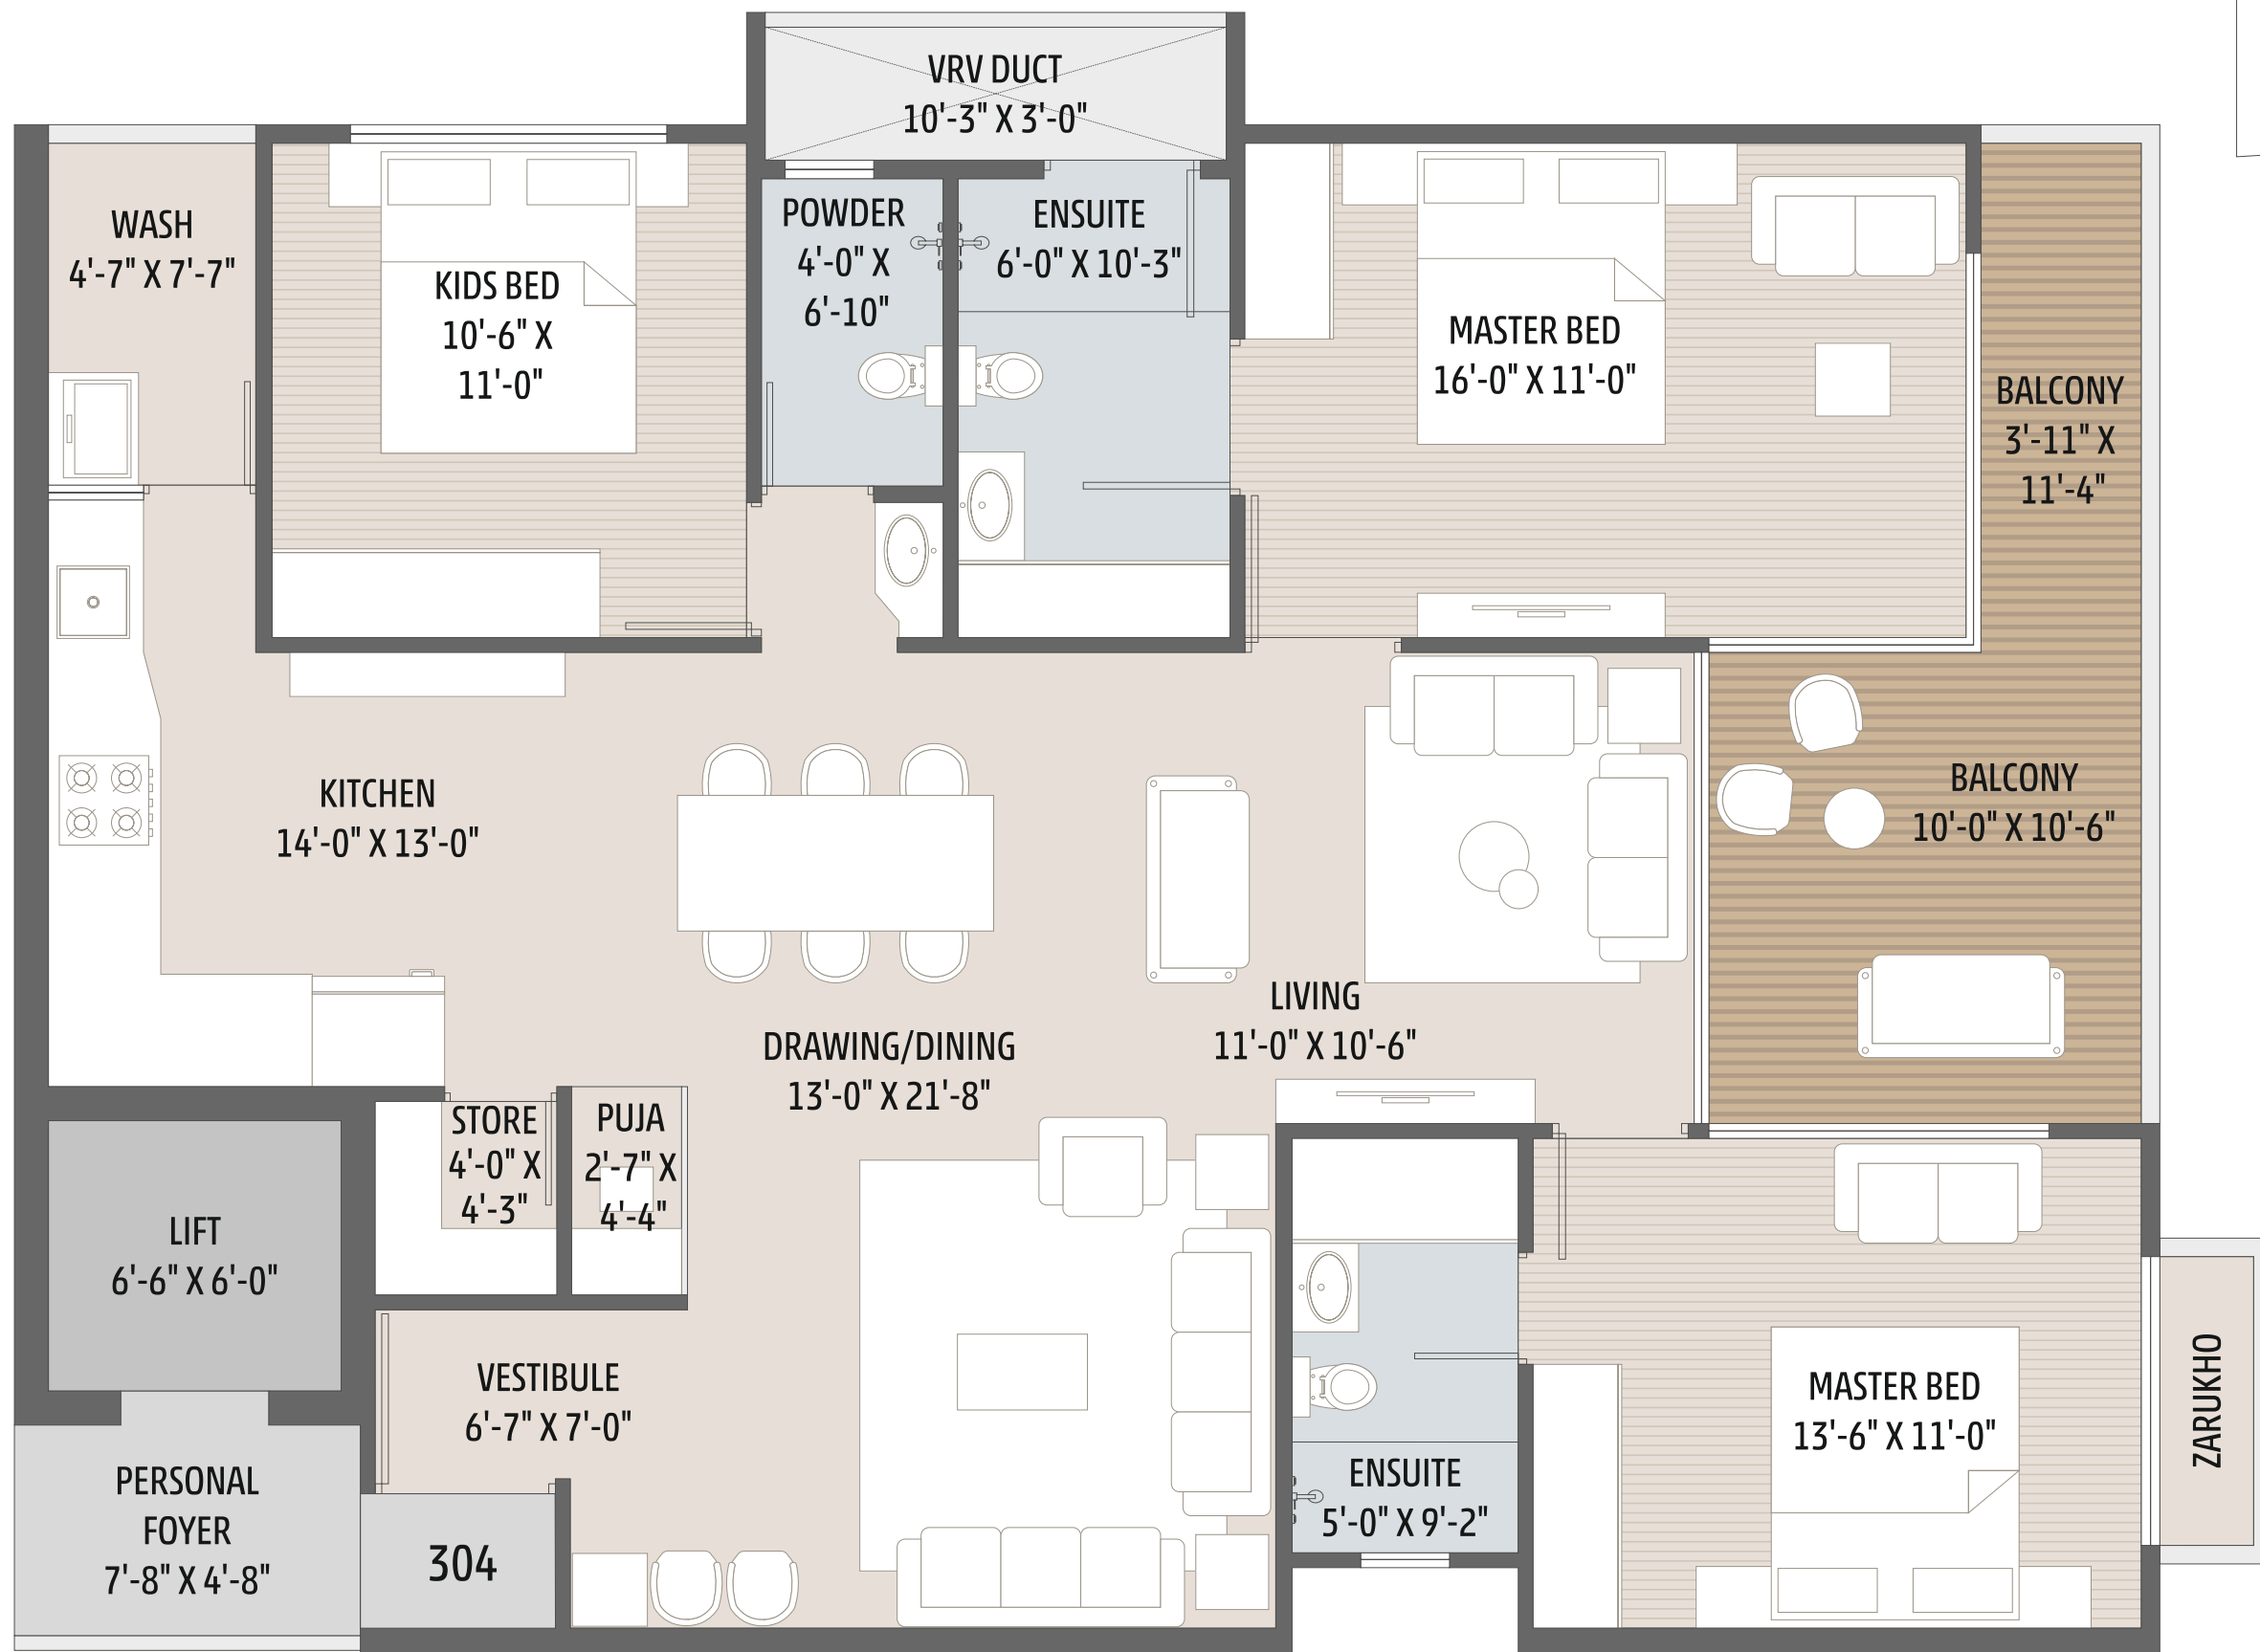

HOLLOW PLINTH PLAN

18.00 MT WIDE ROAD

PODIUM PLAN - 1ST FLOOR PLAN

TERRACE PLAN - 22ND FLOOR PLAN

3 BHK TYPICAL FLOOR

(5 TH, 7 TH, 12 TH, 17 TH & 20 TH REFUGE FLOOR)

3 BHK UNIT PLAN

4 BHK 1ST FLOOR (PODIUM) BUNGLOW LOWER LVL PLAN

4 BHK 2ND FLOOR (PODIUM) BUNGLOW UPPER LVL PLAN

4 BHK PENTHOUSE

LOWER LVL PLAN (REFUGE FLOOR)

4 BHK PENTHOUSE

UPPER LVL PLAN

4 BHK TYPICAL FLOOR PLAN (3RD TO 19TH FLOOR)

4 BHK
TYPICAL UNIT PLAN
FRONT BLOCK

5 BHK
1st FLOOR LAYOUT PLAN
(PODIUM) BUNGLOW LOWER LEVEL

5 BHK
2ND FLOOR LAYOUT PLAN
(PODIUM) BUNGLOW UPPER LEVEL

5 BHK PENTHOUSE

LOWER LVL PLAN (20TH REFUGE FLOOR)

5 BHK PENTHOUSE

UPPER LVL PLAN

4 BHK TYPICAL FLOOR PLAN CENTRE BLOCK

4 BHK
TYPICAL UNIT PLAN
CENTRE BLOCK