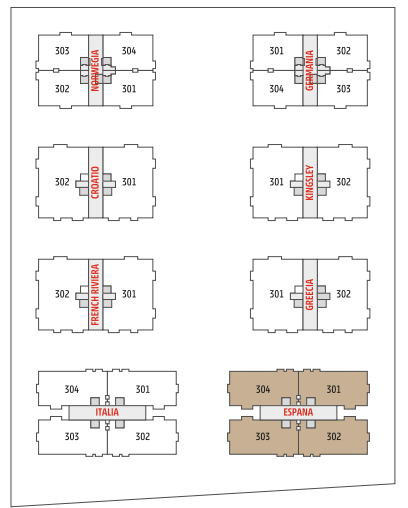

4 BHK 2ND FLOOR (PODIUM) BUNGLOW UPPER LVL PLAN

4 BHK PENTHOUSE

LOWER LVL PLAN (REFUGE FLOOR)

4 BHK PENTHOUSE

UPPER LVL PLAN

4 BHK TYPICAL FLOOR PLAN (3RD TO 19TH FLOOR)

4 BHK
TYPICAL UNIT PLAN
FRONT BLOCK

5 BHK
1st FLOOR LAYOUT PLAN
(PODIUM) BUNGLOW LOWER LEVEL