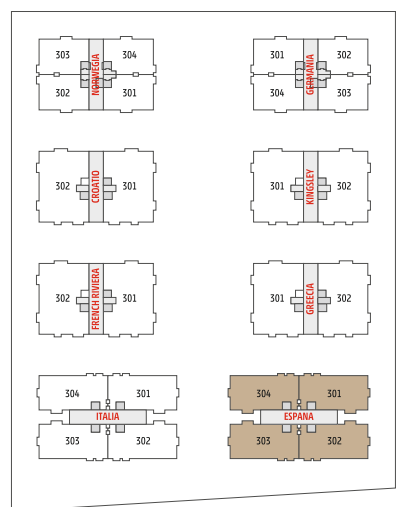

5 BHK PENTHOUSE

LOWER LVL PLAN (20TH REFUGE FLOOR)