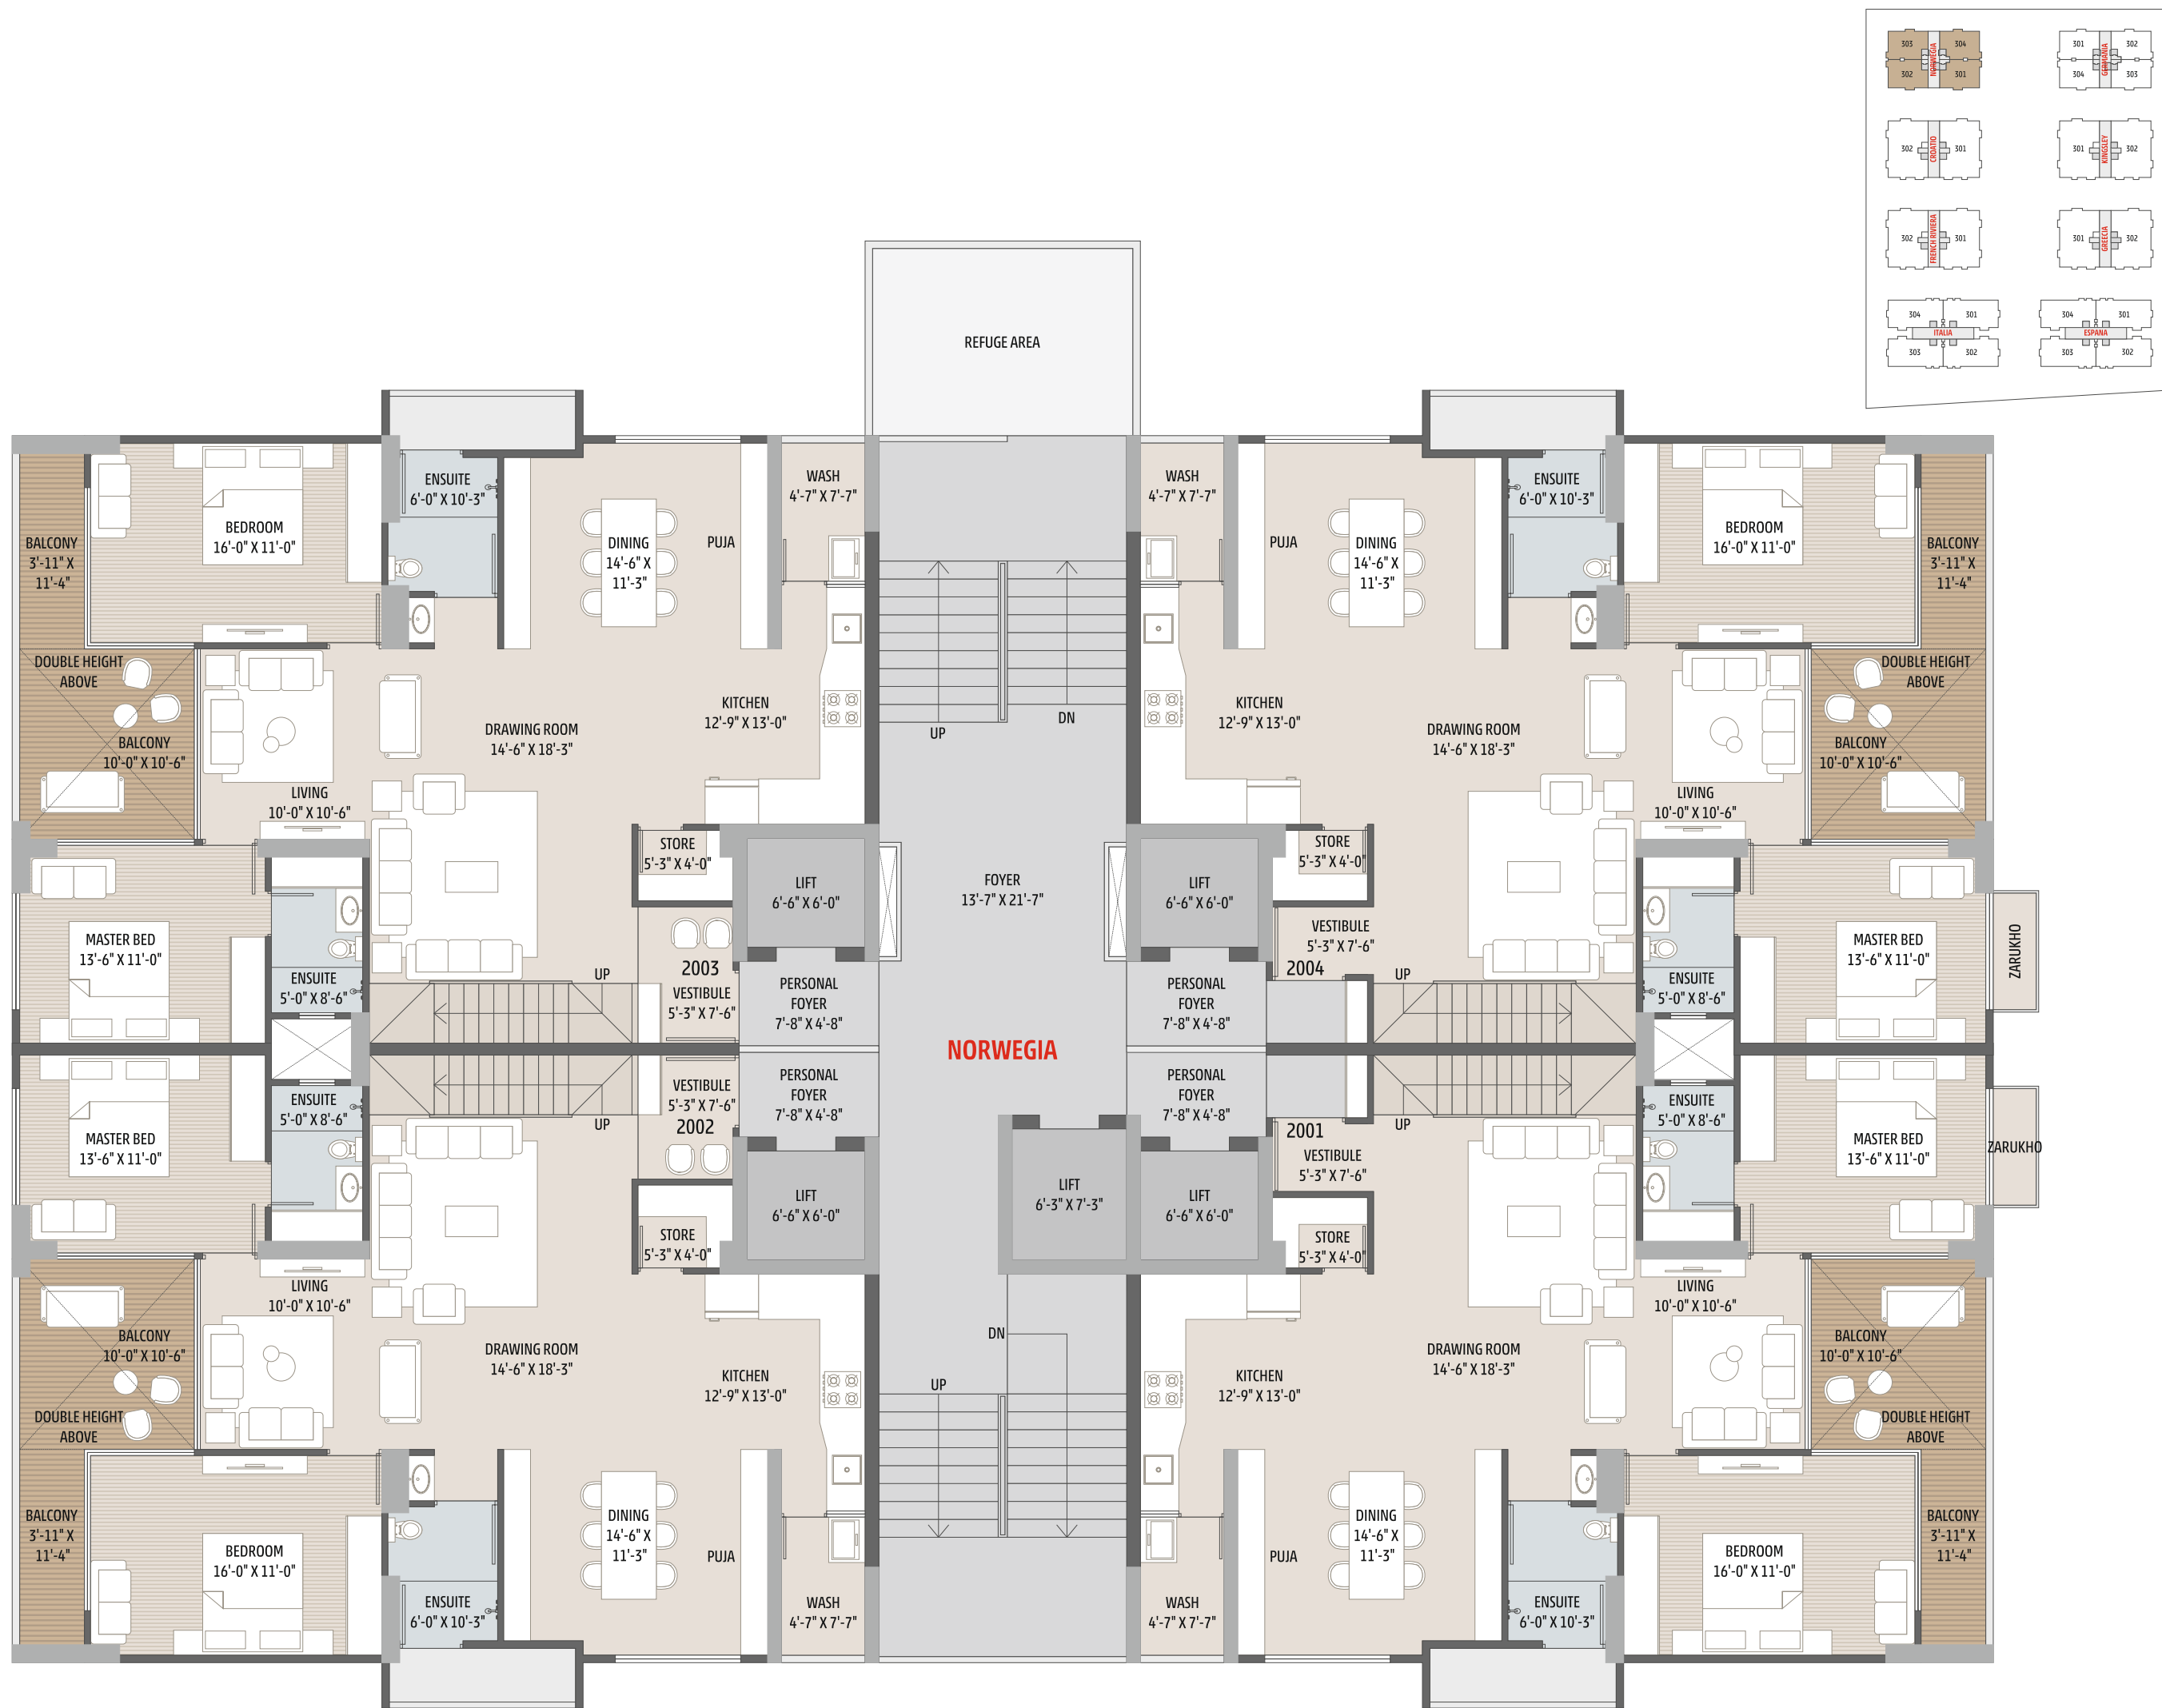

4 BHK PENTHOUSE

LOWER LVL PLAN (REFUGE FLOOR)