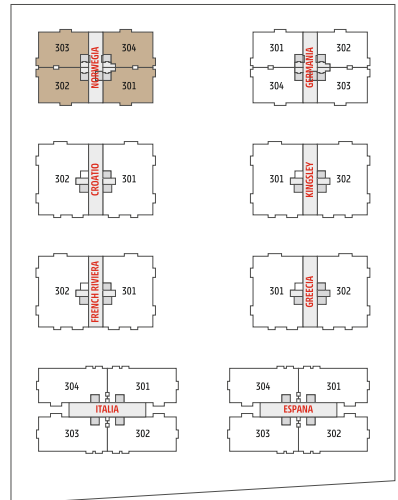

HOLLOW PLINTH PLAN

18.00 MT WIDE ROAD

PODIUM PLAN - 1ST FLOOR PLAN

TERRACE PLAN - 22ND FLOOR PLAN

3 BHK TYPICAL FLOOR

(5 TH, 7 TH, 12 TH, 17 TH & 20 TH REFUGE FLOOR)

3 BHK UNIT PLAN

4 BHK 1ST FLOOR (PODIUM) BUNGLOW LOWER LVL PLAN