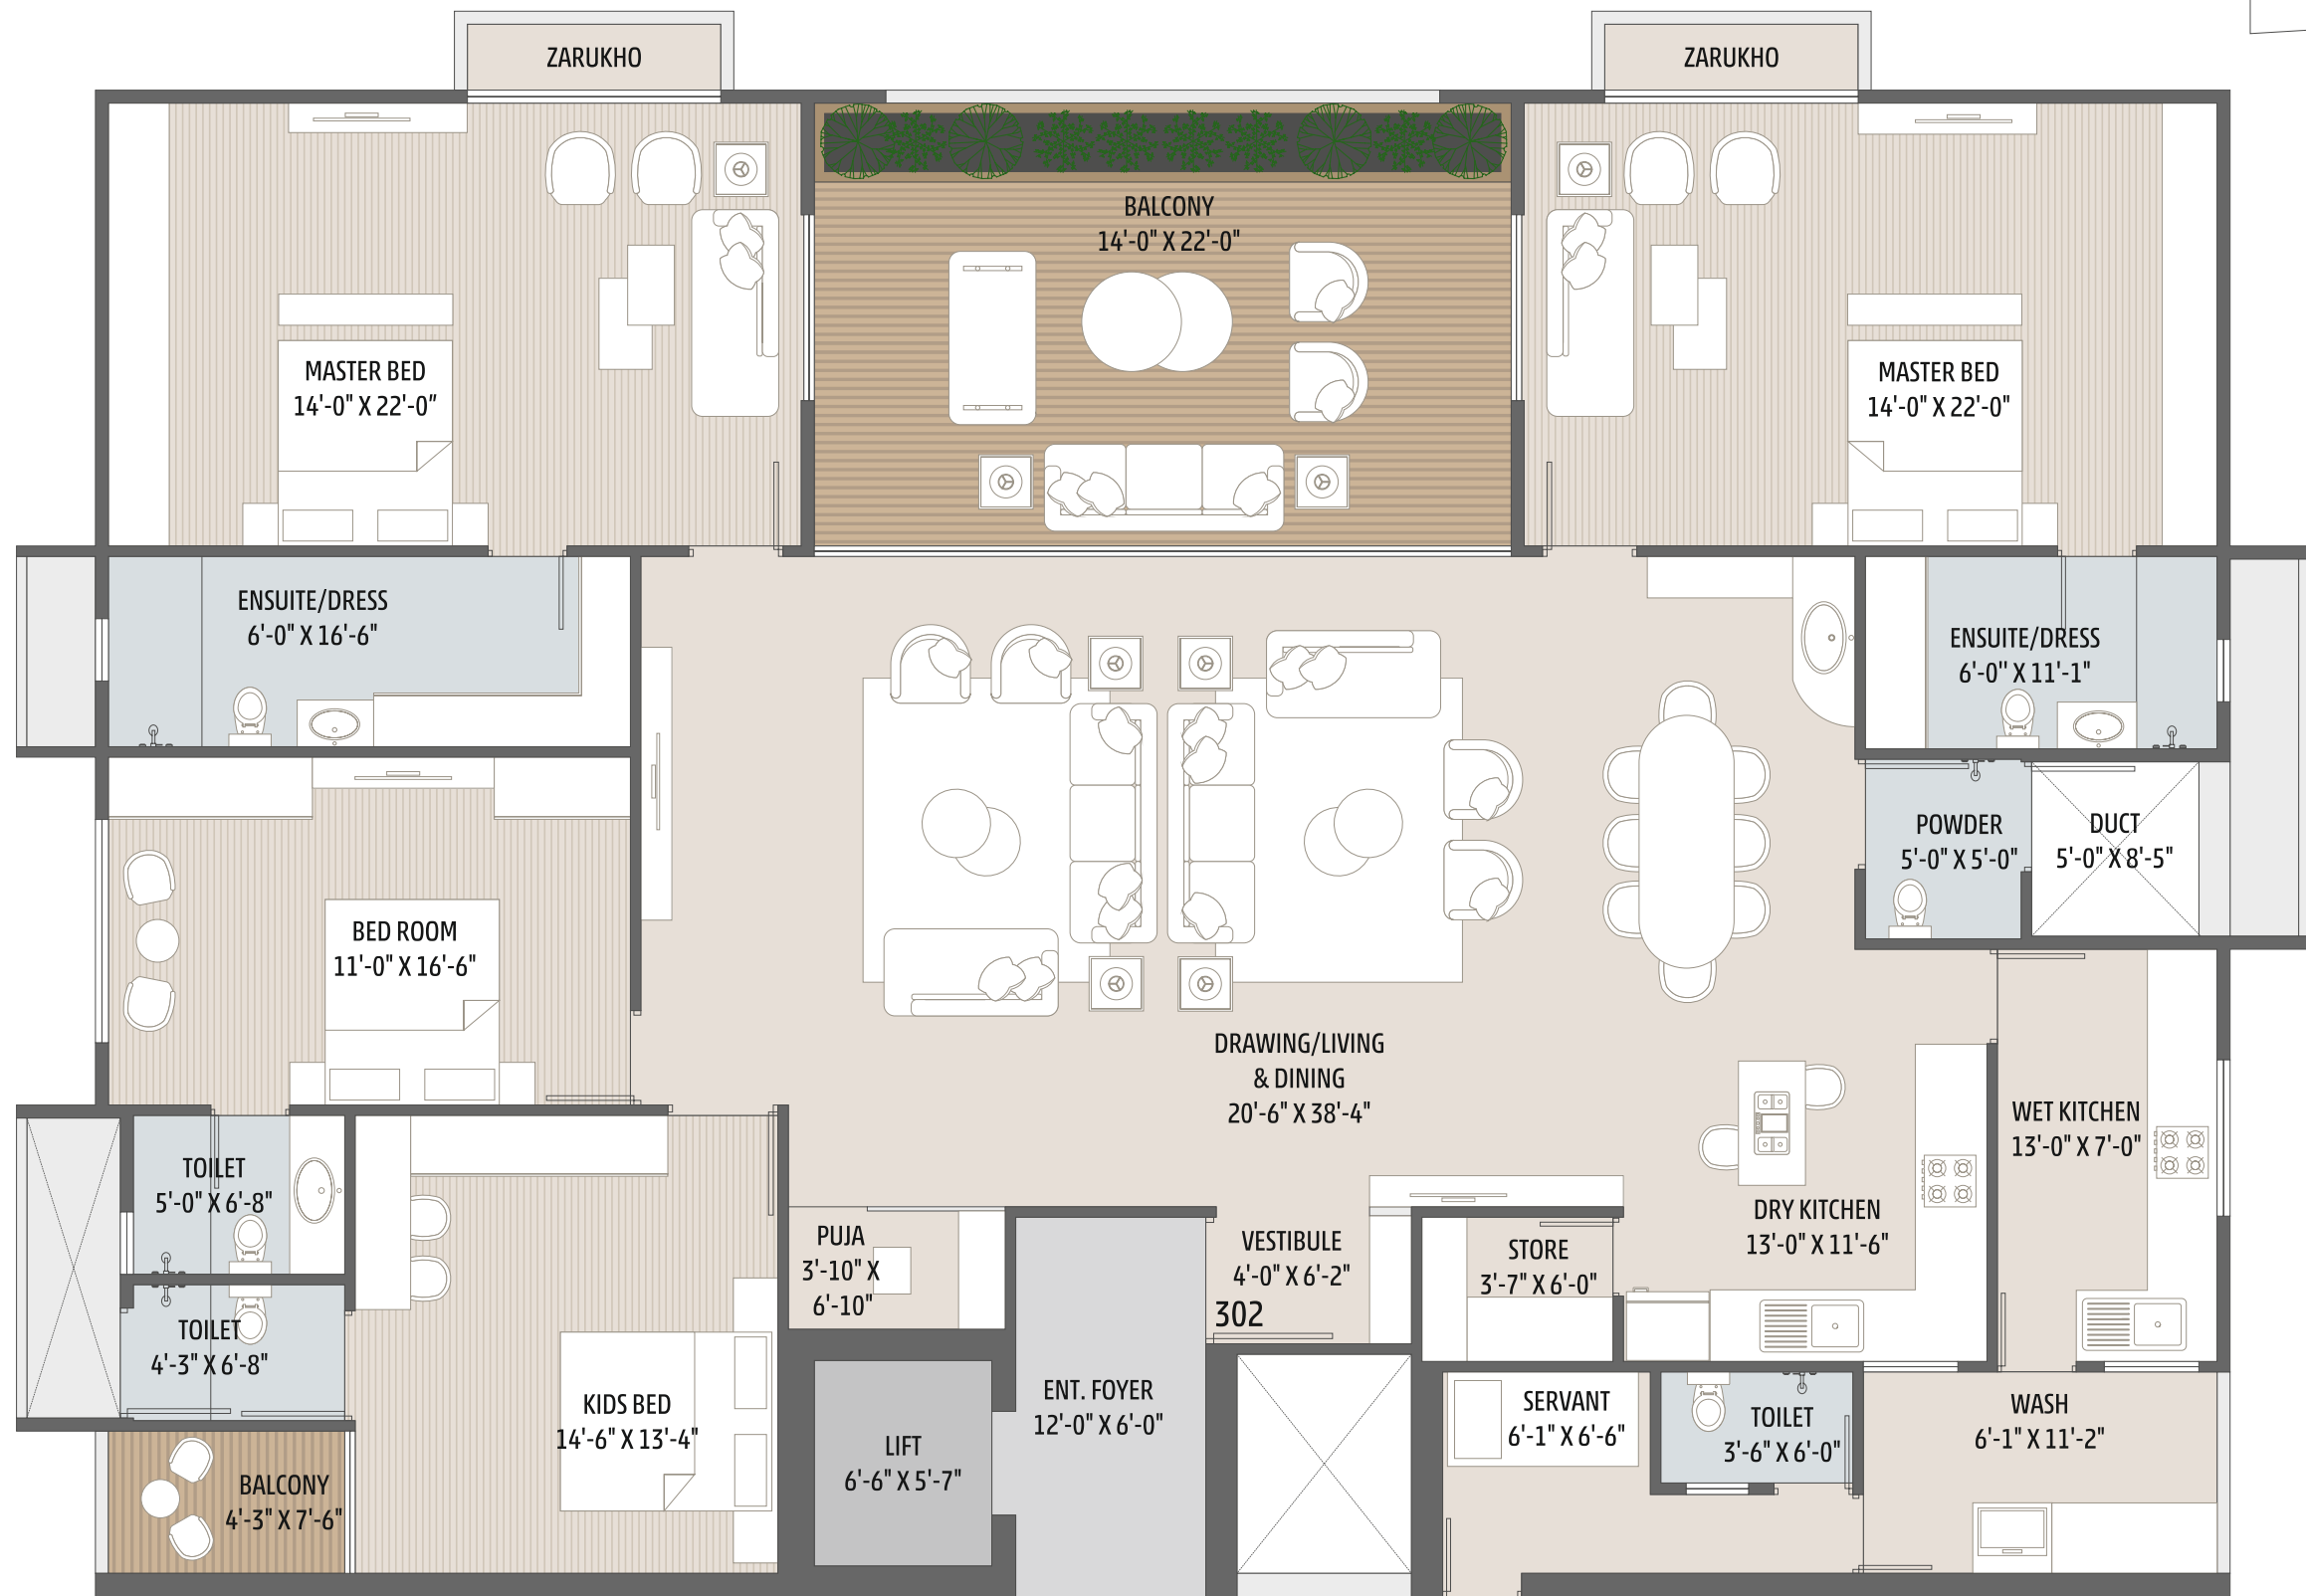

4 BHK 2ND FLOOR (PODIUM) BUNGLOW UPPER LVL PLAN

4 BHK PENTHOUSE

LOWER LVL PLAN (REFUGE FLOOR)

4 BHK PENTHOUSE

UPPER LVL PLAN

4 BHK TYPICAL FLOOR PLAN (3RD TO 19TH FLOOR)

4 BHK
TYPICAL UNIT PLAN
FRONT BLOCK

5 BHK
1st FLOOR LAYOUT PLAN
(PODIUM) BUNGLOW LOWER LEVEL

5 BHK
2ND FLOOR LAYOUT PLAN
(PODIUM) BUNGLOW UPPER LEVEL

5 BHK PENTHOUSE

LOWER LVL PLAN (20TH REFUGE FLOOR)

5 BHK PENTHOUSE

UPPER LVL PLAN

4 BHK TYPICAL FLOOR PLAN CENTRE BLOCK

4 BHK
TYPICAL UNIT PLAN
CENTRE BLOCK

5 BHK 1ST FLOOR (PODIUM) BUNGLOW LOWER LVL PLAN (CENTER BUNGLOW)

5 BHK 2ND FLOOR (PODIUM) BUNGLOW UPPER LVL PLAN (CENTER BUNGLOW)