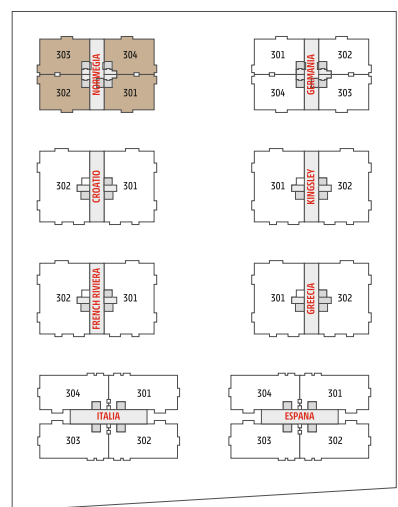

HOLLOW PLINTH PLAN

18.00 MT WIDE ROAD

PODIUM PLAN - 1ST FLOOR PLAN

TERRACE PLAN - 22ND FLOOR PLAN

3 BHK TYPICAL FLOOR

(5 TH, 7 TH, 12 TH, 17 TH & 20 TH REFUGE FLOOR)

3 BHK UNIT PLAN

4 BHK 1ST FLOOR (PODIUM) BUNGLOW LOWER LVL PLAN