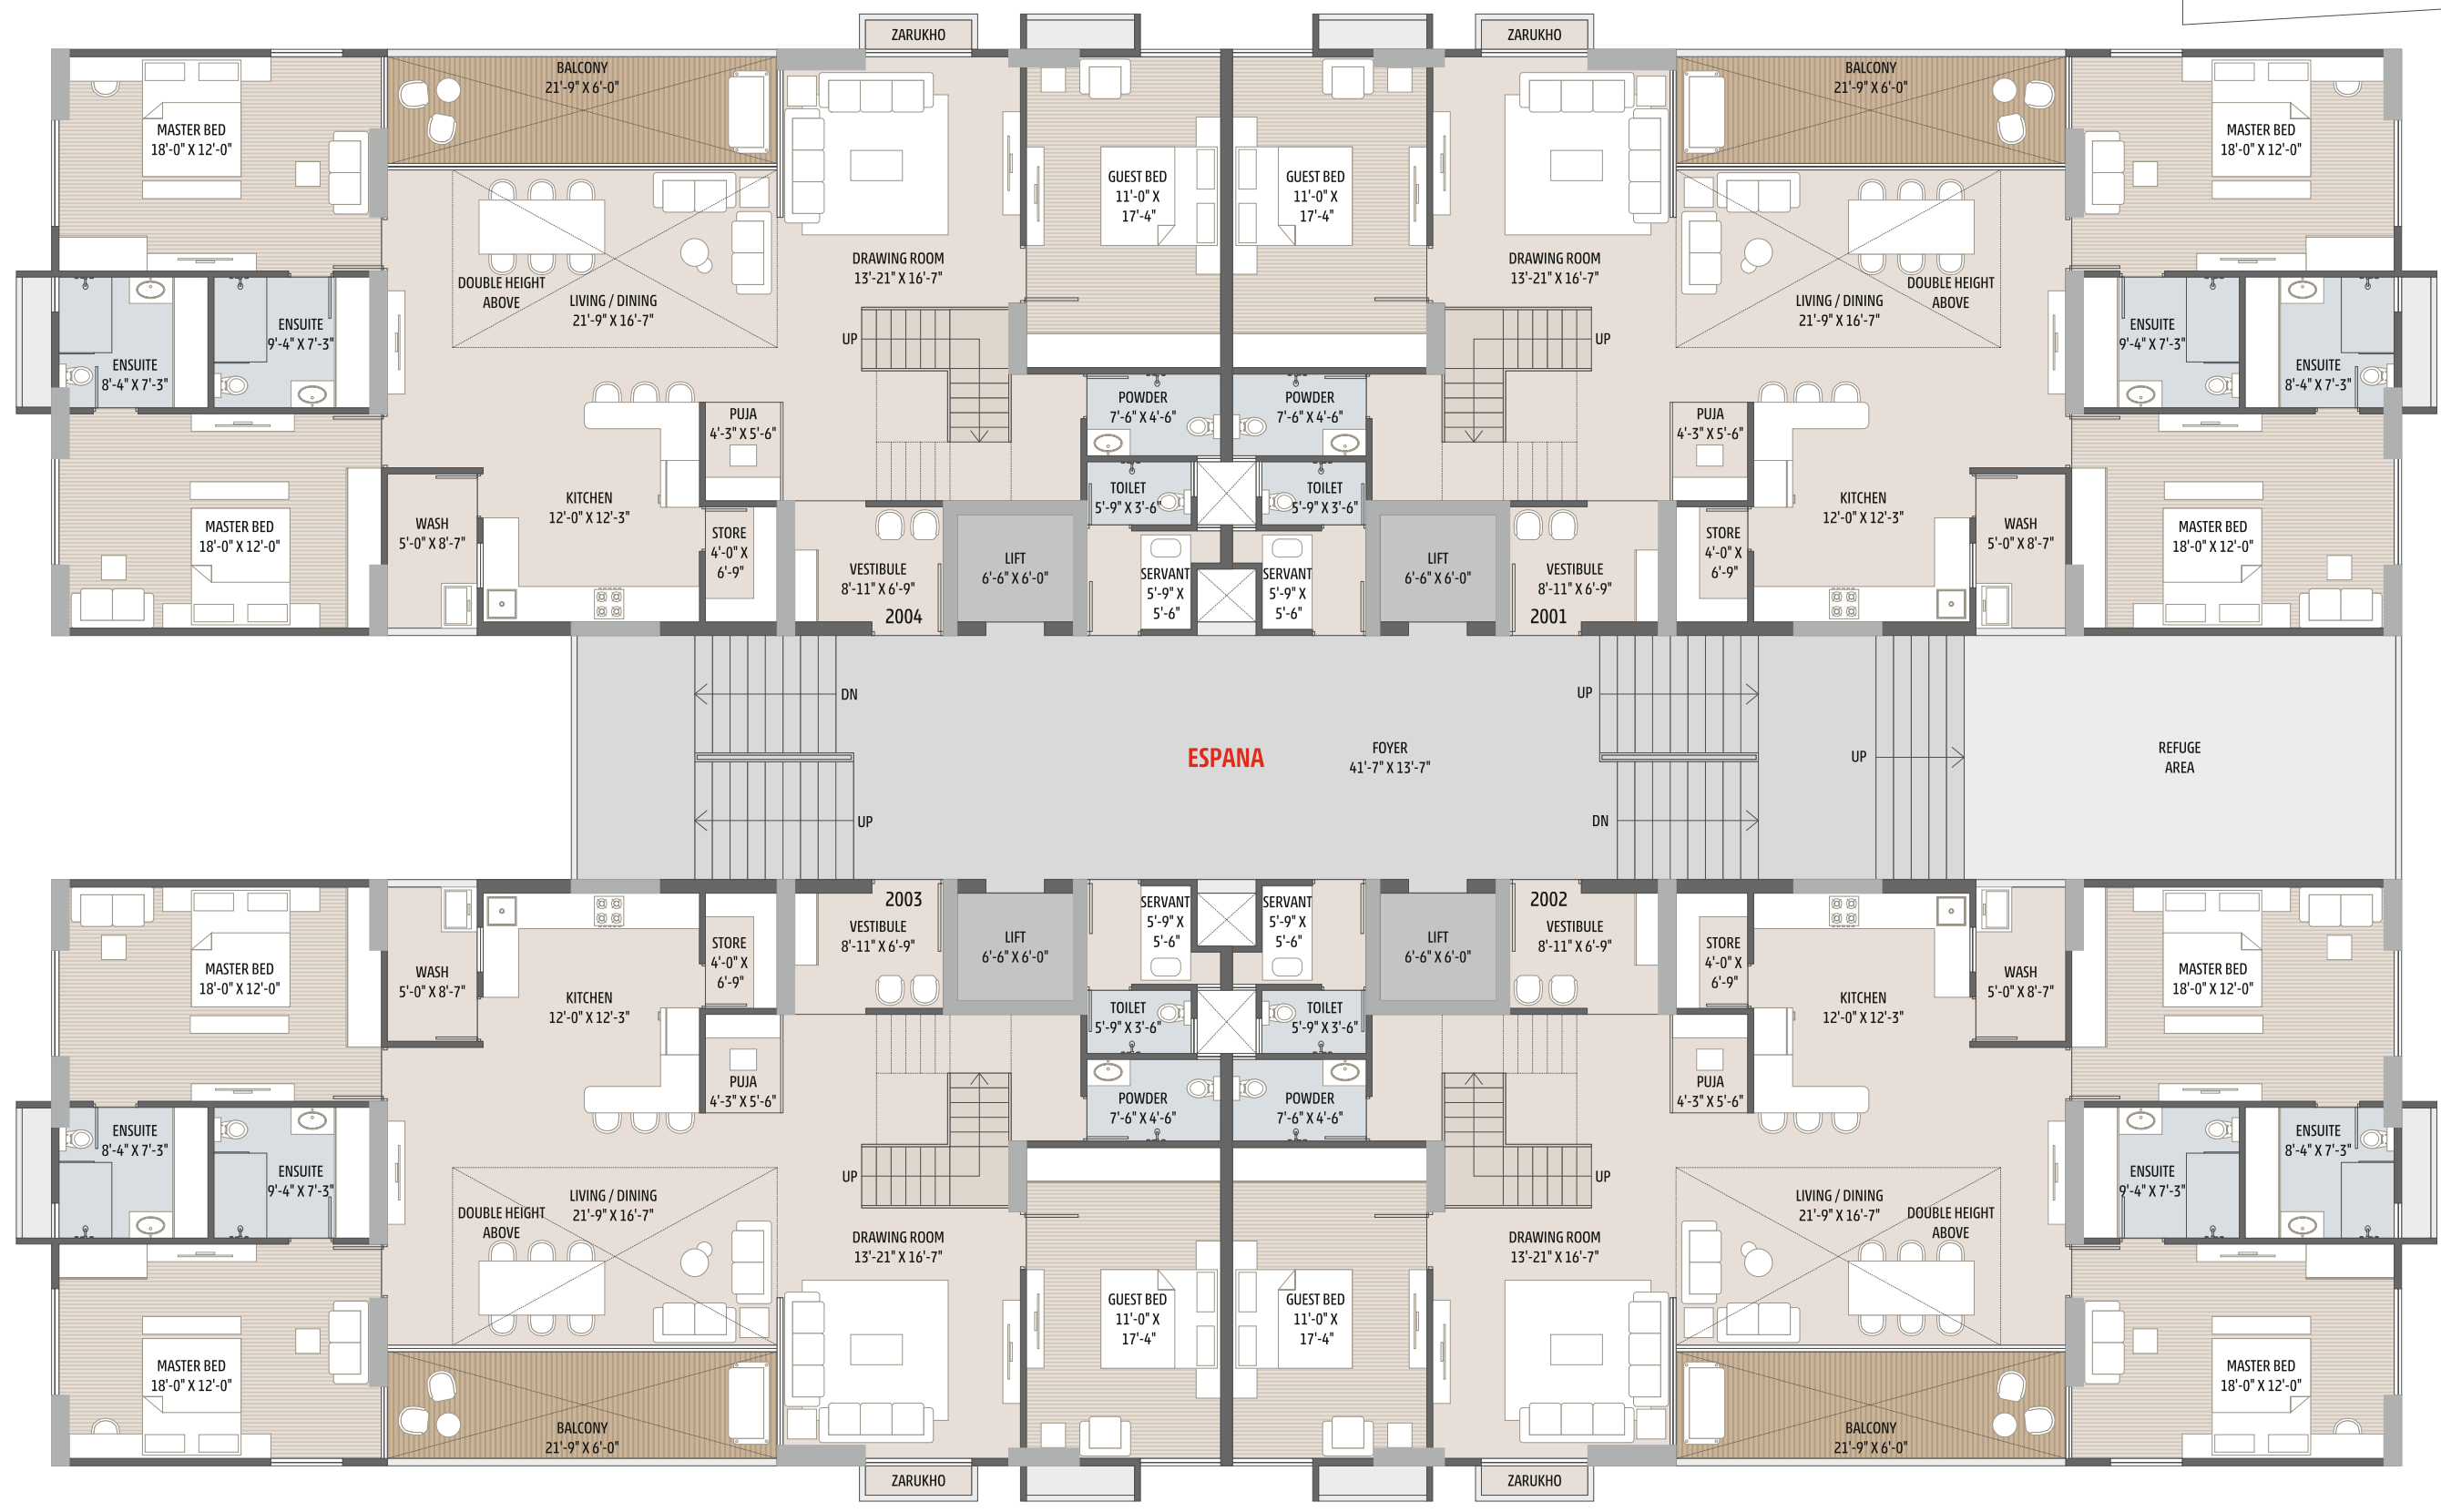

4 BHK 2ND FLOOR (PODIUM) BUNGLOW UPPER LVL PLAN

4 BHK PENTHOUSE

LOWER LVL PLAN (REFUGE FLOOR)

4 BHK PENTHOUSE

UPPER LVL PLAN

4 BHK TYPICAL FLOOR PLAN (3RD TO 19TH FLOOR)

4 BHK
TYPICAL UNIT PLAN
FRONT BLOCK

5 BHK
1st FLOOR LAYOUT PLAN
(PODIUM) BUNGLOW LOWER LEVEL

5 BHK
2ND FLOOR LAYOUT PLAN
(PODIUM) BUNGLOW UPPER LEVEL

5 BHK PENTHOUSE

LOWER LVL PLAN (20TH REFUGE FLOOR)

5 BHK PENTHOUSE

UPPER LVL PLAN

4 BHK TYPICAL FLOOR PLAN CENTRE BLOCK

4 BHK
TYPICAL UNIT PLAN
CENTRE BLOCK

5 BHK 1ST FLOOR (PODIUM) BUNGLOW LOWER LVL PLAN (CENTER BUNGLOW)

5 BHK 2ND FLOOR (PODIUM) BUNGLOW UPPER LVL PLAN (CENTER BUNGLOW)