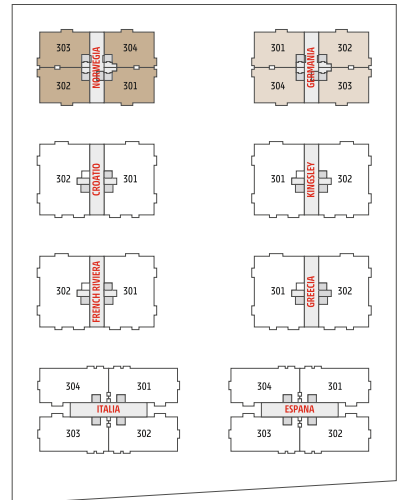

4 BHK 2ND FLOOR (PODIUM) BUNGLOW UPPER LVL PLAN