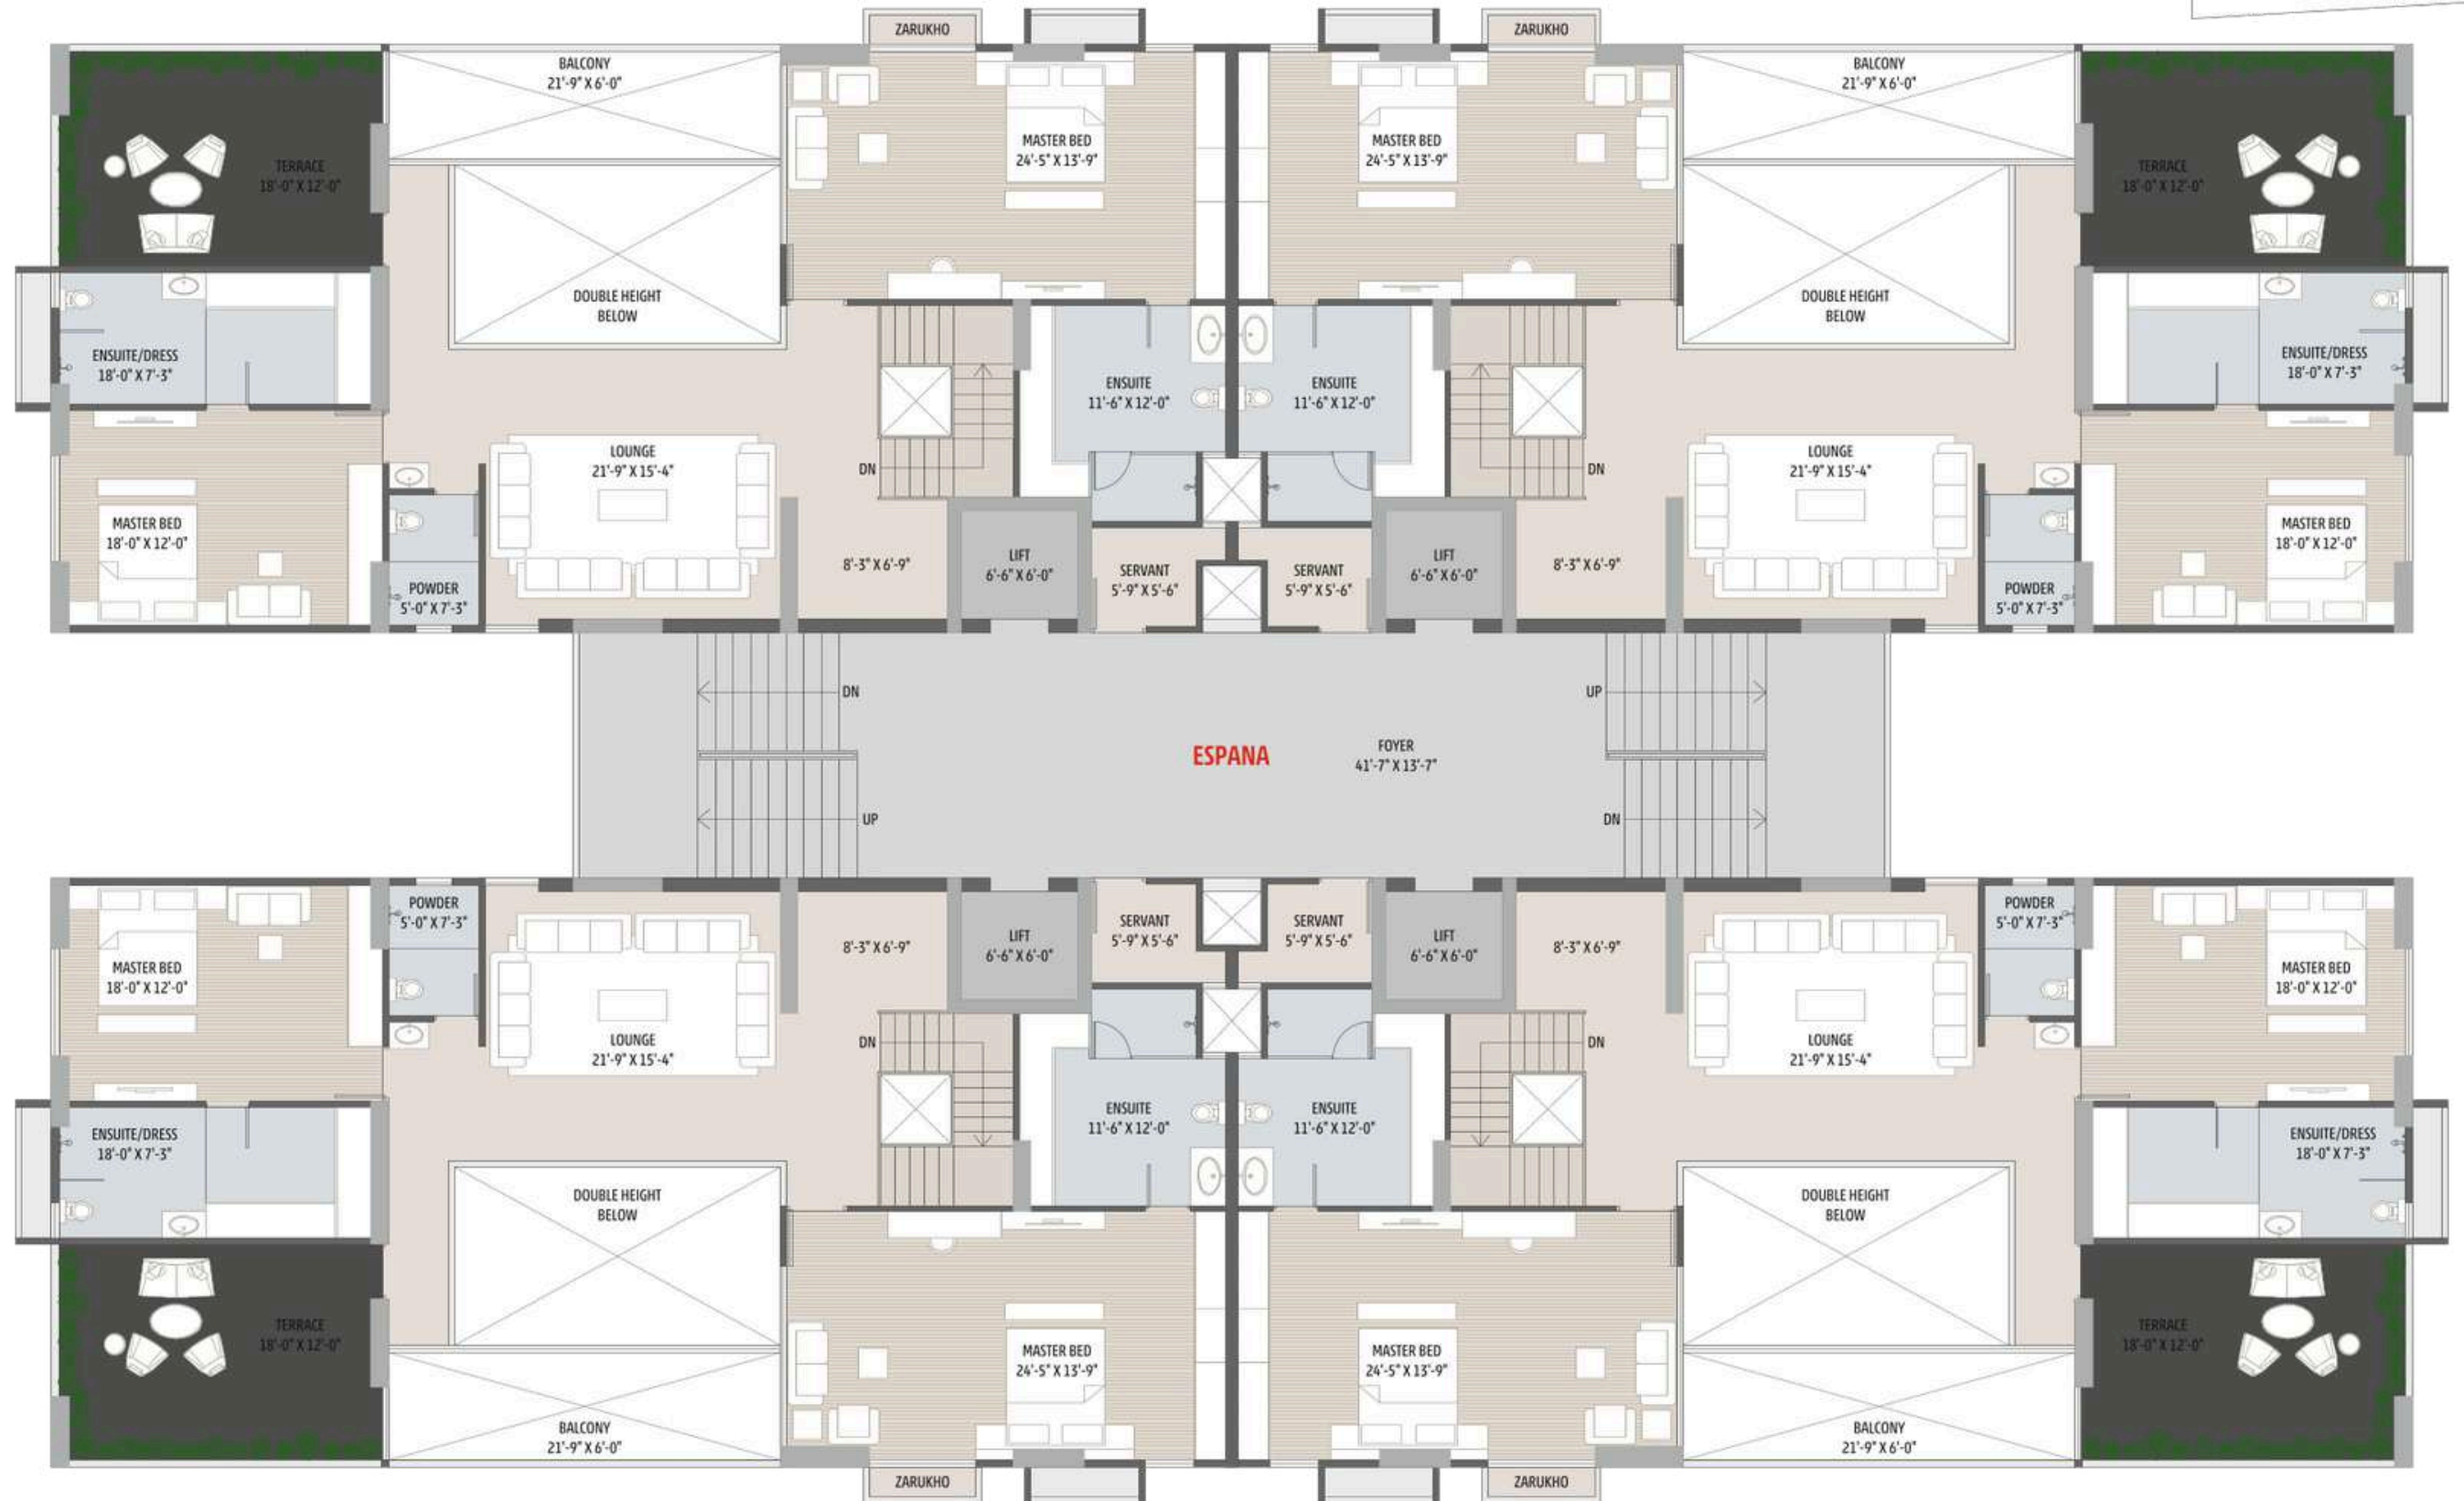

5 BHK
2ND FLOOR LAYOUT PLAN
(PODIUM) BUNGLOW UPPER LEVEL

5 BHK PENTHOUSE

LOWER LVL PLAN (20TH REFUGE FLOOR)

5 BHK PENTHOUSE

UPPER LVL PLAN

4 BHK TYPICAL FLOOR PLAN CENTRE BLOCK

4 BHK
TYPICAL UNIT PLAN
CENTRE BLOCK

5 BHK 1ST FLOOR (PODIUM) BUNGLOW LOWER LVL PLAN (CENTER BUNGLOW)

5 BHK 2ND FLOOR (PODIUM) BUNGLOW UPPER LVL PLAN (CENTER BUNGLOW)