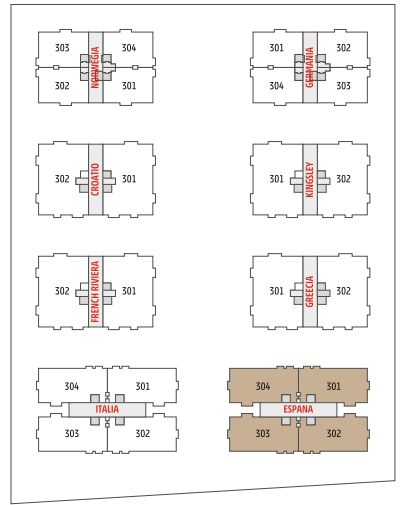

HOLLOW PLINTH PLAN

18.00 MT WIDE ROAD

PODIUM PLAN - 1ST FLOOR PLAN

TERRACE PLAN - 22ND FLOOR PLAN

3 BHK TYPICAL FLOOR

(5 TH, 7 TH, 12 TH, 17 TH & 20 TH REFUGE FLOOR)

3 BHK UNIT PLAN

4 BHK 1ST FLOOR (PODIUM) BUNGLOW LOWER LVL PLAN

4 BHK 2ND FLOOR (PODIUM) BUNGLOW UPPER LVL PLAN

4 BHK PENTHOUSE

LOWER LVL PLAN (REFUGE FLOOR)

4 BHK PENTHOUSE

UPPER LVL PLAN

4 BHK TYPICAL FLOOR PLAN (3RD TO 19TH FLOOR)

4 BHK
TYPICAL UNIT PLAN
FRONT BLOCK

5 BHK
1st FLOOR LAYOUT PLAN
(PODIUM) BUNGLOW LOWER LEVEL

5 BHK
2ND FLOOR LAYOUT PLAN
(PODIUM) BUNGLOW UPPER LEVEL

5 BHK PENTHOUSE

LOWER LVL PLAN (20TH REFUGE FLOOR)

5 BHK PENTHOUSE

UPPER LVL PLAN

4 BHK TYPICAL FLOOR PLAN CENTRE BLOCK

4 BHK
TYPICAL UNIT PLAN
CENTRE BLOCK