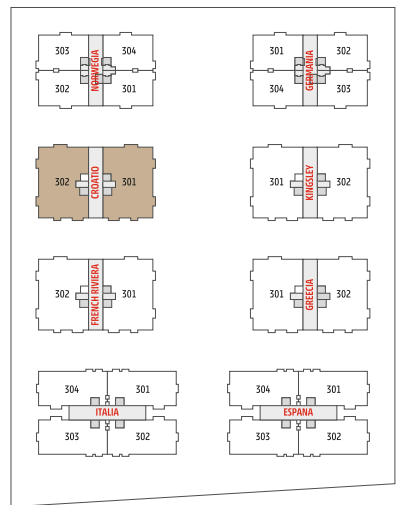

4 BHK 2ND FLOOR (PODIUM) BUNGLOW UPPER LVL PLAN

4 BHK PENTHOUSE

LOWER LVL PLAN (REFUGE FLOOR)

4 BHK PENTHOUSE

UPPER LVL PLAN

4 BHK TYPICAL FLOOR PLAN (3RD TO 19TH FLOOR)

4 BHK
TYPICAL UNIT PLAN
FRONT BLOCK

5 BHK
1st FLOOR LAYOUT PLAN
(PODIUM) BUNGLOW LOWER LEVEL

5 BHK
2ND FLOOR LAYOUT PLAN
(PODIUM) BUNGLOW UPPER LEVEL

5 BHK PENTHOUSE

LOWER LVL PLAN (20TH REFUGE FLOOR)

5 BHK PENTHOUSE

UPPER LVL PLAN

4 BHK TYPICAL FLOOR PLAN CENTRE BLOCK

4 BHK
TYPICAL UNIT PLAN
CENTRE BLOCK

5 BHK 1ST FLOOR (PODIUM) BUNGLOW LOWER LVL PLAN (CENTER BUNGLOW)

5 BHK 2ND FLOOR (PODIUM) BUNGLOW UPPER LVL PLAN (CENTER BUNGLOW)