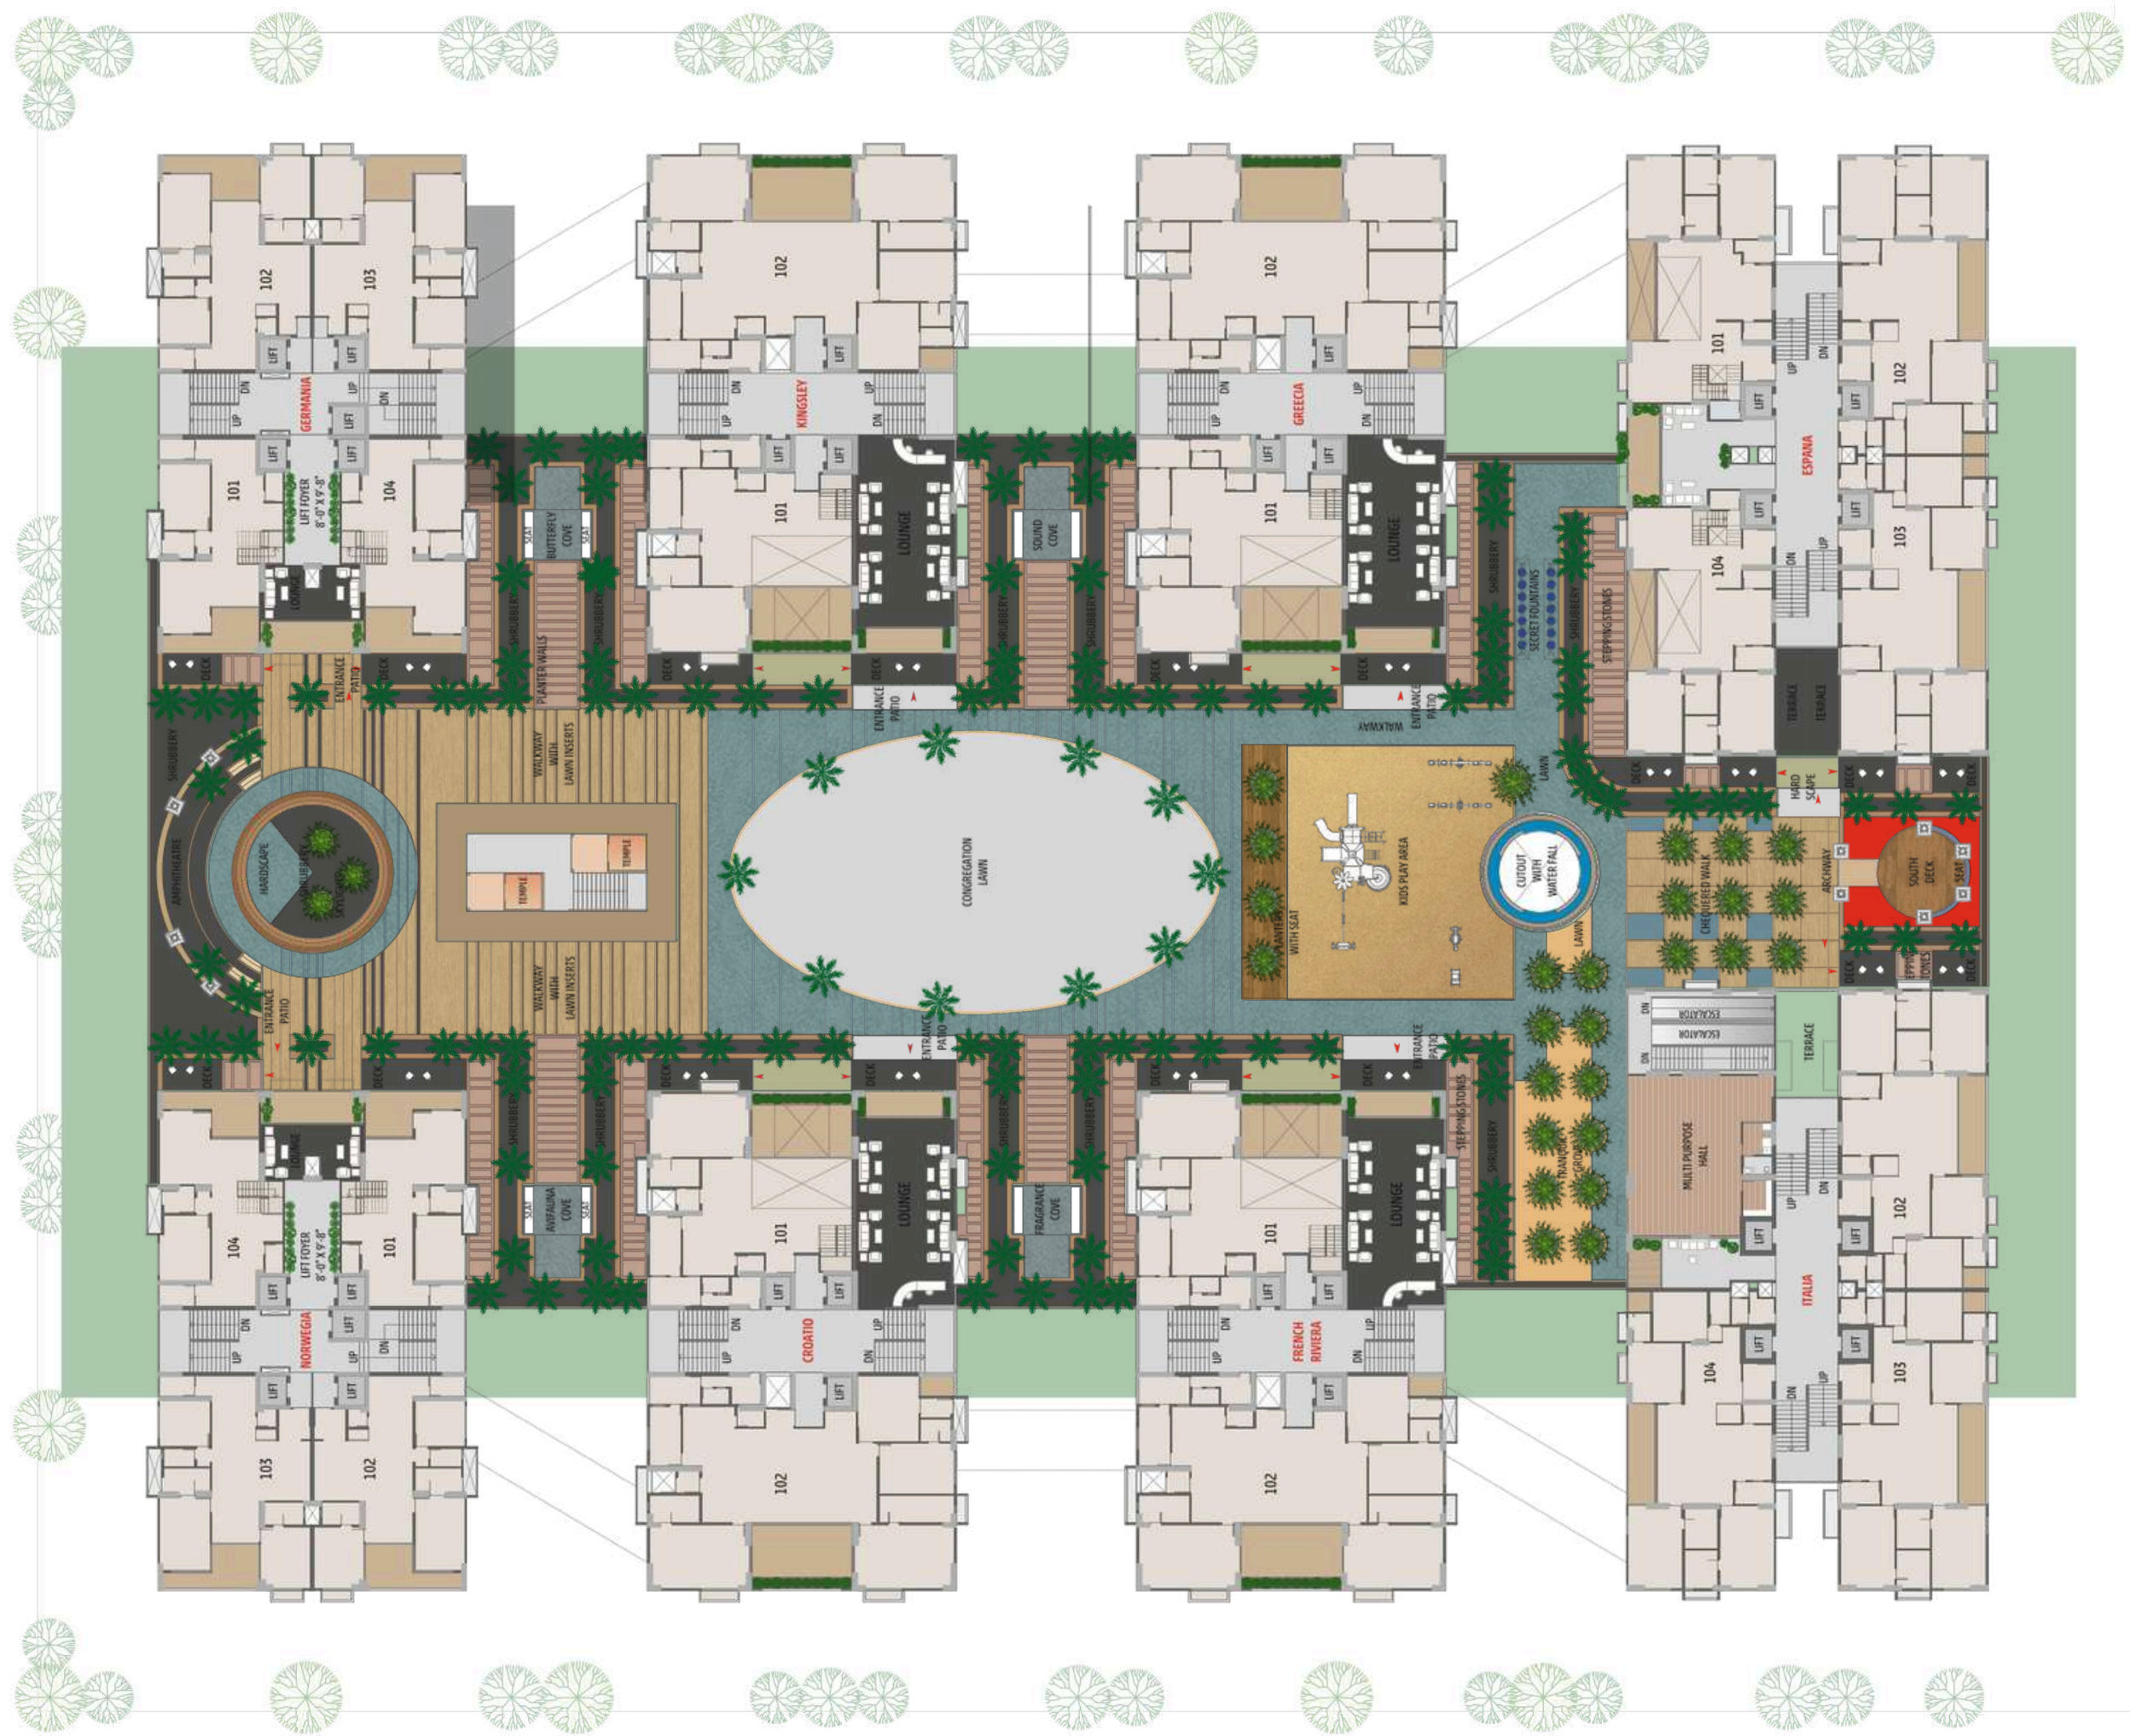

HOLLOW PLINTH PLAN

18.00 MT WIDE ROAD

PODIUM PLAN - 1ST FLOOR PLAN

TERRACE PLAN - 22ND FLOOR PLAN

3 BHK TYPICAL FLOOR

(5 TH, 7 TH, 12 TH, 17 TH & 20 TH REFUGE FLOOR)

3 BHK UNIT PLAN

4 BHK 1ST FLOOR (PODIUM) BUNGLOW LOWER LVL PLAN