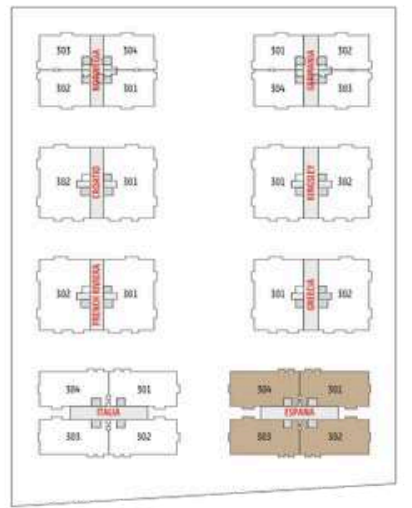

HOLLOW PLINTH PLAN

18.00 MT WIDE ROAD

PODIUM PLAN - 1ST FLOOR PLAN

TERRACE PLAN - 22ND FLOOR PLAN

3 BHK TYPICAL FLOOR

(5 TH, 7 TH, 12 TH, 17 TH & 20 TH REFUGE FLOOR)

3 BHK UNIT PLAN

4 BHK 1ST FLOOR (PODIUM) BUNGLOW LOWER LVL PLAN

4 BHK 2ND FLOOR (PODIUM) BUNGLOW UPPER LVL PLAN

4 BHK PENTHOUSE

LOWER LVL PLAN (REFUGE FLOOR)

4 BHK PENTHOUSE

UPPER LVL PLAN

4 BHK TYPICAL FLOOR PLAN (3RD TO 19TH FLOOR)

4 BHK
TYPICAL UNIT PLAN
FRONT BLOCK

5 BHK
1st FLOOR LAYOUT PLAN
(PODIUM) BUNGLOW LOWER LEVEL

5 BHK
2ND FLOOR LAYOUT PLAN
(PODIUM) BUNGLOW UPPER LEVEL

5 BHK PENTHOUSE

LOWER LVL PLAN (20TH REFUGE FLOOR)

5 BHK PENTHOUSE

UPPER LVL PLAN

4 BHK TYPICAL FLOOR PLAN CENTRE BLOCK

4 BHK
TYPICAL UNIT PLAN
CENTRE BLOCK

5 BHK 1ST FLOOR (PODIUM) BUNGLOW LOWER LVL PLAN (CENTER BUNGLOW)

5 BHK 2ND FLOOR (PODIUM) BUNGLOW UPPER LVL PLAN (CENTER BUNGLOW)