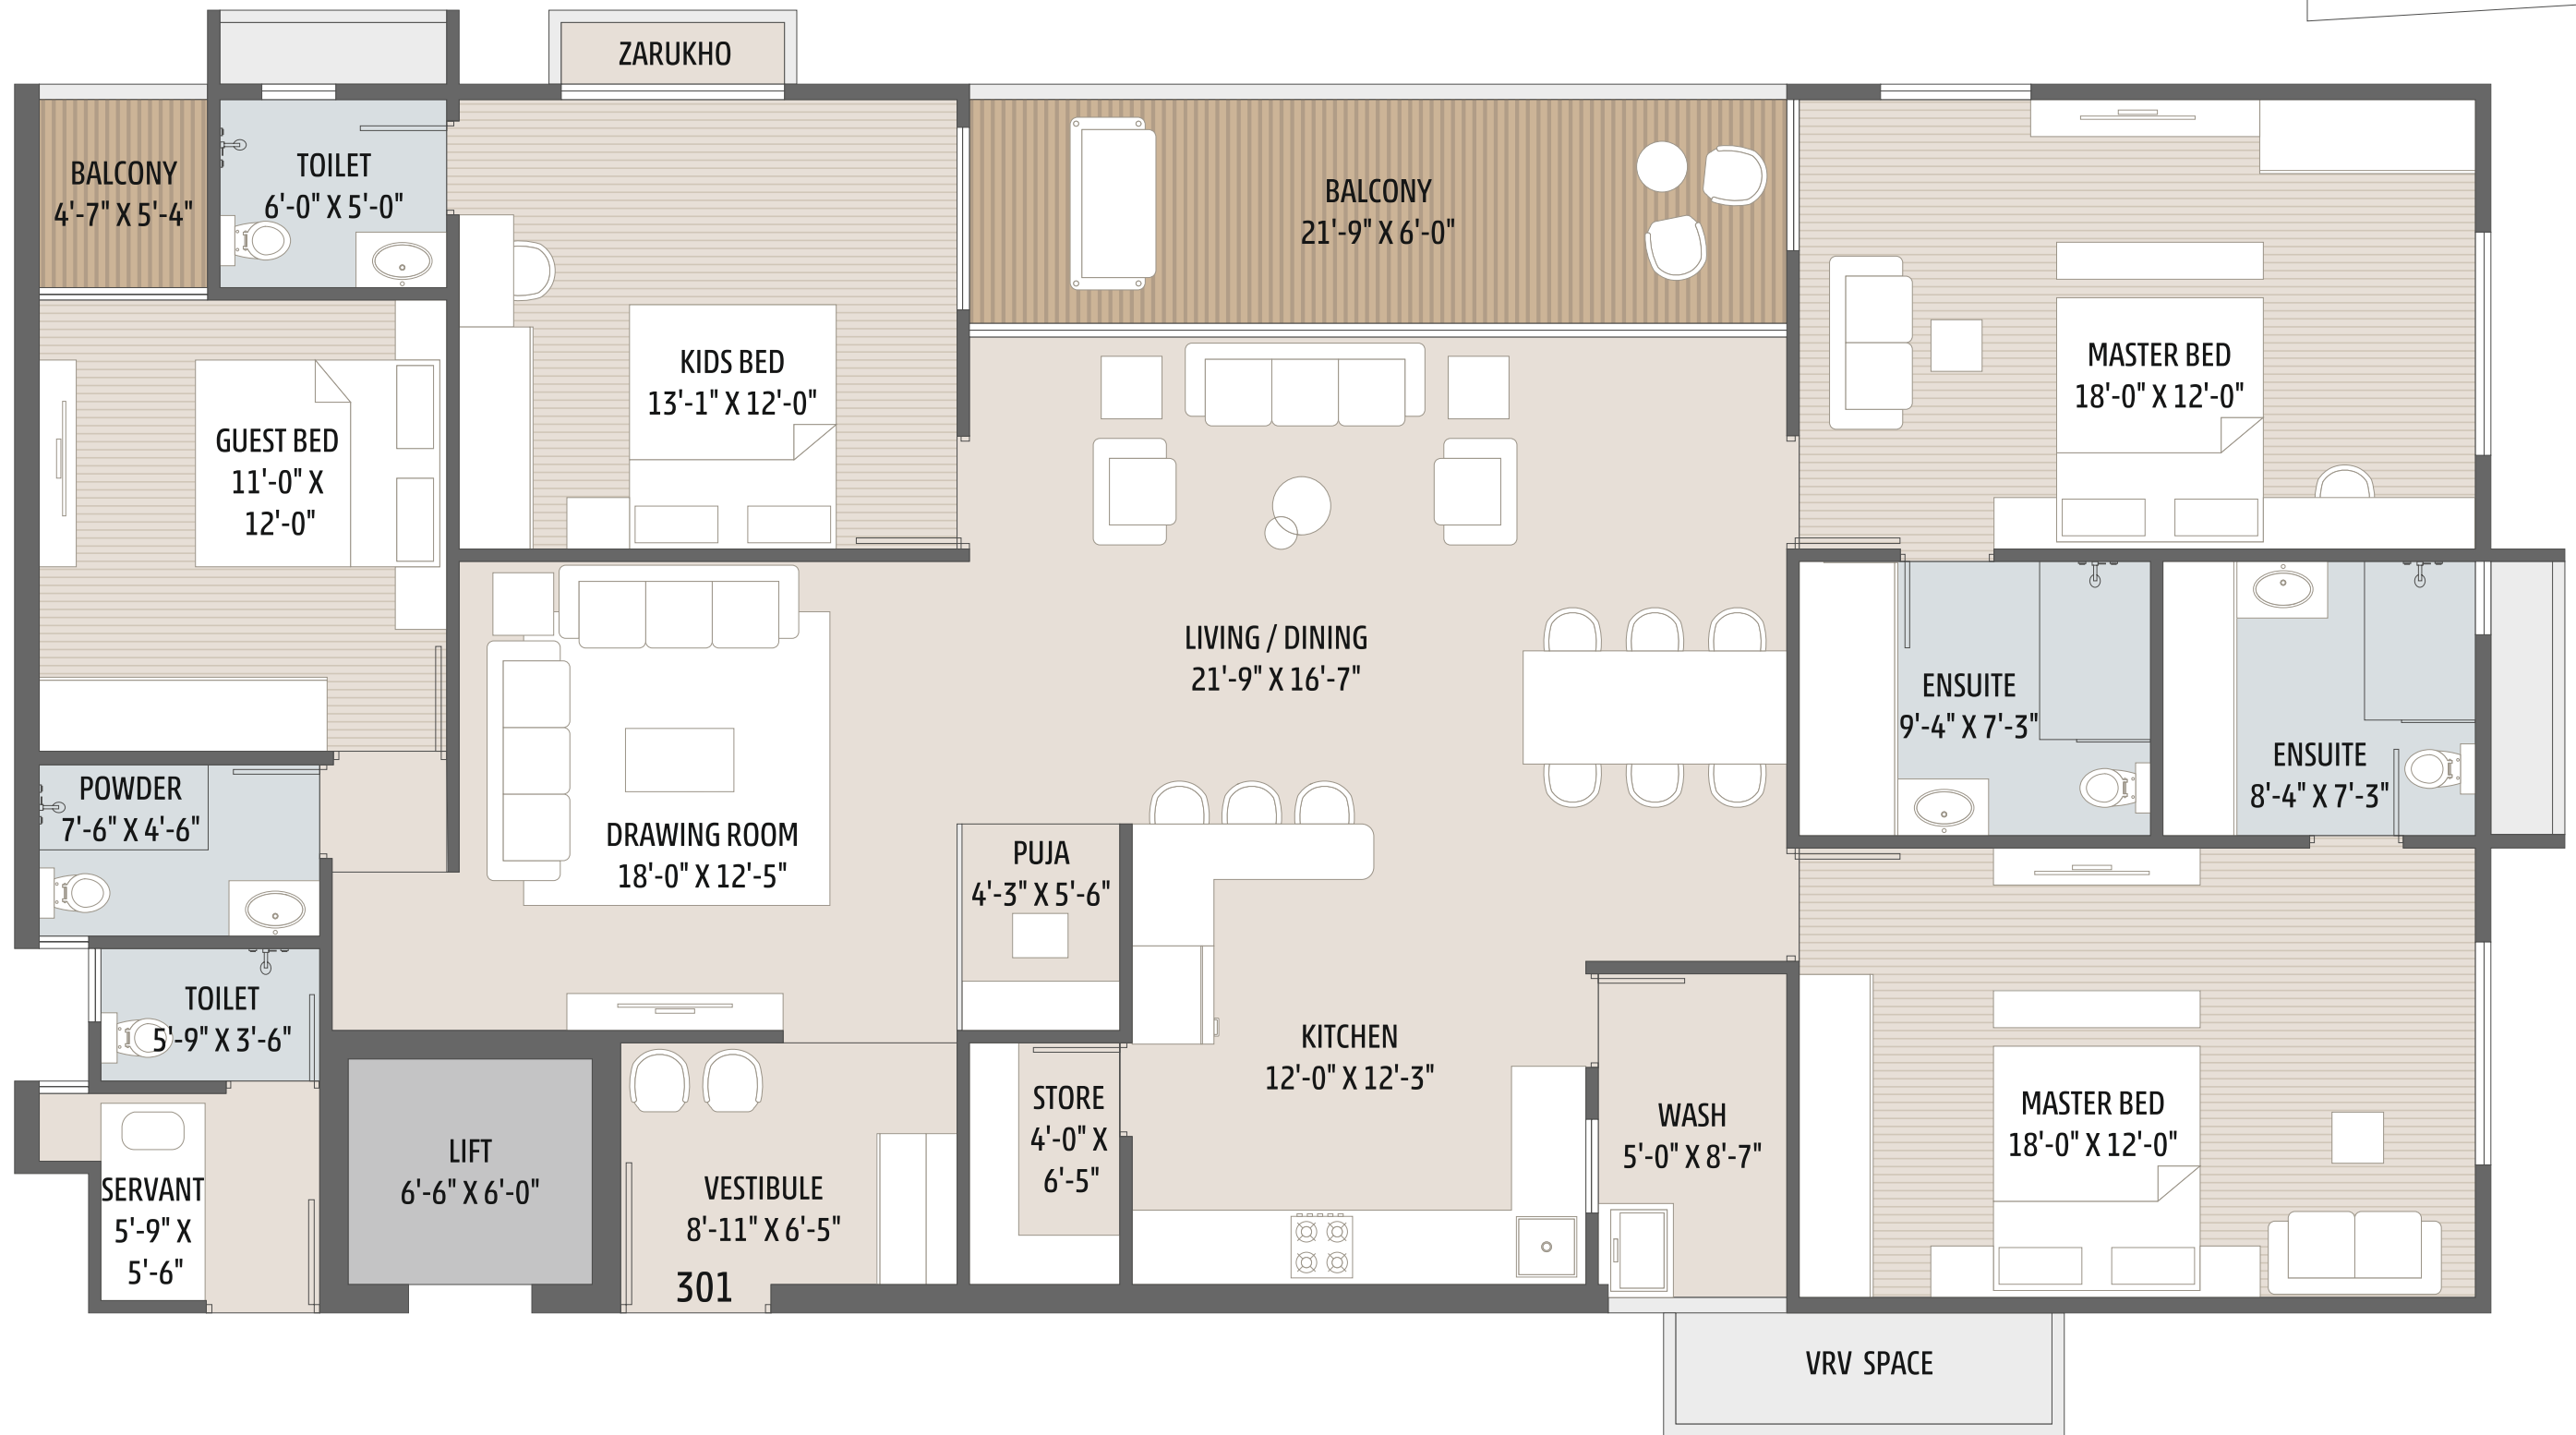

HOLLOW PLINTH PLAN

18.00 MT WIDE ROAD

PODIUM PLAN - 1ST FLOOR PLAN

TERRACE PLAN - 22ND FLOOR PLAN

3 BHK TYPICAL FLOOR

(5 TH, 7 TH, 12 TH, 17 TH & 20 TH REFUGE FLOOR)

3 BHK UNIT PLAN

4 BHK 1ST FLOOR (PODIUM) BUNGLOW LOWER LVL PLAN

4 BHK 2ND FLOOR (PODIUM) BUNGLOW UPPER LVL PLAN

4 BHK PENTHOUSE

LOWER LVL PLAN (REFUGE FLOOR)

4 BHK PENTHOUSE

UPPER LVL PLAN

4 BHK TYPICAL FLOOR PLAN (3RD TO 19TH FLOOR)

4 BHK
TYPICAL UNIT PLAN
FRONT BLOCK

5 BHK
1st FLOOR LAYOUT PLAN
(PODIUM) BUNGLOW LOWER LEVEL

5 BHK
2ND FLOOR LAYOUT PLAN
(PODIUM) BUNGLOW UPPER LEVEL

5 BHK PENTHOUSE

LOWER LVL PLAN (20TH REFUGE FLOOR)

5 BHK PENTHOUSE

UPPER LVL PLAN

4 BHK TYPICAL FLOOR PLAN CENTRE BLOCK

4 BHK
TYPICAL UNIT PLAN
CENTRE BLOCK

5 BHK 1ST FLOOR (PODIUM) BUNGLOW LOWER LVL PLAN (CENTER BUNGLOW)

5 BHK 2ND FLOOR (PODIUM) BUNGLOW UPPER LVL PLAN (CENTER BUNGLOW)