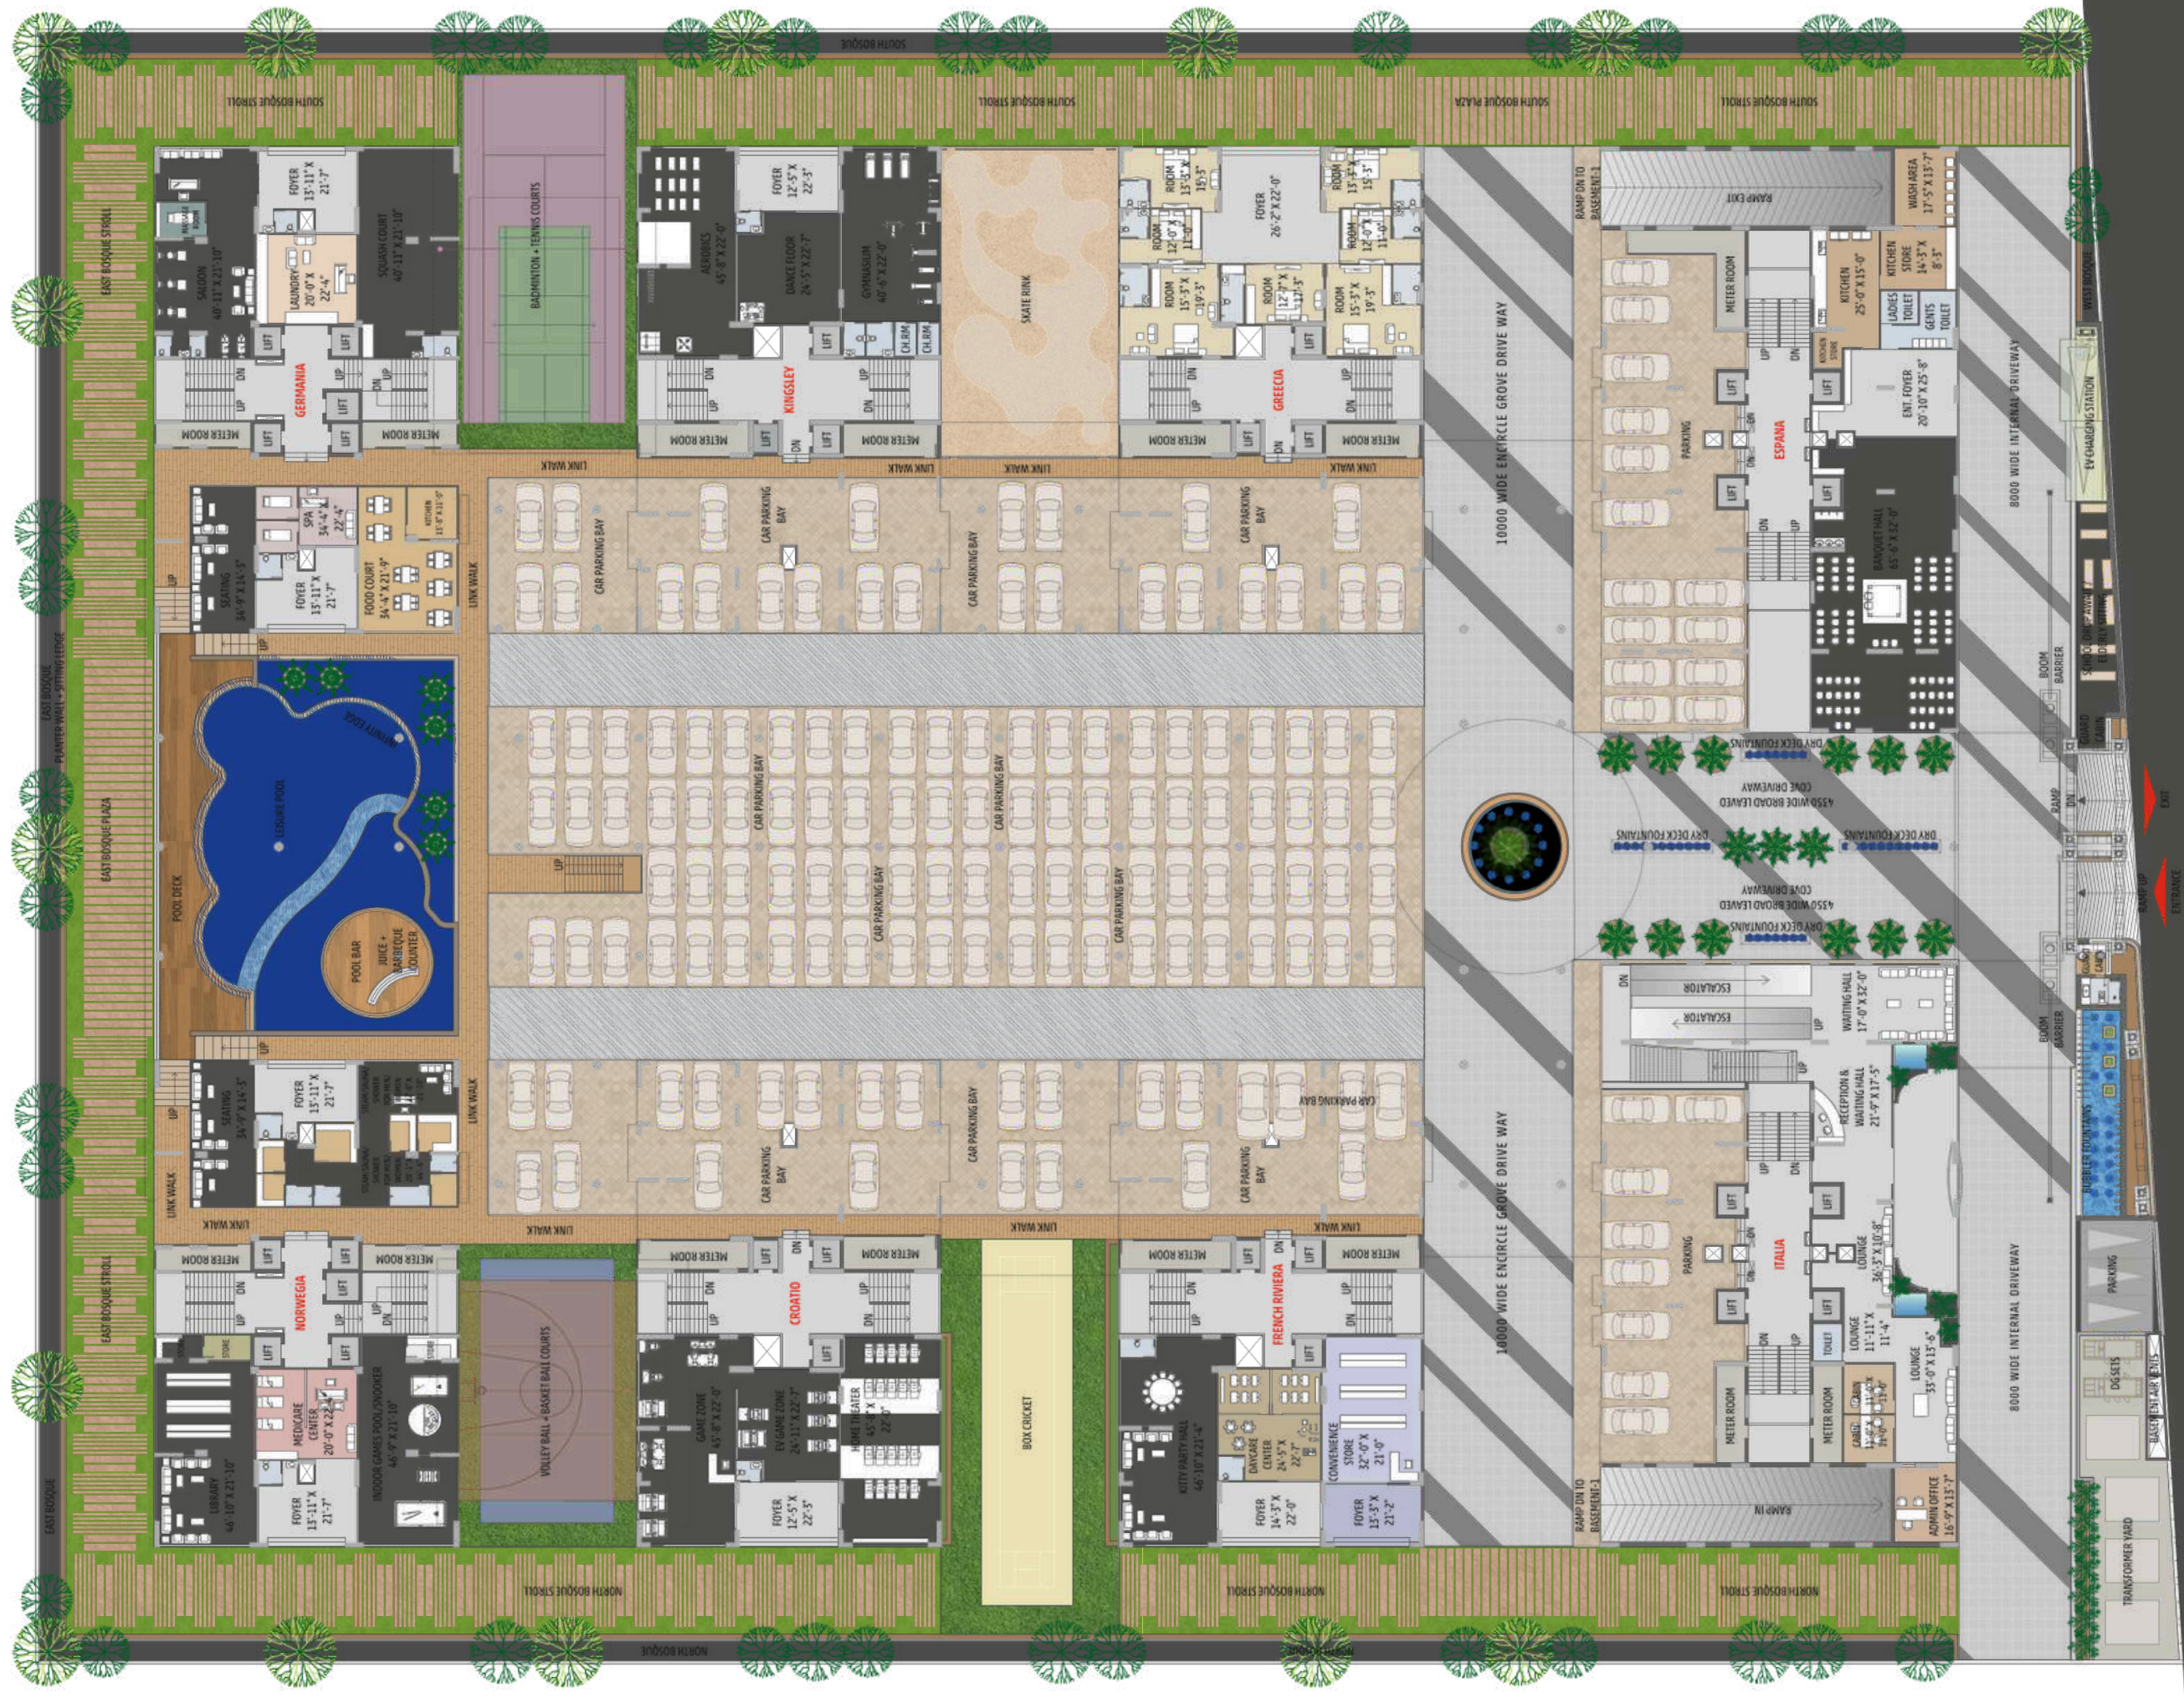

HOLLOW PLINTH PLAN

18.00 MT WIDE ROAD

PODIUM PLAN - 1ST FLOOR PLAN

TERRACE PLAN - 22ND FLOOR PLAN

3 BHK TYPICAL FLOOR

(5 TH, 7 TH, 12 TH, 17 TH & 20 TH REFUGE FLOOR)

3 BHK UNIT PLAN

4 BHK 1ST FLOOR (PODIUM) BUNGLOW LOWER LVL PLAN