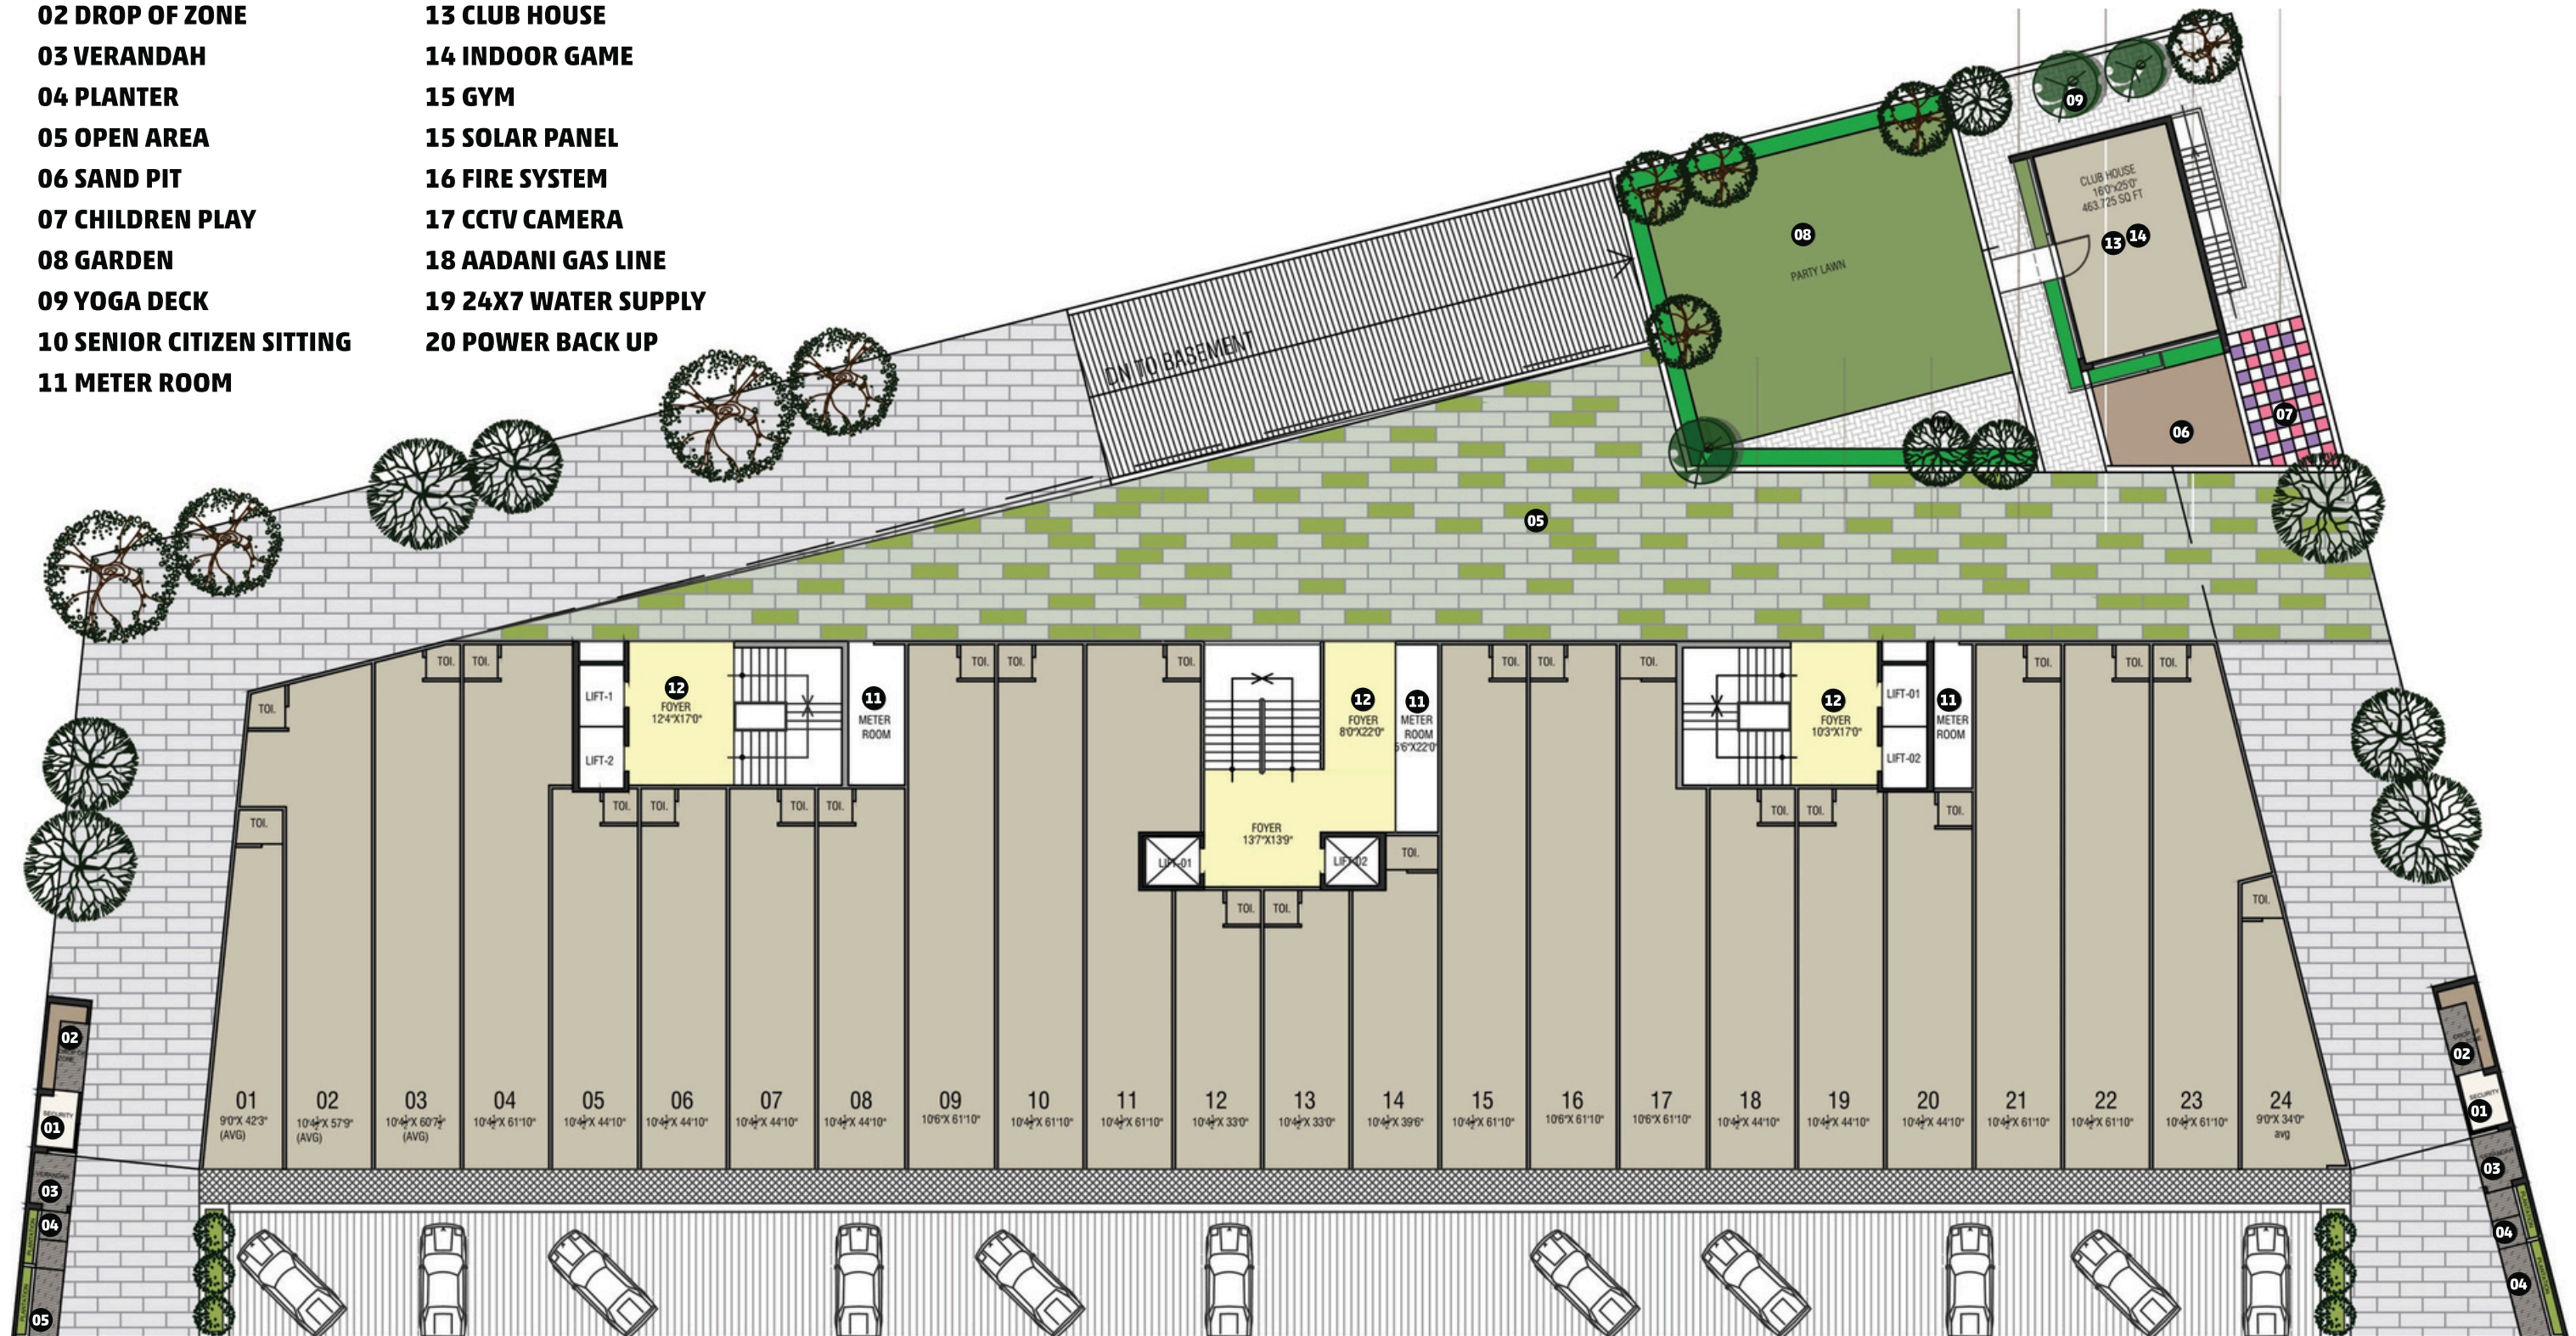

24

SHOPS

20+ LIFESTYLE AMENITIES

SECURITY CABIN

DROP OF ZONE

VERANDAH

PLANTER

OPEN AREA

SAND PIT

CHILDREN PLAY

GARDEN

SENIOR CITIZEN SITTING

YOGA DECK

ENTRANCE FOYER

CLUB HOUSE

INDOOR GAME

GYM

SOLAR PANEL

FIRE SYSTEM

CCTV CAMERA

POWER BACK UP

GROUND FLOOR

- 01 SECURITY CABIN
- 02 DROP OF ZONE
- 03 VERANDAH
- 04 PLANTER
- 05 OPEN AREA
- 06 SAND PIT
- 07 CHILDREN PLAY
- 08 GARDEN
- 09 YOGA DECK
- 10 SENIOR CITIZEN SITTING
- 11 METER ROOM
- 12 ENTRANCE FOYER
- 13 CLUB HOUSE
- 14 INDOOR GAME
- 15 GYM
- 15 SOLAR PANEL
- 16 FIRE SYSTEM
- 17 CCTV CAMERA
- 19 24X7 WATER SUPPLY
- 20 POWER BACK UP