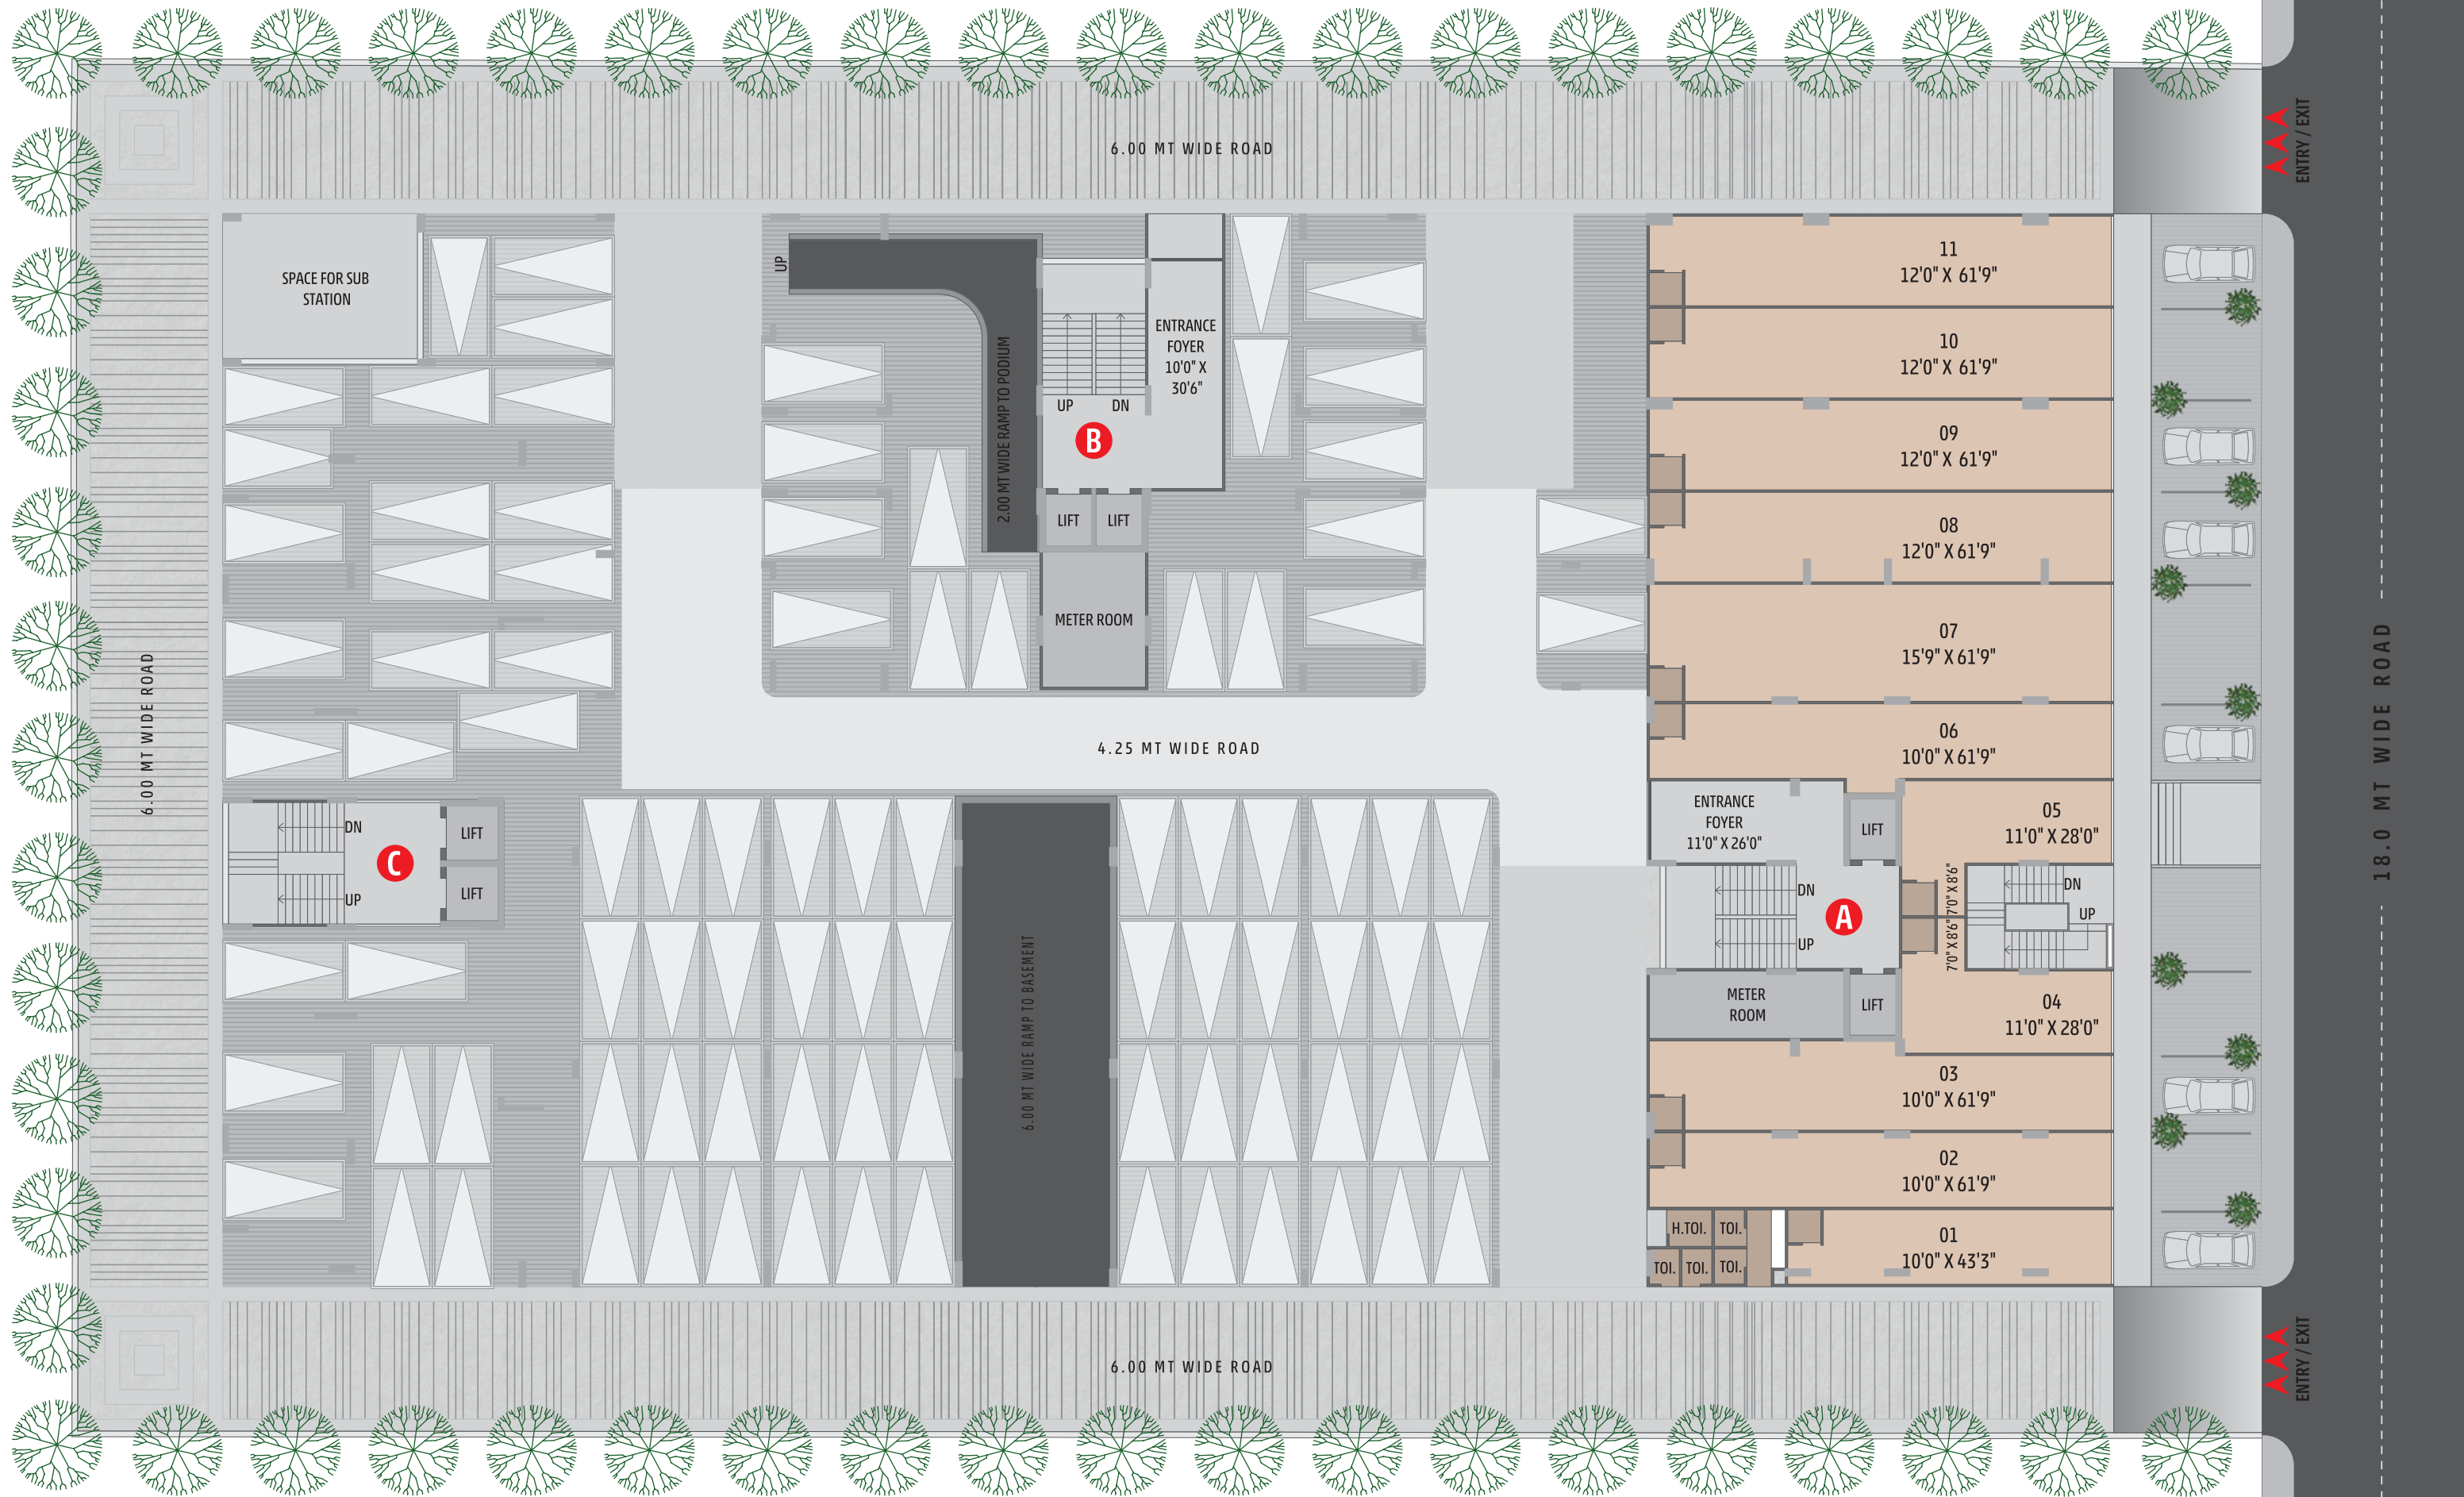

25 + AMENITIES

AMPHITHEATRE

MULTIPURPOSE HALL

SWIMMING POOL WITH CHANGING ROOM

OUTDOOR & INDOOR CHILDREN PLAY AREA

FITNESS CENTRE

LIBRARY

BANQUET

INDOOR GAMES

EVENT LAWN

BOX CRICKET

BALL COURT

ZUMBA & YOGA STUDIO

SPA & SAUNA ROOM

JOGGING TRACK AT HP PODIUM

MULTISPORT COURT

LILY POND WITH FOUNTAIN COURT

GUEST SUITES WITH ATTACHED BATHROOMS

GROUND FLOOR

FIRST (PODIUM) FLOOR

TYPICAL FLOOR

3 BHK - A UNIT

3 BHK B UNIT

4 BHK