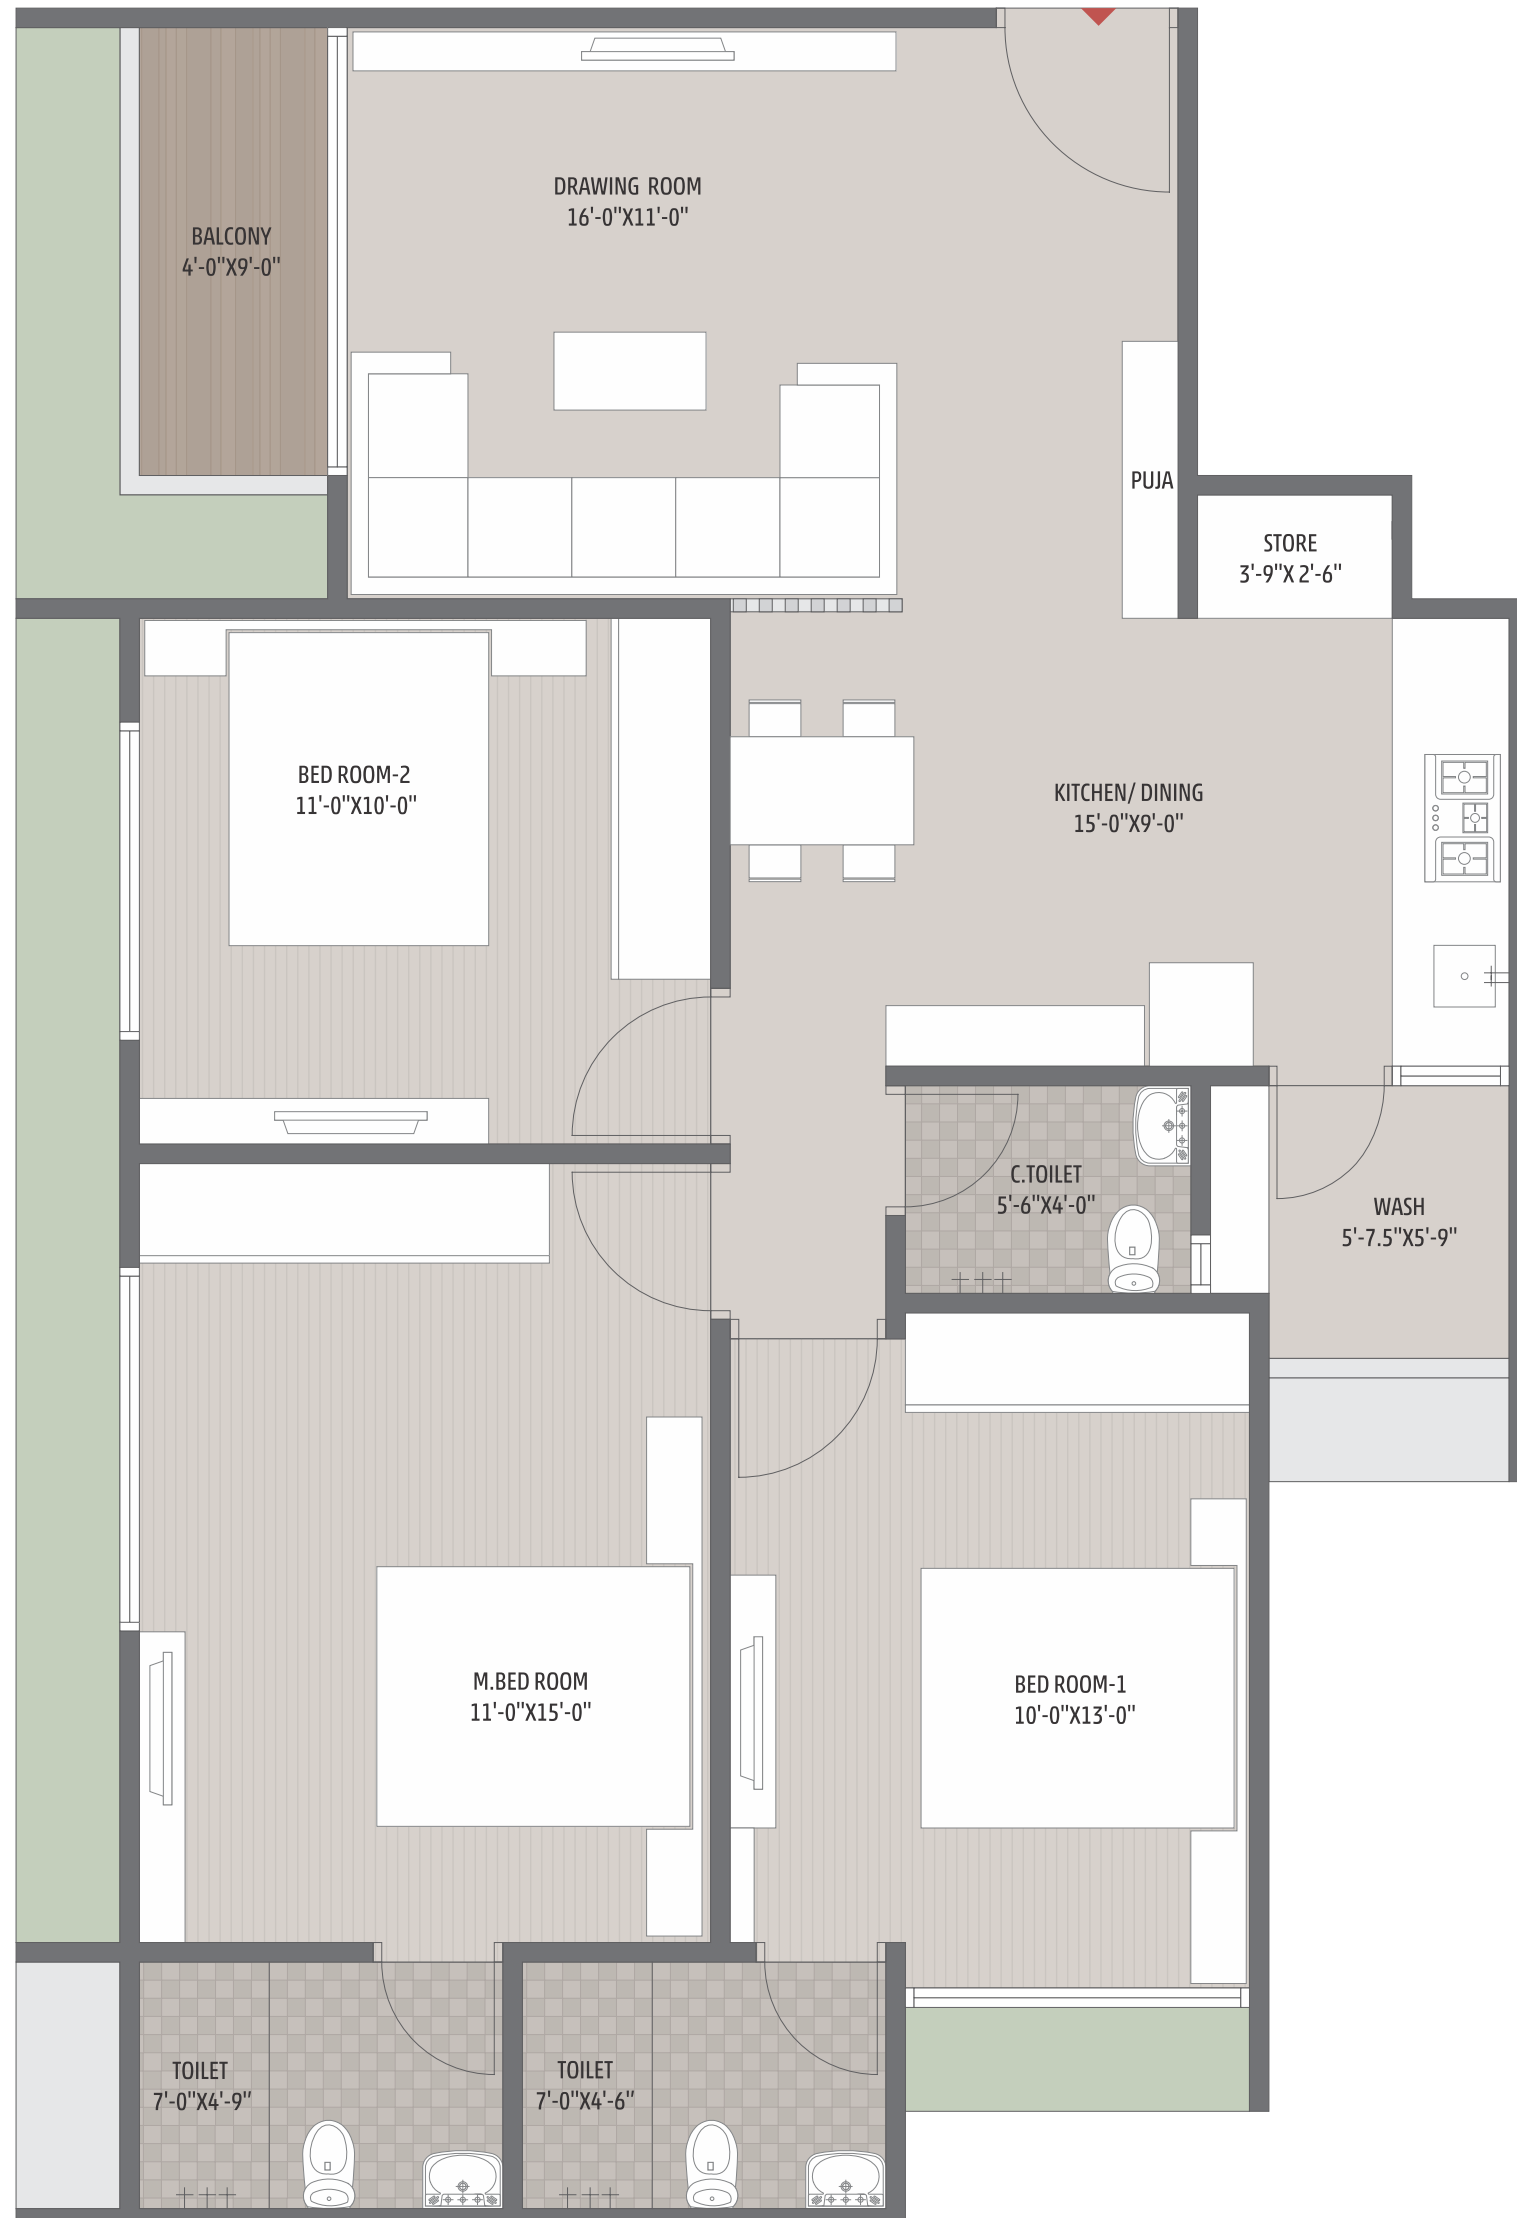

ADDOWN REALTY

— Connecting You To Your Perfect Property —

THE
GRACE &
GRANDEUR

2
LEVEL
BASEMENT

9
SHOPS

G+14
STOREY

15+
LIFESTYLE
AMENITIES

112
APARTMENTS

SKY OBSERVATORY

YOGA SPACE

KIDS PLAY AREA

CLUB HOUSE

LANDSCAPE GARDEN

GROUND FLOOR

TYPICAL FLOOR

3 BHK

3 BHK

3 BHK

3 BHK

2 BHK

THE INNOVATION OF GROWTH

FOR THE ENTHUSIASTIC MINDS OF BUSINESS, WE ADD SHOPS AND SHOWROOM SPACE TO OUR PROJECT TO GIVE YOU AND YOUR BUSINESS DREAMS A STEP TOWARDS REALITY, SUCCESS, AND GROWTH.