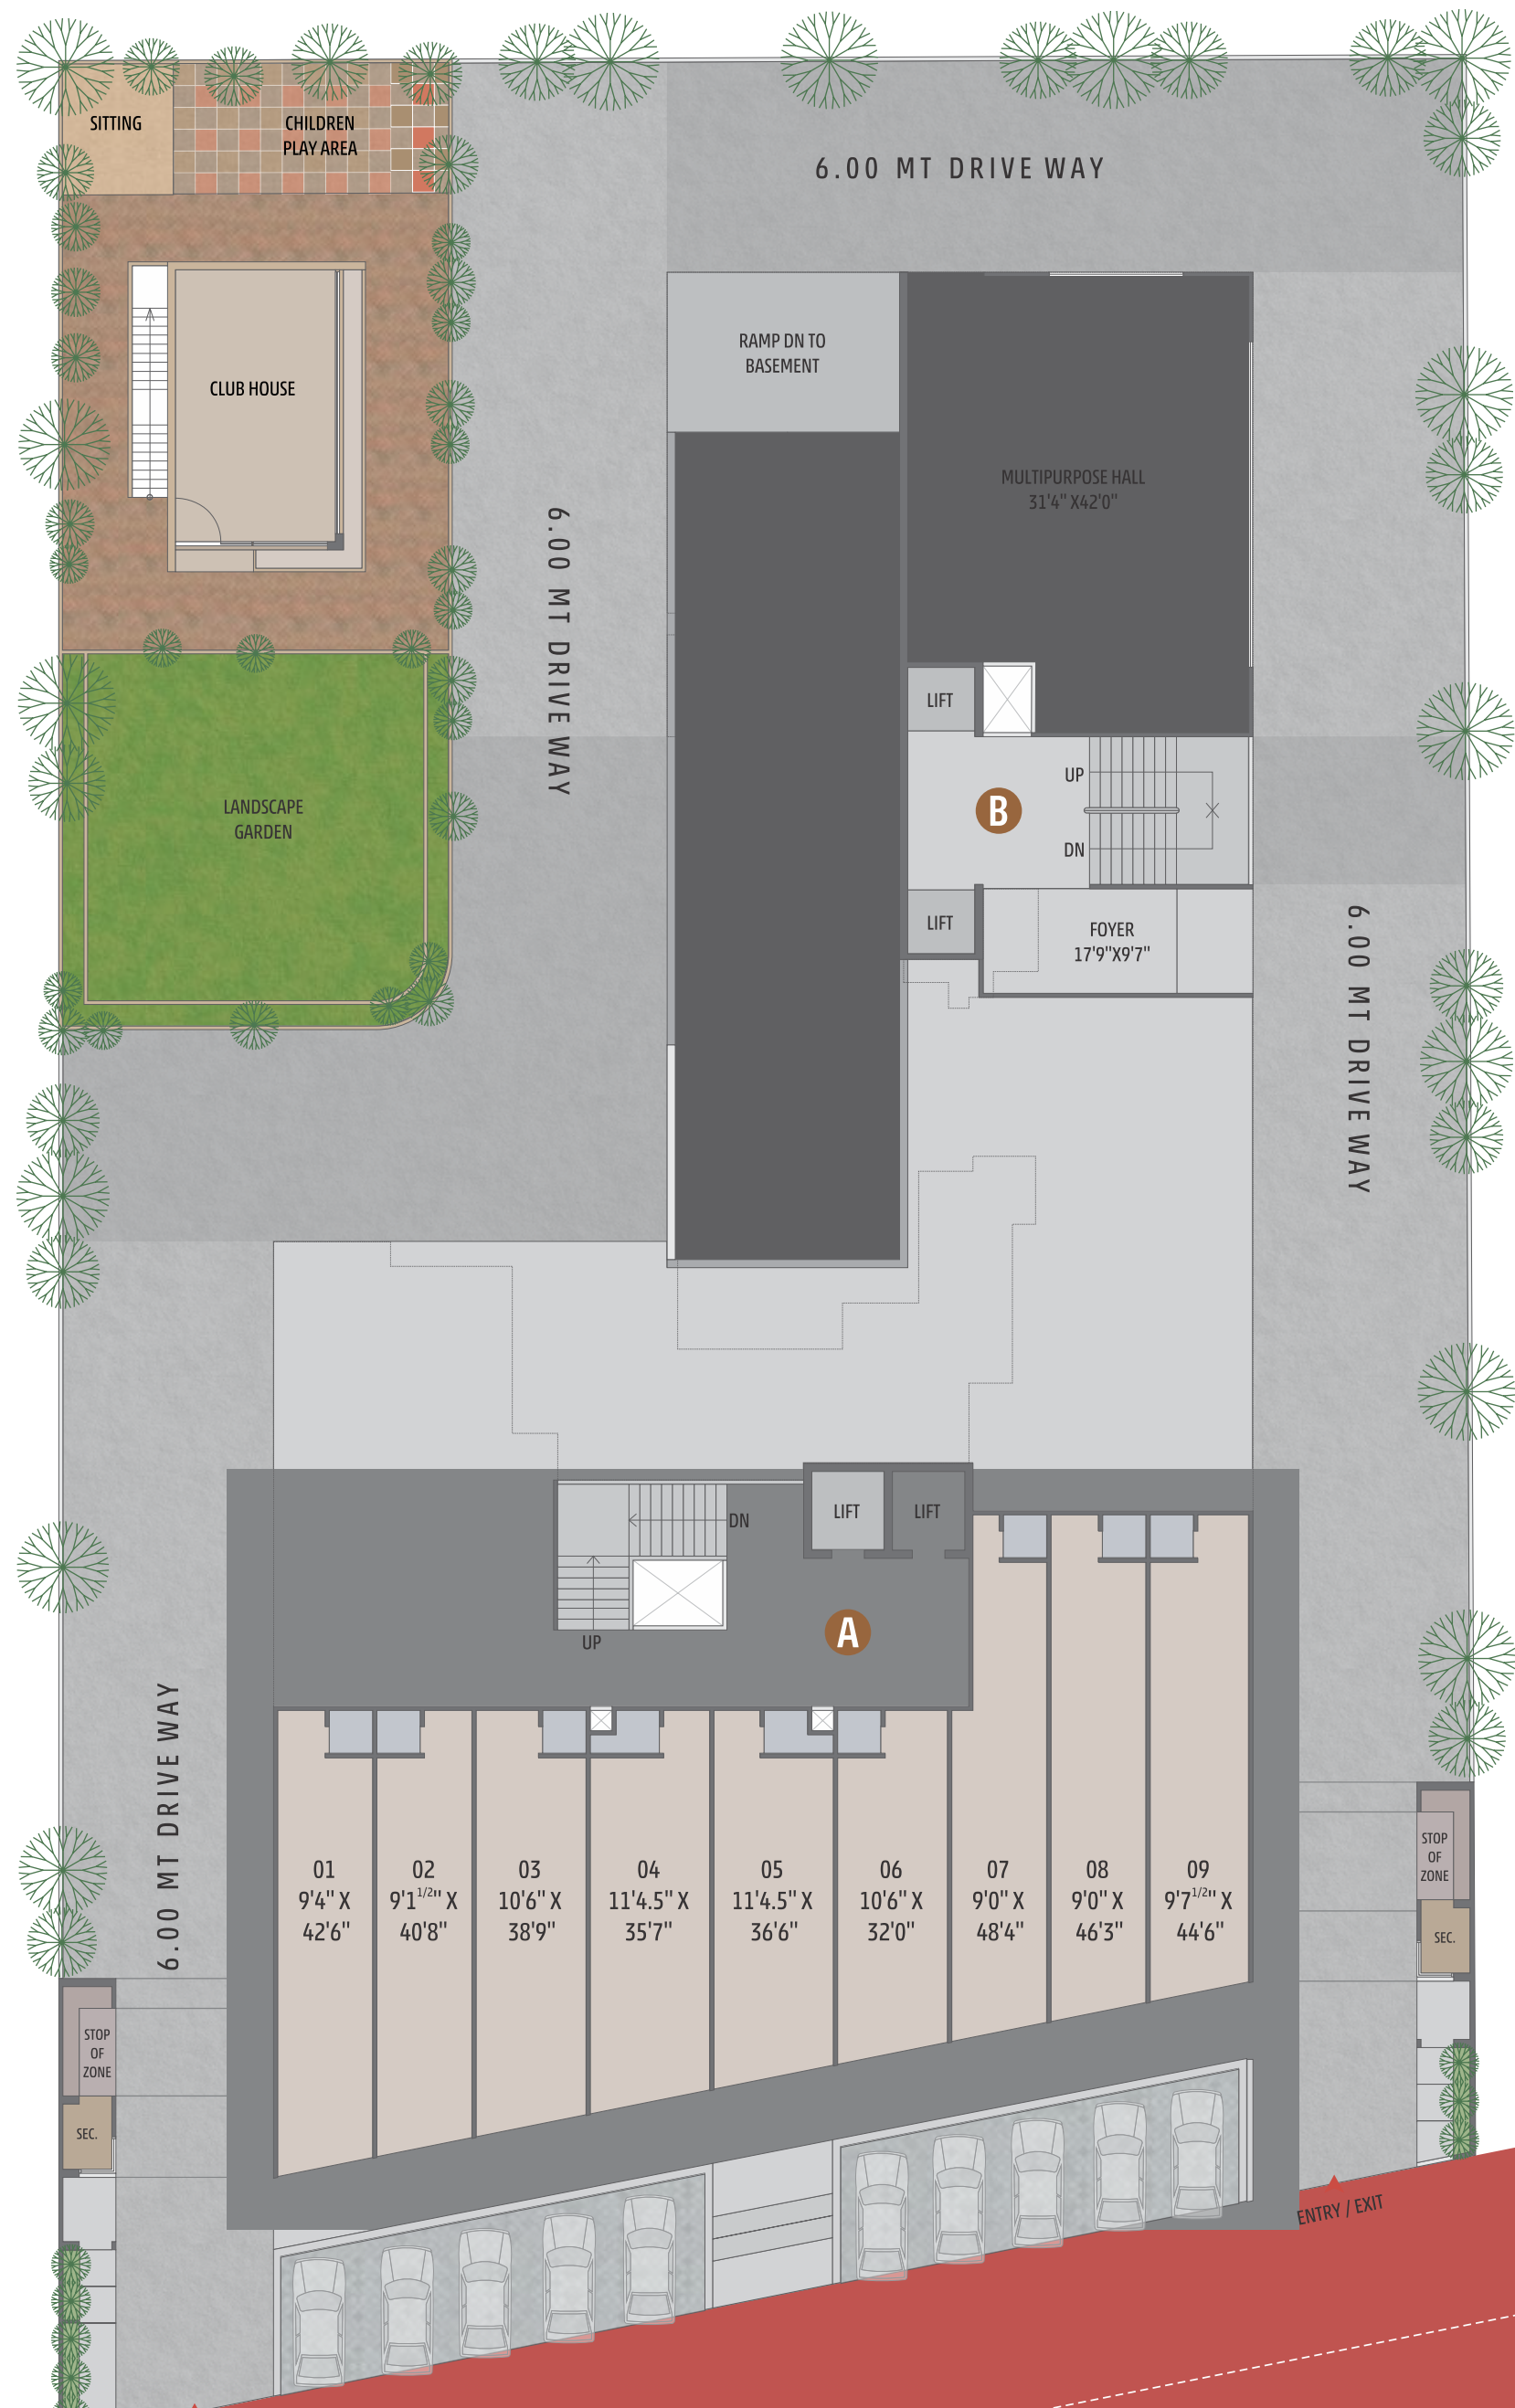

ADDOWN REALTY

— Connecting You To Your Perfect Property —

THE
GRACE &
GRANDEUR

2
LEVEL
BASEMENT

9
SHOPS

G+14
STOREY

15+
LIFESTYLE
AMENITIES

112
APARTMENTS

THE
MAGICAL
MOMENTS

SOLAR PANNEL

OPEN SETTING

SWING AREA

PARTY LAWN

WALKING TRACK

BARBEQUE

GAZEBO

SKY OBSERVATORY

YOGA SPACE

KIDS PLAY AREA

CLUB HOUSE

LANDSCAPE GARDEN

GROUND FLOOR

TYPICAL FLOOR

3 BHK

3 BHK

3 BHK

3 BHK

2 BHK

THE INNOVATION OF GROWTH

FOR THE ENTHUSIASTIC MINDS OF BUSINESS, WE ADD SHOPS AND SHOWROOM SPACE TO OUR PROJECT TO GIVE YOU AND YOUR BUSINESS DREAMS A STEP TOWARDS REALITY, SUCCESS, AND GROWTH.