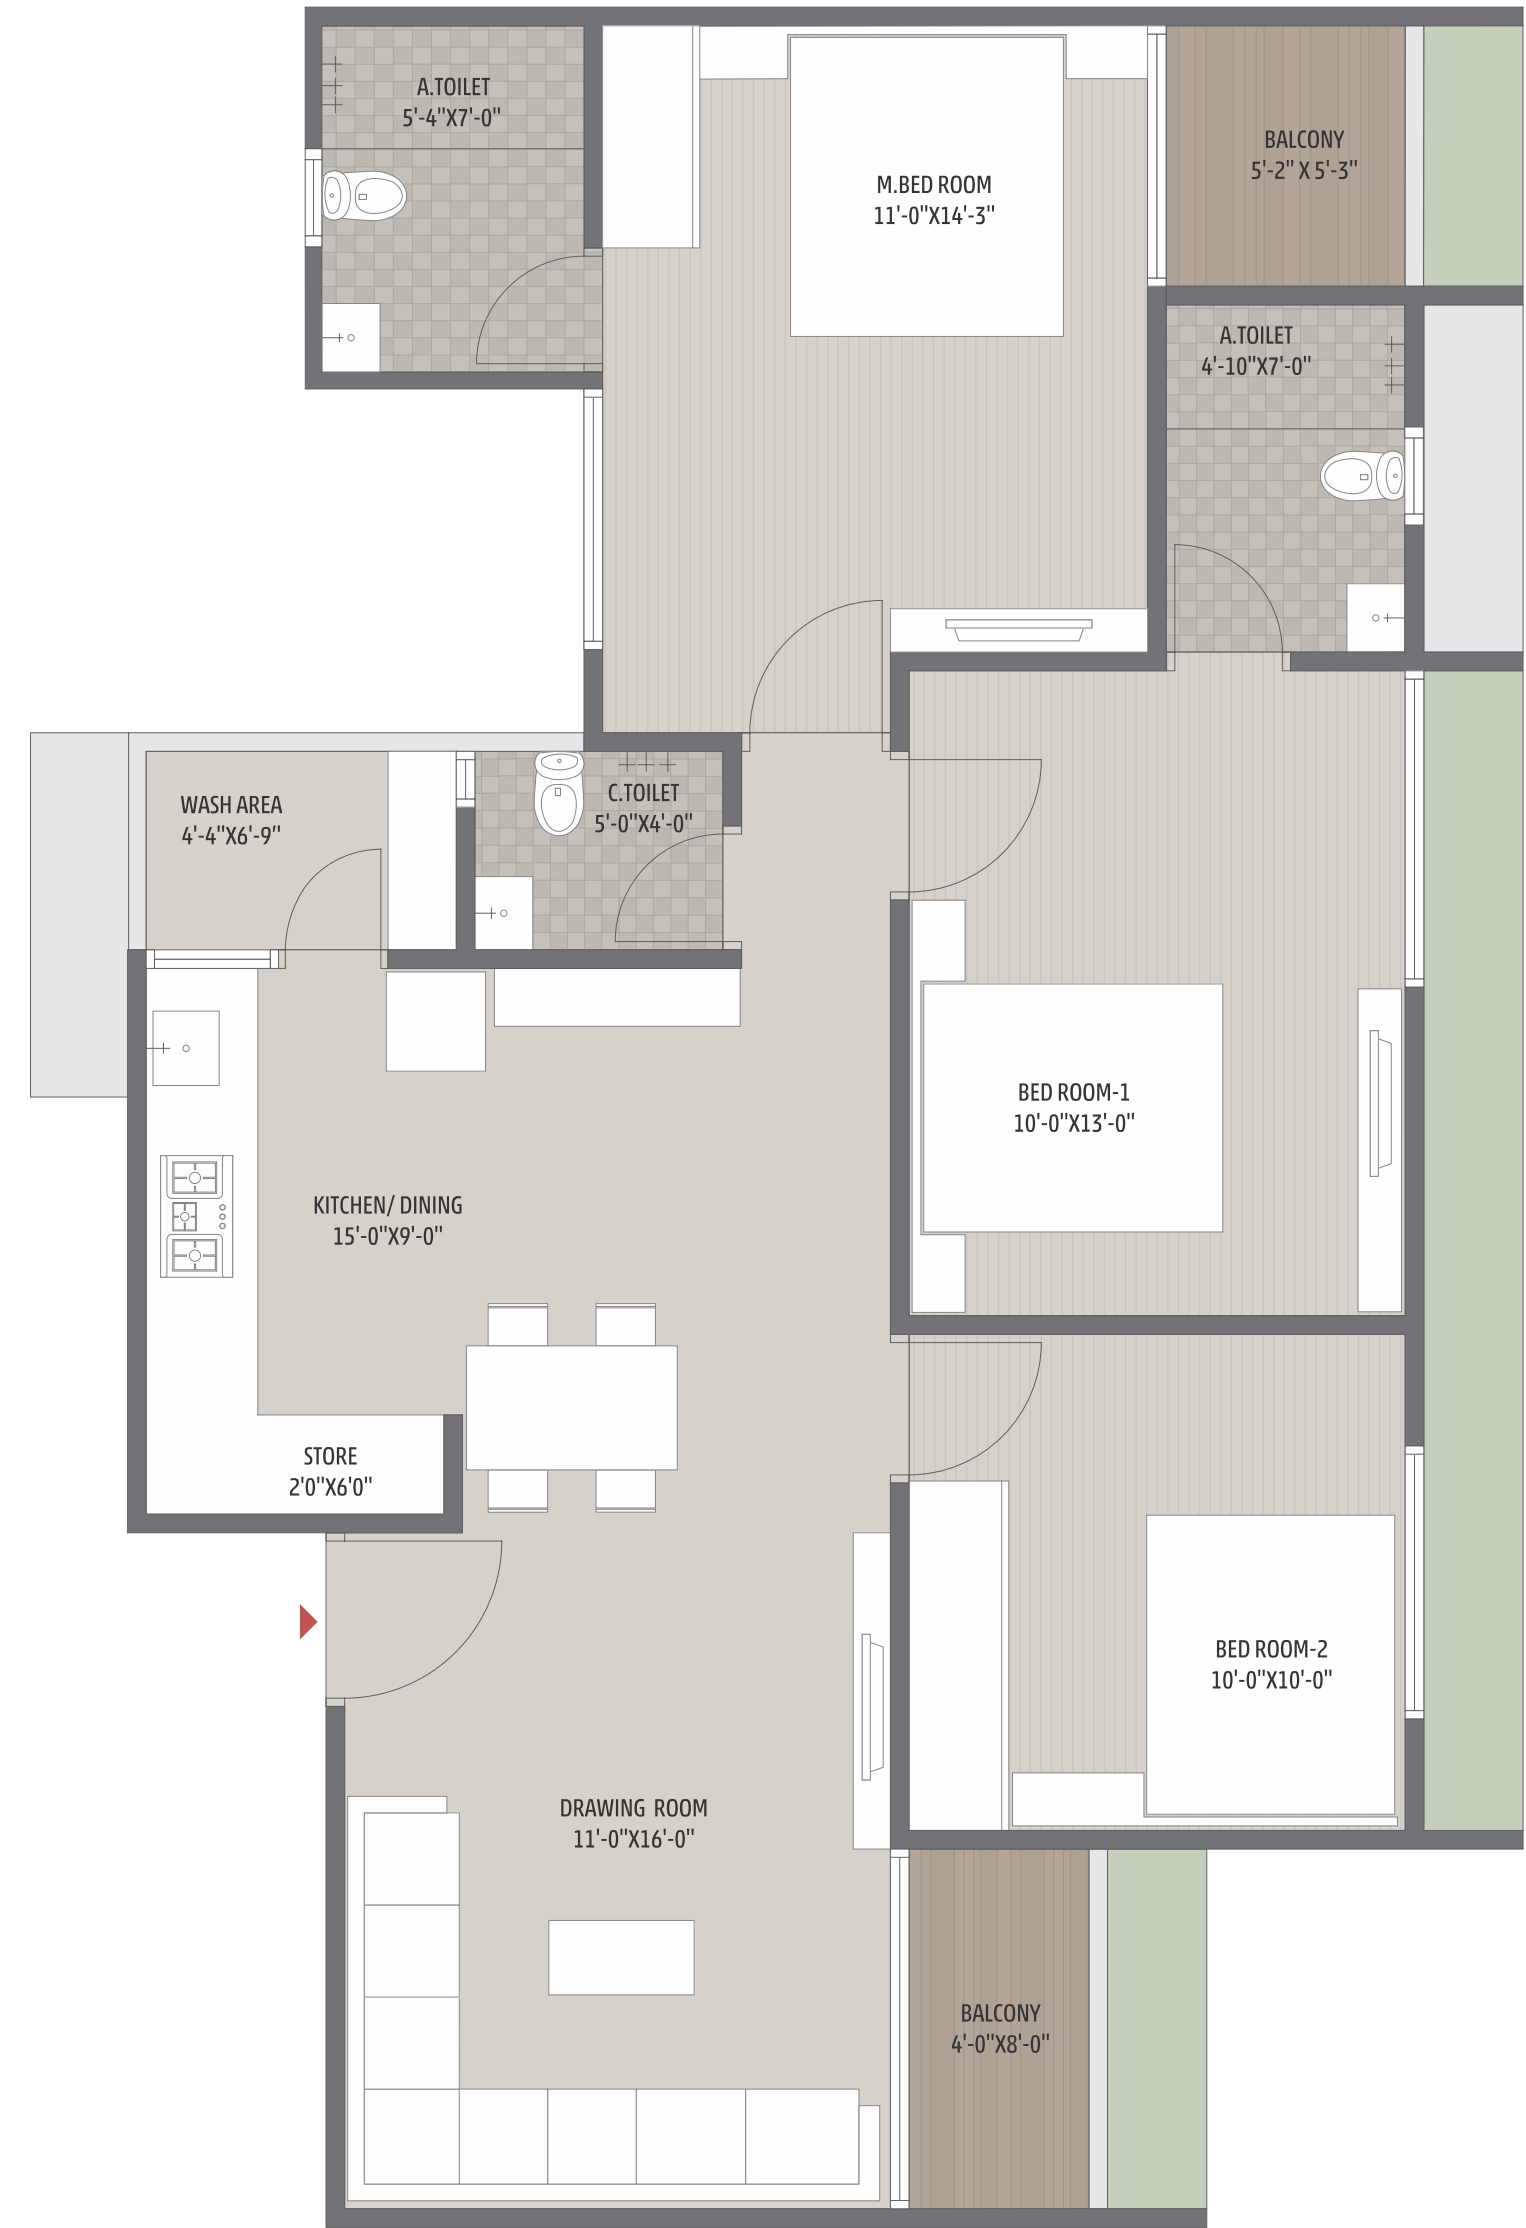

ADDOWN REALTY

— Connecting You To Your Perfect Property —

THE
GRACE &
GRANDEUR

2
LEVEL
BASEMENT

9
SHOPS

G+14
STOREY

15+
LIFESTYLE
AMENITIES

112
APARTMENTS

SKY OBSERVATORY

YOGA SPACE

KIDS PLAY AREA

CLUB HOUSE

LANDSCAPE GARDEN

GROUND FLOOR

TYPICAL FLOOR

3 BHK

3 BHK

3 BHK

3 BHK

2 BHK

THE INNOVATION OF GROWTH

FOR THE ENTHUSIASTIC MINDS OF BUSINESS, WE ADD SHOPS AND SHOWROOM SPACE TO OUR PROJECT TO GIVE YOU AND YOUR BUSINESS DREAMS A STEP TOWARDS REALITY, SUCCESS, AND GROWTH.