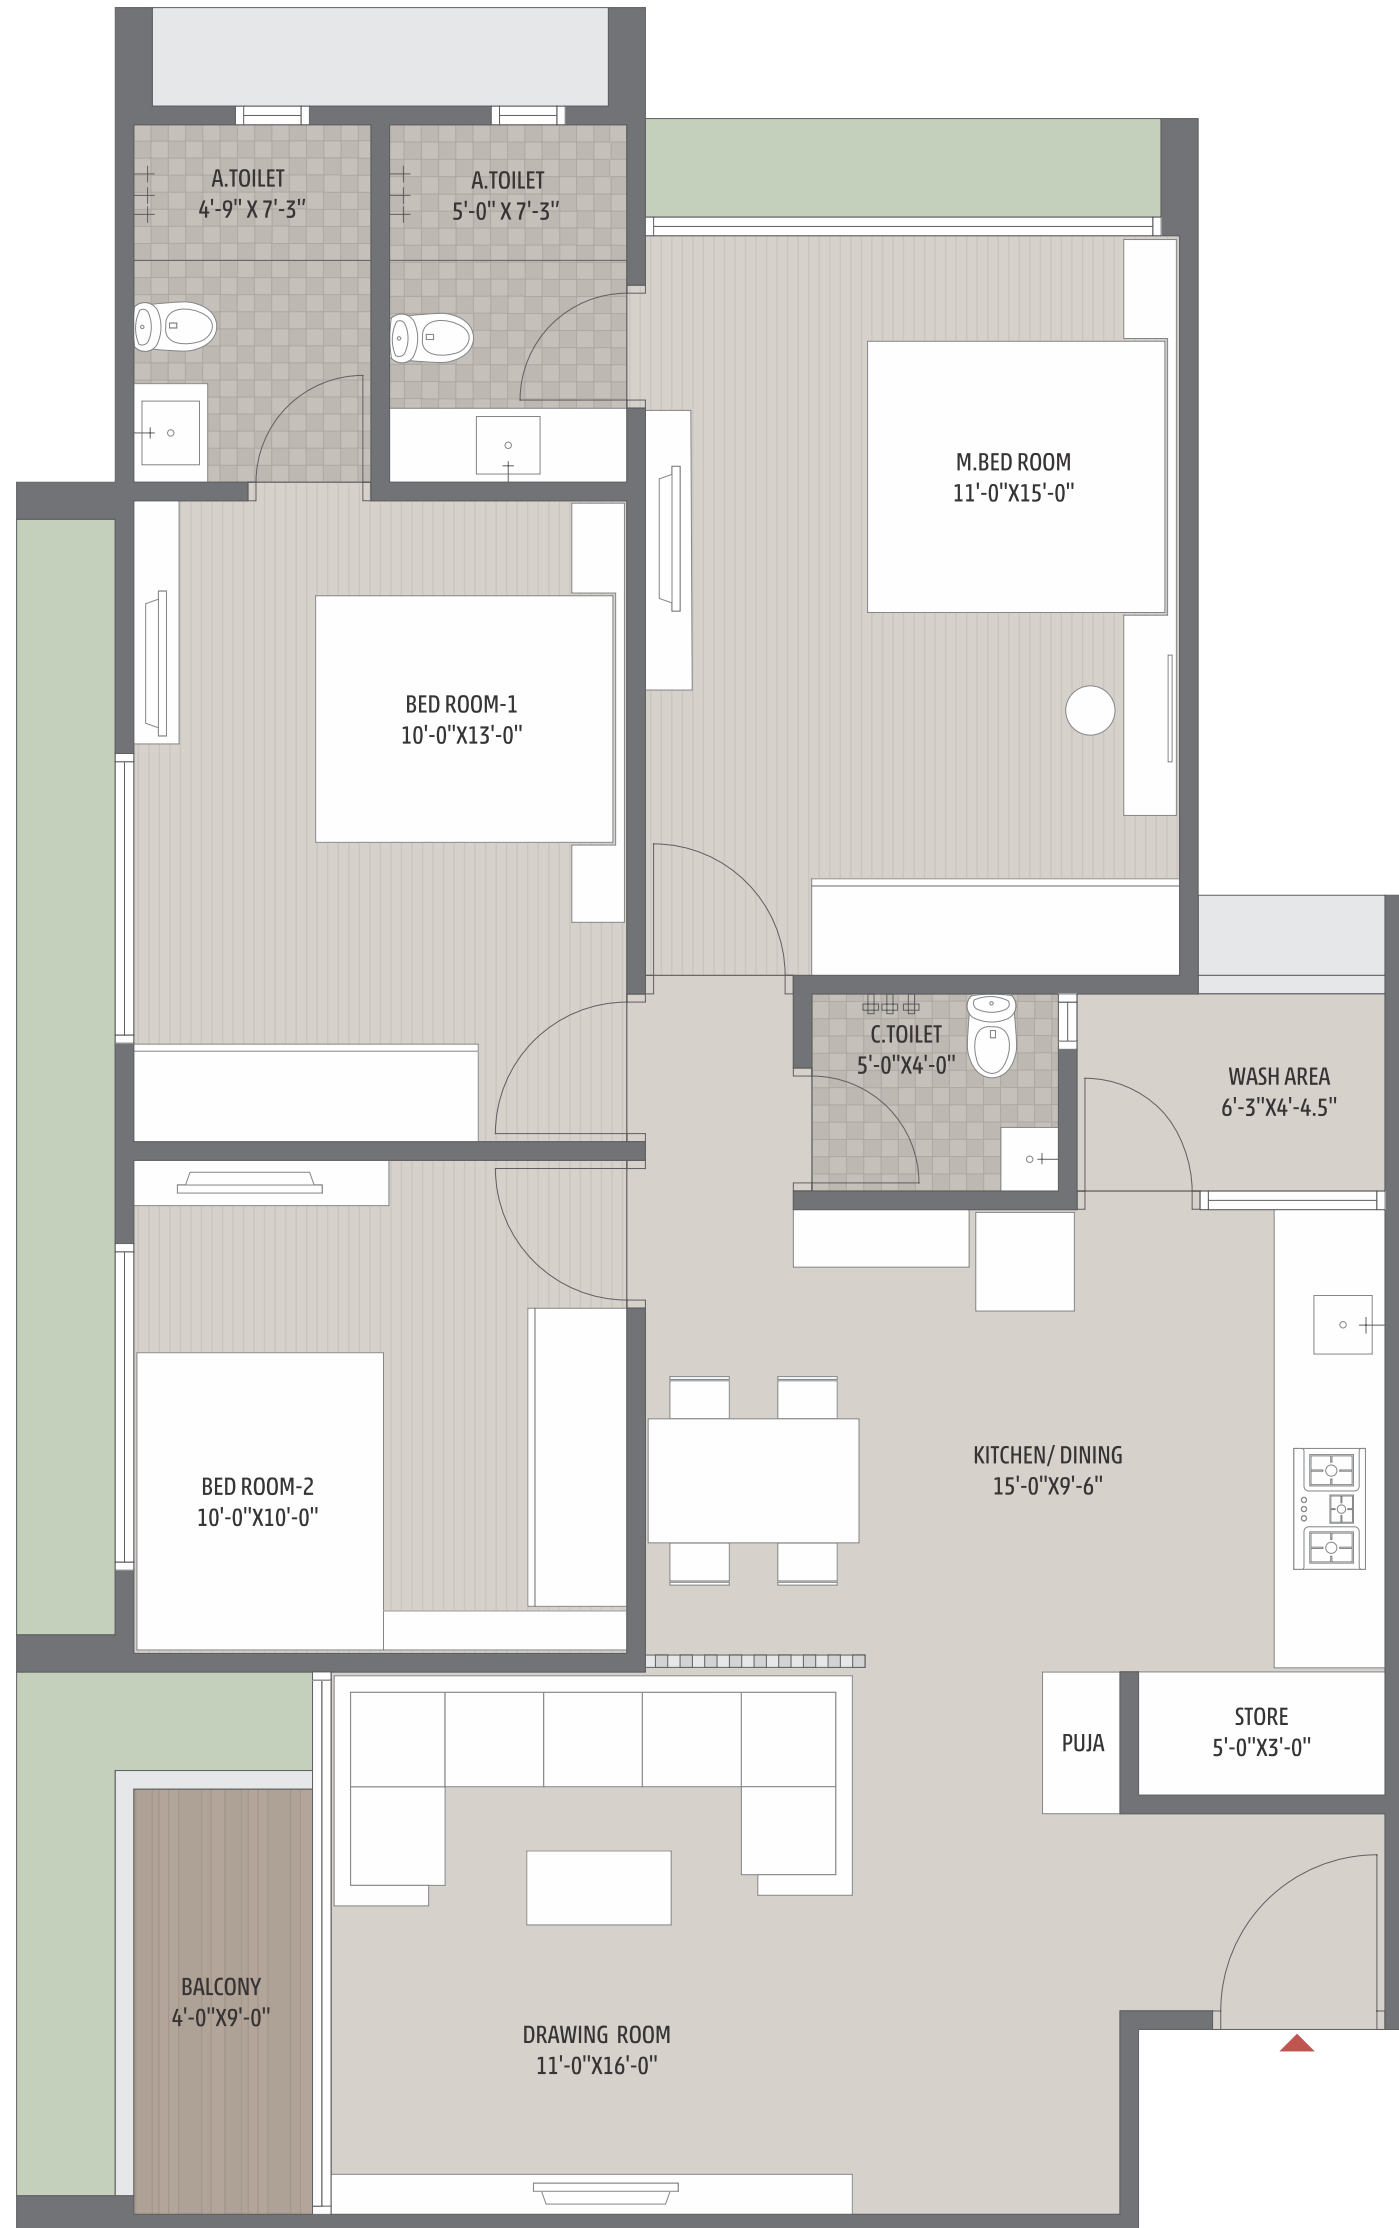

ADDOWN REALTY

— Connecting You To Your Perfect Property —

THE
GRACE &
GRANDEUR

2
LEVEL
BASEMENT

9
SHOPS

G+14
STOREY

15+
LIFESTYLE
AMENITIES

112
APARTMENTS

SKY OBSERVATORY

YOGA SPACE

KIDS PLAY AREA

CLUB HOUSE

LANDSCAPE GARDEN

GROUND FLOOR

TYPICAL FLOOR

3 BHK

3 BHK

3 BHK

3 BHK

2 BHK

THE INNOVATION OF GROWTH

FOR THE ENTHUSIASTIC MINDS OF BUSINESS, WE ADD SHOPS AND SHOWROOM SPACE TO OUR PROJECT TO GIVE YOU AND YOUR BUSINESS DREAMS A STEP TOWARDS REALITY, SUCCESS, AND GROWTH.