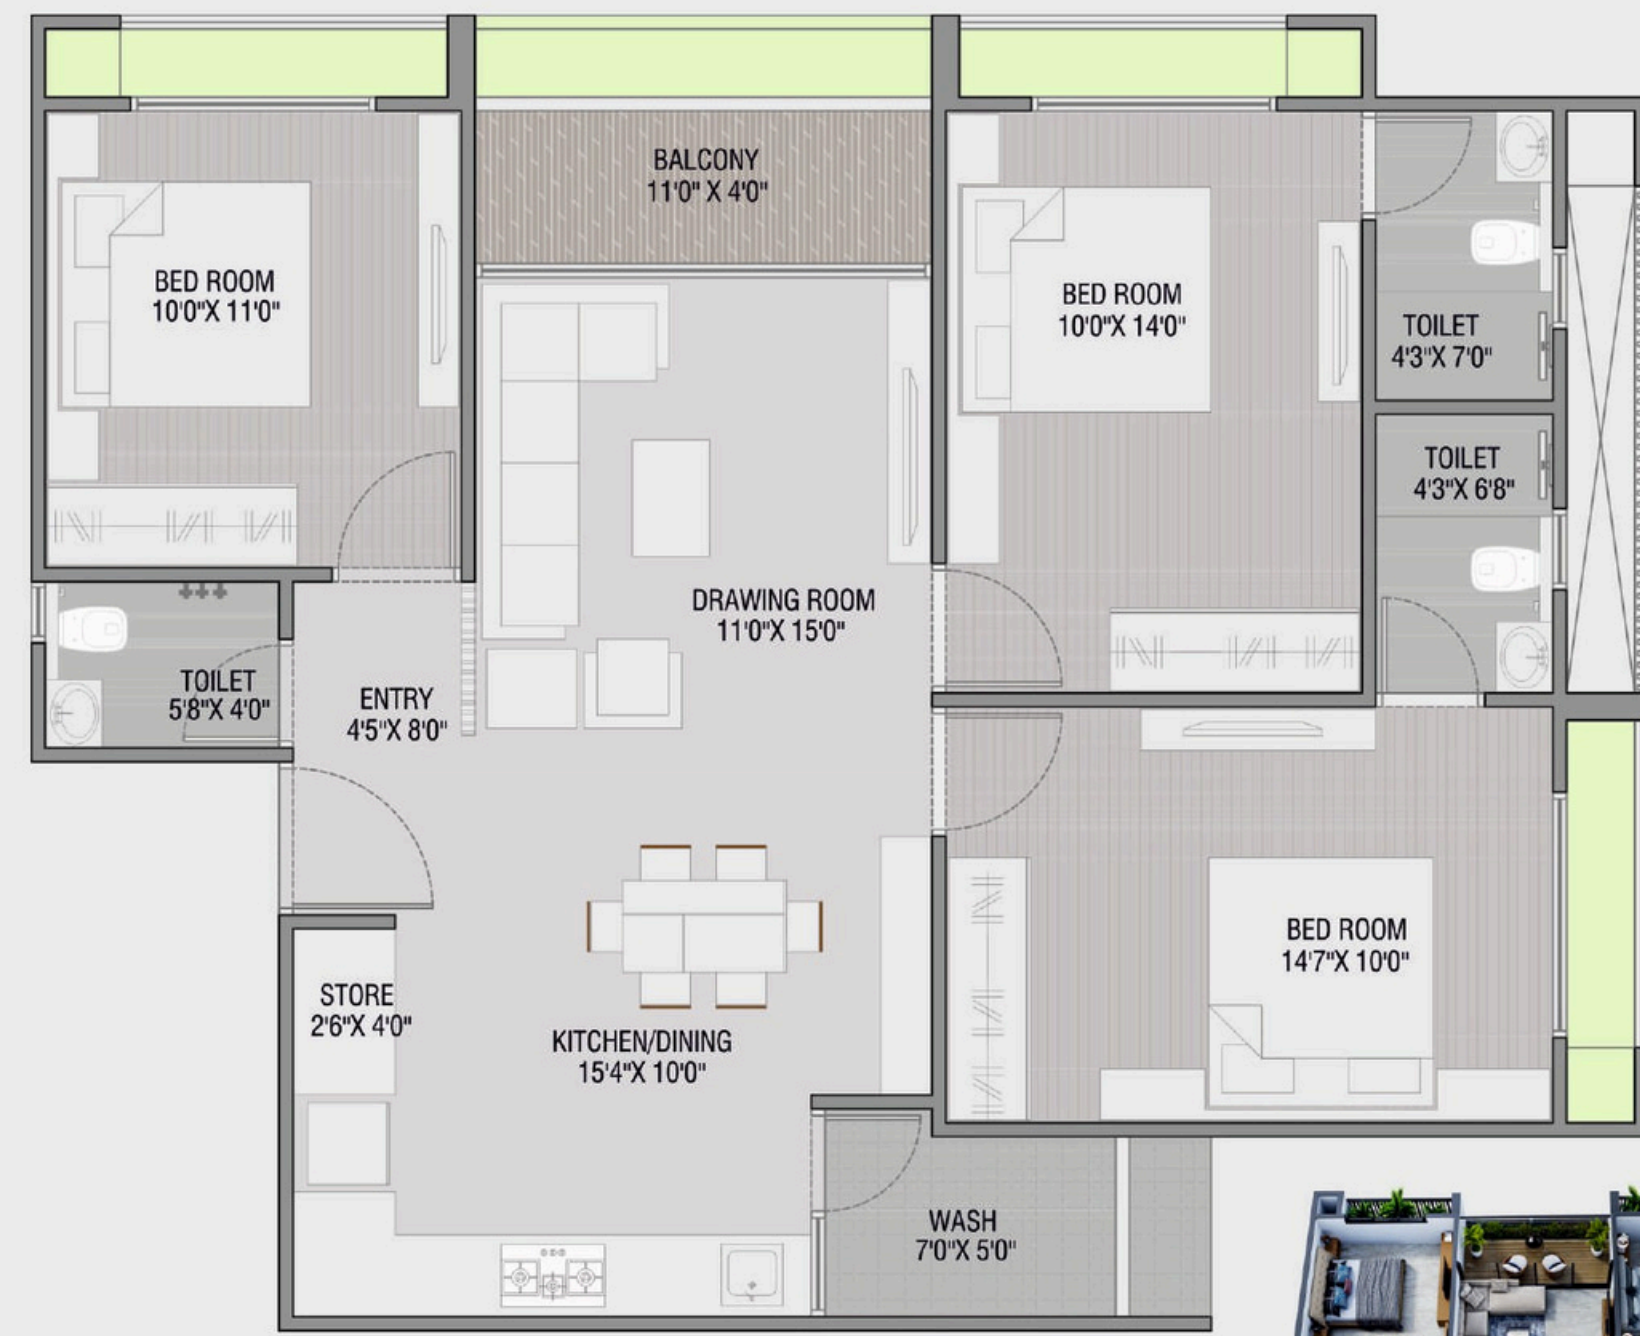

agraeed

- 01 = SECURITY CABIN
- 02 = DROP OF ZONE
- 03 = VERANDAH
- 04 = PLANTER
- 05 = OPEN AREA

- 06 = SAND PIT
- 07 = MULTIPORPUSE HALL
- 08 = GARDEN
- 09 = GAME ZONE
- 10 = SENIOR CITIZEN SITTING

- 11 = METER ROOM
- 12 = ENTRANCE FOYER
- 13 = INDOOR GAME(G.F)
- 14 = GYM
- 15 = SOLAR PANEL

- 16 = FIRE SYSTEM
- 17 = CCTV CAMERA
- 18 = AADANI GAS LINE
- 19 = 24X7 WATER SUPPLY
- 20 = POWER BACK UP
- 21 = SOCIETY OFFICE

BLOCK-A

a stylistic

A
REFLE@TION
OF

Entertainment

LANDSCAPE GARDEN

CHILDREN PLAY AREA

INFORMAL SITOUT

GYM

TODDLER PLAY AREA

CLUB HOUSE

INDOOR GAMES

DROP OFF ZONE

MULTI PURPOSE HALL

WELL DESIGNER ENTRANCE FOYER