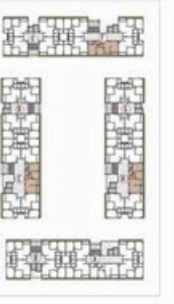

ADDOWN REALTY

— Connecting You To Your Perfect Property —

WHERE COMFORT,

Style and memories unite and where dreams take shape
and happiness finds its address.

GROUND
FLOOR PLAN

1ST TO 9TH
FLOOR PLAN

PARAM NEST

Crafting

ELEGANCE AND BUILDING
DREAMS

Where every detail resonates luxury. Our homes, your sanctuary.

2
BHK
UNIT PLAN

TYPE - A
BLOCK
A & B

2
BHK
UNIT PLAN

TYPE - B
BLOCK
C, D, E, F, G & H

2
BHK
UNIT PLAN

TYPE - C
BLOCK
A

2
BHK
UNIT PLAN

TYPE - D
BLOCK
C, F & H

PARAM NEST

Amenities

01 DESIGNER FOYER

02 ENTRANCE PLAZA

03 SECURITY WITH
CCTV CAMERA