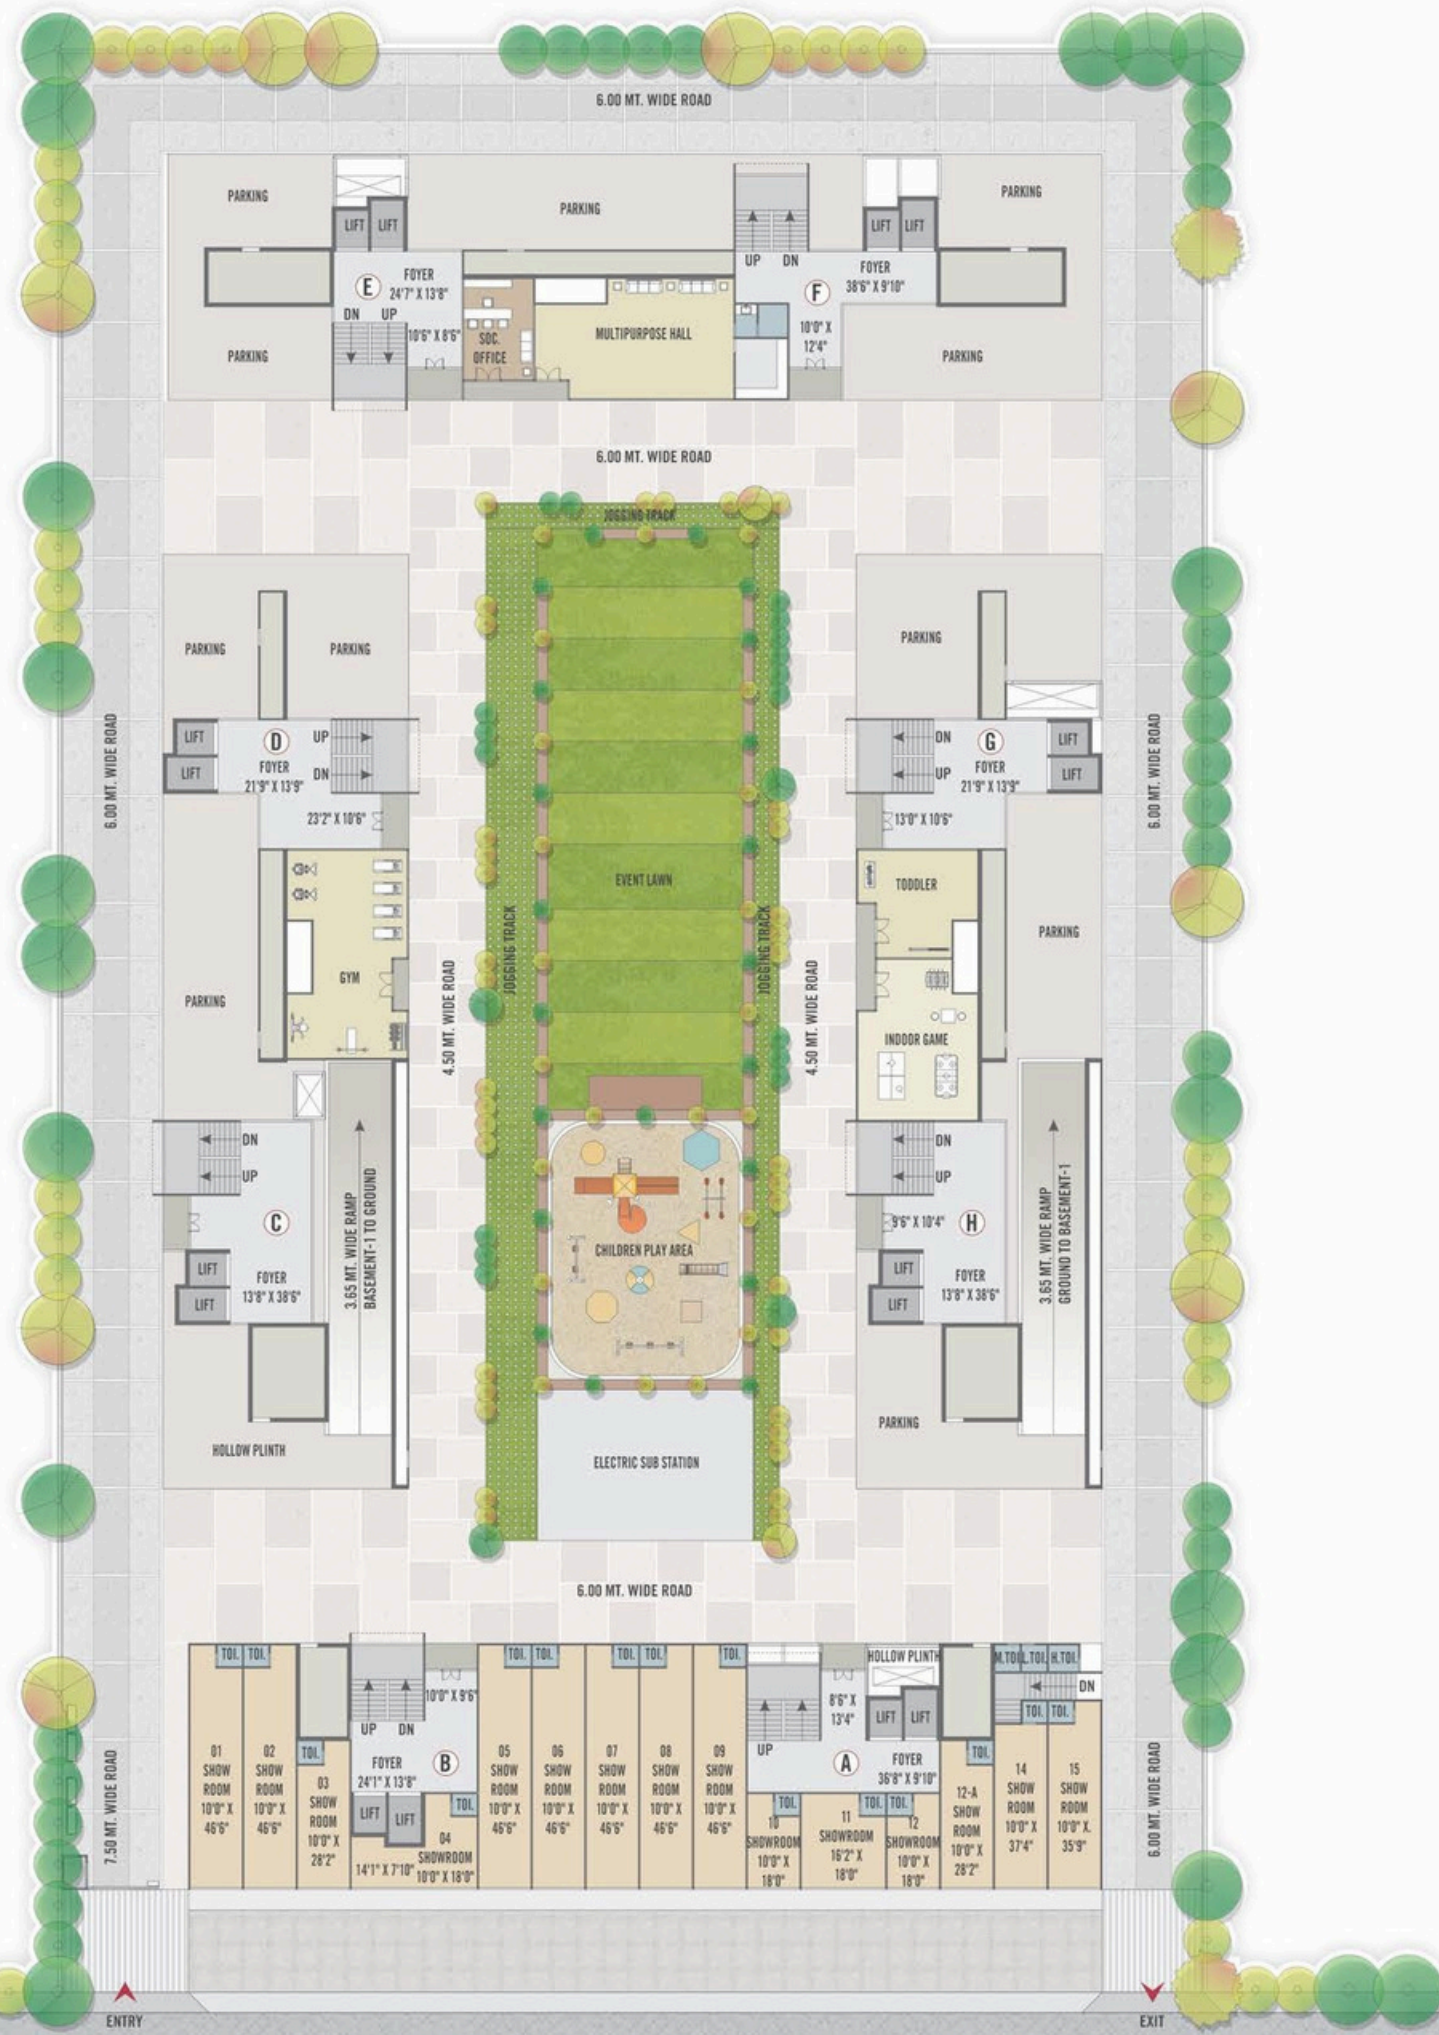

ADDOWN REALTY

— Connecting You To Your Perfect Property —

WHERE COMFORT,

Style and memories unite and where dreams take shape
and happiness finds its address.

GROUND
FLOOR PLAN

1ST TO 9TH
FLOOR PLAN

PARAM NEST

Crafting

ELEGANCE AND BUILDING
DREAMS

Where every detail resonates luxury. Our homes, your sanctuary.

2
BHK
UNIT PLAN

TYPE - A
BLOCK
A & B

2
BHK
UNIT PLAN

TYPE - B
BLOCK
C, D, E, F, G & H

2
BHK
UNIT PLAN

TYPE - C
BLOCK
A

2
BHK
UNIT PLAN

TYPE - D
BLOCK
C, F & H

PARAM NEST

Amenities

01 DESIGNER FOYER

02 ENTRANCE PLAZA

03 SECURITY WITH
CCTV CAMERA