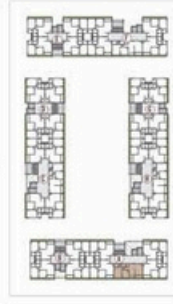

Crafting

ELEGANCE AND BUILDING
DREAMS

Where every detail resonates luxury. Our homes, your sanctuary.

2
BHK
UNIT PLAN

TYPE - A
BLOCK
A & B

2
BHK
UNIT PLAN

TYPE - B
BLOCK
C, D, E, F, G & H

2
BHK
UNIT PLAN

TYPE - C
BLOCK
A

2
BHK
UNIT PLAN

TYPE - D
BLOCK
C, F & H

PARAM NEST

Amenities

01 DESIGNER FOYER

02 ENTRANCE PLAZA

03 SECURITY WITH
CCTV CAMERA