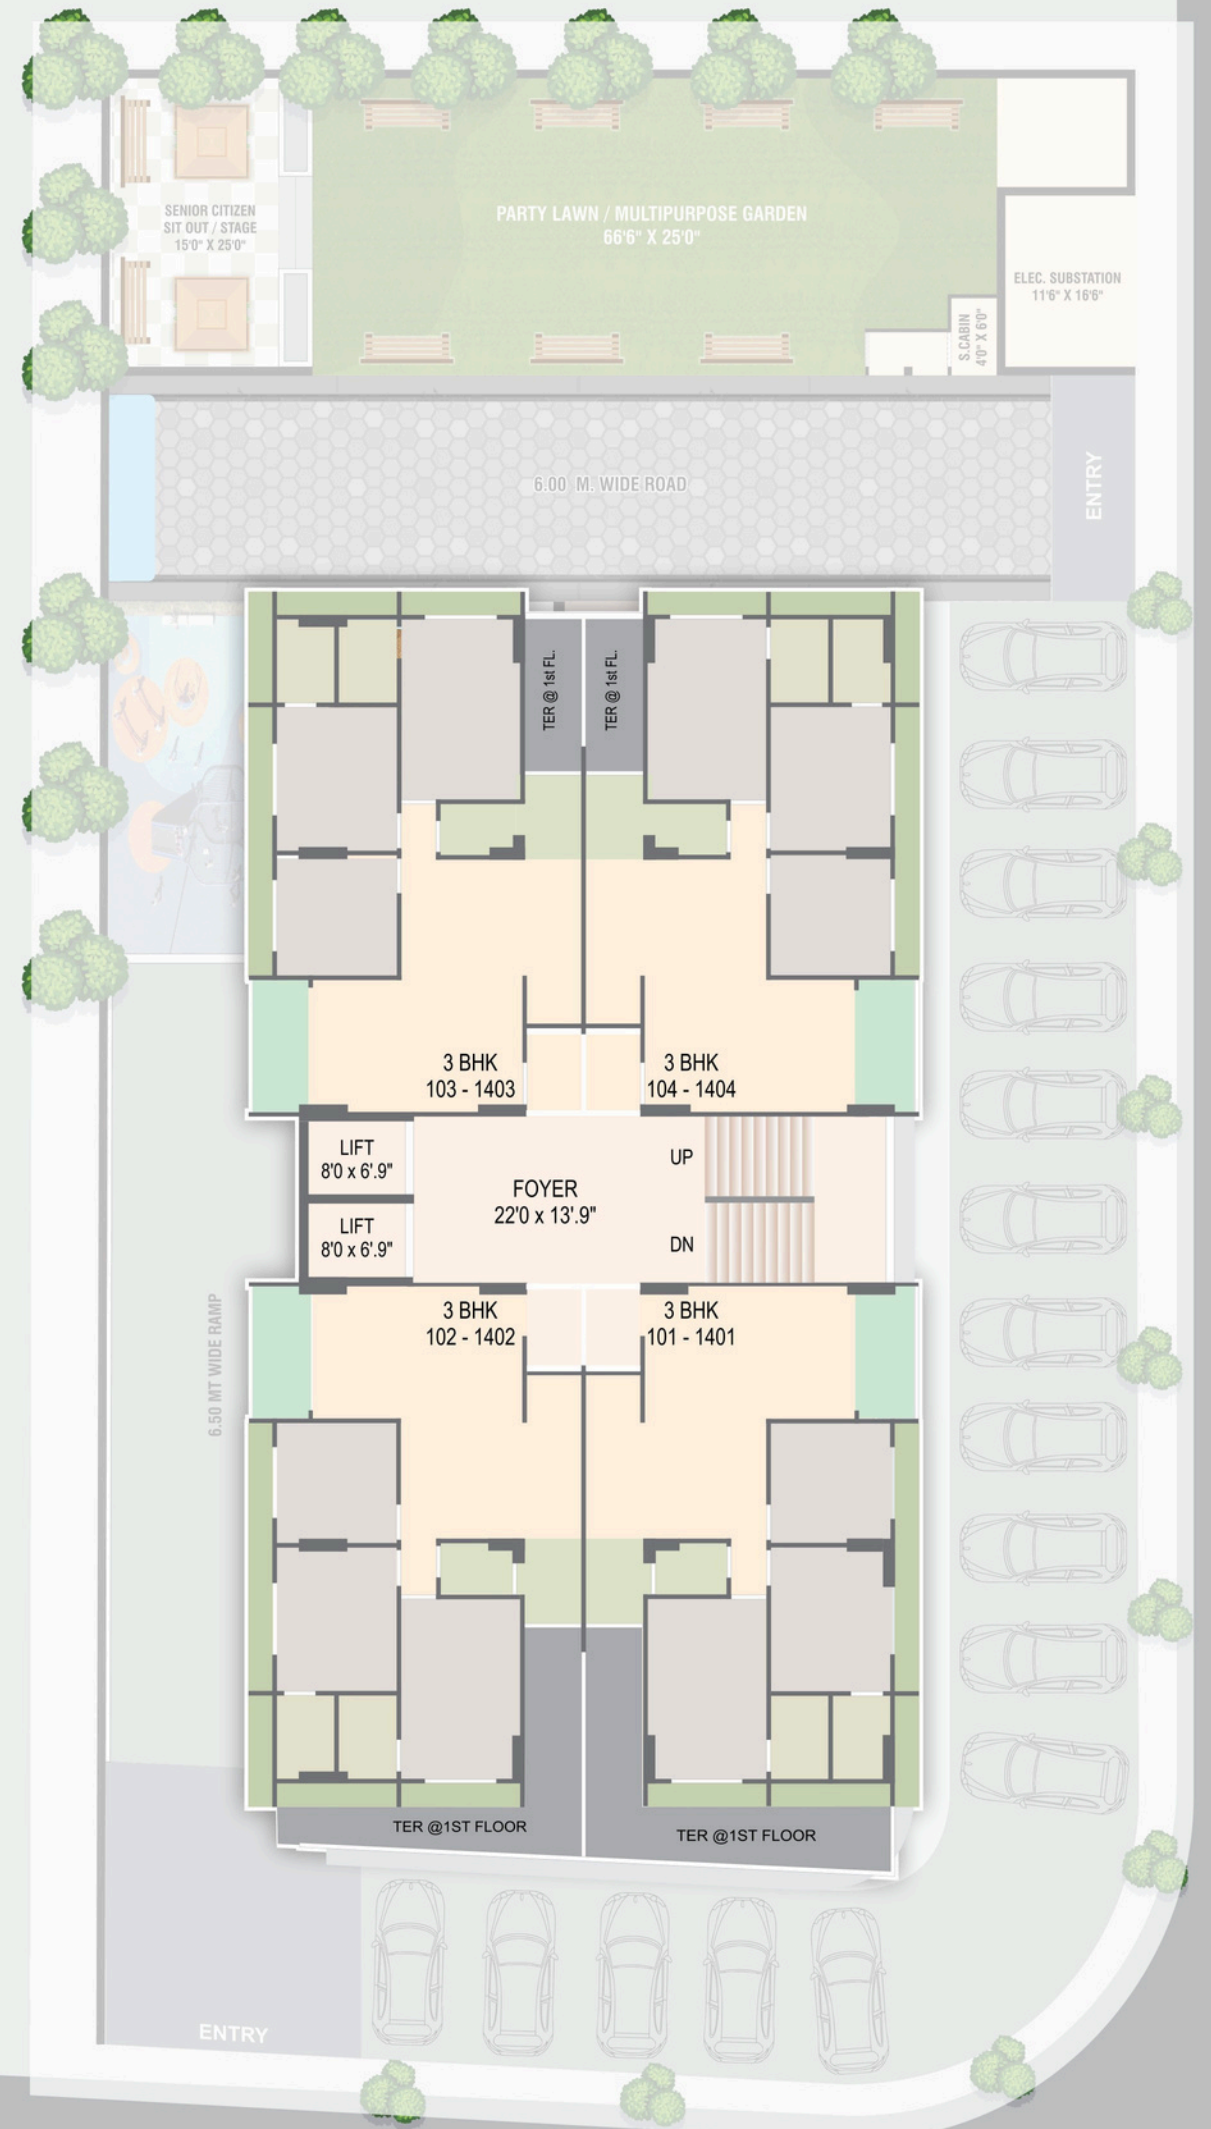

ADDOWN REALTY

— Connecting You To Your Perfect Property —

The Fountain Grass

3 BHK LUXURY LIVING

Crafted Apartments Designed to Accommodate Your Modern Residential Necessities and Preferences Seamlessly.

12.00 MT. WIDE ROAD

36.00 MT. WIDE ROAD

Ground Floor Plan

12.00 MT. WIDE ROAD

36.00 MT. WIDE ROAD

Ground Floor Plan

3 BHK Typical Plan

3D Plan

AMENITIES

-  WATER BODY
-  YOGA DESK
-  PARTY LAWN
-  SENIOR CITIZEN SIT OUT AREA
-  KIDS PLAY AREA
-  LIBRARY
-  FOYER
-  OUTDOOR THEATER
-  SWING PLAZA
-  TODDLER'S PLAY AREA
-  GAZEBO
-  WALKING AREA
-  SECURITY CABIN
-  METER ROOM
-  POWER BACKUP
-  FIRE SAFETY
-  CCTV
-  ATTRACTIVE ENTRANCE GATE
-  ALLOTTED CAR PARKING
-  HYDRO PNEUMATIC PRESSURE SYSTEM
-  PICK UP POINT