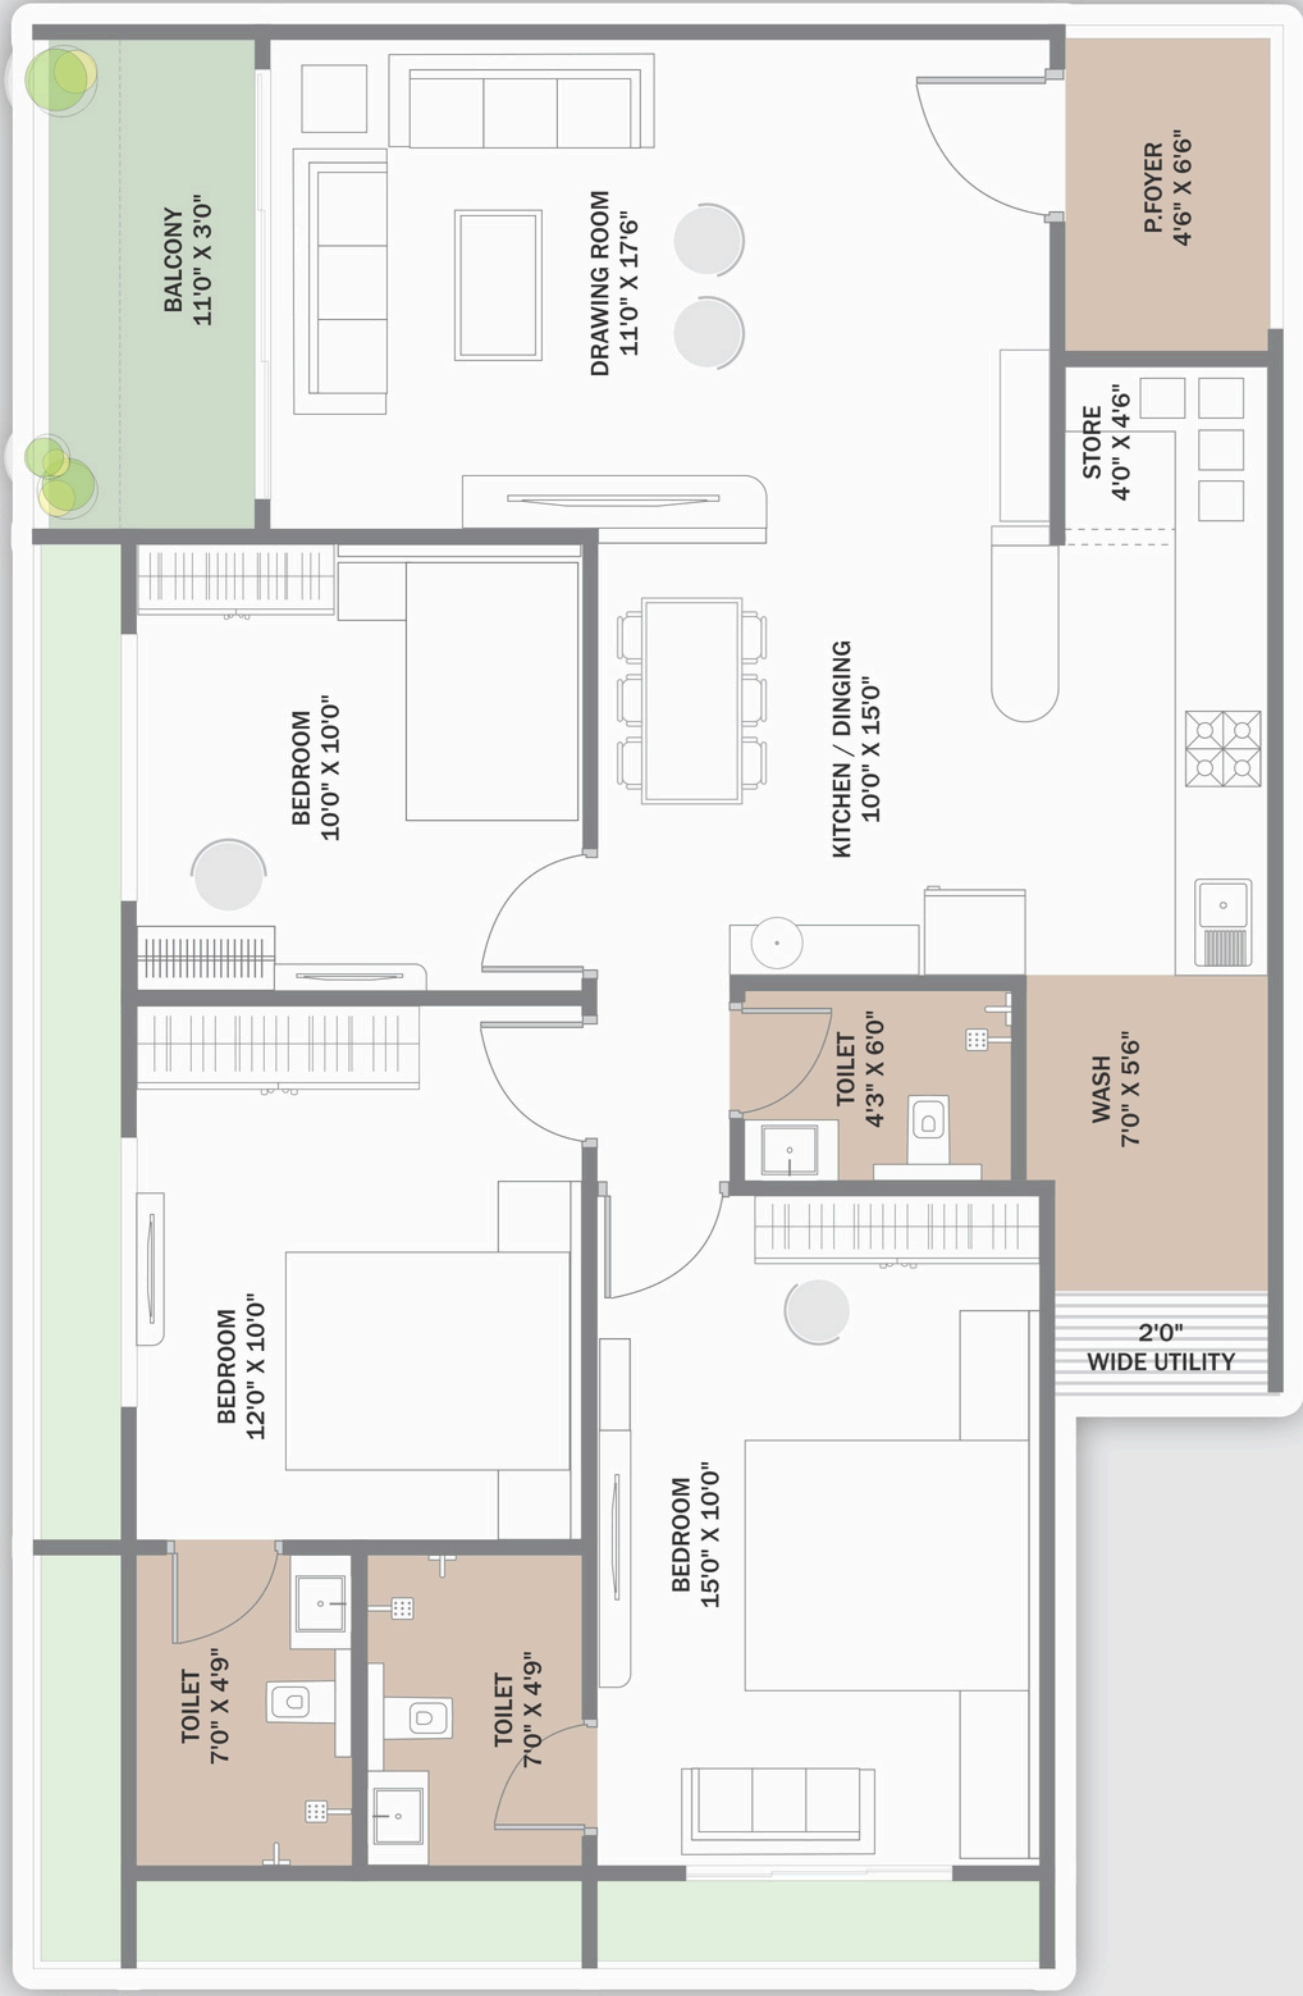

36.00 MT. WIDE ROAD

Ground Floor Plan

12.00 MT. WIDE ROAD

36.00 MT. WIDE ROAD

Ground Floor Plan

3 BHK Typical Plan

3D Plan

AMENITIES

-  WATER BODY
-  YOGA DESK
-  PARTY LAWN
-  SENIOR CITIZEN SIT OUT AREA
-  KIDS PLAY AREA
-  LIBRARY
-  FOYER
-  OUTDOOR THEATER
-  SWING PLAZA
-  TODDLER'S PLAY AREA
-  GAZEBO
-  WALKING AREA
-  SECURITY CABIN
-  METER ROOM
-  POWER BACKUP
-  FIRE SAFETY
-  CCTV
-  ATTRACTIVE ENTRANCE GATE
-  ALLOTTED CAR PARKING
-  HYDRO PNEUMATIC PRESSURE SYSTEM
-  PICK UP POINT