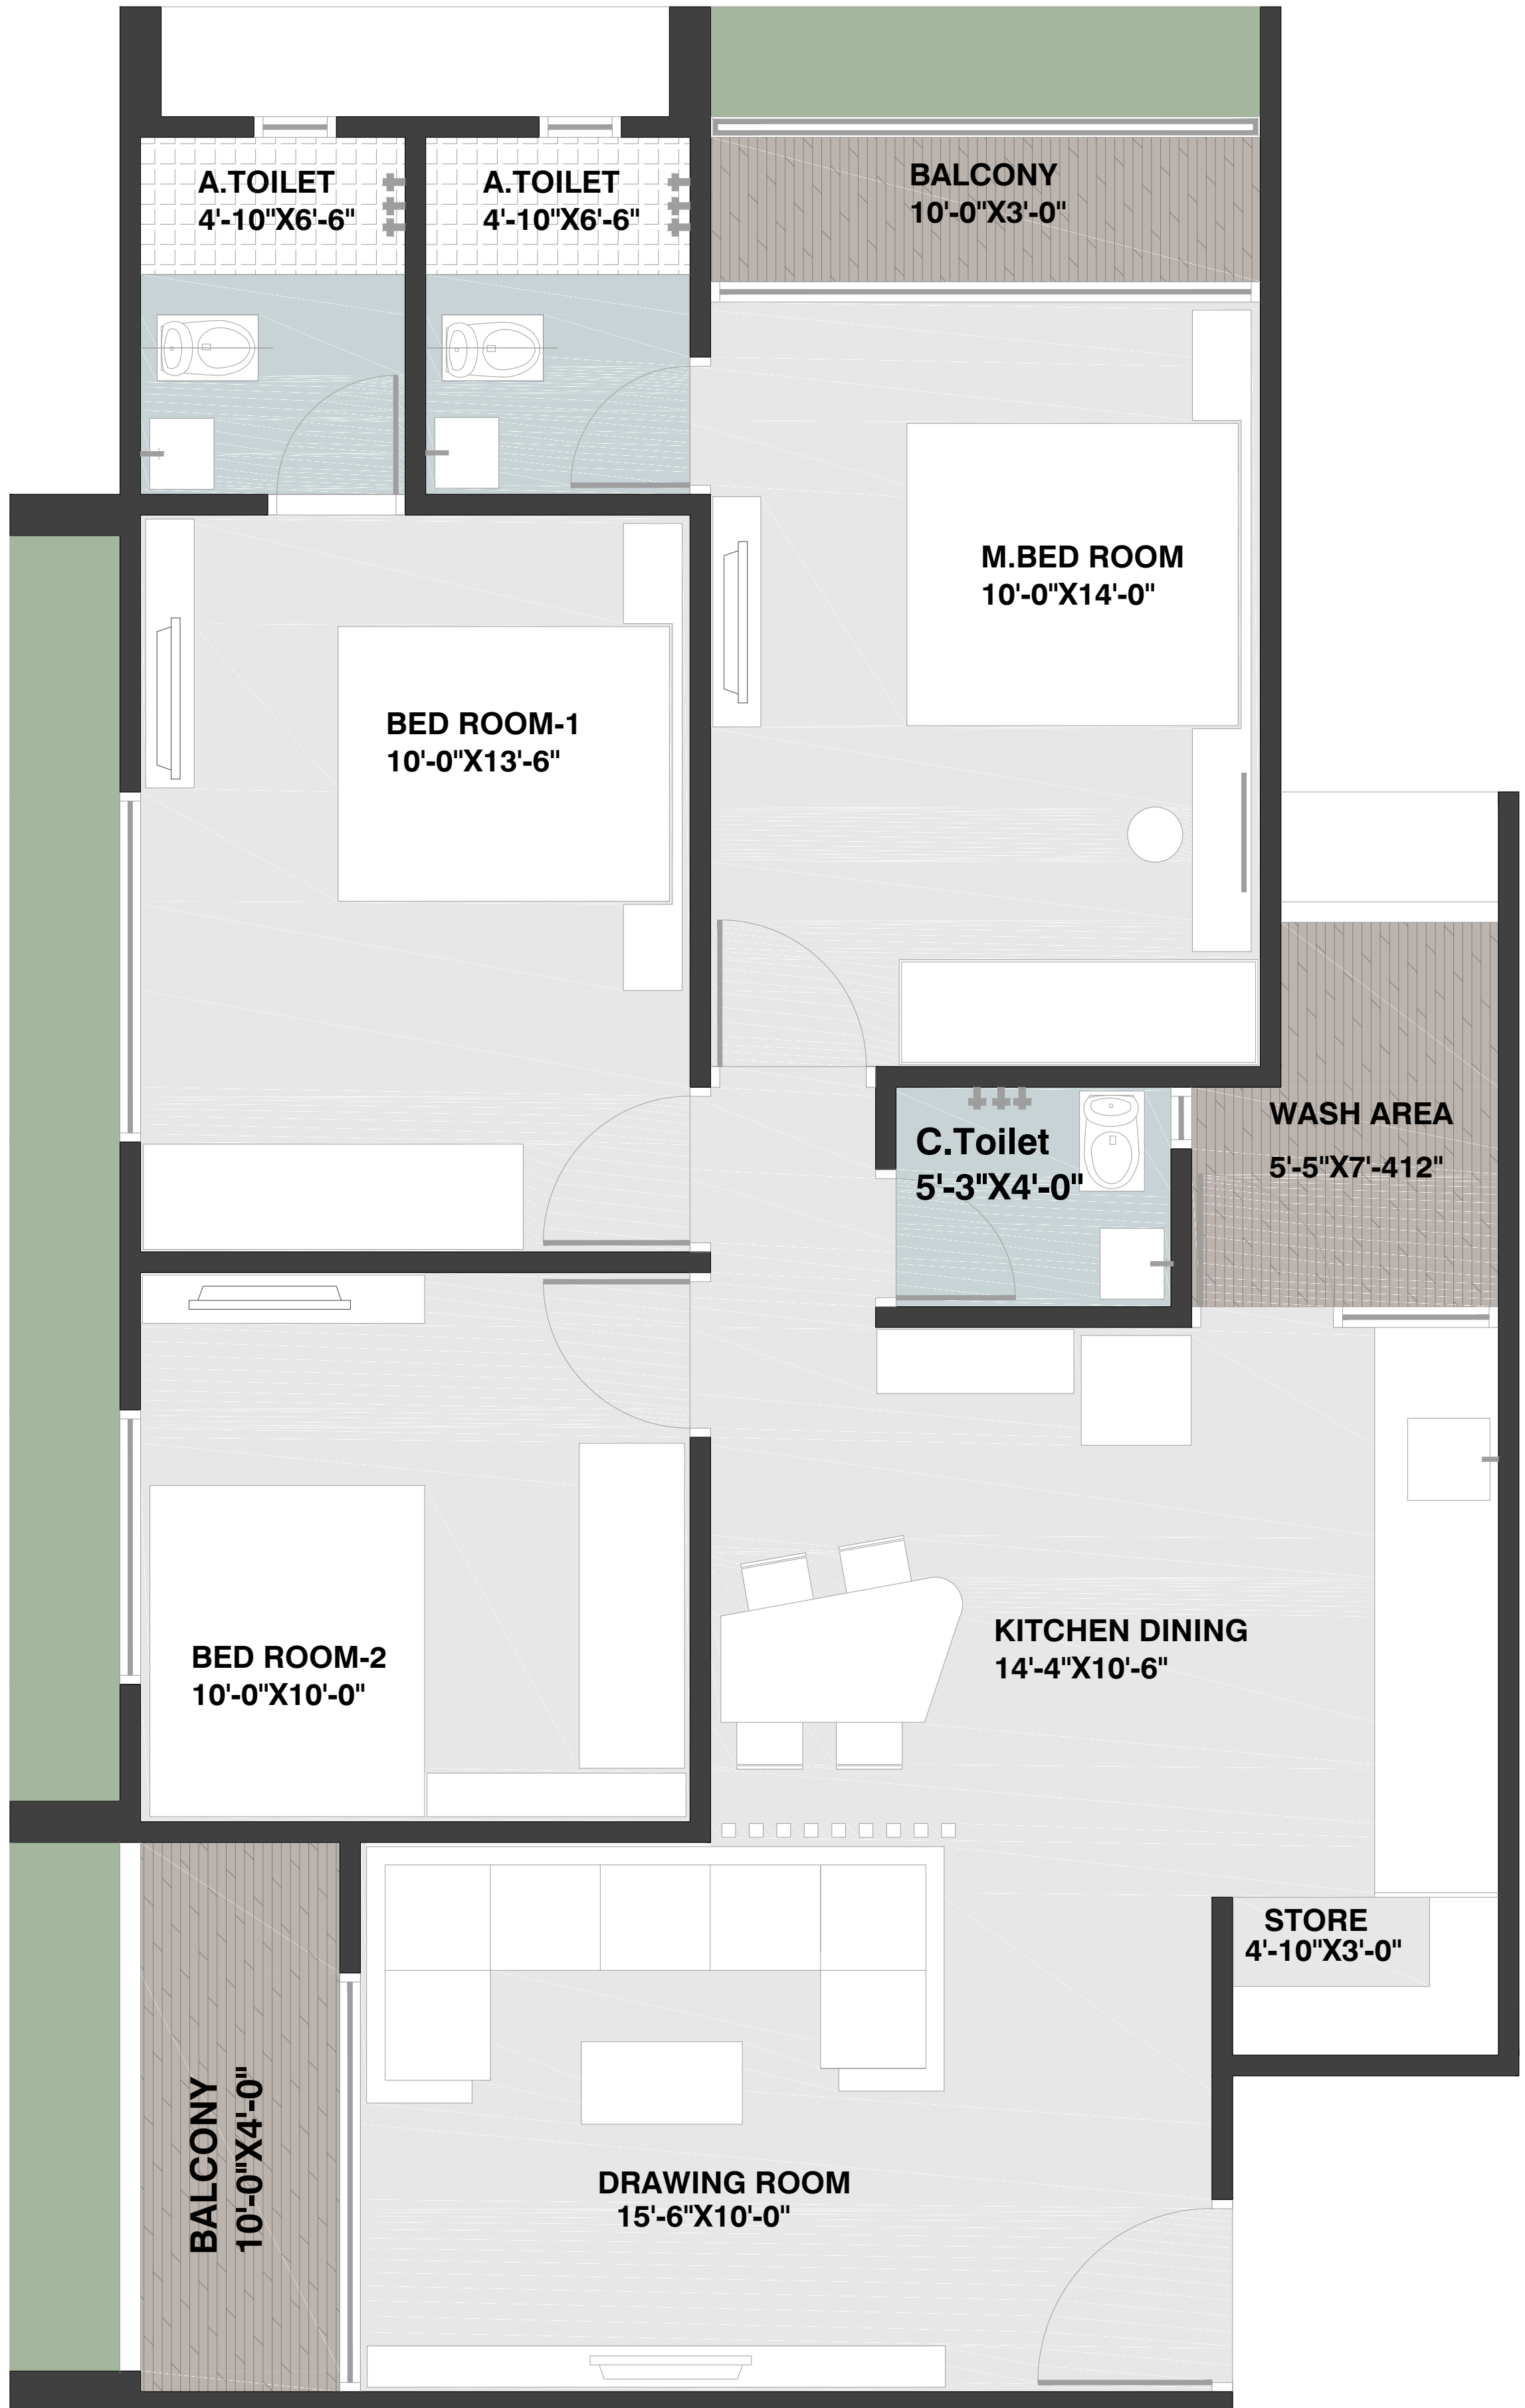

**ADDOWN REALTY**

— Connecting You To Your Perfect Property —

1ST AND 2ND FLOOR PLAN

45.00 MT WIDE T,P ROAD

14 TH FLOOR PLAN

UNIT PLAN  
BLOCK-A-B

UNIT PLAN  
BLOCK-C

UNIT PLAN  
BLOCK-D-E