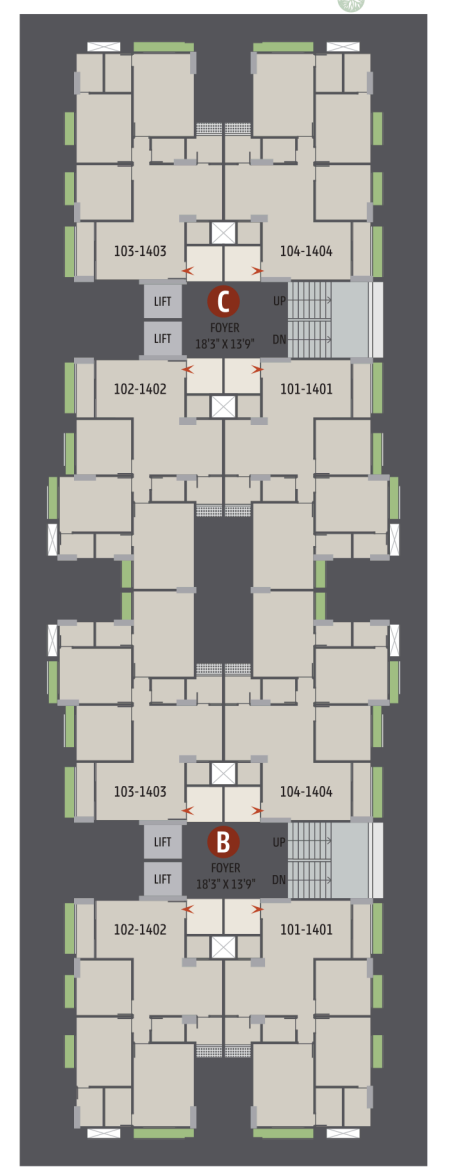

INDOOR GAMES

SOCIETY OFFICE

24 HRS WATER

GROUND FLOOR

TYPICAL FLOOR

3 BHK UNIT PLAN TYPE - 1

3 BHK UNIT PLAN TYPE - 2

UNIT PLAN TYPE - 3 & 4