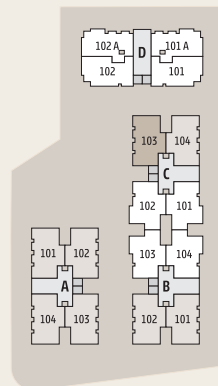

INDOOR GAMES

SOCIETY OFFICE

24 HRS WATER

GROUND FLOOR

TYPICAL FLOOR

3 BHK UNIT PLAN TYPE - 1

3 BHK UNIT PLAN TYPE - 2

UNIT PLAN TYPE - 3 & 4