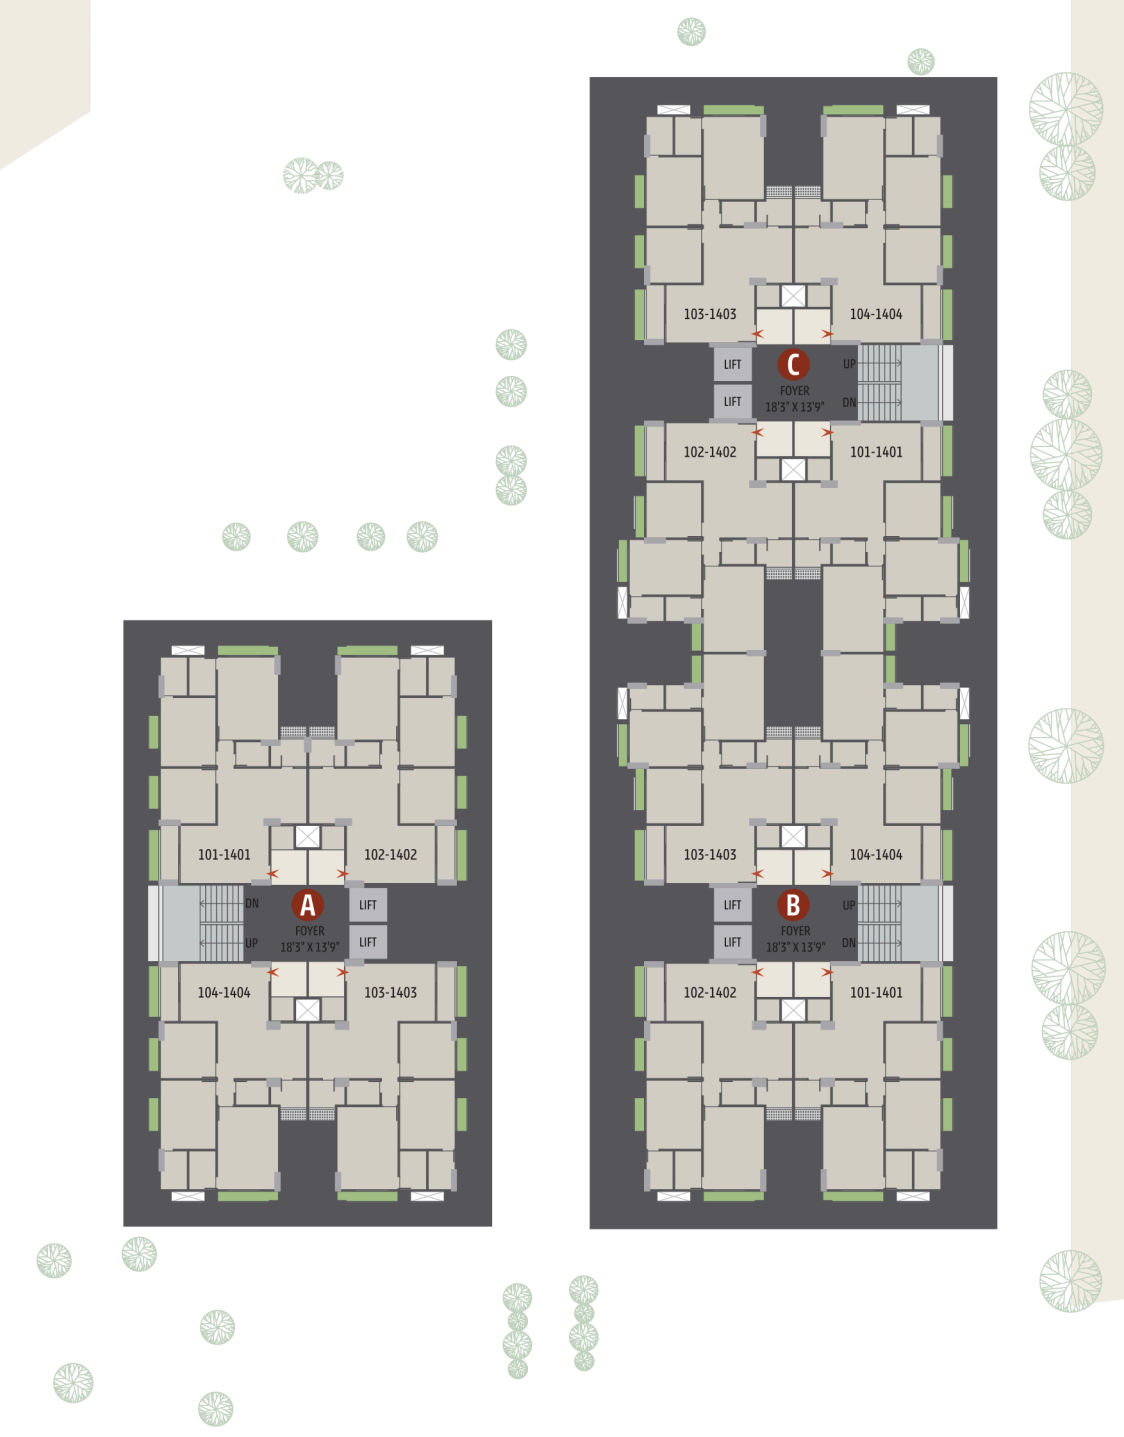

INDOOR GAMES

SOCIETY OFFICE

24 HRS WATER

GROUND FLOOR

TYPICAL FLOOR

3 BHK UNIT PLAN TYPE - 1

3 BHK UNIT PLAN TYPE - 2

UNIT PLAN TYPE - 3 & 4