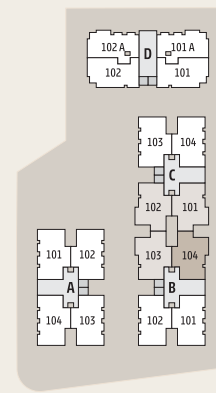

INDOOR GAMES

SOCIETY OFFICE

24 HRS WATER

GROUND FLOOR

TYPICAL FLOOR

3 BHK UNIT PLAN TYPE - 1

3 BHK UNIT PLAN TYPE - 2

UNIT PLAN TYPE - 3 & 4