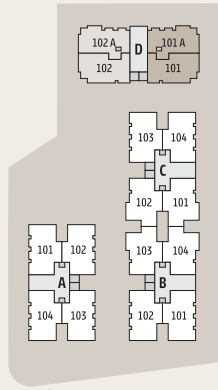

INDOOR GAMES

SOCIETY OFFICE

24 HRS WATER

GROUND FLOOR

TYPICAL FLOOR

3 BHK UNIT PLAN TYPE - 1

3 BHK UNIT PLAN TYPE - 2

UNIT PLAN TYPE - 3 & 4