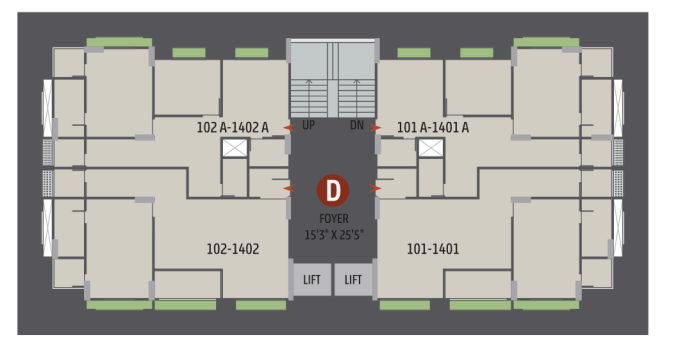

INDOOR GAMES

SOCIETY OFFICE

24 HRS WATER

GROUND FLOOR

TYPICAL FLOOR

3 BHK UNIT PLAN TYPE - 1

3 BHK UNIT PLAN TYPE - 2

UNIT PLAN TYPE - 3 & 4