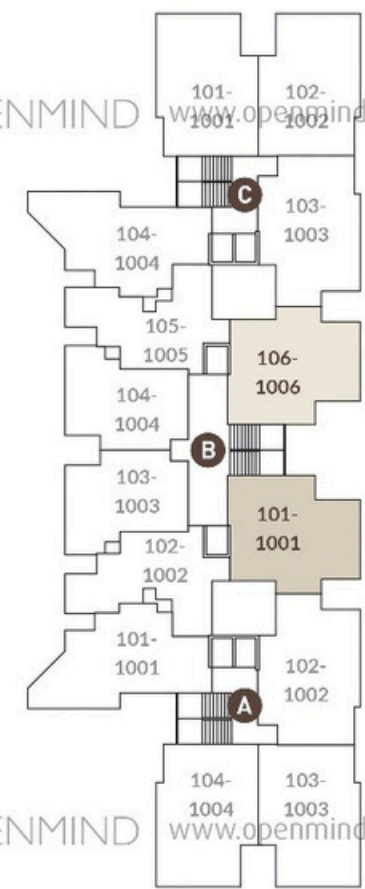

The story of your blissful life at Kalav 140 is just the beginning. Welcome home to where love lives, high above the ordinary.

2 BHK UNIT PLAN

BLOCK-B
103 TO 1003
104 TO 1004

2 BHK UNIT PLAN

BLOCK-B
102 TO 1002
105 TO 1005

3 BHK UNIT PLAN

BLOCK-A
102 TO 1002

BLOCK-C
103 TO 1003

3 BHK UNIT PLAN

BLOCK-A
103 TO 1003
104 TO 1004

BLOCK-C
101 TO 1001
102 TO 1002

3 BHK UNIT PLAN

BLOCK-A
101 TO 1001

BLOCK-C
104 TO 1004

3 BHK UNIT PLAN

BLOCK-B
101 TO 1001
106 TO 1006

WHERE NIGHTS FEATURE COSY,
COMFORTABLE GATHERINGS
OF FRIENDS AND FAMILIES!

Under the twinkling constellations, Kalav 140 becomes an intimate oasis. Here, nights are woven with laughter and the clinking of glasses, as friends and families gather in comfort. Feel the night breeze, hear the murmur of conversation, cherish moments in a setting designed for memories. This isn't just a place to live; it's where life's stories are shared and treasured. Welcome to your sanctuary under the stars.