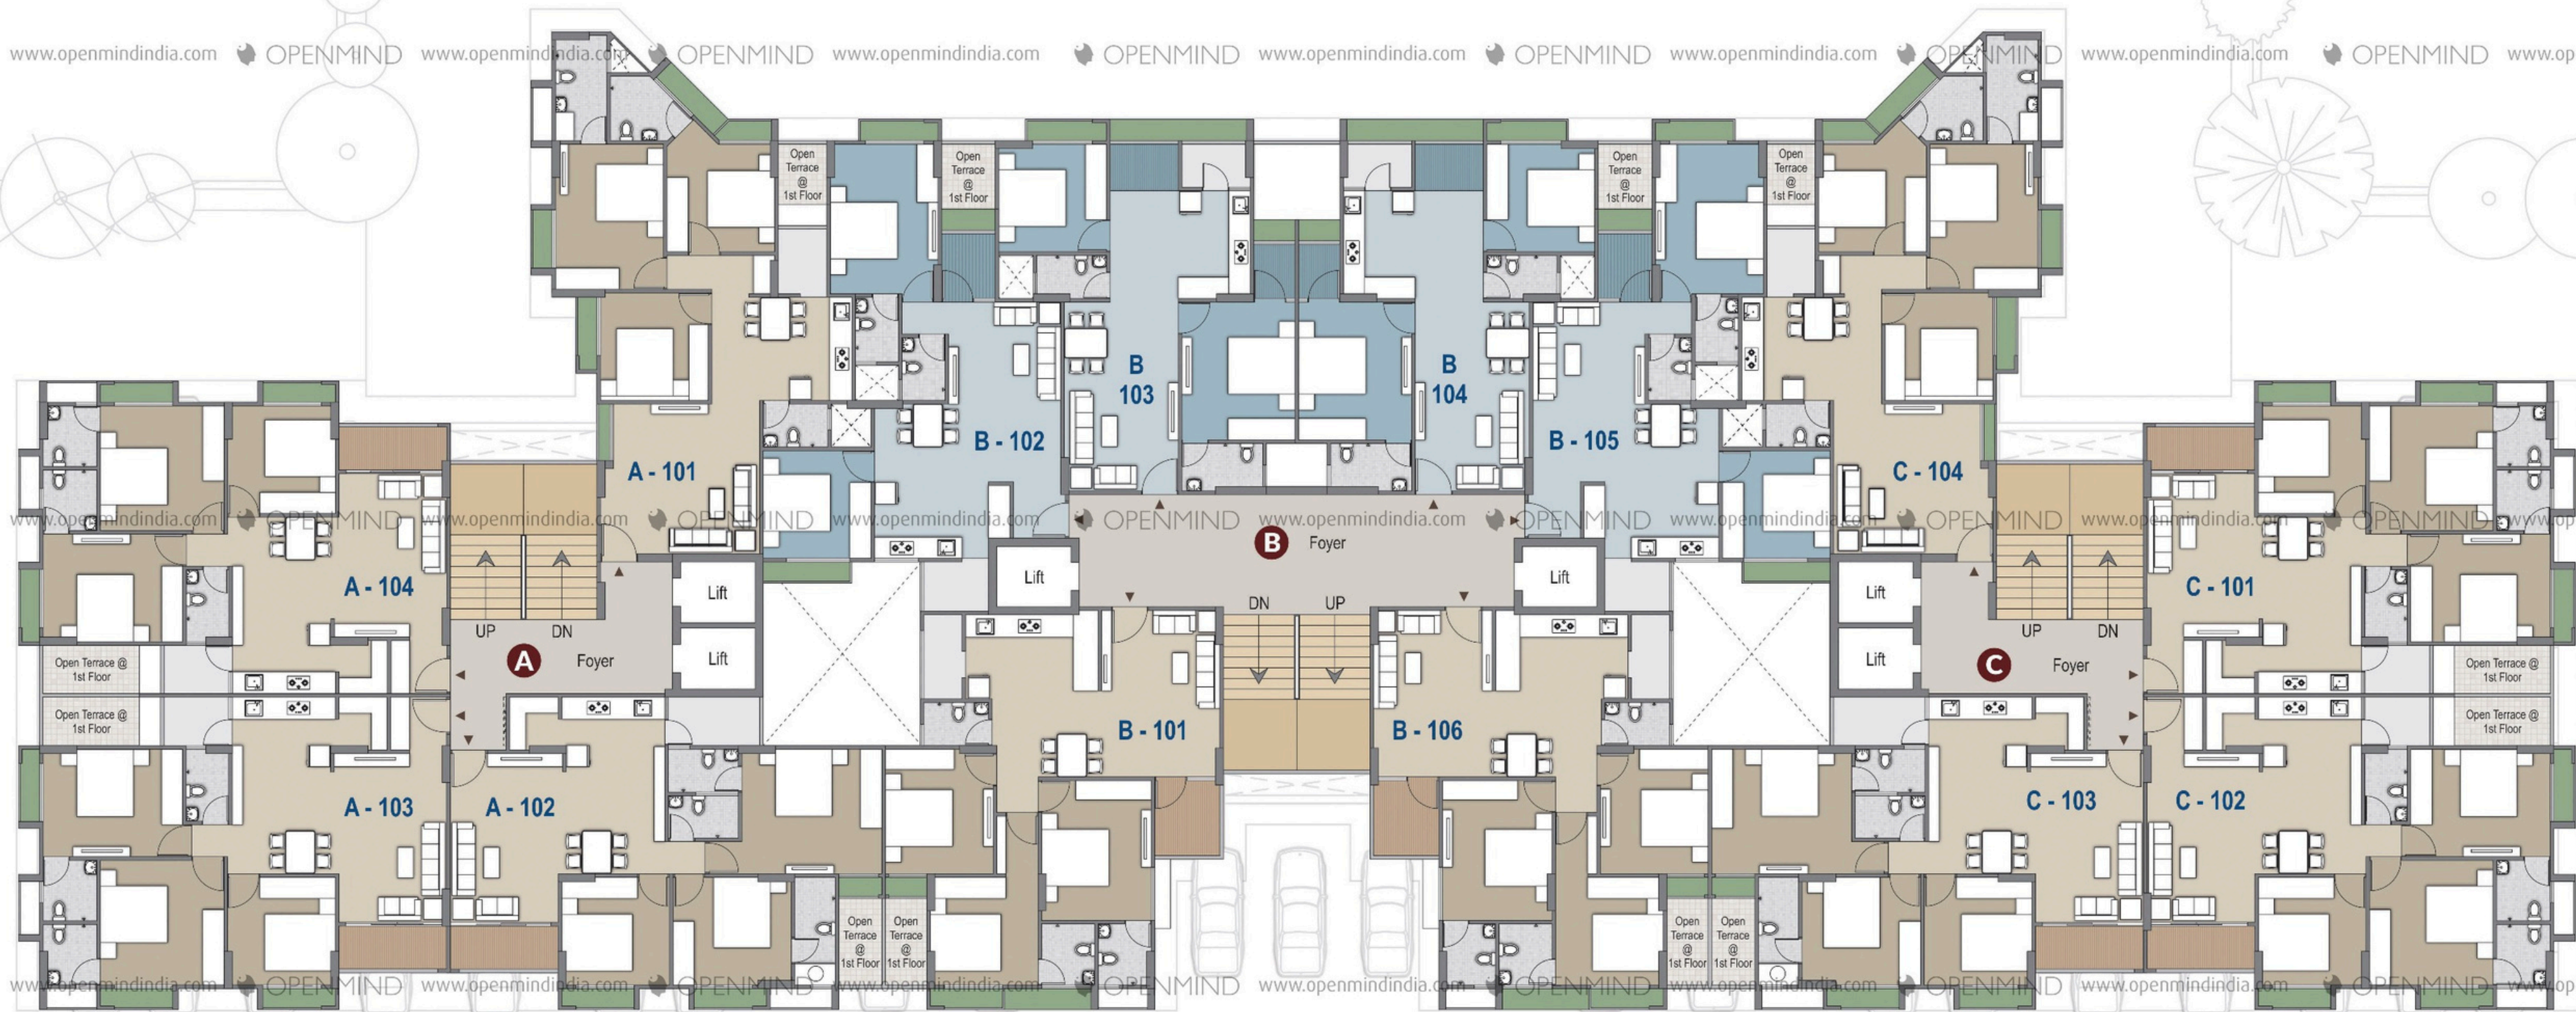

LEGEND	01 SECURITY CABIN	04 ELDER SEATING	07 PARTY KITCHEN
	02 CHILDREN DROP-OFF ZONE	05 GARDEN	08 SOCIETY OFFICE
	03 CHILDREN PARK	06 STAGE	09 COMMON TOILET

GROUND FLOOR PLAN

Terrace Only
at First Floor

TERRACE FLOOR PLAN

LEGEND

- 01 GAZEBO
- 02 TERRACE GARDEN & SEATING
- 03 PARTY LAWN
- 04 COMMUNITY LOUNGE
- 05 YOGA DECK
- 06 BOX CRICKET
- 07 DECK
- 08 MULTI-PURPOSE COURT
- 09 OPEN PLAY AREA
- 10 GYMNASIUM
- 11 INDOOR GAMES
(TABLE TENNIS, CARROM, CHESS)
- 12 SEMI-OPEN VERANDAH
- 13 PARTY KITCHEN
- 14 BANQUET/ SMALL PARTY HALL