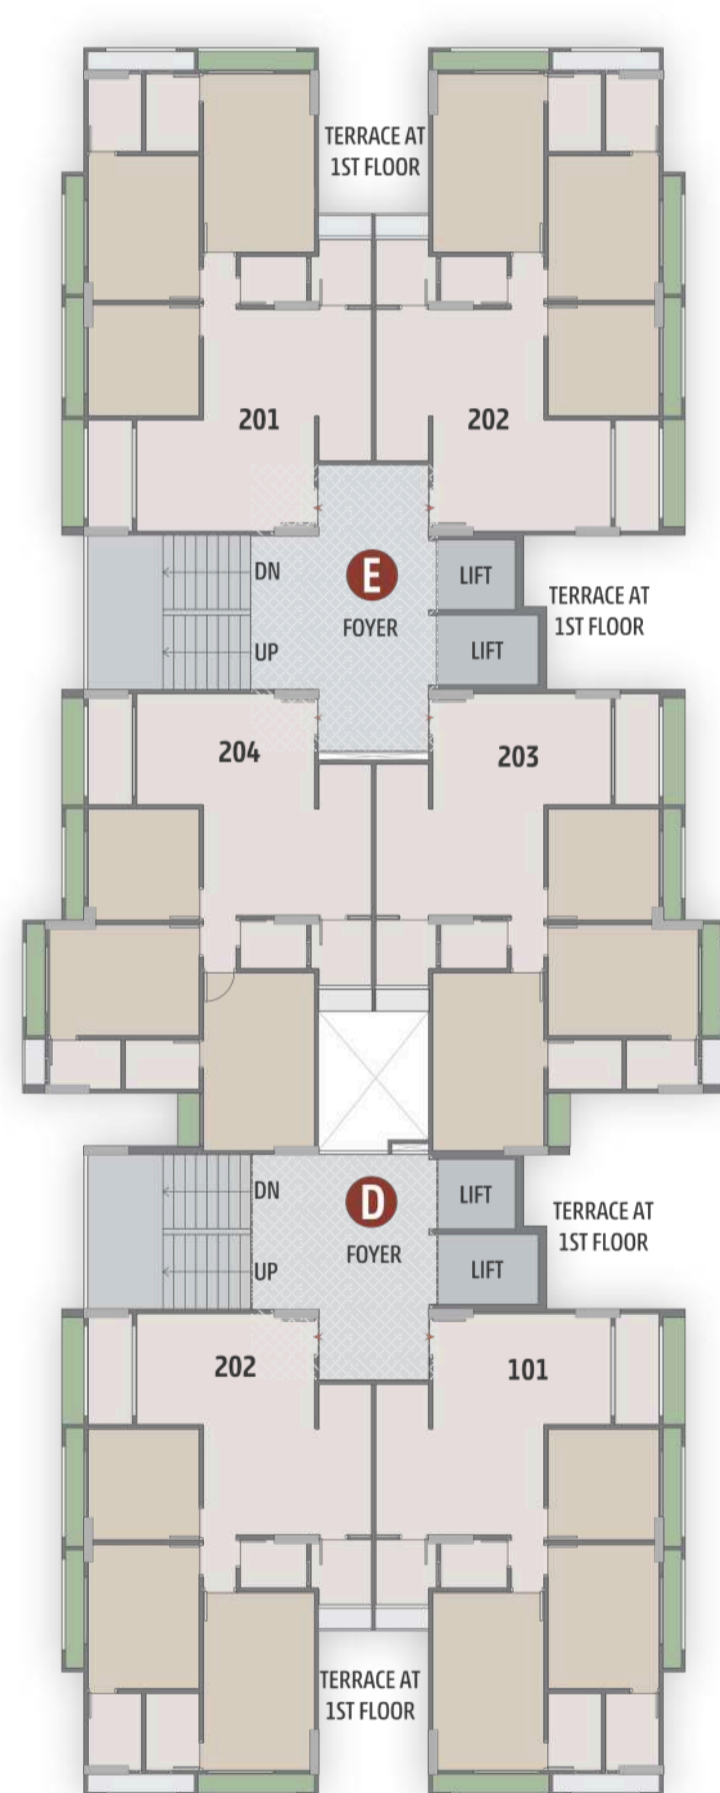

CCTV CAMERA

WELL DESIGNED ENTRANCE FOYER

BASEMENT PARKING

SECURITY 24X7

SOCIETY OFFICE

POWER BACKUP FOR COMMON AREA

AUTOMATIC LIFT

TODDLER'S ZONE

THE CRAFTED TOMORROW

GROUND FLOOR

TYPICAL FLOOR

TYPE A

TYPE B

TYPE C

TYPE D