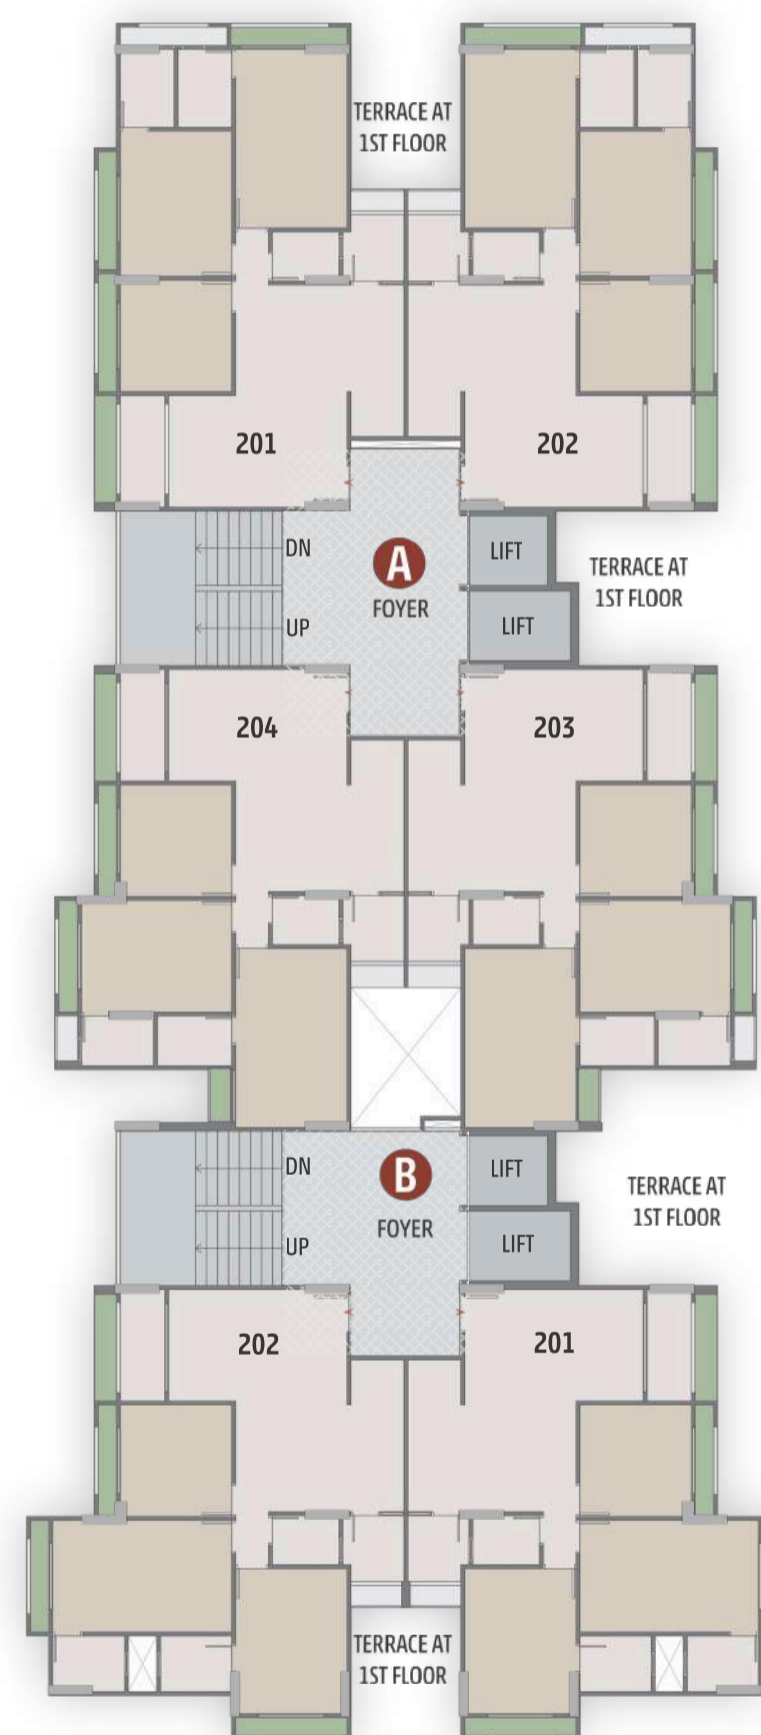

CCTV CAMERA

WELL DESIGNED ENTRANCE FOYER

BASEMENT PARKING

SECURITY 24X7

SOCIETY OFFICE

POWER BACKUP FOR COMMON AREA

AUTOMATIC LIFT

TODDLER'S ZONE

THE CRAFTED TOMORROW

GROUND FLOOR

TYPICAL FLOOR

TYPE A

TYPE B

TYPE C

TYPE D