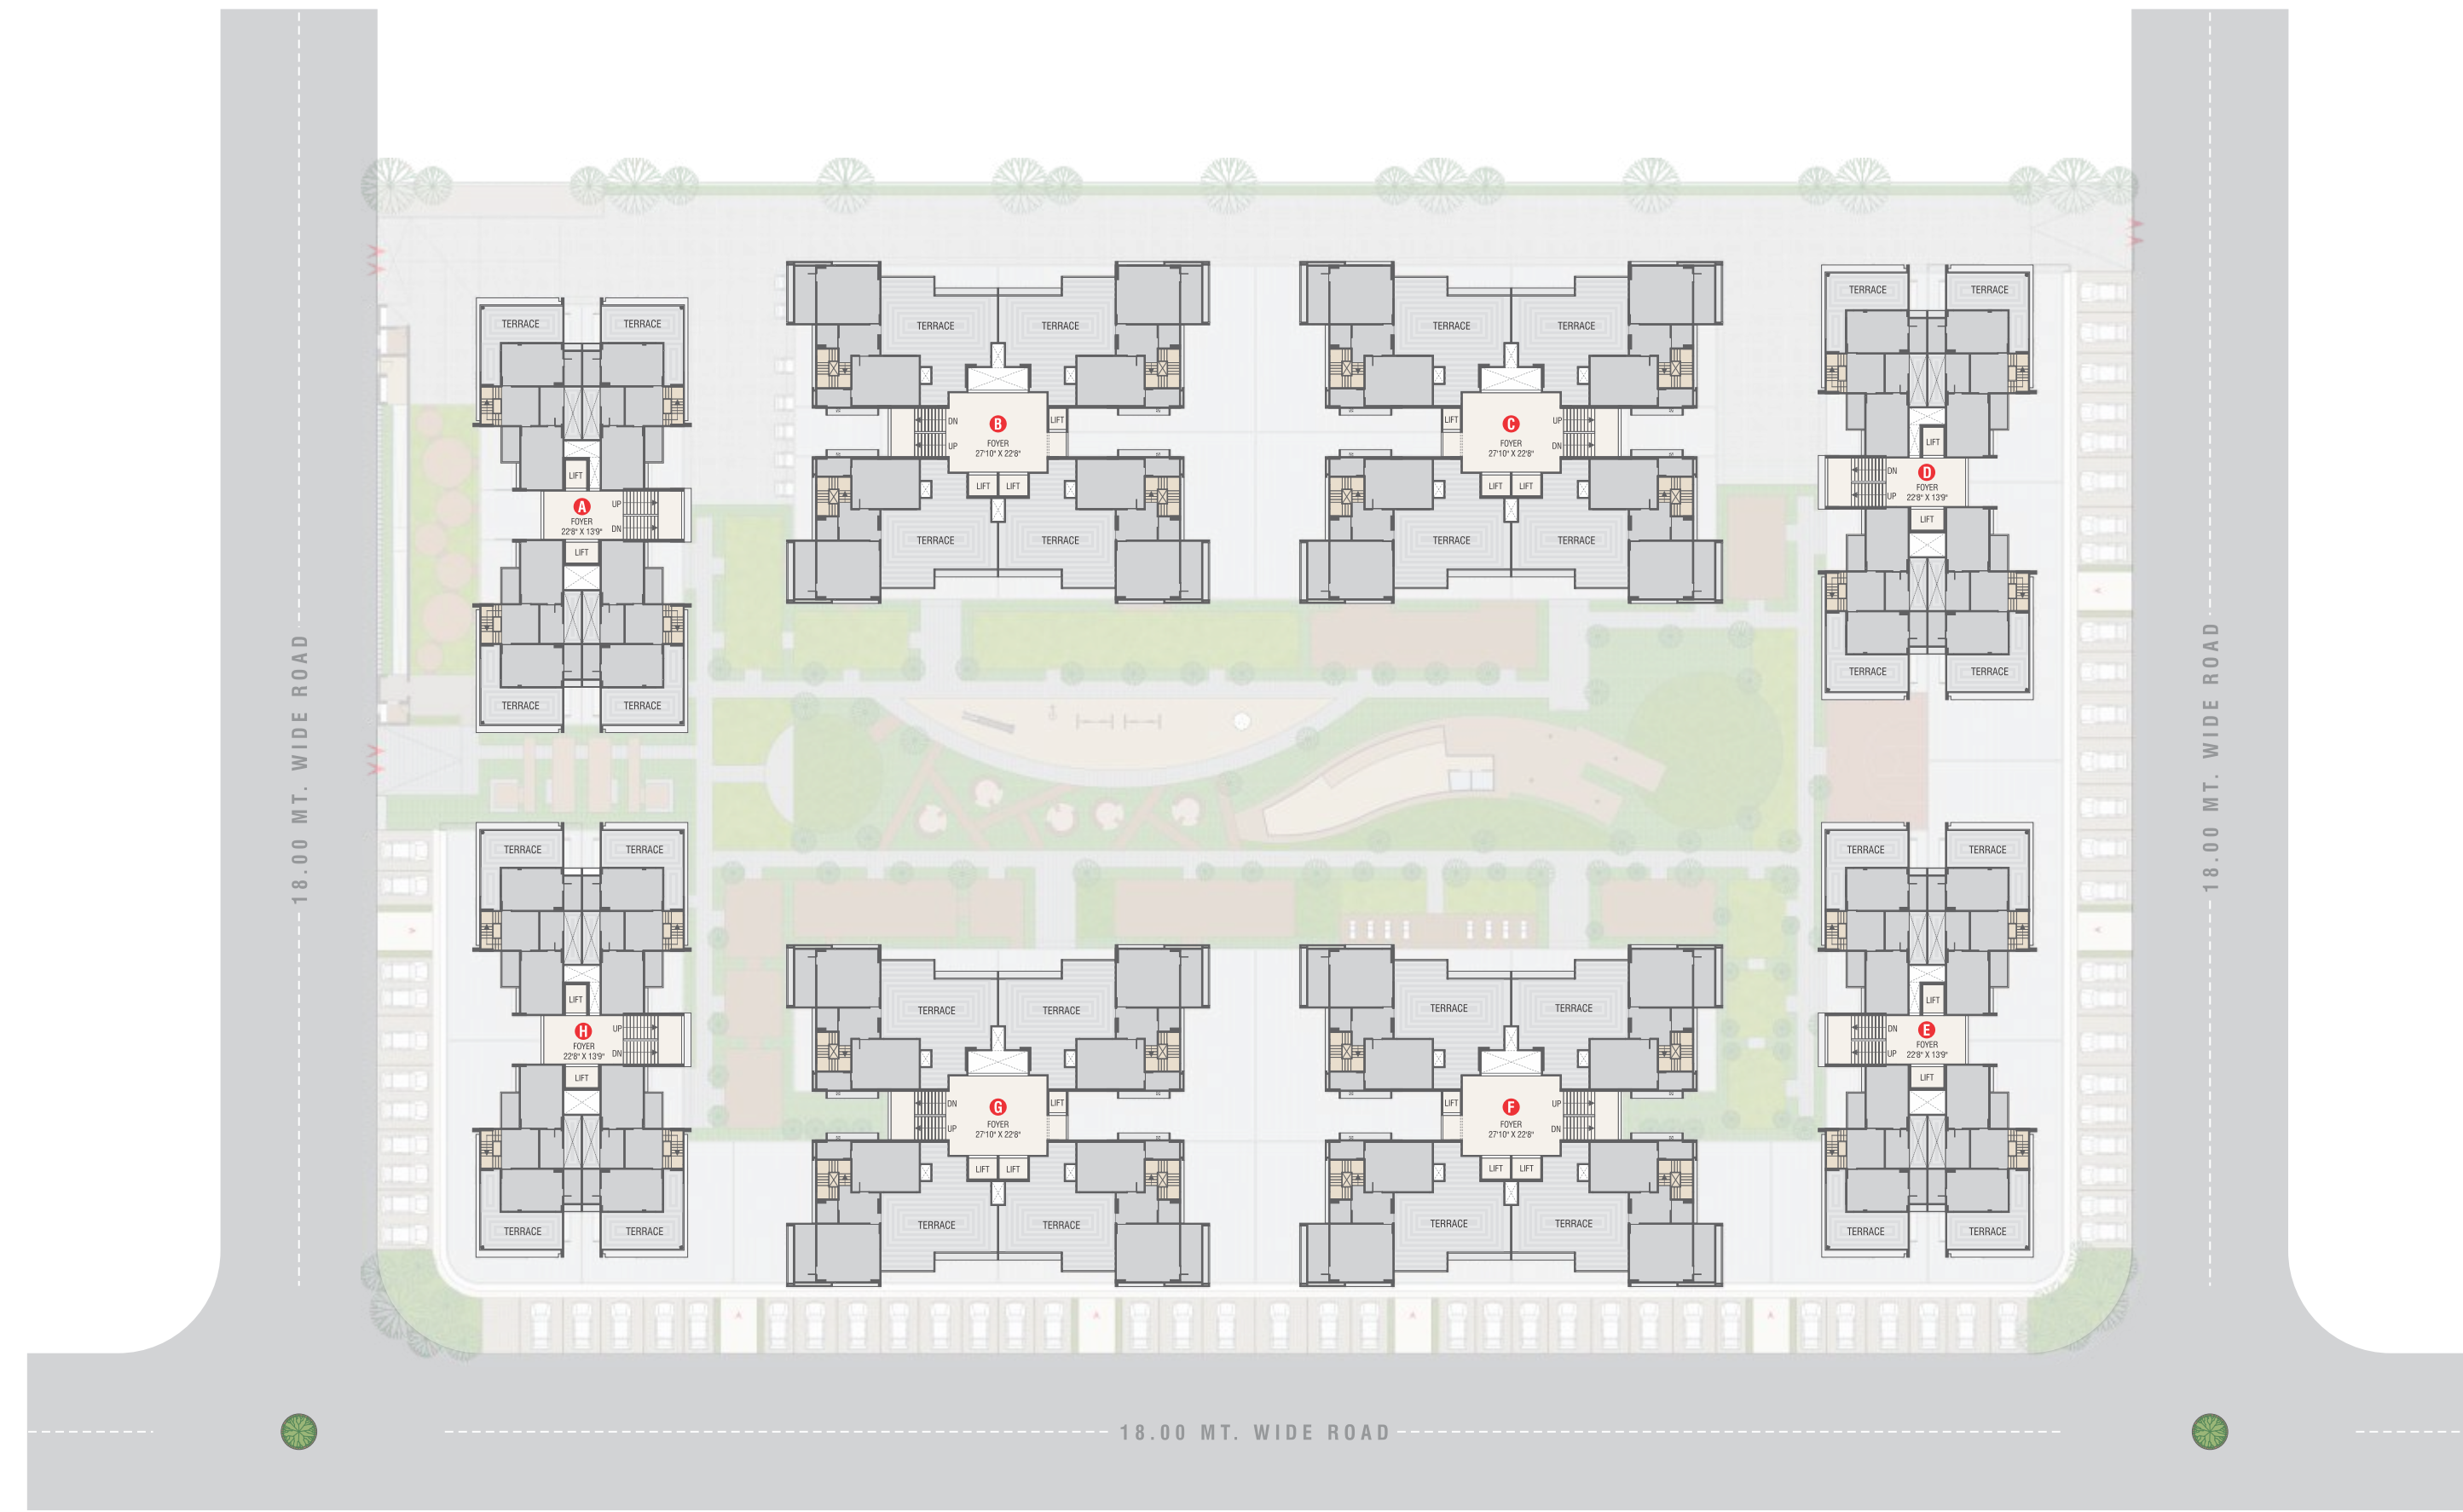

choose the best, make every moment extraordinary. choose
vibrancy and live a life full of colours.

N  ground floor

LEGENDS	
01	TODDLERS PLAY AREA
02	COURT
03	POOL
04	DECK
05	M.CHA.ROOM
06	F.CHA.ROOM
07	GYM
08	GYM COURT
09	MUSIC ROOM
10	PILATES/ZUMBA/AEROBICS & YOGA
11	OPEN WORK SPACE
12	LIBRARY
13	WORK FROM HOME
14	WAITING AREA
15	SENIOR CITIZEN SIT-OUT/SWING PLAZA
16	CANVAS CAFÉ
17	ENTRANCE
18	SWING PLAZA
19	ART & CRAFT CORNER
20	INDOOR GAME ZONE
21	THEATRE
22	MULTI-PURPOSE HALL
23	KITCHEN
24	SALON
25	SWING PLAZA
26	CLUB HOUSE
27	LAWN AREA
28	SERVICE AREA (WORK SPACE)
29	MULTIPURPOSE PLAY COURT
30	VIRTUAL GAMING ZONE

1st floor

2nd to 12th floor

13th floor

14th floor

3bhk unit plan

4bhk unit plan

13th floor plan (4bhk pent house-lower level)

14th floor plan (4bhk pent house-upper level)

13th floor plan (5bhk pent house-lower level)

14th floor plan (5bhk pent house-upper level)

amenities

club house

indoor game zone

swimming pool

gymnasium

outdoor play area

toddler's play area

play court

theatre

kid's play area

café

multi-purpose hall

salon

sauna