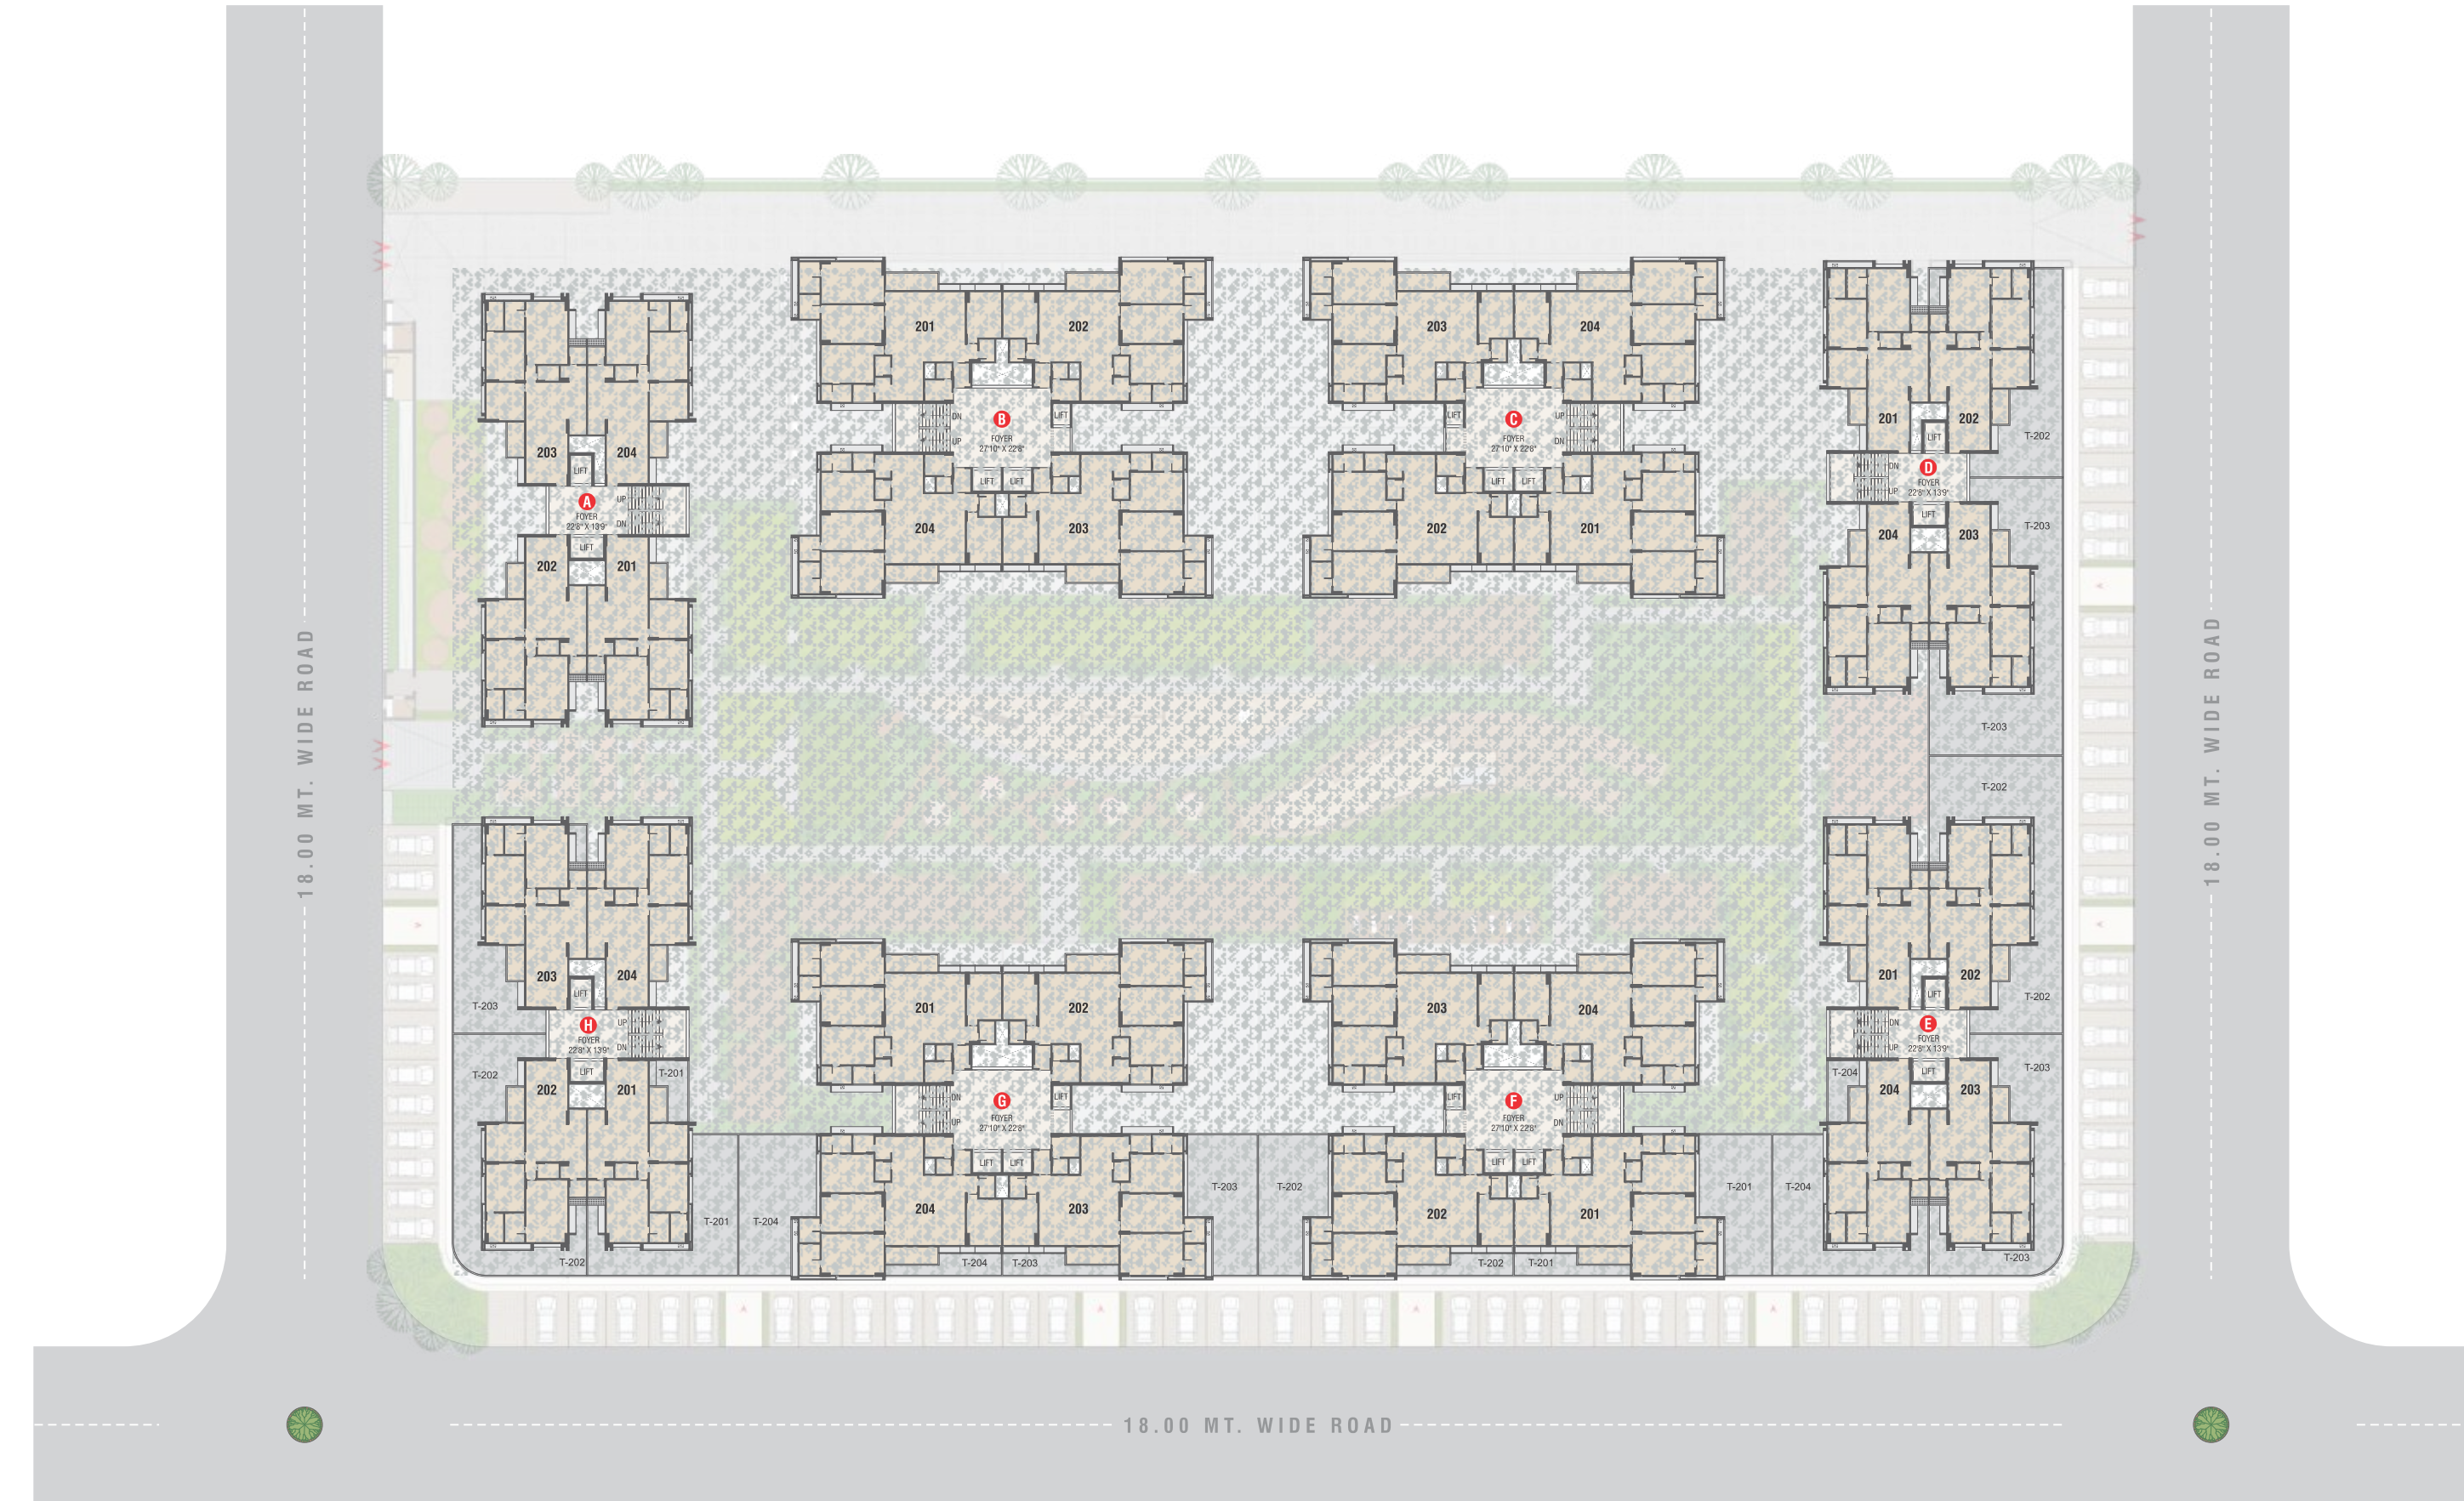

2nd to 12th floor