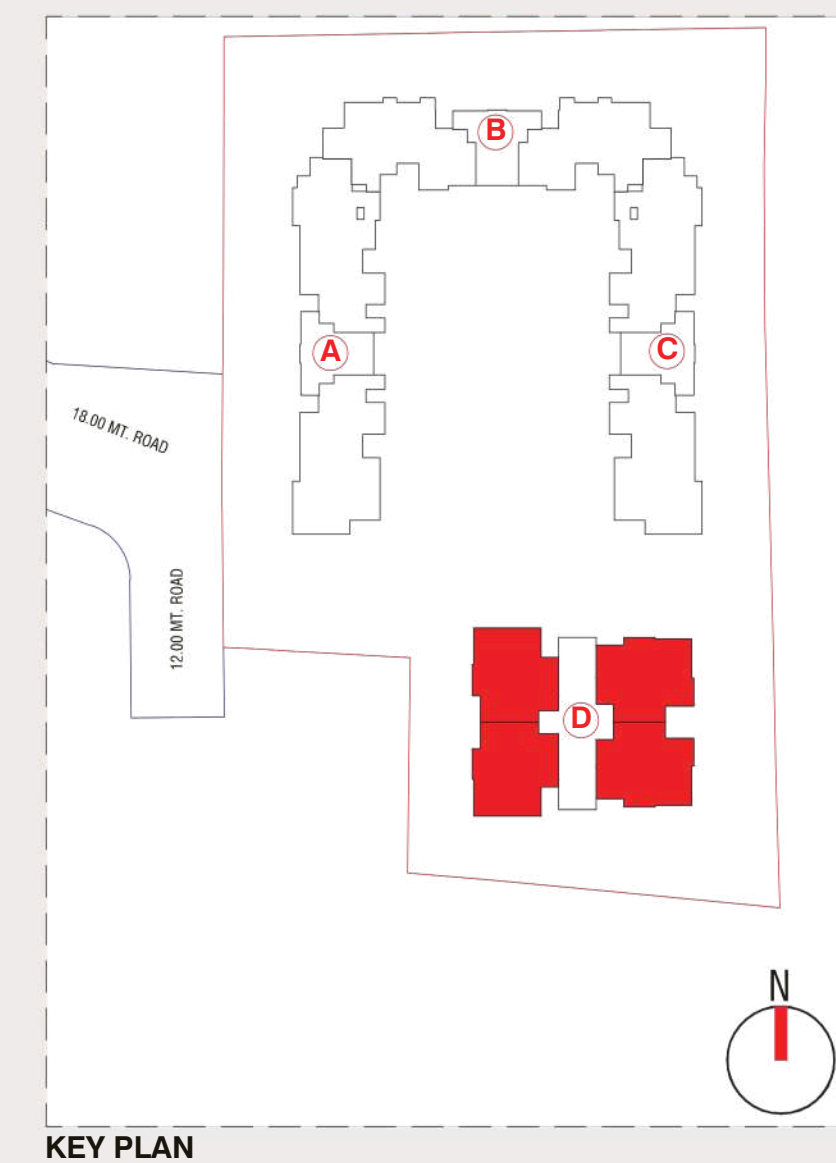

ADDOWN REALTY

— Connecting You To Your Perfect Property —

AMENITIES LEGEND		
NO.	LOCATION	SIZE
1.	LOUNGE	18'0"X26'0"
2.	ADMIN OFFICE	9'4 1/2"X10'0"
3.	CONFERENCE ROOM	13'0"X20'7 1/2"
4.	MEETING ROOM-1	9'10 1/2"X10'0"
4A.	MEETING ROOM-2	11'4 1/2"X11'10"
5.	BUSINESS CENTER	10'0"X8'3"
6.	LIBRARY	10'0"X14'0"
7.	PANTRY	6'7 1/2"X10'0"
8.	BANQUET HALL	61'9"X38'4 1/2"
8A.	KITCHEN	24'3"X25'9"
8B.	WASHYARD	8'10 1/2"X9'3"
9.	COMMON LIBRARY	37'9"X14'4 1/2"
10.	TEENAGE GAMES	26'4 1/2"X23'0"
11.	KIDS GAMES	17'0"X22'4 1/2"
12.	HOME THEATRE	21'4 1/2"X27'6"
13.	INDOOR GAMES	39'1 1/2"X38'4 1/2"
14.	SWIMMING POOL	49'3"X15'0"
15.	HIS TOILET & CHANGING ROOM	15'7 1/2"X8'0"
16.	HER TOILET & CHANGING ROOM	11'0"X8'3"
17.	AEROBICS HALL	18'4 1/2"X28'7 1/2"
18.	FITNESS CENTER	31'4 1/2"X38'4 1/2"
19.	MULTI PURPOSE COURT	36'4 1/2"X51'7 1/2"
20.	BOX CRICKET	36'3"X12'10 1/2"
21.	HIS/HER TOILET & CHANGING ROOM	16'0"X15'0"
22.	LAUNDRY ROOM	20'1 1/2"X17'9"
23.	DRIVERS LOUNGE	31'11"X17'0"
24.	DRIVERS TOILET	15'0"X17'0"
25.	LADIES SERVANT TOILET	13'3"X7'3"
26.	CAR WASH	17'10 1/2"X19'10 1/2"
27.	JOGGING TRACK	5'0" WIDE

19TH FLOOR LOWER DUPLEX PLAN
BLOCK A - UNIT 1902

CONCEPTUAL PLAN FOR STUDY ONLY
NOT FOR CIRCULATION

KEY PLAN

VERITAS, OPP. HIGH COURT
AT- S.G.ROAD, AHMEDABAD.

20TH FLOOR UPPER DUPLEX PLAN
BLOCK A - UNIT 1902

CONCEPTUAL PLAN FOR STUDY ONLY
NOT FOR CIRCULATION

KEY PLAN

VERITAS, OPP. HIGH COURT
AT- S.G.ROAD, AHMEDABAD.

19TH FLOOR LOWER DUPLEX PLAN
BLOCK B - UNIT 1901

CONCEPTUAL PLAN FOR STUDY ONLY
NOT FOR CIRCULATION

VERITAS, OPP. HIGH COURT
AT- S.G.ROAD, AHMEDABAD.

20TH FLOOR UPPER DUPLEX PLAN
BLOCK B - UNIT 1901

CONCEPTUAL PLAN FOR STUDY ONLY
NOT FOR CIRCULATION

VERITAS, OPP. HIGH COURT
AT- S.G.ROAD, AHMEDABAD.

3BHK 20TH FLOOR PLAN (PENTHOUSE) BLOCK D