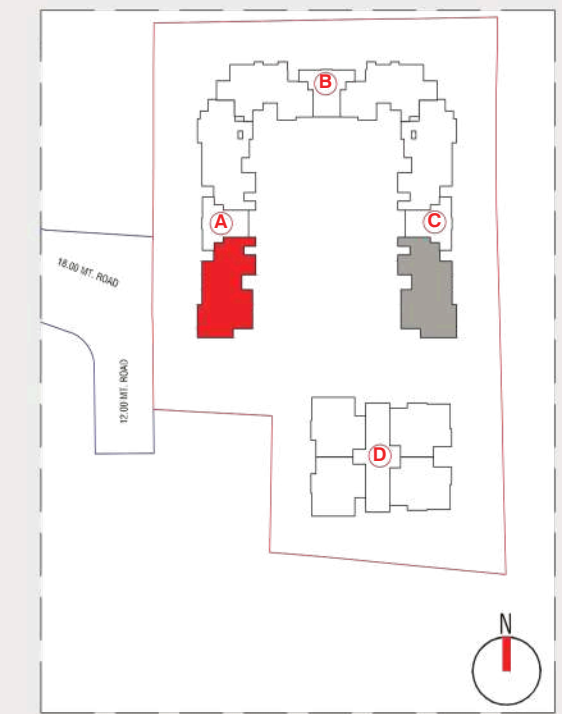

ADDOWN REALTY

— Connecting You To Your Perfect Property —

AMENITIES LEGEND		
NO.	LOCATION	SIZE
1.	LOUNGE	18'0"X26'0"
2.	ADMIN OFFICE	9'4 1/2"X10'0"
3.	CONFERENCE ROOM	13'0"X20'7 1/2"
4.	MEETING ROOM-1	9'10 1/2"X10'0"
4A.	MEETING ROOM-2	11'4 1/2"X11'10"
5.	BUSINESS CENTER	10'0"X8'3"
6.	LIBRARY	10'0"X14'0"
7.	PANTRY	6'7 1/2"X10'0"
8.	BANQUET HALL	61'9"X38'4 1/2"
8A.	KITCHEN	24'3"X25'9"
8B.	WASHYARD	8'10 1/2"X9'3"
9.	COMMON LIBRARY	37'9"X14'4 1/2"
10.	TEENAGE GAMES	26'4 1/2"X23'0"
11.	KIDS GAMES	17'0"X22'4 1/2"
12.	HOME THEATRE	21'4 1/2"X27'6"
13.	INDOOR GAMES	39'1 1/2"X38'4 1/2"
14.	SWIMMING POOL	49'3"X15'0"
15.	HIS TOILET & CHANGING ROOM	15'7 1/2"X8'0"
16.	HER TOILET & CHANGING ROOM	11'0"X8'3"
17.	AEROBICS HALL	18'4 1/2"X28'7 1/2"
18.	FITNESS CENTER	31'4 1/2"X38'4 1/2"
19.	MULTI PURPOSE COURT	36'4 1/2"X51'7 1/2"
20.	BOX CRICKET	36'3"X12'10 1/2"
21.	HIS/HER TOILET & CHANGING ROOM	16'0"X15'0"
22.	LAUNDRY ROOM	20'1 1/2"X17'9"
23.	DRIVERS LOUNGE	31'11"X17'0"
24.	DRIVERS TOILET	15'0"X17'0"
25.	LADIES SERVANT TOILET	13'3"X7'3"
26.	CAR WASH	17'10 1/2"X19'10 1/2"
27.	JOGGING TRACK	5'0" WIDE

CONCEPTUAL PLAN FOR STUDY ONLY
NOT FOR CIRCULATION

18.00 MT. ROAD

VERITAS, OPP. HIGH COURT
AT- S.G.ROAD, AHMEDABAD.

20TH FLOOR PLAN

CONCEPTUAL PLAN FOR STUDY ONLY
NOT FOR CIRCULATION

KEY PLAN

VERITAS, OPP. HIGH COURT
AT- S.G.ROAD, AHMEDABAD.

4BHK UNIT PLAN BLOCK A-UNIT 101 TO 1801

CONCEPTUAL PLAN FOR STUDY ONLY
NOT FOR CIRCULATION

KEY PLAN

VERITAS, OPP. HIGH COURT
AT- S.G.ROAD, AHMEDABAD.

4BHK UNIT PLAN BLOCK A-UNIT 102 TO 1802

CONCEPTUAL PLAN FOR STUDY ONLY
NOT FOR CIRCULATION

KEY PLAN

VERITAS, OPP. HIGH COURT
AT- S.G.ROAD, AHMEDABAD.

4BHK UNIT PLAN BLOCK B-UNIT 101 TO 1801

CONCEPTUAL PLAN FOR STUDY ONLY
NOT FOR CIRCULATION

KEY PLAN

VERITAS, OPP. HIGH COURT
AT- S.G.ROAD, AHMEDABAD.