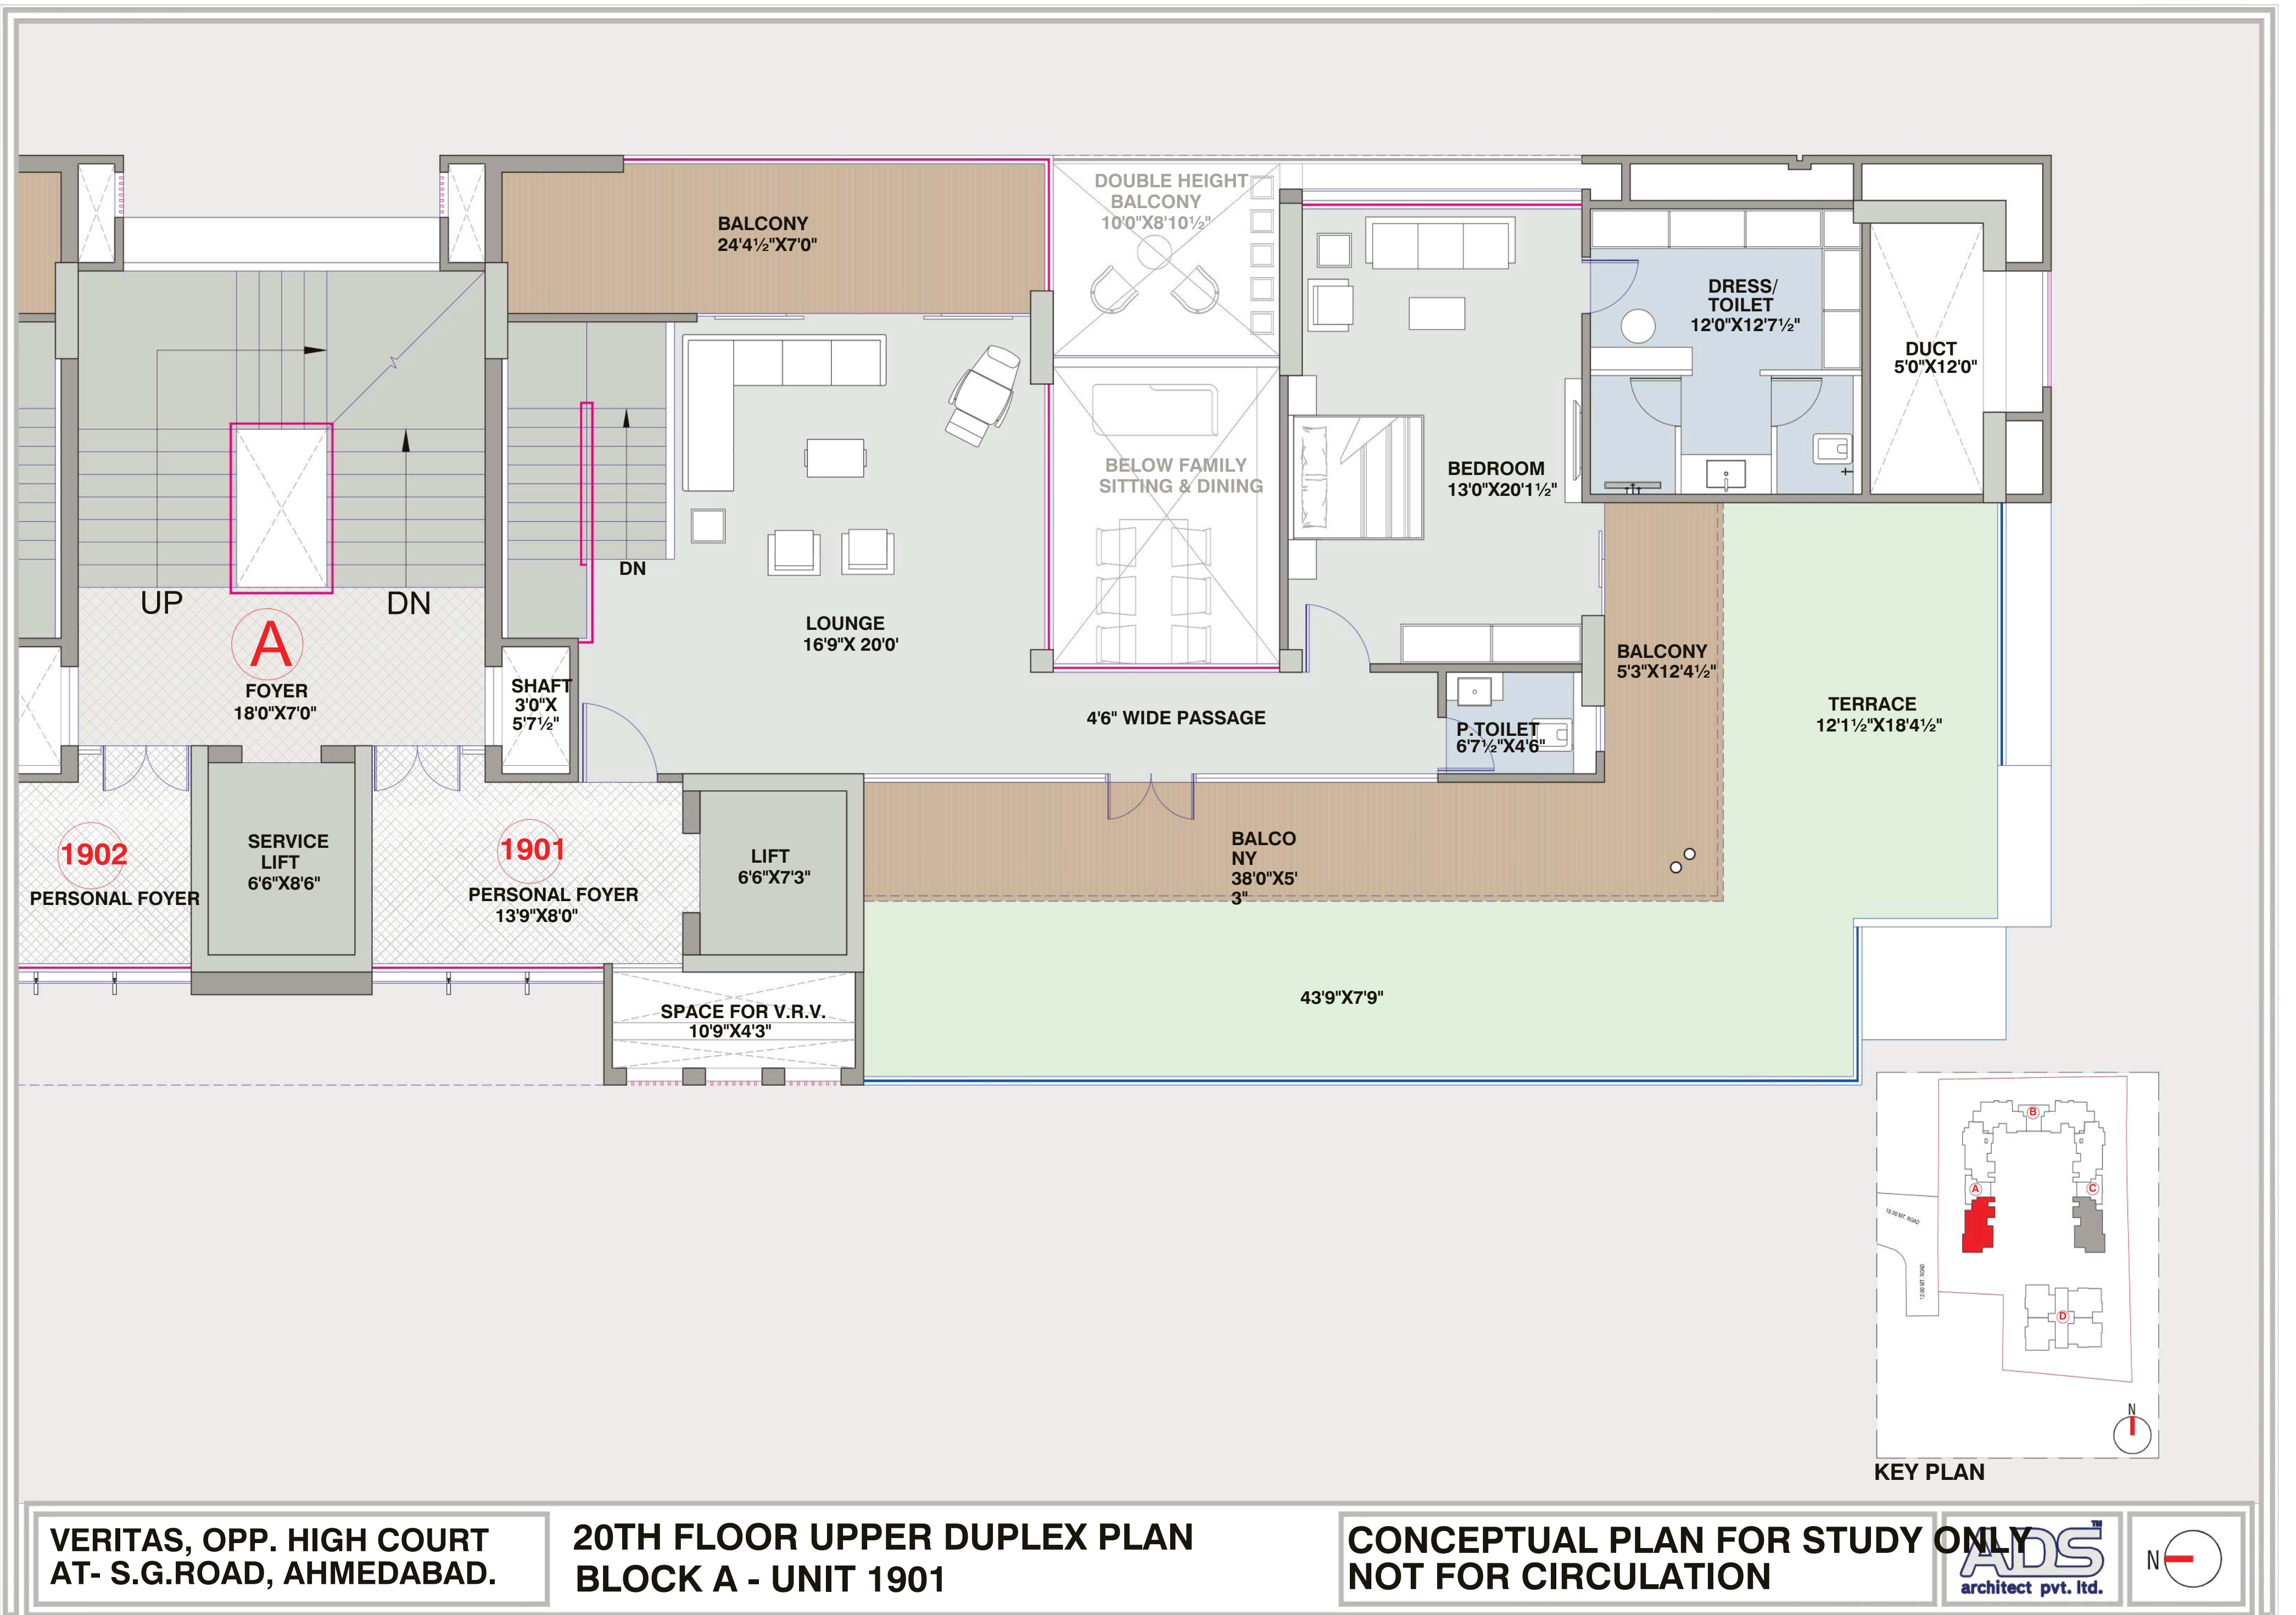

ADDOWN REALTY

— Connecting You To Your Perfect Property —

AMENITIES LEGEND		
NO.	LOCATION	SIZE
1.	LOUNGE	18'0"X26'0"
2.	ADMIN OFFICE	9'4 1/2"X10'0"
3.	CONFERENCE ROOM	13'0"X20'7 1/2"
4.	MEETING ROOM-1	9'10 1/2"X10'0"
4A.	MEETING ROOM-2	11'4 1/2"X11'10"
5.	BUSINESS CENTER	10'0"X8'3"
6.	LIBRARY	10'0"X14'0"
7.	PANTRY	6'7 1/2"X10'0"
8.	BANQUET HALL	61'9"X38'4 1/2"
8A.	KITCHEN	24'3"X25'9"
8B.	WASHYARD	8'10 1/2"X9'3"
9.	COMMON LIBRARY	37'9"X14'4 1/2"
10.	TEENAGE GAMES	26'4 1/2"X23'0"
11.	KIDS GAMES	17'0"X22'4 1/2"
12.	HOME THEATRE	21'4 1/2"X27'6"
13.	INDOOR GAMES	39'1 1/2"X38'4 1/2"
14.	SWIMMING POOL	49'3"X15'0"
15.	HIS TOILET & CHANGING ROOM	15'7 1/2"X8'0"
16.	HER TOILET & CHANGING ROOM	11'0"X8'3"
17.	AEROBICS HALL	18'4 1/2"X28'7 1/2"
18.	FITNESS CENTER	31'4 1/2"X38'4 1/2"
19.	MULTI PURPOSE COURT	36'4 1/2"X51'7 1/2"
20.	BOX CRICKET	36'3"X12'10 1/2"
21.	HIS/HER TOILET & CHANGING ROOM	16'0"X15'0"
22.	LAUNDRY ROOM	20'1 1/2"X17'9"
23.	DRIVERS LOUNGE	31'11"X17'0"
24.	DRIVERS TOILET	15'0"X17'0"
25.	LADIES SERVANT TOILET	13'3"X7'3"
26.	CAR WASH	17'10 1/2"X19'10 1/2"
27.	JOGGING TRACK	5'0" WIDE

KEY PLAN

VERITAS, OPP. HIGH COURT
AT- S.G.ROAD, AHMEDABAD.

4BHK UNIT PLAN BLOCK B-UNIT 101 TO 1801

CONCEPTUAL PLAN FOR STUDY ONLY
NOT FOR CIRCULATION

KEY PLAN

VERITAS, OPP. HIGH COURT
AT- S.G.ROAD, AHMEDABAD.

3BHK UNIT PLAN BLOCK D-UNIT 101 TO 104

CONCEPTUAL PLAN FOR STUDY ONLY
NOT FOR CIRCULATION

VERITAS, OPP. HIGH COURT
AT- S.G.ROAD, AHMEDABAD.

19TH FLOOR LOWER DUPLEX PLAN
BLOCK A - UNIT 1901

CONCEPTUAL PLAN FOR STUDY ONLY
NOT FOR CIRCULATION

VERITAS, OPP. HIGH COURT
AT- S.G.ROAD, AHMEDABAD.

20TH FLOOR UPPER DUPLEX PLAN
BLOCK A - UNIT 1901

CONCEPTUAL PLAN FOR STUDY ONLY
NOT FOR CIRCULATION

ADS
architect pvt. ltd.

VERITAS, OPP. HIGH COURT
AT- S.G.ROAD, AHMEDABAD.