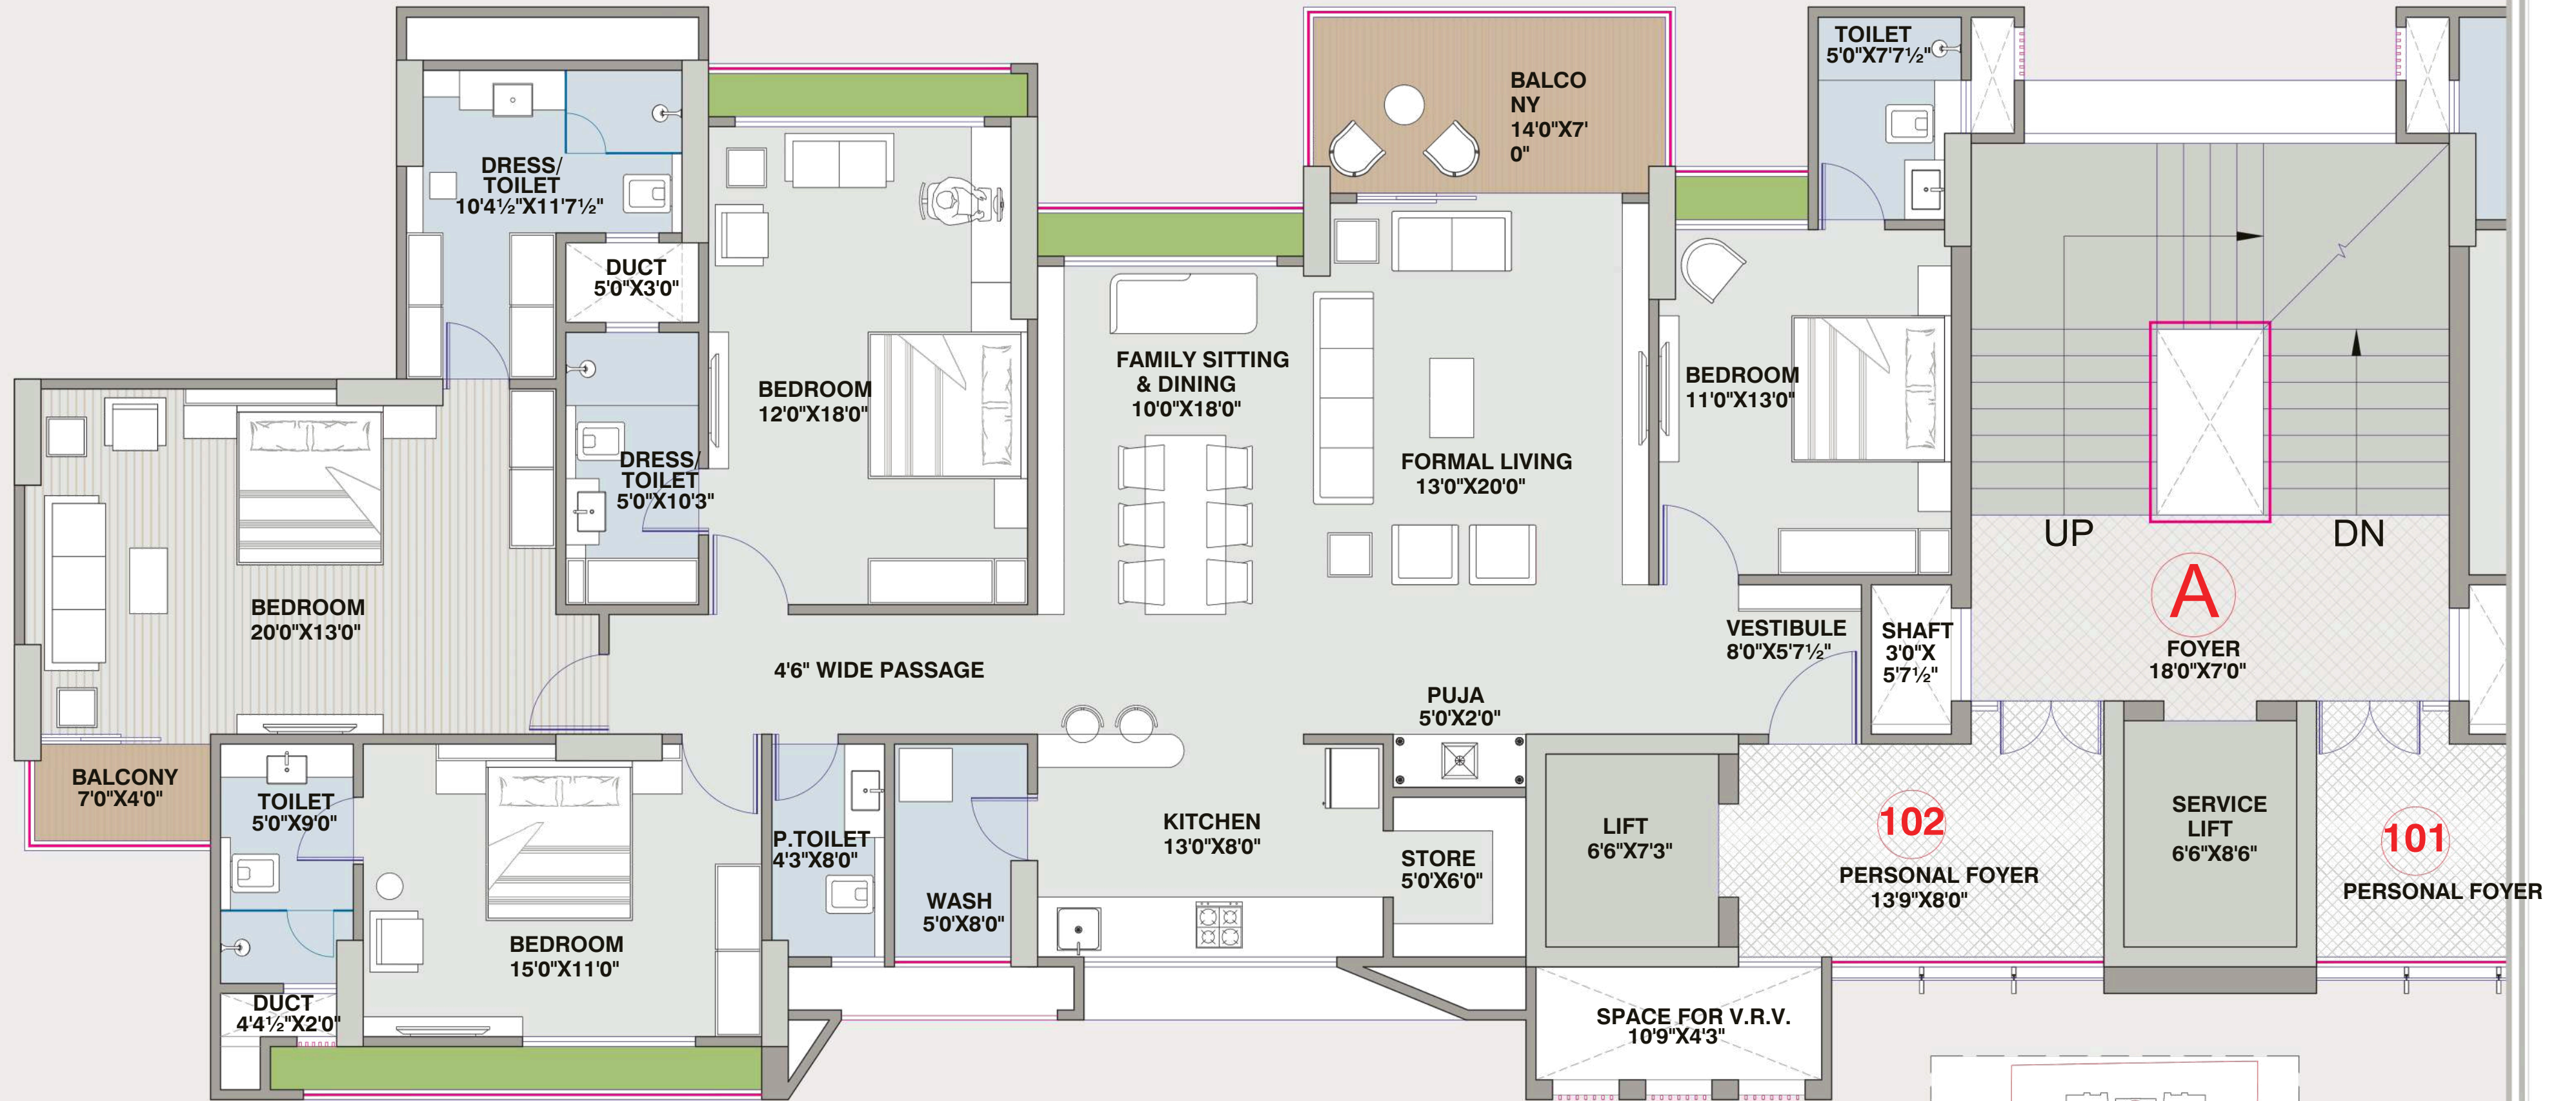

ADDOWN REALTY

— Connecting You To Your Perfect Property —

AMENITIES LEGEND		
NO.	LOCATION	SIZE
1.	LOUNGE	18'0"X26'0"
2.	ADMIN OFFICE	9'4 1/2"X10'0"
3.	CONFERENCE ROOM	13'0"X20'7 1/2"
4.	MEETING ROOM-1	9'10 1/2"X10'0"
4A.	MEETING ROOM-2	11'4 1/2"X11'10"
5.	BUSINESS CENTER	10'0"X8'3"
6.	LIBRARY	10'0"X14'0"
7.	PANTRY	6'7 1/2"X10'0"
8.	BANQUET HALL	61'9"X38'4 1/2"
8A.	KITCHEN	24'3"X25'9"
8B.	WASHYARD	8'10 1/2"X9'3"
9.	COMMON LIBRARY	37'9"X14'4 1/2"
10.	TEENAGE GAMES	26'4 1/2"X23'0"
11.	KIDS GAMES	17'0"X22'4 1/2"
12.	HOME THEATRE	21'4 1/2"X27'6"
13.	INDOOR GAMES	39'1 1/2"X38'4 1/2"
14.	SWIMMING POOL	49'3"X15'0"
15.	HIS TOILET & CHANGING ROOM	15'7 1/2"X8'0"
16.	HER TOILET & CHANGING ROOM	11'0"X8'3"
17.	AEROBICS HALL	18'4 1/2"X28'7 1/2"
18.	FITNESS CENTER	31'4 1/2"X38'4 1/2"
19.	MULTI PURPOSE COURT	36'4 1/2"X51'7 1/2"
20.	BOX CRICKET	36'3"X12'10 1/2"
21.	HIS/HER TOILET & CHANGING ROOM	16'0"X15'0"
22.	LAUNDRY ROOM	20'1 1/2"X17'9"
23.	DRIVERS LOUNGE	31'11"X17'0"
24.	DRIVERS TOILET	15'0"X17'0"
25.	LADIES SERVANT TOILET	13'3"X7'3"
26.	CAR WASH	17'10 1/2"X19'10 1/2"
27.	JOGGING TRACK	5'0" WIDE

VERITAS, OPP. HIGH COURT
AT- S.G.ROAD, AHMEDABAD.

TYPICAL FLOOR PLAN (2ND TO 18TH)

CONCEPTUAL PLAN FOR STUDY ONLY
NOT FOR CIRCULATION

18.00 MT. ROAD

VERITAS, OPP. HIGH COURT
AT- S.G.ROAD, AHMEDABAD.

19TH FLOOR PLAN

CONCEPTUAL PLAN FOR STUDY ONLY
NOT FOR CIRCULATION

18.00 MT. ROAD

VERITAS, OPP. HIGH COURT
AT- S.G.ROAD, AHMEDABAD.

20TH FLOOR PLAN

CONCEPTUAL PLAN FOR STUDY ONLY
NOT FOR CIRCULATION

KEY PLAN

VERITAS, OPP. HIGH COURT
AT- S.G.ROAD, AHMEDABAD.

4BHK UNIT PLAN BLOCK A-UNIT 101 TO 1801

CONCEPTUAL PLAN FOR STUDY ONLY
NOT FOR CIRCULATION

KEY PLAN

VERITAS, OPP. HIGH COURT
AT- S.G.ROAD, AHMEDABAD.

4BHK UNIT PLAN BLOCK A-UNIT 102 TO 1802

CONCEPTUAL PLAN FOR STUDY ONLY
NOT FOR CIRCULATION