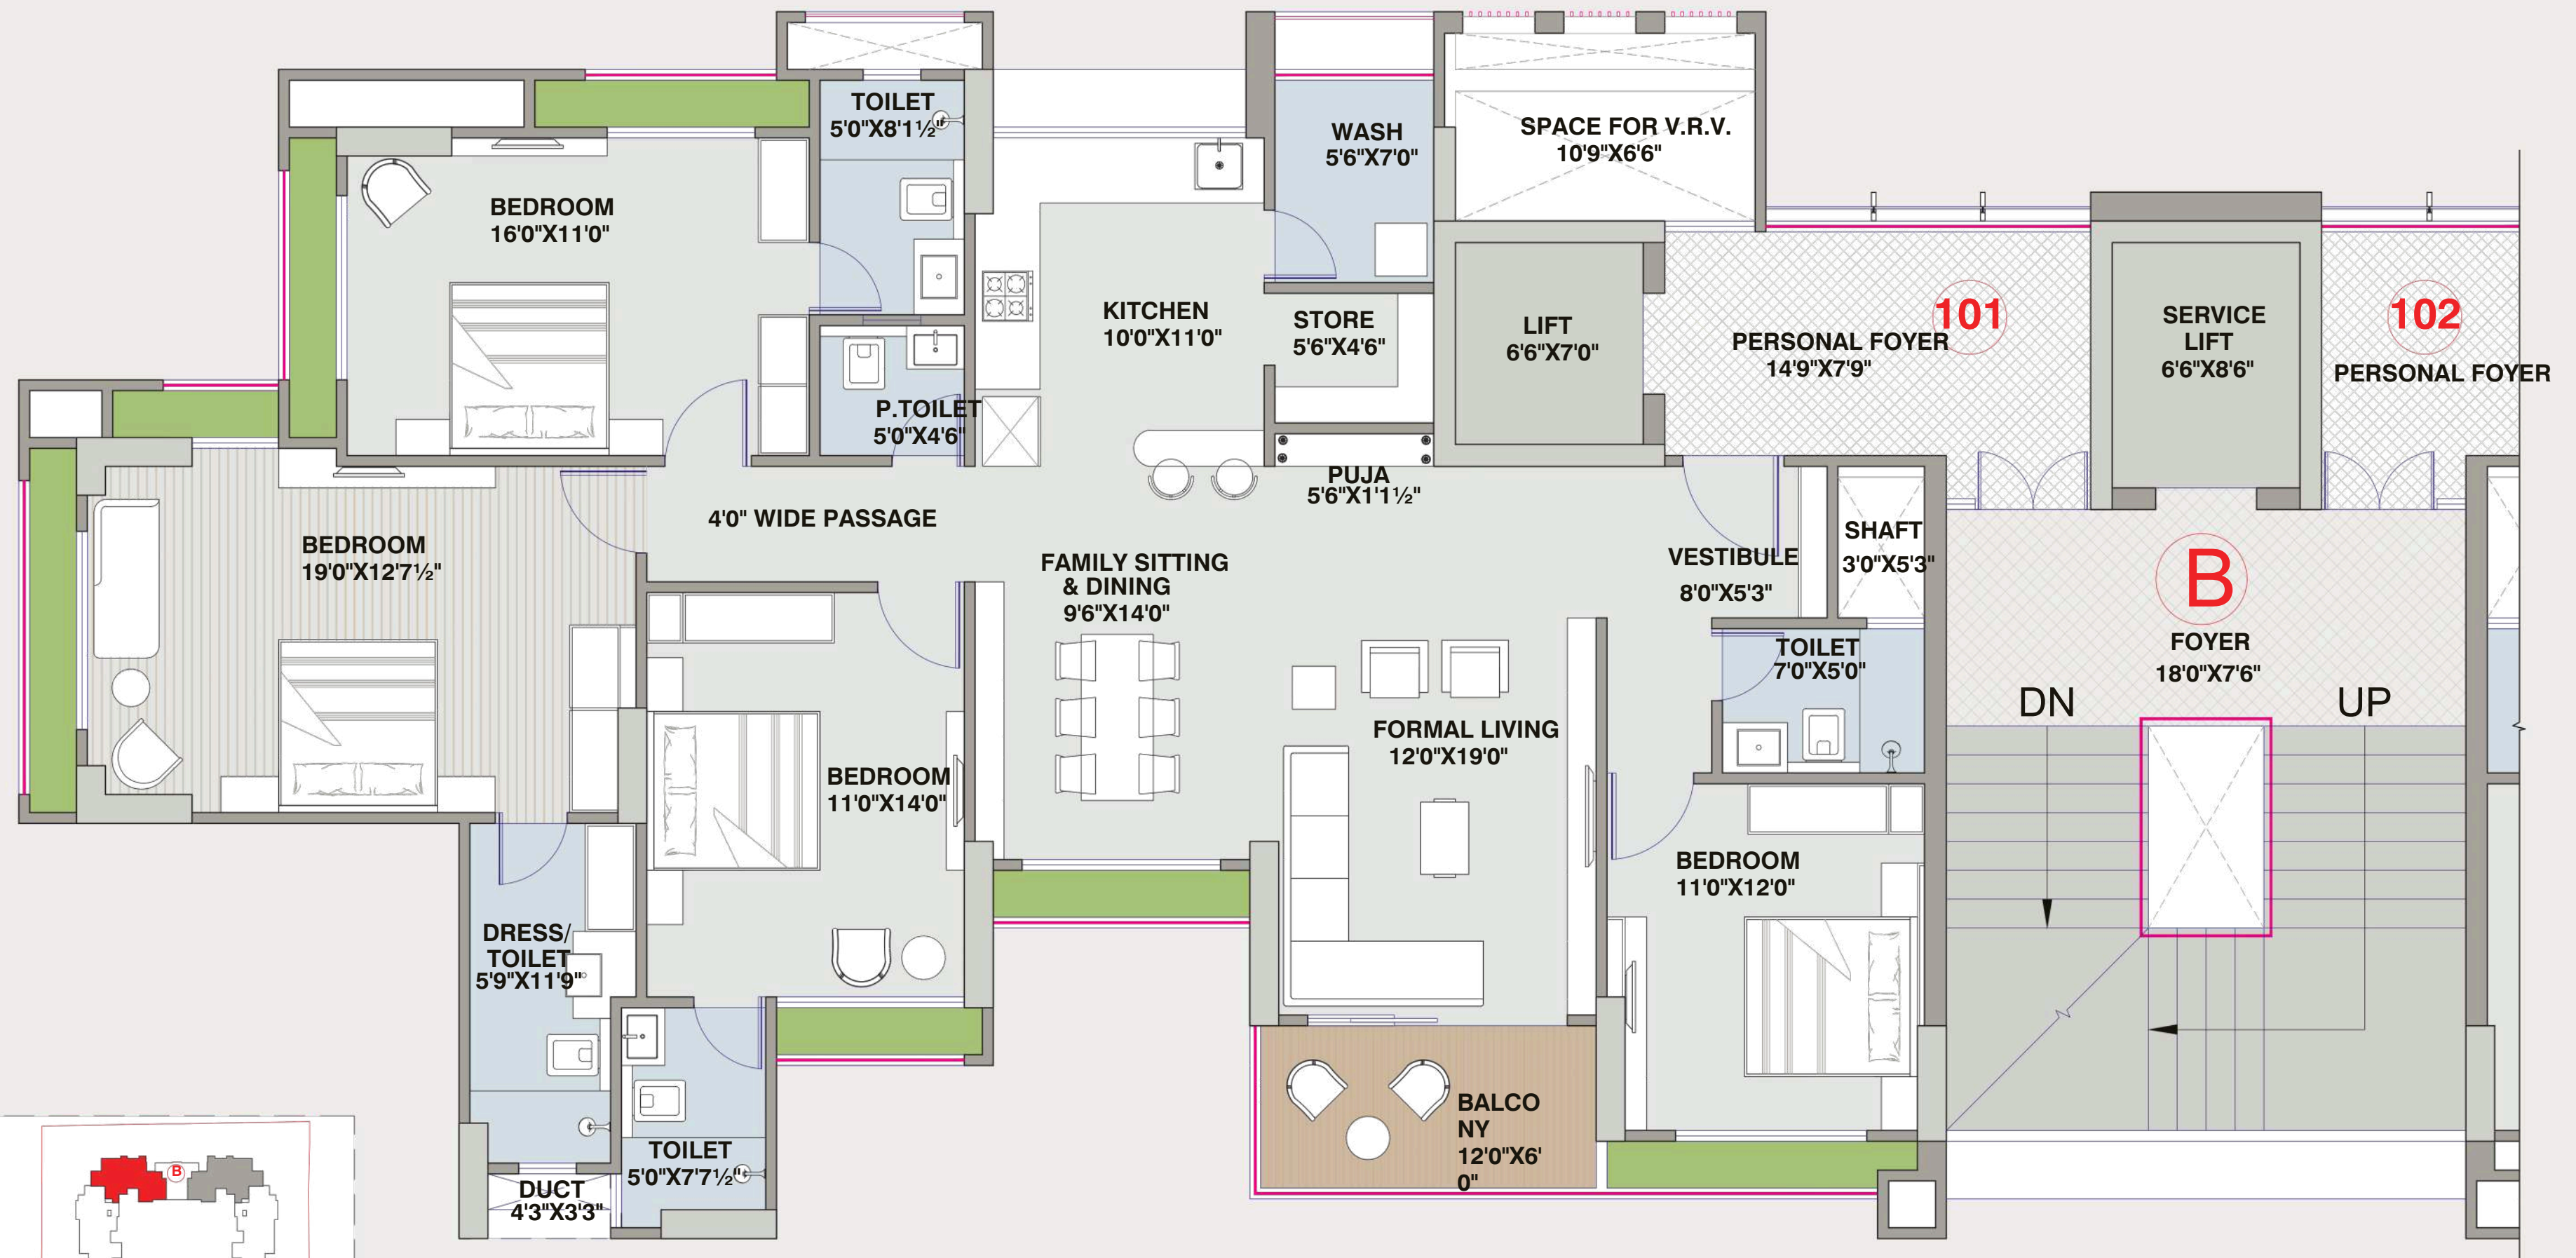

ADDOWN REALTY

— Connecting You To Your Perfect Property —

AMENITIES LEGEND		
NO.	LOCATION	SIZE
1.	LOUNGE	18'0"X26'0"
2.	ADMIN OFFICE	9'4 1/2"X10'0"
3.	CONFERENCE ROOM	13'0"X20'7 1/2"
4.	MEETING ROOM-1	9'10 1/2"X10'0"
4A.	MEETING ROOM-2	11'4 1/2"X11'10"
5.	BUSINESS CENTER	10'0"X8'3"
6.	LIBRARY	10'0"X14'0"
7.	PANTRY	6'7 1/2"X10'0"
8.	BANQUET HALL	61'9"X38'4 1/2"
8A.	KITCHEN	24'3"X25'9"
8B.	WASHYARD	8'10 1/2"X9'3"
9.	COMMON LIBRARY	37'9"X14'4 1/2"
10.	TEENAGE GAMES	26'4 1/2"X23'0"
11.	KIDS GAMES	17'0"X22'4 1/2"
12.	HOME THEATRE	21'4 1/2"X27'6"
13.	INDOOR GAMES	39'1 1/2"X38'4 1/2"
14.	SWIMMING POOL	49'3"X15'0"
15.	HIS TOILET & CHANGING ROOM	15'7 1/2"X8'0"
16.	HER TOILET & CHANGING ROOM	11'0"X8'3"
17.	AEROBICS HALL	18'4 1/2"X28'7 1/2"
18.	FITNESS CENTER	31'4 1/2"X38'4 1/2"
19.	MULTI PURPOSE COURT	36'4 1/2"X51'7 1/2"
20.	BOX CRICKET	36'3"X12'10 1/2"
21.	HIS/HER TOILET & CHANGING ROOM	16'0"X15'0"
22.	LAUNDRY ROOM	20'1 1/2"X17'9"
23.	DRIVERS LOUNGE	31'11"X17'0"
24.	DRIVERS TOILET	15'0"X17'0"
25.	LADIES SERVANT TOILET	13'3"X7'3"
26.	CAR WASH	17'10 1/2"X19'10 1/2"
27.	JOGGING TRACK	5'0" WIDE

4BHK UNIT PLAN BLOCK A-UNIT 101 TO 1801

CONCEPTUAL PLAN FOR STUDY ONLY
NOT FOR CIRCULATION

KEY PLAN

VERITAS, OPP. HIGH COURT
AT- S.G.ROAD, AHMEDABAD.

4BHK UNIT PLAN BLOCK A-UNIT 102 TO 1802

CONCEPTUAL PLAN FOR STUDY ONLY
NOT FOR CIRCULATION

KEY PLAN

VERITAS, OPP. HIGH COURT
AT- S.G.ROAD, AHMEDABAD.

4BHK UNIT PLAN BLOCK B-UNIT 101 TO 1801

CONCEPTUAL PLAN FOR STUDY ONLY
NOT FOR CIRCULATION

KEY PLAN

VERITAS, OPP. HIGH COURT
AT- S.G.ROAD, AHMEDABAD.

3BHK UNIT PLAN BLOCK D-UNIT 101 TO 104

CONCEPTUAL PLAN FOR STUDY ONLY
NOT FOR CIRCULATION

VERITAS, OPP. HIGH COURT
AT- S.G.ROAD, AHMEDABAD.

19TH FLOOR LOWER DUPLEX PLAN
BLOCK A - UNIT 1901

CONCEPTUAL PLAN FOR STUDY ONLY
NOT FOR CIRCULATION