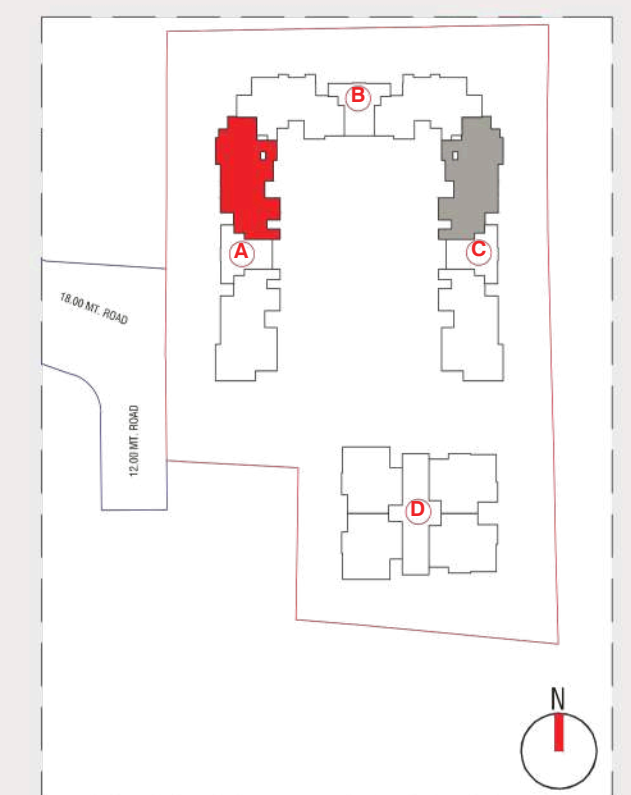

ADDOWN REALTY

— Connecting You To Your Perfect Property —

AMENITIES LEGEND		
NO.	LOCATION	SIZE
1.	LOUNGE	18'0"X26'0"
2.	ADMIN OFFICE	9'4 1/2"X10'0"
3.	CONFERENCE ROOM	13'0"X20'7 1/2"
4.	MEETING ROOM-1	9'10 1/2"X10'0"
4A.	MEETING ROOM-2	11'4 1/2"X11'10"
5.	BUSINESS CENTER	10'0"X8'3"
6.	LIBRARY	10'0"X14'0"
7.	PANTRY	6'7 1/2"X10'0"
8.	BANQUET HALL	61'9"X38'4 1/2"
8A.	KITCHEN	24'3"X25'9"
8B.	WASHYARD	8'10 1/2"X9'3"
9.	COMMON LIBRARY	37'9"X14'4 1/2"
10.	TEENAGE GAMES	26'4 1/2"X23'0"
11.	KIDS GAMES	17'0"X22'4 1/2"
12.	HOME THEATRE	21'4 1/2"X27'6"
13.	INDOOR GAMES	39'1 1/2"X38'4 1/2"
14.	SWIMMING POOL	49'3"X15'0"
15.	HIS TOILET & CHANGING ROOM	15'7 1/2"X8'0"
16.	HER TOILET & CHANGING ROOM	11'0"X8'3"
17.	AEROBICS HALL	18'4 1/2"X28'7 1/2"
18.	FITNESS CENTER	31'4 1/2"X38'4 1/2"
19.	MULTI PURPOSE COURT	36'4 1/2"X51'7 1/2"
20.	BOX CRICKET	36'3"X12'10 1/2"
21.	HIS/HER TOILET & CHANGING ROOM	16'0"X15'0"
22.	LAUNDRY ROOM	20'1 1/2"X17'9"
23.	DRIVERS LOUNGE	31'11"X17'0"
24.	DRIVERS TOILET	15'0"X17'0"
25.	LADIES SERVANT TOILET	13'3"X7'3"
26.	CAR WASH	17'10 1/2"X19'10 1/2"
27.	JOGGING TRACK	5'0" WIDE

KEY PLAN

VERITAS, OPP. HIGH COURT
AT- S.G.ROAD, AHMEDABAD.

4BHK UNIT PLAN BLOCK B-UNIT 101 TO 1801

CONCEPTUAL PLAN FOR STUDY ONLY
NOT FOR CIRCULATION

KEY PLAN

VERITAS, OPP. HIGH COURT
AT- S.G.ROAD, AHMEDABAD.

3BHK UNIT PLAN BLOCK D-UNIT 101 TO 104

CONCEPTUAL PLAN FOR STUDY ONLY
NOT FOR CIRCULATION

VERITAS, OPP. HIGH COURT
AT- S.G.ROAD, AHMEDABAD.

19TH FLOOR LOWER DUPLEX PLAN
BLOCK A - UNIT 1901

CONCEPTUAL PLAN FOR STUDY ONLY
NOT FOR CIRCULATION

VERITAS, OPP. HIGH COURT
AT- S.G.ROAD, AHMEDABAD.

20TH FLOOR UPPER DUPLEX PLAN
BLOCK A - UNIT 1901

CONCEPTUAL PLAN FOR STUDY ONLY
NOT FOR CIRCULATION

ADS
architect pvt. ltd.

VERITAS, OPP. HIGH COURT
AT- S.G.ROAD, AHMEDABAD.