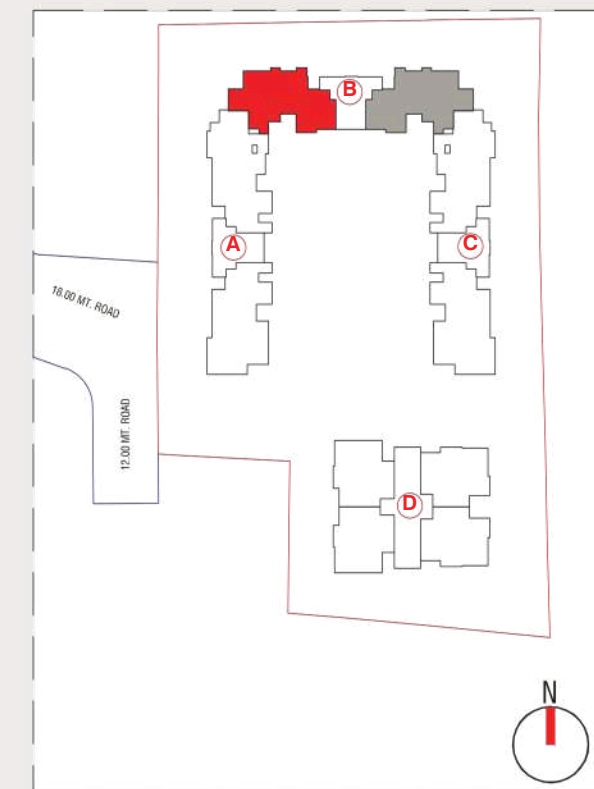

ADDOWN REALTY

— Connecting You To Your Perfect Property —

AMENITIES LEGEND		
NO.	LOCATION	SIZE
1.	LOUNGE	18'0"X26'0"
2.	ADMIN OFFICE	9'4 1/2"X10'0"
3.	CONFERENCE ROOM	13'0"X20'7 1/2"
4.	MEETING ROOM-1	9'10 1/2"X10'0"
4A.	MEETING ROOM-2	11'4 1/2"X11'10"
5.	BUSINESS CENTER	10'0"X8'3"
6.	LIBRARY	10'0"X14'0"
7.	PANTRY	6'7 1/2"X10'0"
8.	BANQUET HALL	61'9"X38'4 1/2"
8A.	KITCHEN	24'3"X25'9"
8B.	WASHYARD	8'10 1/2"X9'3"
9.	COMMON LIBRARY	37'9"X14'4 1/2"
10.	TEENAGE GAMES	26'4 1/2"X23'0"
11.	KIDS GAMES	17'0"X22'4 1/2"
12.	HOME THEATRE	21'4 1/2"X27'6"
13.	INDOOR GAMES	39'1 1/2"X38'4 1/2"
14.	SWIMMING POOL	49'3"X15'0"
15.	HIS TOILET & CHANGING ROOM	15'7 1/2"X8'0"
16.	HER TOILET & CHANGING ROOM	11'0"X8'3"
17.	AEROBICS HALL	18'4 1/2"X28'7 1/2"
18.	FITNESS CENTER	31'4 1/2"X38'4 1/2"
19.	MULTI PURPOSE COURT	36'4 1/2"X51'7 1/2"
20.	BOX CRICKET	36'3"X12'10 1/2"
21.	HIS/HER TOILET & CHANGING ROOM	16'0"X15'0"
22.	LAUNDRY ROOM	20'1 1/2"X17'9"
23.	DRIVERS LOUNGE	31'11"X17'0"
24.	DRIVERS TOILET	15'0"X17'0"
25.	LADIES SERVANT TOILET	13'3"X7'3"
26.	CAR WASH	17'10 1/2"X19'10 1/2"
27.	JOGGING TRACK	5'0" WIDE

VERITAS, OPP. HIGH COURT
AT- S.G.ROAD, AHMEDABAD.

20TH FLOOR UPPER DUPLEX PLAN
BLOCK A - UNIT 1901

CONCEPTUAL PLAN FOR STUDY ONLY
NOT FOR CIRCULATION

ADS
architect pvt. ltd.

VERITAS, OPP. HIGH COURT
AT- S.G.ROAD, AHMEDABAD.

19TH FLOOR LOWER DUPLEX PLAN
BLOCK A - UNIT 1902

CONCEPTUAL PLAN FOR STUDY ONLY
NOT FOR CIRCULATION

KEY PLAN

VERITAS, OPP. HIGH COURT
AT- S.G.ROAD, AHMEDABAD.

20TH FLOOR UPPER DUPLEX PLAN
BLOCK A - UNIT 1902

CONCEPTUAL PLAN FOR STUDY ONLY
NOT FOR CIRCULATION

KEY PLAN

VERITAS, OPP. HIGH COURT
AT- S.G.ROAD, AHMEDABAD.

19TH FLOOR LOWER DUPLEX PLAN
BLOCK B - UNIT 1901

CONCEPTUAL PLAN FOR STUDY ONLY
NOT FOR CIRCULATION