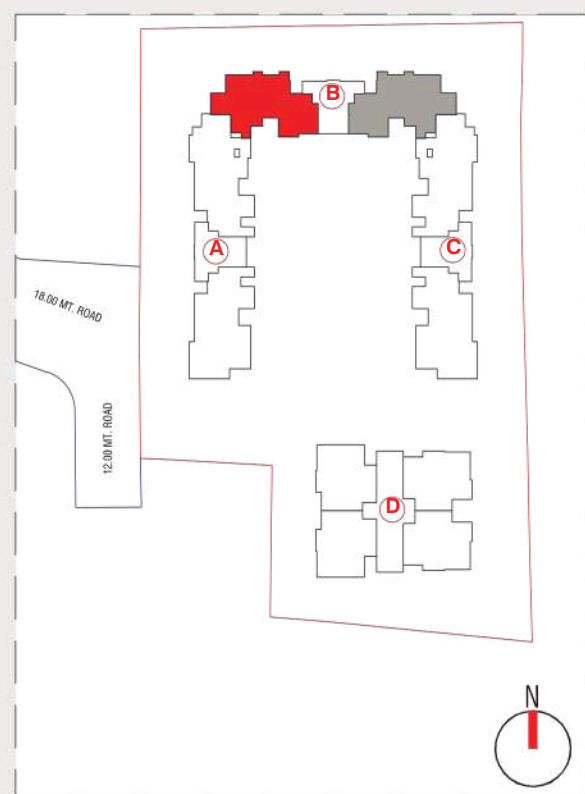

ADDOWN REALTY

— Connecting You To Your Perfect Property —

AMENITIES LEGEND		
NO.	LOCATION	SIZE
1.	LOUNGE	18'0"X26'0"
2.	ADMIN OFFICE	9'4 1/2"X10'0"
3.	CONFERENCE ROOM	13'0"X20'7 1/2"
4.	MEETING ROOM-1	9'10 1/2"X10'0"
4A.	MEETING ROOM-2	11'4 1/2"X11'10"
5.	BUSINESS CENTER	10'0"X8'3"
6.	LIBRARY	10'0"X14'0"
7.	PANTRY	6'7 1/2"X10'0"
8.	BANQUET HALL	61'9"X38'4 1/2"
8A.	KITCHEN	24'3"X25'9"
8B.	WASHYARD	8'10 1/2"X9'3"
9.	COMMON LIBRARY	37'9"X14'4 1/2"
10.	TEENAGE GAMES	26'4 1/2"X23'0"
11.	KIDS GAMES	17'0"X22'4 1/2"
12.	HOME THEATRE	21'4 1/2"X27'6"
13.	INDOOR GAMES	39'1 1/2"X38'4 1/2"
14.	SWIMMING POOL	49'3"X15'0"
15.	HIS TOILET & CHANGING ROOM	15'7 1/2"X8'0"
16.	HER TOILET & CHANGING ROOM	11'0"X8'3"
17.	AEROBICS HALL	18'4 1/2"X28'7 1/2"
18.	FITNESS CENTER	31'4 1/2"X38'4 1/2"
19.	MULTI PURPOSE COURT	36'4 1/2"X51'7 1/2"
20.	BOX CRICKET	36'3"X12'10 1/2"
21.	HIS/HER TOILET & CHANGING ROOM	16'0"X15'0"
22.	LAUNDRY ROOM	20'1 1/2"X17'9"
23.	DRIVERS LOUNGE	31'11"X17'0"
24.	DRIVERS TOILET	15'0"X17'0"
25.	LADIES SERVANT TOILET	13'3"X7'3"
26.	CAR WASH	17'10 1/2"X19'10 1/2"
27.	JOGGING TRACK	5'0" WIDE

CONCEPTUAL PLAN FOR STUDY ONLY
NOT FOR CIRCULATION

18.00 MT. ROAD

VERITAS, OPP. HIGH COURT
AT- S.G.ROAD, AHMEDABAD.

20TH FLOOR PLAN

CONCEPTUAL PLAN FOR STUDY ONLY
NOT FOR CIRCULATION

KEY PLAN

VERITAS, OPP. HIGH COURT
AT- S.G.ROAD, AHMEDABAD.

4BHK UNIT PLAN BLOCK A-UNIT 101 TO 1801

CONCEPTUAL PLAN FOR STUDY ONLY
NOT FOR CIRCULATION

KEY PLAN

VERITAS, OPP. HIGH COURT
AT- S.G.ROAD, AHMEDABAD.

4BHK UNIT PLAN BLOCK A-UNIT 102 TO 1802

CONCEPTUAL PLAN FOR STUDY ONLY
NOT FOR CIRCULATION

KEY PLAN

VERITAS, OPP. HIGH COURT
AT- S.G.ROAD, AHMEDABAD.

4BHK UNIT PLAN BLOCK B-UNIT 101 TO 1801

CONCEPTUAL PLAN FOR STUDY ONLY
NOT FOR CIRCULATION

KEY PLAN

VERITAS, OPP. HIGH COURT
AT- S.G.ROAD, AHMEDABAD.