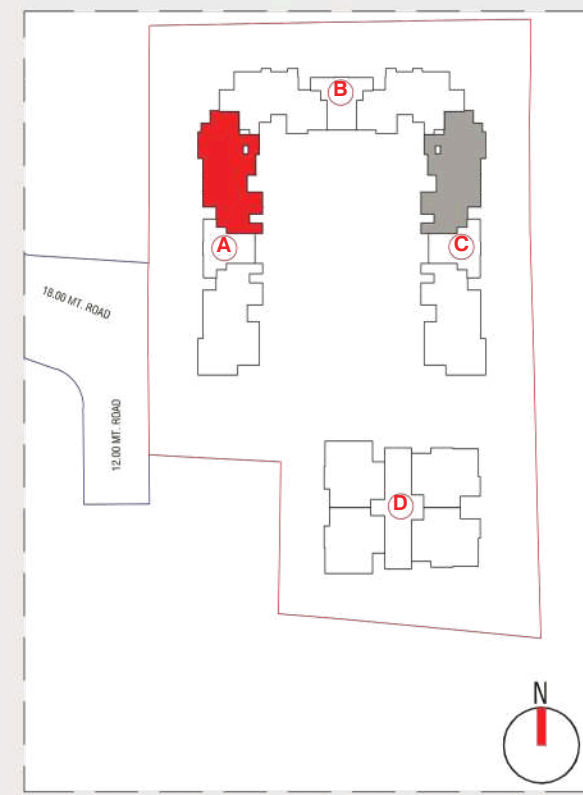

ADDOWN REALTY

— Connecting You To Your Perfect Property —

AMENITIES LEGEND		
NO.	LOCATION	SIZE
1.	LOUNGE	18'0"X26'0"
2.	ADMIN OFFICE	9'4 1/2"X10'0"
3.	CONFERENCE ROOM	13'0"X20'7 1/2"
4.	MEETING ROOM-1	9'10 1/2"X10'0"
4A.	MEETING ROOM-2	11'4 1/2"X11'10"
5.	BUSINESS CENTER	10'0"X8'3"
6.	LIBRARY	10'0"X14'0"
7.	PANTRY	6'7 1/2"X10'0"
8.	BANQUET HALL	61'9"X38'4 1/2"
8A.	KITCHEN	24'3"X25'9"
8B.	WASHYARD	8'10 1/2"X9'3"
9.	COMMON LIBRARY	37'9"X14'4 1/2"
10.	TEENAGE GAMES	26'4 1/2"X23'0"
11.	KIDS GAMES	17'0"X22'4 1/2"
12.	HOME THEATRE	21'4 1/2"X27'6"
13.	INDOOR GAMES	39'1 1/2"X38'4 1/2"
14.	SWIMMING POOL	49'3"X15'0"
15.	HIS TOILET & CHANGING ROOM	15'7 1/2"X8'0"
16.	HER TOILET & CHANGING ROOM	11'0"X8'3"
17.	AEROBICS HALL	18'4 1/2"X28'7 1/2"
18.	FITNESS CENTER	31'4 1/2"X38'4 1/2"
19.	MULTI PURPOSE COURT	36'4 1/2"X51'7 1/2"
20.	BOX CRICKET	36'3"X12'10 1/2"
21.	HIS/HER TOILET & CHANGING ROOM	16'0"X15'0"
22.	LAUNDRY ROOM	20'1 1/2"X17'9"
23.	DRIVERS LOUNGE	31'11"X17'0"
24.	DRIVERS TOILET	15'0"X17'0"
25.	LADIES SERVANT TOILET	13'3"X7'3"
26.	CAR WASH	17'10 1/2"X19'10 1/2"
27.	JOGGING TRACK	5'0" WIDE

CONCEPTUAL PLAN FOR STUDY ONLY
NOT FOR CIRCULATION

18.00 MT. ROAD

VERITAS, OPP. HIGH COURT
AT- S.G.ROAD, AHMEDABAD.

20TH FLOOR PLAN

CONCEPTUAL PLAN FOR STUDY ONLY
NOT FOR CIRCULATION

KEY PLAN

VERITAS, OPP. HIGH COURT
AT- S.G.ROAD, AHMEDABAD.

4BHK UNIT PLAN BLOCK A-UNIT 101 TO 1801

CONCEPTUAL PLAN FOR STUDY ONLY
NOT FOR CIRCULATION

KEY PLAN

VERITAS, OPP. HIGH COURT
AT- S.G.ROAD, AHMEDABAD.

4BHK UNIT PLAN BLOCK A-UNIT 102 TO 1802

CONCEPTUAL PLAN FOR STUDY ONLY
NOT FOR CIRCULATION

KEY PLAN

VERITAS, OPP. HIGH COURT
AT- S.G.ROAD, AHMEDABAD.

4BHK UNIT PLAN BLOCK B-UNIT 101 TO 1801

CONCEPTUAL PLAN FOR STUDY ONLY
NOT FOR CIRCULATION

KEY PLAN

VERITAS, OPP. HIGH COURT
AT- S.G.ROAD, AHMEDABAD.