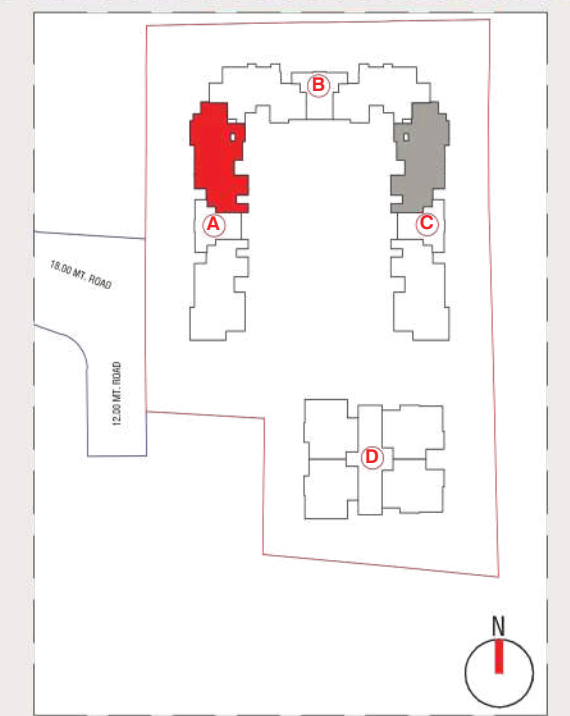

ADDOWN REALTY

— Connecting You To Your Perfect Property —

AMENITIES LEGEND		
NO.	LOCATION	SIZE
1.	LOUNGE	18'0"X26'0"
2.	ADMIN OFFICE	9'4 1/2"X10'0"
3.	CONFERENCE ROOM	13'0"X20'7 1/2"
4.	MEETING ROOM-1	9'10 1/2"X10'0"
4A.	MEETING ROOM-2	11'4 1/2"X11'10"
5.	BUSINESS CENTER	10'0"X8'3"
6.	LIBRARY	10'0"X14'0"
7.	PANTRY	6'7 1/2"X10'0"
8.	BANQUET HALL	61'9"X38'4 1/2"
8A.	KITCHEN	24'3"X25'9"
8B.	WASHYARD	8'10 1/2"X9'3"
9.	COMMON LIBRARY	37'9"X14'4 1/2"
10.	TEENAGE GAMES	26'4 1/2"X23'0"
11.	KIDS GAMES	17'0"X22'4 1/2"
12.	HOME THEATRE	21'4 1/2"X27'6"
13.	INDOOR GAMES	39'1 1/2"X38'4 1/2"
14.	SWIMMING POOL	49'3"X15'0"
15.	HIS TOILET & CHANGING ROOM	15'7 1/2"X8'0"
16.	HER TOILET & CHANGING ROOM	11'0"X8'3"
17.	AEROBICS HALL	18'4 1/2"X28'7 1/2"
18.	FITNESS CENTER	31'4 1/2"X38'4 1/2"
19.	MULTI PURPOSE COURT	36'4 1/2"X51'7 1/2"
20.	BOX CRICKET	36'3"X12'10 1/2"
21.	HIS/HER TOILET & CHANGING ROOM	16'0"X15'0"
22.	LAUNDRY ROOM	20'1 1/2"X17'9"
23.	DRIVERS LOUNGE	31'11"X17'0"
24.	DRIVERS TOILET	15'0"X17'0"
25.	LADIES SERVANT TOILET	13'3"X7'3"
26.	CAR WASH	17'10 1/2"X19'10 1/2"
27.	JOGGING TRACK	5'0" WIDE

VERITAS, OPP. HIGH COURT
AT- S.G.ROAD, AHMEDABAD.

20TH FLOOR UPPER DUPLEX PLAN
BLOCK A - UNIT 1901

CONCEPTUAL PLAN FOR STUDY ONLY
NOT FOR CIRCULATION

ADS
architect pvt. ltd.

VERITAS, OPP. HIGH COURT
AT- S.G.ROAD, AHMEDABAD.

19TH FLOOR LOWER DUPLEX PLAN
BLOCK A - UNIT 1902

CONCEPTUAL PLAN FOR STUDY ONLY
NOT FOR CIRCULATION

KEY PLAN

VERITAS, OPP. HIGH COURT
AT- S.G.ROAD, AHMEDABAD.

20TH FLOOR UPPER DUPLEX PLAN
BLOCK A - UNIT 1902

CONCEPTUAL PLAN FOR STUDY ONLY
NOT FOR CIRCULATION

KEY PLAN

VERITAS, OPP. HIGH COURT
AT- S.G.ROAD, AHMEDABAD.

19TH FLOOR LOWER DUPLEX PLAN
BLOCK B - UNIT 1901

CONCEPTUAL PLAN FOR STUDY ONLY
NOT FOR CIRCULATION