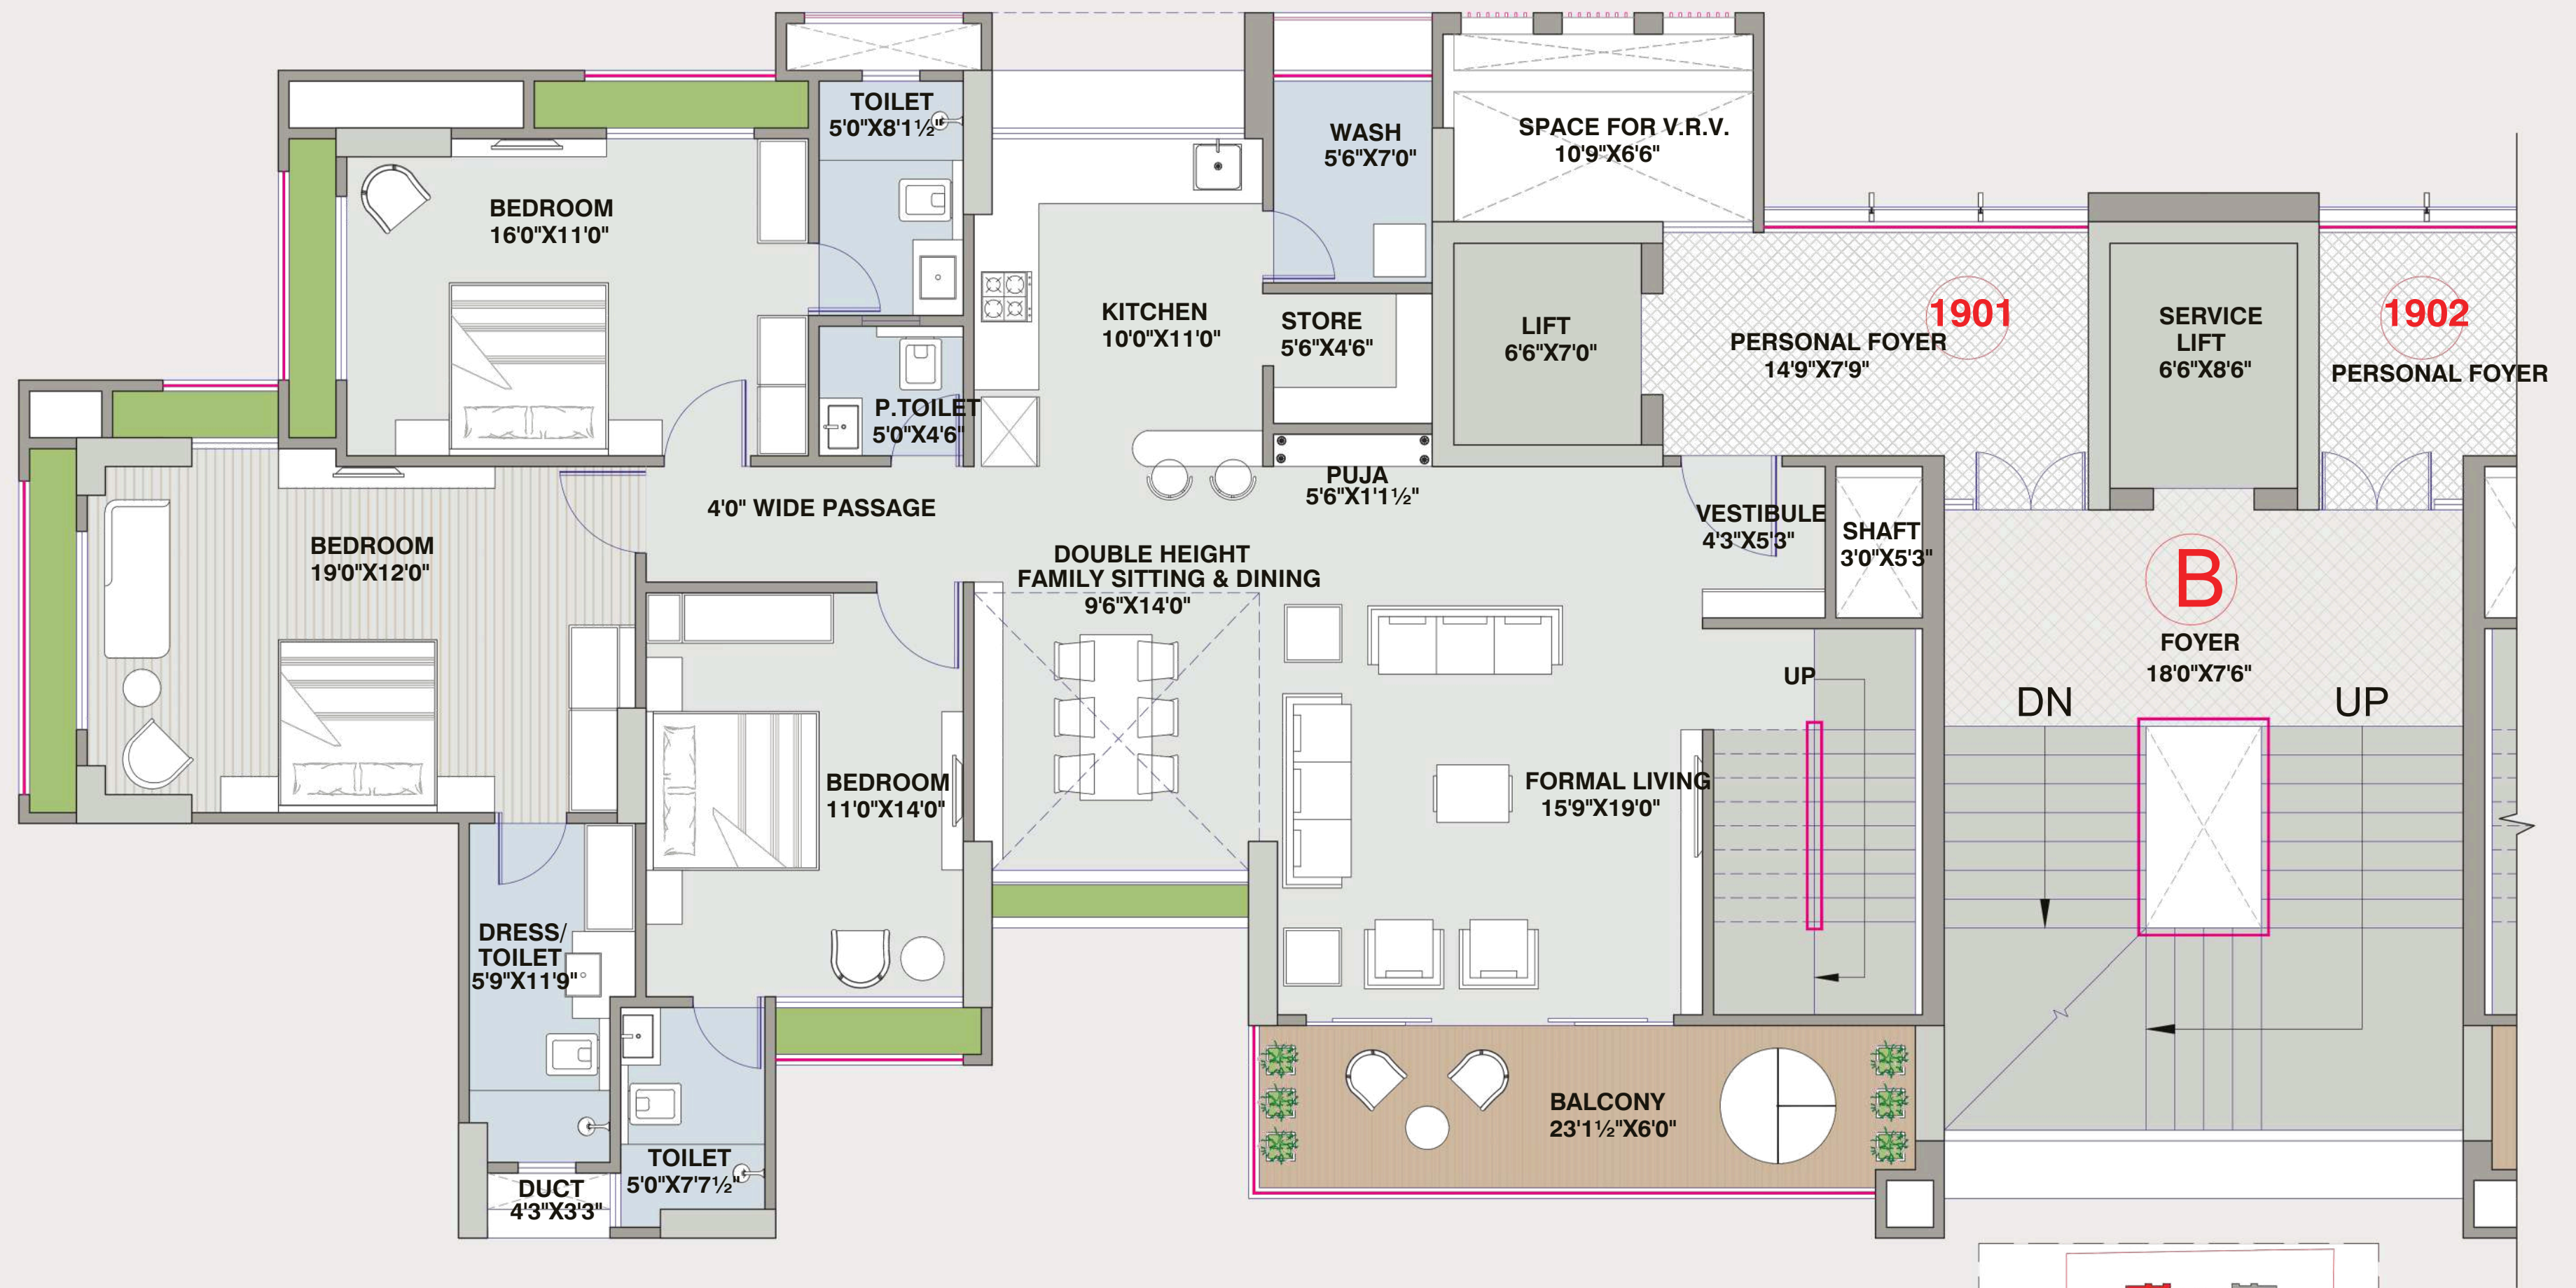

ADDOWN REALTY

— Connecting You To Your Perfect Property —

AMENITIES LEGEND		
NO.	LOCATION	SIZE
1.	LOUNGE	18'0"X26'0"
2.	ADMIN OFFICE	9'4 1/2"X10'0"
3.	CONFERENCE ROOM	13'0"X20'7 1/2"
4.	MEETING ROOM-1	9'10 1/2"X10'0"
4A.	MEETING ROOM-2	11'4 1/2"X11'10"
5.	BUSINESS CENTER	10'0"X8'3"
6.	LIBRARY	10'0"X14'0"
7.	PANTRY	6'7 1/2"X10'0"
8.	BANQUET HALL	61'9"X38'4 1/2"
8A.	KITCHEN	24'3"X25'9"
8B.	WASHYARD	8'10 1/2"X9'3"
9.	COMMON LIBRARY	37'9"X14'4 1/2"
10.	TEENAGE GAMES	26'4 1/2"X23'0"
11.	KIDS GAMES	17'0"X22'4 1/2"
12.	HOME THEATRE	21'4 1/2"X27'6"
13.	INDOOR GAMES	39'1 1/2"X38'4 1/2"
14.	SWIMMING POOL	49'3"X15'0"
15.	HIS TOILET & CHANGING ROOM	15'7 1/2"X8'0"
16.	HER TOILET & CHANGING ROOM	11'0"X8'3"
17.	AEROBICS HALL	18'4 1/2"X28'7 1/2"
18.	FITNESS CENTER	31'4 1/2"X38'4 1/2"
19.	MULTI PURPOSE COURT	36'4 1/2"X51'7 1/2"
20.	BOX CRICKET	36'3"X12'10 1/2"
21.	HIS/HER TOILET & CHANGING ROOM	16'0"X15'0"
22.	LAUNDRY ROOM	20'1 1/2"X17'9"
23.	DRIVERS LOUNGE	31'11"X17'0"
24.	DRIVERS TOILET	15'0"X17'0"
25.	LADIES SERVANT TOILET	13'3"X7'3"
26.	CAR WASH	17'10 1/2"X19'10 1/2"
27.	JOGGING TRACK	5'0" WIDE

19TH FLOOR LOWER DUPLEX PLAN
BLOCK A - UNIT 1902

CONCEPTUAL PLAN FOR STUDY ONLY
NOT FOR CIRCULATION

KEY PLAN

VERITAS, OPP. HIGH COURT
AT- S.G.ROAD, AHMEDABAD.

20TH FLOOR UPPER DUPLEX PLAN
BLOCK A - UNIT 1902

CONCEPTUAL PLAN FOR STUDY ONLY
NOT FOR CIRCULATION

KEY PLAN

VERITAS, OPP. HIGH COURT
AT- S.G.ROAD, AHMEDABAD.

19TH FLOOR LOWER DUPLEX PLAN
BLOCK B - UNIT 1901

CONCEPTUAL PLAN FOR STUDY ONLY
NOT FOR CIRCULATION

VERITAS, OPP. HIGH COURT
AT- S.G.ROAD, AHMEDABAD.

20TH FLOOR UPPER DUPLEX PLAN
BLOCK B - UNIT 1901

CONCEPTUAL PLAN FOR STUDY ONLY
NOT FOR CIRCULATION

VERITAS, OPP. HIGH COURT
AT- S.G.ROAD, AHMEDABAD.

3BHK 20TH FLOOR PLAN (PENTHOUSE) BLOCK D