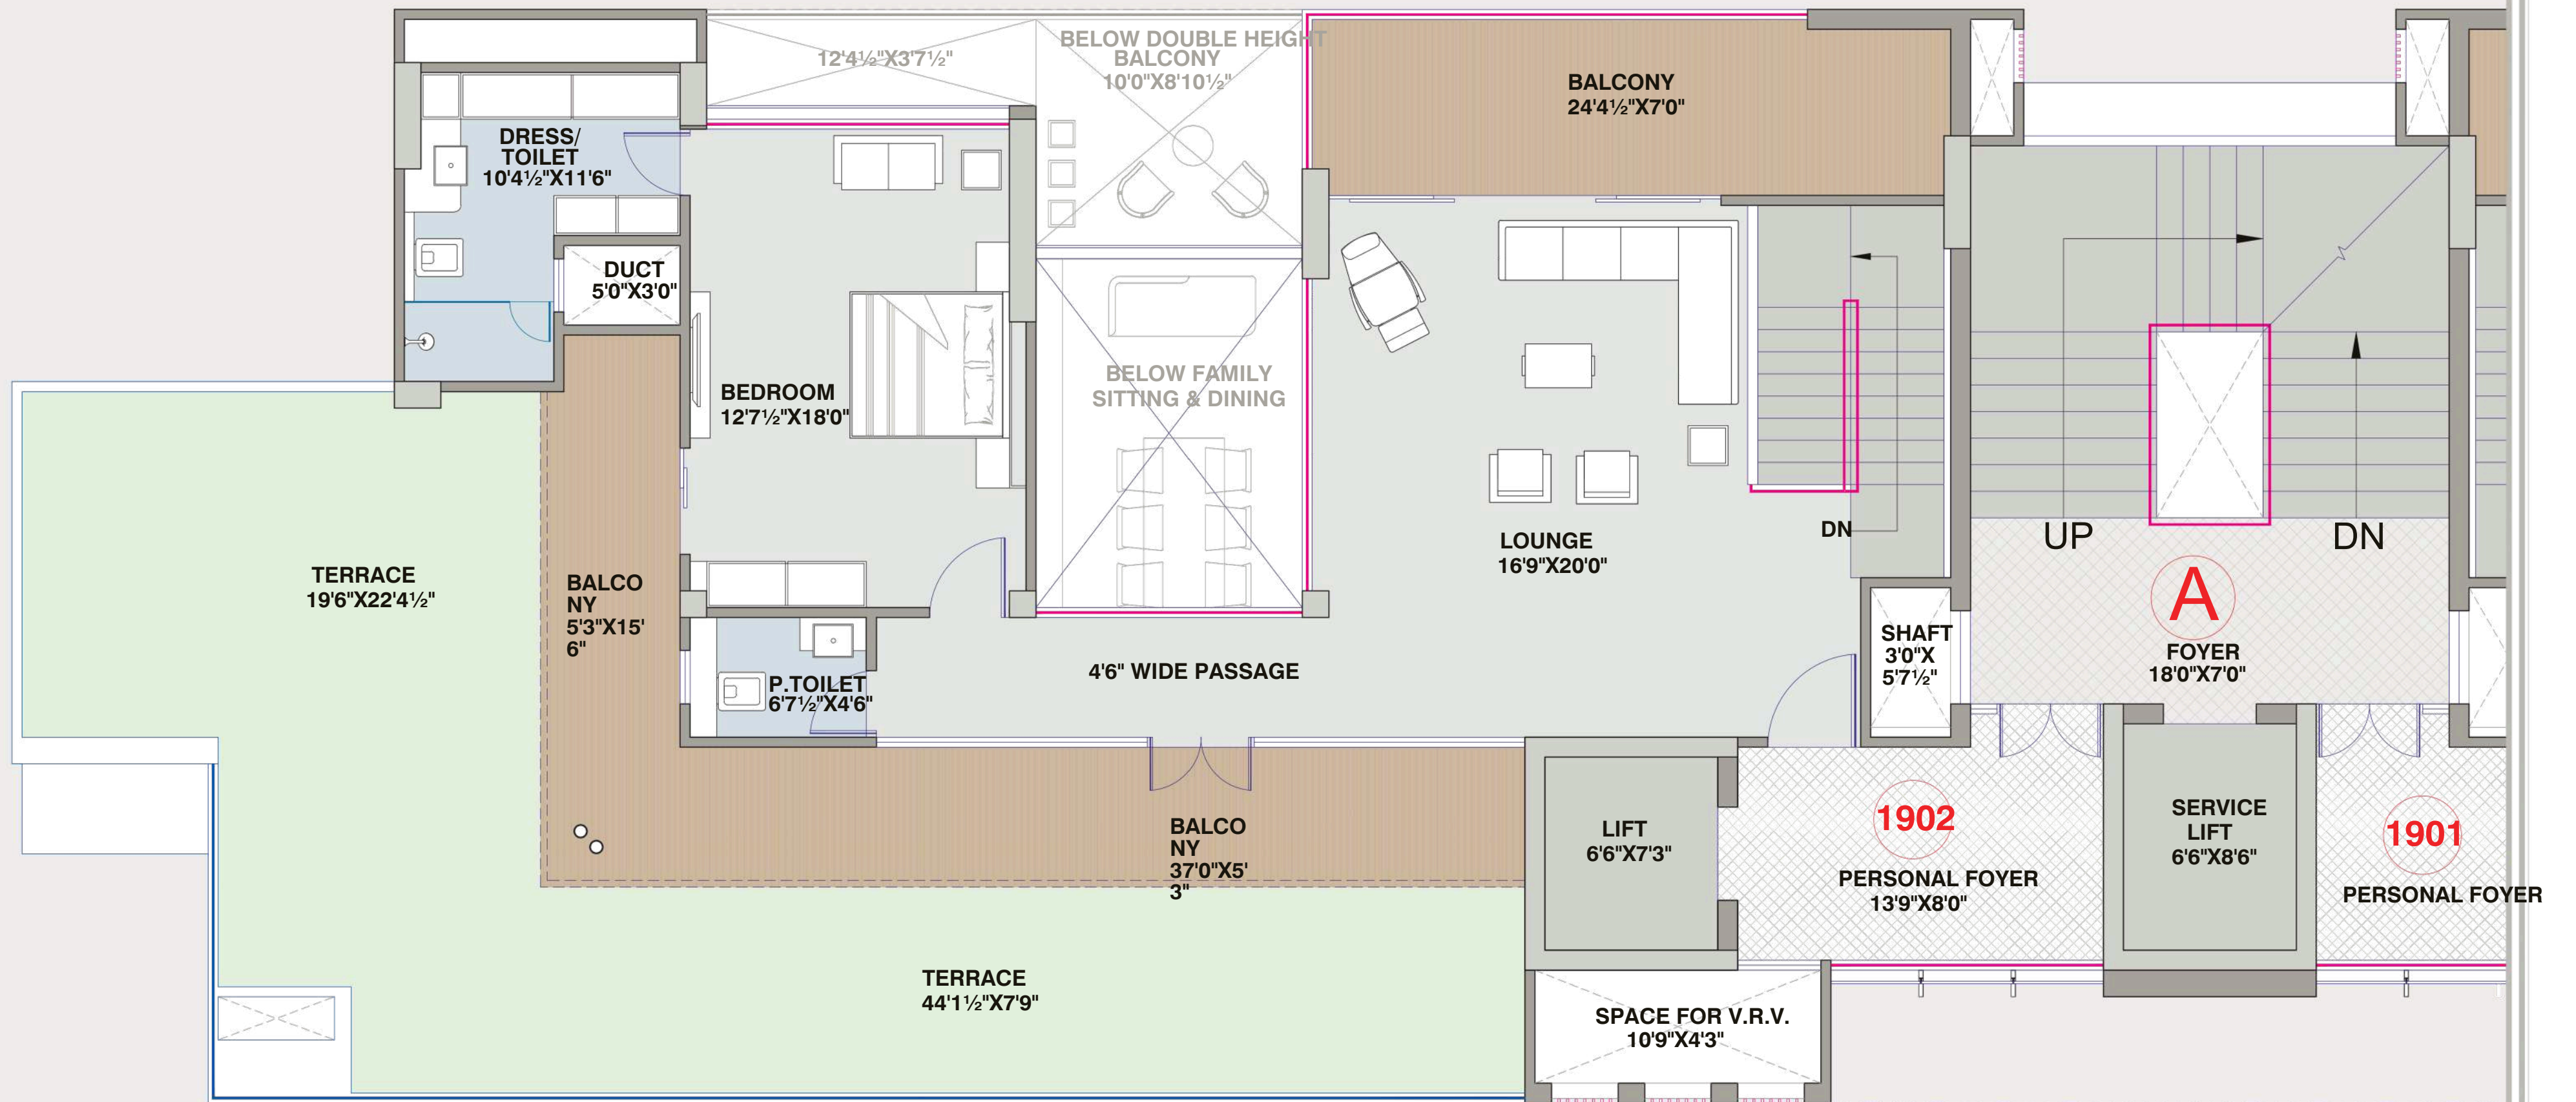

ADDOWN REALTY

— Connecting You To Your Perfect Property —

AMENITIES LEGEND		
NO.	LOCATION	SIZE
1.	LOUNGE	18'0"X26'0"
2.	ADMIN OFFICE	9'4 1/2"X10'0"
3.	CONFERENCE ROOM	13'0"X20'7 1/2"
4.	MEETING ROOM-1	9'10 1/2"X10'0"
4A.	MEETING ROOM-2	11'4 1/2"X11'10"
5.	BUSINESS CENTER	10'0"X8'3"
6.	LIBRARY	10'0"X14'0"
7.	PANTRY	6'7 1/2"X10'0"
8.	BANQUET HALL	61'9"X38'4 1/2"
8A.	KITCHEN	24'3"X25'9"
8B.	WASHYARD	8'10 1/2"X9'3"
9.	COMMON LIBRARY	37'9"X14'4 1/2"
10.	TEENAGE GAMES	26'4 1/2"X23'0"
11.	KIDS GAMES	17'0"X22'4 1/2"
12.	HOME THEATRE	21'4 1/2"X27'6"
13.	INDOOR GAMES	39'1 1/2"X38'4 1/2"
14.	SWIMMING POOL	49'3"X15'0"
15.	HIS TOILET & CHANGING ROOM	15'7 1/2"X8'0"
16.	HER TOILET & CHANGING ROOM	11'0"X8'3"
17.	AEROBICS HALL	18'4 1/2"X28'7 1/2"
18.	FITNESS CENTER	31'4 1/2"X38'4 1/2"
19.	MULTI PURPOSE COURT	36'4 1/2"X51'7 1/2"
20.	BOX CRICKET	36'3"X12'10 1/2"
21.	HIS/HER TOILET & CHANGING ROOM	16'0"X15'0"
22.	LAUNDRY ROOM	20'1 1/2"X17'9"
23.	DRIVERS LOUNGE	31'11"X17'0"
24.	DRIVERS TOILET	15'0"X17'0"
25.	LADIES SERVANT TOILET	13'3"X7'3"
26.	CAR WASH	17'10 1/2"X19'10 1/2"
27.	JOGGING TRACK	5'0" WIDE

VERITAS, OPP. HIGH COURT
AT- S.G.ROAD, AHMEDABAD.

20TH FLOOR UPPER DUPLEX PLAN
BLOCK A - UNIT 1901

CONCEPTUAL PLAN FOR STUDY ONLY
NOT FOR CIRCULATION

ADS
architect pvt. ltd.

VERITAS, OPP. HIGH COURT
AT- S.G.ROAD, AHMEDABAD.

19TH FLOOR LOWER DUPLEX PLAN
BLOCK A - UNIT 1902

CONCEPTUAL PLAN FOR STUDY ONLY
NOT FOR CIRCULATION

KEY PLAN

VERITAS, OPP. HIGH COURT
AT- S.G.ROAD, AHMEDABAD.

20TH FLOOR UPPER DUPLEX PLAN
BLOCK A - UNIT 1902