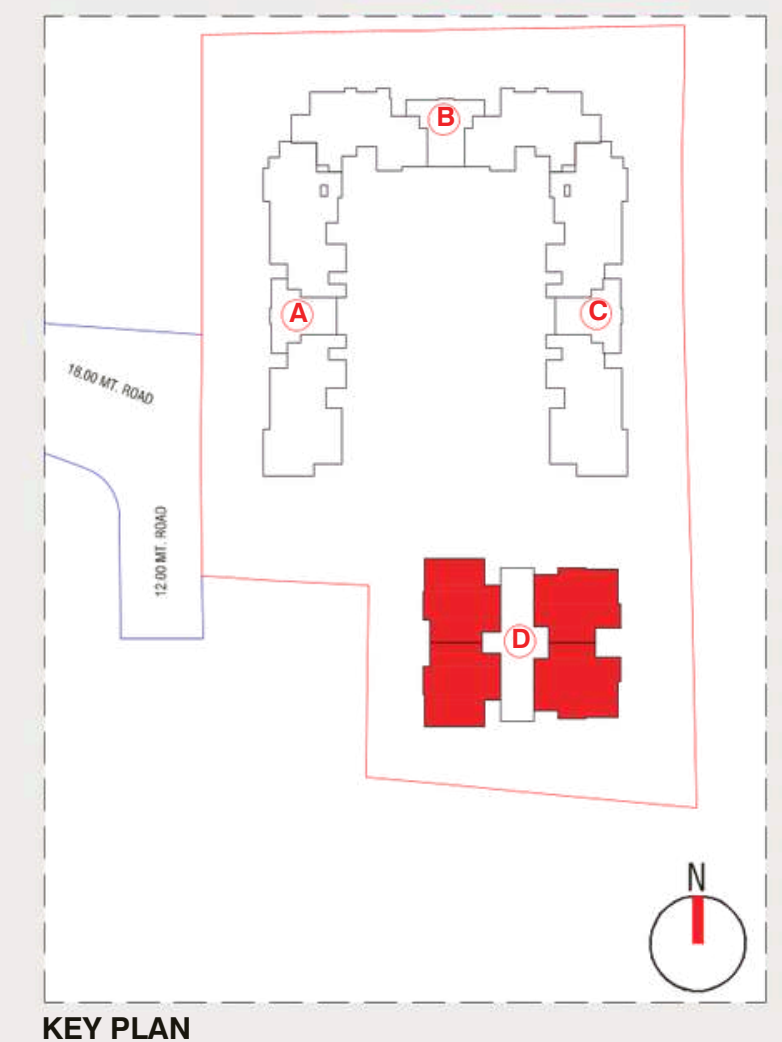

ADDOWN REALTY

— Connecting You To Your Perfect Property —

AMENITIES LEGEND		
NO.	LOCATION	SIZE
1.	LOUNGE	18'0"X26'0"
2.	ADMIN OFFICE	9'4 1/2"X10'0"
3.	CONFERENCE ROOM	13'0"X20'7 1/2"
4.	MEETING ROOM-1	9'10 1/2"X10'0"
4A.	MEETING ROOM-2	11'4 1/2"X11'10"
5.	BUSINESS CENTER	10'0"X8'3"
6.	LIBRARY	10'0"X14'0"
7.	PANTRY	6'7 1/2"X10'0"
8.	BANQUET HALL	61'9"X38'4 1/2"
8A.	KITCHEN	24'3"X25'9"
8B.	WASHYARD	8'10 1/2"X9'3"
9.	COMMON LIBRARY	37'9"X14'4 1/2"
10.	TEENAGE GAMES	26'4 1/2"X23'0"
11.	KIDS GAMES	17'0"X22'4 1/2"
12.	HOME THEATRE	21'4 1/2"X27'6"
13.	INDOOR GAMES	39'1 1/2"X38'4 1/2"
14.	SWIMMING POOL	49'3"X15'0"
15.	HIS TOILET & CHANGING ROOM	15'7 1/2"X8'0"
16.	HER TOILET & CHANGING ROOM	11'0"X8'3"
17.	AEROBICS HALL	18'4 1/2"X28'7 1/2"
18.	FITNESS CENTER	31'4 1/2"X38'4 1/2"
19.	MULTI PURPOSE COURT	36'4 1/2"X51'7 1/2"
20.	BOX CRICKET	36'3"X12'10 1/2"
21.	HIS/HER TOILET & CHANGING ROOM	16'0"X15'0"
22.	LAUNDRY ROOM	20'1 1/2"X17'9"
23.	DRIVERS LOUNGE	31'11"X17'0"
24.	DRIVERS TOILET	15'0"X17'0"
25.	LADIES SERVANT TOILET	13'3"X7'3"
26.	CAR WASH	17'10 1/2"X19'10 1/2"
27.	JOGGING TRACK	5'0" WIDE

CONCEPTUAL PLAN FOR STUDY ONLY
NOT FOR CIRCULATION

18.00 MT. ROAD

VERITAS, OPP. HIGH COURT
AT- S.G.ROAD, AHMEDABAD.

20TH FLOOR PLAN

CONCEPTUAL PLAN FOR STUDY ONLY
NOT FOR CIRCULATION

KEY PLAN

VERITAS, OPP. HIGH COURT
AT- S.G.ROAD, AHMEDABAD.

4BHK UNIT PLAN BLOCK A-UNIT 101 TO 1801

CONCEPTUAL PLAN FOR STUDY ONLY
NOT FOR CIRCULATION

KEY PLAN

VERITAS, OPP. HIGH COURT
AT- S.G.ROAD, AHMEDABAD.

4BHK UNIT PLAN BLOCK A-UNIT 102 TO 1802

CONCEPTUAL PLAN FOR STUDY ONLY
NOT FOR CIRCULATION

KEY PLAN

VERITAS, OPP. HIGH COURT
AT- S.G.ROAD, AHMEDABAD.

4BHK UNIT PLAN BLOCK B-UNIT 101 TO 1801

CONCEPTUAL PLAN FOR STUDY ONLY
NOT FOR CIRCULATION

KEY PLAN

VERITAS, OPP. HIGH COURT
AT- S.G.ROAD, AHMEDABAD.