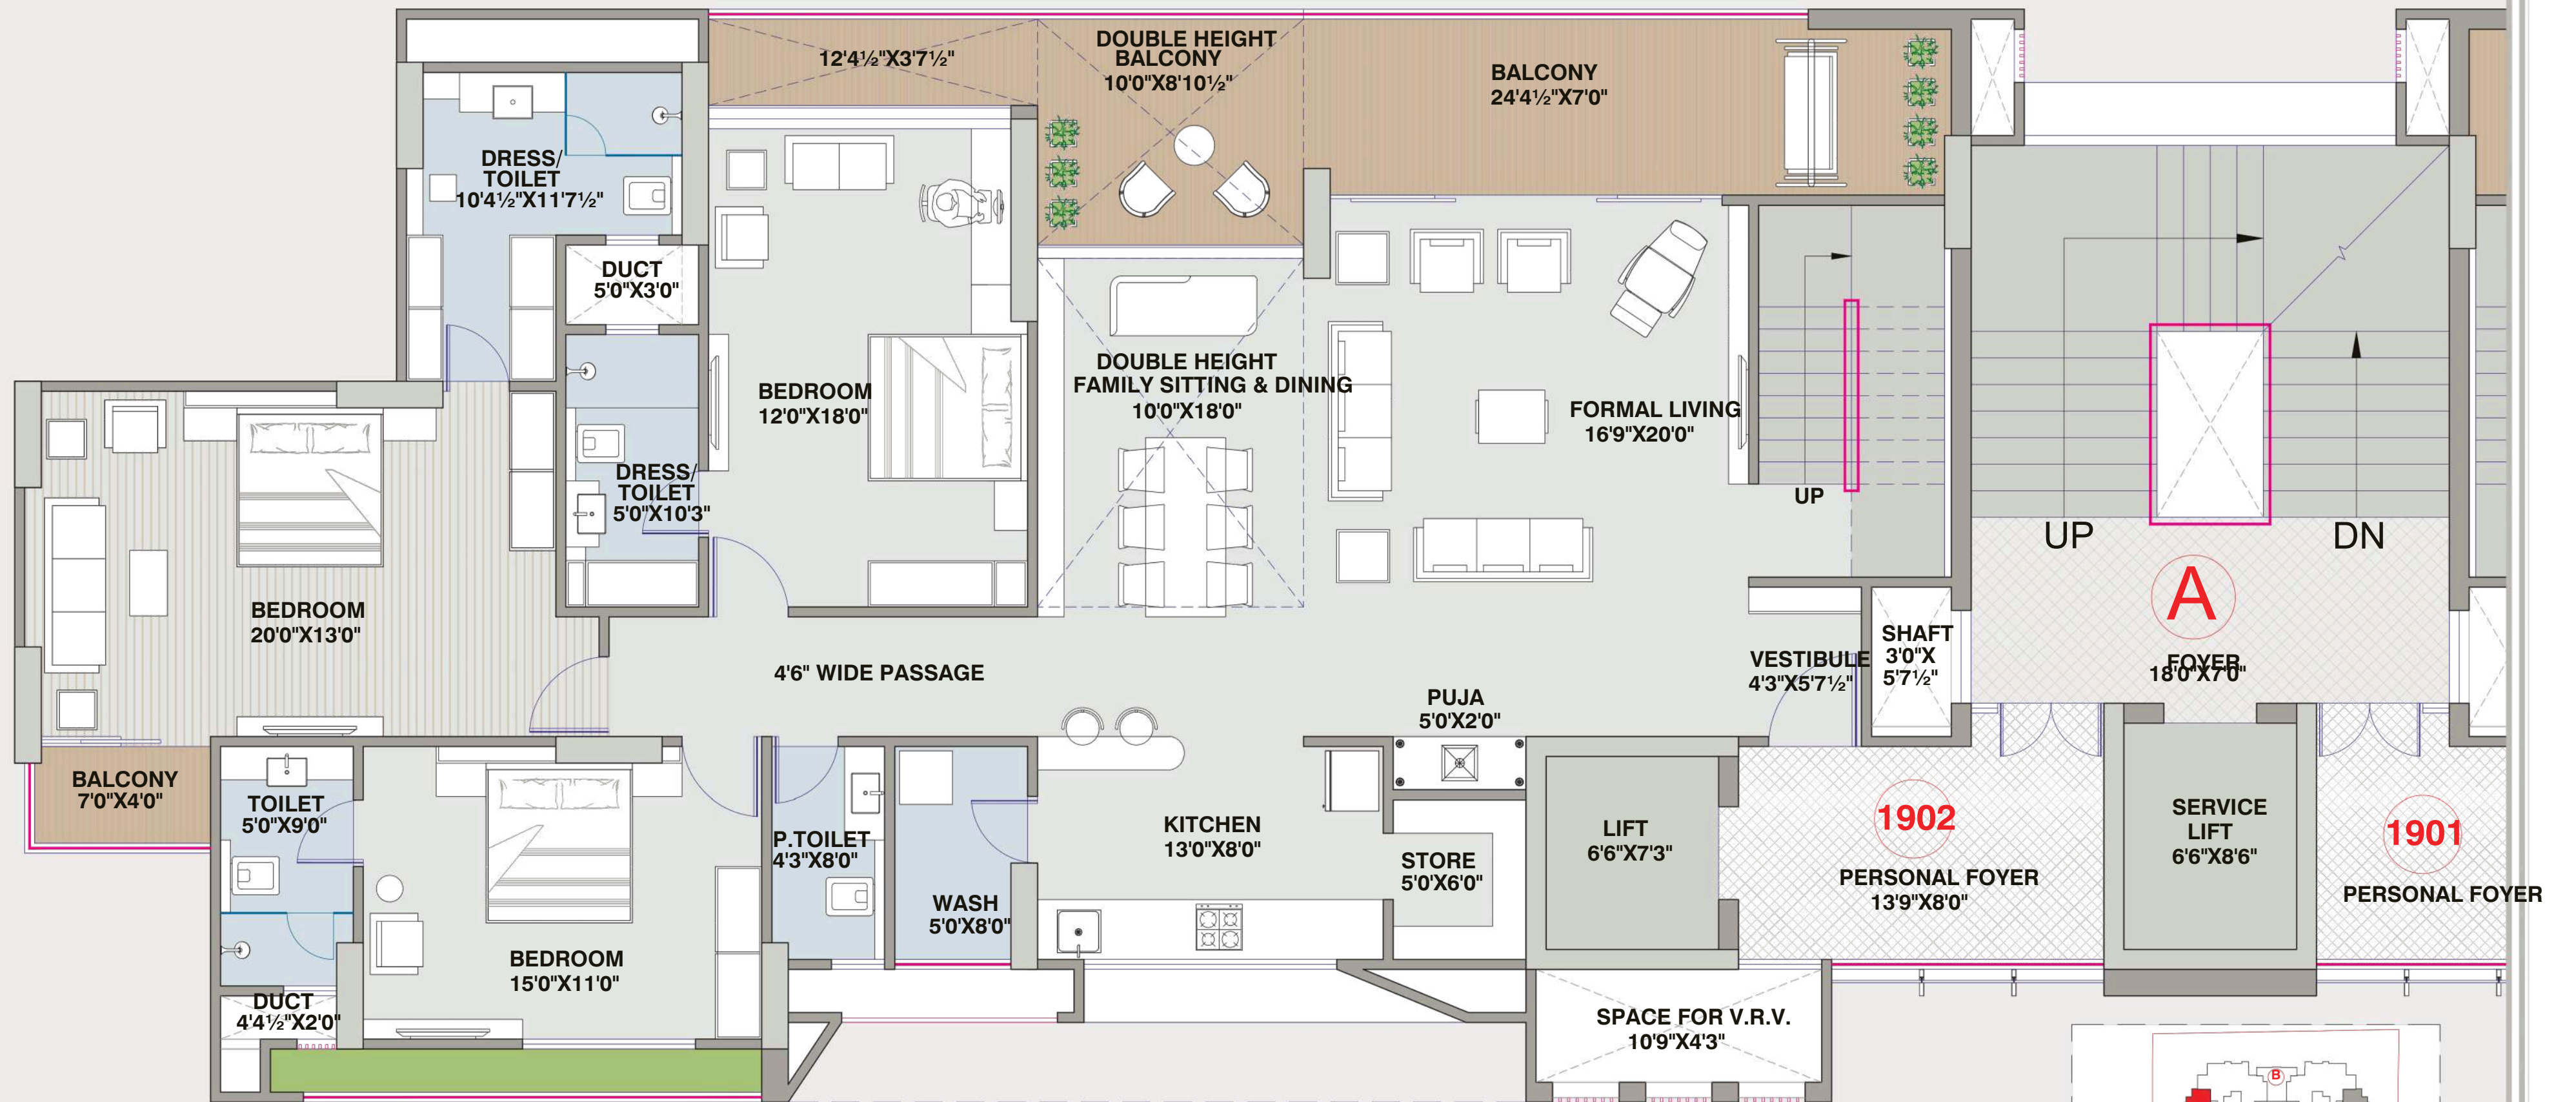

ADDOWN REALTY

— Connecting You To Your Perfect Property —

AMENITIES LEGEND		
NO.	LOCATION	SIZE
1.	LOUNGE	18'0"X26'0"
2.	ADMIN OFFICE	9'4 1/2"X10'0"
3.	CONFERENCE ROOM	13'0"X20'7 1/2"
4.	MEETING ROOM-1	9'10 1/2"X10'0"
4A.	MEETING ROOM-2	11'4 1/2"X11'10"
5.	BUSINESS CENTER	10'0"X8'3"
6.	LIBRARY	10'0"X14'0"
7.	PANTRY	6'7 1/2"X10'0"
8.	BANQUET HALL	61'9"X38'4 1/2"
8A.	KITCHEN	24'3"X25'9"
8B.	WASHYARD	8'10 1/2"X9'3"
9.	COMMON LIBRARY	37'9"X14'4 1/2"
10.	TEENAGE GAMES	26'4 1/2"X23'0"
11.	KIDS GAMES	17'0"X22'4 1/2"
12.	HOME THEATRE	21'4 1/2"X27'6"
13.	INDOOR GAMES	39'1 1/2"X38'4 1/2"
14.	SWIMMING POOL	49'3"X15'0"
15.	HIS TOILET & CHANGING ROOM	15'7 1/2"X8'0"
16.	HER TOILET & CHANGING ROOM	11'0"X8'3"
17.	AEROBICS HALL	18'4 1/2"X28'7 1/2"
18.	FITNESS CENTER	31'4 1/2"X38'4 1/2"
19.	MULTI PURPOSE COURT	36'4 1/2"X51'7 1/2"
20.	BOX CRICKET	36'3"X12'10 1/2"
21.	HIS/HER TOILET & CHANGING ROOM	16'0"X15'0"
22.	LAUNDRY ROOM	20'1 1/2"X17'9"
23.	DRIVERS LOUNGE	31'11"X17'0"
24.	DRIVERS TOILET	15'0"X17'0"
25.	LADIES SERVANT TOILET	13'3"X7'3"
26.	CAR WASH	17'10 1/2"X19'10 1/2"
27.	JOGGING TRACK	5'0" WIDE

3BHK UNIT PLAN BLOCK D-UNIT 101 TO 104

CONCEPTUAL PLAN FOR STUDY ONLY
NOT FOR CIRCULATION

VERITAS, OPP. HIGH COURT
AT- S.G.ROAD, AHMEDABAD.

19TH FLOOR LOWER DUPLEX PLAN
BLOCK A - UNIT 1901

CONCEPTUAL PLAN FOR STUDY ONLY
NOT FOR CIRCULATION

VERITAS, OPP. HIGH COURT
AT- S.G.ROAD, AHMEDABAD.

20TH FLOOR UPPER DUPLEX PLAN
BLOCK A - UNIT 1901

CONCEPTUAL PLAN FOR STUDY ONLY
NOT FOR CIRCULATION

ADS
architect pvt. ltd.

VERITAS, OPP. HIGH COURT
AT- S.G.ROAD, AHMEDABAD.

19TH FLOOR LOWER DUPLEX PLAN
BLOCK A - UNIT 1902

CONCEPTUAL PLAN FOR STUDY ONLY
NOT FOR CIRCULATION

KEY PLAN

VERITAS, OPP. HIGH COURT
AT- S.G.ROAD, AHMEDABAD.

20TH FLOOR UPPER DUPLEX PLAN
BLOCK A - UNIT 1902